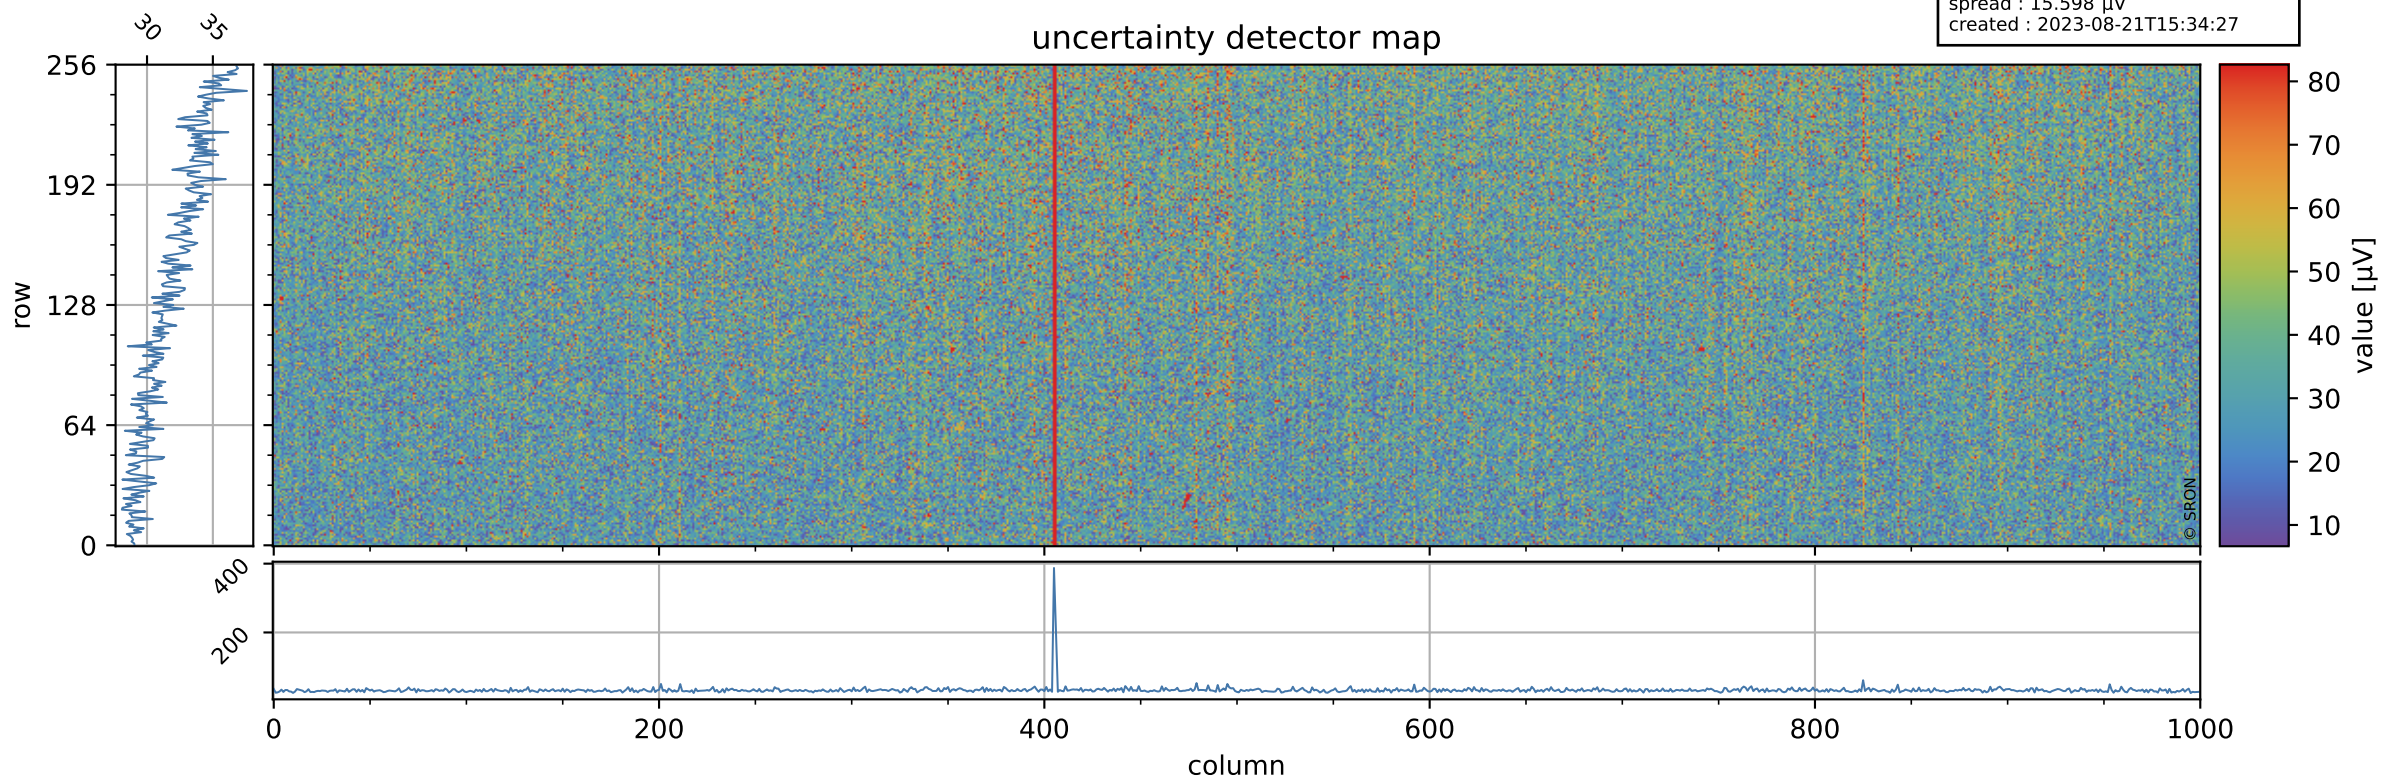

# Tropomi SWIR offset (official)

orbits : 20 in [30232, 30277]  
coverage : 2023-08-14 / 2023-08-17  
median : 0.52604 V  
spread : 0.03591 V  
created : 2023-08-21T15:34:27

## value detector map

# Tropomi SWIR offset (official)

orbits : 20 in [30232, 30277]  
coverage : 2023-08-14 / 2023-08-17  
median : 32.036  $\mu\text{V}$   
spread : 15.598  $\mu\text{V}$   
created : 2023-08-21T15:34:27

# Tropomi SWIR offset (official) ground-tracks of Sentinel-5P

orbits : 20 in [30232, 30277]  
coverage : 2023-08-14 / 2023-08-17  
created : 2023-08-21T15:34:28