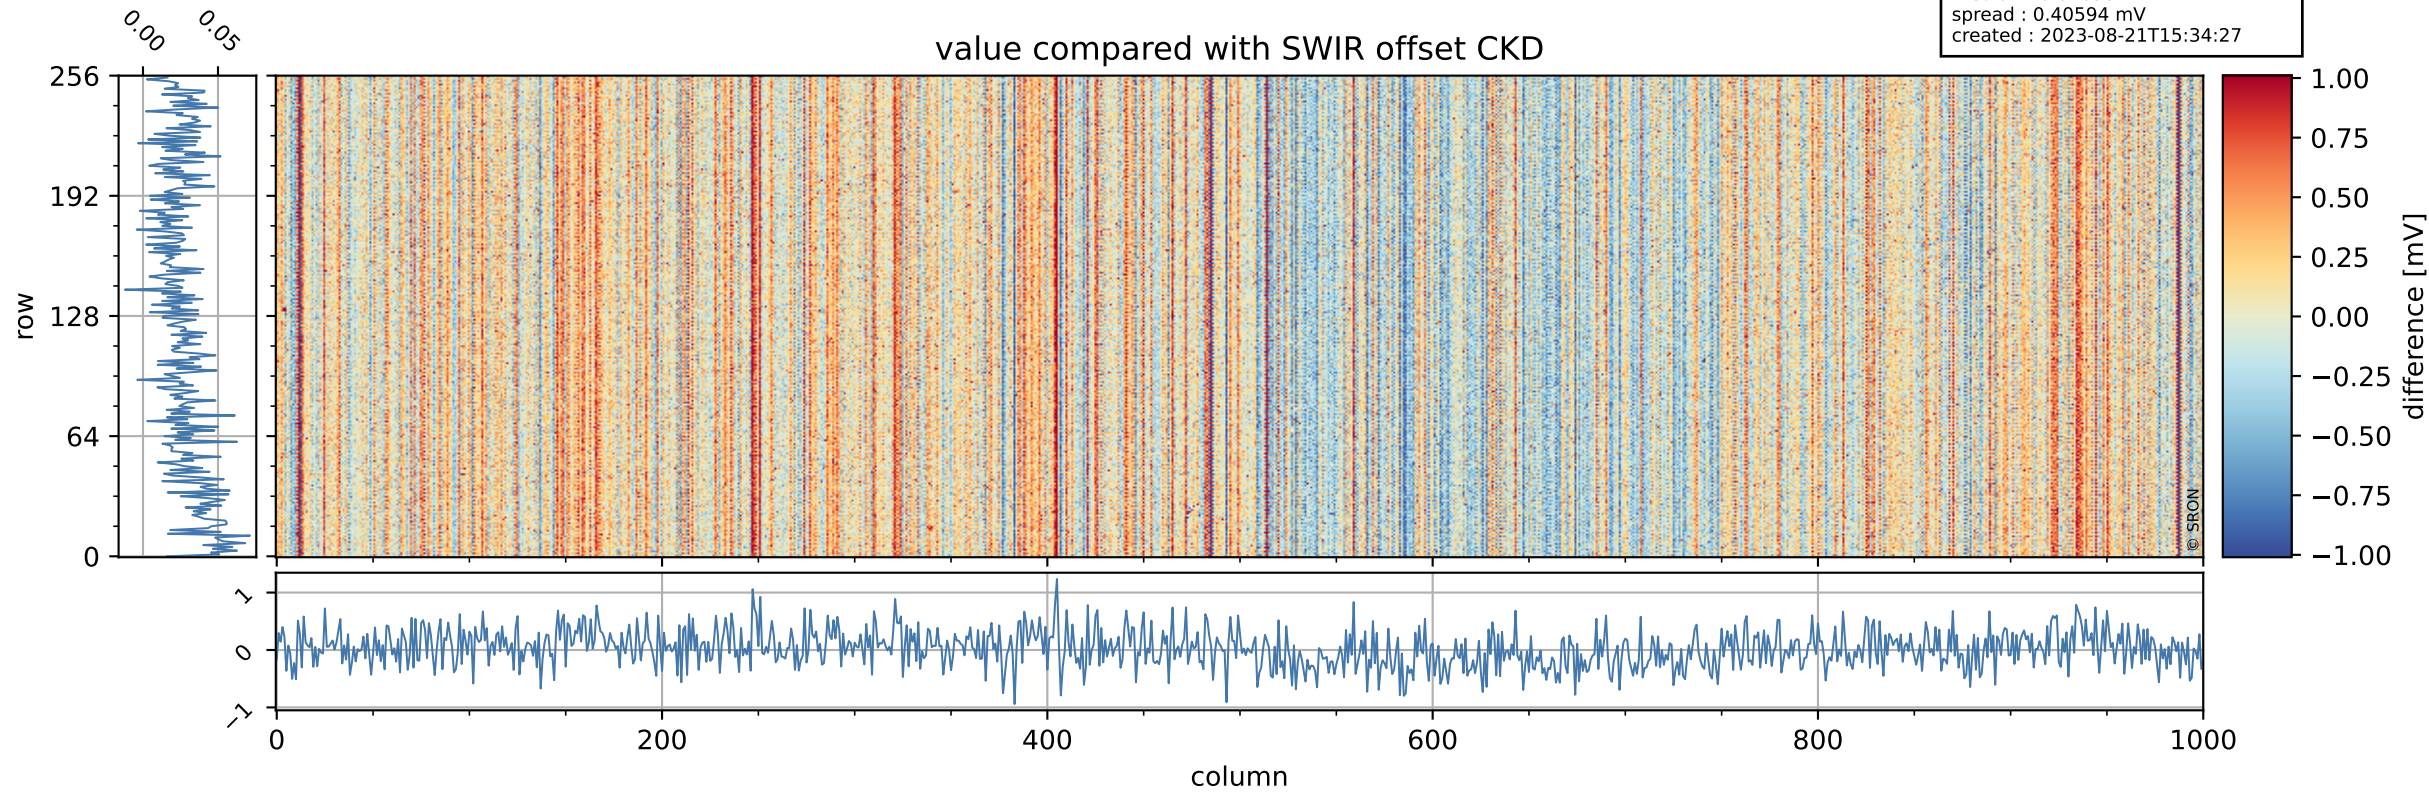

## value detector map

# Tropomi SWIR offset (official)

orbits : 20 in [30232, 30277]  
coverage : 2023-08-14 / 2023-08-17  
median : 32.036  $\mu\text{V}$   
spread : 15.598  $\mu\text{V}$   
created : 2023-08-21T15:34:27

# Tropomi SWIR offset (official)

orbits : 20 in [30232, 30277]  
coverage : 2023-08-14 / 2023-08-17  
median : 0.026581 mV  
spread : 0.40594 mV  
created : 2023-08-21T15:34:27

value compared with SWIR offset CKD

# Tropomi SWIR offset (official) ground-tracks of Sentinel-5P

orbits : 20 in [30232, 30277]  
coverage : 2023-08-14 / 2023-08-17  
created : 2023-08-21T15:34:28