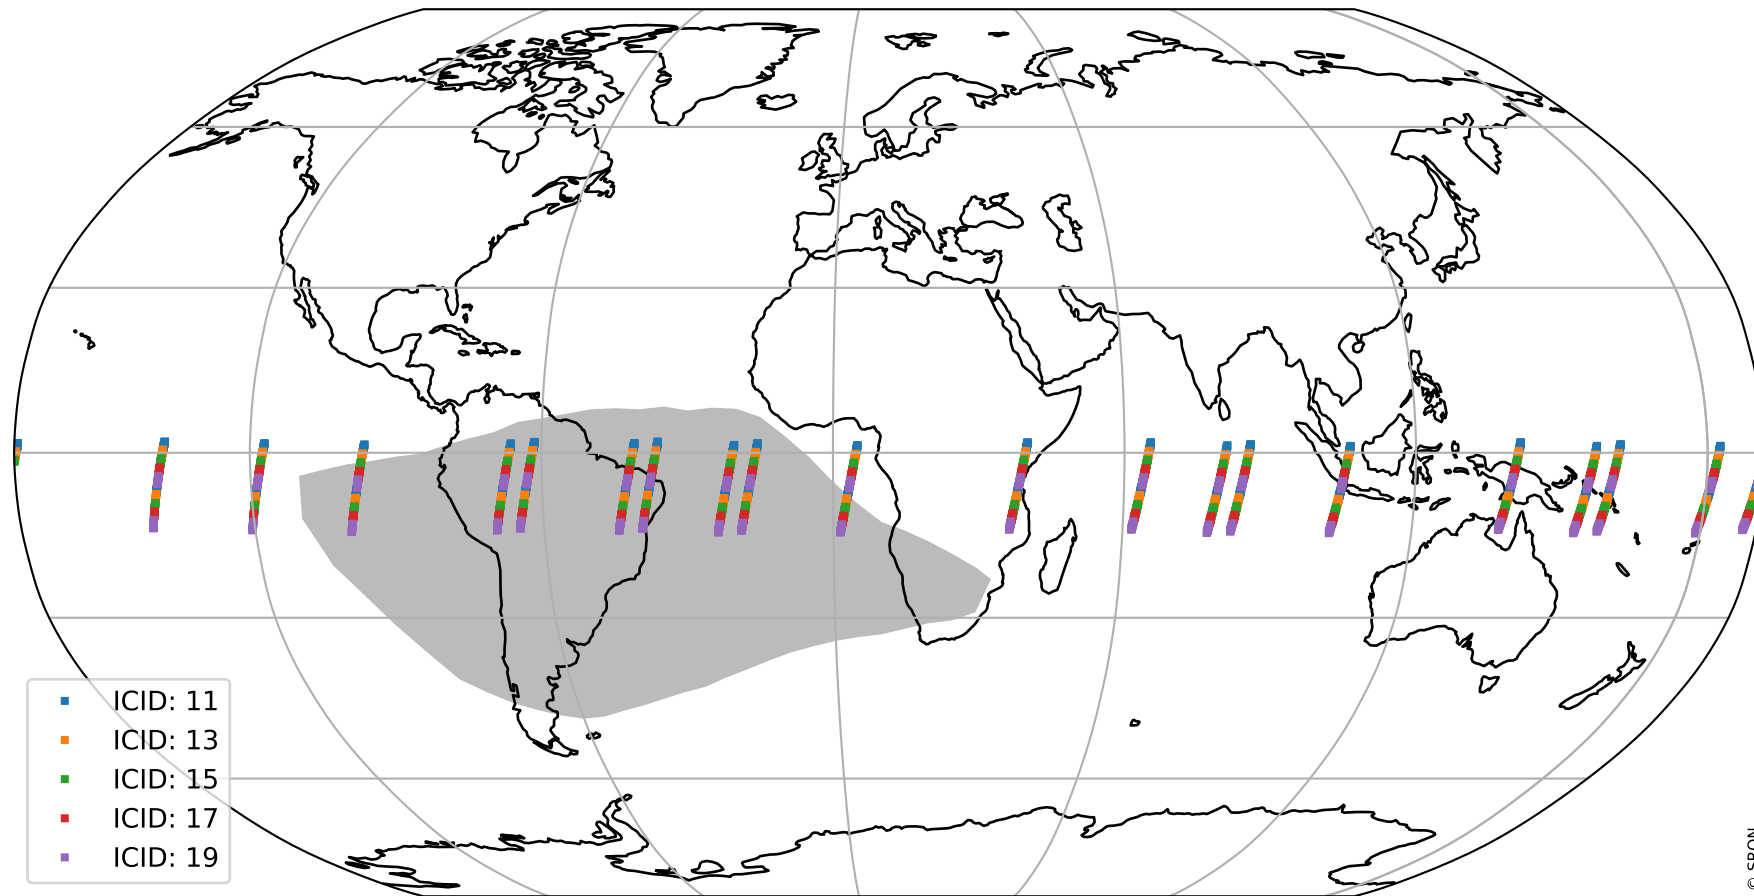

# Tropomi SWIR offset (official)

orbits : 20 in [30232, 30277]  
coverage : 2023-08-14 / 2023-08-17  
median : 32.036  $\mu\text{V}$   
spread : 15.598  $\mu\text{V}$   
created : 2023-08-21T15:34:27

# Tropomi SWIR offset (official)

orbits : 20 in [30232, 30277]  
coverage : 2023-08-14 / 2023-08-17  
median : 0.026581 mV  
spread : 0.40594 mV  
created : 2023-08-21T15:34:27

value compared with SWIR offset CKD

# Tropomi SWIR offset (official) ground-tracks of Sentinel-5P

orbits : 20 in [30232, 30277]  
coverage : 2023-08-14 / 2023-08-17  
created : 2023-08-21T15:34:28

# Tropomi SWIR offset (official)

orbits : [2827, 30277]  
coverage : 2018-04-30 / 2023-08-17  
created : 2023-08-21T15:34:28