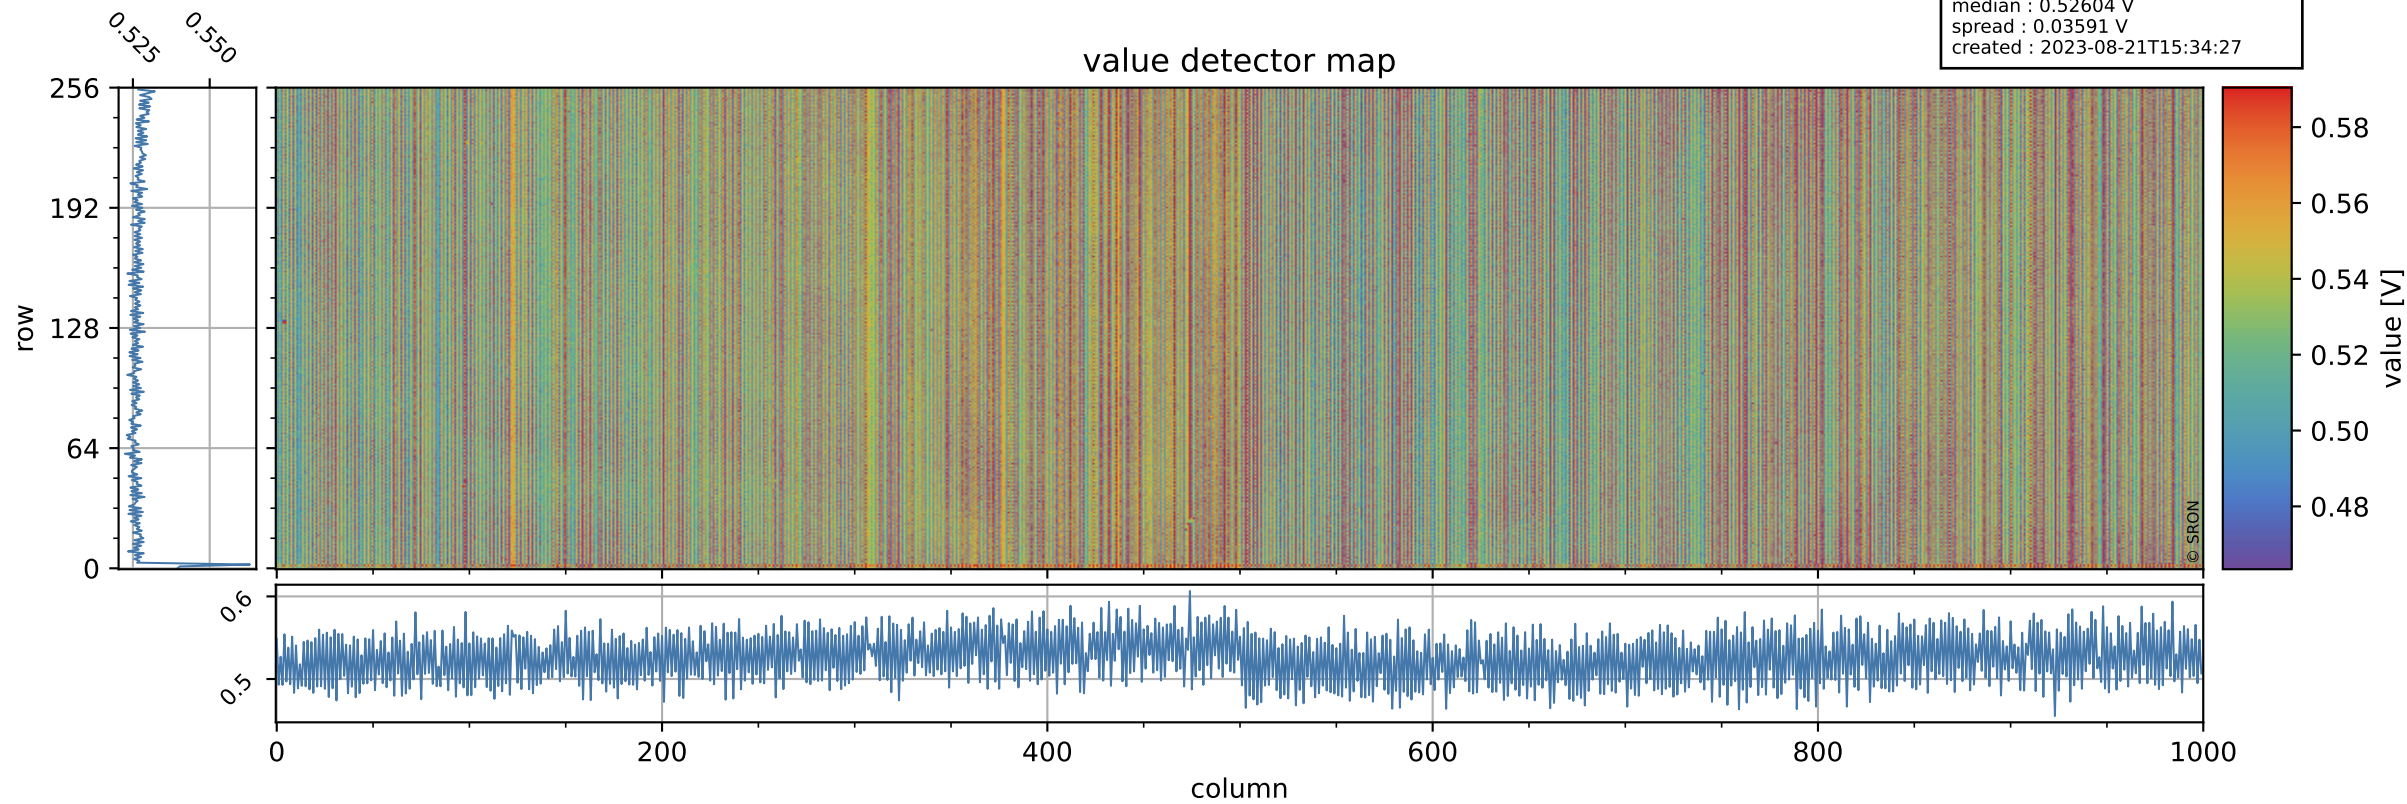

# Tropomi SWIR offset (official)

orbits : 20 in [30232, 30277]  
coverage : 2023-08-14 / 2023-08-17  
median : 0.52604 V  
spread : 0.03591 V  
created : 2023-08-21T15:34:27

## value detector map

# Tropomi SWIR offset (official)

orbits : 20 in [30232, 30277]  
coverage : 2023-08-14 / 2023-08-17  
median : 32.036  $\mu\text{V}$   
spread : 15.598  $\mu\text{V}$   
created : 2023-08-21T15:34:27

# Tropomi SWIR offset (official) ground-tracks of Sentinel-5P

orbits : 20 in [30232, 30277]  
coverage : 2023-08-14 / 2023-08-17  
created : 2023-08-21T15:34:28