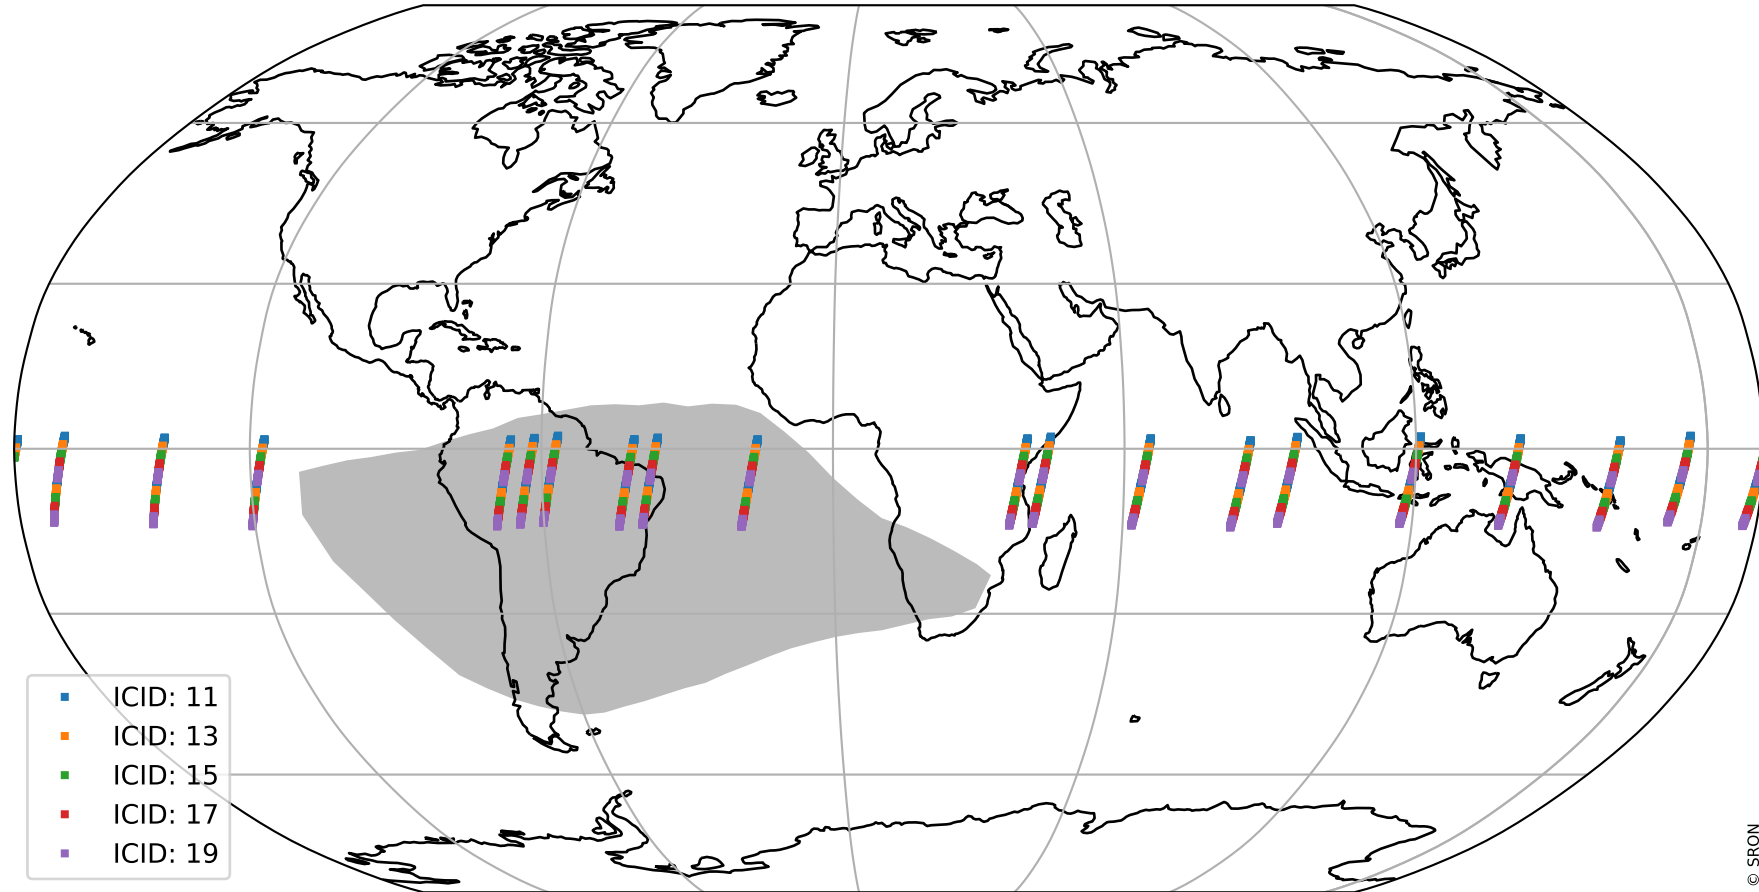

# Tropomi SWIR offset (official)

orbits : 19 in [30247, 30292]  
coverage : 2023-08-15 / 2023-08-18  
median : 29.96  $\mu\text{V}$   
spread : 14.918  $\mu\text{V}$   
created : 2023-08-21T15:34:29

# Tropomi SWIR offset (official)

orbits : 19 in [30247, 30292]  
coverage : 2023-08-15 / 2023-08-18  
median : 0.028867 mV  
spread : 0.40541 mV  
created : 2023-08-21T15:34:30

value compared with SWIR offset CKD

# Tropomi SWIR offset (official) ground-tracks of Sentinel-5P

orbits : 19 in [30247, 30292]  
coverage : 2023-08-15 / 2023-08-18  
created : 2023-08-21T15:34:30

# Tropomi SWIR offset (official)

orbits : [2827, 30292]  
coverage : 2018-04-30 / 2023-08-18  
created : 2023-08-21T15:34:31