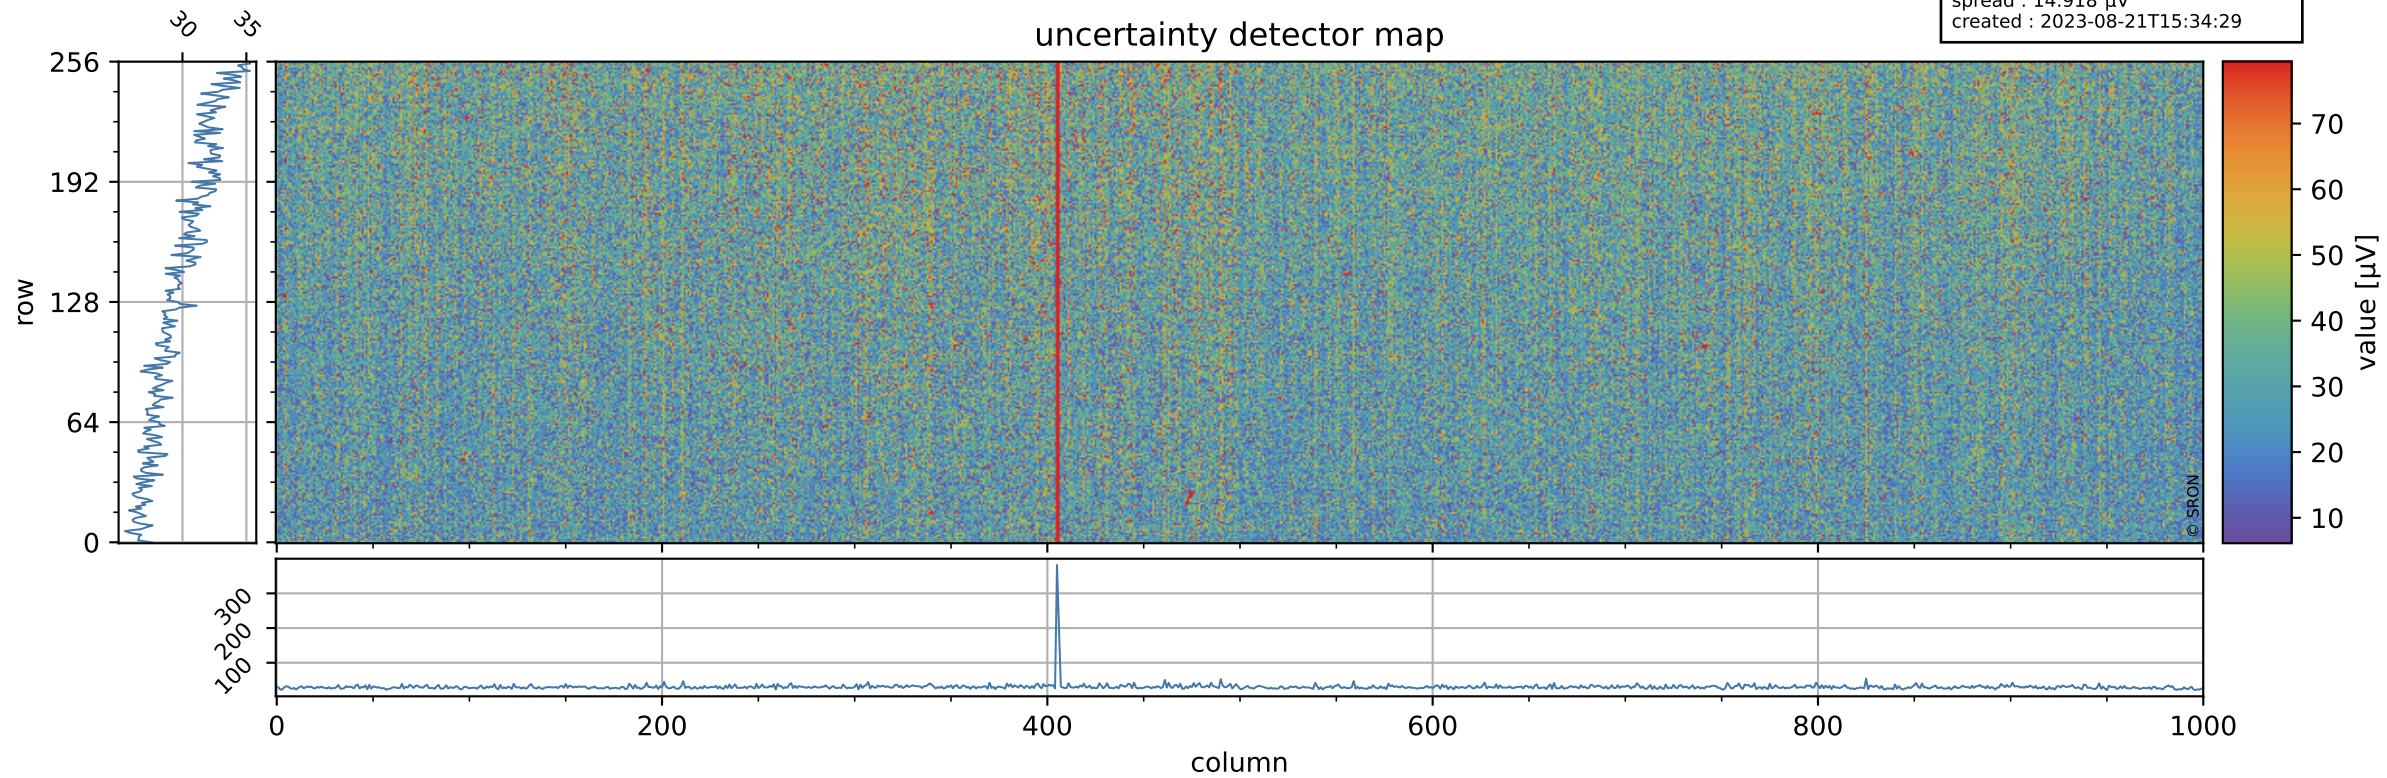

# Tropomi SWIR offset (official)

orbits : 19 in [30247, 30292]  
coverage : 2023-08-15 / 2023-08-18  
median : 0.52604 V  
spread : 0.035908 V  
created : 2023-08-21T15:34:29

## value detector map

# Tropomi SWIR offset (official)

orbits : 19 in [30247, 30292]  
coverage : 2023-08-15 / 2023-08-18  
median : 29.96  $\mu\text{V}$   
spread : 14.918  $\mu\text{V}$   
created : 2023-08-21T15:34:29

# Tropomi SWIR offset (official) ground-tracks of Sentinel-5P

orbits : 19 in [30247, 30292]  
coverage : 2023-08-15 / 2023-08-18  
created : 2023-08-21T15:34:30