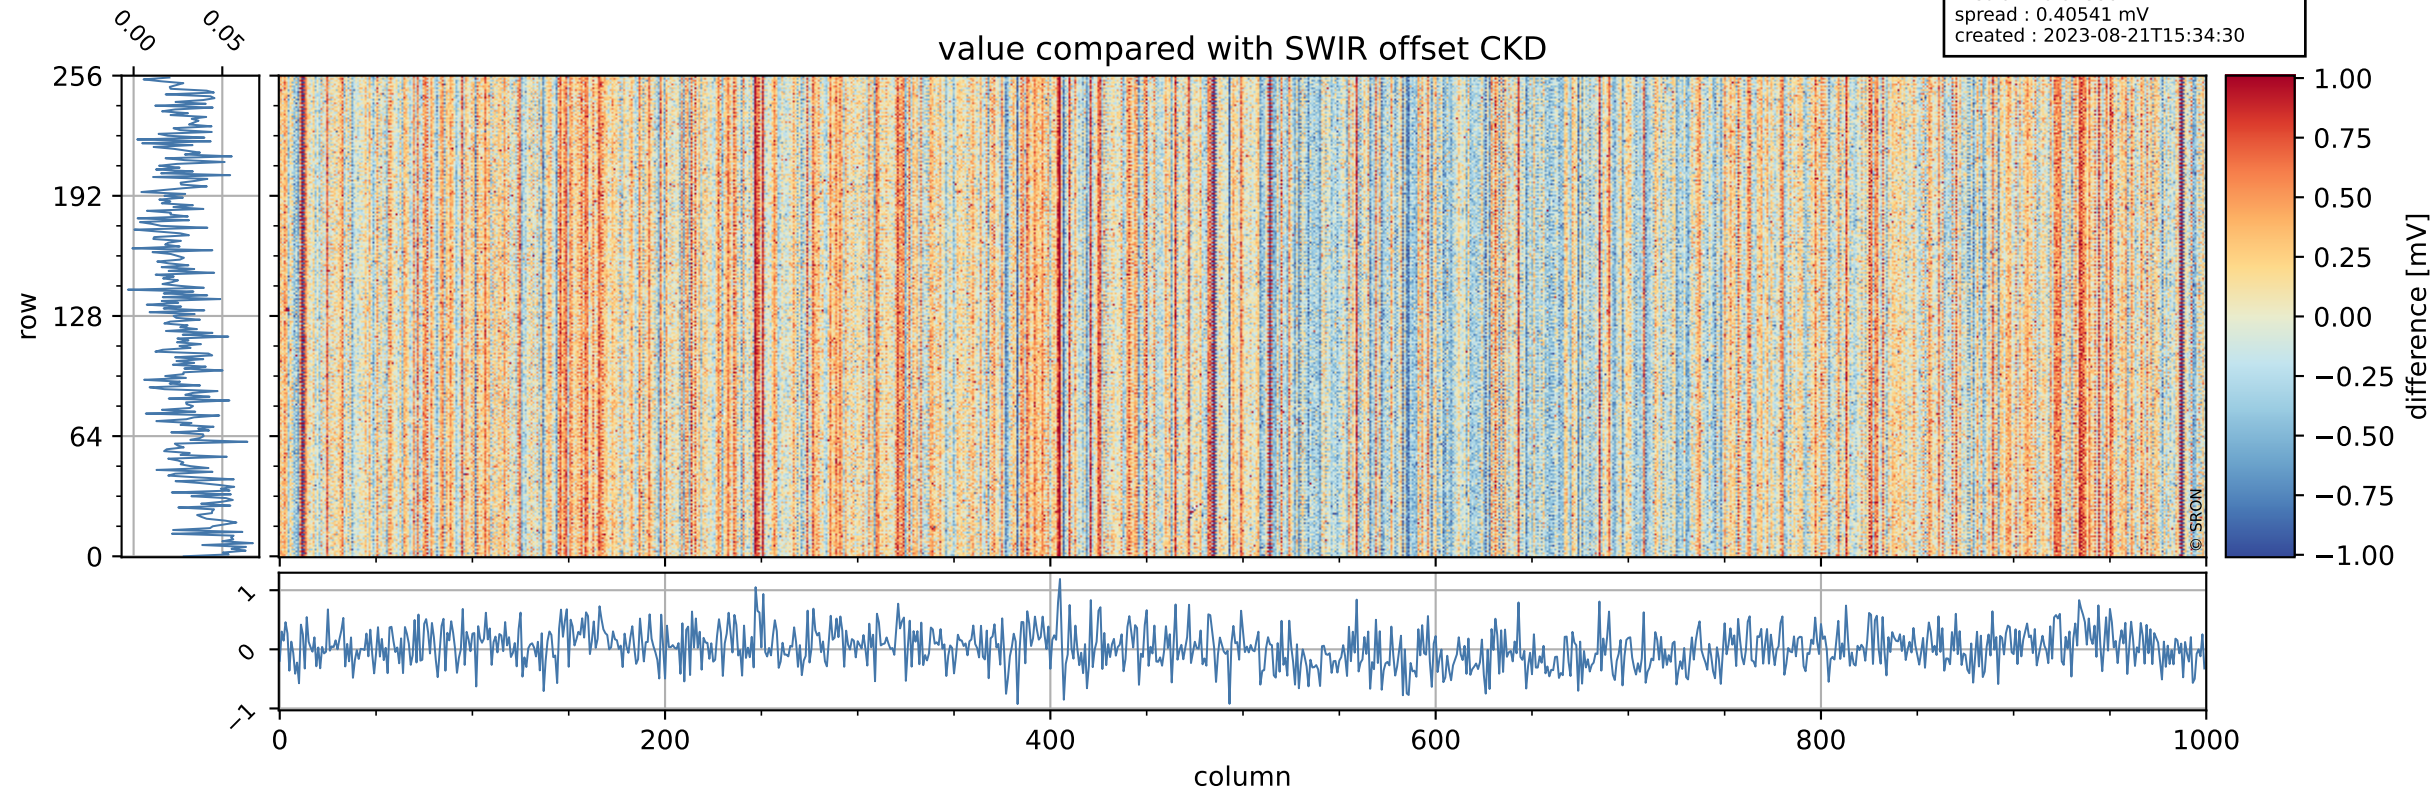

## value detector map

# Tropomi SWIR offset (official)

orbits : 19 in [30247, 30292]  
coverage : 2023-08-15 / 2023-08-18  
median : 29.96  $\mu\text{V}$   
spread : 14.918  $\mu\text{V}$   
created : 2023-08-21T15:34:29

# Tropomi SWIR offset (official)

orbits : 19 in [30247, 30292]  
coverage : 2023-08-15 / 2023-08-18  
median : 0.028867 mV  
spread : 0.40541 mV  
created : 2023-08-21T15:34:30

value compared with SWIR offset CKD

# Tropomi SWIR offset (official) ground-tracks of Sentinel-5P

orbits : 19 in [30247, 30292]  
coverage : 2023-08-15 / 2023-08-18  
created : 2023-08-21T15:34:30