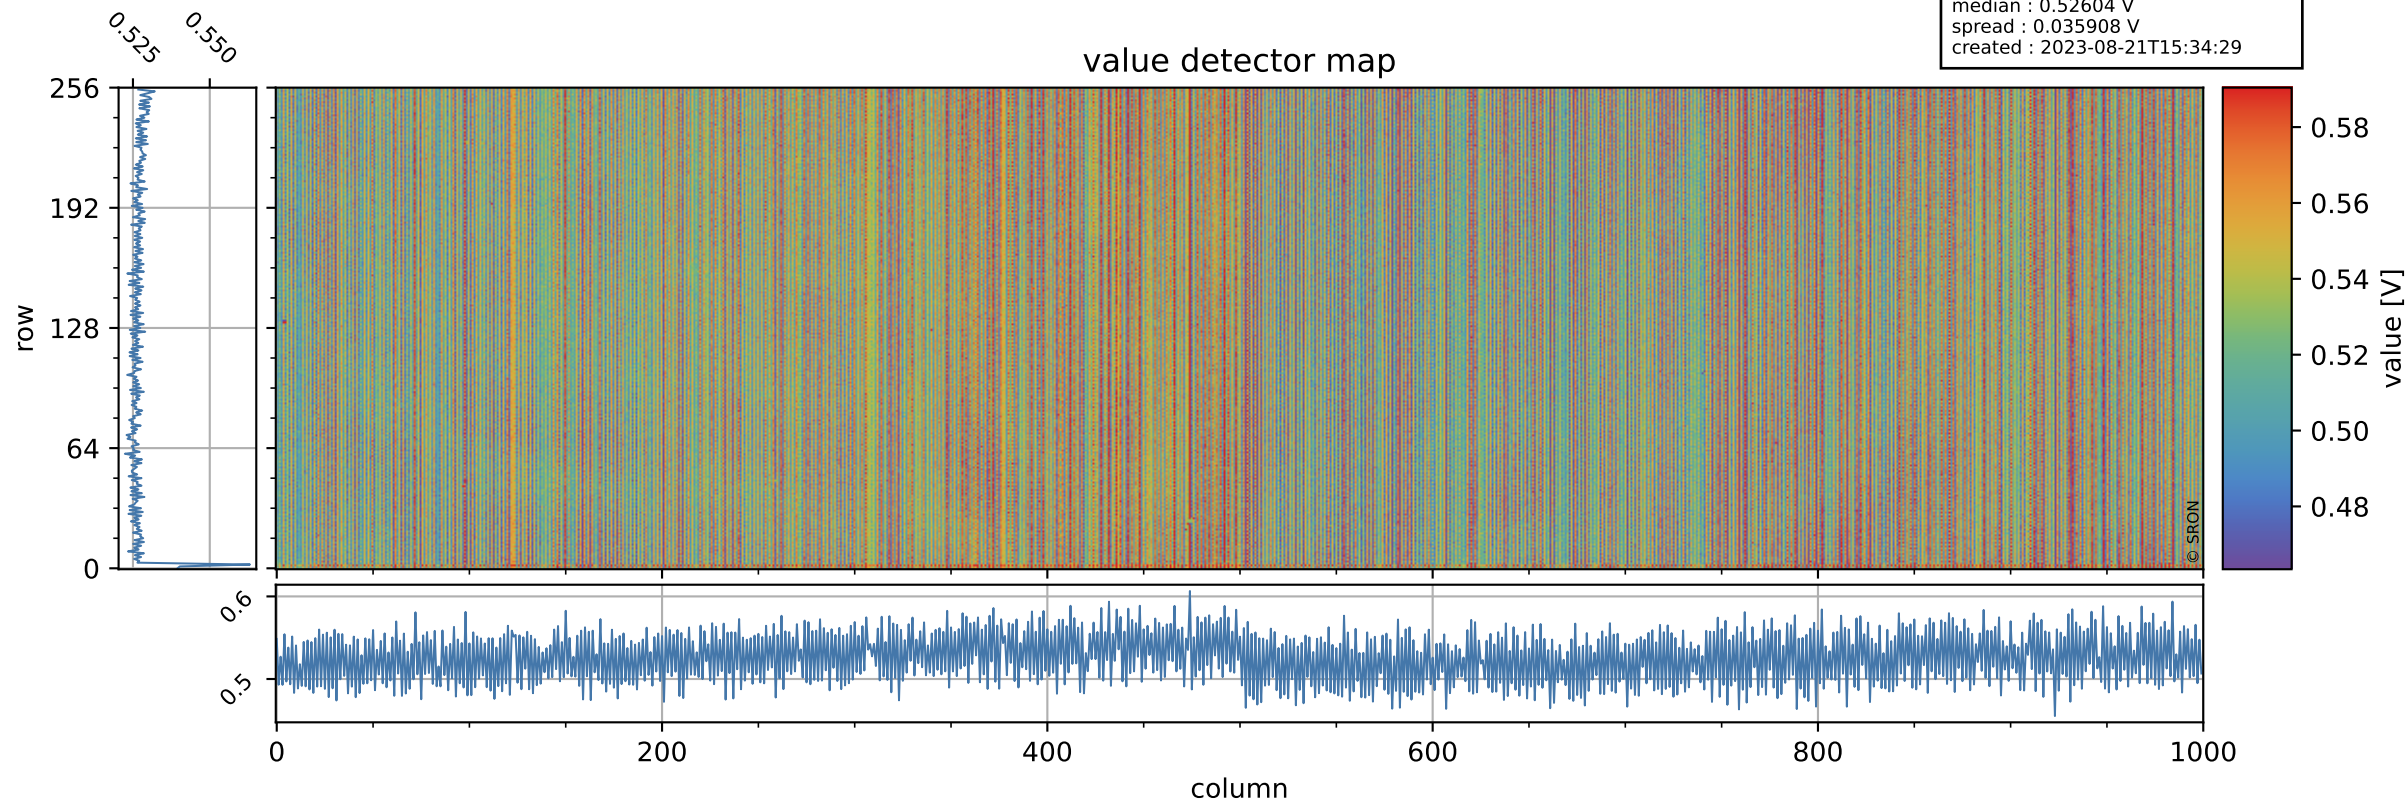

# Tropomi SWIR offset (official)

orbits : 19 in [30247, 30292]  
coverage : 2023-08-15 / 2023-08-18  
median : 0.52604 V  
spread : 0.035908 V  
created : 2023-08-21T15:34:29

## value detector map

# Tropomi SWIR offset (official)

orbits : 19 in [30247, 30292]  
coverage : 2023-08-15 / 2023-08-18  
median : 29.96  $\mu\text{V}$   
spread : 14.918  $\mu\text{V}$   
created : 2023-08-21T15:34:29

# Tropomi SWIR offset (official) ground-tracks of Sentinel-5P

orbits : 19 in [30247, 30292]  
coverage : 2023-08-15 / 2023-08-18  
created : 2023-08-21T15:34:30