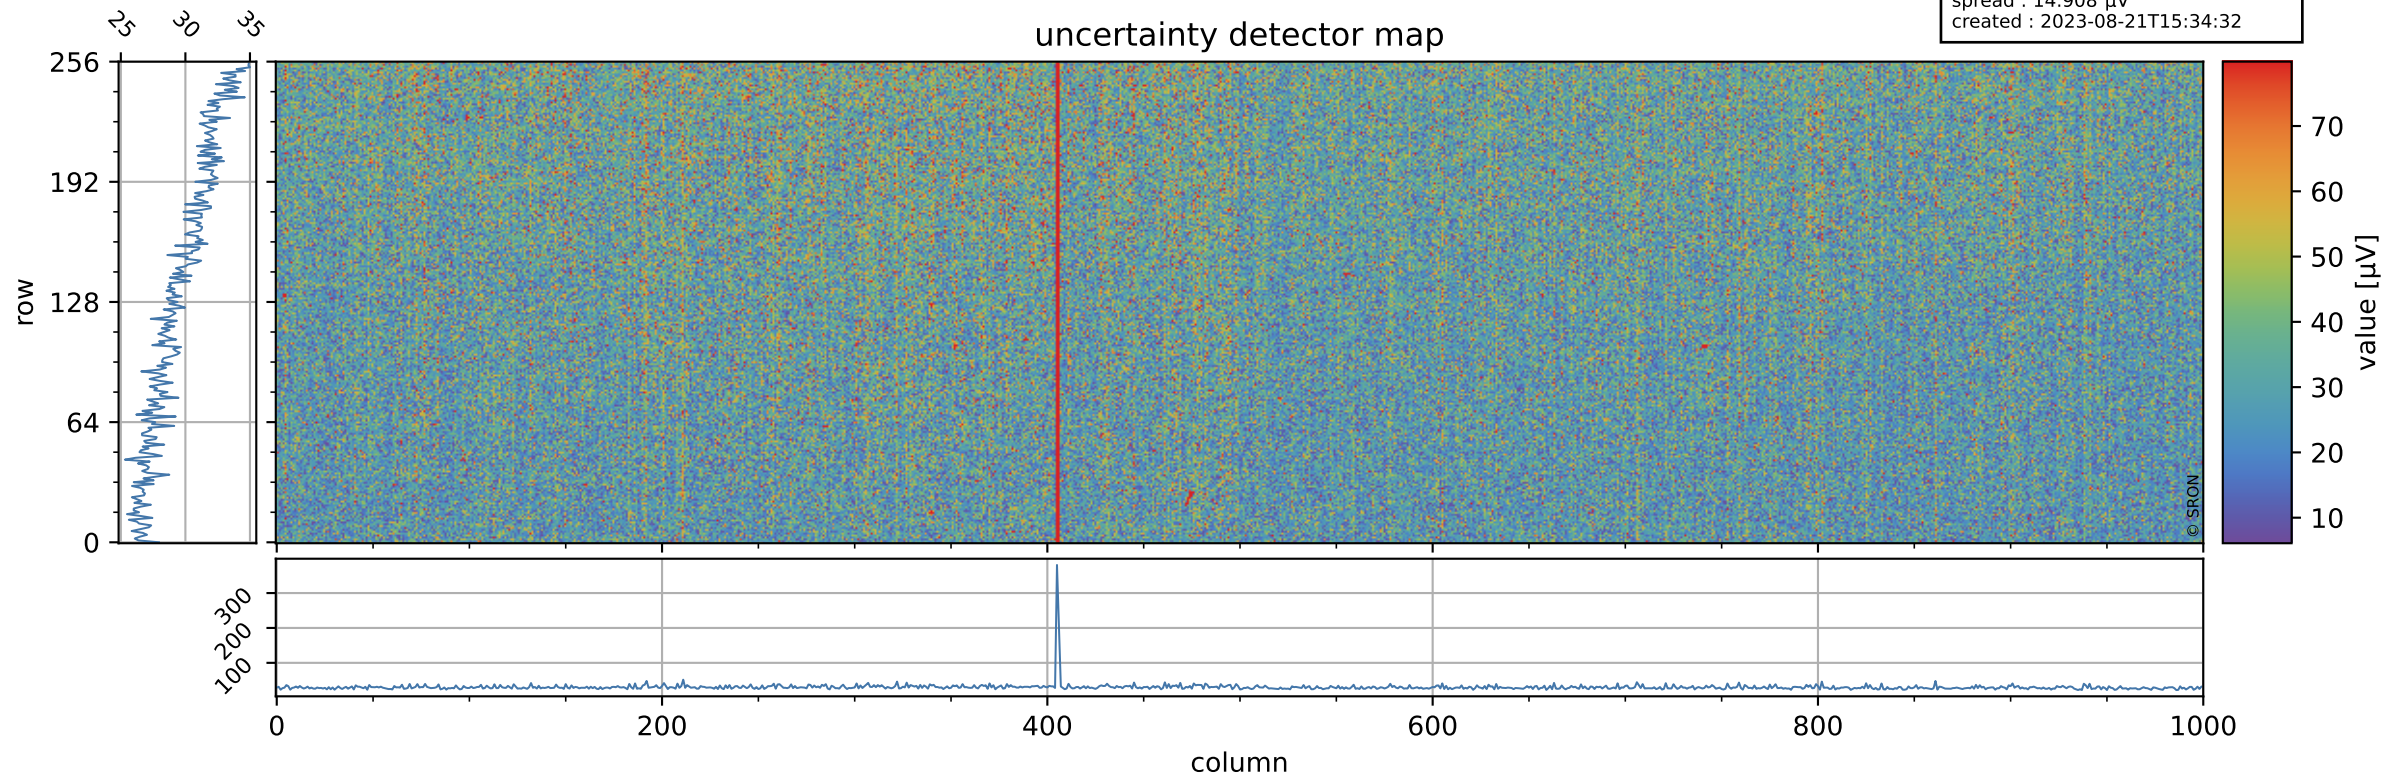

# Tropomi SWIR offset (official)

orbits : 20 in [30262, 30307]  
coverage : 2023-08-16 / 2023-08-19  
median : 0.52603 V  
spread : 0.035909 V  
created : 2023-08-21T15:34:32

## value detector map

# Tropomi SWIR offset (official)

orbits : 20 in [30262, 30307]  
coverage : 2023-08-16 / 2023-08-19  
median : 29.837  $\mu\text{V}$   
spread : 14.908  $\mu\text{V}$   
created : 2023-08-21T15:34:32

# Tropomi SWIR offset (official) ground-tracks of Sentinel-5P

orbits : 20 in [30262, 30307]  
coverage : 2023-08-16 / 2023-08-19  
created : 2023-08-21T15:34:33