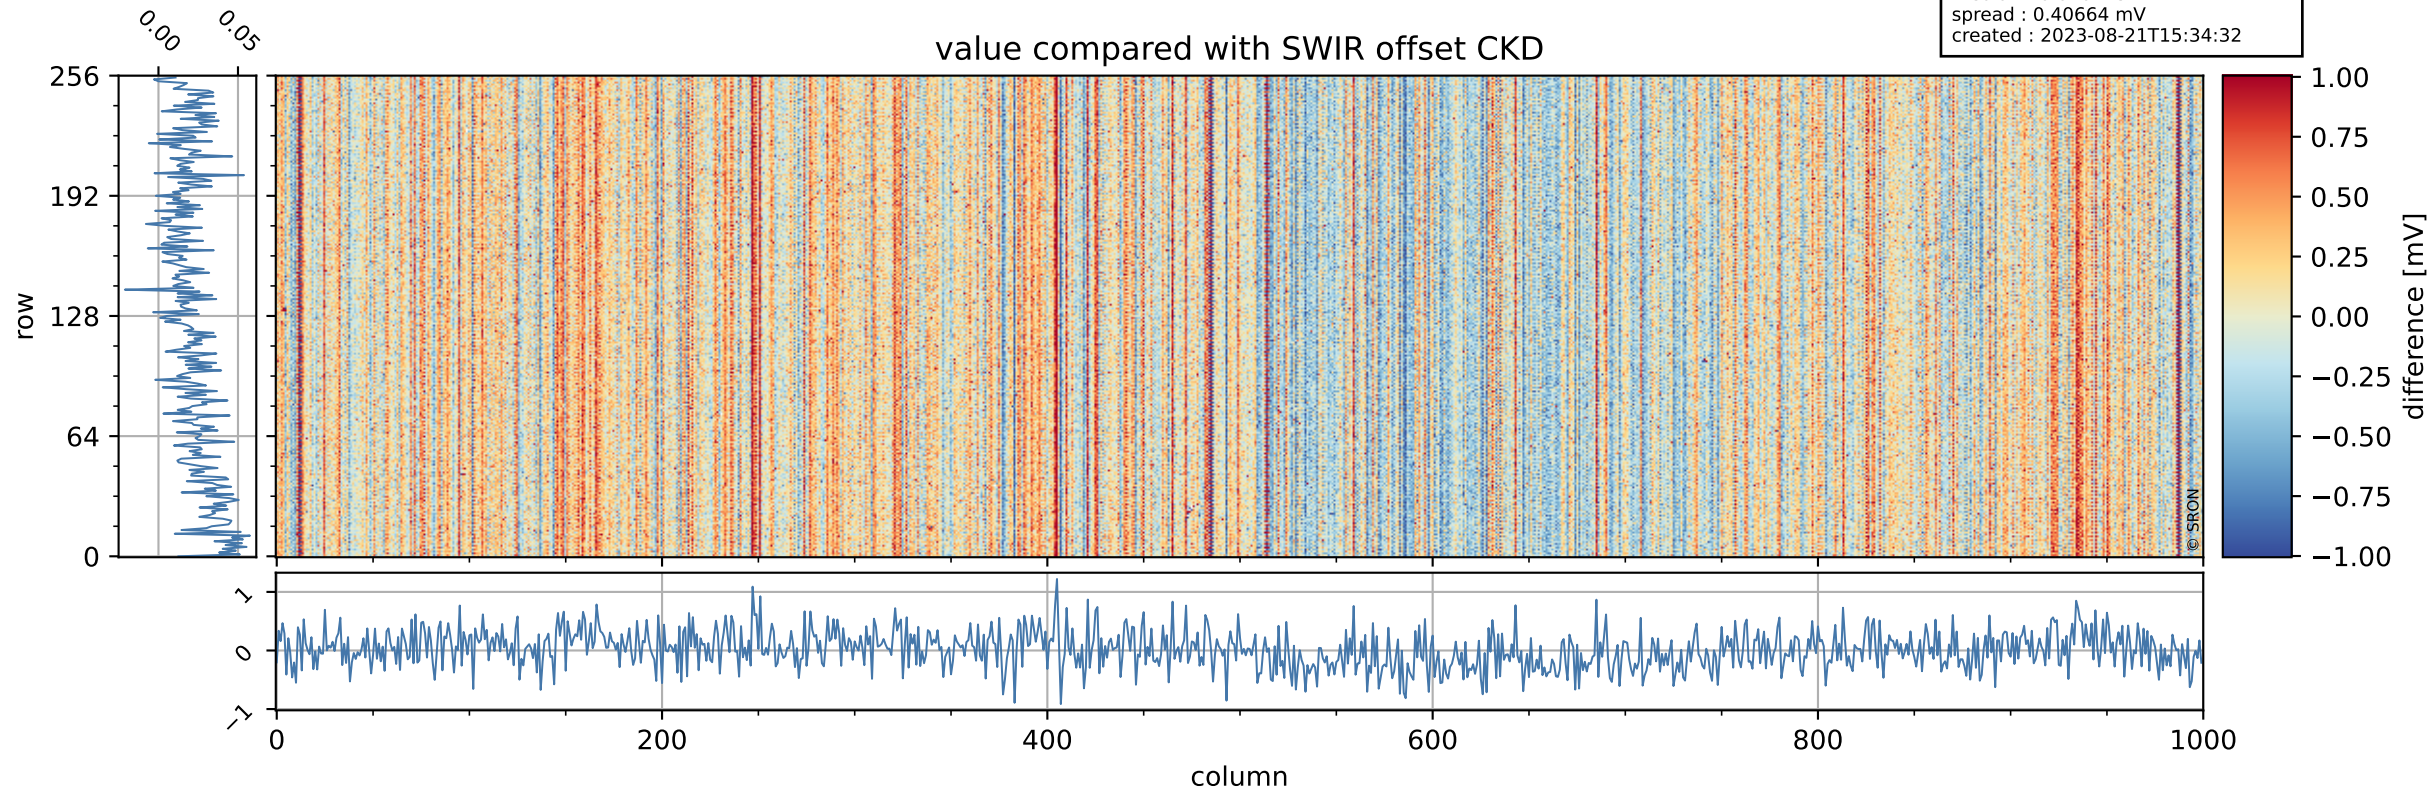

## value detector map

# Tropomi SWIR offset (official)

orbits : 20 in [30262, 30307]  
coverage : 2023-08-16 / 2023-08-19  
median : 29.837  $\mu\text{V}$   
spread : 14.908  $\mu\text{V}$   
created : 2023-08-21T15:34:32

# Tropomi SWIR offset (official)

orbits : 20 in [30262, 30307]  
coverage : 2023-08-16 / 2023-08-19  
median : 0.020123 mV  
spread : 0.40664 mV  
created : 2023-08-21T15:34:32

value compared with SWIR offset CKD

# Tropomi SWIR offset (official) ground-tracks of Sentinel-5P

orbits : 20 in [30262, 30307]  
coverage : 2023-08-16 / 2023-08-19  
created : 2023-08-21T15:34:33