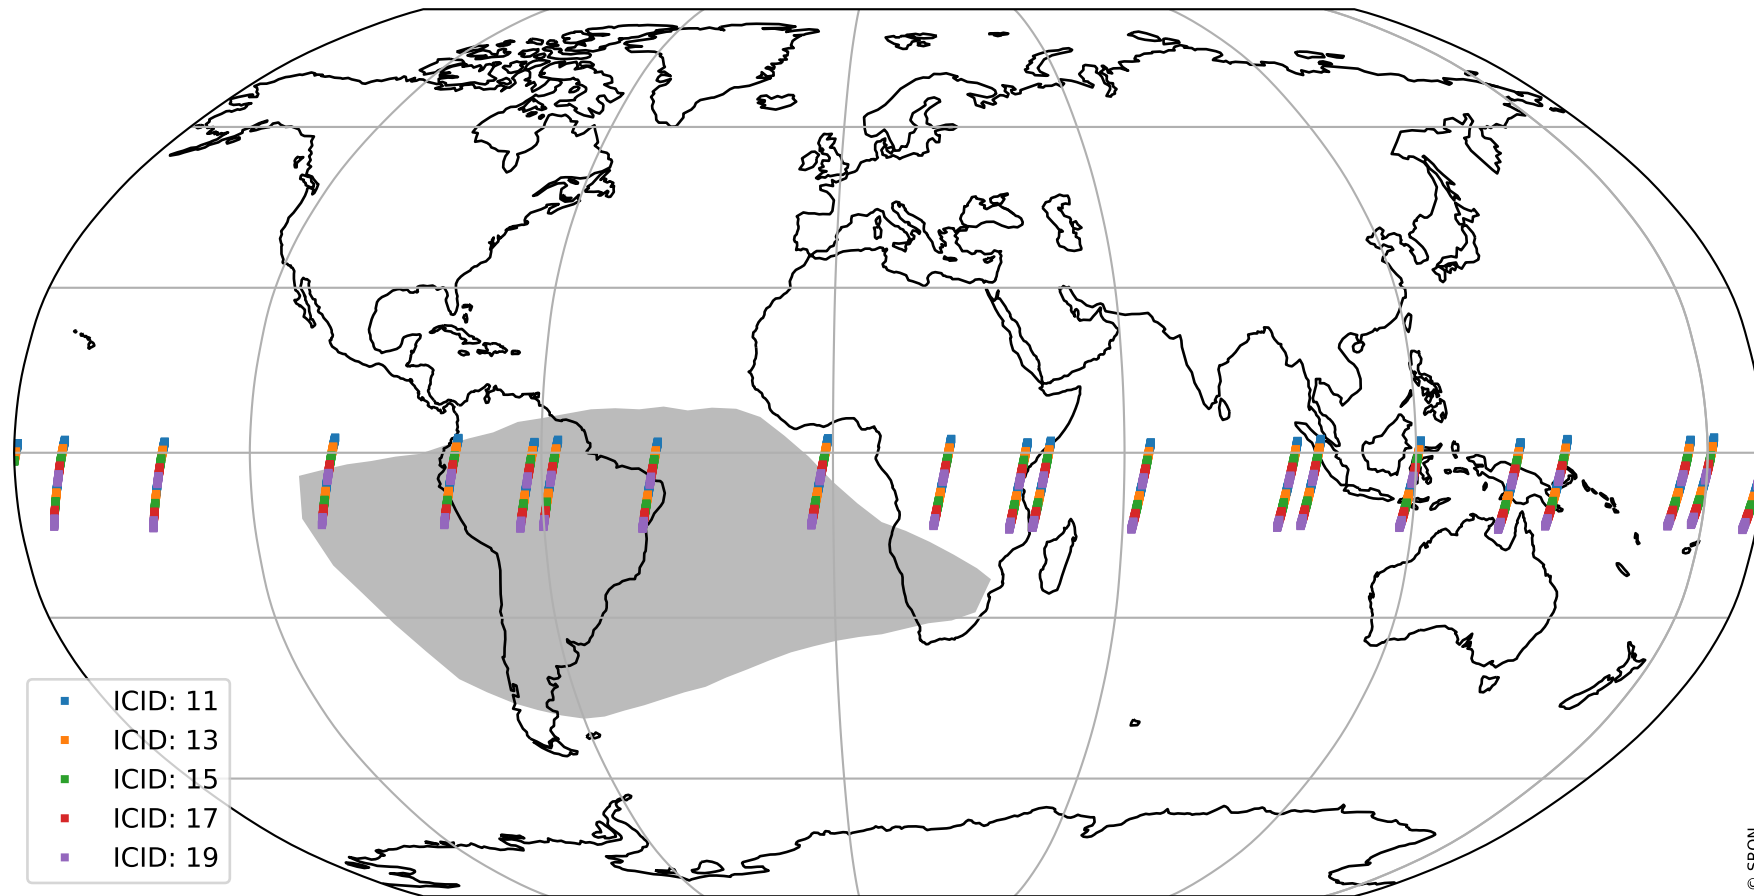

# Tropomi SWIR offset (official)

orbits : 20 in [30262, 30307]  
coverage : 2023-08-16 / 2023-08-19  
median : 29.837  $\mu\text{V}$   
spread : 14.908  $\mu\text{V}$   
created : 2023-08-21T15:34:32

# Tropomi SWIR offset (official)

orbits : 20 in [30262, 30307]  
coverage : 2023-08-16 / 2023-08-19  
median : 0.020123 mV  
spread : 0.40664 mV  
created : 2023-08-21T15:34:32

value compared with SWIR offset CKD

# Tropomi SWIR offset (official) ground-tracks of Sentinel-5P

orbits : 20 in [30262, 30307]  
coverage : 2023-08-16 / 2023-08-19  
created : 2023-08-21T15:34:33

# Tropomi SWIR offset (official)

orbits : [2827, 30307]  
coverage : 2018-04-30 / 2023-08-19  
created : 2023-08-21T15:34:33