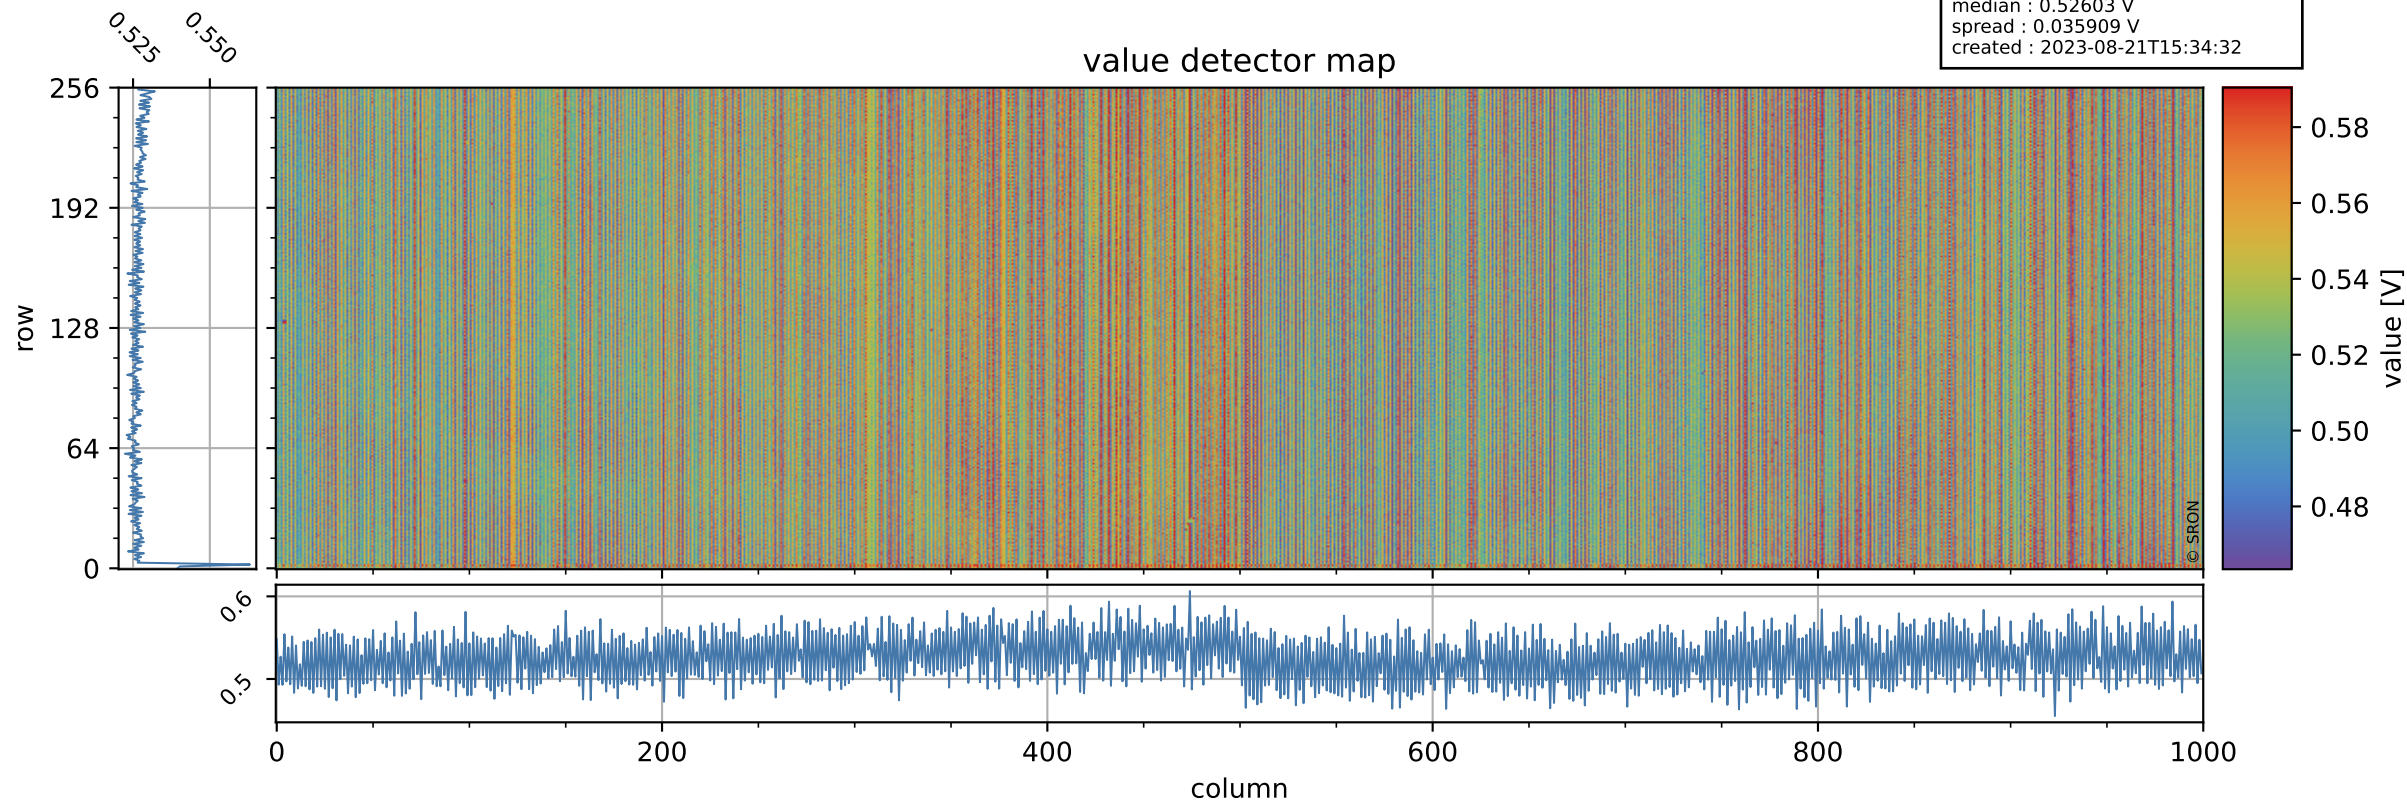

# Tropomi SWIR offset (official)

orbits : 20 in [30262, 30307]  
coverage : 2023-08-16 / 2023-08-19  
median : 0.52603 V  
spread : 0.035909 V  
created : 2023-08-21T15:34:32

## value detector map

# Tropomi SWIR offset (official)

orbits : 20 in [30262, 30307]  
coverage : 2023-08-16 / 2023-08-19  
median : 29.837  $\mu\text{V}$   
spread : 14.908  $\mu\text{V}$   
created : 2023-08-21T15:34:32

# Tropomi SWIR offset (official) ground-tracks of Sentinel-5P

orbits : 20 in [30262, 30307]  
coverage : 2023-08-16 / 2023-08-19  
created : 2023-08-21T15:34:33