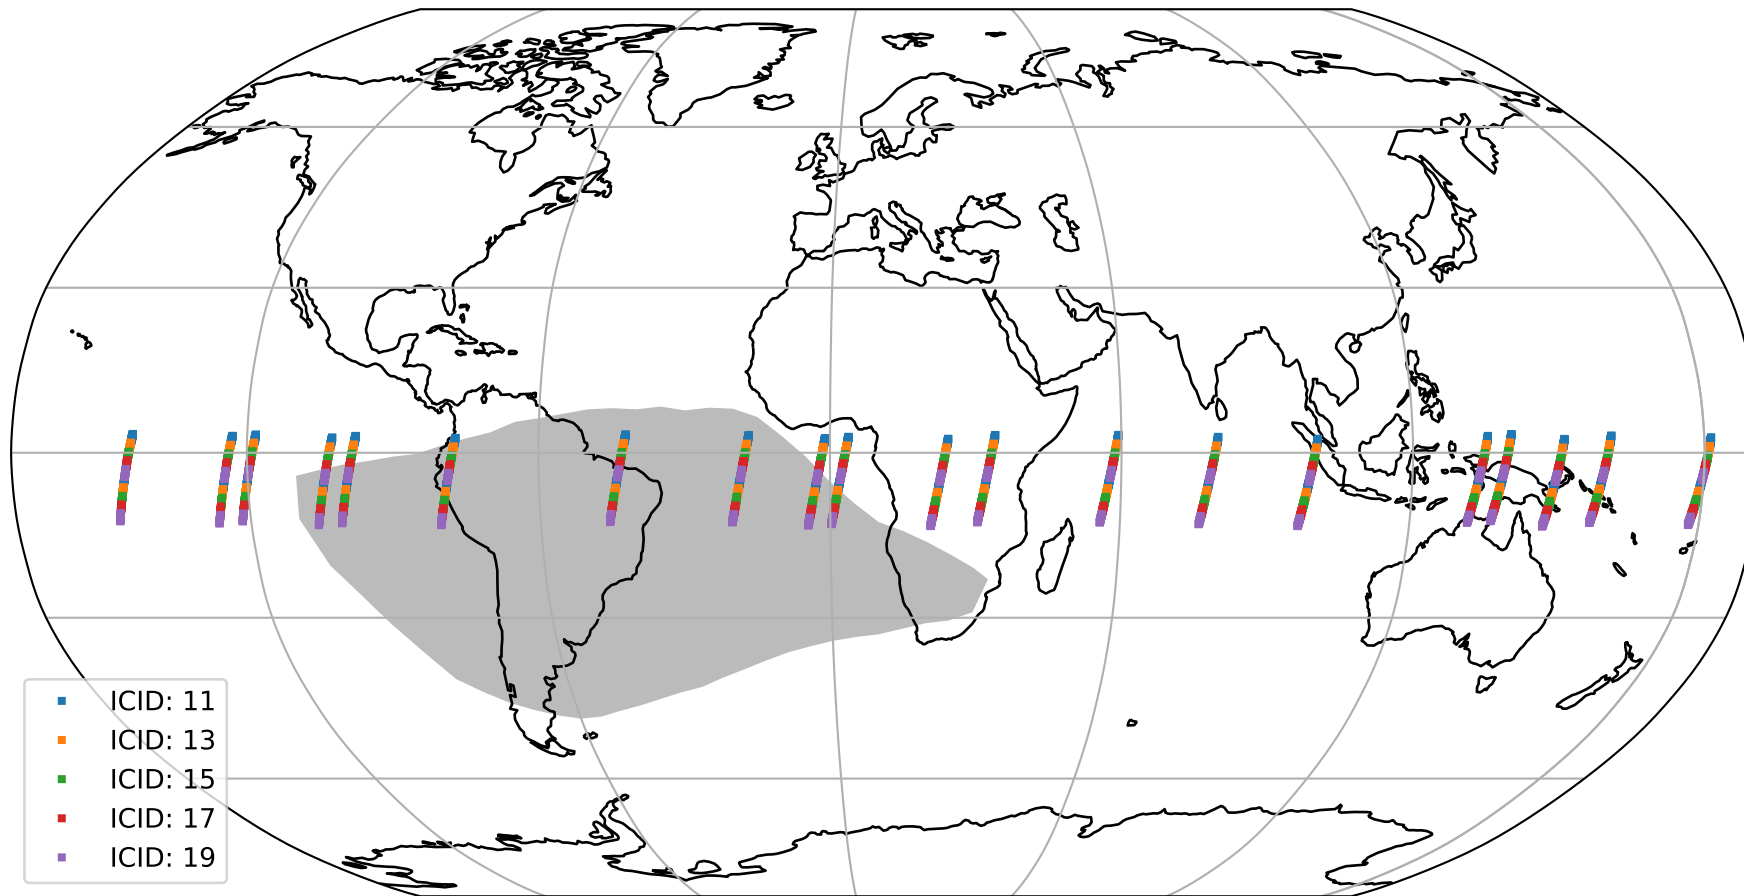

Tropomi SWIR offset (official)

orbits : 20 in [30292, 30337]
coverage : 2023-08-18 / 2023-08-21
median : 0.52602 V
spread : 0.03591 V
created : 2023-08-22T12:39:26

value detector map

Tropomi SWIR offset (official)

orbits : 20 in [30292, 30337]
coverage : 2023-08-18 / 2023-08-21
median : 30.49 μV
spread : 15.309 μV
created : 2023-08-22T12:39:27

Tropomi SWIR offset (official)

orbits : 20 in [30292, 30337]
coverage : 2023-08-18 / 2023-08-21
median : 0.0084651 mV
spread : 0.40816 mV
created : 2023-08-22T12:39:27

value compared with SWIR offset CKD

Tropomi SWIR offset (official) ground-tracks of Sentinel-5P

orbits : 20 in [30292, 30337]
coverage : 2023-08-18 / 2023-08-21
created : 2023-08-22T12:39:27

Tropomi SWIR offset (official)

orbits : [2827, 30337]
coverage : 2018-04-30 / 2023-08-21
created : 2023-08-22T12:39:28

trend of detector median & temperatures