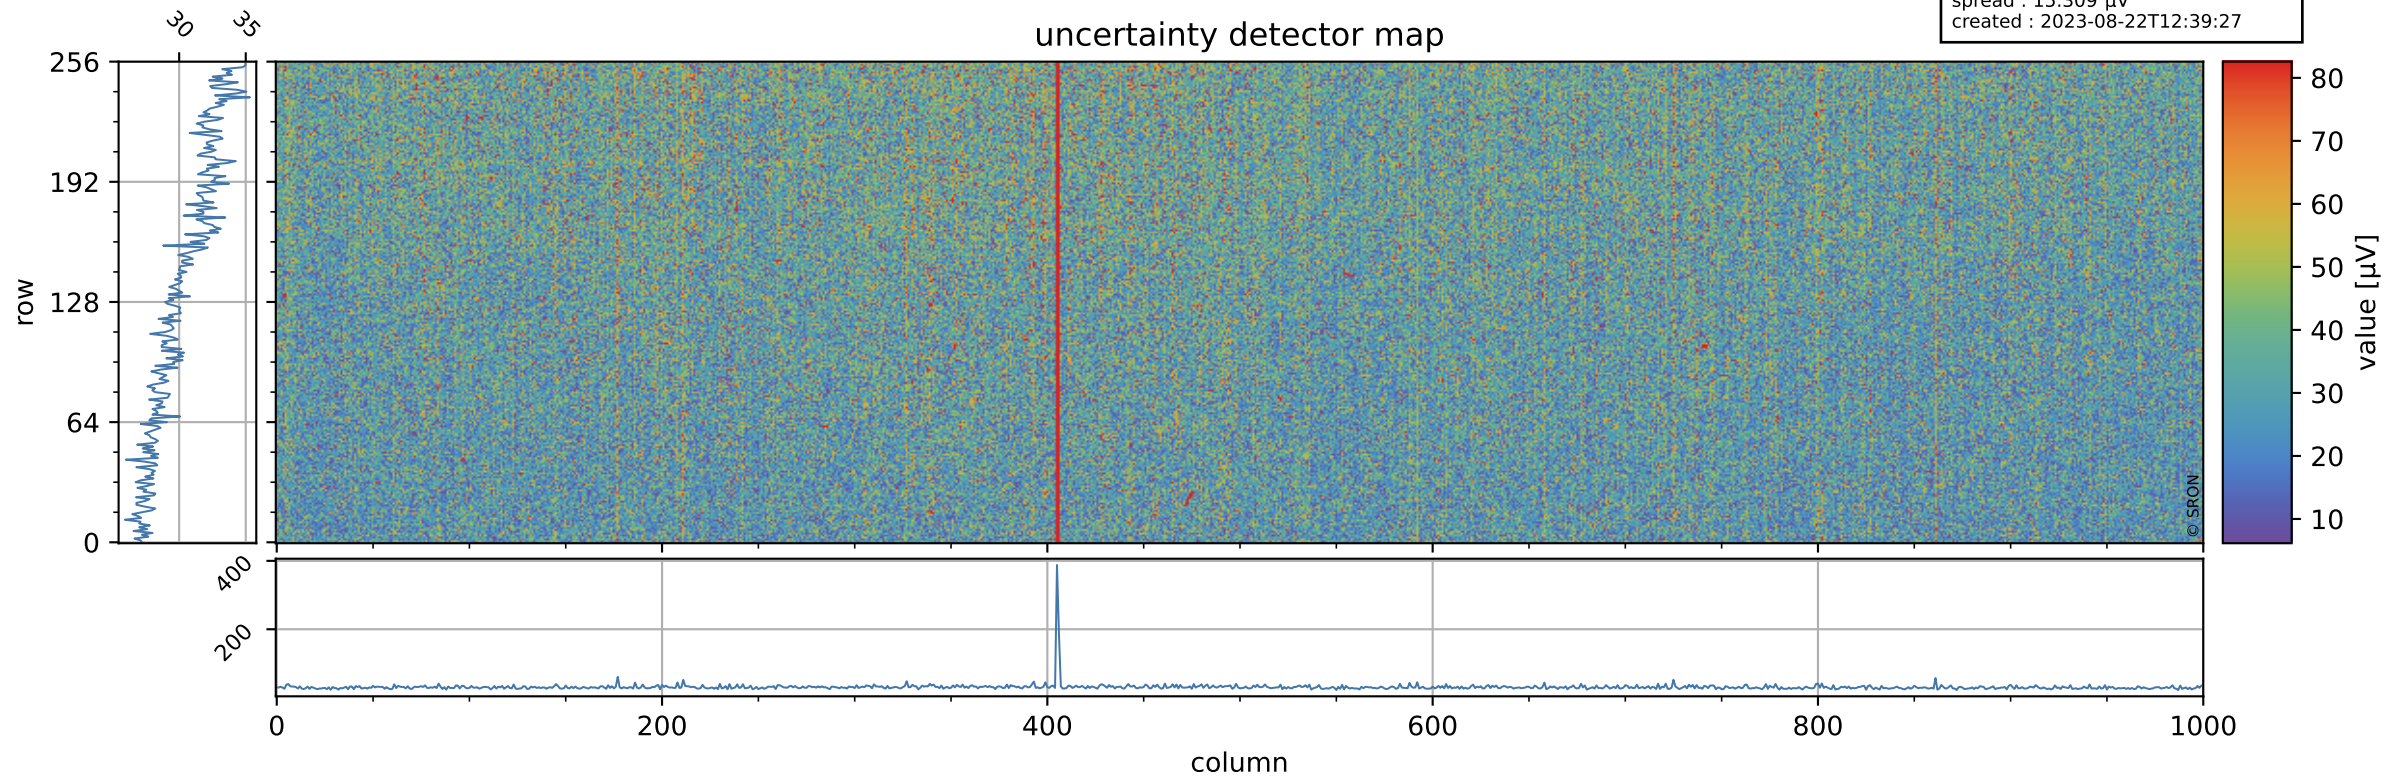

Tropomi SWIR offset (official)

orbits : 20 in [30292, 30337]
coverage : 2023-08-18 / 2023-08-21
median : 0.52602 V
spread : 0.03591 V
created : 2023-08-22T12:39:26

value detector map

Tropomi SWIR offset (official)

orbits : 20 in [30292, 30337]
coverage : 2023-08-18 / 2023-08-21
median : 30.49 μV
spread : 15.309 μV
created : 2023-08-22T12:39:27

Tropomi SWIR offset (official)

orbits : 20 in [30292, 30337]
coverage : 2023-08-18 / 2023-08-21
median : 0.0084651 mV
spread : 0.40816 mV
created : 2023-08-22T12:39:27

value compared with SWIR offset CKD

Tropomi SWIR offset (official) ground-tracks of Sentinel-5P

orbits : 20 in [30292, 30337]
coverage : 2023-08-18 / 2023-08-21
created : 2023-08-22T12:39:27

Tropomi SWIR offset (official)

orbits : [2827, 30337]
coverage : 2018-04-30 / 2023-08-21
created : 2023-08-22T12:39:28

trend of detector median & temperatures