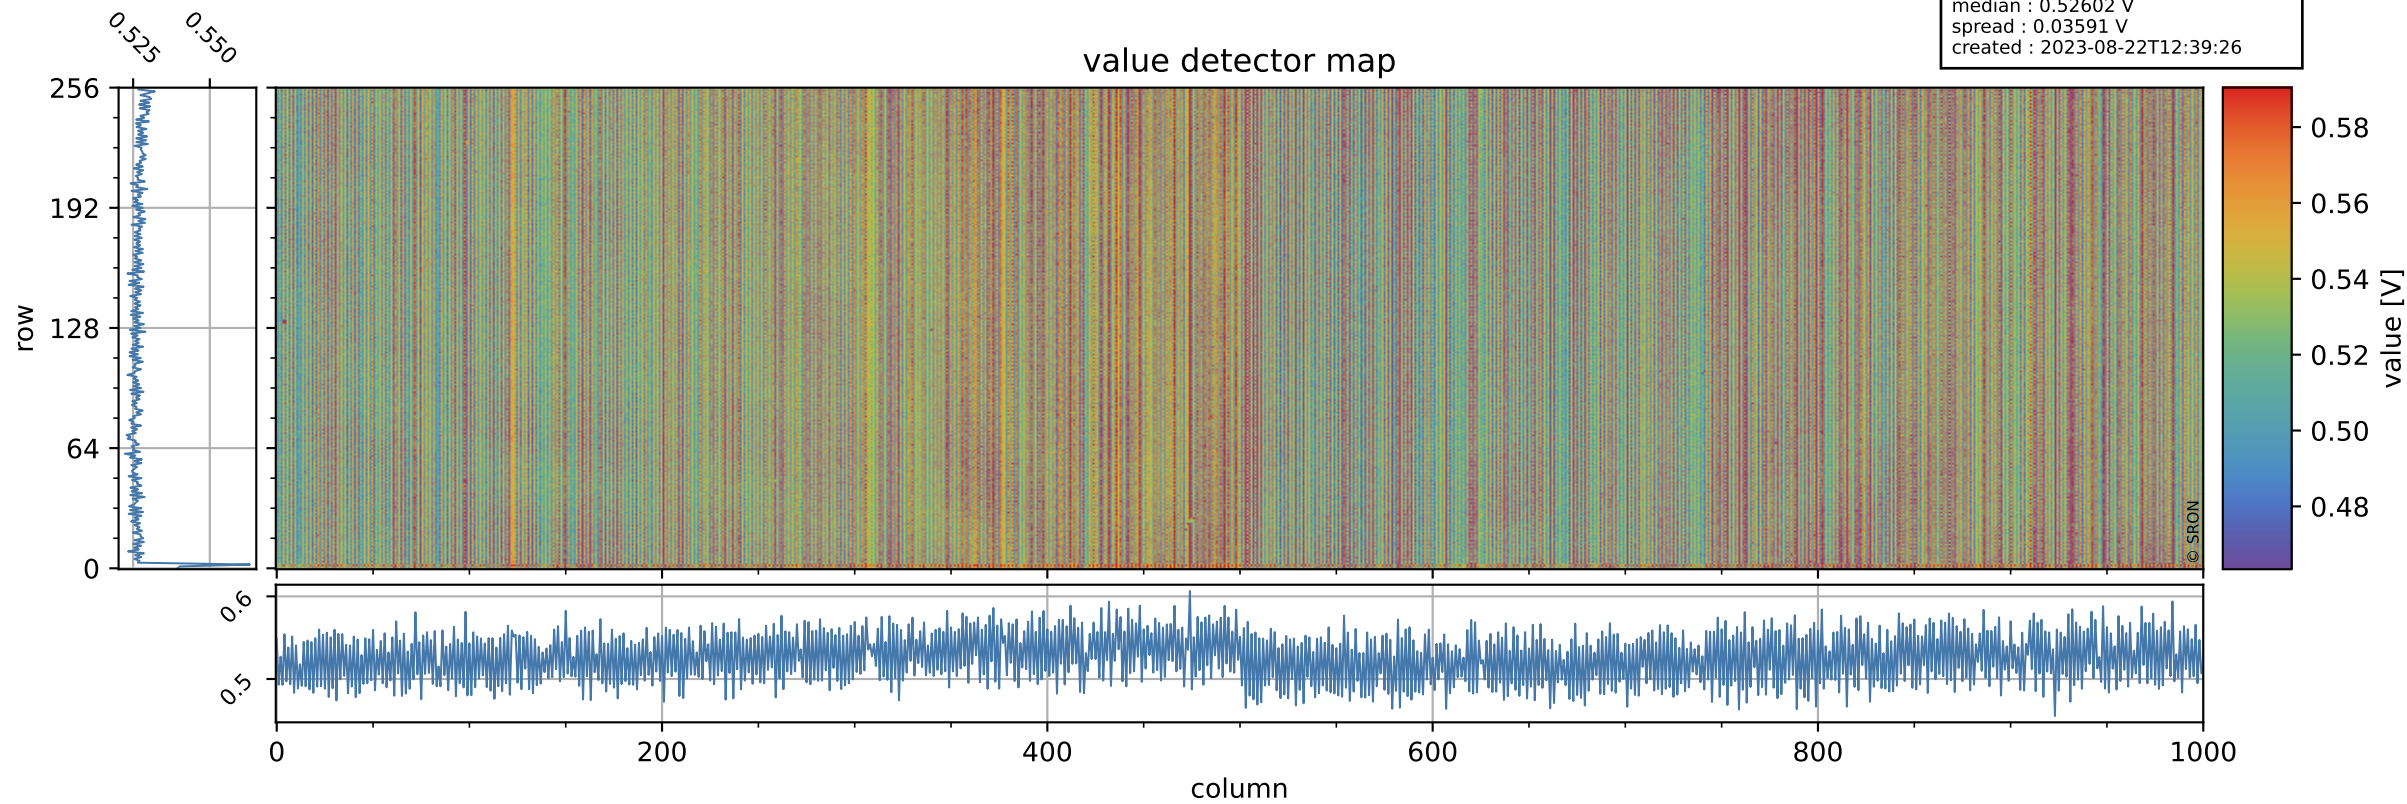

Tropomi SWIR offset (official)

orbits : 20 in [30292, 30337]
coverage : 2023-08-18 / 2023-08-21
median : 0.52602 V
spread : 0.03591 V
created : 2023-08-22T12:39:26

value detector map

Tropomi SWIR offset (official)

orbits : 20 in [30292, 30337]
coverage : 2023-08-18 / 2023-08-21
median : 30.49 μV
spread : 15.309 μV
created : 2023-08-22T12:39:27

Tropomi SWIR offset (official)

orbits : 20 in [30292, 30337]
coverage : 2023-08-18 / 2023-08-21
median : 0.0084651 mV
spread : 0.40816 mV
created : 2023-08-22T12:39:27

value compared with SWIR offset CKD

Tropomi SWIR offset (official) ground-tracks of Sentinel-5P

orbits : 20 in [30292, 30337]
coverage : 2023-08-18 / 2023-08-21
created : 2023-08-22T12:39:27

Tropomi SWIR offset (official)

orbits : [2827, 30337]
coverage : 2018-04-30 / 2023-08-21
created : 2023-08-22T12:39:28

trend of detector median & temperatures