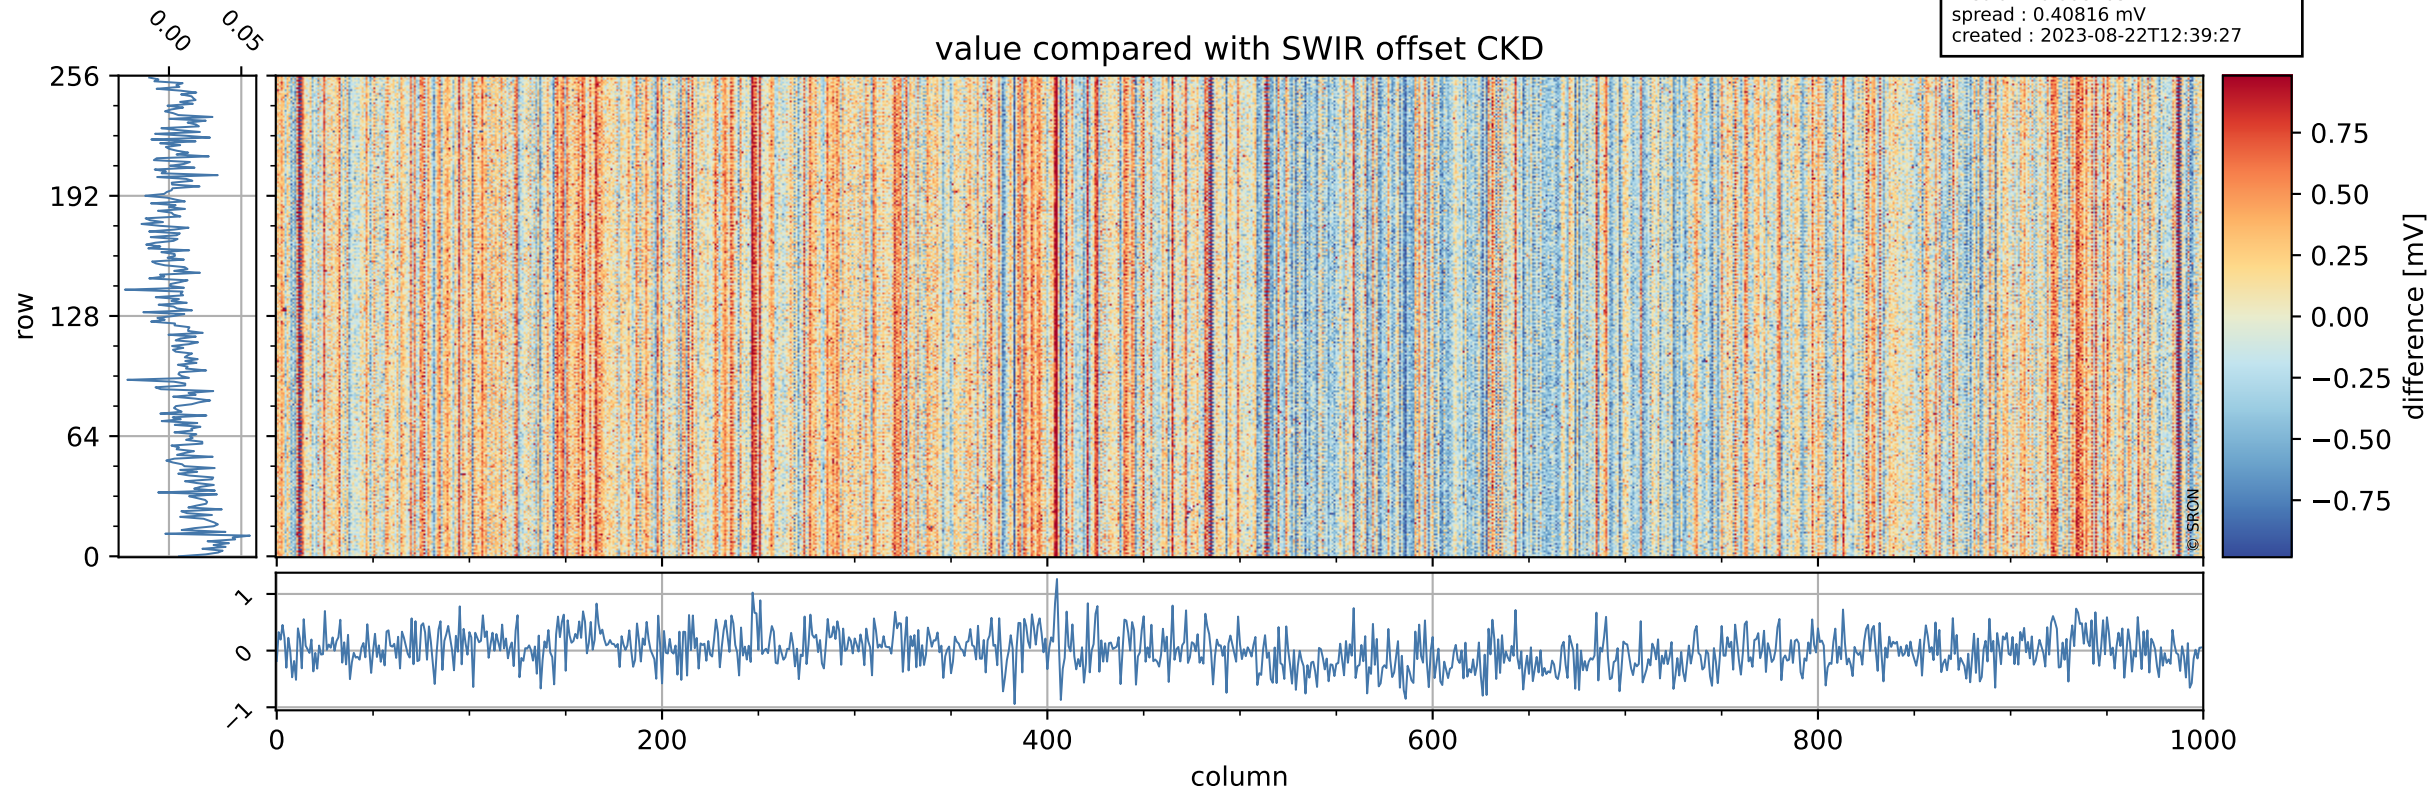

Tropomi SWIR offset (official)

orbits : 20 in [30292, 30337]
coverage : 2023-08-18 / 2023-08-21
median : 0.52602 V
spread : 0.03591 V
created : 2023-08-22T12:39:26

value detector map

Tropomi SWIR offset (official)

orbits : 20 in [30292, 30337]
coverage : 2023-08-18 / 2023-08-21
median : 30.49 μV
spread : 15.309 μV
created : 2023-08-22T12:39:27

Tropomi SWIR offset (official)

orbits : 20 in [30292, 30337]
coverage : 2023-08-18 / 2023-08-21
median : 0.0084651 mV
spread : 0.40816 mV
created : 2023-08-22T12:39:27

value compared with SWIR offset CKD

Tropomi SWIR offset (official) ground-tracks of Sentinel-5P

orbits : 20 in [30292, 30337]
coverage : 2023-08-18 / 2023-08-21
created : 2023-08-22T12:39:27

Tropomi SWIR offset (official)

orbits : [2827, 30337]
coverage : 2018-04-30 / 2023-08-21
created : 2023-08-22T12:39:28

trend of detector median & temperatures