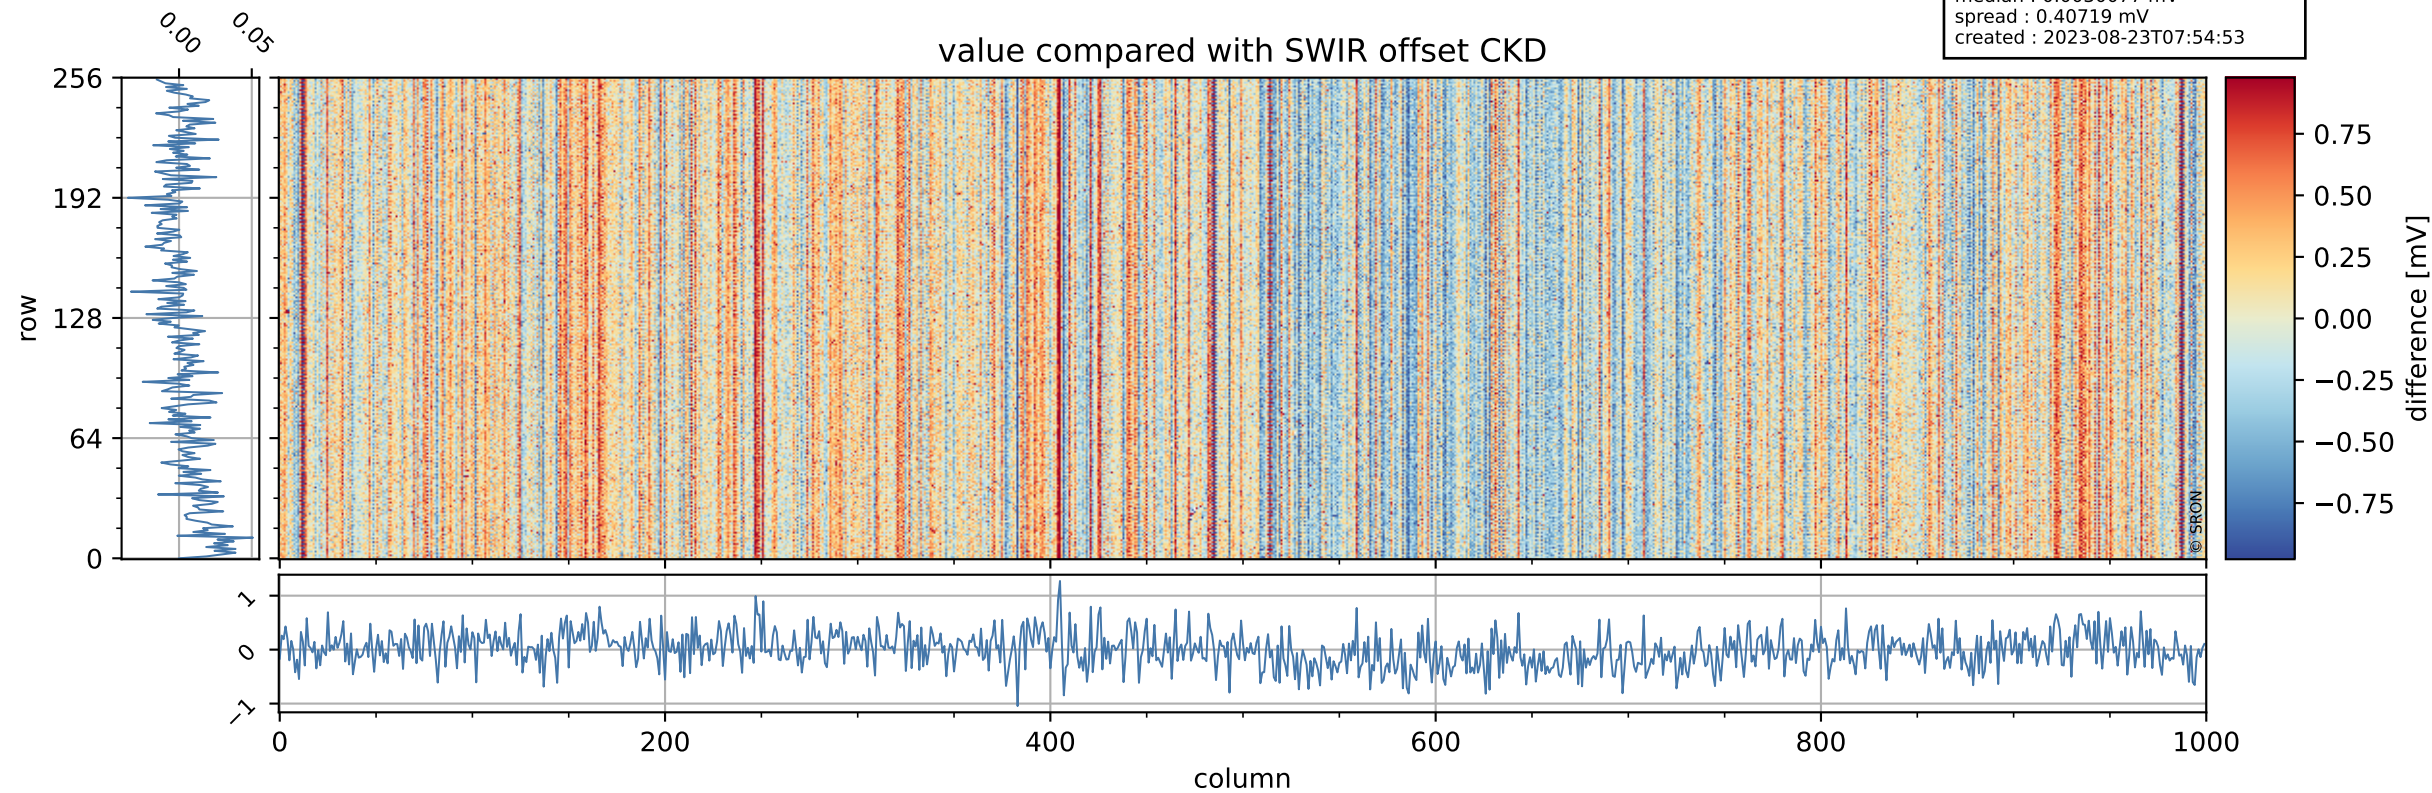

## value detector map

# Tropomi SWIR offset (official)

orbits : 19 in [30307, 30352]  
coverage : 2023-08-19 / 2023-08-22  
median : 30.207  $\mu\text{V}$   
spread : 15.165  $\mu\text{V}$   
created : 2023-08-23T07:54:53

# Tropomi SWIR offset (official)

orbits : 19 in [30307, 30352]  
coverage : 2023-08-19 / 2023-08-22  
median : 0.0030077 mV  
spread : 0.40719 mV  
created : 2023-08-23T07:54:53

value compared with SWIR offset CKD

# Tropomi SWIR offset (official) ground-tracks of Sentinel-5P

orbits : 19 in [30307, 30352]  
coverage : 2023-08-19 / 2023-08-22  
created : 2023-08-23T07:54:53