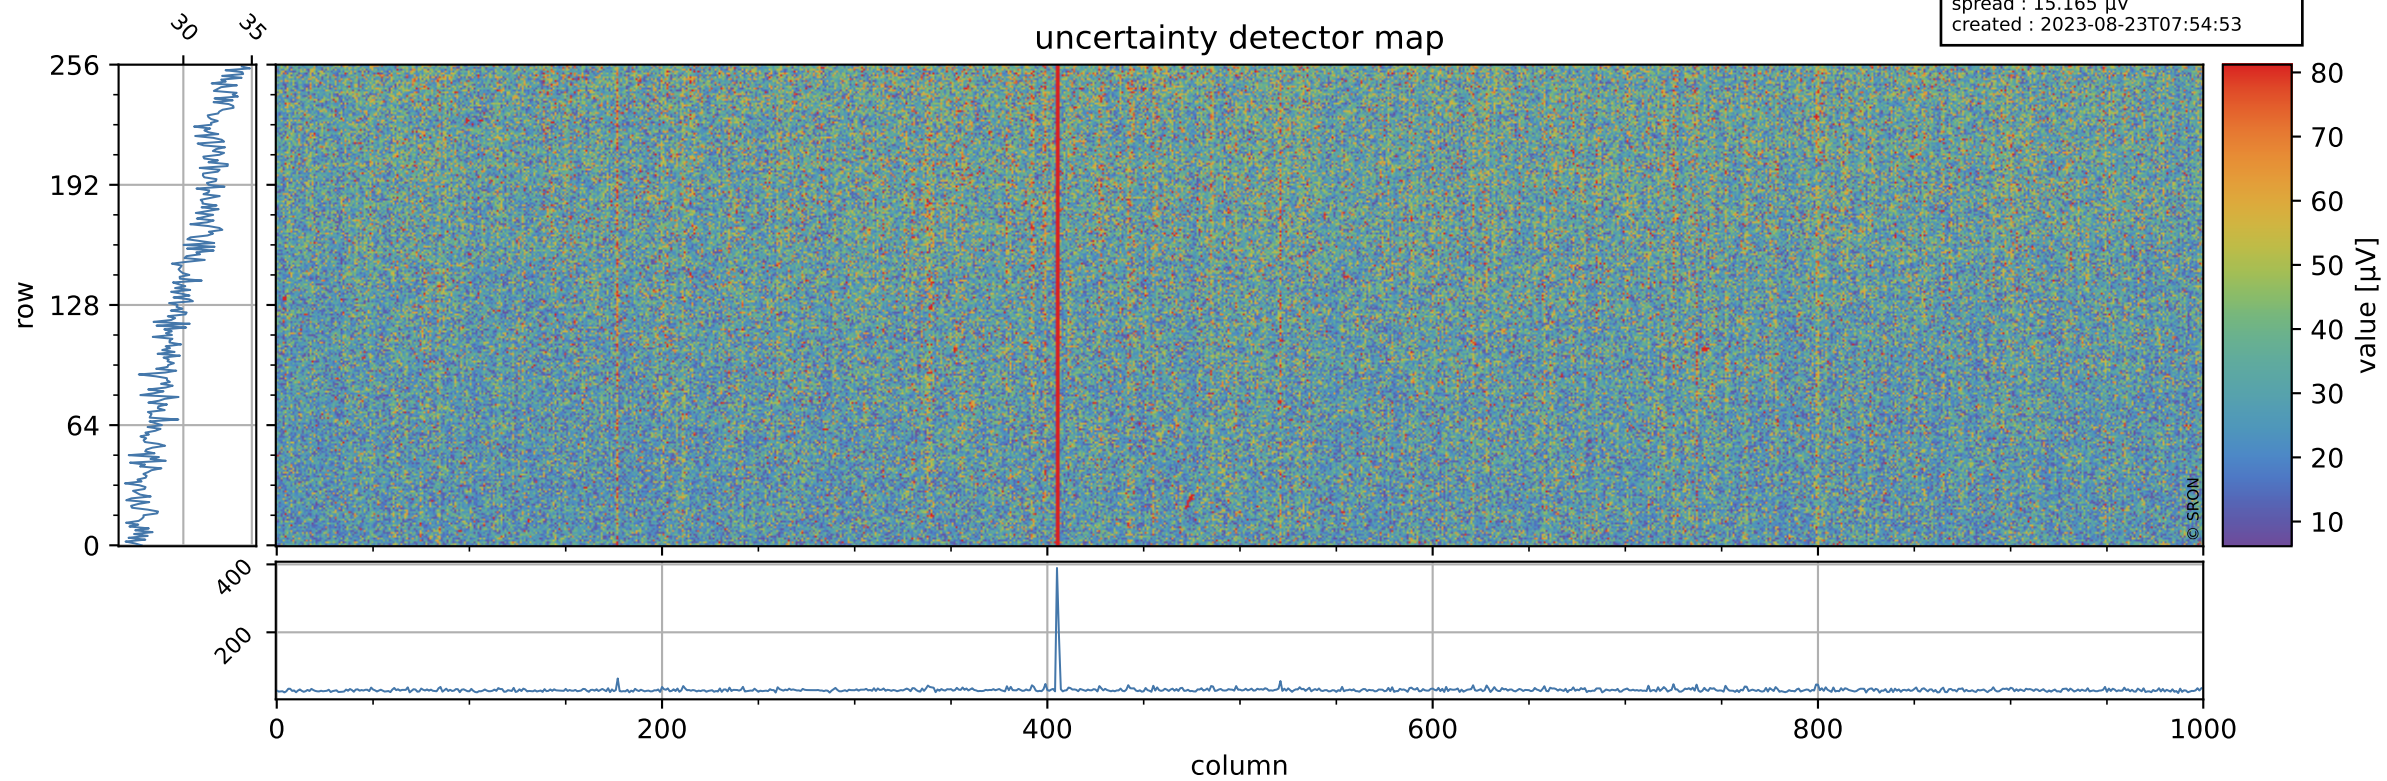

# Tropomi SWIR offset (official)

orbits : 19 in [30307, 30352]  
coverage : 2023-08-19 / 2023-08-22  
median : 0.52602 V  
spread : 0.035911 V  
created : 2023-08-23T07:54:53

## value detector map

# Tropomi SWIR offset (official)

orbits : 19 in [30307, 30352]  
coverage : 2023-08-19 / 2023-08-22  
median : 30.207  $\mu\text{V}$   
spread : 15.165  $\mu\text{V}$   
created : 2023-08-23T07:54:53

# Tropomi SWIR offset (official) ground-tracks of Sentinel-5P

orbits : 19 in [30307, 30352]  
coverage : 2023-08-19 / 2023-08-22  
created : 2023-08-23T07:54:53