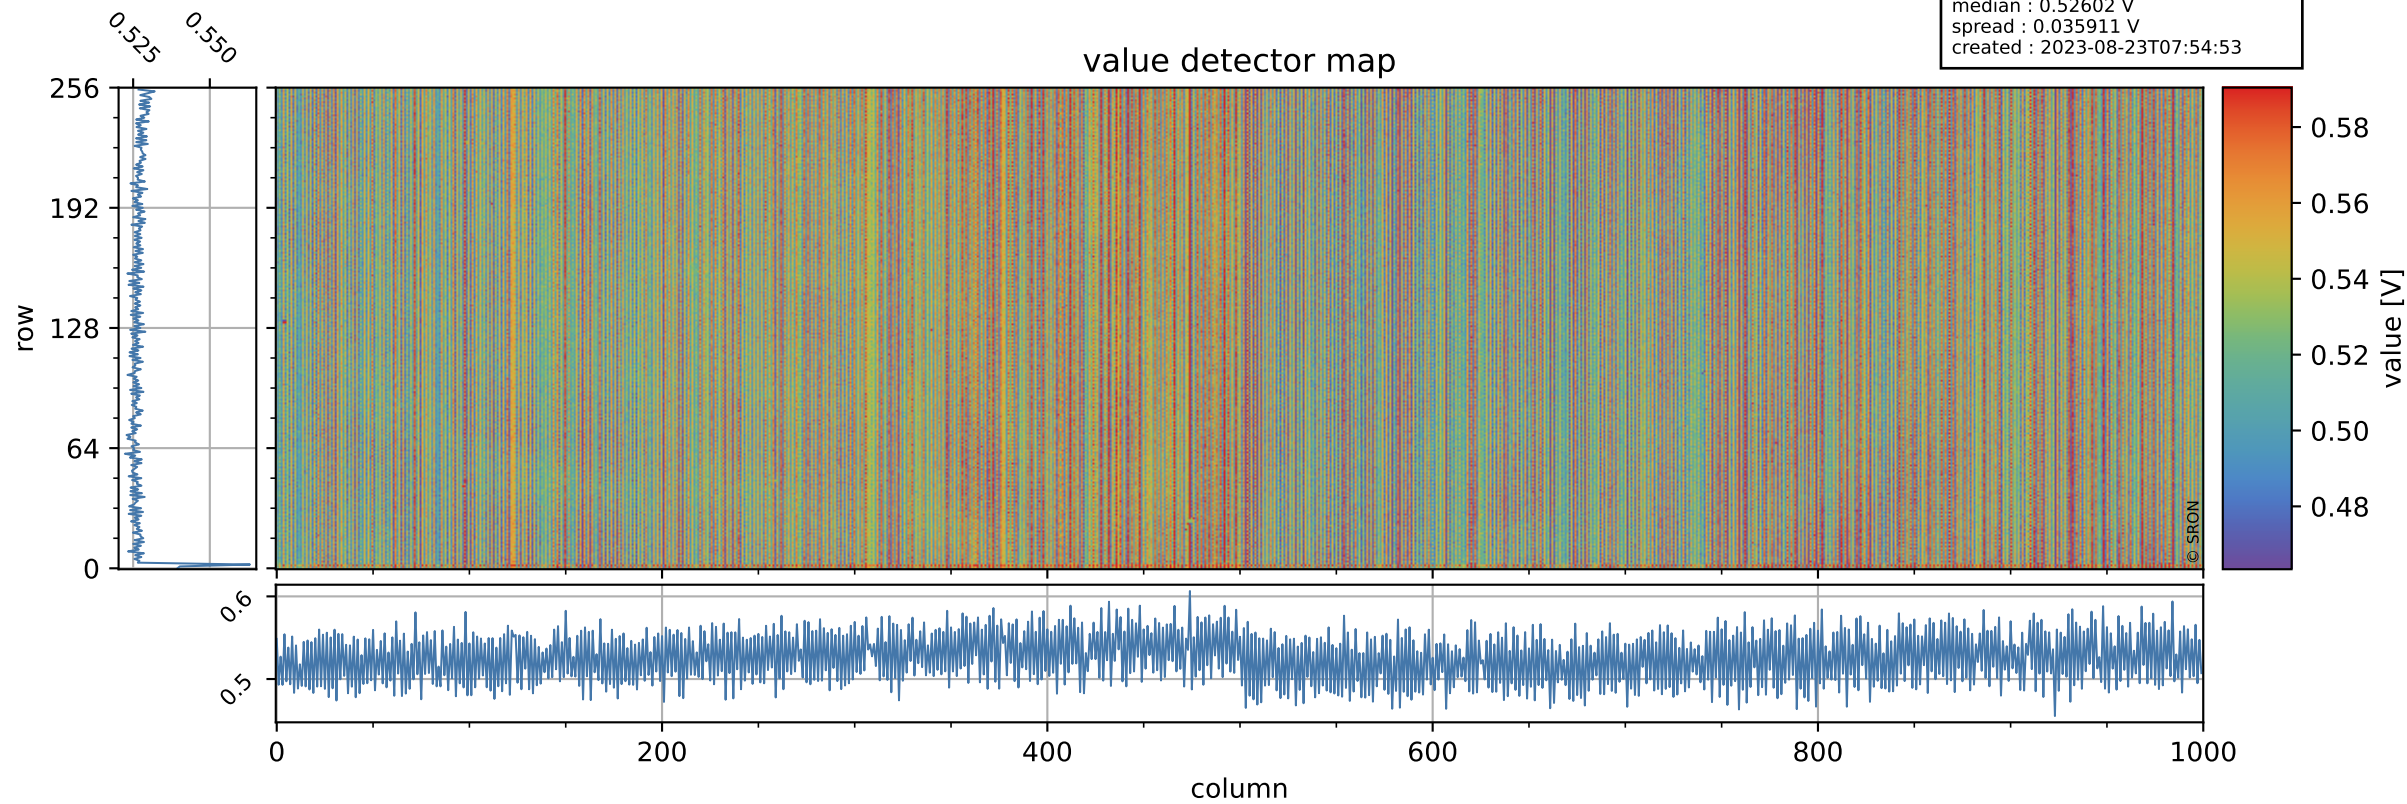

# Tropomi SWIR offset (official)

orbits : 19 in [30307, 30352]  
coverage : 2023-08-19 / 2023-08-22  
median : 0.52602 V  
spread : 0.035911 V  
created : 2023-08-23T07:54:53

## value detector map

# Tropomi SWIR offset (official)

orbits : 19 in [30307, 30352]  
coverage : 2023-08-19 / 2023-08-22  
median : 30.207  $\mu\text{V}$   
spread : 15.165  $\mu\text{V}$   
created : 2023-08-23T07:54:53

# Tropomi SWIR offset (official) ground-tracks of Sentinel-5P

orbits : 19 in [30307, 30352]  
coverage : 2023-08-19 / 2023-08-22  
created : 2023-08-23T07:54:53