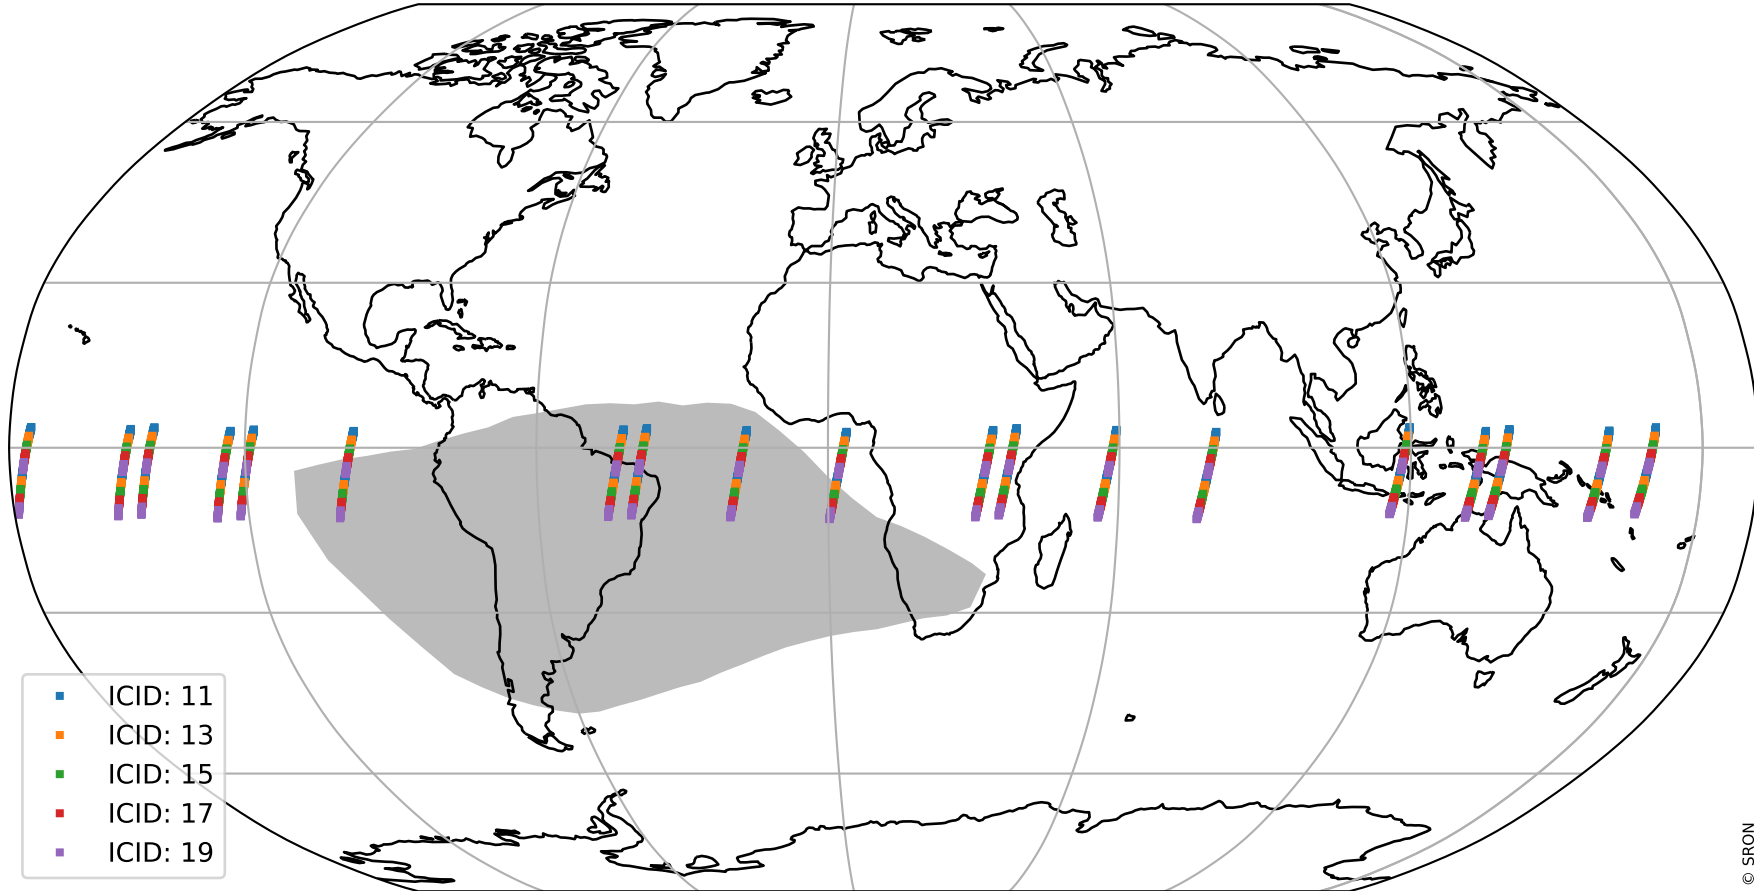

# Tropomi SWIR offset (official)

orbits : 19 in [30307, 30352]  
coverage : 2023-08-19 / 2023-08-22  
median : 30.207  $\mu\text{V}$   
spread : 15.165  $\mu\text{V}$   
created : 2023-08-23T07:54:53

# Tropomi SWIR offset (official)

orbits : 19 in [30307, 30352]  
coverage : 2023-08-19 / 2023-08-22  
median : 0.0030077 mV  
spread : 0.40719 mV  
created : 2023-08-23T07:54:53

value compared with SWIR offset CKD

# Tropomi SWIR offset (official) ground-tracks of Sentinel-5P

orbits : 19 in [30307, 30352]  
coverage : 2023-08-19 / 2023-08-22  
created : 2023-08-23T07:54:53

# Tropomi SWIR offset (official)

orbits : [2827, 30352]  
coverage : 2018-04-30 / 2023-08-22  
created : 2023-08-23T07:54:54