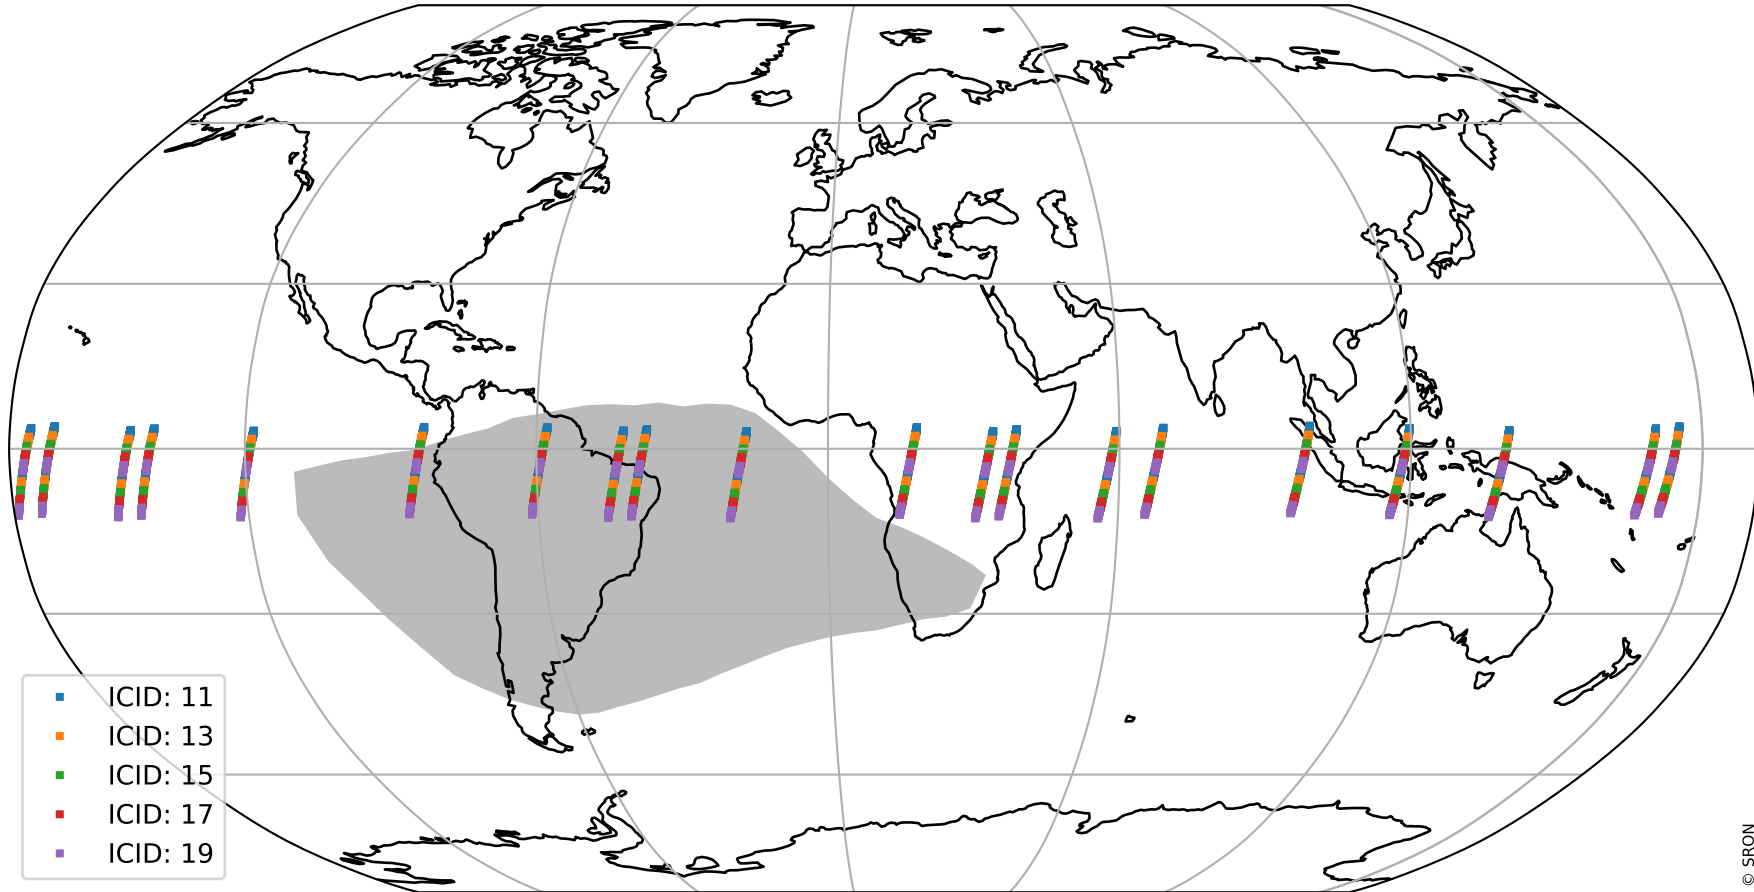

# Tropomi SWIR offset (official)

orbits : 20 in [30322, 30367]  
coverage : 2023-08-20 / 2023-08-23  
median : 29.961  $\mu\text{V}$   
spread : 14.996  $\mu\text{V}$   
created : 2023-08-24T10:44:04

# Tropomi SWIR offset (official)

orbits : 20 in [30322, 30367]  
coverage : 2023-08-20 / 2023-08-23  
median : 0.0024341 mV  
spread : 0.40718 mV  
created : 2023-08-24T10:44:04

value compared with SWIR offset CKD

# Tropomi SWIR offset (official) ground-tracks of Sentinel-5P

orbits : 20 in [30322, 30367]  
coverage : 2023-08-20 / 2023-08-23  
created : 2023-08-24T10:44:05

# Tropomi SWIR offset (official)

orbits : [2827, 30367]  
coverage : 2018-04-30 / 2023-08-23  
created : 2023-08-24T10:44:06