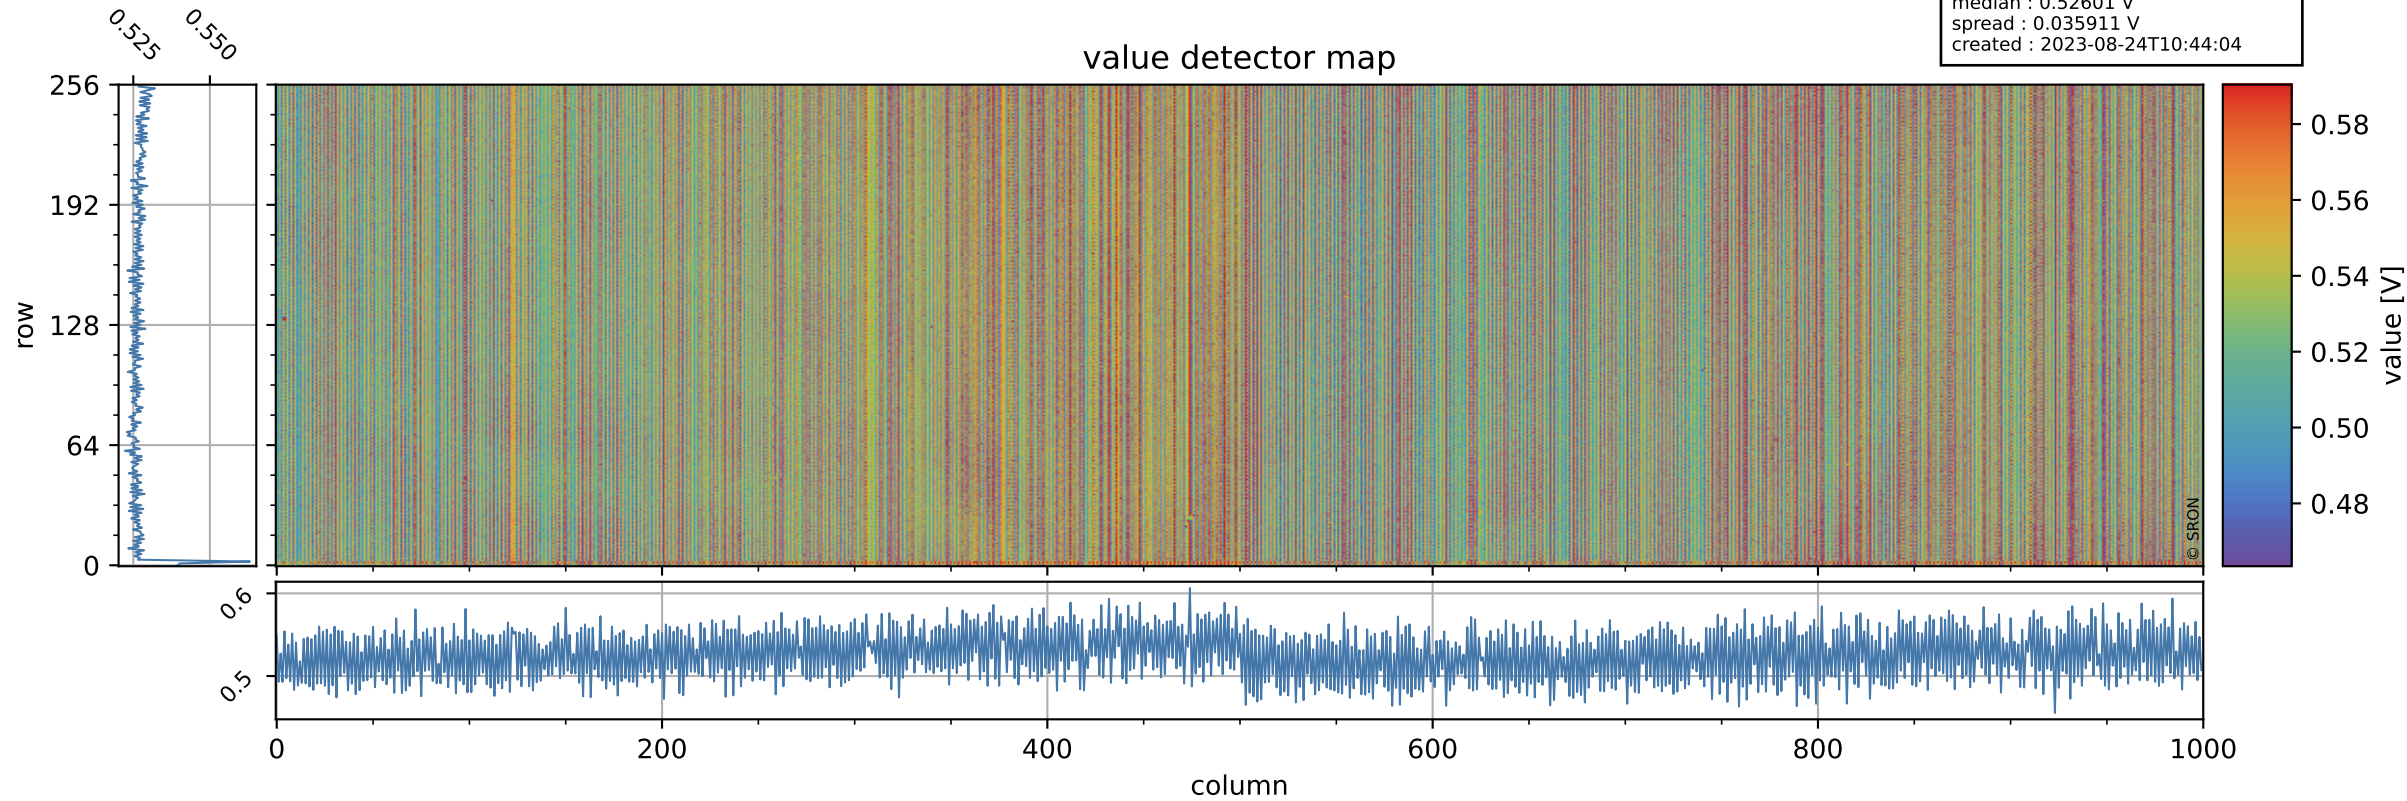

# Tropomi SWIR offset (official)

orbits : 20 in [30322, 30367]  
coverage : 2023-08-20 / 2023-08-23  
median : 0.52601 V  
spread : 0.035911 V  
created : 2023-08-24T10:44:04

## value detector map

# Tropomi SWIR offset (official)

orbits : 20 in [30322, 30367]  
coverage : 2023-08-20 / 2023-08-23  
median : 29.961  $\mu\text{V}$   
spread : 14.996  $\mu\text{V}$   
created : 2023-08-24T10:44:04

# Tropomi SWIR offset (official) ground-tracks of Sentinel-5P

orbits : 20 in [30322, 30367]  
coverage : 2023-08-20 / 2023-08-23  
created : 2023-08-24T10:44:05