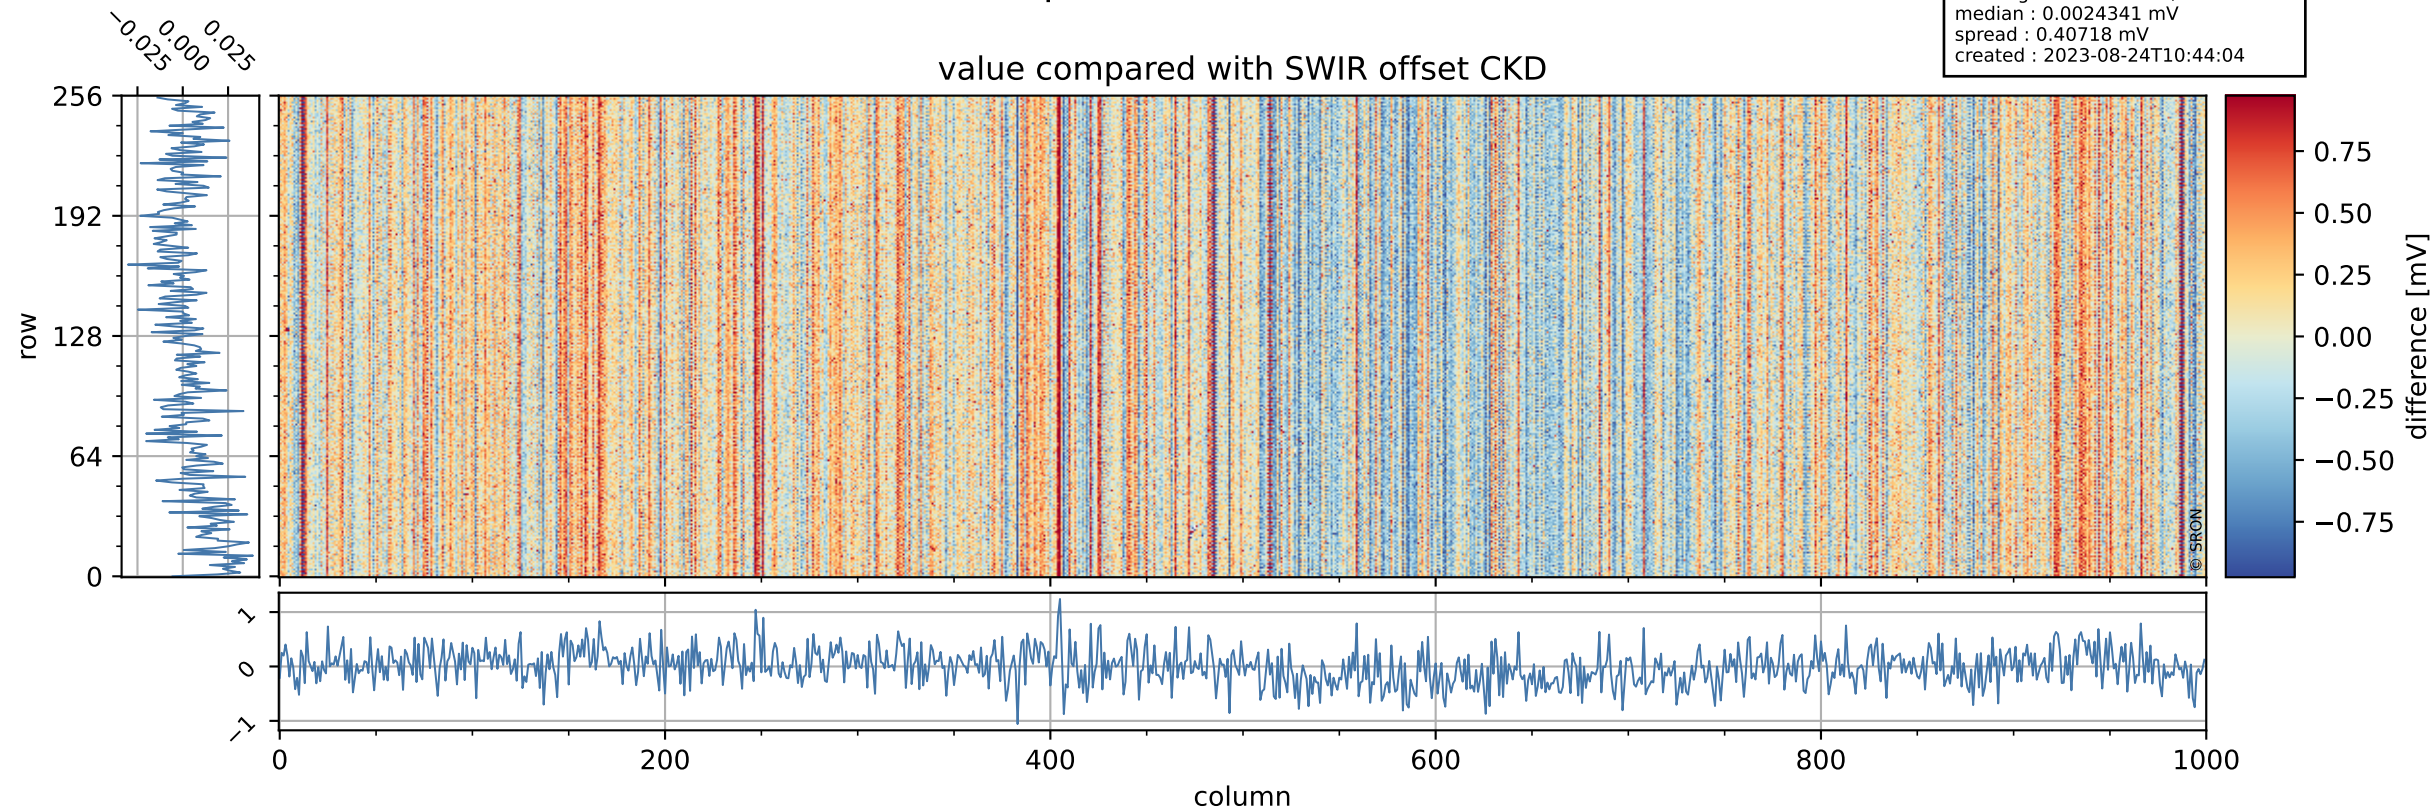

## value detector map

# Tropomi SWIR offset (official)

orbits : 20 in [30322, 30367]  
coverage : 2023-08-20 / 2023-08-23  
median : 29.961  $\mu\text{V}$   
spread : 14.996  $\mu\text{V}$   
created : 2023-08-24T10:44:04

# Tropomi SWIR offset (official)

orbits : 20 in [30322, 30367]  
coverage : 2023-08-20 / 2023-08-23  
median : 0.0024341 mV  
spread : 0.40718 mV  
created : 2023-08-24T10:44:04

value compared with SWIR offset CKD

# Tropomi SWIR offset (official) ground-tracks of Sentinel-5P

orbits : 20 in [30322, 30367]  
coverage : 2023-08-20 / 2023-08-23  
created : 2023-08-24T10:44:05