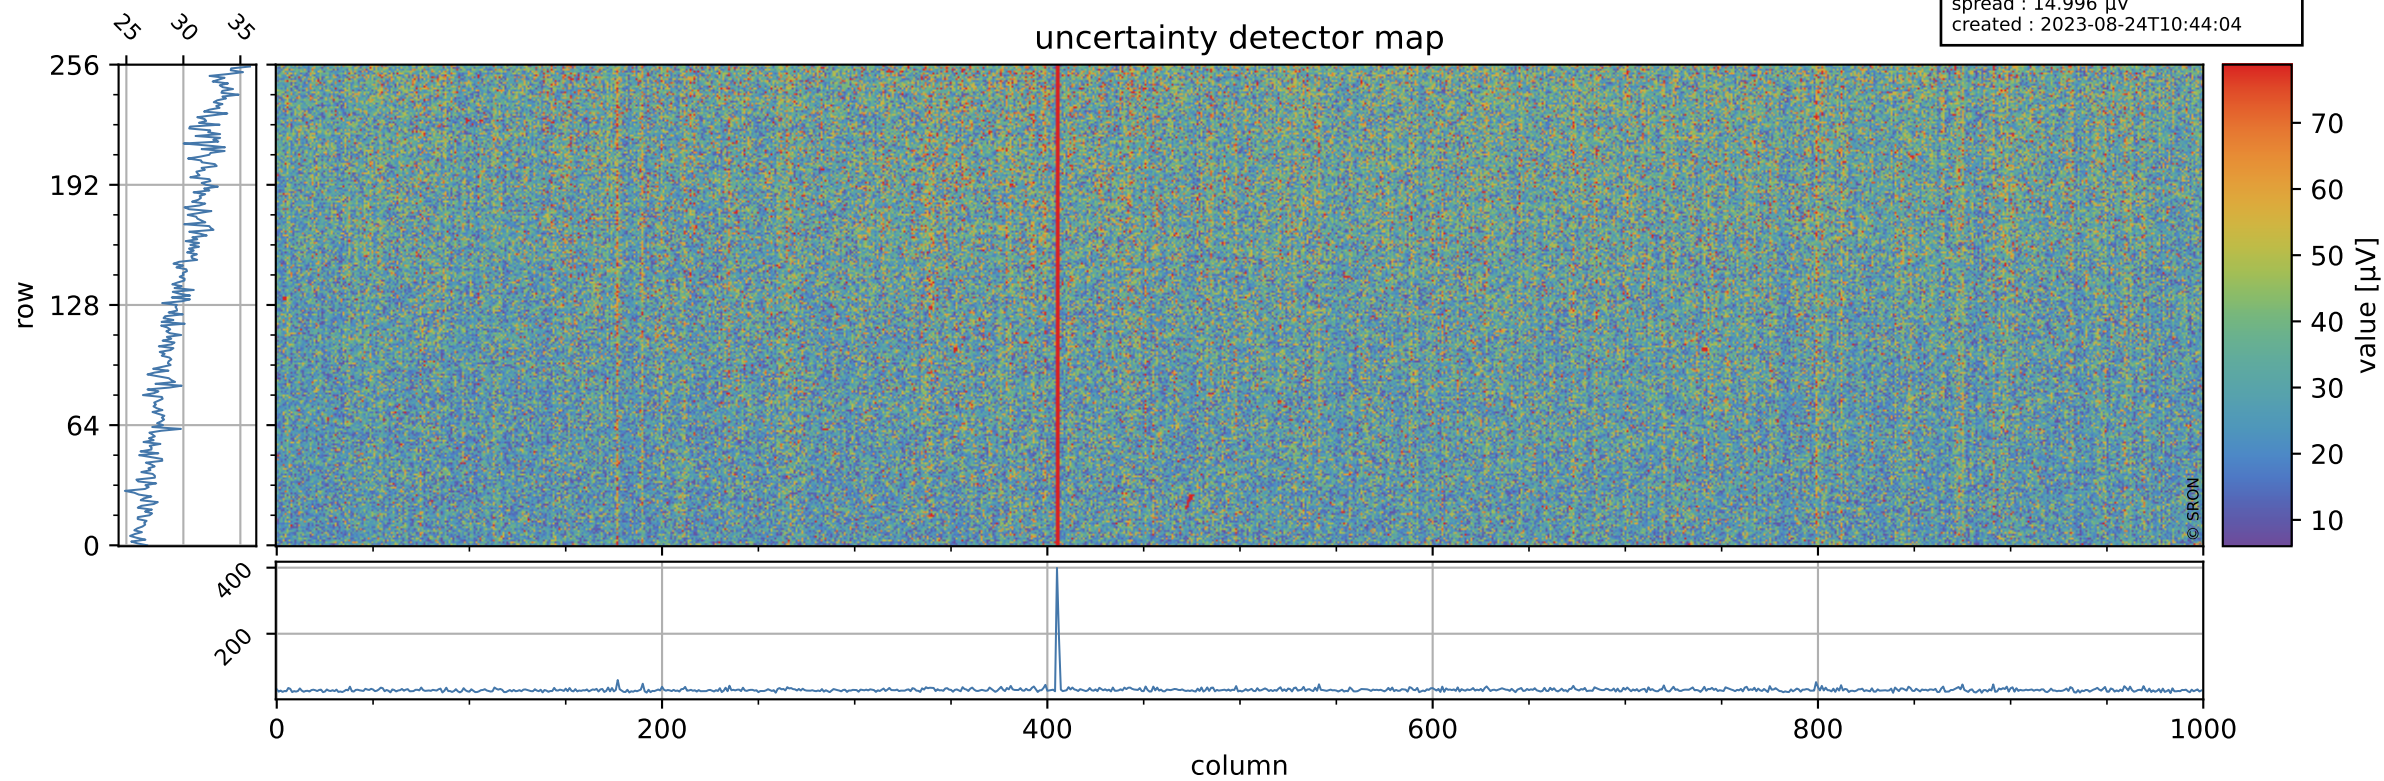

# Tropomi SWIR offset (official)

orbits : 20 in [30322, 30367]  
coverage : 2023-08-20 / 2023-08-23  
median : 0.52601 V  
spread : 0.035911 V  
created : 2023-08-24T10:44:04

## value detector map

# Tropomi SWIR offset (official)

orbits : 20 in [30322, 30367]  
coverage : 2023-08-20 / 2023-08-23  
median : 29.961  $\mu\text{V}$   
spread : 14.996  $\mu\text{V}$   
created : 2023-08-24T10:44:04

# Tropomi SWIR offset (official) ground-tracks of Sentinel-5P

orbits : 20 in [30322, 30367]  
coverage : 2023-08-20 / 2023-08-23  
created : 2023-08-24T10:44:05