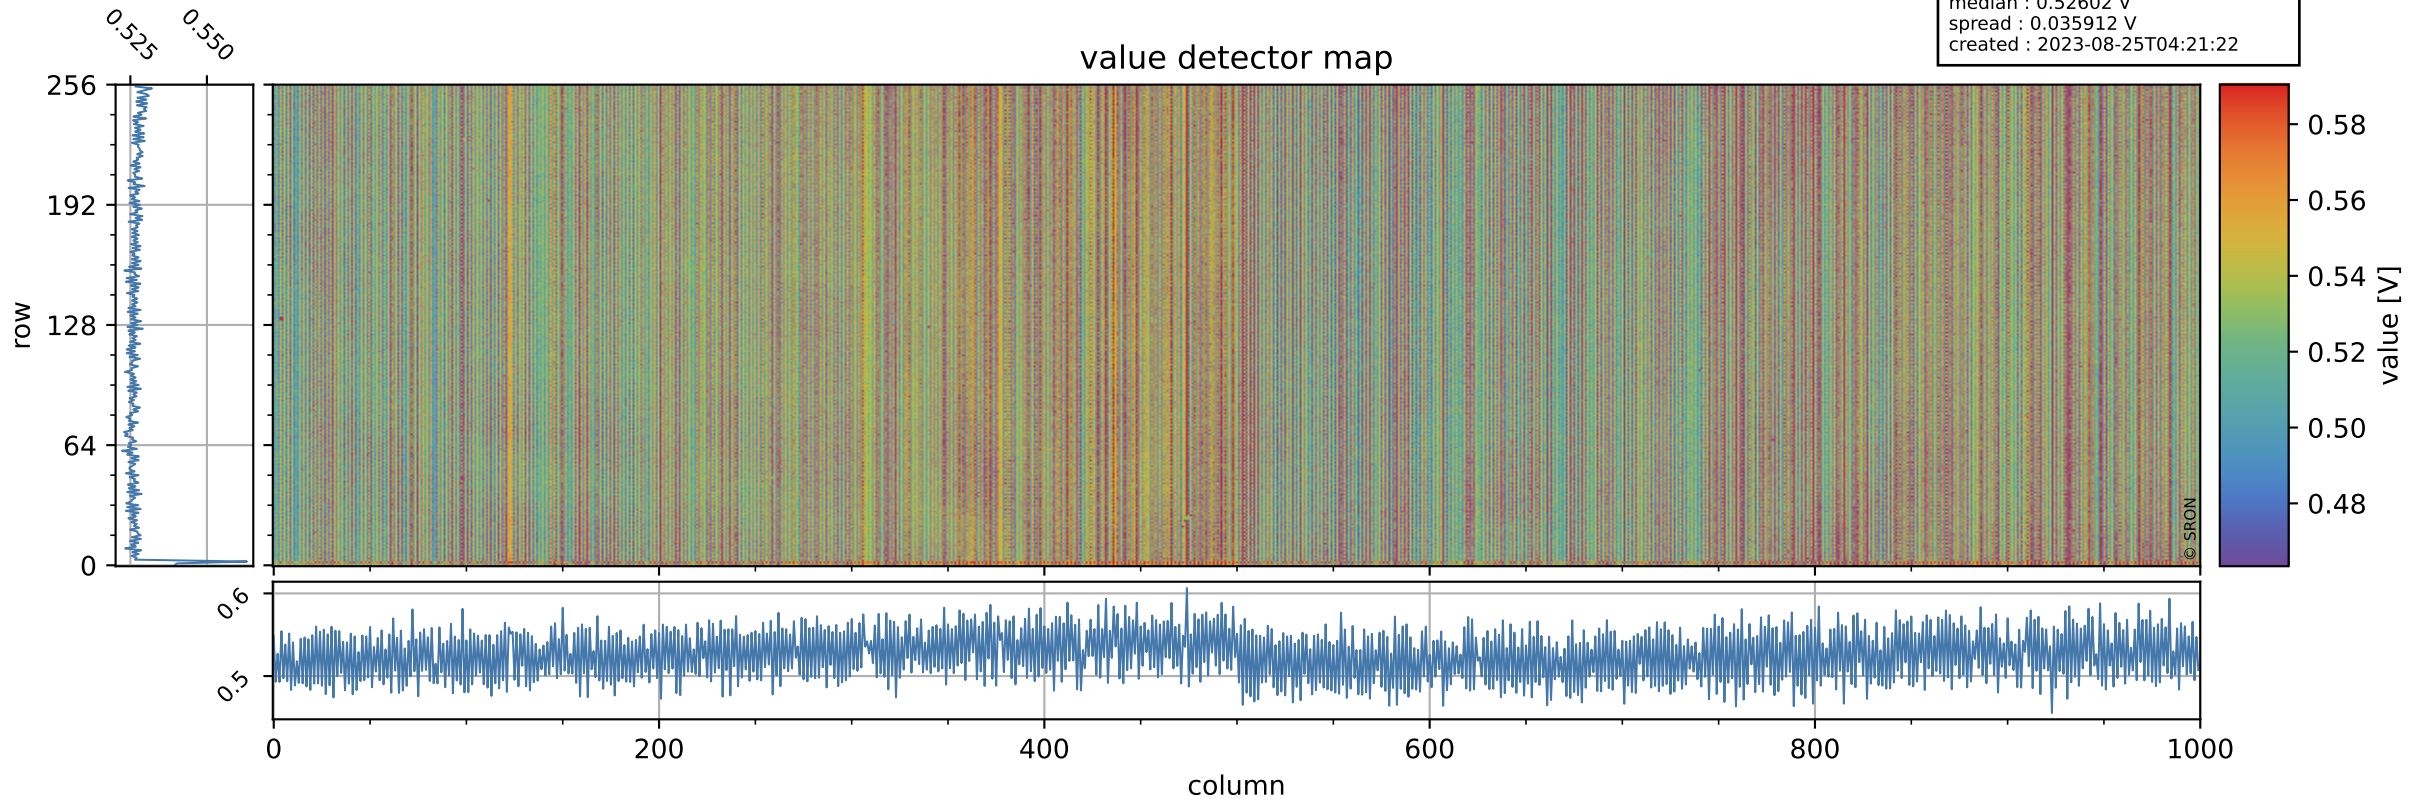

Tropomi SWIR offset (official)

orbits : 19 in [30337, 30382]
coverage : 2023-08-21 / 2023-08-24
median : 0.52602 V
spread : 0.035912 V
created : 2023-08-25T04:21:22

value detector map

Tropomi SWIR offset (official)

orbits : 19 in [30337, 30382]
coverage : 2023-08-21 / 2023-08-24
median : 30.176 μV
spread : 15.073 μV
created : 2023-08-25T04:21:22

Tropomi SWIR offset (official)

orbits : 19 in [30337, 30382]
coverage : 2023-08-21 / 2023-08-24
median : 0.011009 mV
spread : 0.40954 mV
created : 2023-08-25T04:21:23

value compared with SWIR offset CKD

Tropomi SWIR offset (official) ground-tracks of Sentinel-5P

orbits : 19 in [30337, 30382]
coverage : 2023-08-21 / 2023-08-24
created : 2023-08-25T04:21:23

Tropomi SWIR offset (official)

orbits : [2827, 30382]
coverage : 2018-04-30 / 2023-08-24
created : 2023-08-25T04:21:24

trend of detector median & temperatures