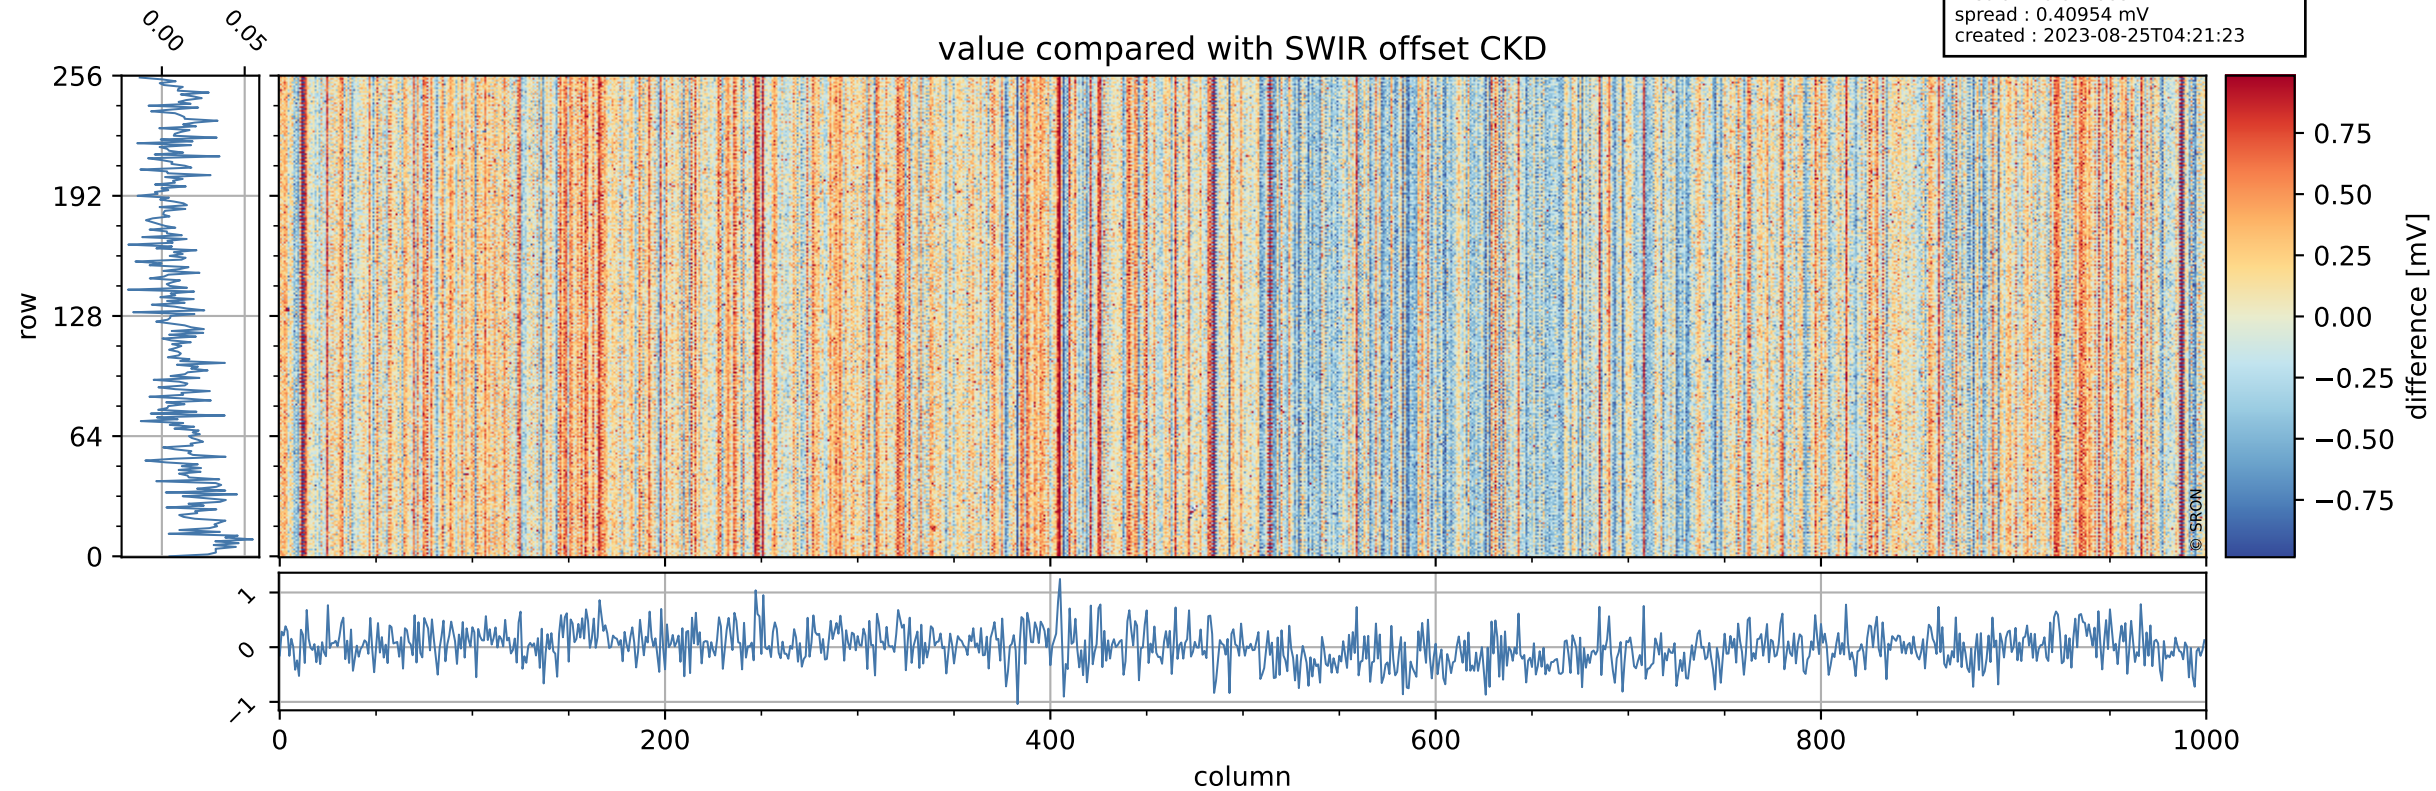

Tropomi SWIR offset (official)

orbits : 19 in [30337, 30382]
coverage : 2023-08-21 / 2023-08-24
median : 0.52602 V
spread : 0.035912 V
created : 2023-08-25T04:21:22

value detector map

Tropomi SWIR offset (official)

orbits : 19 in [30337, 30382]
coverage : 2023-08-21 / 2023-08-24
median : 30.176 μV
spread : 15.073 μV
created : 2023-08-25T04:21:22

Tropomi SWIR offset (official)

orbits : 19 in [30337, 30382]
coverage : 2023-08-21 / 2023-08-24
median : 0.011009 mV
spread : 0.40954 mV
created : 2023-08-25T04:21:23

value compared with SWIR offset CKD

Tropomi SWIR offset (official) ground-tracks of Sentinel-5P

orbits : 19 in [30337, 30382]
coverage : 2023-08-21 / 2023-08-24
created : 2023-08-25T04:21:23

Tropomi SWIR offset (official)

orbits : [2827, 30382]
coverage : 2018-04-30 / 2023-08-24
created : 2023-08-25T04:21:24

trend of detector median & temperatures