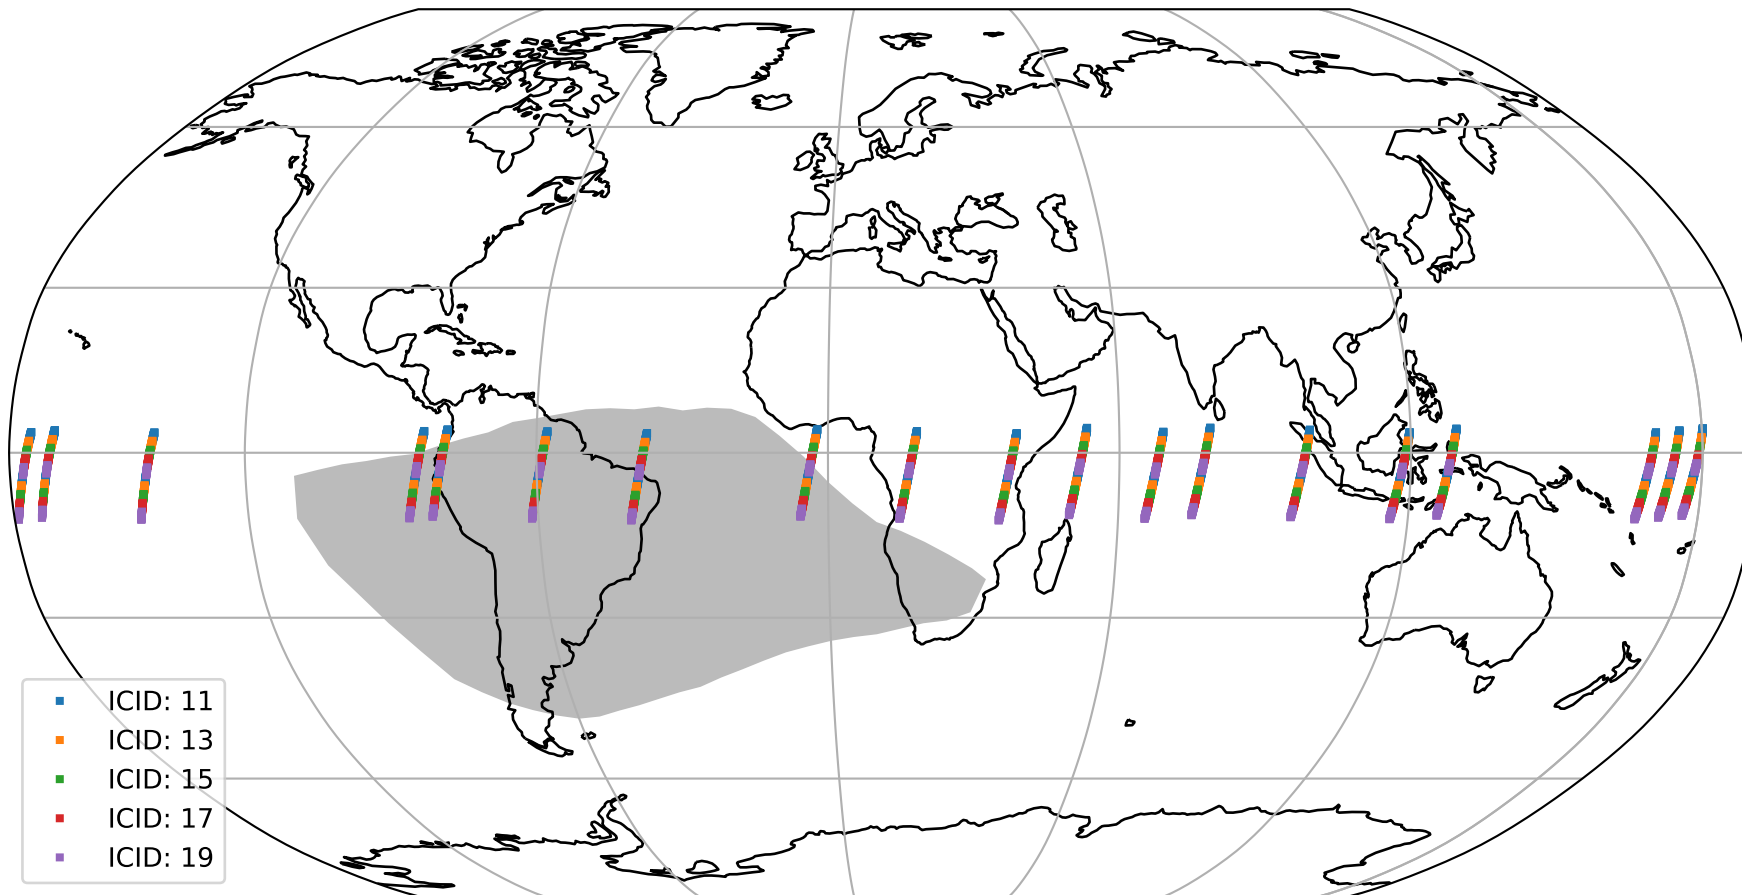

Tropomi SWIR offset (official)

orbits : 19 in [30337, 30382]
coverage : 2023-08-21 / 2023-08-24
median : 0.52602 V
spread : 0.035912 V
created : 2023-08-25T04:21:22

value detector map

Tropomi SWIR offset (official)

orbits : 19 in [30337, 30382]
coverage : 2023-08-21 / 2023-08-24
median : 30.176 μV
spread : 15.073 μV
created : 2023-08-25T04:21:22

Tropomi SWIR offset (official)

orbits : 19 in [30337, 30382]
coverage : 2023-08-21 / 2023-08-24
median : 0.011009 mV
spread : 0.40954 mV
created : 2023-08-25T04:21:23

value compared with SWIR offset CKD

Tropomi SWIR offset (official) ground-tracks of Sentinel-5P

orbits : 19 in [30337, 30382]
coverage : 2023-08-21 / 2023-08-24
created : 2023-08-25T04:21:23

Tropomi SWIR offset (official)

orbits : [2827, 30382]
coverage : 2018-04-30 / 2023-08-24
created : 2023-08-25T04:21:24

trend of detector median & temperatures