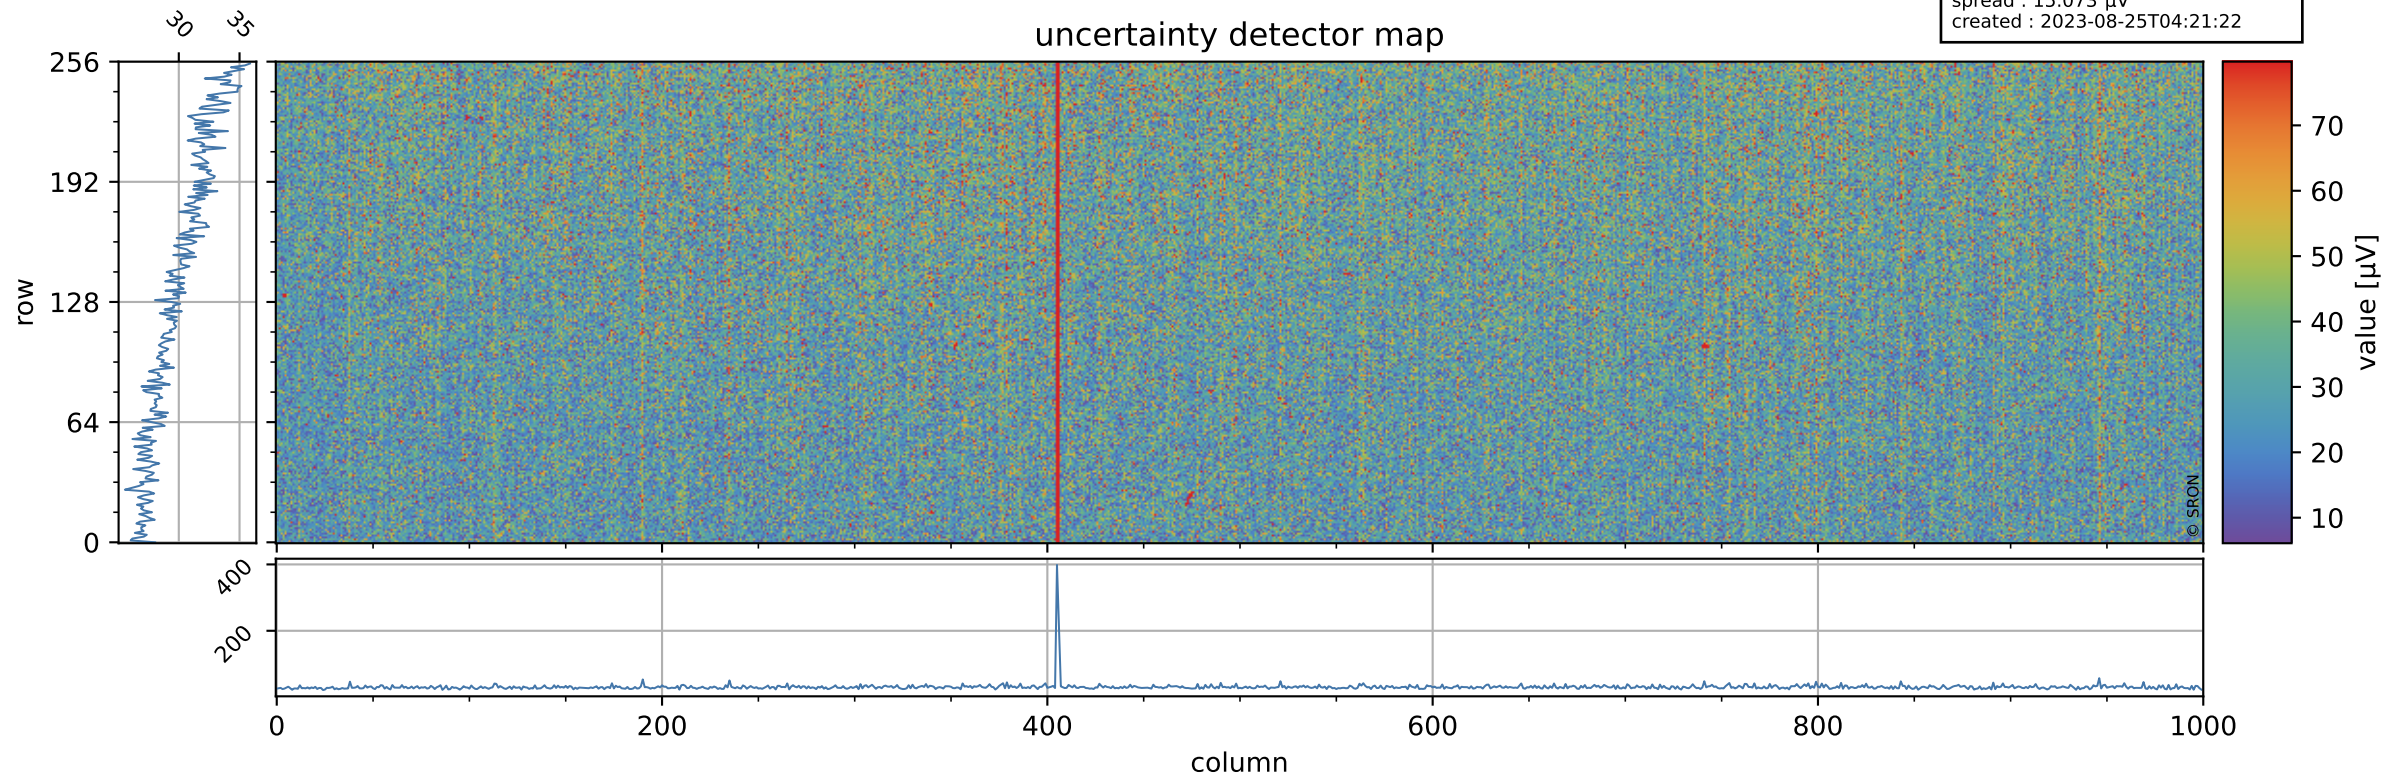

Tropomi SWIR offset (official)

orbits : 19 in [30337, 30382]
coverage : 2023-08-21 / 2023-08-24
median : 0.52602 V
spread : 0.035912 V
created : 2023-08-25T04:21:22

value detector map

Tropomi SWIR offset (official)

orbits : 19 in [30337, 30382]
coverage : 2023-08-21 / 2023-08-24
median : 30.176 μV
spread : 15.073 μV
created : 2023-08-25T04:21:22

Tropomi SWIR offset (official)

orbits : 19 in [30337, 30382]
coverage : 2023-08-21 / 2023-08-24
median : 0.011009 mV
spread : 0.40954 mV
created : 2023-08-25T04:21:23

value compared with SWIR offset CKD

Tropomi SWIR offset (official) ground-tracks of Sentinel-5P

orbits : 19 in [30337, 30382]
coverage : 2023-08-21 / 2023-08-24
created : 2023-08-25T04:21:23

Tropomi SWIR offset (official)

orbits : [2827, 30382]
coverage : 2018-04-30 / 2023-08-24
created : 2023-08-25T04:21:24

trend of detector median & temperatures