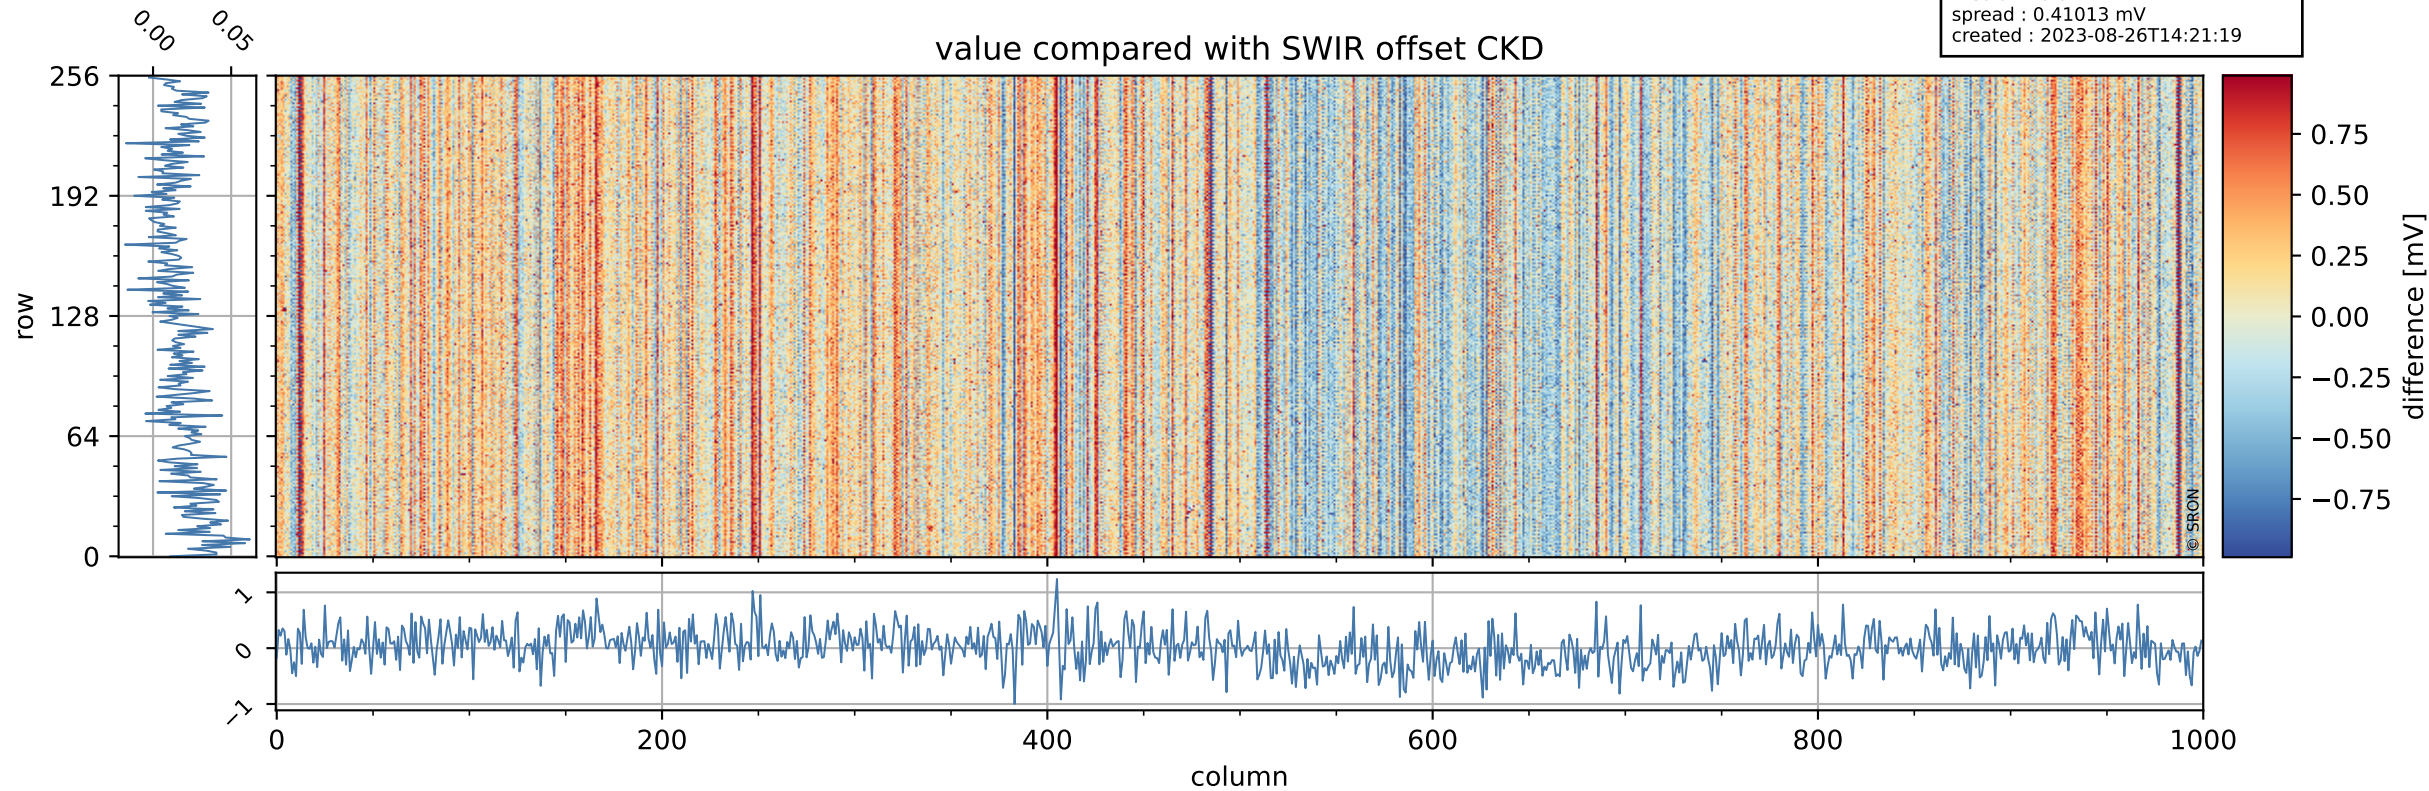

Tropomi SWIR offset (official)

orbits : 18 in [30352, 30397]
coverage : 2023-08-22 / 2023-08-25
median : 0.52603 V
spread : 0.035909 V
created : 2023-08-26T14:21:18

value detector map

Tropomi SWIR offset (official)

orbits : 18 in [30352, 30397]
coverage : 2023-08-22 / 2023-08-25
median : 30.968 μV
spread : 15.418 μV
created : 2023-08-26T14:21:19

Tropomi SWIR offset (official)

orbits : 18 in [30352, 30397]
coverage : 2023-08-22 / 2023-08-25
median : 0.017272 mV
spread : 0.41013 mV
created : 2023-08-26T14:21:19

value compared with SWIR offset CKD

Tropomi SWIR offset (official) ground-tracks of Sentinel-5P

orbits : 18 in [30352, 30397]
coverage : 2023-08-22 / 2023-08-25
created : 2023-08-26T14:21:19

Tropomi SWIR offset (official)

orbits : [2827, 30397]
coverage : 2018-04-30 / 2023-08-25
created : 2023-08-26T14:21:20

trend of detector median & temperatures