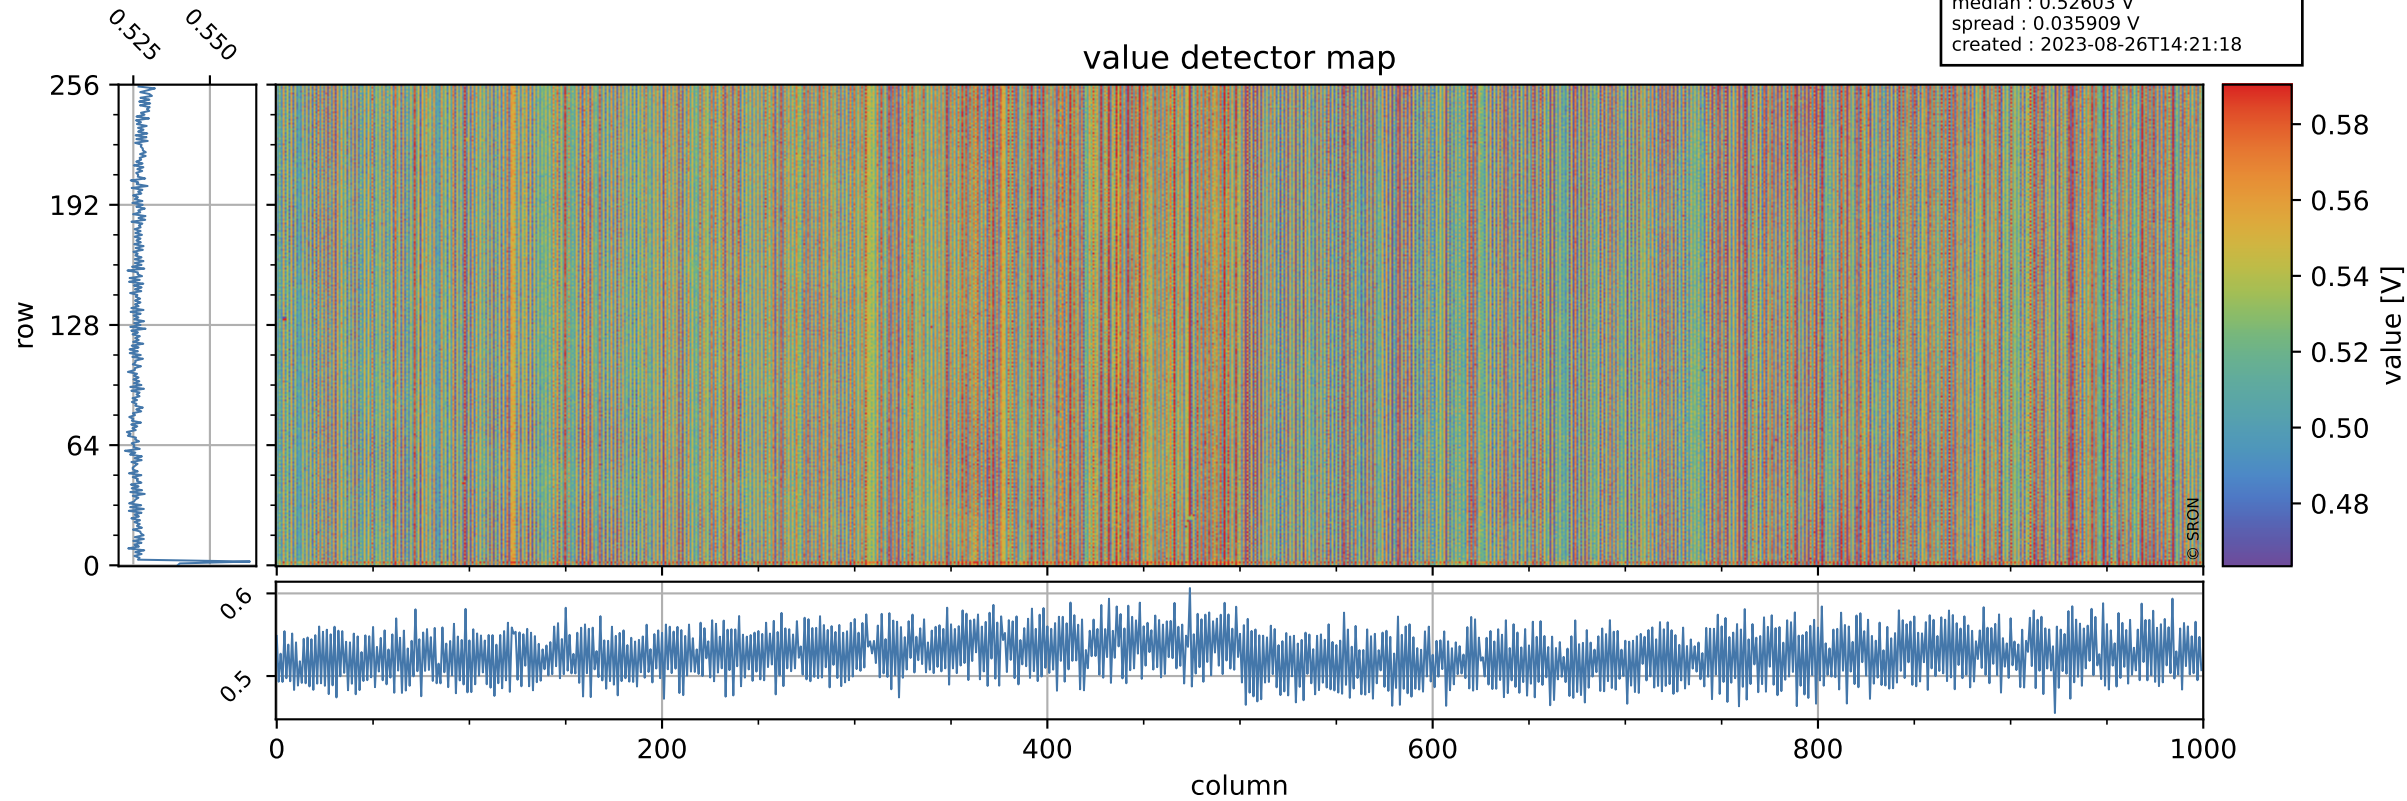

Tropomi SWIR offset (official)

orbits : 18 in [30352, 30397]
coverage : 2023-08-22 / 2023-08-25
median : 0.52603 V
spread : 0.035909 V
created : 2023-08-26T14:21:18

value detector map

Tropomi SWIR offset (official)

orbits : 18 in [30352, 30397]
coverage : 2023-08-22 / 2023-08-25
median : 30.968 μV
spread : 15.418 μV
created : 2023-08-26T14:21:19

Tropomi SWIR offset (official)

orbits : 18 in [30352, 30397]
coverage : 2023-08-22 / 2023-08-25
median : 0.017272 mV
spread : 0.41013 mV
created : 2023-08-26T14:21:19

value compared with SWIR offset CKD

Tropomi SWIR offset (official) ground-tracks of Sentinel-5P

orbits : 18 in [30352, 30397]
coverage : 2023-08-22 / 2023-08-25
created : 2023-08-26T14:21:19

Tropomi SWIR offset (official)

orbits : [2827, 30397]
coverage : 2018-04-30 / 2023-08-25
created : 2023-08-26T14:21:20

trend of detector median & temperatures