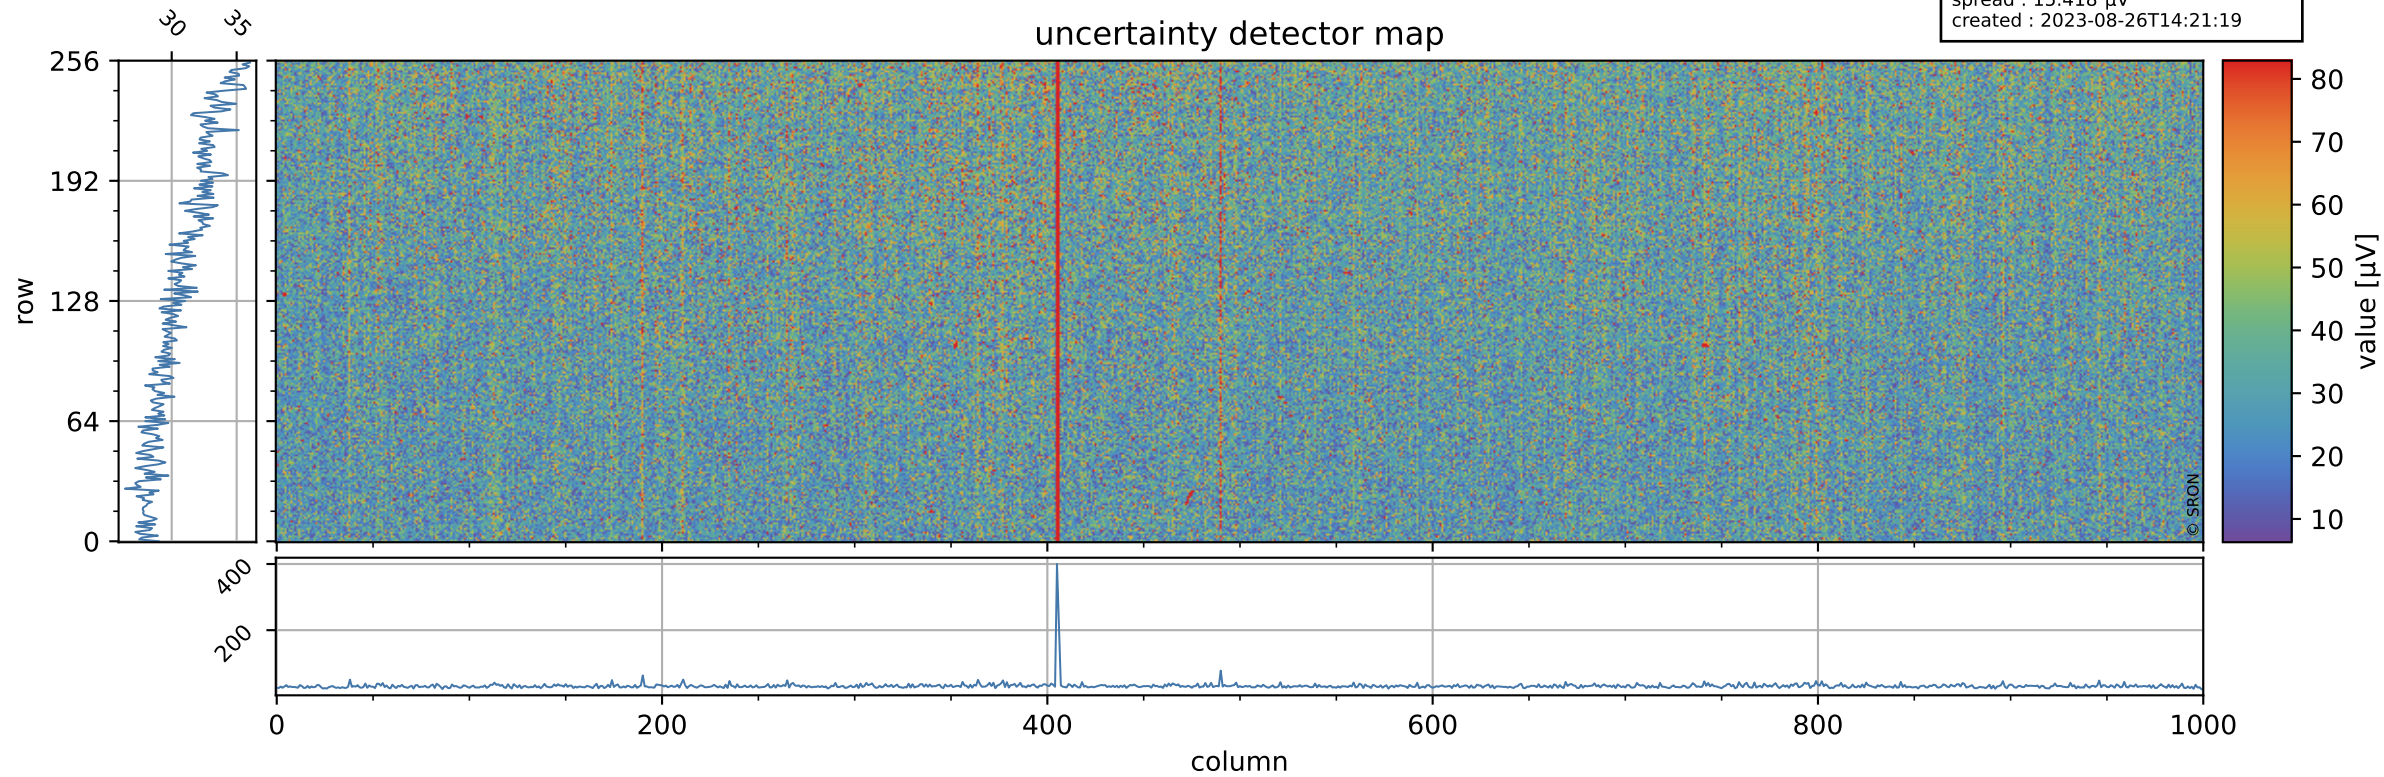

Tropomi SWIR offset (official)

orbits : 18 in [30352, 30397]
coverage : 2023-08-22 / 2023-08-25
median : 0.52603 V
spread : 0.035909 V
created : 2023-08-26T14:21:18

value detector map

Tropomi SWIR offset (official)

orbits : 18 in [30352, 30397]
coverage : 2023-08-22 / 2023-08-25
median : 30.968 μV
spread : 15.418 μV
created : 2023-08-26T14:21:19

Tropomi SWIR offset (official)

orbits : 18 in [30352, 30397]
coverage : 2023-08-22 / 2023-08-25
median : 0.017272 mV
spread : 0.41013 mV
created : 2023-08-26T14:21:19

value compared with SWIR offset CKD

Tropomi SWIR offset (official) ground-tracks of Sentinel-5P

orbits : 18 in [30352, 30397]
coverage : 2023-08-22 / 2023-08-25
created : 2023-08-26T14:21:19

Tropomi SWIR offset (official)

orbits : [2827, 30397]
coverage : 2018-04-30 / 2023-08-25
created : 2023-08-26T14:21:20

trend of detector median & temperatures