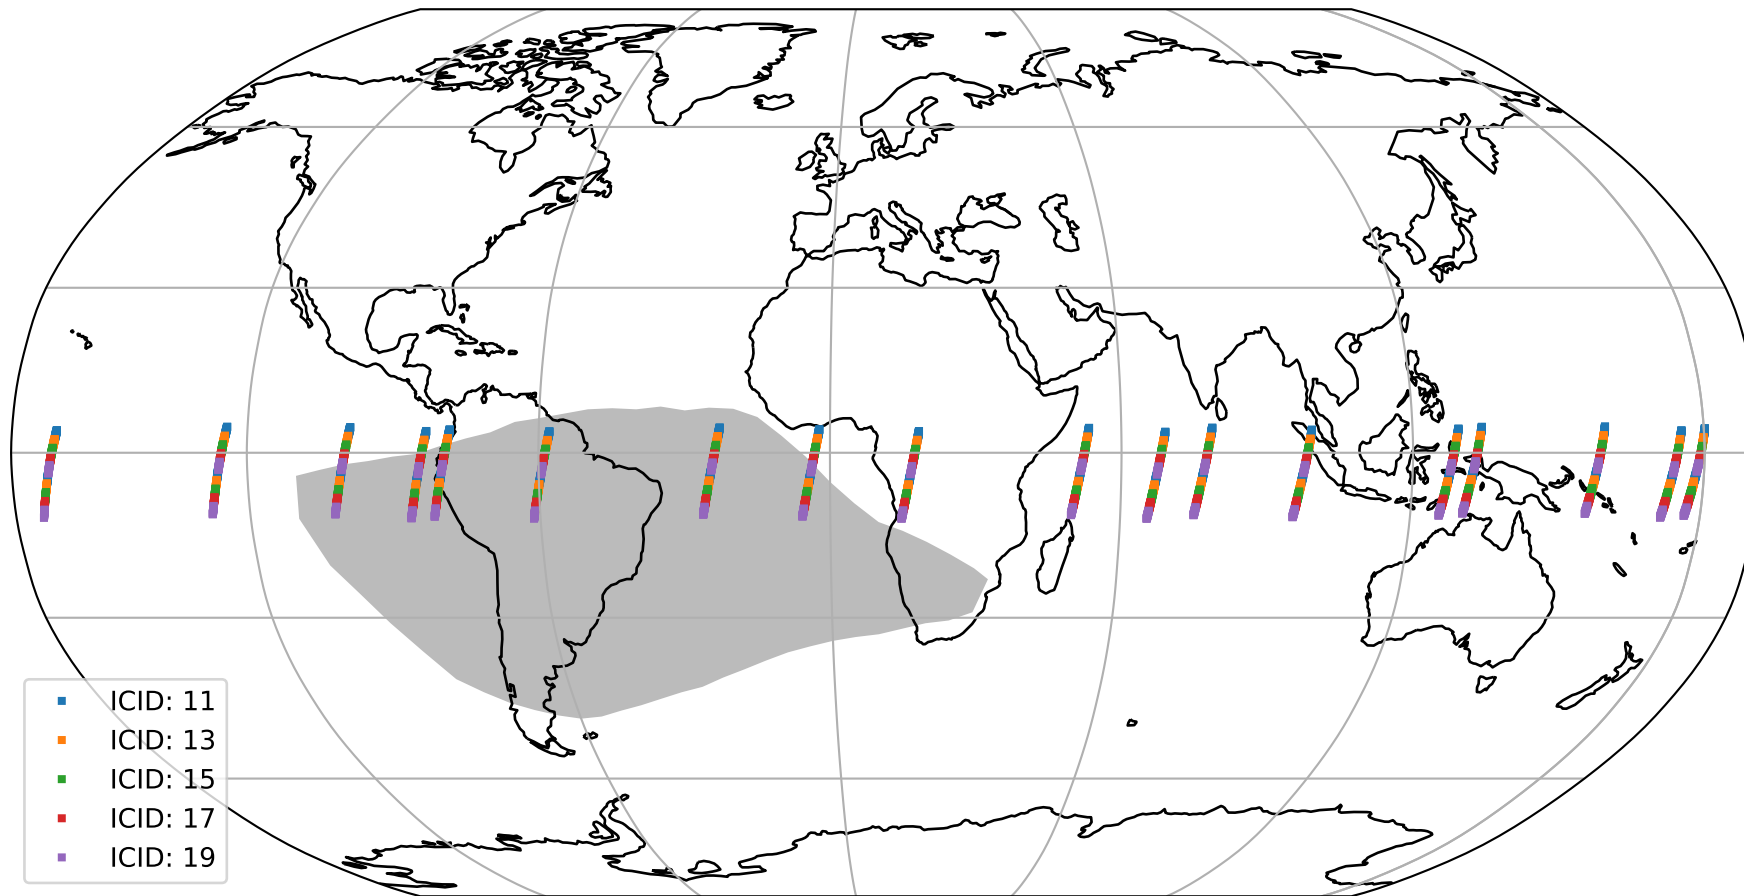

Tropomi SWIR offset (official)

orbits : 18 in [30352, 30397]
coverage : 2023-08-22 / 2023-08-25
median : 0.52603 V
spread : 0.035909 V
created : 2023-08-26T14:21:18

value detector map

Tropomi SWIR offset (official)

orbits : 18 in [30352, 30397]
coverage : 2023-08-22 / 2023-08-25
median : 30.968 μV
spread : 15.418 μV
created : 2023-08-26T14:21:19

Tropomi SWIR offset (official)

orbits : 18 in [30352, 30397]
coverage : 2023-08-22 / 2023-08-25
median : 0.017272 mV
spread : 0.41013 mV
created : 2023-08-26T14:21:19

value compared with SWIR offset CKD

Tropomi SWIR offset (official) ground-tracks of Sentinel-5P

orbits : 18 in [30352, 30397]
coverage : 2023-08-22 / 2023-08-25
created : 2023-08-26T14:21:19

Tropomi SWIR offset (official)

orbits : [2827, 30397]
coverage : 2018-04-30 / 2023-08-25
created : 2023-08-26T14:21:20

trend of detector median & temperatures