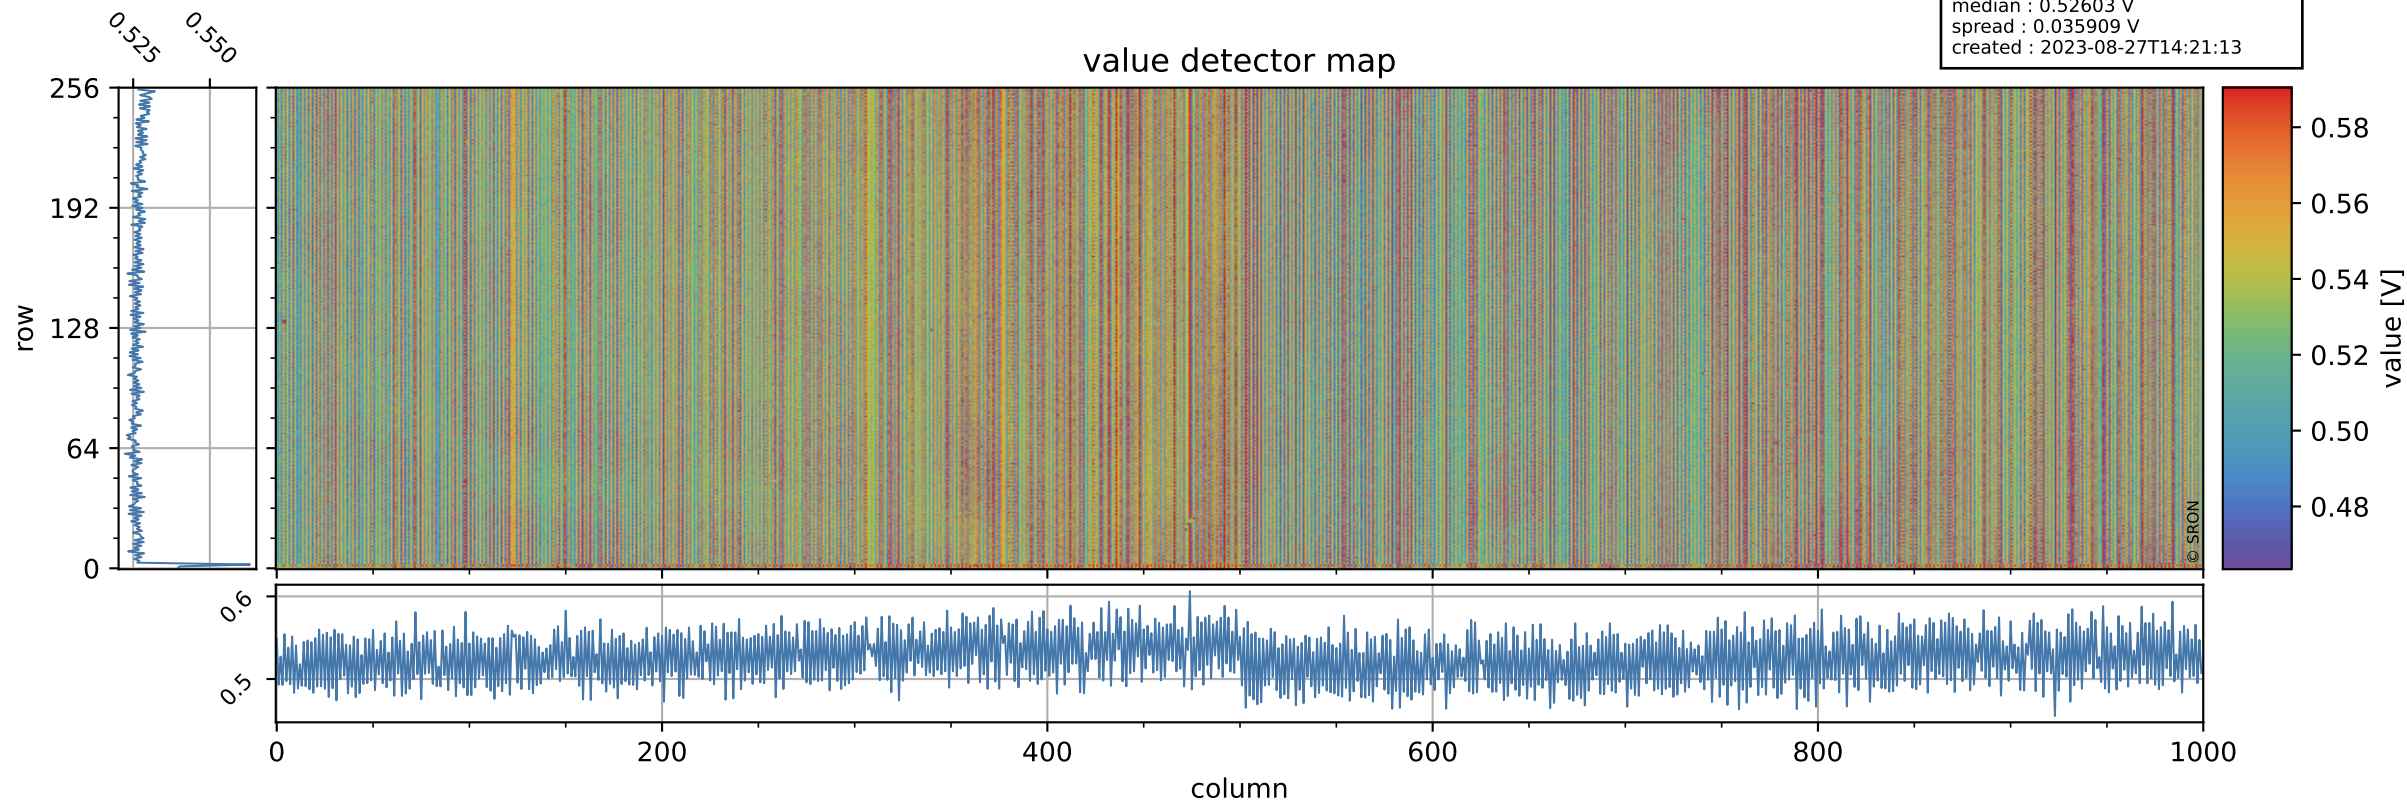

Tropomi SWIR offset (official)

orbits : 18 in [30367, 30412]
coverage : 2023-08-24 / 2023-08-27
median : 0.52603 V
spread : 0.035909 V
created : 2023-08-27T14:21:13

value detector map

Tropomi SWIR offset (official)

orbits : 18 in [30367, 30412]
coverage : 2023-08-24 / 2023-08-27
median : 30.571 μV
spread : 15.259 μV
created : 2023-08-27T14:21:13

Tropomi SWIR offset (official)

orbits : 18 in [30367, 30412]
coverage : 2023-08-24 / 2023-08-27
median : 0.024398 mV
spread : 0.40777 mV
created : 2023-08-27T14:21:14

value compared with SWIR offset CKD

Tropomi SWIR offset (official) ground-tracks of Sentinel-5P

orbits : 18 in [30367, 30412]
coverage : 2023-08-24 / 2023-08-27
created : 2023-08-27T14:21:14

Tropomi SWIR offset (official)

orbits : [2827, 30412]
coverage : 2018-04-30 / 2023-08-27
created : 2023-08-27T14:21:15

trend of detector median & temperatures