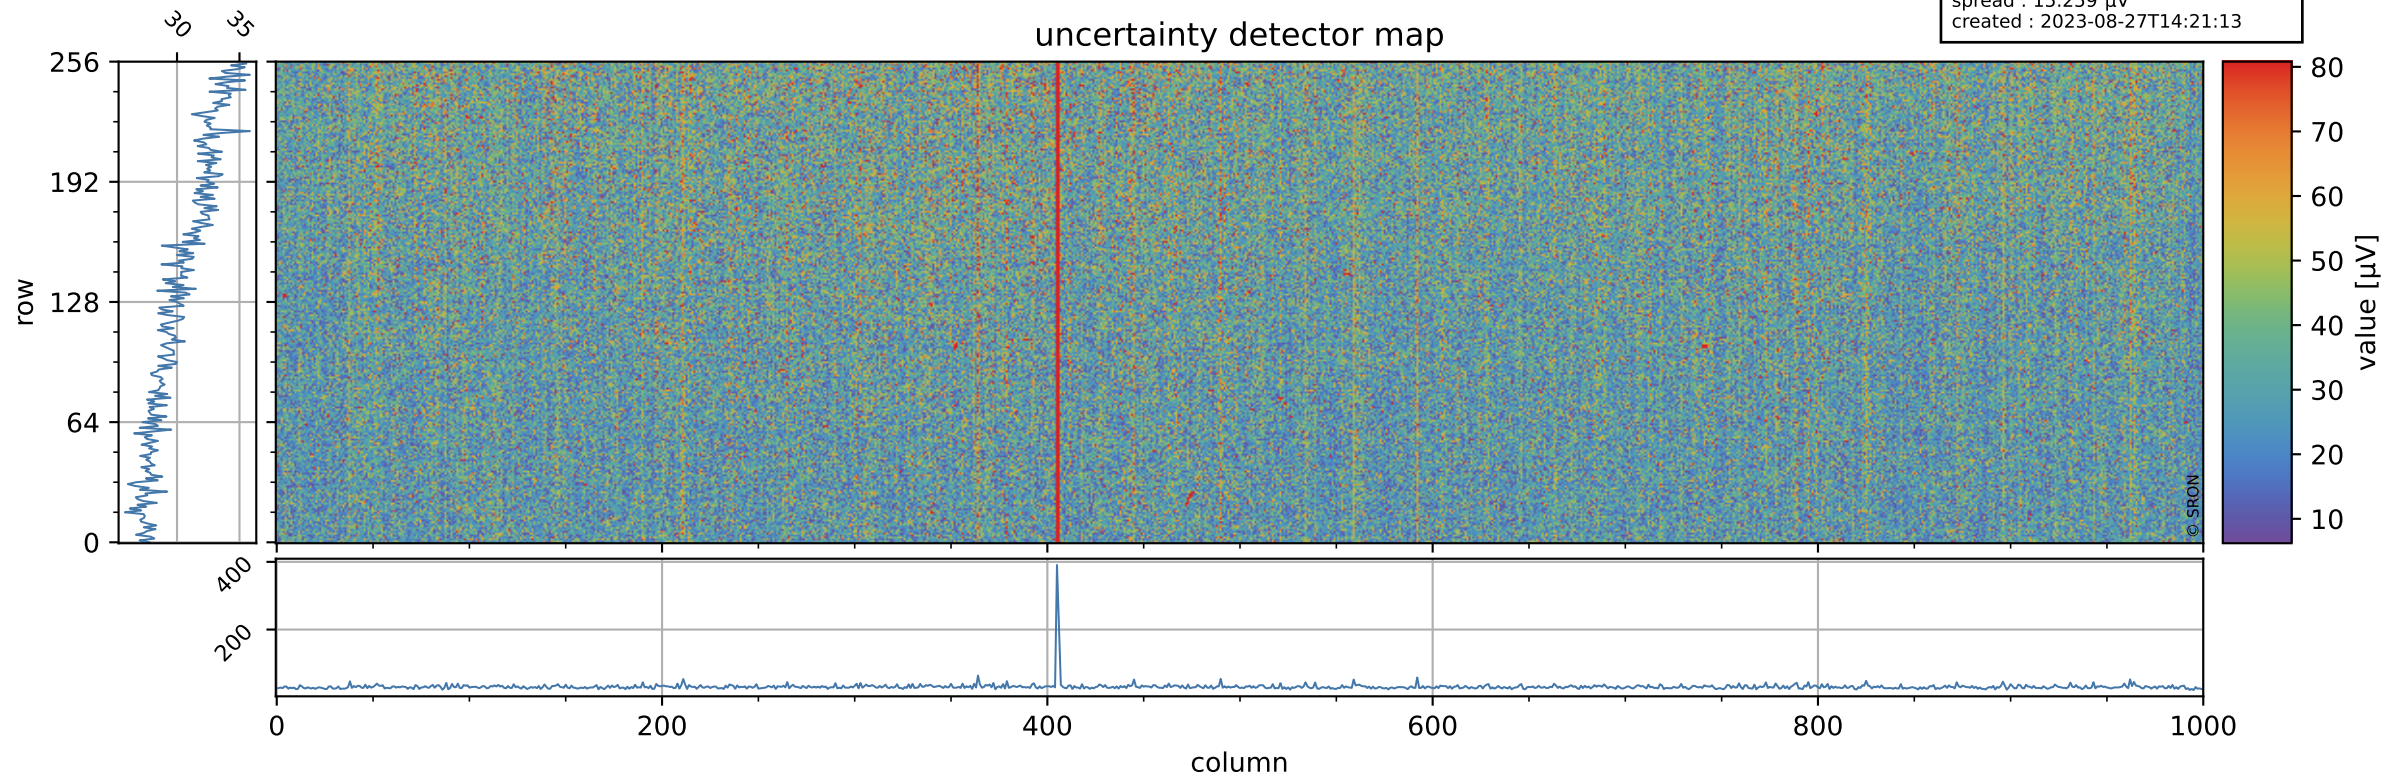

Tropomi SWIR offset (official)

orbits : 18 in [30367, 30412]
coverage : 2023-08-24 / 2023-08-27
median : 0.52603 V
spread : 0.035909 V
created : 2023-08-27T14:21:13

value detector map

Tropomi SWIR offset (official)

orbits : 18 in [30367, 30412]
coverage : 2023-08-24 / 2023-08-27
median : 30.571 μV
spread : 15.259 μV
created : 2023-08-27T14:21:13

Tropomi SWIR offset (official)

orbits : 18 in [30367, 30412]
coverage : 2023-08-24 / 2023-08-27
median : 0.024398 mV
spread : 0.40777 mV
created : 2023-08-27T14:21:14

value compared with SWIR offset CKD

Tropomi SWIR offset (official) ground-tracks of Sentinel-5P

orbits : 18 in [30367, 30412]
coverage : 2023-08-24 / 2023-08-27
created : 2023-08-27T14:21:14

Tropomi SWIR offset (official)

orbits : [2827, 30412]
coverage : 2018-04-30 / 2023-08-27
created : 2023-08-27T14:21:15

trend of detector median & temperatures