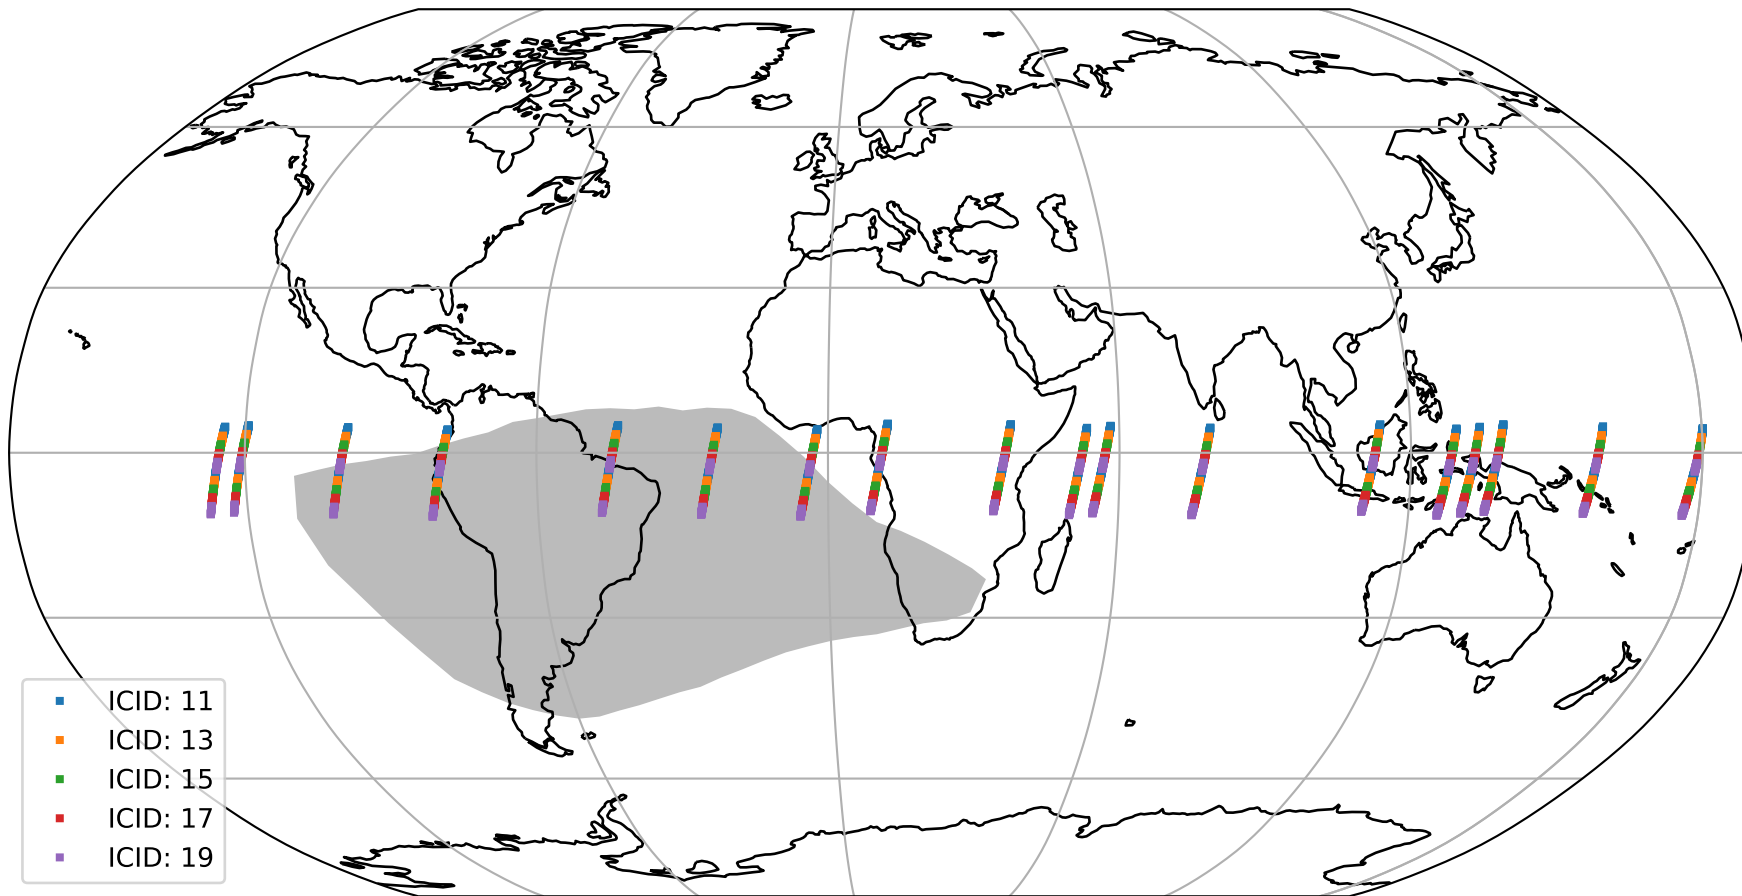

Tropomi SWIR offset (official)

orbits : 18 in [30367, 30412]
coverage : 2023-08-24 / 2023-08-27
median : 0.52603 V
spread : 0.035909 V
created : 2023-08-27T14:21:13

value detector map

Tropomi SWIR offset (official)

orbits : 18 in [30367, 30412]
coverage : 2023-08-24 / 2023-08-27
median : 30.571 μV
spread : 15.259 μV
created : 2023-08-27T14:21:13

Tropomi SWIR offset (official)

orbits : 18 in [30367, 30412]
coverage : 2023-08-24 / 2023-08-27
median : 0.024398 mV
spread : 0.40777 mV
created : 2023-08-27T14:21:14

value compared with SWIR offset CKD

Tropomi SWIR offset (official) ground-tracks of Sentinel-5P

orbits : 18 in [30367, 30412]
coverage : 2023-08-24 / 2023-08-27
created : 2023-08-27T14:21:14

Tropomi SWIR offset (official)

orbits : [2827, 30412]
coverage : 2018-04-30 / 2023-08-27
created : 2023-08-27T14:21:15

trend of detector median & temperatures