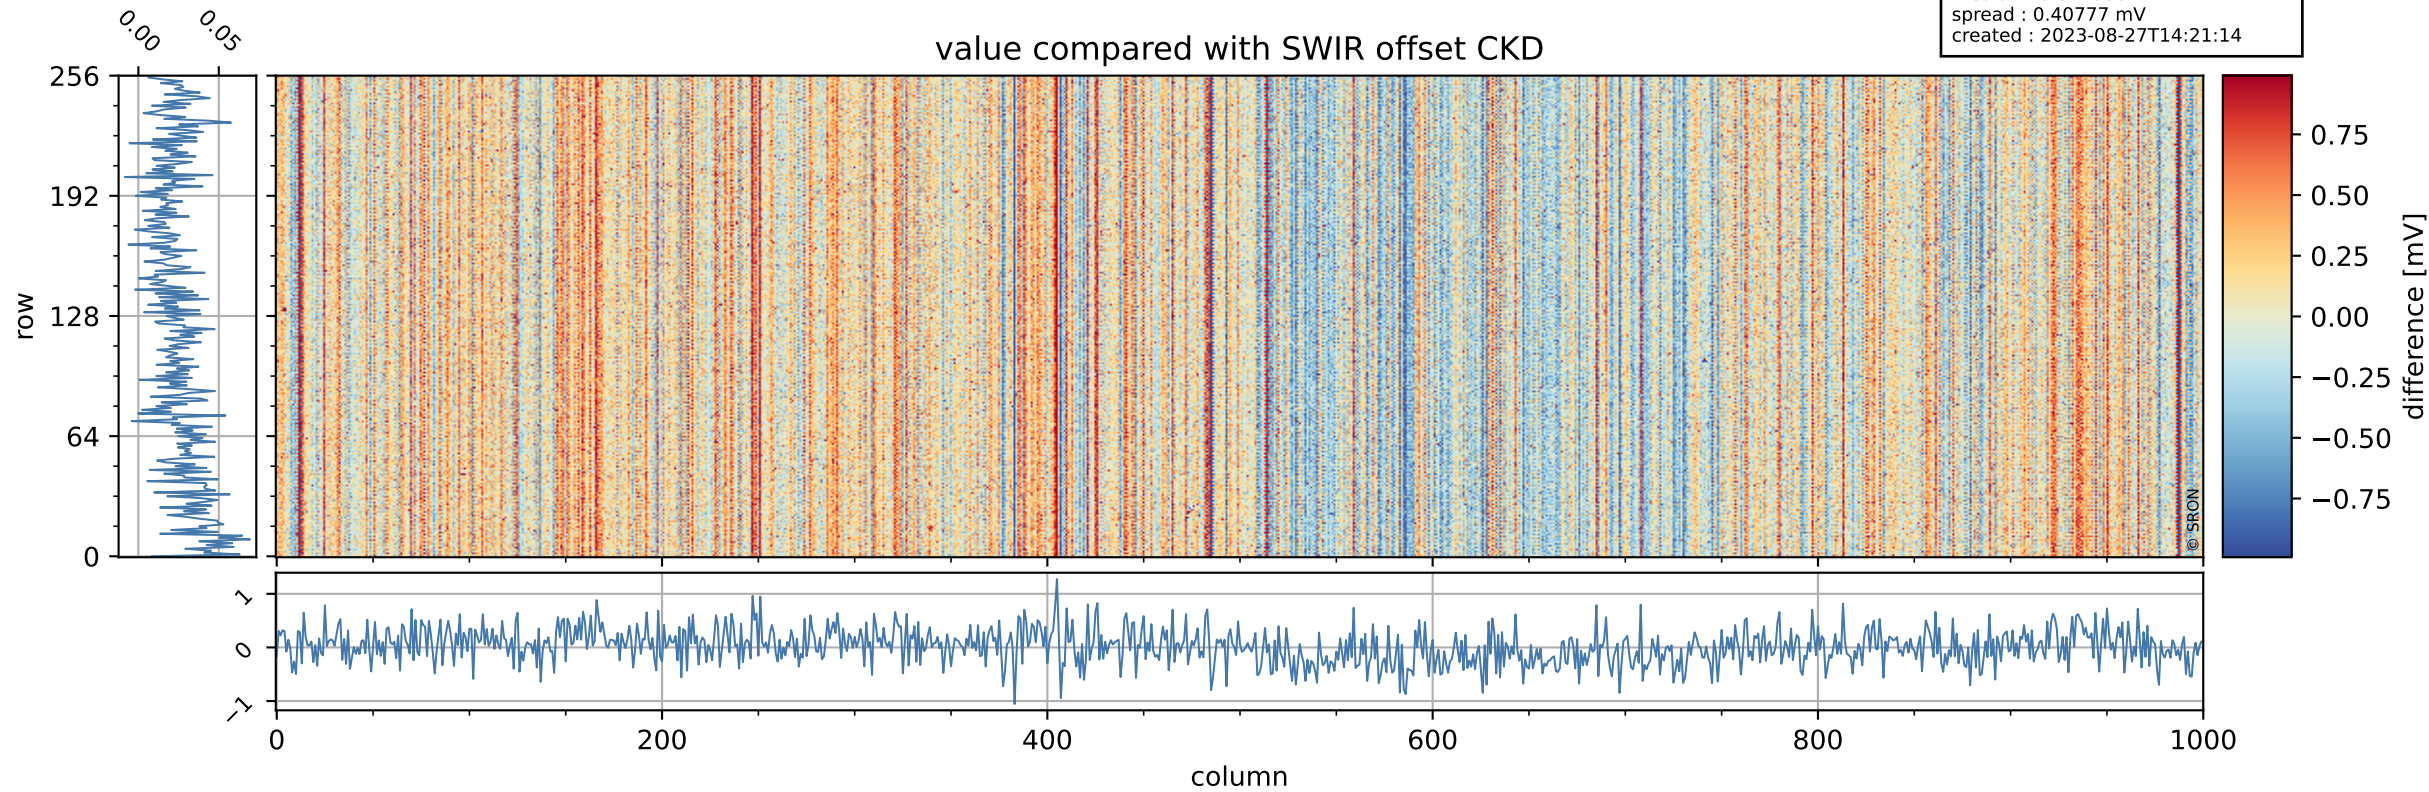

Tropomi SWIR offset (official)

orbits : 18 in [30367, 30412]
coverage : 2023-08-24 / 2023-08-27
median : 0.52603 V
spread : 0.035909 V
created : 2023-08-27T14:21:13

value detector map

Tropomi SWIR offset (official)

orbits : 18 in [30367, 30412]
coverage : 2023-08-24 / 2023-08-27
median : 30.571 μV
spread : 15.259 μV
created : 2023-08-27T14:21:13

Tropomi SWIR offset (official)

orbits : 18 in [30367, 30412]
coverage : 2023-08-24 / 2023-08-27
median : 0.024398 mV
spread : 0.40777 mV
created : 2023-08-27T14:21:14

value compared with SWIR offset CKD

Tropomi SWIR offset (official) ground-tracks of Sentinel-5P

orbits : 18 in [30367, 30412]
coverage : 2023-08-24 / 2023-08-27
created : 2023-08-27T14:21:14

Tropomi SWIR offset (official)

orbits : [2827, 30412]
coverage : 2018-04-30 / 2023-08-27
created : 2023-08-27T14:21:15

trend of detector median & temperatures