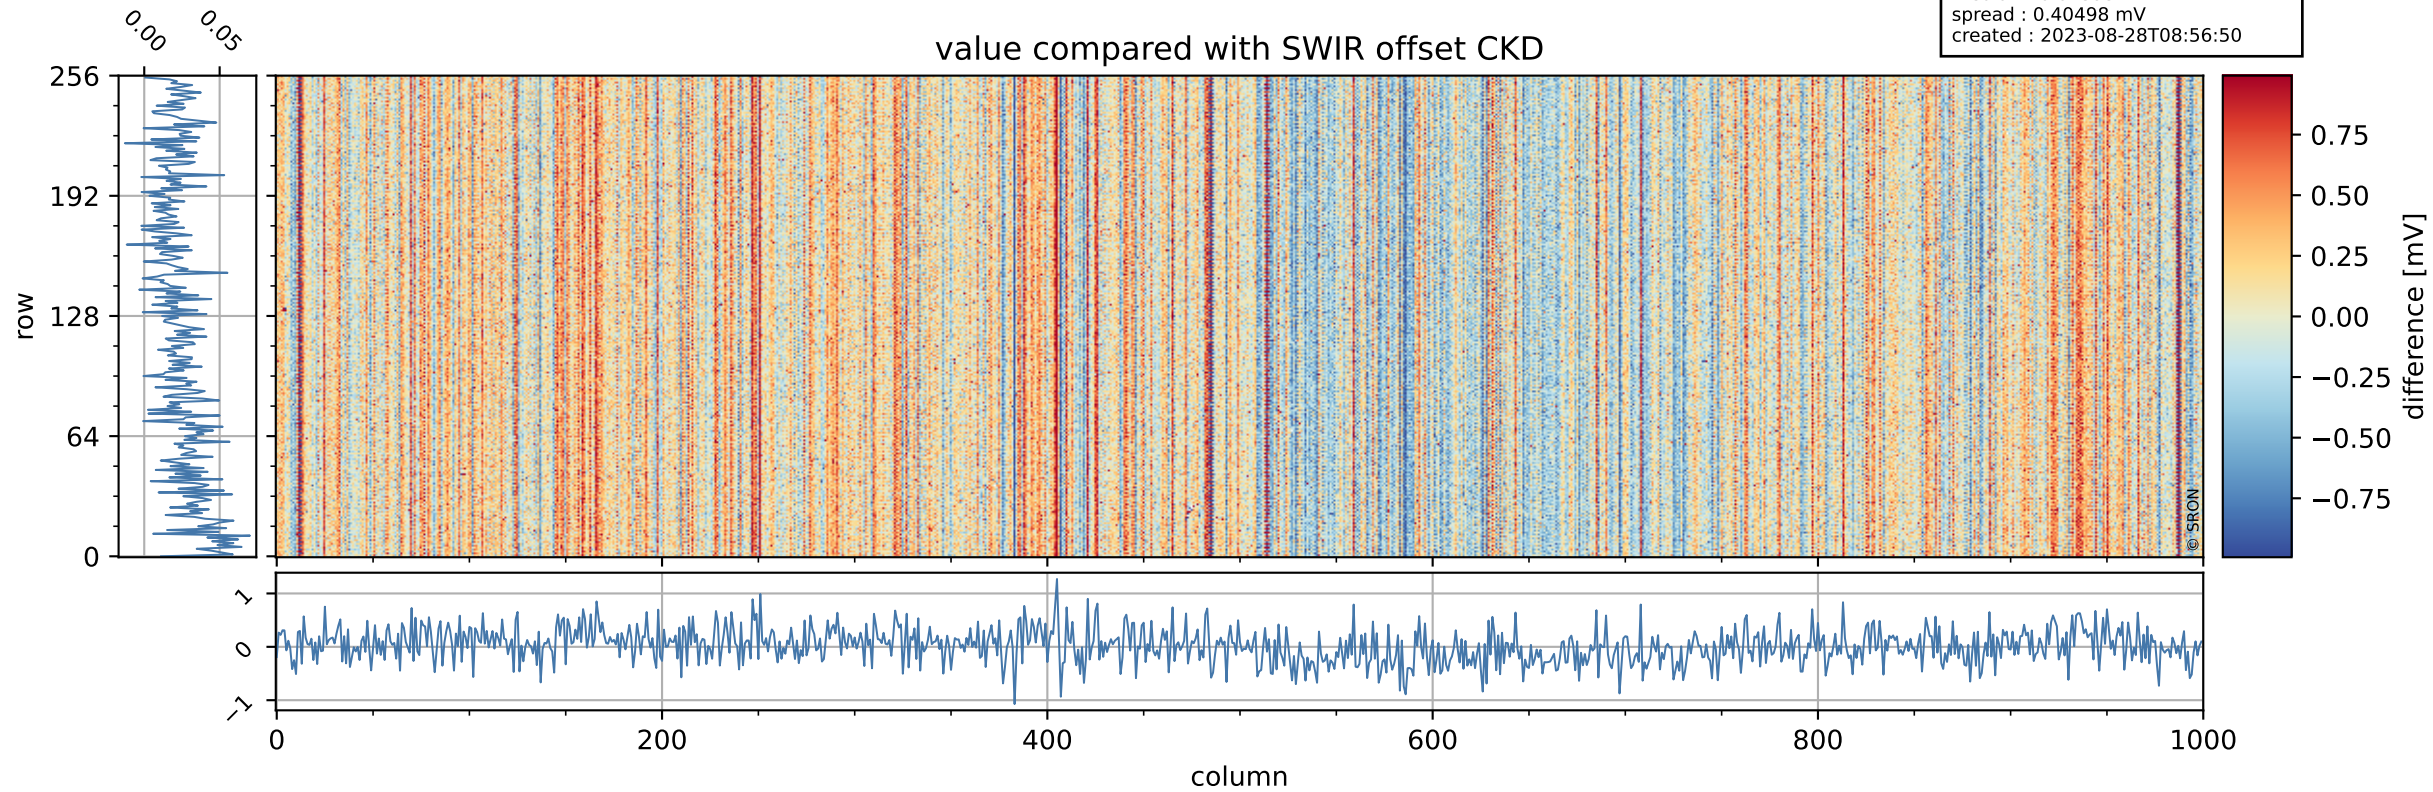

Tropomi SWIR offset (official)

orbits : 19 in [30382, 30427]
coverage : 2023-08-25 / 2023-08-28
median : 0.52604 V
spread : 0.035908 V
created : 2023-08-28T08:56:49

value detector map

Tropomi SWIR offset (official)

orbits : 19 in [30382, 30427]
coverage : 2023-08-25 / 2023-08-28
median : 29.901 μV
spread : 14.928 μV
created : 2023-08-28T08:56:49

Tropomi SWIR offset (official)

orbits : 19 in [30382, 30427]
coverage : 2023-08-25 / 2023-08-28
median : 0.023932 mV
spread : 0.40498 mV
created : 2023-08-28T08:56:50

value compared with SWIR offset CKD

Tropomi SWIR offset (official) ground-tracks of Sentinel-5P

orbits : 19 in [30382, 30427]
coverage : 2023-08-25 / 2023-08-28
created : 2023-08-28T08:56:50

Tropomi SWIR offset (official)

orbits : [2827, 30427]
coverage : 2018-04-30 / 2023-08-28
created : 2023-08-28T08:56:51

trend of detector median & temperatures