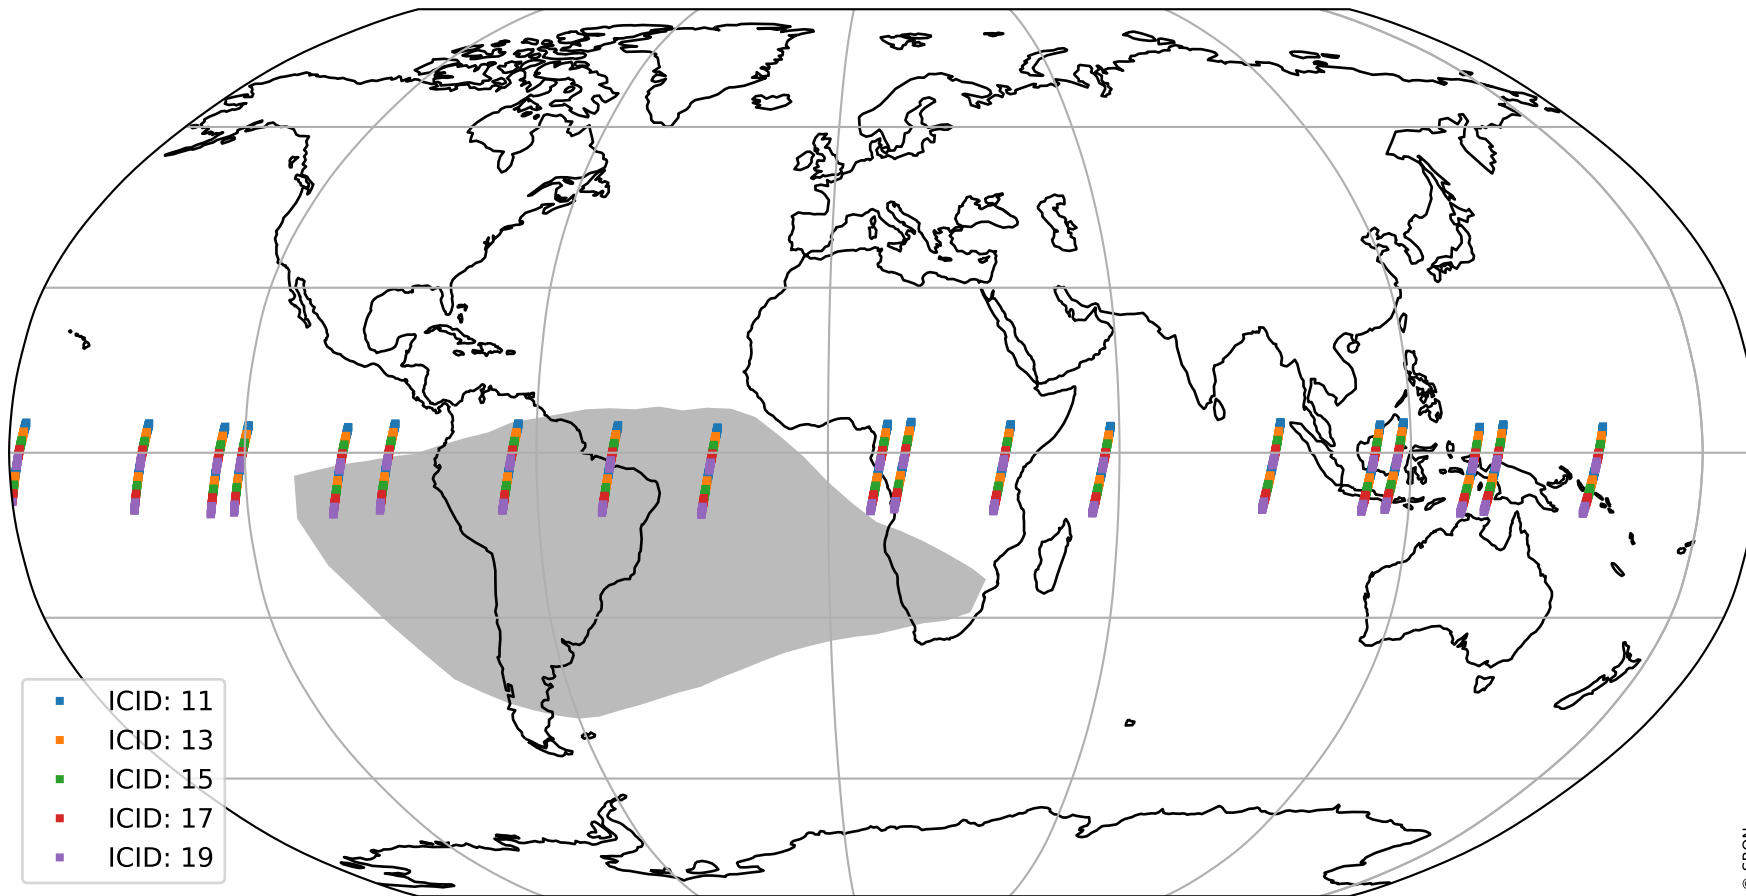

Tropomi SWIR offset (official)

orbits : 19 in [30382, 30427]
coverage : 2023-08-25 / 2023-08-28
median : 0.52604 V
spread : 0.035908 V
created : 2023-08-28T08:56:49

value detector map

Tropomi SWIR offset (official)

orbits : 19 in [30382, 30427]
coverage : 2023-08-25 / 2023-08-28
median : 29.901 μV
spread : 14.928 μV
created : 2023-08-28T08:56:49

Tropomi SWIR offset (official)

orbits : 19 in [30382, 30427]
coverage : 2023-08-25 / 2023-08-28
median : 0.023932 mV
spread : 0.40498 mV
created : 2023-08-28T08:56:50

value compared with SWIR offset CKD

Tropomi SWIR offset (official) ground-tracks of Sentinel-5P

orbits : 19 in [30382, 30427]
coverage : 2023-08-25 / 2023-08-28
created : 2023-08-28T08:56:50

Tropomi SWIR offset (official)

orbits : [2827, 30427]
coverage : 2018-04-30 / 2023-08-28
created : 2023-08-28T08:56:51

trend of detector median & temperatures