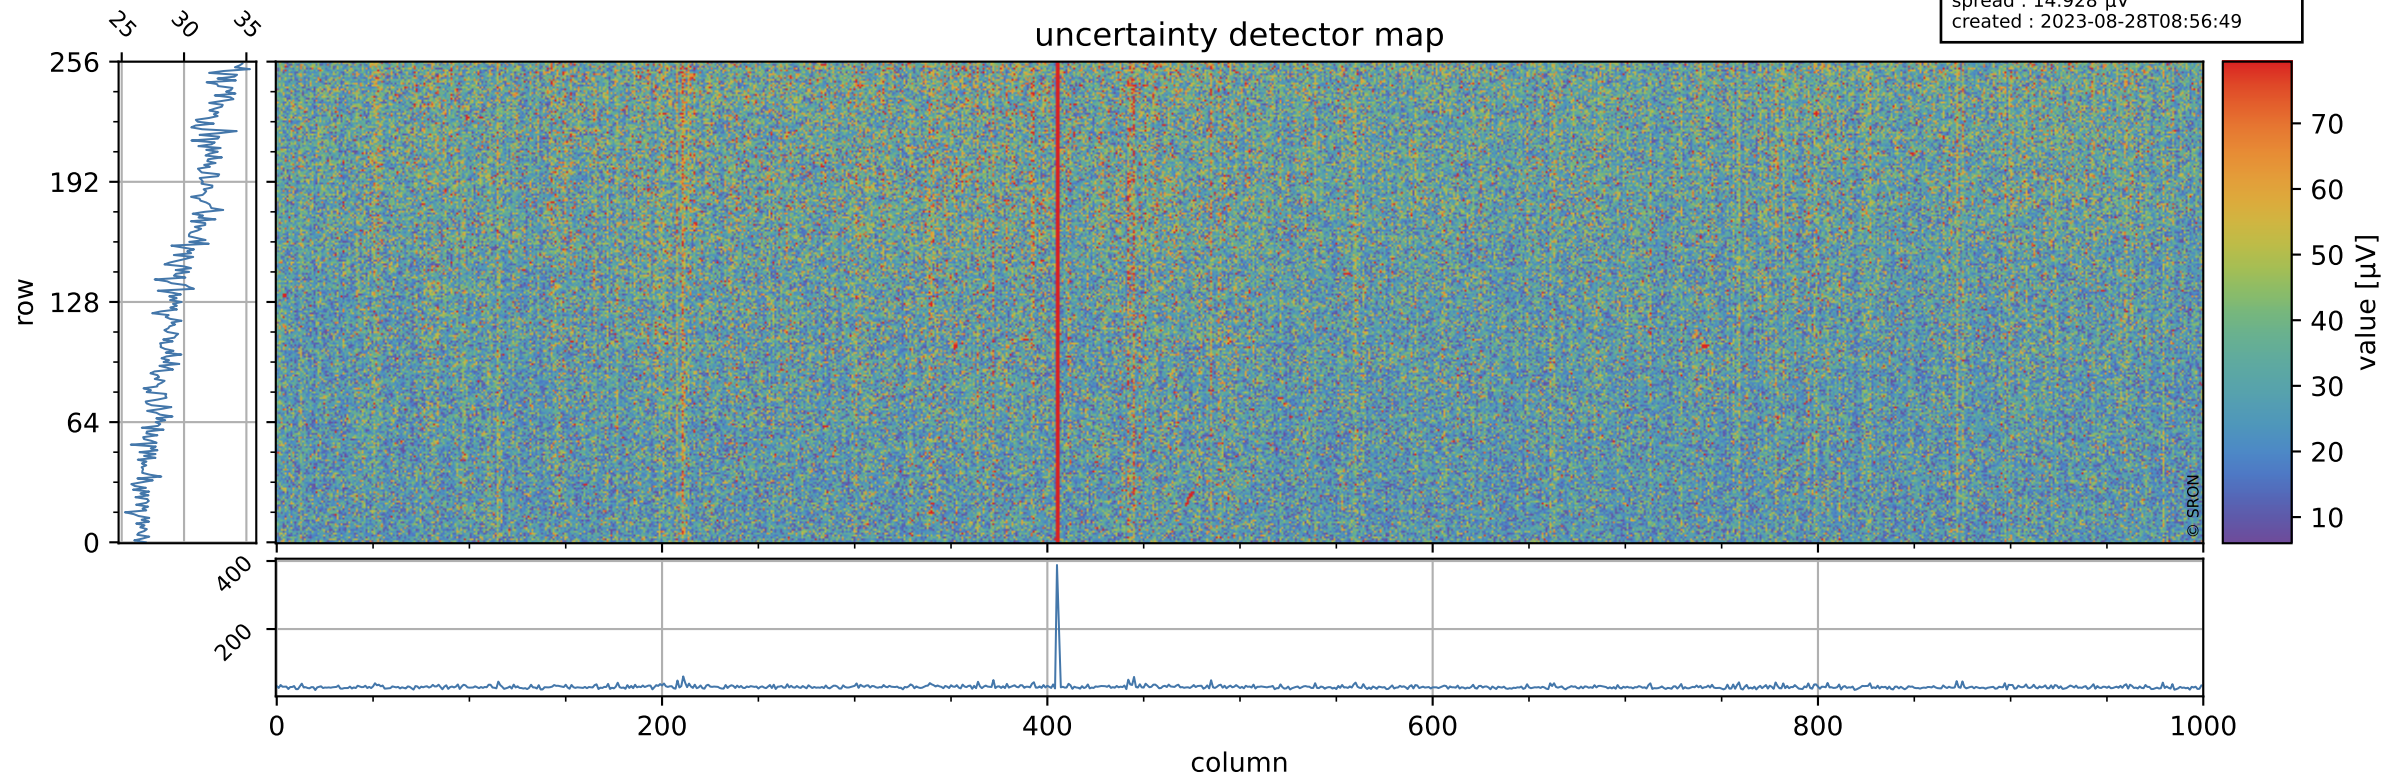

Tropomi SWIR offset (official)

orbits : 19 in [30382, 30427]
coverage : 2023-08-25 / 2023-08-28
median : 0.52604 V
spread : 0.035908 V
created : 2023-08-28T08:56:49

value detector map

Tropomi SWIR offset (official)

orbits : 19 in [30382, 30427]
coverage : 2023-08-25 / 2023-08-28
median : 29.901 μV
spread : 14.928 μV
created : 2023-08-28T08:56:49

Tropomi SWIR offset (official)

orbits : 19 in [30382, 30427]
coverage : 2023-08-25 / 2023-08-28
median : 0.023932 mV
spread : 0.40498 mV
created : 2023-08-28T08:56:50

value compared with SWIR offset CKD

Tropomi SWIR offset (official) ground-tracks of Sentinel-5P

orbits : 19 in [30382, 30427]
coverage : 2023-08-25 / 2023-08-28
created : 2023-08-28T08:56:50

Tropomi SWIR offset (official)

orbits : [2827, 30427]
coverage : 2018-04-30 / 2023-08-28
created : 2023-08-28T08:56:51

trend of detector median & temperatures