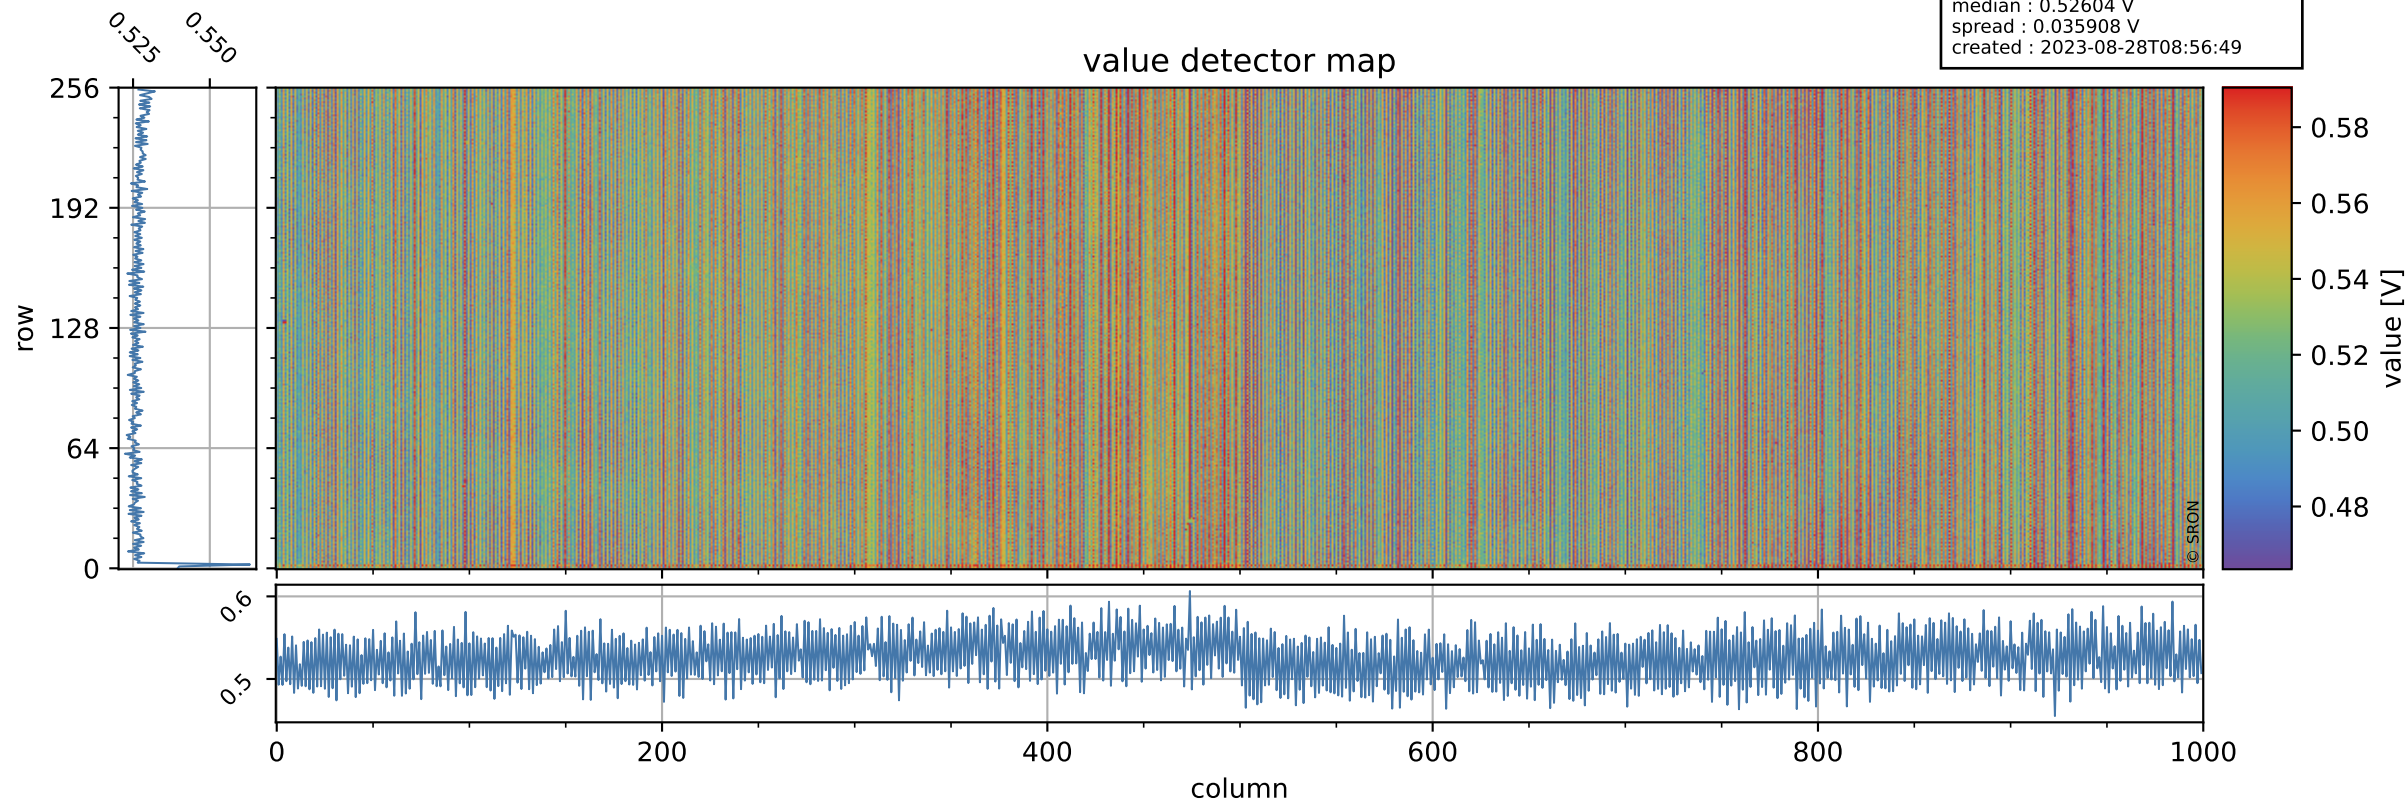

Tropomi SWIR offset (official)

orbits : 19 in [30382, 30427]
coverage : 2023-08-25 / 2023-08-28
median : 0.52604 V
spread : 0.035908 V
created : 2023-08-28T08:56:49

value detector map

Tropomi SWIR offset (official)

orbits : 19 in [30382, 30427]
coverage : 2023-08-25 / 2023-08-28
median : 29.901 μV
spread : 14.928 μV
created : 2023-08-28T08:56:49

Tropomi SWIR offset (official)

orbits : 19 in [30382, 30427]
coverage : 2023-08-25 / 2023-08-28
median : 0.023932 mV
spread : 0.40498 mV
created : 2023-08-28T08:56:50

value compared with SWIR offset CKD

Tropomi SWIR offset (official) ground-tracks of Sentinel-5P

orbits : 19 in [30382, 30427]
coverage : 2023-08-25 / 2023-08-28
created : 2023-08-28T08:56:50

Tropomi SWIR offset (official)

orbits : [2827, 30427]
coverage : 2018-04-30 / 2023-08-28
created : 2023-08-28T08:56:51

trend of detector median & temperatures