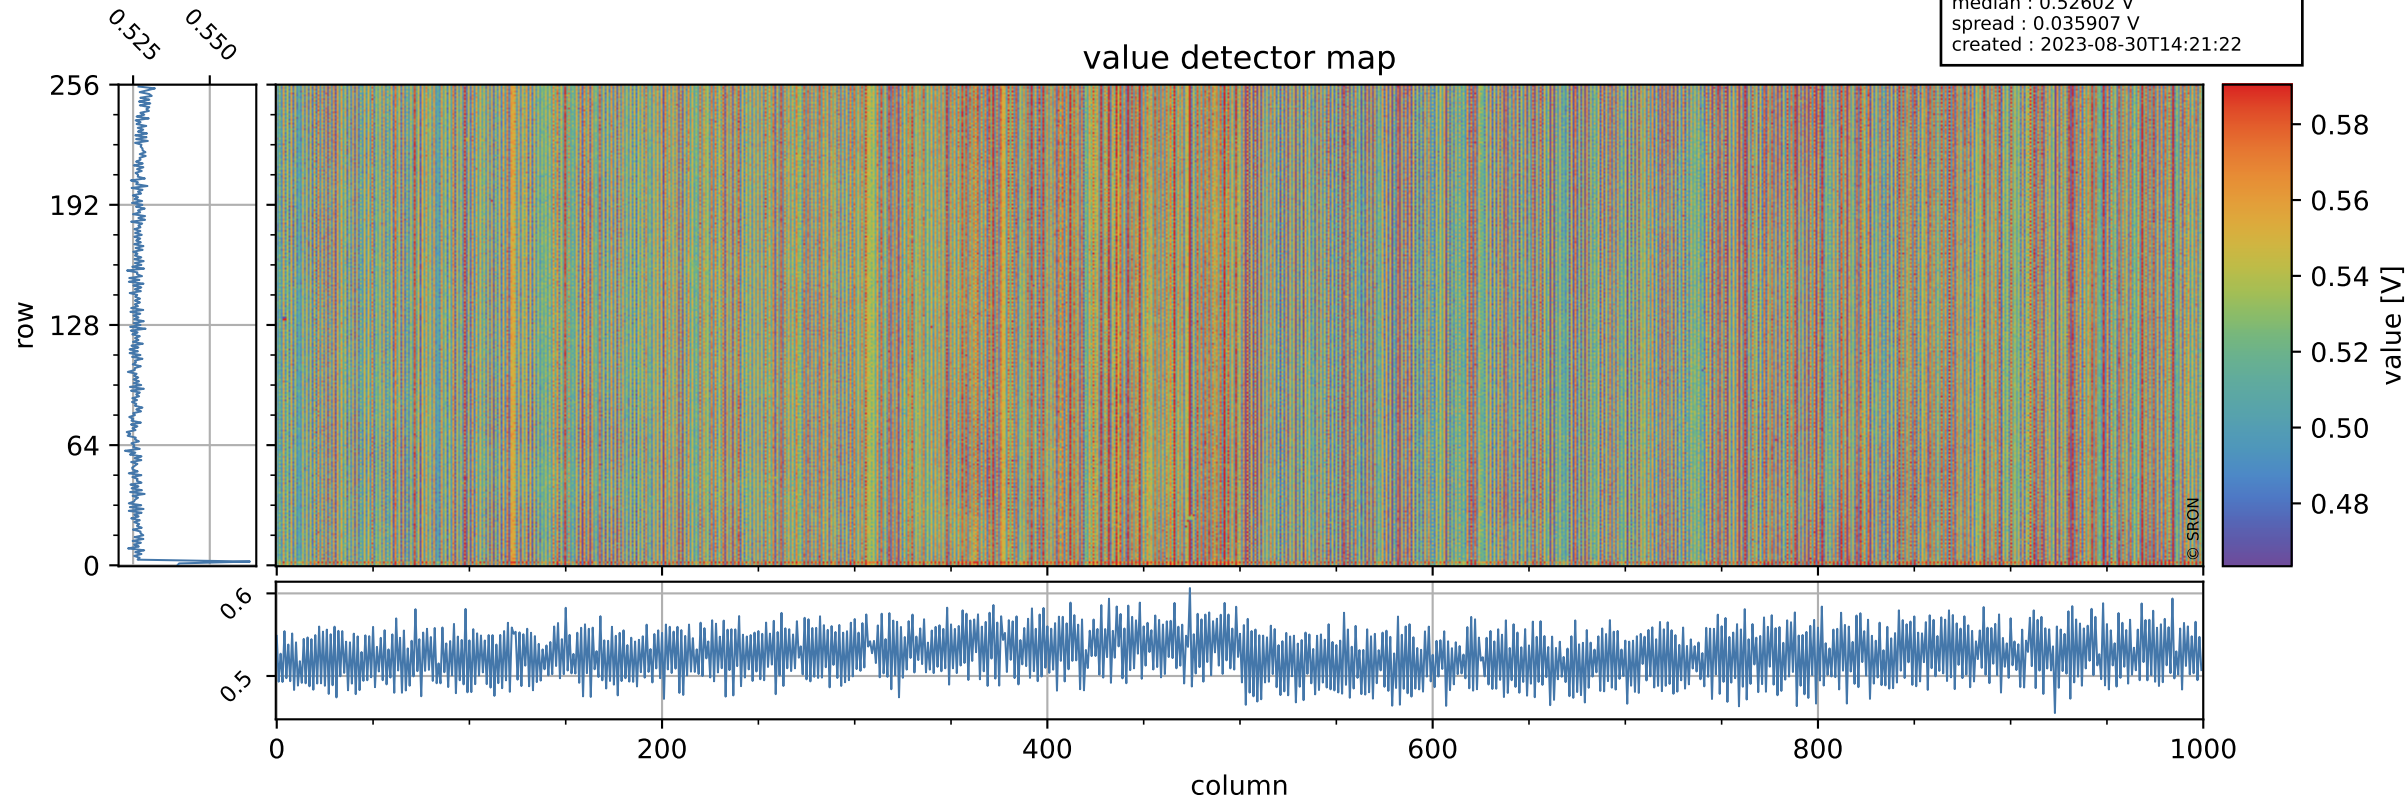

Tropomi SWIR offset (official)

orbits : 20 in [30412, 30457]
coverage : 2023-08-27 / 2023-08-30
median : 0.52602 V
spread : 0.035907 V
created : 2023-08-30T14:21:22

value detector map

Tropomi SWIR offset (official)

orbits : 20 in [30412, 30457]
coverage : 2023-08-27 / 2023-08-30
median : 29.561 μV
spread : 14.872 μV
created : 2023-08-30T14:21:22

Tropomi SWIR offset (official)

orbits : 20 in [30412, 30457]
coverage : 2023-08-27 / 2023-08-30
median : 0.010227 mV
spread : 0.4079 mV
created : 2023-08-30T14:21:22

value compared with SWIR offset CKD

Tropomi SWIR offset (official) ground-tracks of Sentinel-5P

orbits : 20 in [30412, 30457]
coverage : 2023-08-27 / 2023-08-30
created : 2023-08-30T14:21:23

Tropomi SWIR offset (official)

orbits : [2827, 30457]
coverage : 2018-04-30 / 2023-08-30
created : 2023-08-30T14:21:23

trend of detector median & temperatures