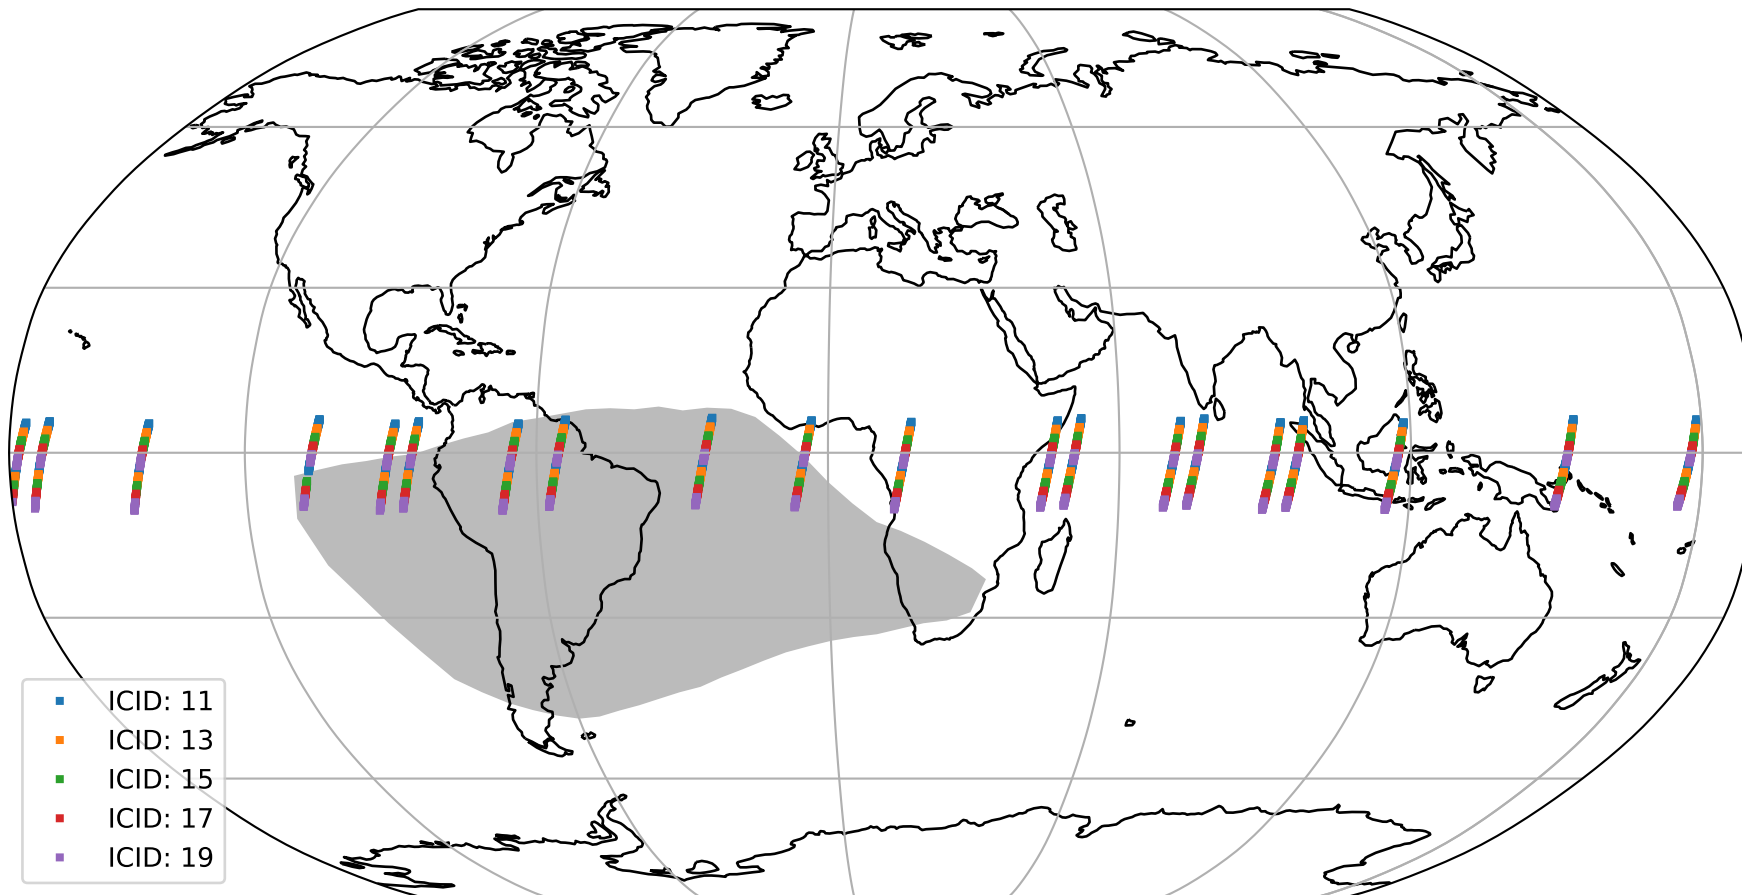

Tropomi SWIR offset (official)

orbits : 20 in [30412, 30457]
coverage : 2023-08-27 / 2023-08-30
median : 0.52602 V
spread : 0.035907 V
created : 2023-08-30T14:21:22

value detector map

Tropomi SWIR offset (official)

orbits : 20 in [30412, 30457]
coverage : 2023-08-27 / 2023-08-30
median : 29.561 μV
spread : 14.872 μV
created : 2023-08-30T14:21:22

Tropomi SWIR offset (official)

orbits : 20 in [30412, 30457]
coverage : 2023-08-27 / 2023-08-30
median : 0.010227 mV
spread : 0.4079 mV
created : 2023-08-30T14:21:22

value compared with SWIR offset CKD

Tropomi SWIR offset (official) ground-tracks of Sentinel-5P

orbits : 20 in [30412, 30457]
coverage : 2023-08-27 / 2023-08-30
created : 2023-08-30T14:21:23

Tropomi SWIR offset (official)

orbits : [2827, 30457]
coverage : 2018-04-30 / 2023-08-30
created : 2023-08-30T14:21:23

trend of detector median & temperatures