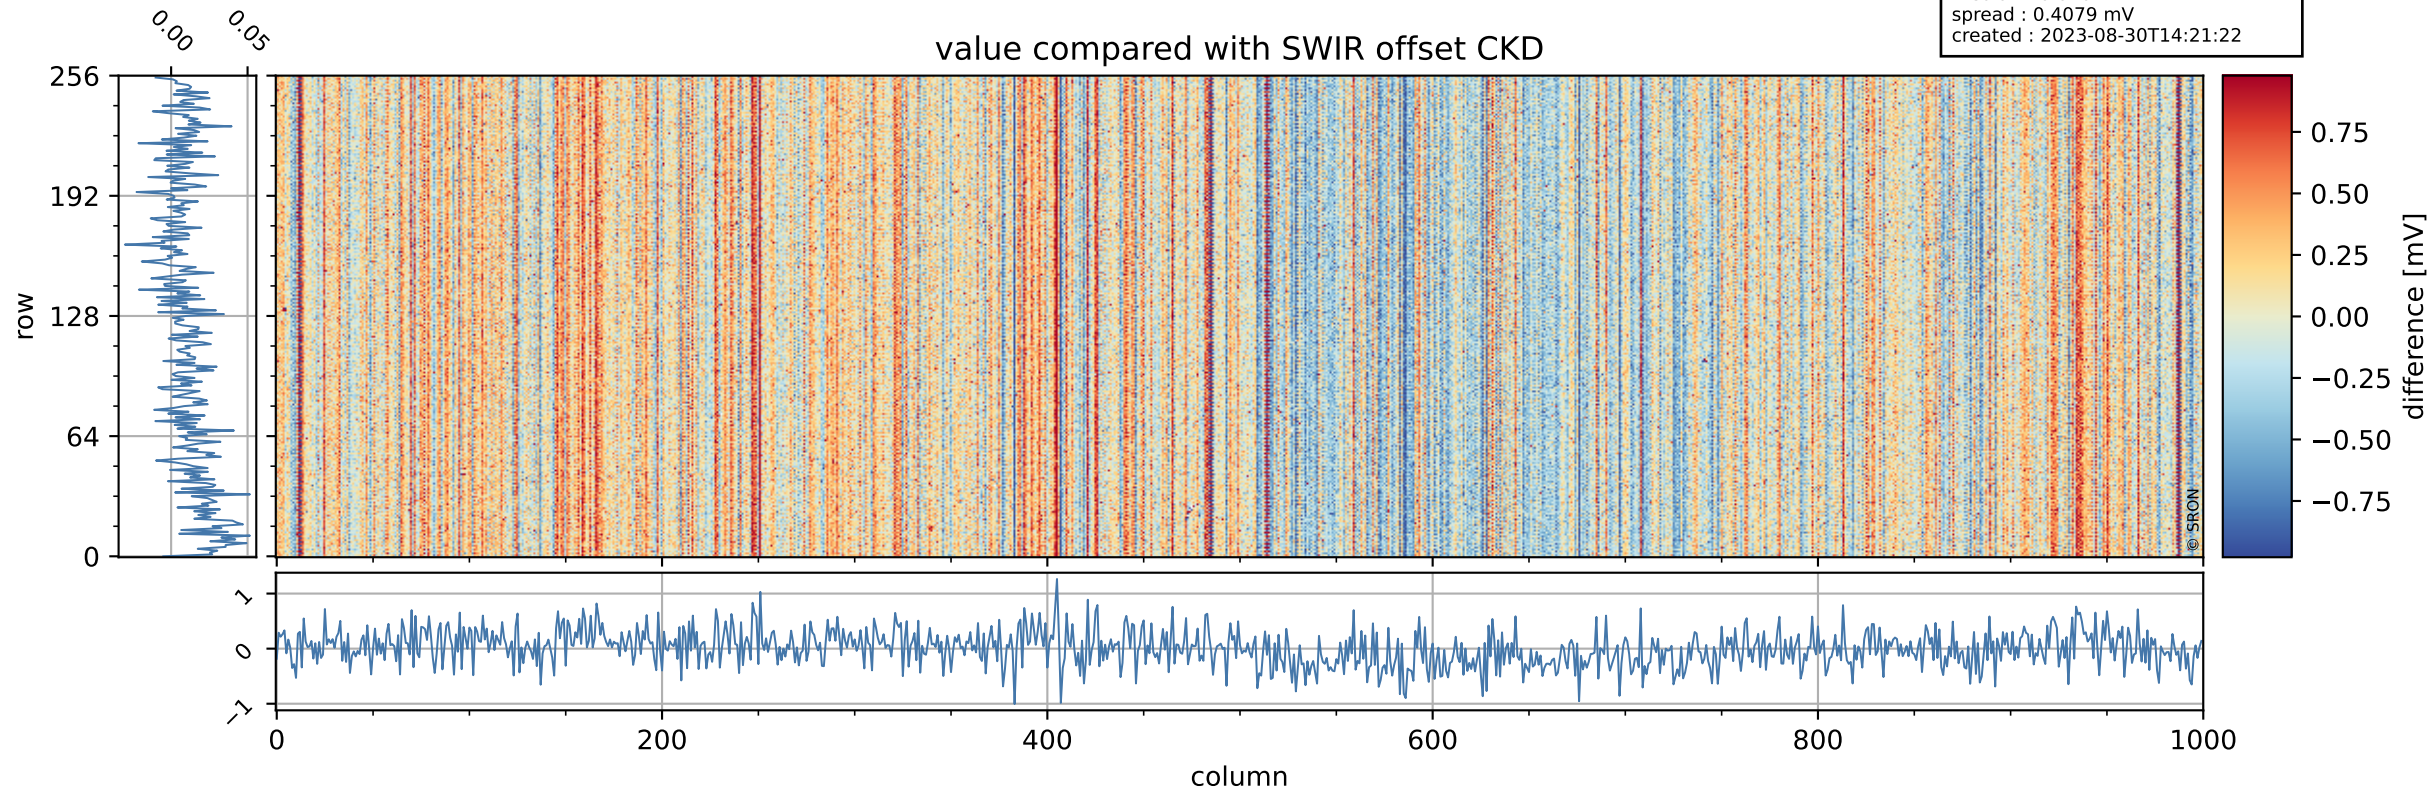

Tropomi SWIR offset (official)

orbits : 20 in [30412, 30457]
coverage : 2023-08-27 / 2023-08-30
median : 0.52602 V
spread : 0.035907 V
created : 2023-08-30T14:21:22

value detector map

Tropomi SWIR offset (official)

orbits : 20 in [30412, 30457]
coverage : 2023-08-27 / 2023-08-30
median : 29.561 μV
spread : 14.872 μV
created : 2023-08-30T14:21:22

Tropomi SWIR offset (official)

orbits : 20 in [30412, 30457]
coverage : 2023-08-27 / 2023-08-30
median : 0.010227 mV
spread : 0.4079 mV
created : 2023-08-30T14:21:22

value compared with SWIR offset CKD

Tropomi SWIR offset (official) ground-tracks of Sentinel-5P

orbits : 20 in [30412, 30457]
coverage : 2023-08-27 / 2023-08-30
created : 2023-08-30T14:21:23

Tropomi SWIR offset (official)

orbits : [2827, 30457]
coverage : 2018-04-30 / 2023-08-30
created : 2023-08-30T14:21:23

trend of detector median & temperatures