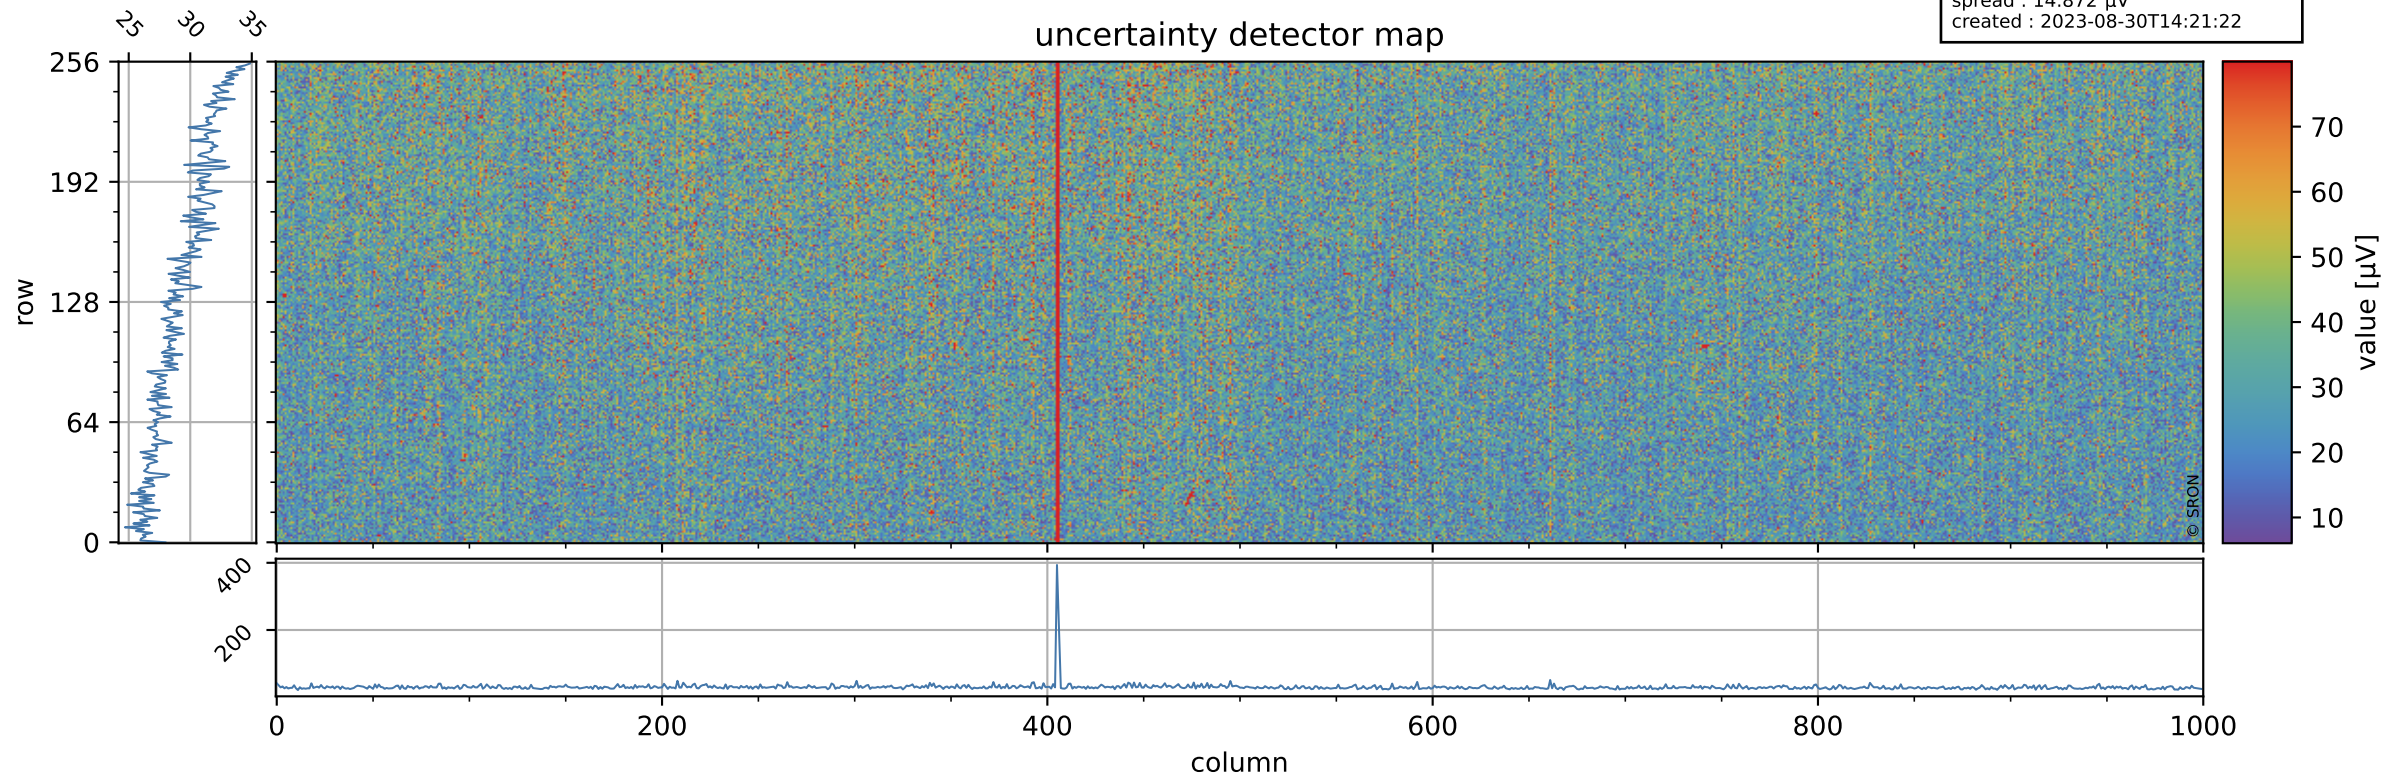

Tropomi SWIR offset (official)

orbits : 20 in [30412, 30457]
coverage : 2023-08-27 / 2023-08-30
median : 0.52602 V
spread : 0.035907 V
created : 2023-08-30T14:21:22

value detector map

Tropomi SWIR offset (official)

orbits : 20 in [30412, 30457]
coverage : 2023-08-27 / 2023-08-30
median : 29.561 μV
spread : 14.872 μV
created : 2023-08-30T14:21:22

Tropomi SWIR offset (official)

orbits : 20 in [30412, 30457]
coverage : 2023-08-27 / 2023-08-30
median : 0.010227 mV
spread : 0.4079 mV
created : 2023-08-30T14:21:22

value compared with SWIR offset CKD

Tropomi SWIR offset (official) ground-tracks of Sentinel-5P

orbits : 20 in [30412, 30457]
coverage : 2023-08-27 / 2023-08-30
created : 2023-08-30T14:21:23

Tropomi SWIR offset (official)

orbits : [2827, 30457]
coverage : 2018-04-30 / 2023-08-30
created : 2023-08-30T14:21:23

trend of detector median & temperatures