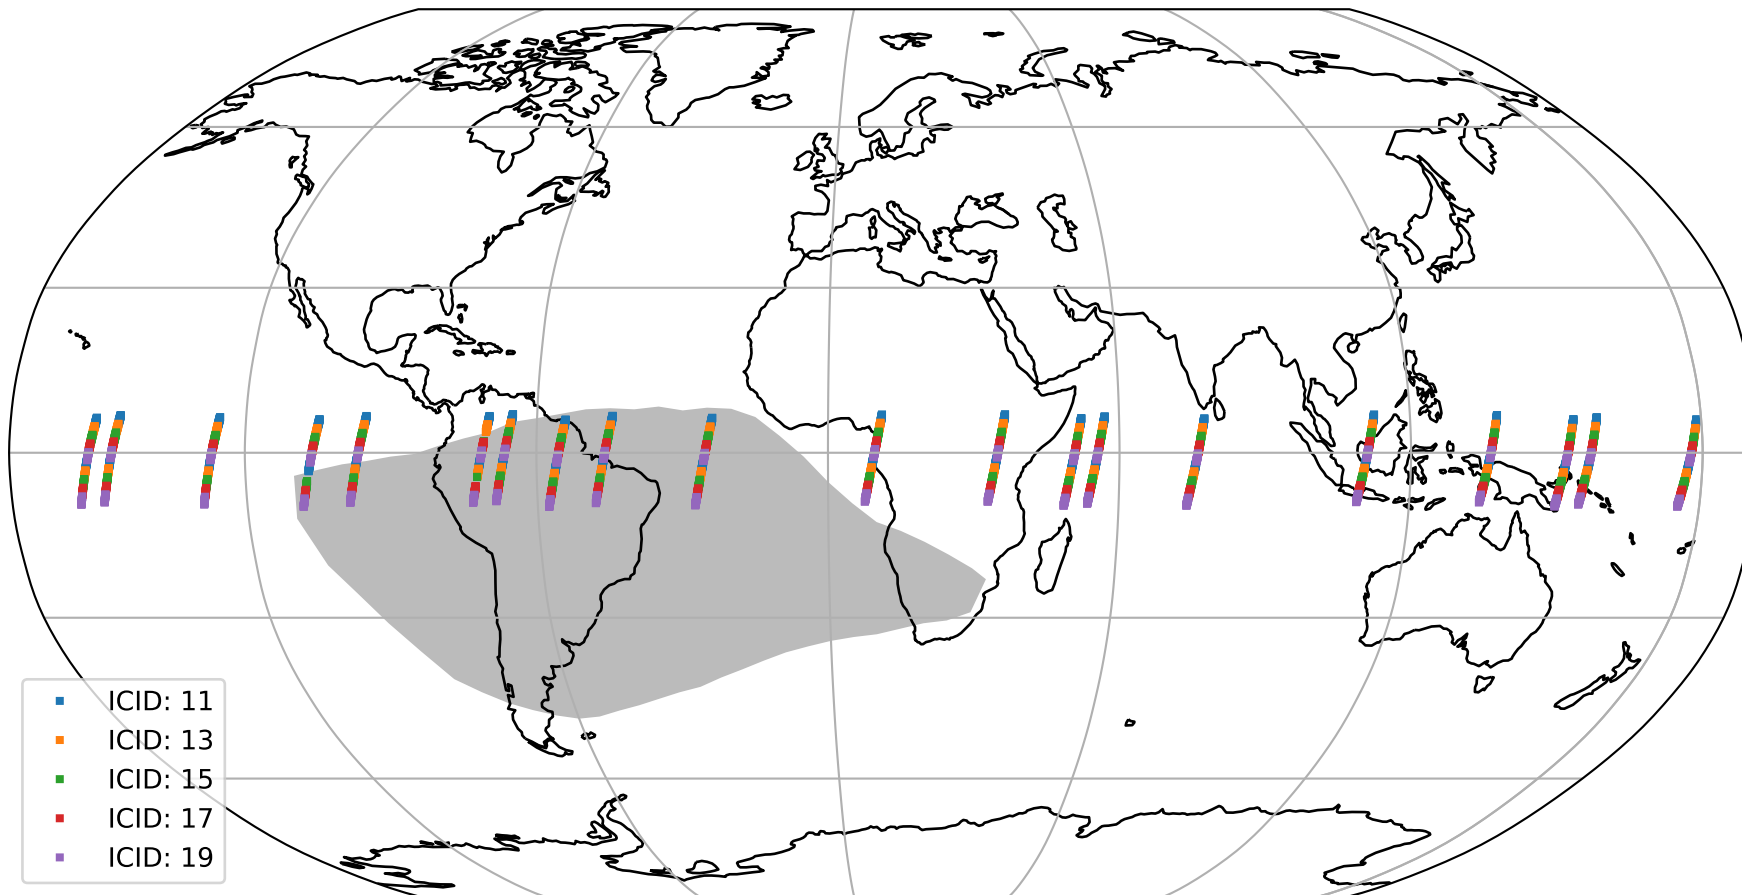

Tropomi SWIR offset (official)

orbits : 20 in [30442, 30487]
coverage : 2023-08-29 / 2023-09-01
median : 0.52602 V
spread : 0.035905 V
created : 2023-09-01T14:21:24

value detector map

Tropomi SWIR offset (official)

orbits : 20 in [30442, 30487]
coverage : 2023-08-29 / 2023-09-01
median : 31.877 μV
spread : 15.202 μV
created : 2023-09-01T14:21:24

Tropomi SWIR offset (official)

orbits : 20 in [30442, 30487]
coverage : 2023-08-29 / 2023-09-01
median : 0.0099238 mV
spread : 0.41049 mV
created : 2023-09-01T14:21:24

value compared with SWIR offset CKD

Tropomi SWIR offset (official) ground-tracks of Sentinel-5P

orbits : 20 in [30442, 30487]
coverage : 2023-08-29 / 2023-09-01
created : 2023-09-01T14:21:25

Tropomi SWIR offset (official)

orbits : [2827, 30487]
coverage : 2018-04-30 / 2023-09-01
created : 2023-09-01T14:21:25

trend of detector median & temperatures