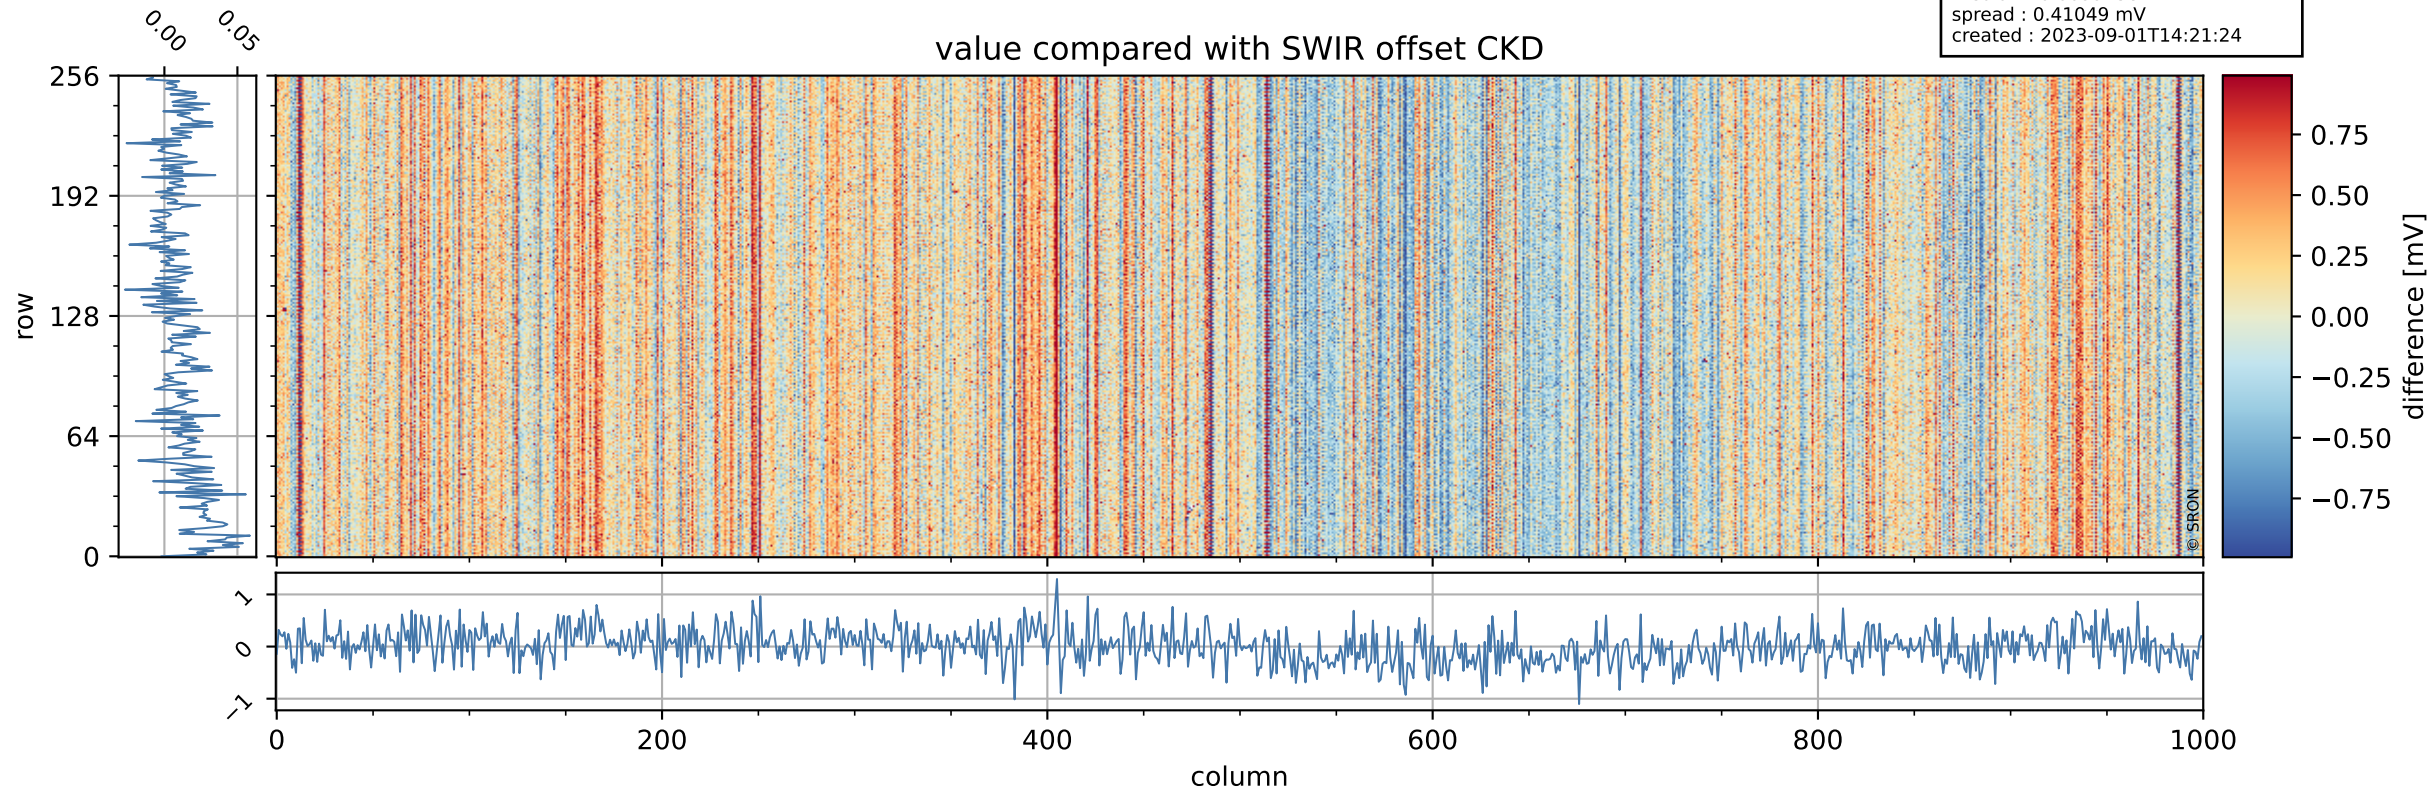

Tropomi SWIR offset (official)

orbits : 20 in [30442, 30487]
coverage : 2023-08-29 / 2023-09-01
median : 0.52602 V
spread : 0.035905 V
created : 2023-09-01T14:21:24

value detector map

Tropomi SWIR offset (official)

orbits : 20 in [30442, 30487]
coverage : 2023-08-29 / 2023-09-01
median : 31.877 μV
spread : 15.202 μV
created : 2023-09-01T14:21:24

Tropomi SWIR offset (official)

orbits : 20 in [30442, 30487]
coverage : 2023-08-29 / 2023-09-01
median : 0.0099238 mV
spread : 0.41049 mV
created : 2023-09-01T14:21:24

value compared with SWIR offset CKD

Tropomi SWIR offset (official) ground-tracks of Sentinel-5P

orbits : 20 in [30442, 30487]
coverage : 2023-08-29 / 2023-09-01
created : 2023-09-01T14:21:25

Tropomi SWIR offset (official)

orbits : [2827, 30487]
coverage : 2018-04-30 / 2023-09-01
created : 2023-09-01T14:21:25

trend of detector median & temperatures