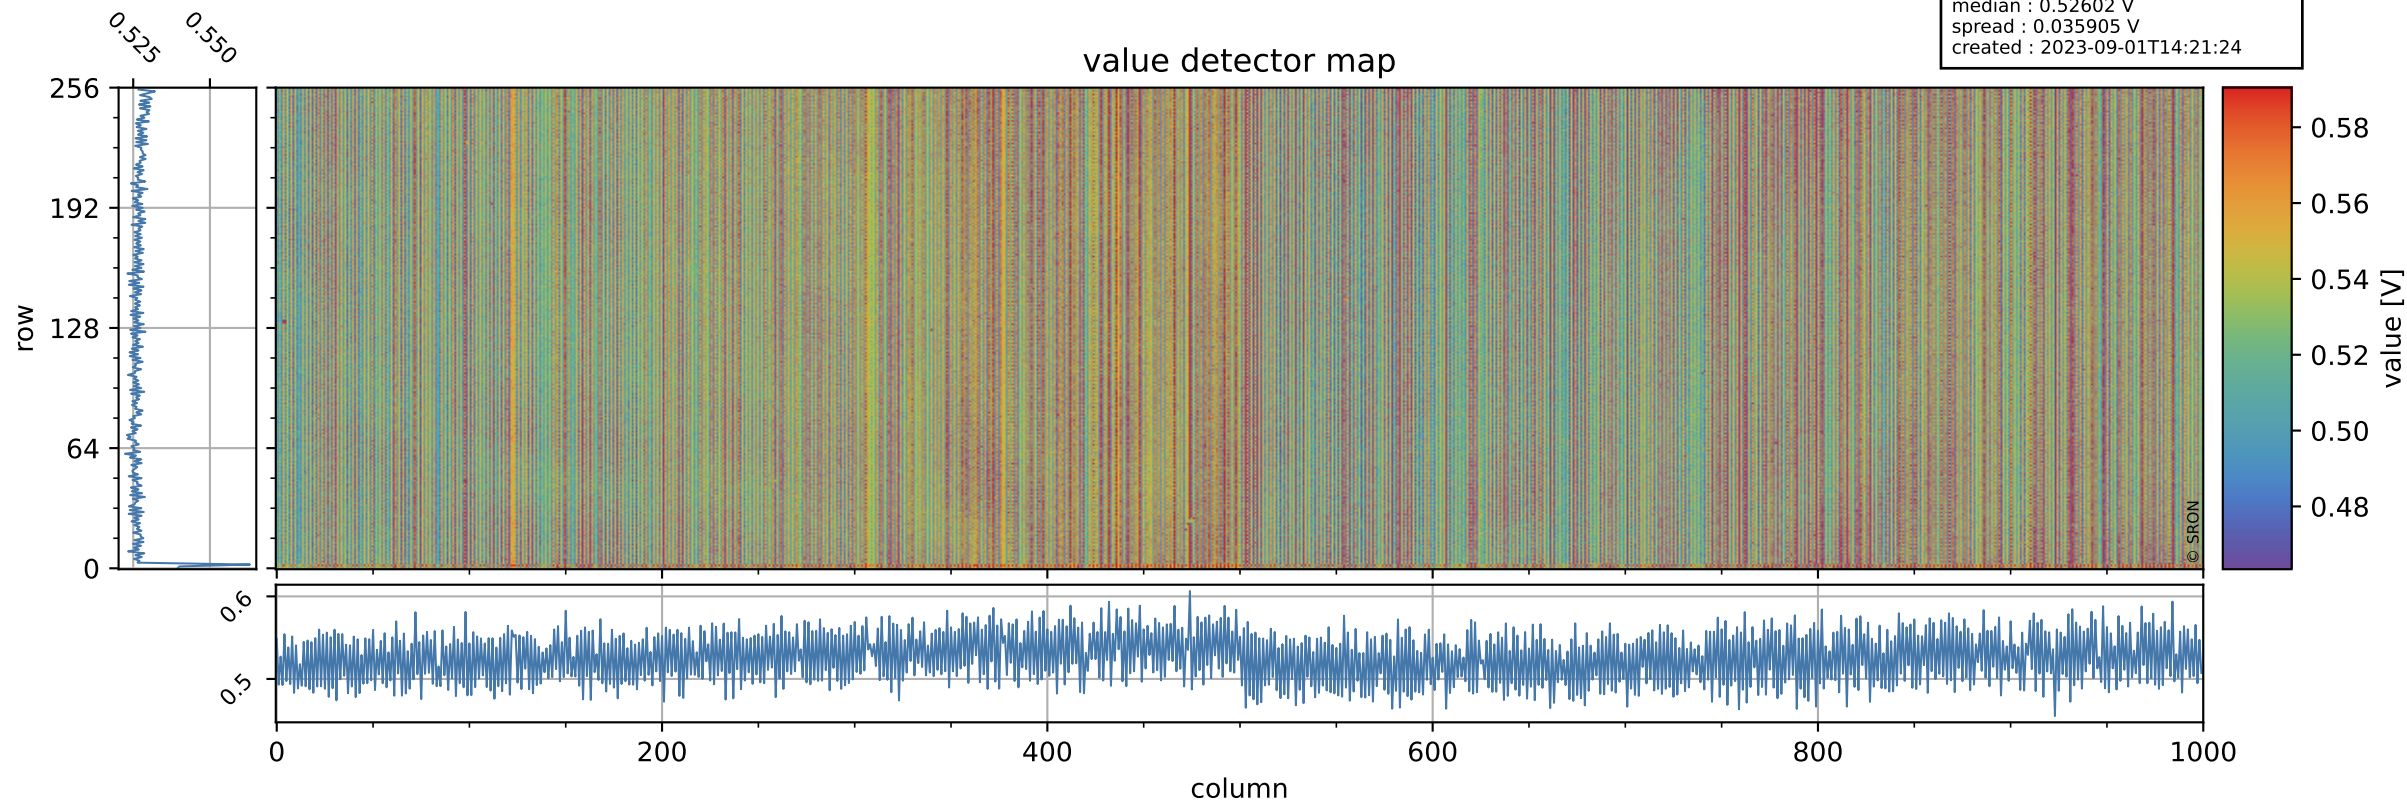

Tropomi SWIR offset (official)

orbits : 20 in [30442, 30487]
coverage : 2023-08-29 / 2023-09-01
median : 0.52602 V
spread : 0.035905 V
created : 2023-09-01T14:21:24

value detector map

Tropomi SWIR offset (official)

orbits : 20 in [30442, 30487]
coverage : 2023-08-29 / 2023-09-01
median : 31.877 μV
spread : 15.202 μV
created : 2023-09-01T14:21:24

Tropomi SWIR offset (official)

orbits : 20 in [30442, 30487]
coverage : 2023-08-29 / 2023-09-01
median : 0.0099238 mV
spread : 0.41049 mV
created : 2023-09-01T14:21:24

value compared with SWIR offset CKD

Tropomi SWIR offset (official) ground-tracks of Sentinel-5P

orbits : 20 in [30442, 30487]
coverage : 2023-08-29 / 2023-09-01
created : 2023-09-01T14:21:25

Tropomi SWIR offset (official)

orbits : [2827, 30487]
coverage : 2018-04-30 / 2023-09-01
created : 2023-09-01T14:21:25

trend of detector median & temperatures