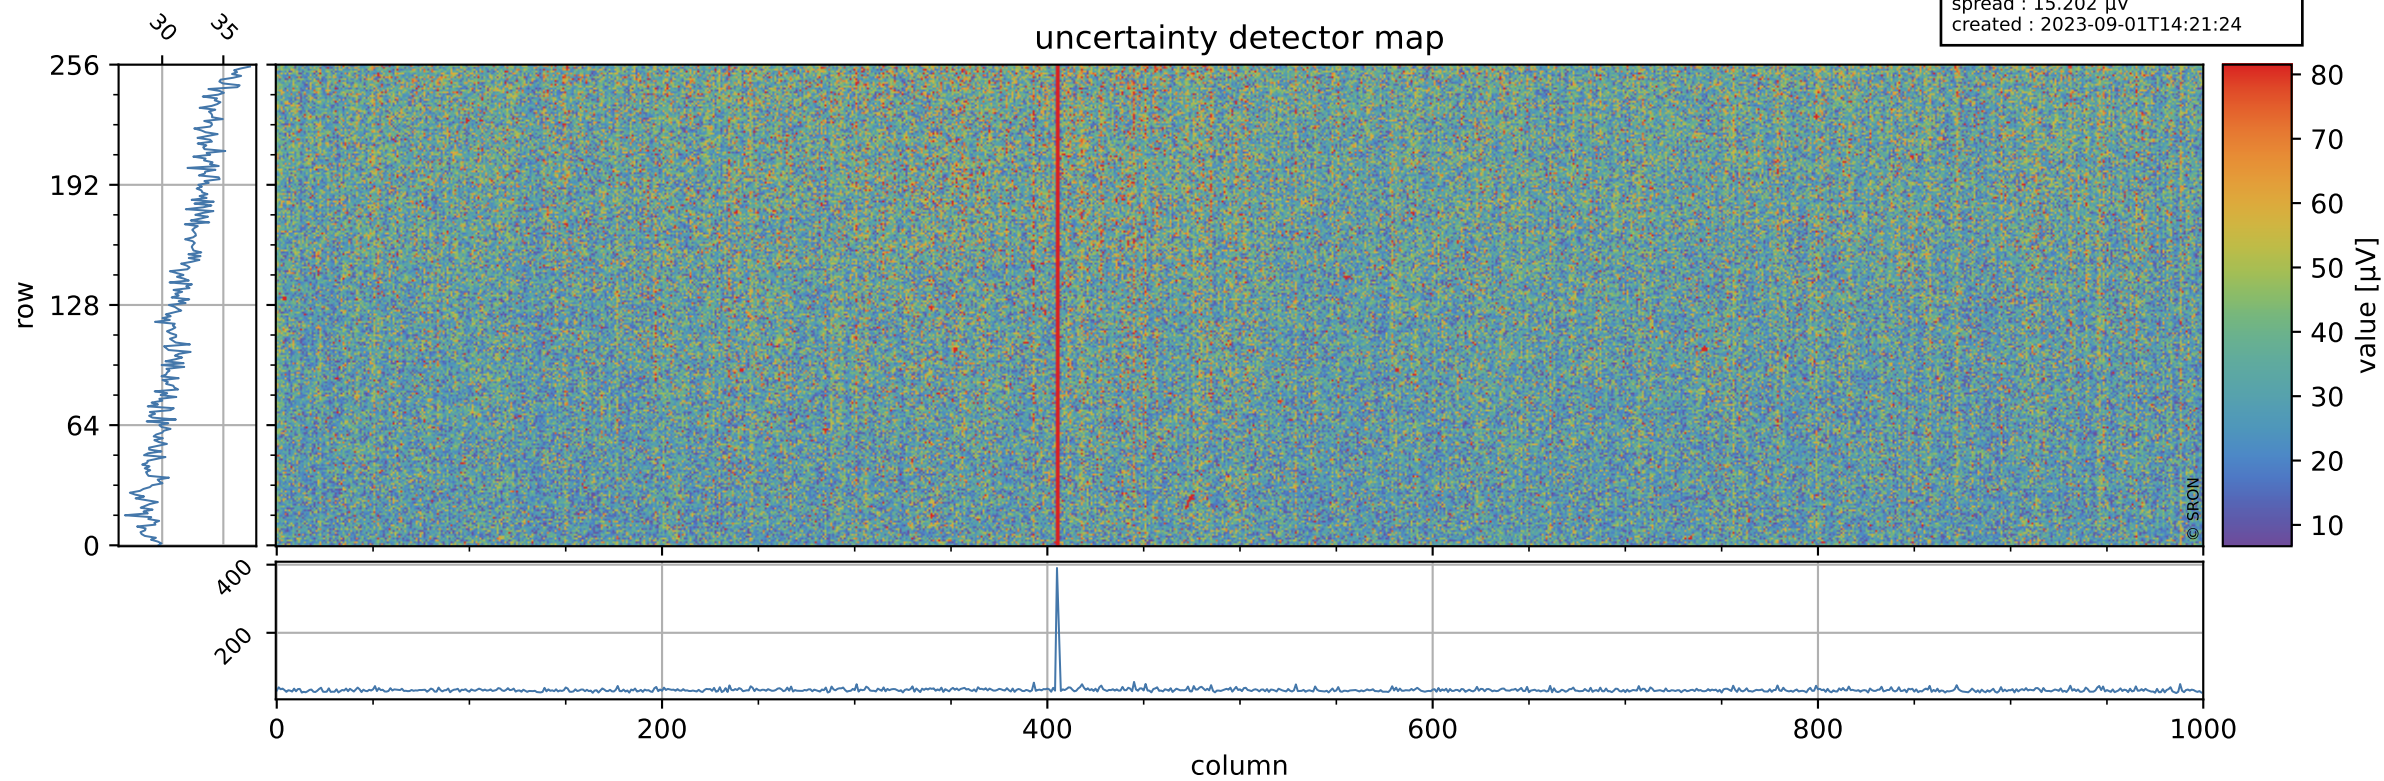

Tropomi SWIR offset (official)

orbits : 20 in [30442, 30487]
coverage : 2023-08-29 / 2023-09-01
median : 0.52602 V
spread : 0.035905 V
created : 2023-09-01T14:21:24

value detector map

Tropomi SWIR offset (official)

orbits : 20 in [30442, 30487]
coverage : 2023-08-29 / 2023-09-01
median : 31.877 μV
spread : 15.202 μV
created : 2023-09-01T14:21:24

Tropomi SWIR offset (official)

orbits : 20 in [30442, 30487]
coverage : 2023-08-29 / 2023-09-01
median : 0.0099238 mV
spread : 0.41049 mV
created : 2023-09-01T14:21:24

value compared with SWIR offset CKD

Tropomi SWIR offset (official) ground-tracks of Sentinel-5P

orbits : 20 in [30442, 30487]
coverage : 2023-08-29 / 2023-09-01
created : 2023-09-01T14:21:25

Tropomi SWIR offset (official)

orbits : [2827, 30487]
coverage : 2018-04-30 / 2023-09-01
created : 2023-09-01T14:21:25

trend of detector median & temperatures