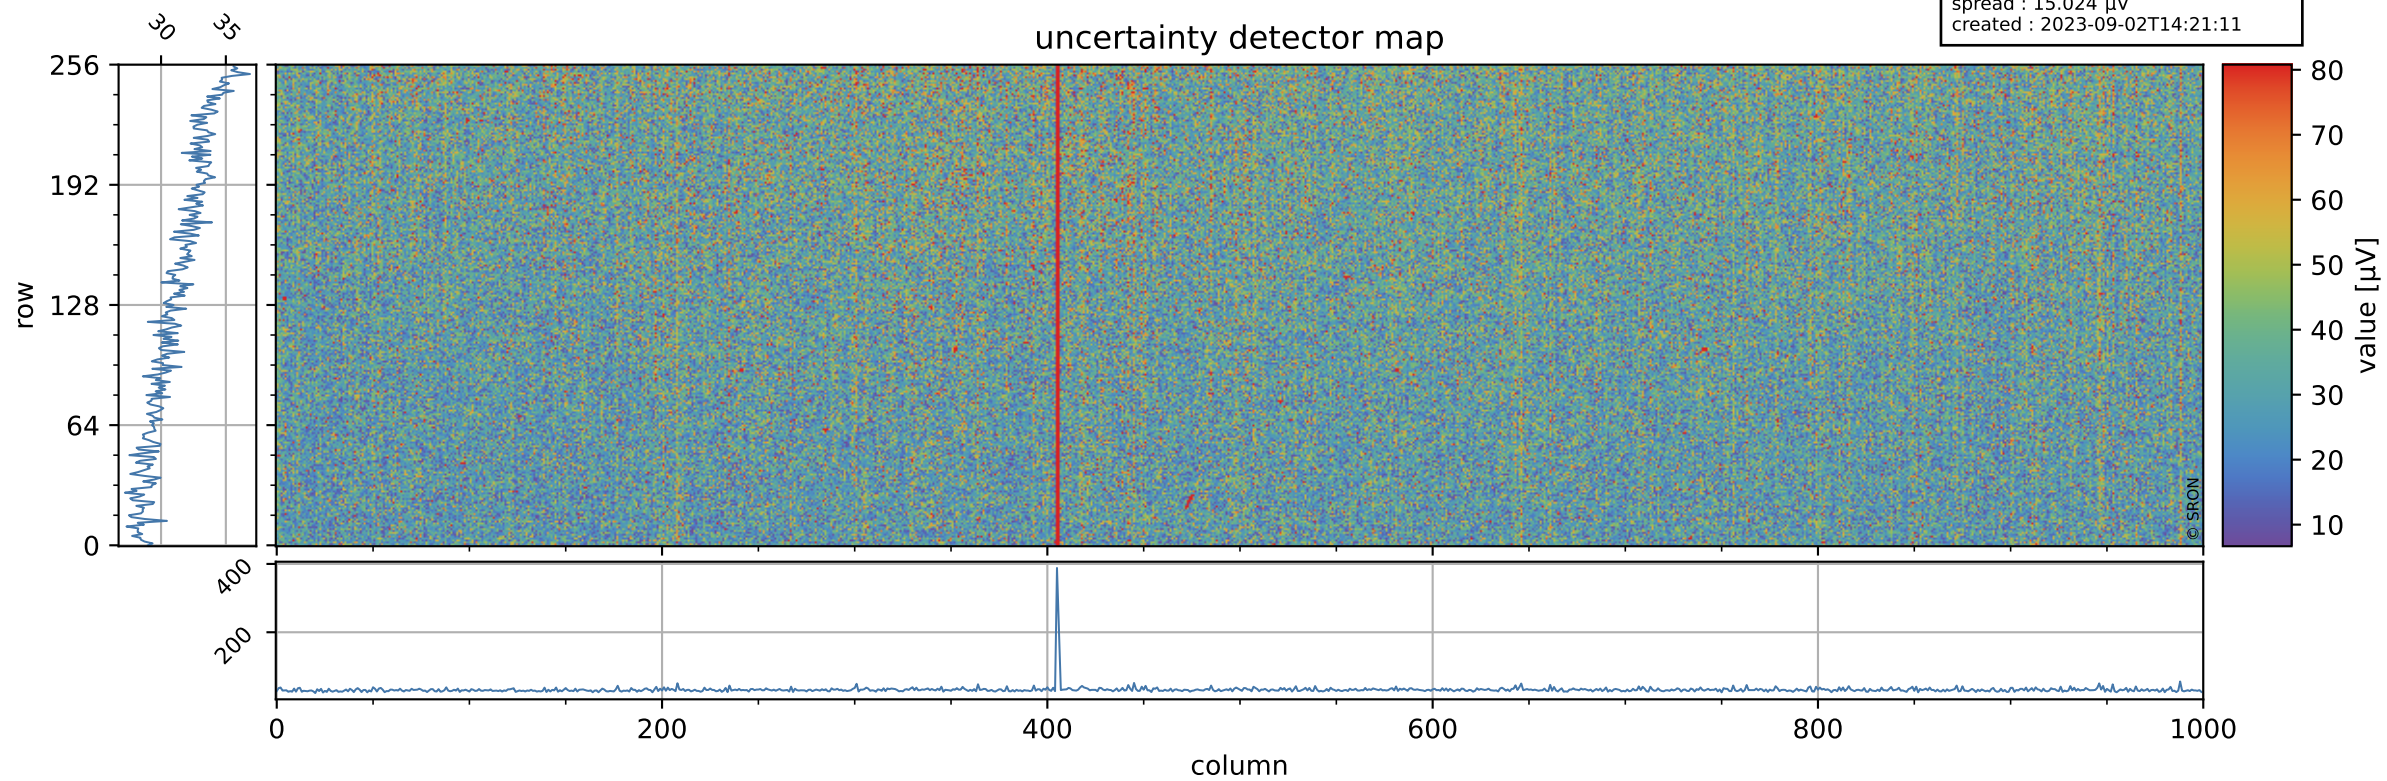

Tropomi SWIR offset (official)

orbits : 19 in [30457, 30502]
coverage : 2023-08-30 / 2023-09-02
median : 0.52603 V
spread : 0.035905 V
created : 2023-09-02T14:21:10

value detector map

Tropomi SWIR offset (official)

orbits : 19 in [30457, 30502]
coverage : 2023-08-30 / 2023-09-02
median : 31.418 μV
spread : 15.024 μV
created : 2023-09-02T14:21:11

Tropomi SWIR offset (official)

orbits : 19 in [30457, 30502]
coverage : 2023-08-30 / 2023-09-02
median : 0.020116 mV
spread : 0.41045 mV
created : 2023-09-02T14:21:11

value compared with SWIR offset CKD

Tropomi SWIR offset (official) ground-tracks of Sentinel-5P

orbits : 19 in [30457, 30502]
coverage : 2023-08-30 / 2023-09-02
created : 2023-09-02T14:21:11

Tropomi SWIR offset (official)

orbits : [2827, 30502]
coverage : 2018-04-30 / 2023-09-02
created : 2023-09-02T14:21:12

trend of detector median & temperatures