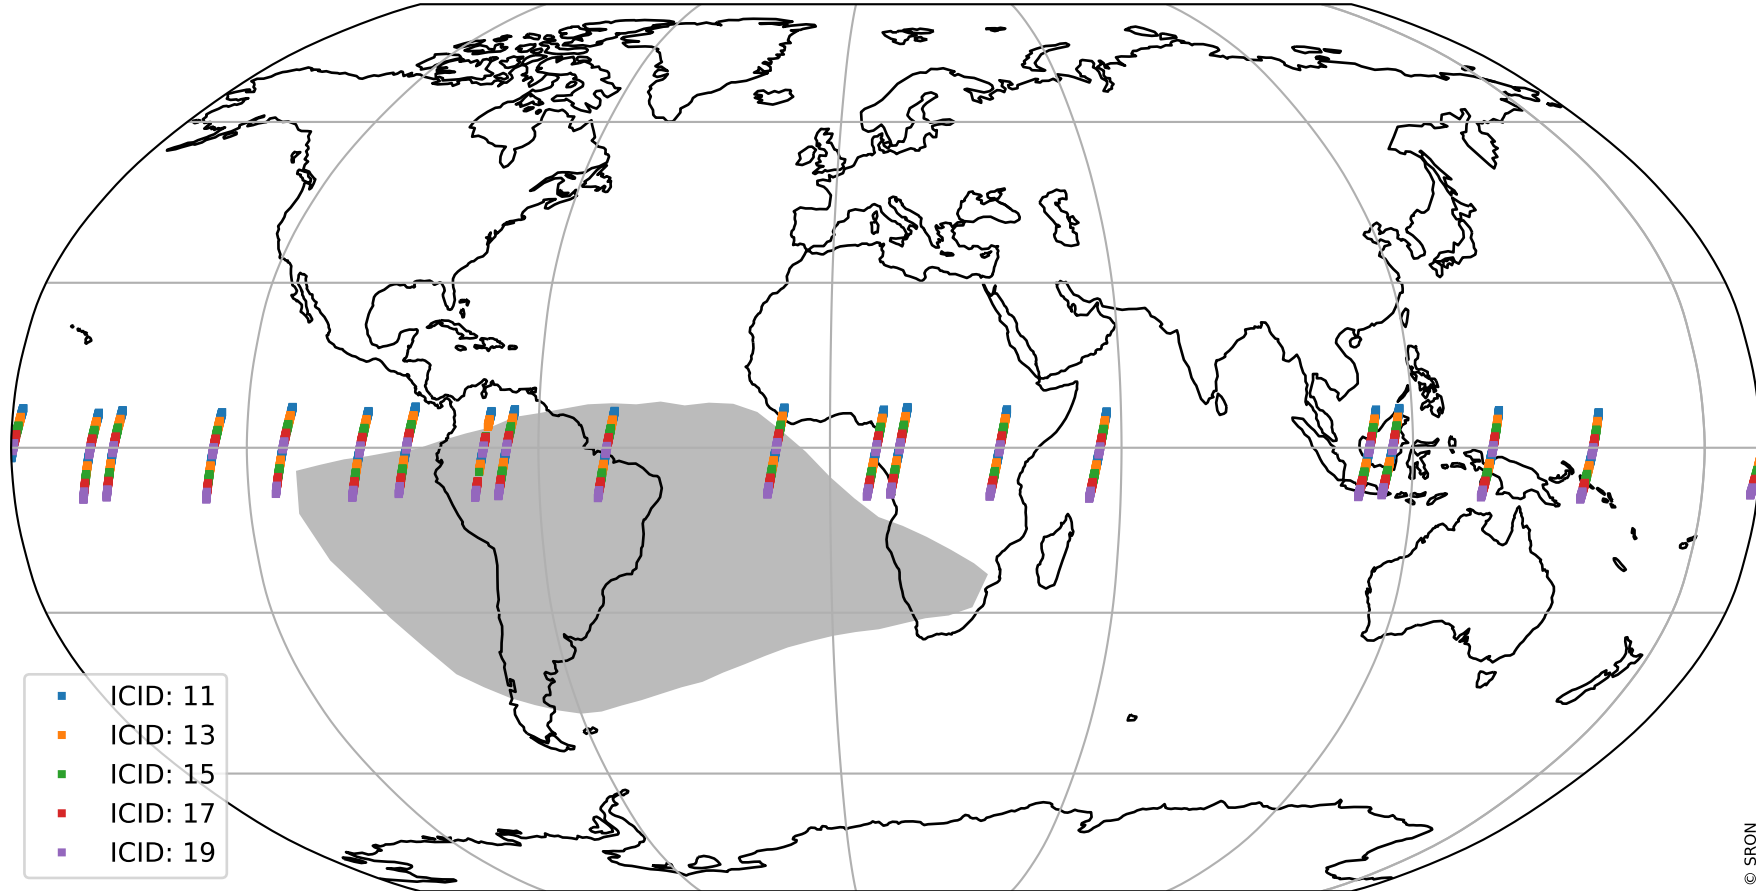

Tropomi SWIR offset (official)

orbits : 19 in [30457, 30502]
coverage : 2023-08-30 / 2023-09-02
median : 0.52603 V
spread : 0.035905 V
created : 2023-09-02T14:21:10

value detector map

Tropomi SWIR offset (official)

orbits : 19 in [30457, 30502]
coverage : 2023-08-30 / 2023-09-02
median : 31.418 μV
spread : 15.024 μV
created : 2023-09-02T14:21:11

Tropomi SWIR offset (official)

orbits : 19 in [30457, 30502]
coverage : 2023-08-30 / 2023-09-02
median : 0.020116 mV
spread : 0.41045 mV
created : 2023-09-02T14:21:11

value compared with SWIR offset CKD

Tropomi SWIR offset (official) ground-tracks of Sentinel-5P

orbits : 19 in [30457, 30502]
coverage : 2023-08-30 / 2023-09-02
created : 2023-09-02T14:21:11

Tropomi SWIR offset (official)

orbits : [2827, 30502]
coverage : 2018-04-30 / 2023-09-02
created : 2023-09-02T14:21:12

trend of detector median & temperatures