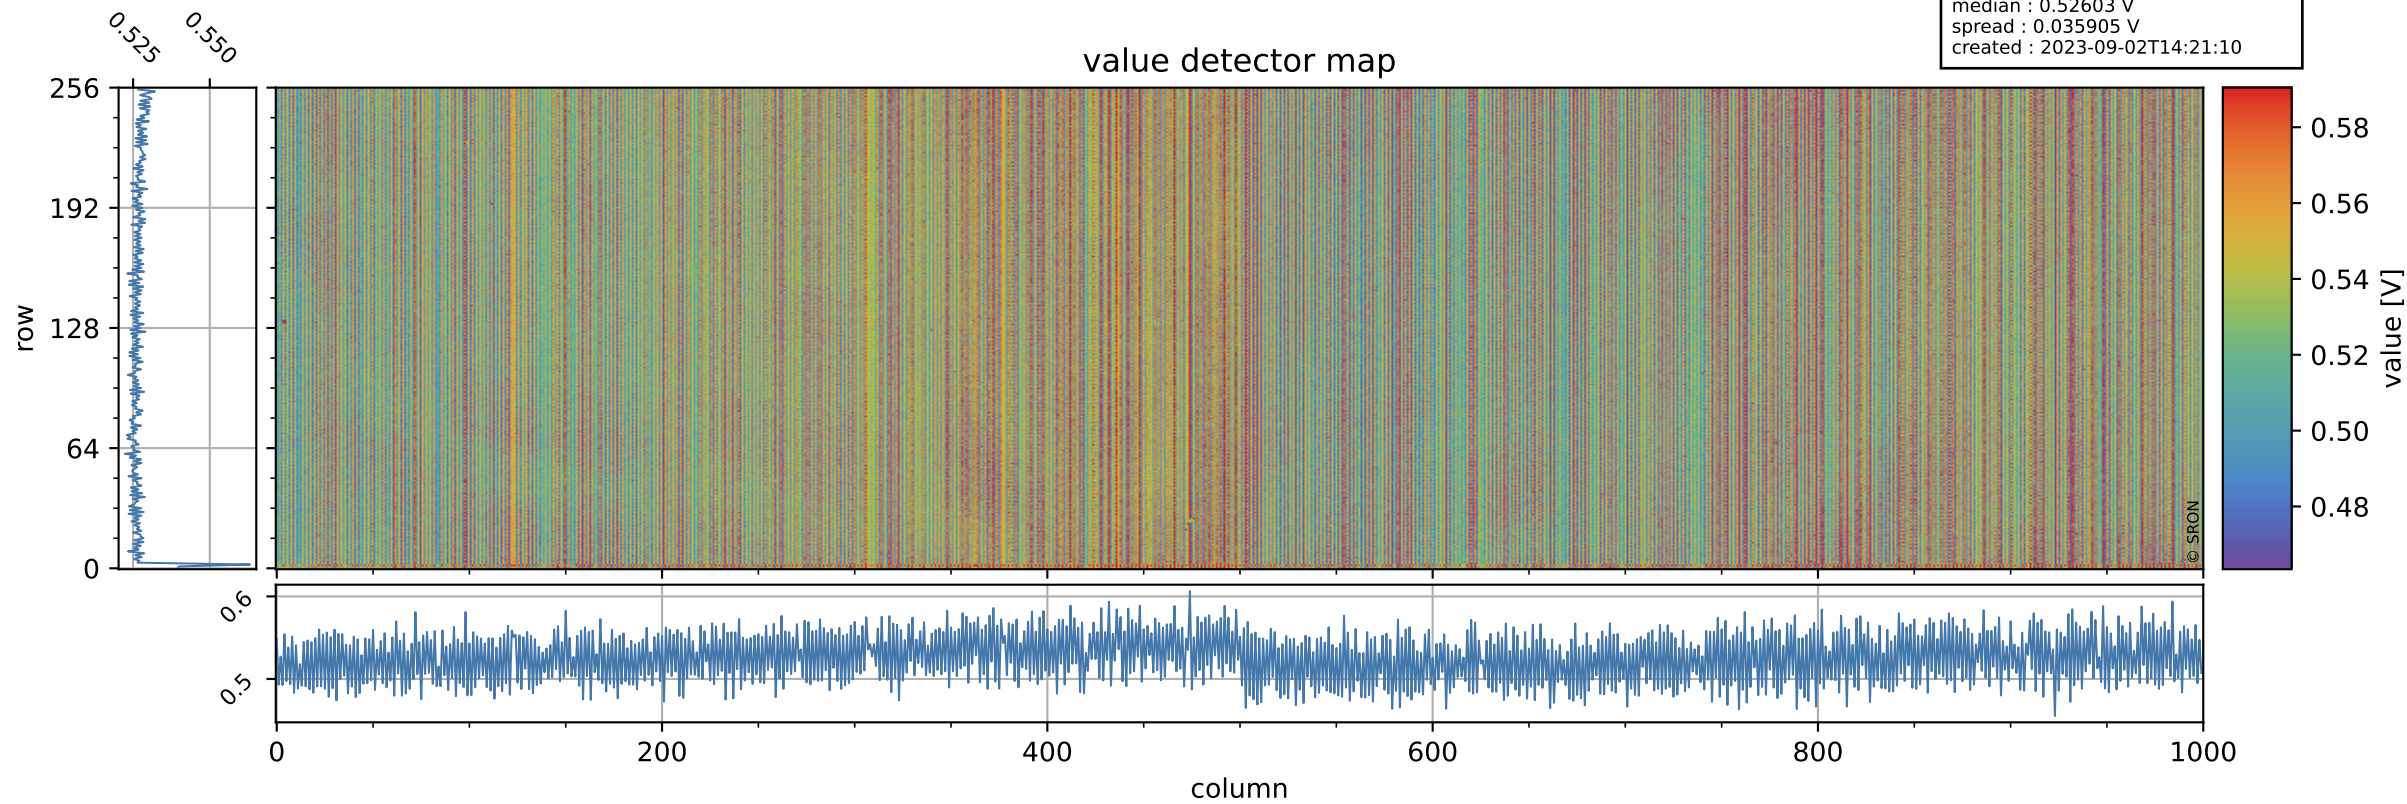

Tropomi SWIR offset (official)

orbits : 19 in [30457, 30502]
coverage : 2023-08-30 / 2023-09-02
median : 0.52603 V
spread : 0.035905 V
created : 2023-09-02T14:21:10

value detector map

Tropomi SWIR offset (official)

orbits : 19 in [30457, 30502]
coverage : 2023-08-30 / 2023-09-02
median : 31.418 μV
spread : 15.024 μV
created : 2023-09-02T14:21:11

Tropomi SWIR offset (official)

orbits : 19 in [30457, 30502]
coverage : 2023-08-30 / 2023-09-02
median : 0.020116 mV
spread : 0.41045 mV
created : 2023-09-02T14:21:11

value compared with SWIR offset CKD

Tropomi SWIR offset (official) ground-tracks of Sentinel-5P

orbits : 19 in [30457, 30502]
coverage : 2023-08-30 / 2023-09-02
created : 2023-09-02T14:21:11

Tropomi SWIR offset (official)

orbits : [2827, 30502]
coverage : 2018-04-30 / 2023-09-02
created : 2023-09-02T14:21:12

trend of detector median & temperatures