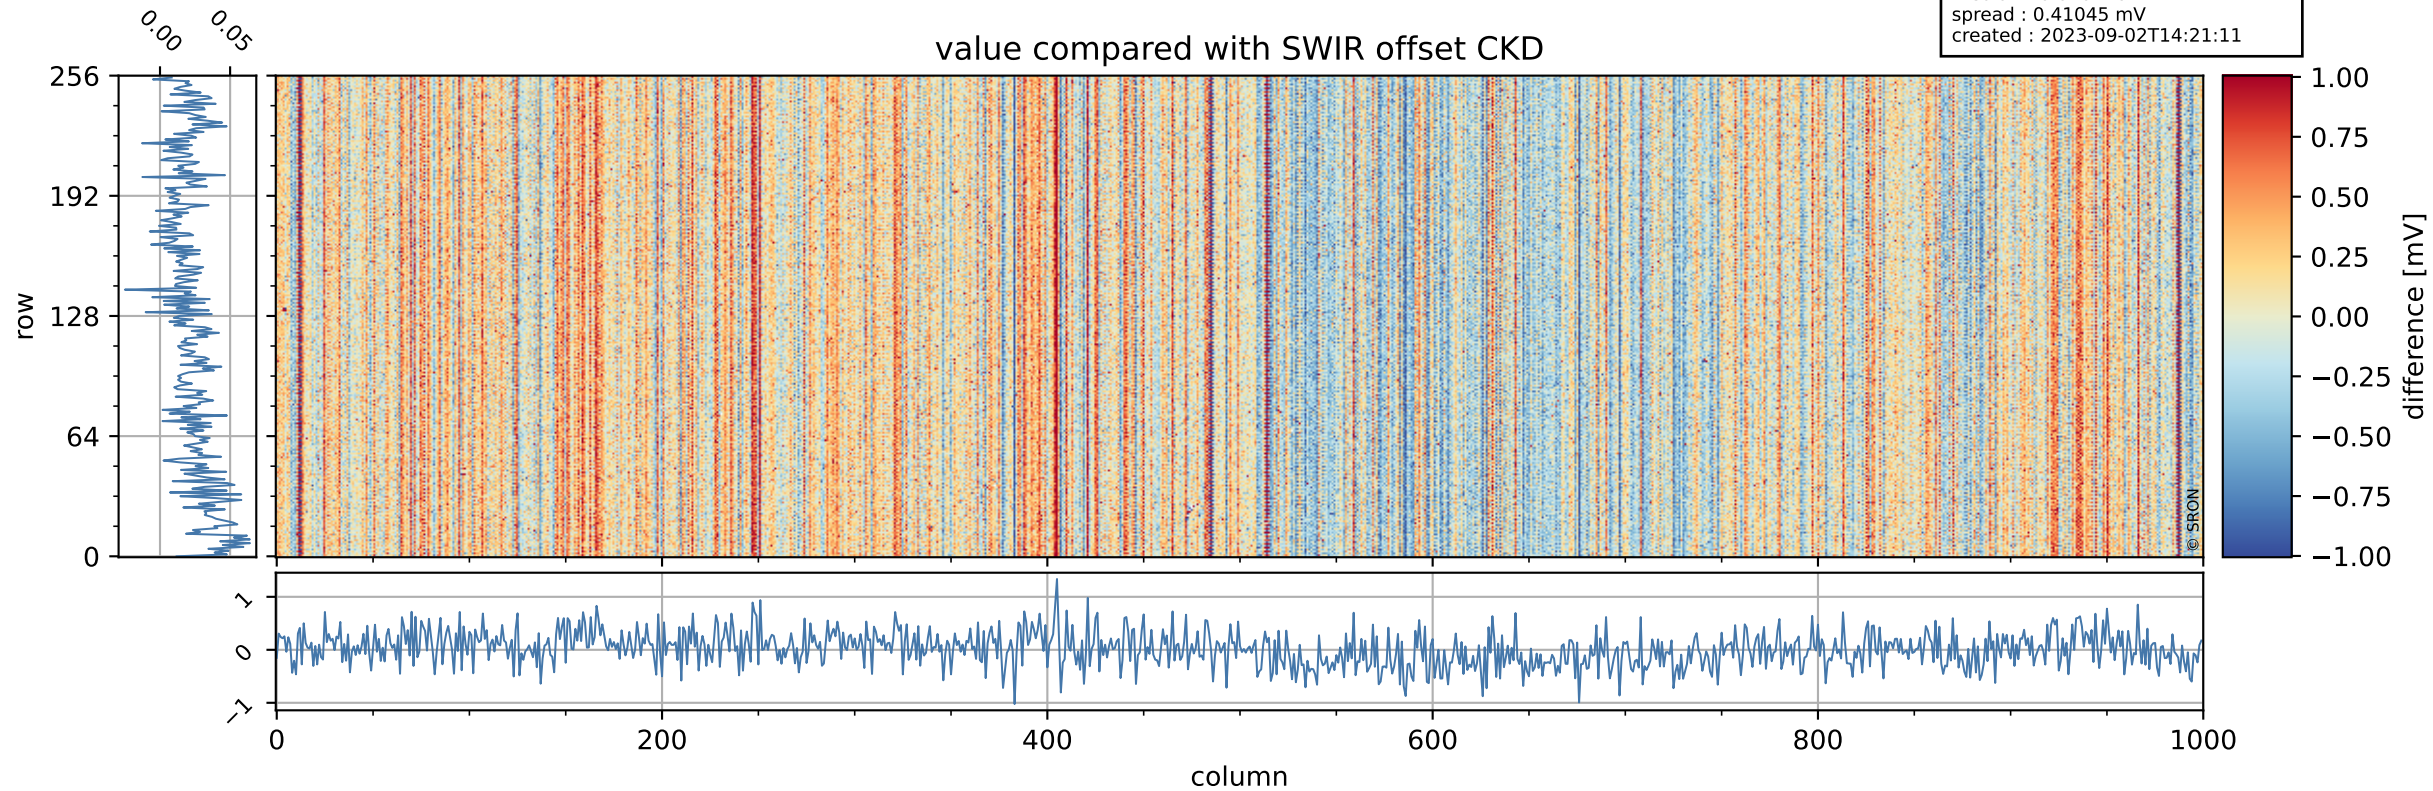

Tropomi SWIR offset (official)

orbits : 19 in [30457, 30502]
coverage : 2023-08-30 / 2023-09-02
median : 0.52603 V
spread : 0.035905 V
created : 2023-09-02T14:21:10

value detector map

Tropomi SWIR offset (official)

orbits : 19 in [30457, 30502]
coverage : 2023-08-30 / 2023-09-02
median : 31.418 μV
spread : 15.024 μV
created : 2023-09-02T14:21:11

Tropomi SWIR offset (official)

orbits : 19 in [30457, 30502]
coverage : 2023-08-30 / 2023-09-02
median : 0.020116 mV
spread : 0.41045 mV
created : 2023-09-02T14:21:11

value compared with SWIR offset CKD

Tropomi SWIR offset (official) ground-tracks of Sentinel-5P

orbits : 19 in [30457, 30502]
coverage : 2023-08-30 / 2023-09-02
created : 2023-09-02T14:21:11

Tropomi SWIR offset (official)

orbits : [2827, 30502]
coverage : 2018-04-30 / 2023-09-02
created : 2023-09-02T14:21:12

trend of detector median & temperatures