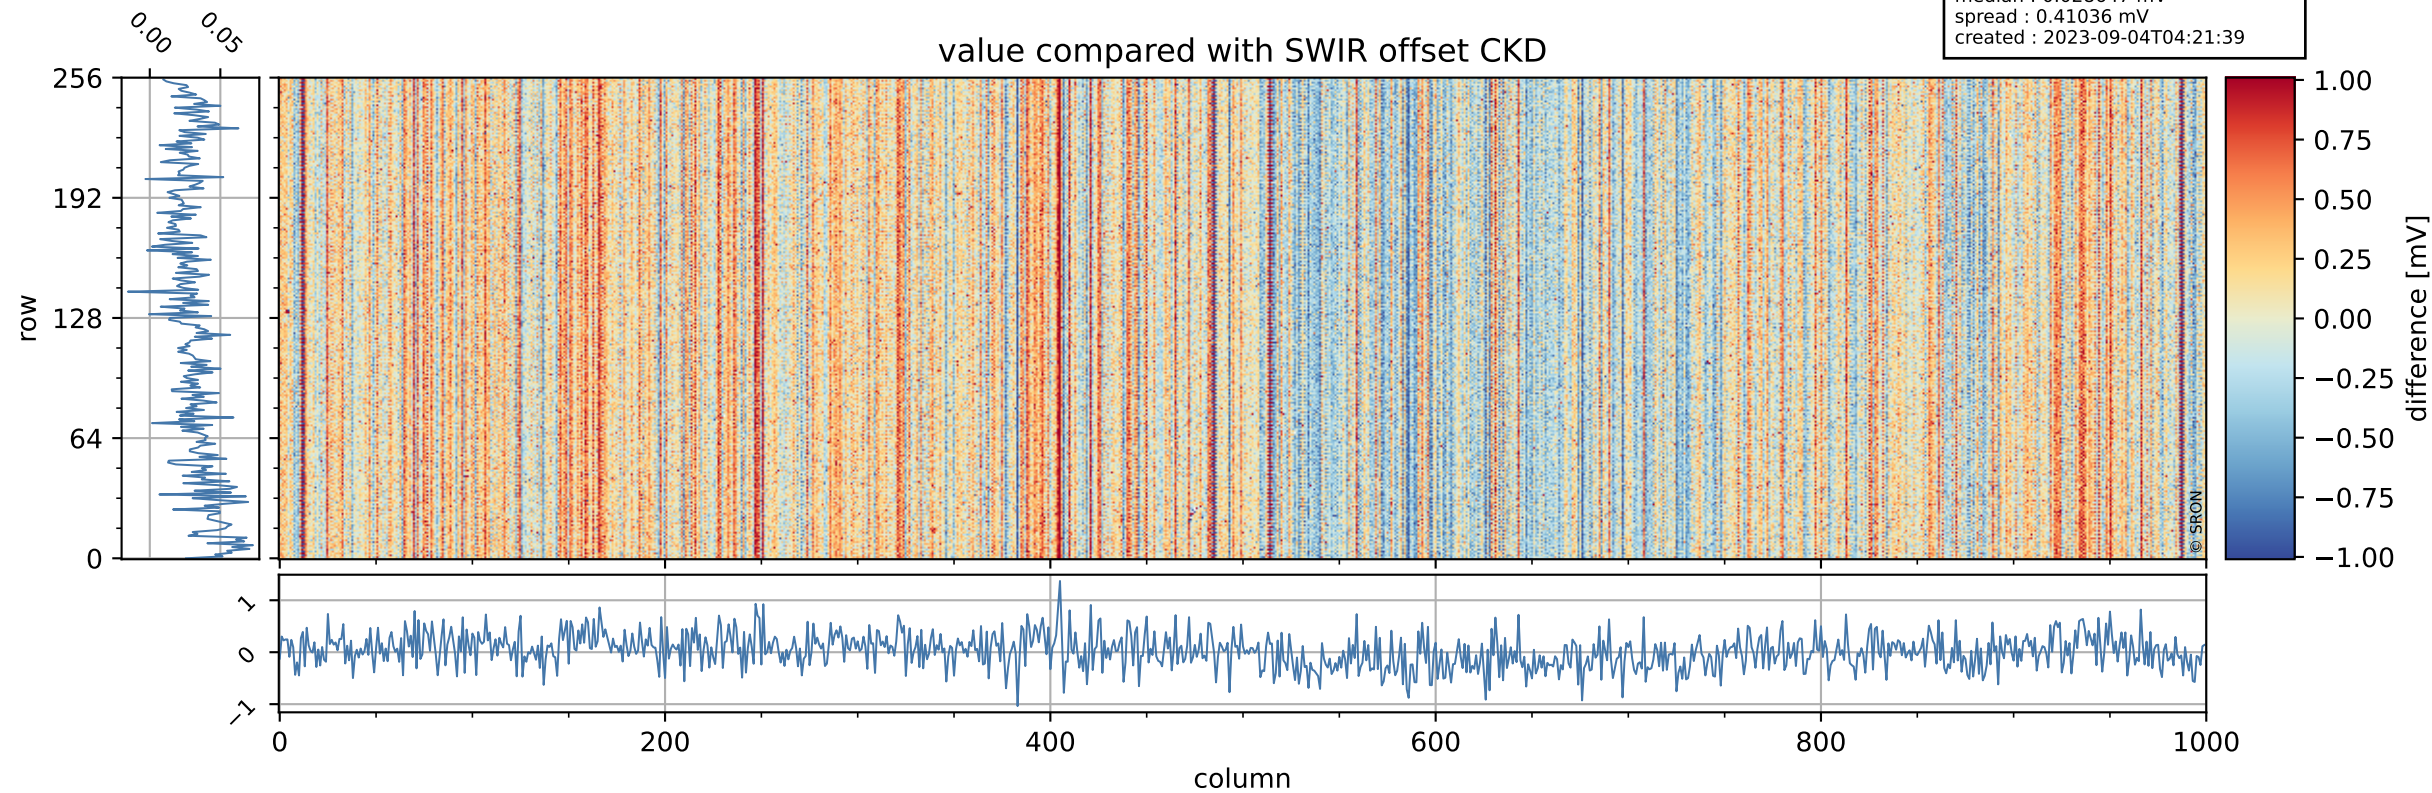

## value detector map

# Tropomi SWIR offset (official)

orbits : 20 in [30472, 30517]  
coverage : 2023-08-31 / 2023-09-03  
median : 31.317  $\mu\text{V}$   
spread : 15.052  $\mu\text{V}$   
created : 2023-09-04T04:21:38

# Tropomi SWIR offset (official)

orbits : 20 in [30472, 30517]  
coverage : 2023-08-31 / 2023-09-03  
median : 0.028647 mV  
spread : 0.41036 mV  
created : 2023-09-04T04:21:39

value compared with SWIR offset CKD

# Tropomi SWIR offset (official) ground-tracks of Sentinel-5P

orbits : 20 in [30472, 30517]  
coverage : 2023-08-31 / 2023-09-03  
created : 2023-09-04T04:21:39