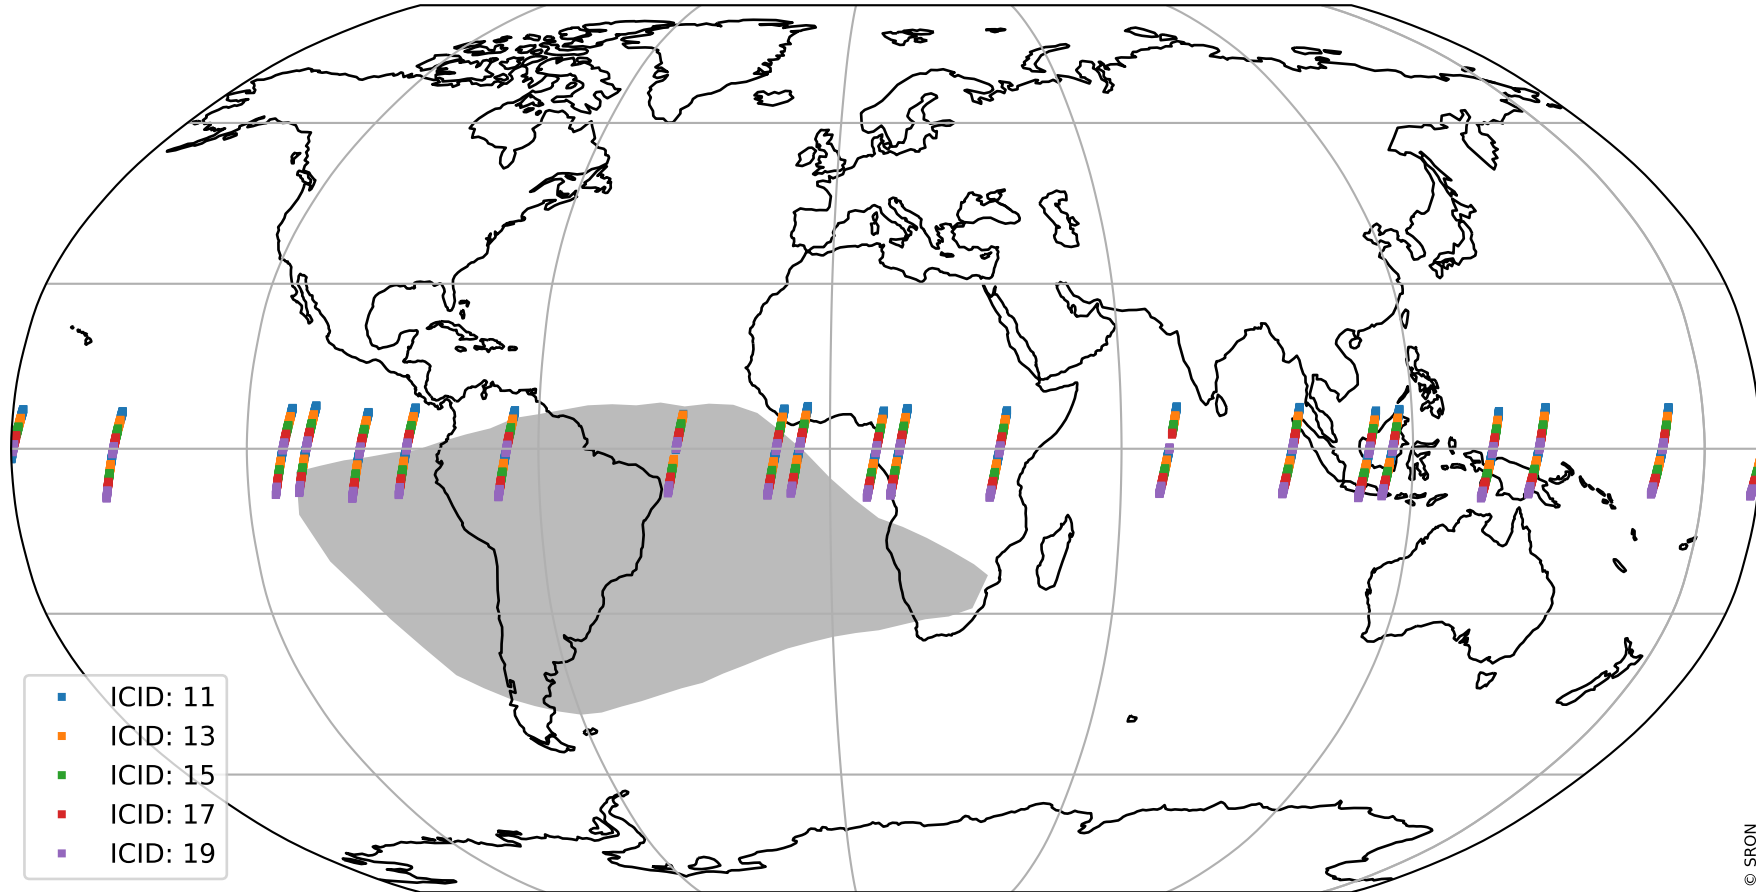

# Tropomi SWIR offset (official)

orbits : 20 in [30472, 30517]  
coverage : 2023-08-31 / 2023-09-03  
median : 31.317  $\mu\text{V}$   
spread : 15.052  $\mu\text{V}$   
created : 2023-09-04T04:21:38

# Tropomi SWIR offset (official)

orbits : 20 in [30472, 30517]  
coverage : 2023-08-31 / 2023-09-03  
median : 0.028647 mV  
spread : 0.41036 mV  
created : 2023-09-04T04:21:39

value compared with SWIR offset CKD

# Tropomi SWIR offset (official) ground-tracks of Sentinel-5P

orbits : 20 in [30472, 30517]  
coverage : 2023-08-31 / 2023-09-03  
created : 2023-09-04T04:21:39

# Tropomi SWIR offset (official)

orbits : [2827, 30517]  
coverage : 2018-04-30 / 2023-09-03  
created : 2023-09-04T04:21:39