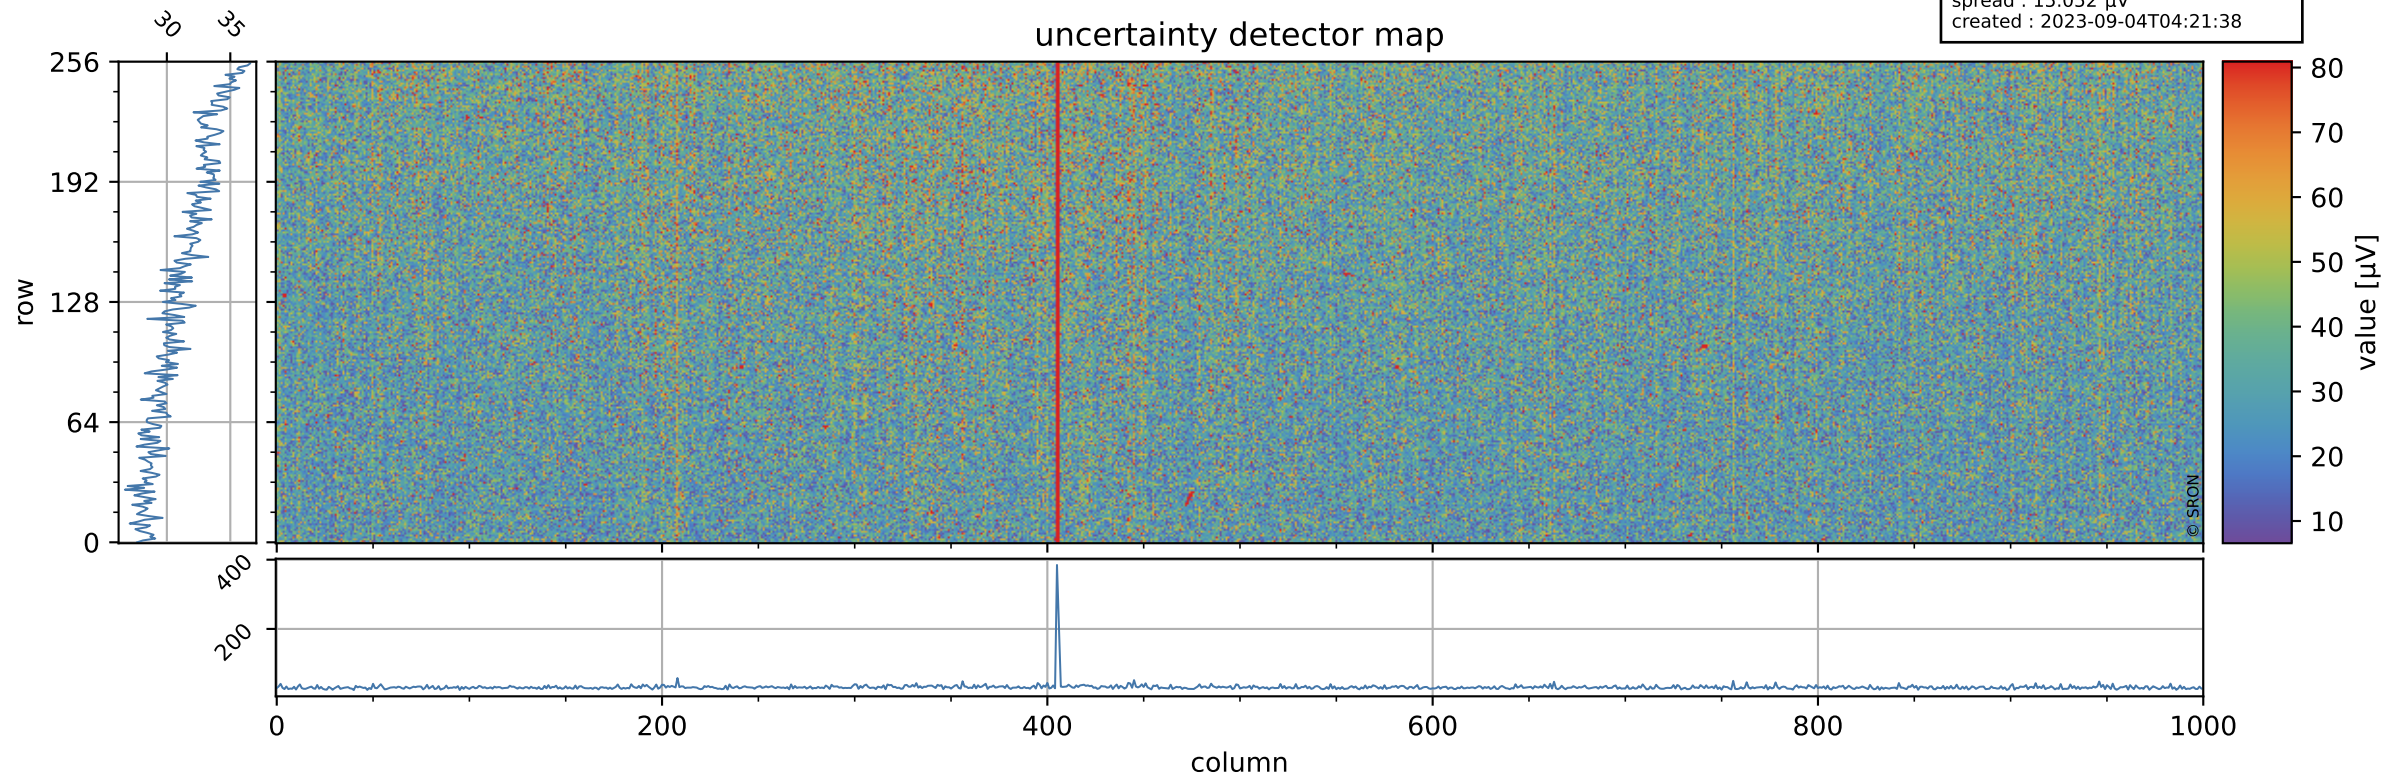

# Tropomi SWIR offset (official)

orbits : 20 in [30472, 30517]  
coverage : 2023-08-31 / 2023-09-03  
median : 0.52604 V  
spread : 0.035904 V  
created : 2023-09-04T04:21:38

## value detector map

# Tropomi SWIR offset (official)

orbits : 20 in [30472, 30517]  
coverage : 2023-08-31 / 2023-09-03  
median : 31.317  $\mu\text{V}$   
spread : 15.052  $\mu\text{V}$   
created : 2023-09-04T04:21:38

# Tropomi SWIR offset (official) ground-tracks of Sentinel-5P

orbits : 20 in [30472, 30517]  
coverage : 2023-08-31 / 2023-09-03  
created : 2023-09-04T04:21:39