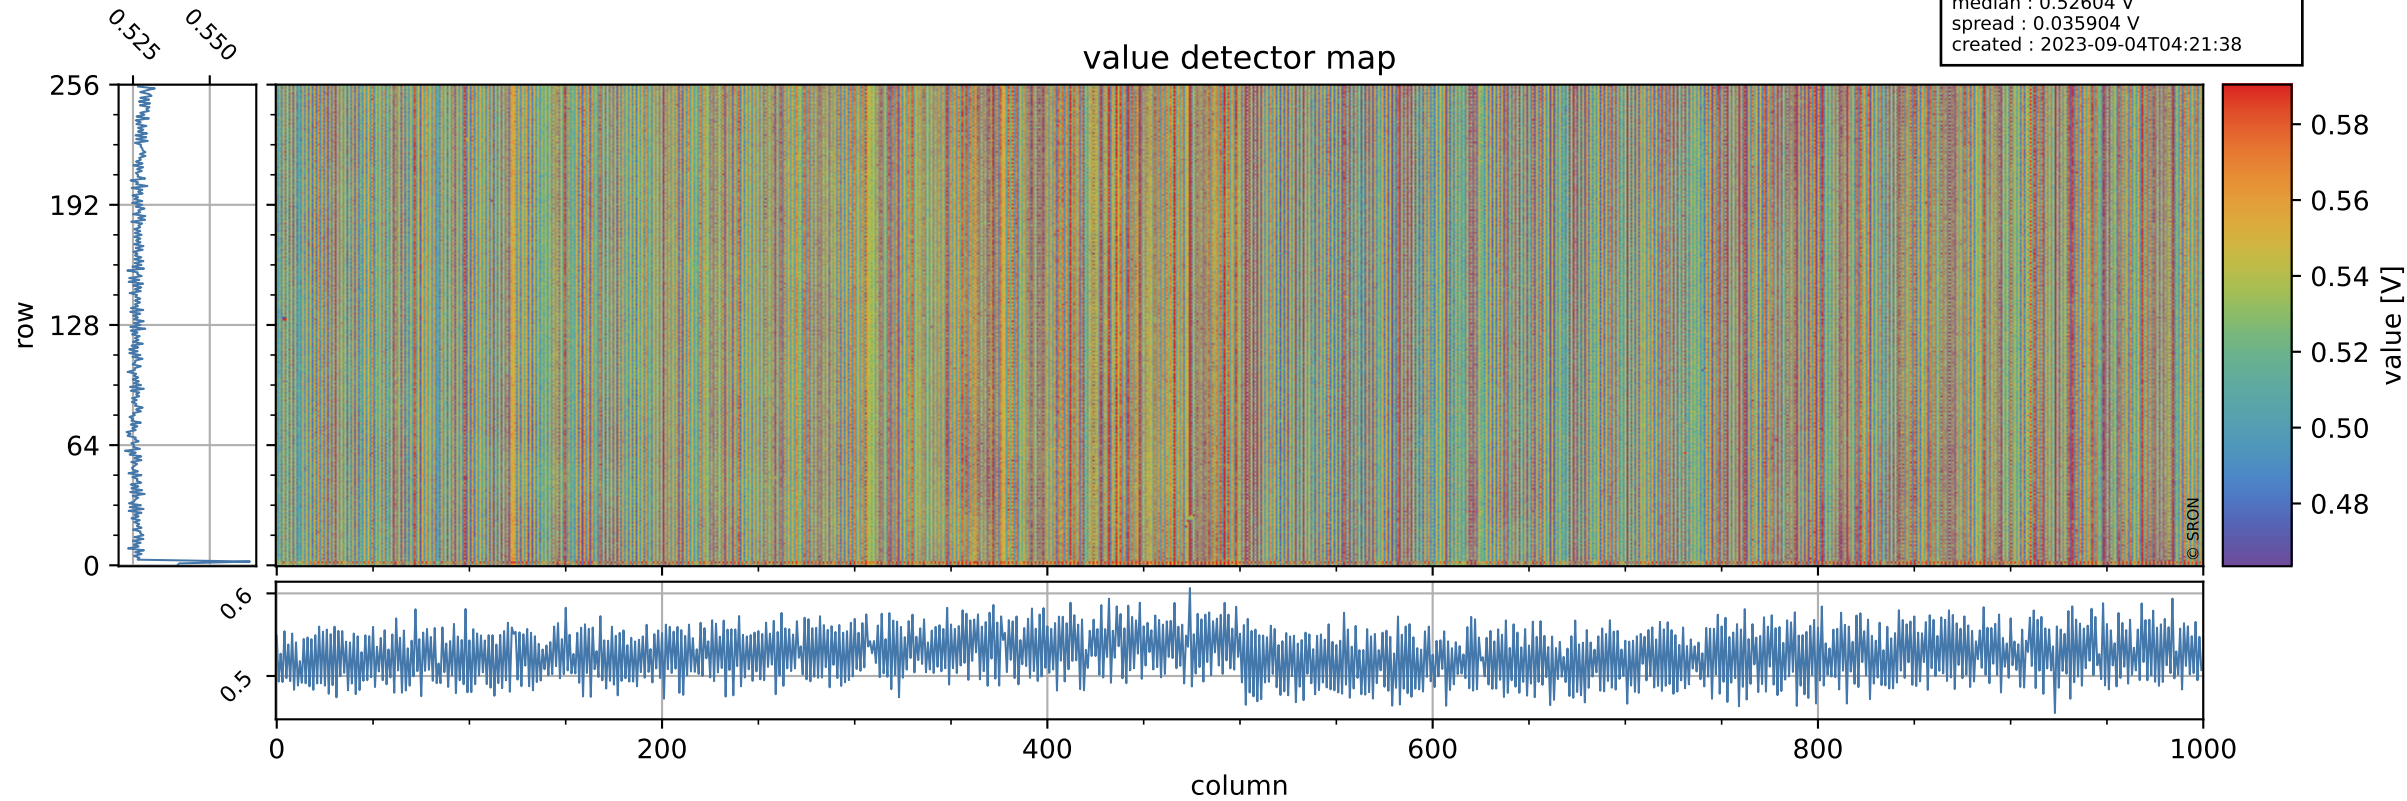

# Tropomi SWIR offset (official)

orbits : 20 in [30472, 30517]  
coverage : 2023-08-31 / 2023-09-03  
median : 0.52604 V  
spread : 0.035904 V  
created : 2023-09-04T04:21:38

## value detector map

# Tropomi SWIR offset (official)

orbits : 20 in [30472, 30517]  
coverage : 2023-08-31 / 2023-09-03  
median : 31.317  $\mu\text{V}$   
spread : 15.052  $\mu\text{V}$   
created : 2023-09-04T04:21:38

# Tropomi SWIR offset (official) ground-tracks of Sentinel-5P

orbits : 20 in [30472, 30517]  
coverage : 2023-08-31 / 2023-09-03  
created : 2023-09-04T04:21:39