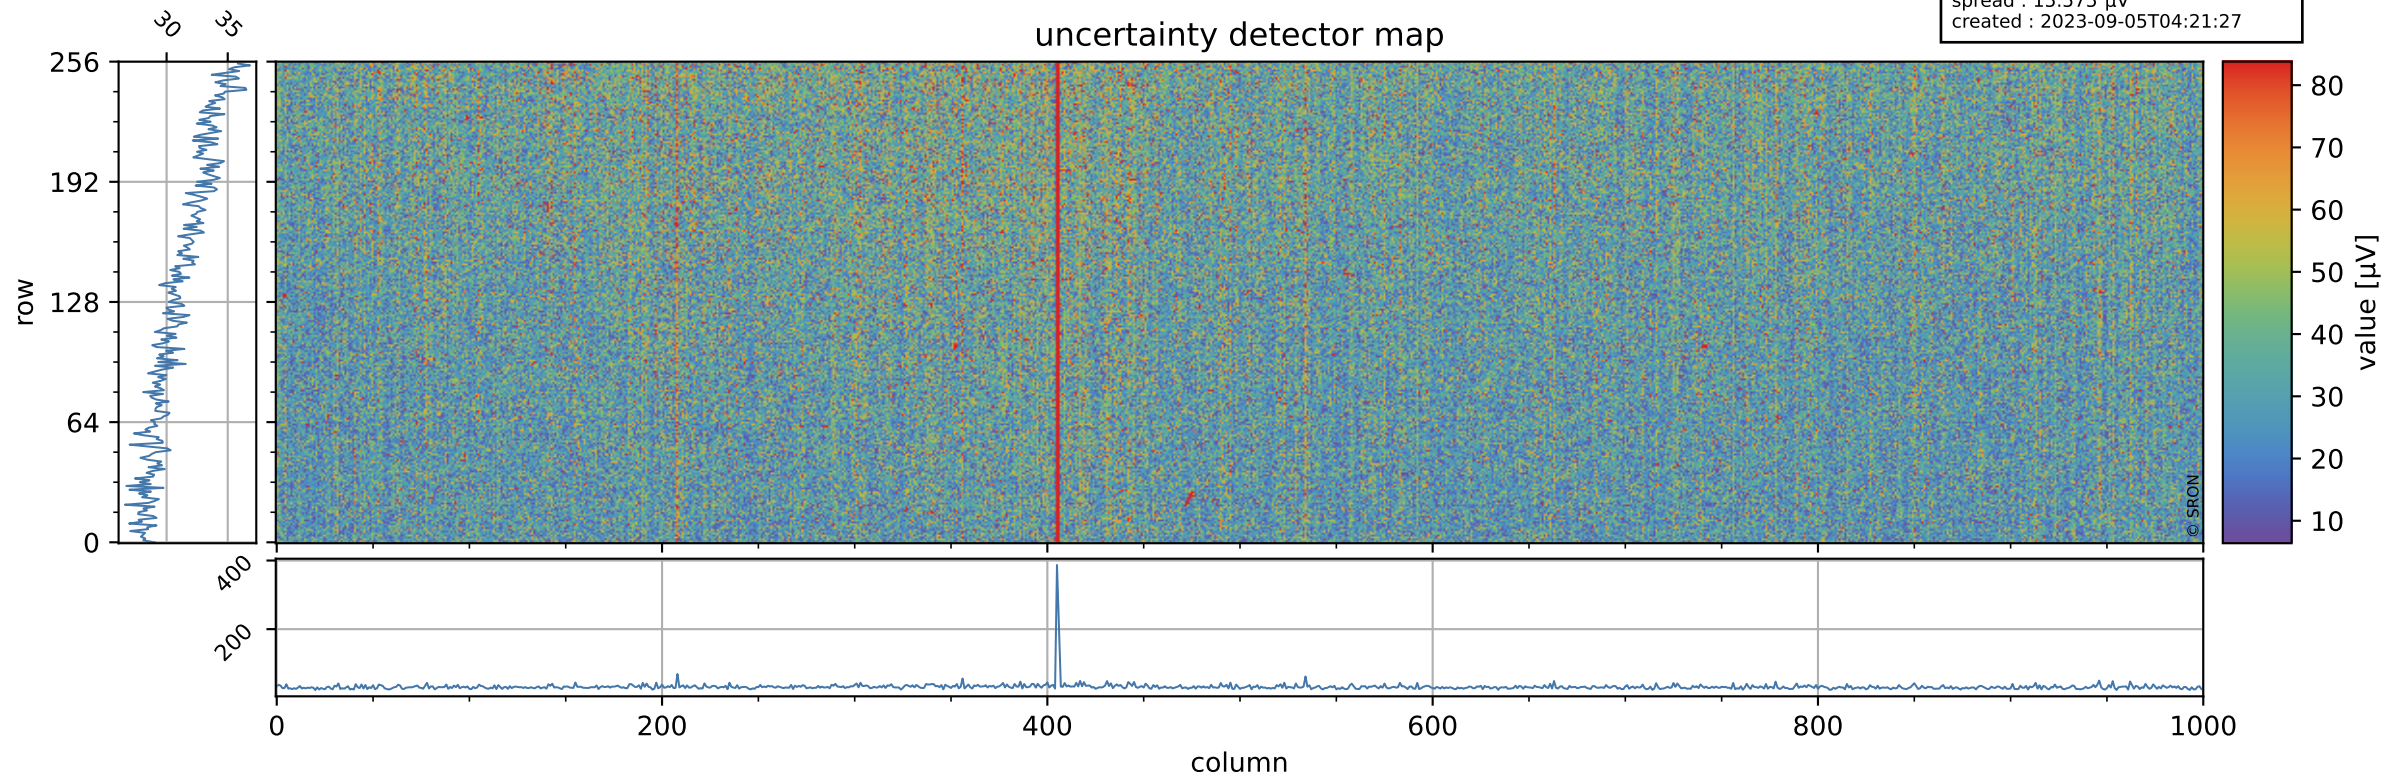

# Tropomi SWIR offset (official)

orbits : 19 in [30487, 30532]  
coverage : 2023-09-01 / 2023-09-04  
median : 0.52605 V  
spread : 0.035906 V  
created : 2023-09-05T04:21:27

## value detector map

# Tropomi SWIR offset (official)

orbits : 19 in [30487, 30532]  
coverage : 2023-09-01 / 2023-09-04  
median : 31.347  $\mu\text{V}$   
spread : 15.575  $\mu\text{V}$   
created : 2023-09-05T04:21:27

# Tropomi SWIR offset (official) ground-tracks of Sentinel-5P

orbits : 19 in [30487, 30532]  
coverage : 2023-09-01 / 2023-09-04  
created : 2023-09-05T04:21:28