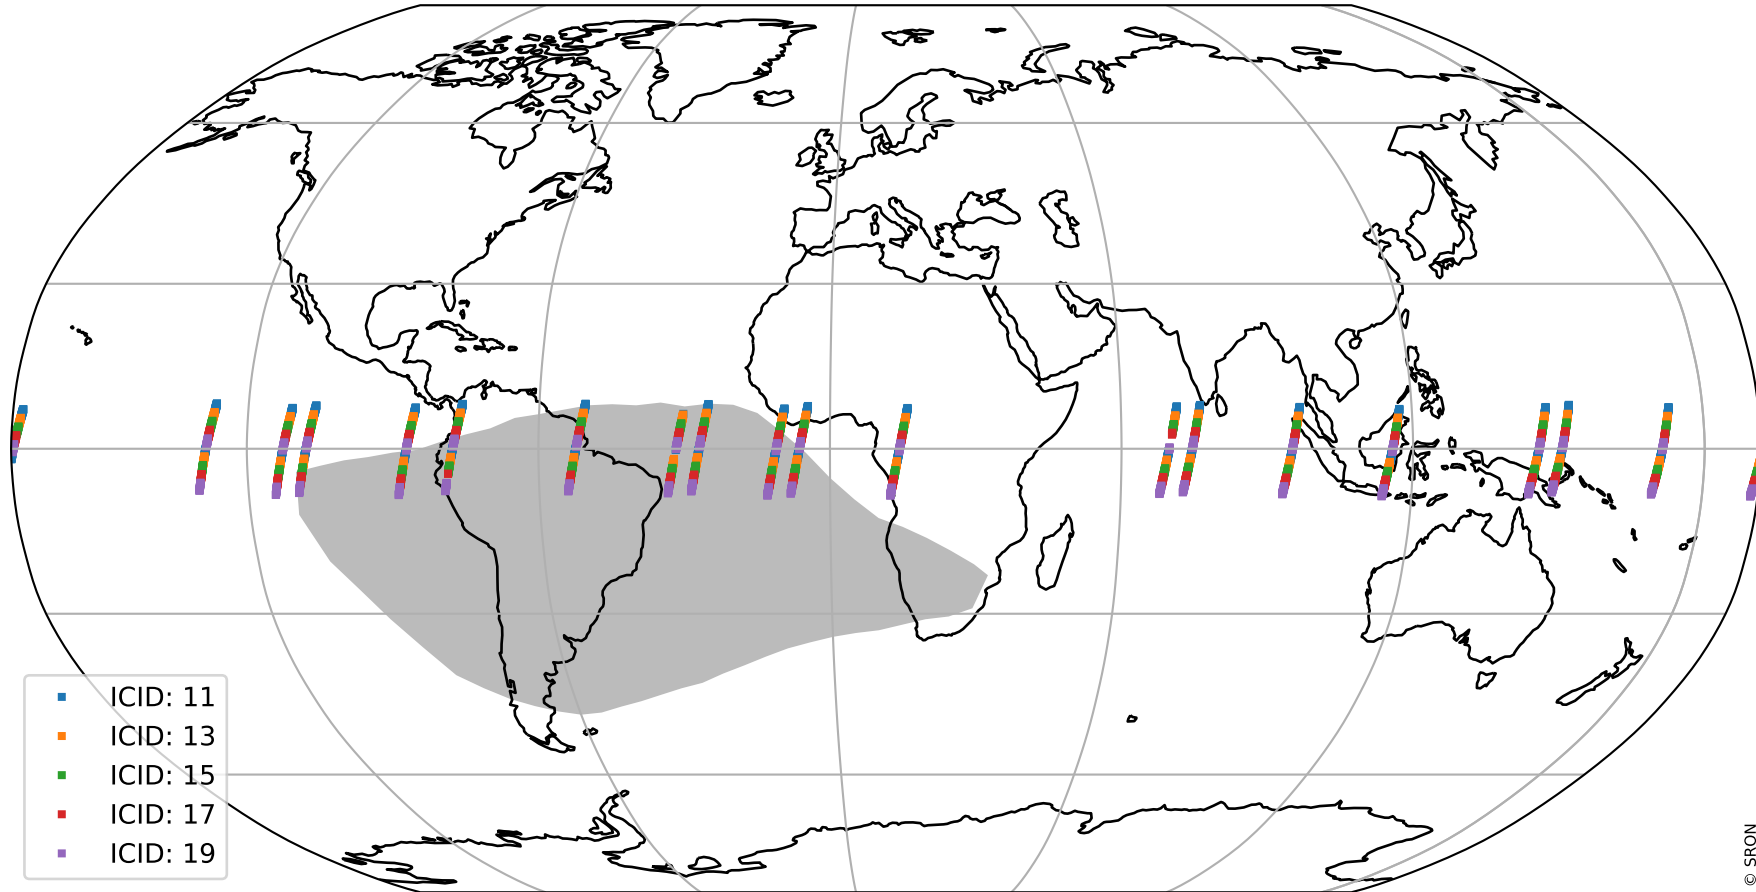

# Tropomi SWIR offset (official)

orbits : 19 in [30487, 30532]  
coverage : 2023-09-01 / 2023-09-04  
median : 31.347  $\mu\text{V}$   
spread : 15.575  $\mu\text{V}$   
created : 2023-09-05T04:21:27

# Tropomi SWIR offset (official)

orbits : 19 in [30487, 30532]  
coverage : 2023-09-01 / 2023-09-04  
median : 0.033997 mV  
spread : 0.41339 mV  
created : 2023-09-05T04:21:28

value compared with SWIR offset CKD

# Tropomi SWIR offset (official) ground-tracks of Sentinel-5P

orbits : 19 in [30487, 30532]  
coverage : 2023-09-01 / 2023-09-04  
created : 2023-09-05T04:21:28

# Tropomi SWIR offset (official)

orbits : [2827, 30532]  
coverage : 2018-04-30 / 2023-09-04  
created : 2023-09-05T04:21:29