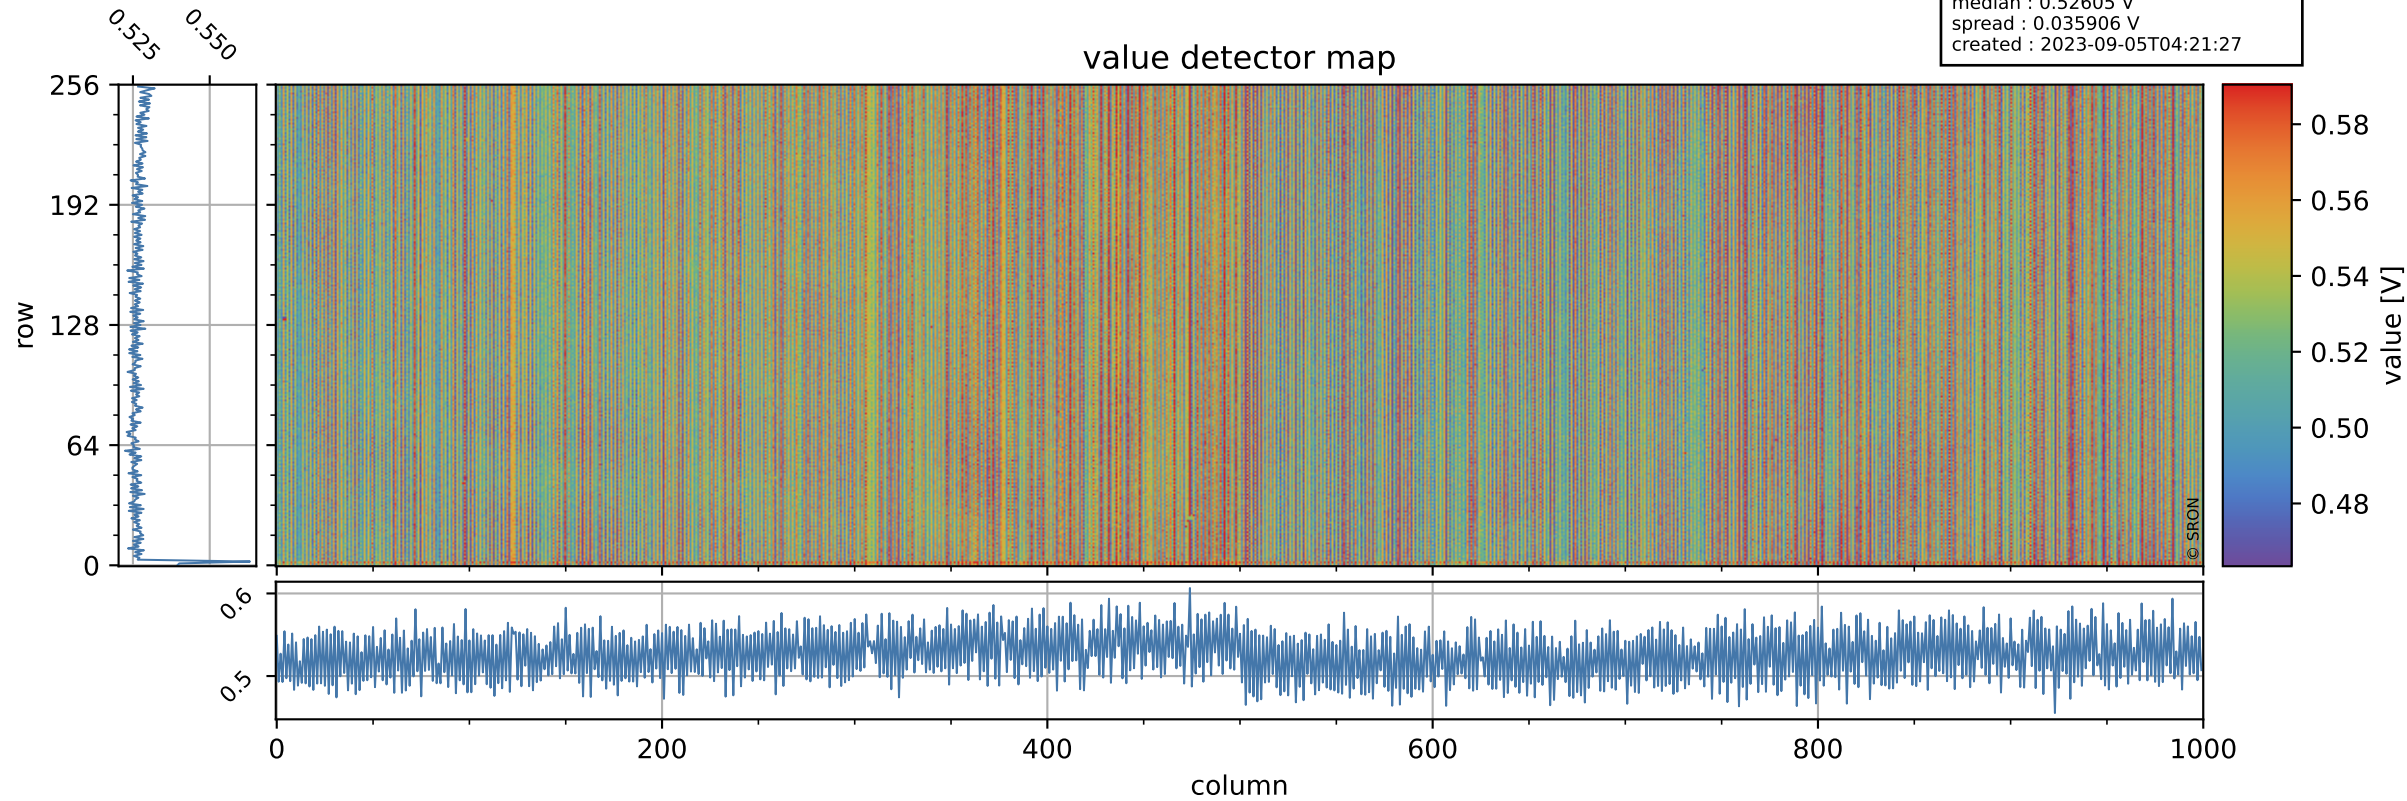

# Tropomi SWIR offset (official)

orbits : 19 in [30487, 30532]  
coverage : 2023-09-01 / 2023-09-04  
median : 0.52605 V  
spread : 0.035906 V  
created : 2023-09-05T04:21:27

## value detector map

# Tropomi SWIR offset (official)

orbits : 19 in [30487, 30532]  
coverage : 2023-09-01 / 2023-09-04  
median : 31.347  $\mu\text{V}$   
spread : 15.575  $\mu\text{V}$   
created : 2023-09-05T04:21:27

# Tropomi SWIR offset (official) ground-tracks of Sentinel-5P

orbits : 19 in [30487, 30532]  
coverage : 2023-09-01 / 2023-09-04  
created : 2023-09-05T04:21:28