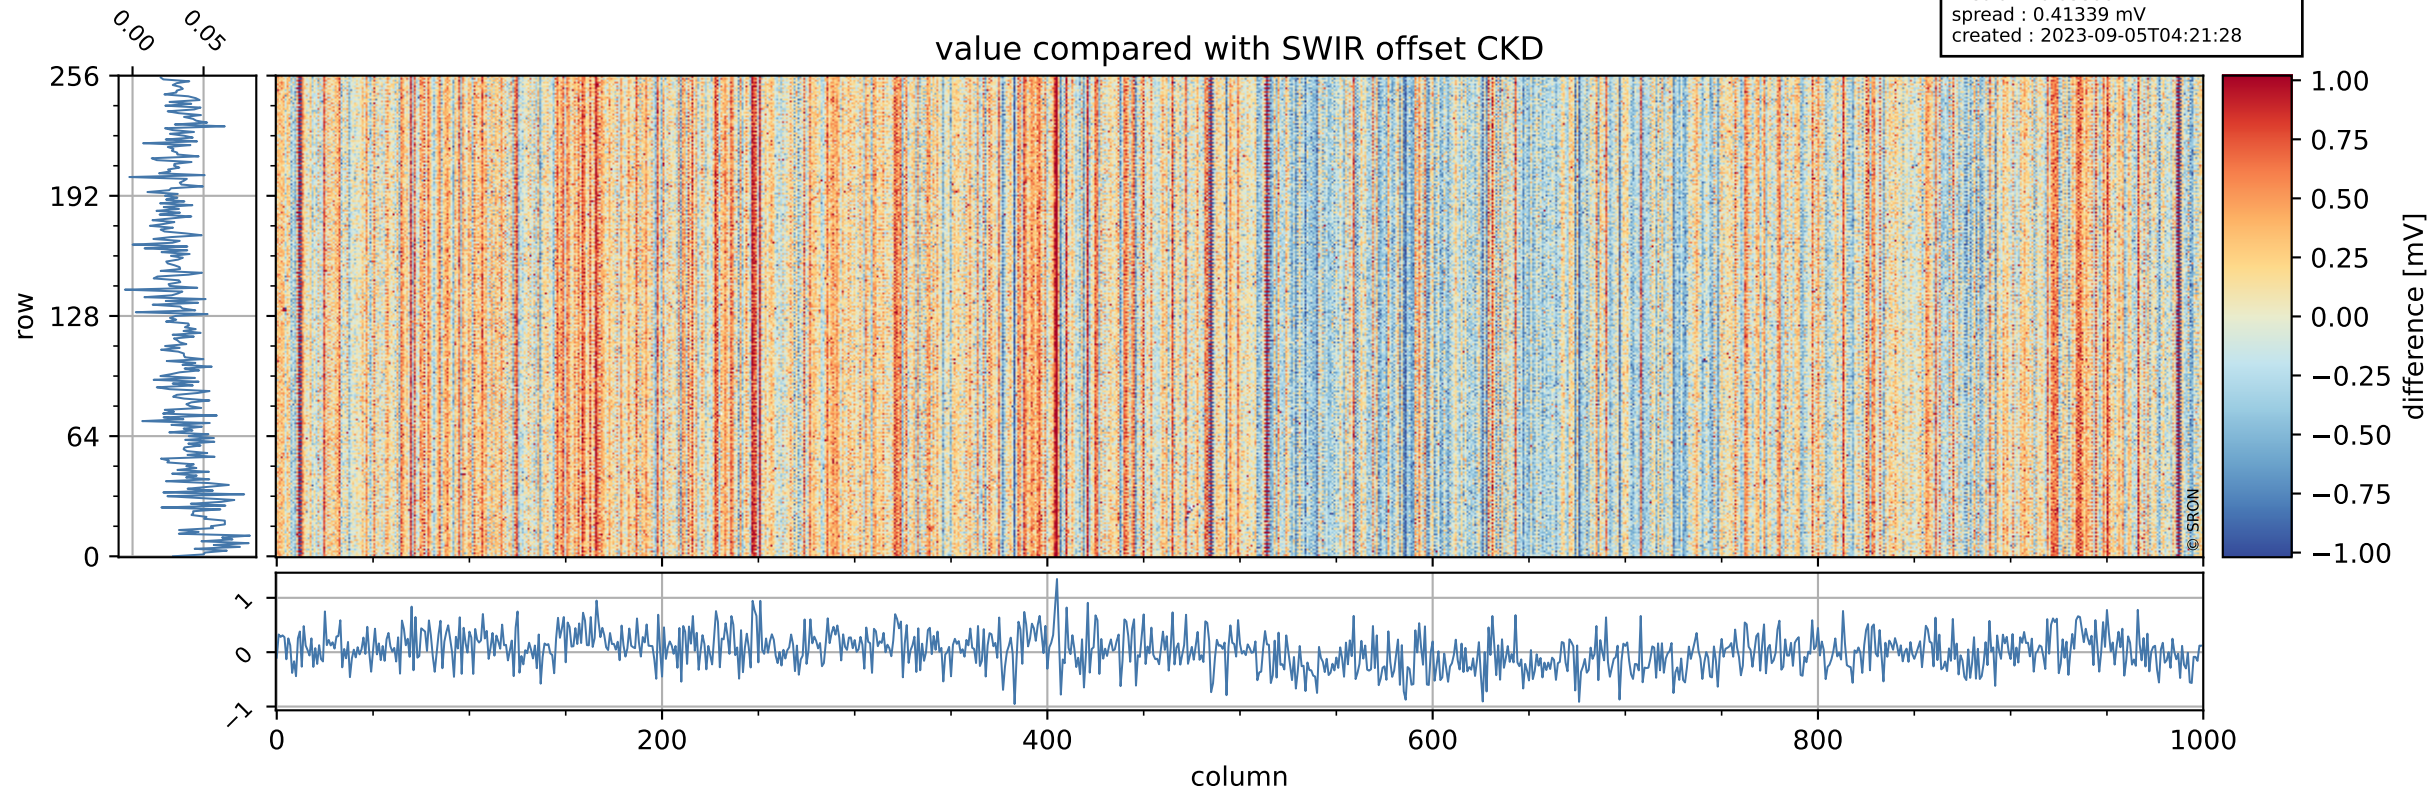

## value detector map

# Tropomi SWIR offset (official)

orbits : 19 in [30487, 30532]  
coverage : 2023-09-01 / 2023-09-04  
median : 31.347  $\mu\text{V}$   
spread : 15.575  $\mu\text{V}$   
created : 2023-09-05T04:21:27

# Tropomi SWIR offset (official)

orbits : 19 in [30487, 30532]  
coverage : 2023-09-01 / 2023-09-04  
median : 0.033997 mV  
spread : 0.41339 mV  
created : 2023-09-05T04:21:28

value compared with SWIR offset CKD

# Tropomi SWIR offset (official) ground-tracks of Sentinel-5P

orbits : 19 in [30487, 30532]  
coverage : 2023-09-01 / 2023-09-04  
created : 2023-09-05T04:21:28