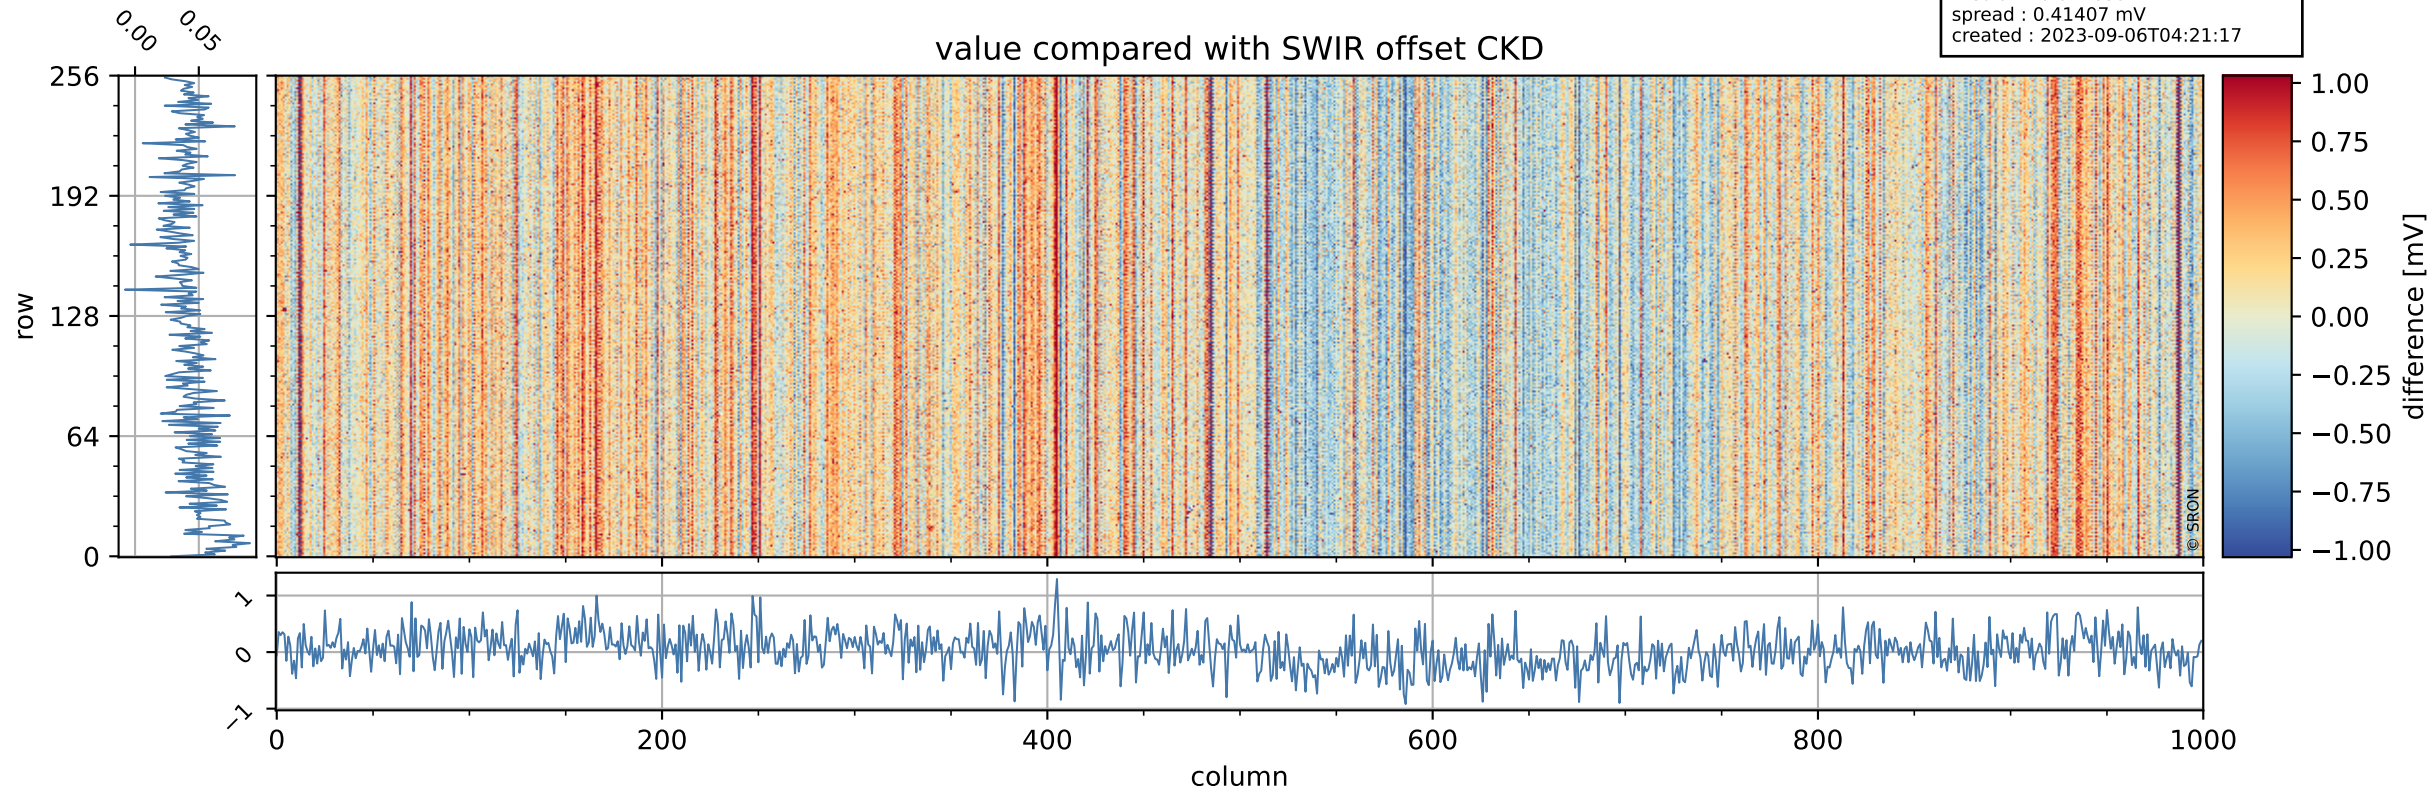

Tropomi SWIR offset (official)

orbits : 20 in [30502, 30547]
coverage : 2023-09-02 / 2023-09-05
median : 0.52606 V
spread : 0.035905 V
created : 2023-09-06T04:21:16

value detector map

Tropomi SWIR offset (official)

orbits : 20 in [30502, 30547]
coverage : 2023-09-02 / 2023-09-05
median : 30.544 μV
spread : 15.322 μV
created : 2023-09-06T04:21:17

Tropomi SWIR offset (official)

orbits : 20 in [30502, 30547]
coverage : 2023-09-02 / 2023-09-05
median : 0.042639 mV
spread : 0.41407 mV
created : 2023-09-06T04:21:17

value compared with SWIR offset CKD

Tropomi SWIR offset (official) ground-tracks of Sentinel-5P

orbits : 20 in [30502, 30547]
coverage : 2023-09-02 / 2023-09-05
created : 2023-09-06T04:21:17

Tropomi SWIR offset (official)

orbits : [2827, 30547]
coverage : 2018-04-30 / 2023-09-05
created : 2023-09-06T04:21:18

trend of detector median & temperatures