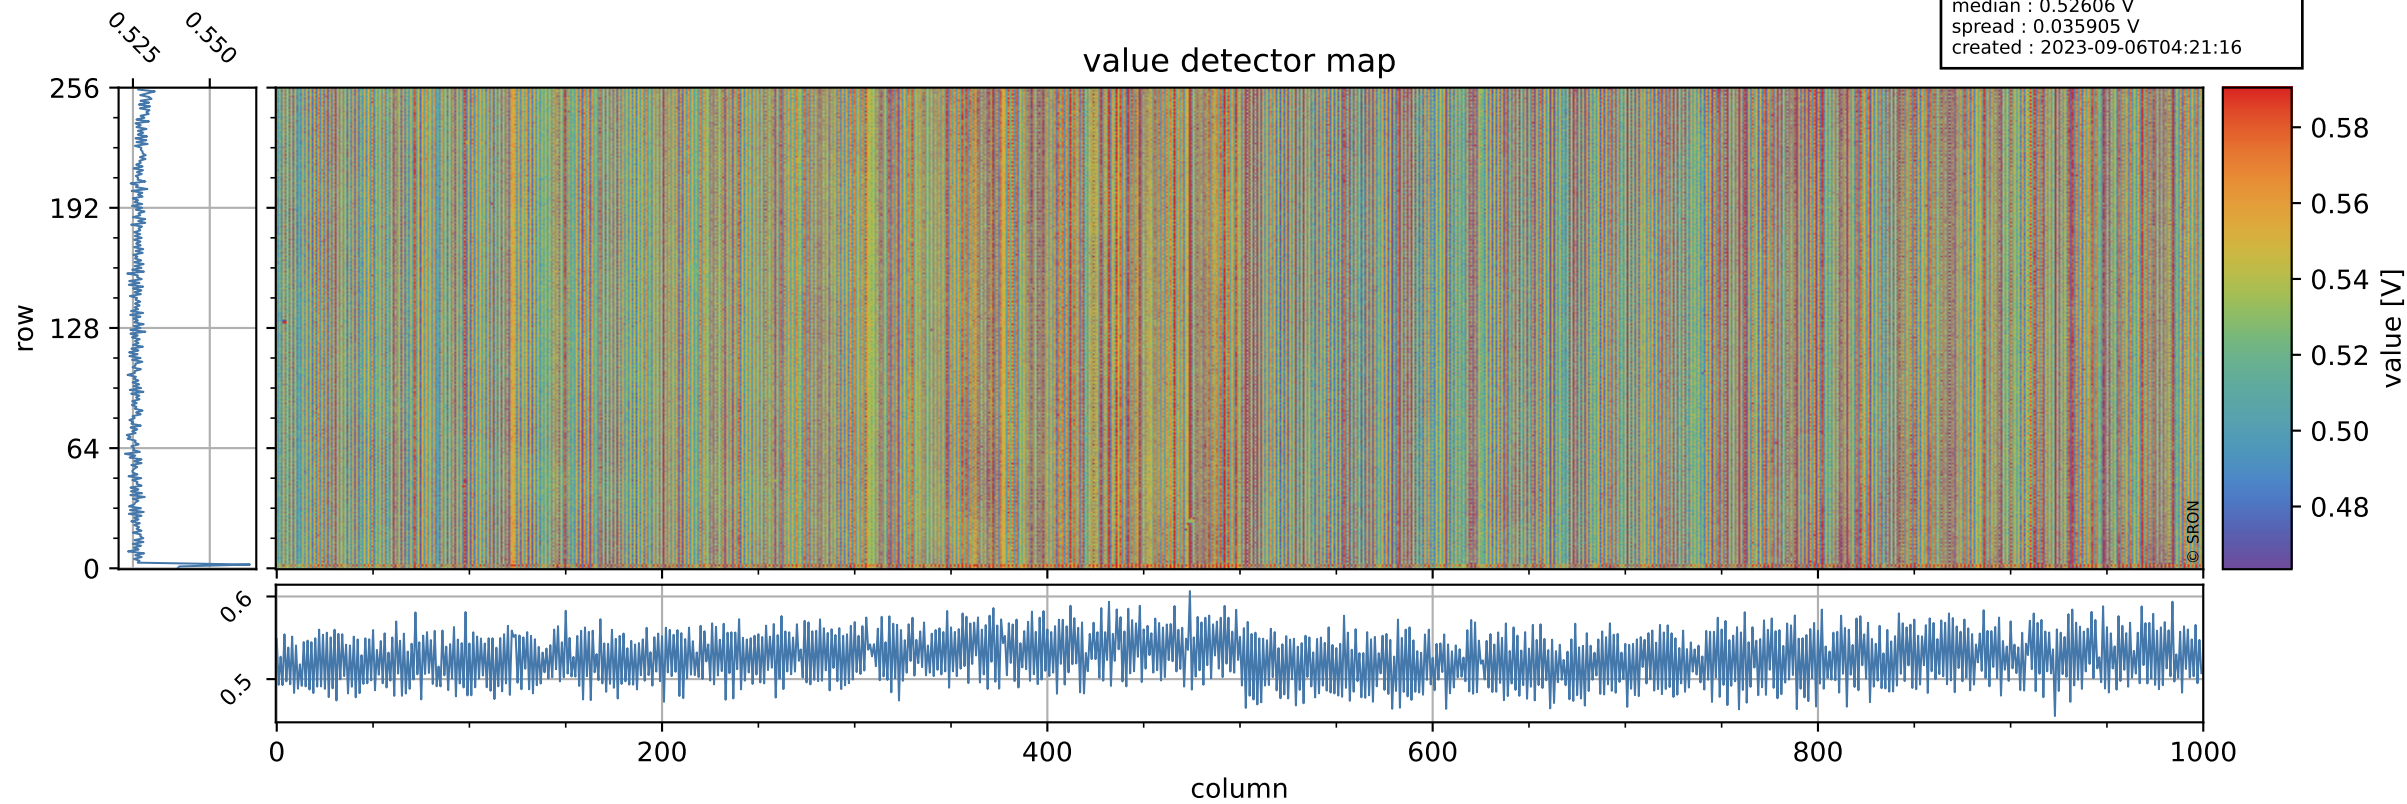

Tropomi SWIR offset (official)

orbits : 20 in [30502, 30547]
coverage : 2023-09-02 / 2023-09-05
median : 0.52606 V
spread : 0.035905 V
created : 2023-09-06T04:21:16

value detector map

Tropomi SWIR offset (official)

orbits : 20 in [30502, 30547]
coverage : 2023-09-02 / 2023-09-05
median : 30.544 μV
spread : 15.322 μV
created : 2023-09-06T04:21:17

Tropomi SWIR offset (official)

orbits : 20 in [30502, 30547]
coverage : 2023-09-02 / 2023-09-05
median : 0.042639 mV
spread : 0.41407 mV
created : 2023-09-06T04:21:17

value compared with SWIR offset CKD

Tropomi SWIR offset (official) ground-tracks of Sentinel-5P

orbits : 20 in [30502, 30547]
coverage : 2023-09-02 / 2023-09-05
created : 2023-09-06T04:21:17

Tropomi SWIR offset (official)

orbits : [2827, 30547]
coverage : 2018-04-30 / 2023-09-05
created : 2023-09-06T04:21:18

trend of detector median & temperatures