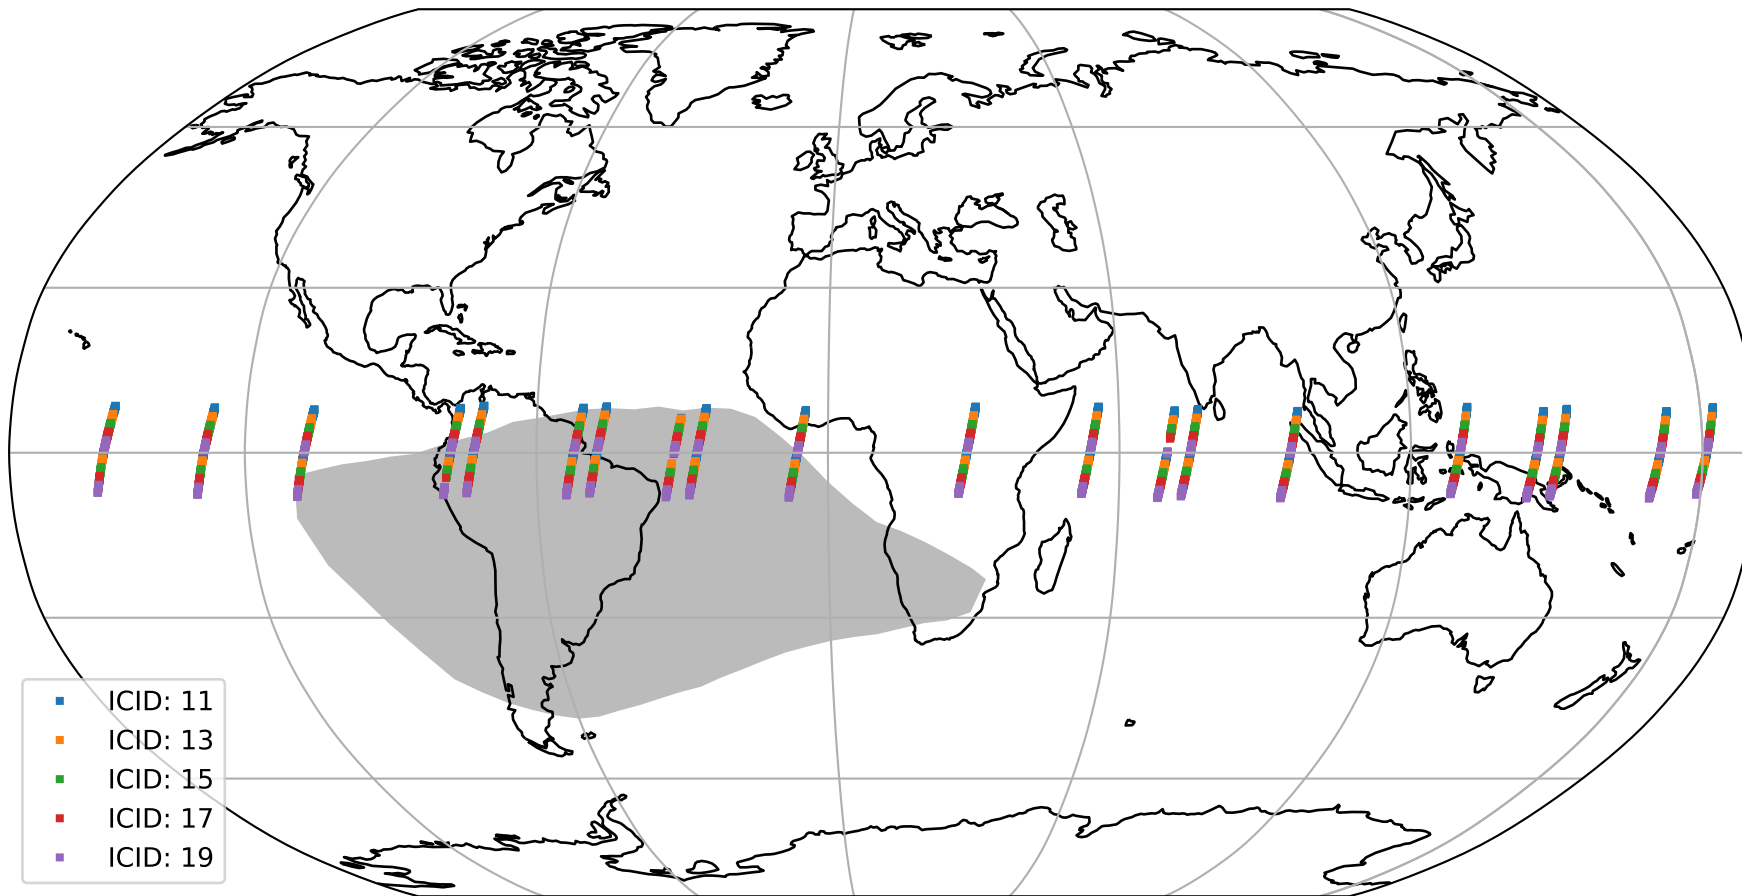

Tropomi SWIR offset (official)

orbits : 20 in [30502, 30547]
coverage : 2023-09-02 / 2023-09-05
median : 0.52606 V
spread : 0.035905 V
created : 2023-09-06T04:21:16

value detector map

Tropomi SWIR offset (official)

orbits : 20 in [30502, 30547]
coverage : 2023-09-02 / 2023-09-05
median : 30.544 μV
spread : 15.322 μV
created : 2023-09-06T04:21:17

Tropomi SWIR offset (official)

orbits : 20 in [30502, 30547]
coverage : 2023-09-02 / 2023-09-05
median : 0.042639 mV
spread : 0.41407 mV
created : 2023-09-06T04:21:17

value compared with SWIR offset CKD

Tropomi SWIR offset (official) ground-tracks of Sentinel-5P

orbits : 20 in [30502, 30547]
coverage : 2023-09-02 / 2023-09-05
created : 2023-09-06T04:21:17

Tropomi SWIR offset (official)

orbits : [2827, 30547]
coverage : 2018-04-30 / 2023-09-05
created : 2023-09-06T04:21:18

trend of detector median & temperatures