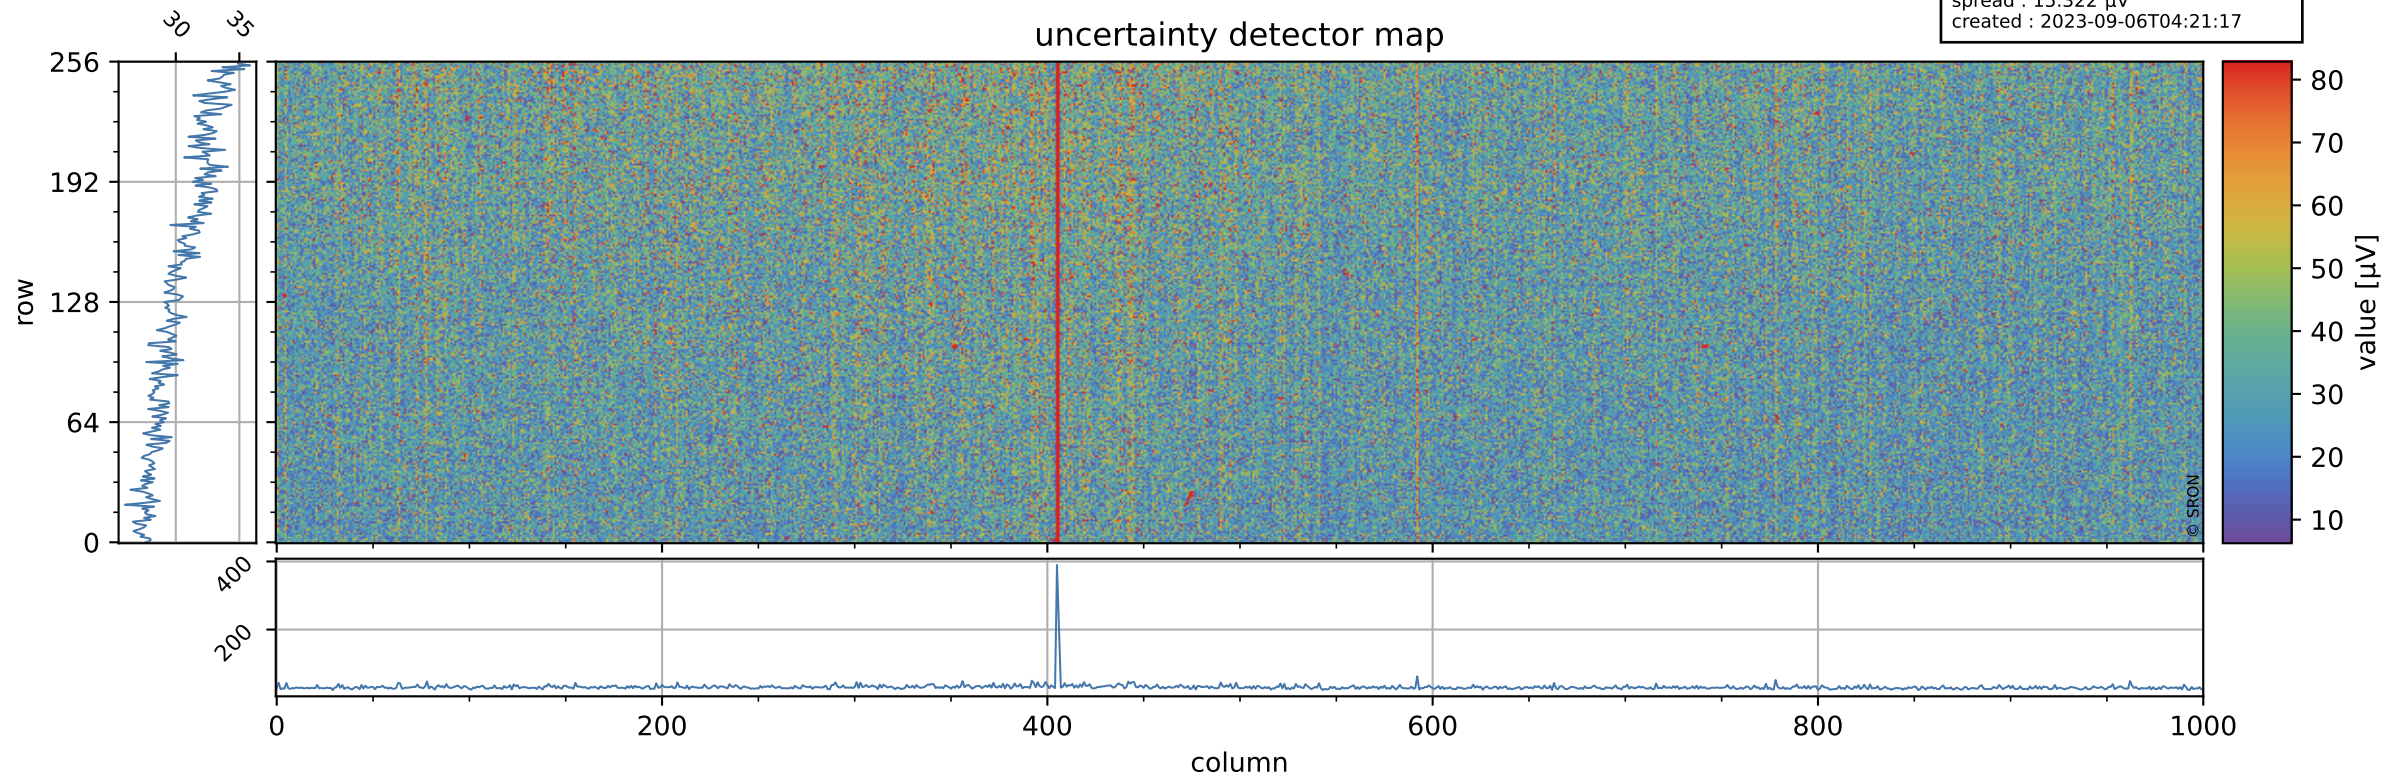

Tropomi SWIR offset (official)

orbits : 20 in [30502, 30547]
coverage : 2023-09-02 / 2023-09-05
median : 0.52606 V
spread : 0.035905 V
created : 2023-09-06T04:21:16

value detector map

Tropomi SWIR offset (official)

orbits : 20 in [30502, 30547]
coverage : 2023-09-02 / 2023-09-05
median : 30.544 μV
spread : 15.322 μV
created : 2023-09-06T04:21:17

Tropomi SWIR offset (official)

orbits : 20 in [30502, 30547]
coverage : 2023-09-02 / 2023-09-05
median : 0.042639 mV
spread : 0.41407 mV
created : 2023-09-06T04:21:17

value compared with SWIR offset CKD

Tropomi SWIR offset (official) ground-tracks of Sentinel-5P

orbits : 20 in [30502, 30547]
coverage : 2023-09-02 / 2023-09-05
created : 2023-09-06T04:21:17

Tropomi SWIR offset (official)

orbits : [2827, 30547]
coverage : 2018-04-30 / 2023-09-05
created : 2023-09-06T04:21:18

trend of detector median & temperatures