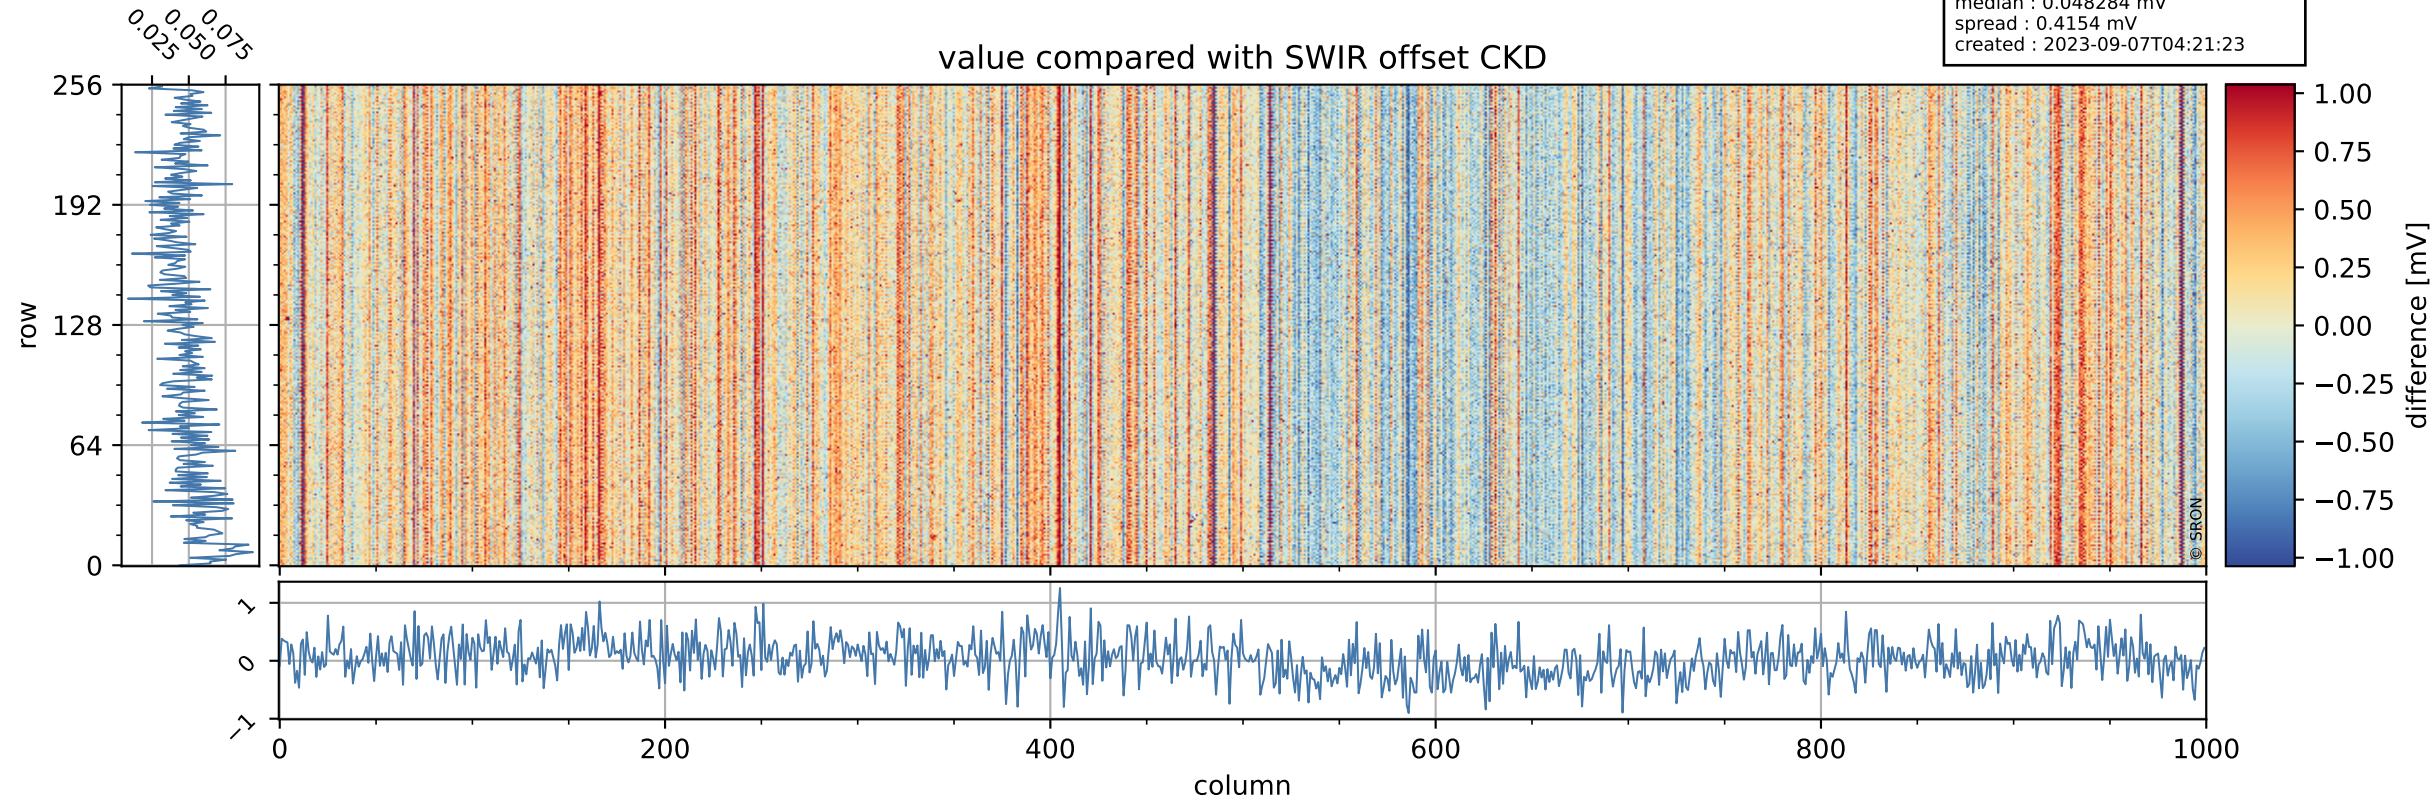

Tropomi SWIR offset (official)

orbits : 19 in [30517, 30562]
coverage : 2023-09-03 / 2023-09-06
median : 0.52606 V
spread : 0.035906 V
created : 2023-09-07T04:21:22

value detector map

Tropomi SWIR offset (official)

orbits : 19 in [30517, 30562]
coverage : 2023-09-03 / 2023-09-06
median : 30.45 μV
spread : 15.215 μV
created : 2023-09-07T04:21:23

Tropomi SWIR offset (official)

value compared with SWIR offset CKD

orbits : 19 in [30517, 30562]
coverage : 2023-09-03 / 2023-09-06
median : 0.048284 mV
spread : 0.4154 mV
created : 2023-09-07T04:21:23

Tropomi SWIR offset (official) ground-tracks of Sentinel-5P

orbits : 19 in [30517, 30562]
coverage : 2023-09-03 / 2023-09-06
created : 2023-09-07T04:21:23

Tropomi SWIR offset (official)

orbits : [2827, 30562]
coverage : 2018-04-30 / 2023-09-06
created : 2023-09-07T04:21:24

trend of detector median & temperatures