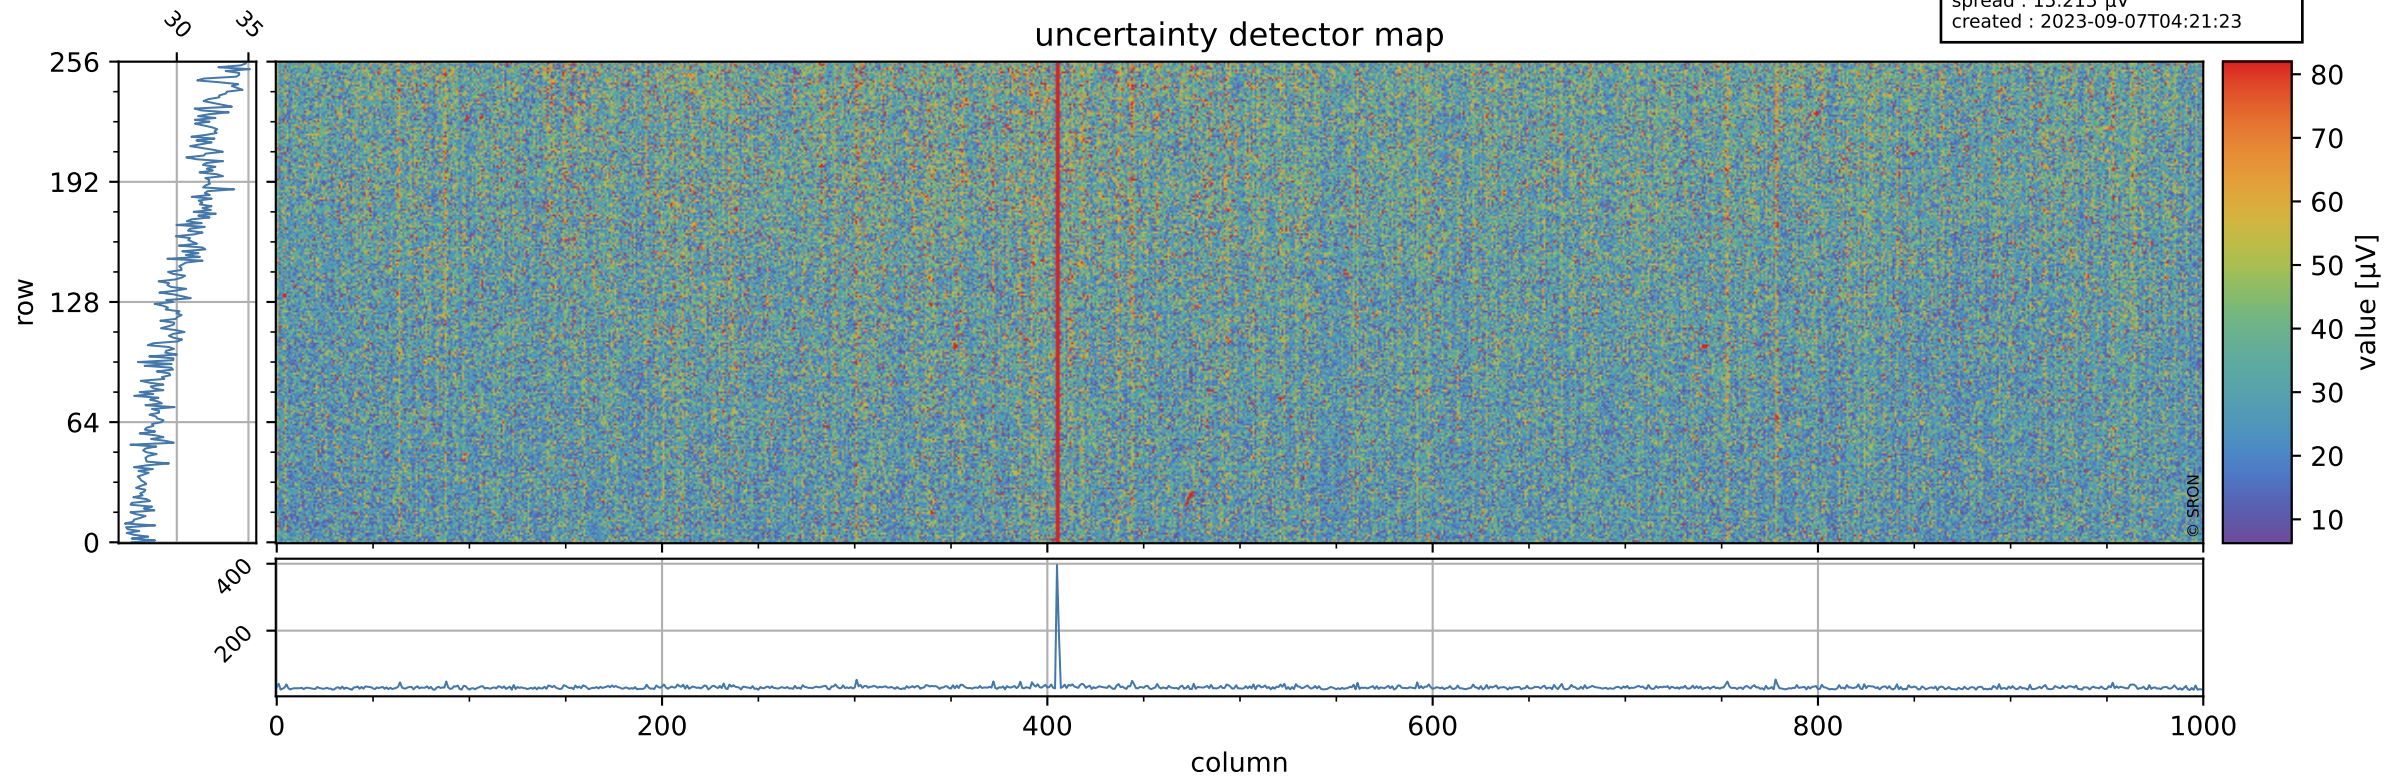

Tropomi SWIR offset (official)

orbits : 19 in [30517, 30562]
coverage : 2023-09-03 / 2023-09-06
median : 0.52606 V
spread : 0.035906 V
created : 2023-09-07T04:21:22

value detector map

Tropomi SWIR offset (official)

orbits : 19 in [30517, 30562]
coverage : 2023-09-03 / 2023-09-06
median : 30.45 μV
spread : 15.215 μV
created : 2023-09-07T04:21:23

Tropomi SWIR offset (official)

value compared with SWIR offset CKD

orbits : 19 in [30517, 30562]
coverage : 2023-09-03 / 2023-09-06
median : 0.048284 mV
spread : 0.4154 mV
created : 2023-09-07T04:21:23

Tropomi SWIR offset (official) ground-tracks of Sentinel-5P

orbits : 19 in [30517, 30562]
coverage : 2023-09-03 / 2023-09-06
created : 2023-09-07T04:21:23

Tropomi SWIR offset (official)

orbits : [2827, 30562]
coverage : 2018-04-30 / 2023-09-06
created : 2023-09-07T04:21:24

trend of detector median & temperatures