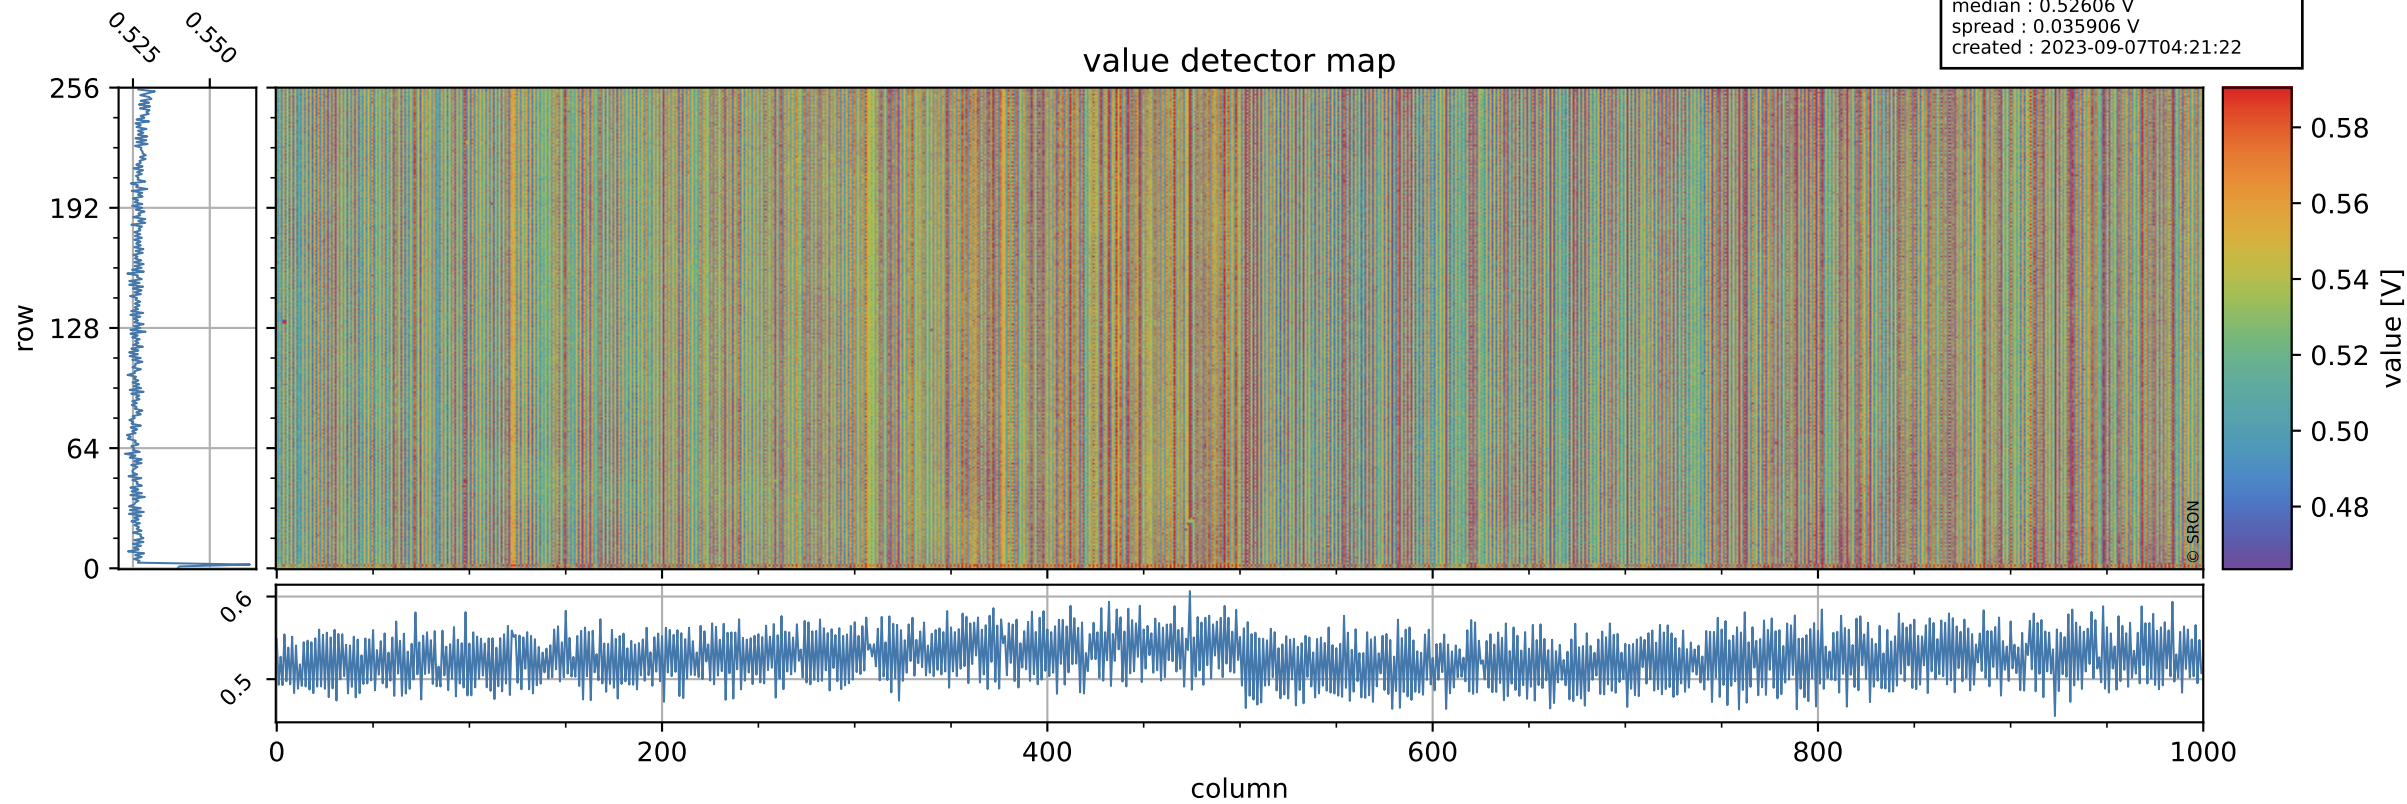

Tropomi SWIR offset (official)

orbits : 19 in [30517, 30562]
coverage : 2023-09-03 / 2023-09-06
median : 0.52606 V
spread : 0.035906 V
created : 2023-09-07T04:21:22

value detector map

Tropomi SWIR offset (official)

orbits : 19 in [30517, 30562]
coverage : 2023-09-03 / 2023-09-06
median : 30.45 μV
spread : 15.215 μV
created : 2023-09-07T04:21:23

Tropomi SWIR offset (official)

value compared with SWIR offset CKD

orbits : 19 in [30517, 30562]
coverage : 2023-09-03 / 2023-09-06
median : 0.048284 mV
spread : 0.4154 mV
created : 2023-09-07T04:21:23

Tropomi SWIR offset (official) ground-tracks of Sentinel-5P

orbits : 19 in [30517, 30562]
coverage : 2023-09-03 / 2023-09-06
created : 2023-09-07T04:21:23

Tropomi SWIR offset (official)

orbits : [2827, 30562]
coverage : 2018-04-30 / 2023-09-06
created : 2023-09-07T04:21:24

trend of detector median & temperatures