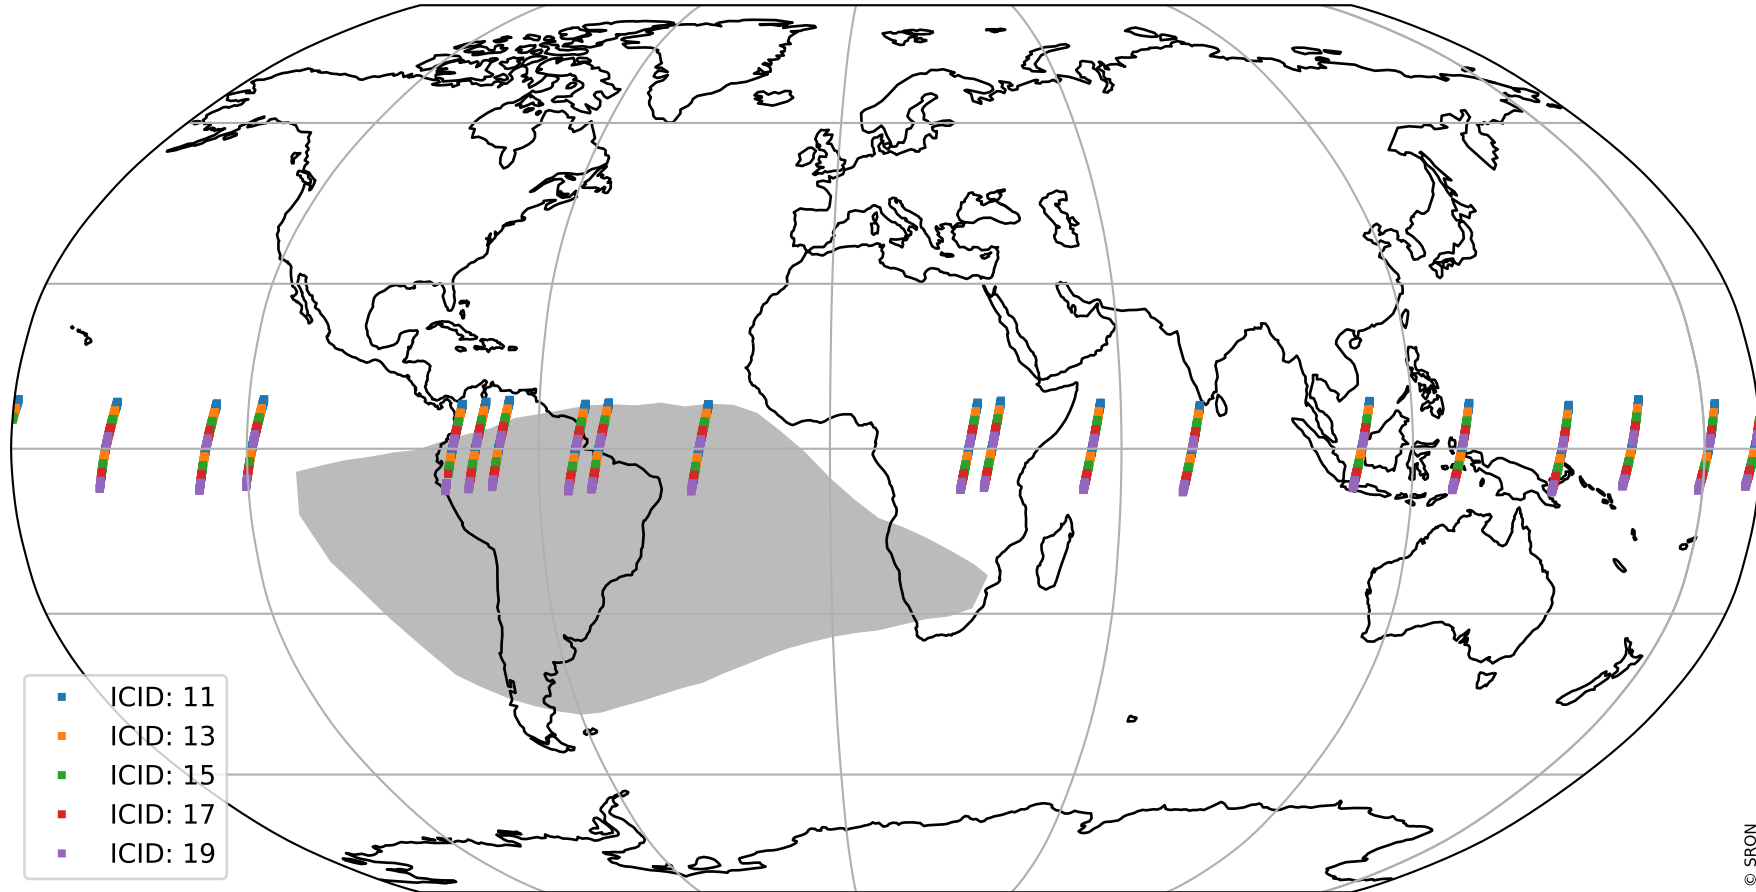

Tropomi SWIR offset (official)

orbits : 19 in [30517, 30562]
coverage : 2023-09-03 / 2023-09-06
median : 0.52606 V
spread : 0.035906 V
created : 2023-09-07T04:21:22

value detector map

Tropomi SWIR offset (official)

orbits : 19 in [30517, 30562]
coverage : 2023-09-03 / 2023-09-06
median : 30.45 μV
spread : 15.215 μV
created : 2023-09-07T04:21:23

Tropomi SWIR offset (official)

value compared with SWIR offset CKD

orbits : 19 in [30517, 30562]
coverage : 2023-09-03 / 2023-09-06
median : 0.048284 mV
spread : 0.4154 mV
created : 2023-09-07T04:21:23

Tropomi SWIR offset (official) ground-tracks of Sentinel-5P

orbits : 19 in [30517, 30562]
coverage : 2023-09-03 / 2023-09-06
created : 2023-09-07T04:21:23

Tropomi SWIR offset (official)

orbits : [2827, 30562]
coverage : 2018-04-30 / 2023-09-06
created : 2023-09-07T04:21:24

trend of detector median & temperatures