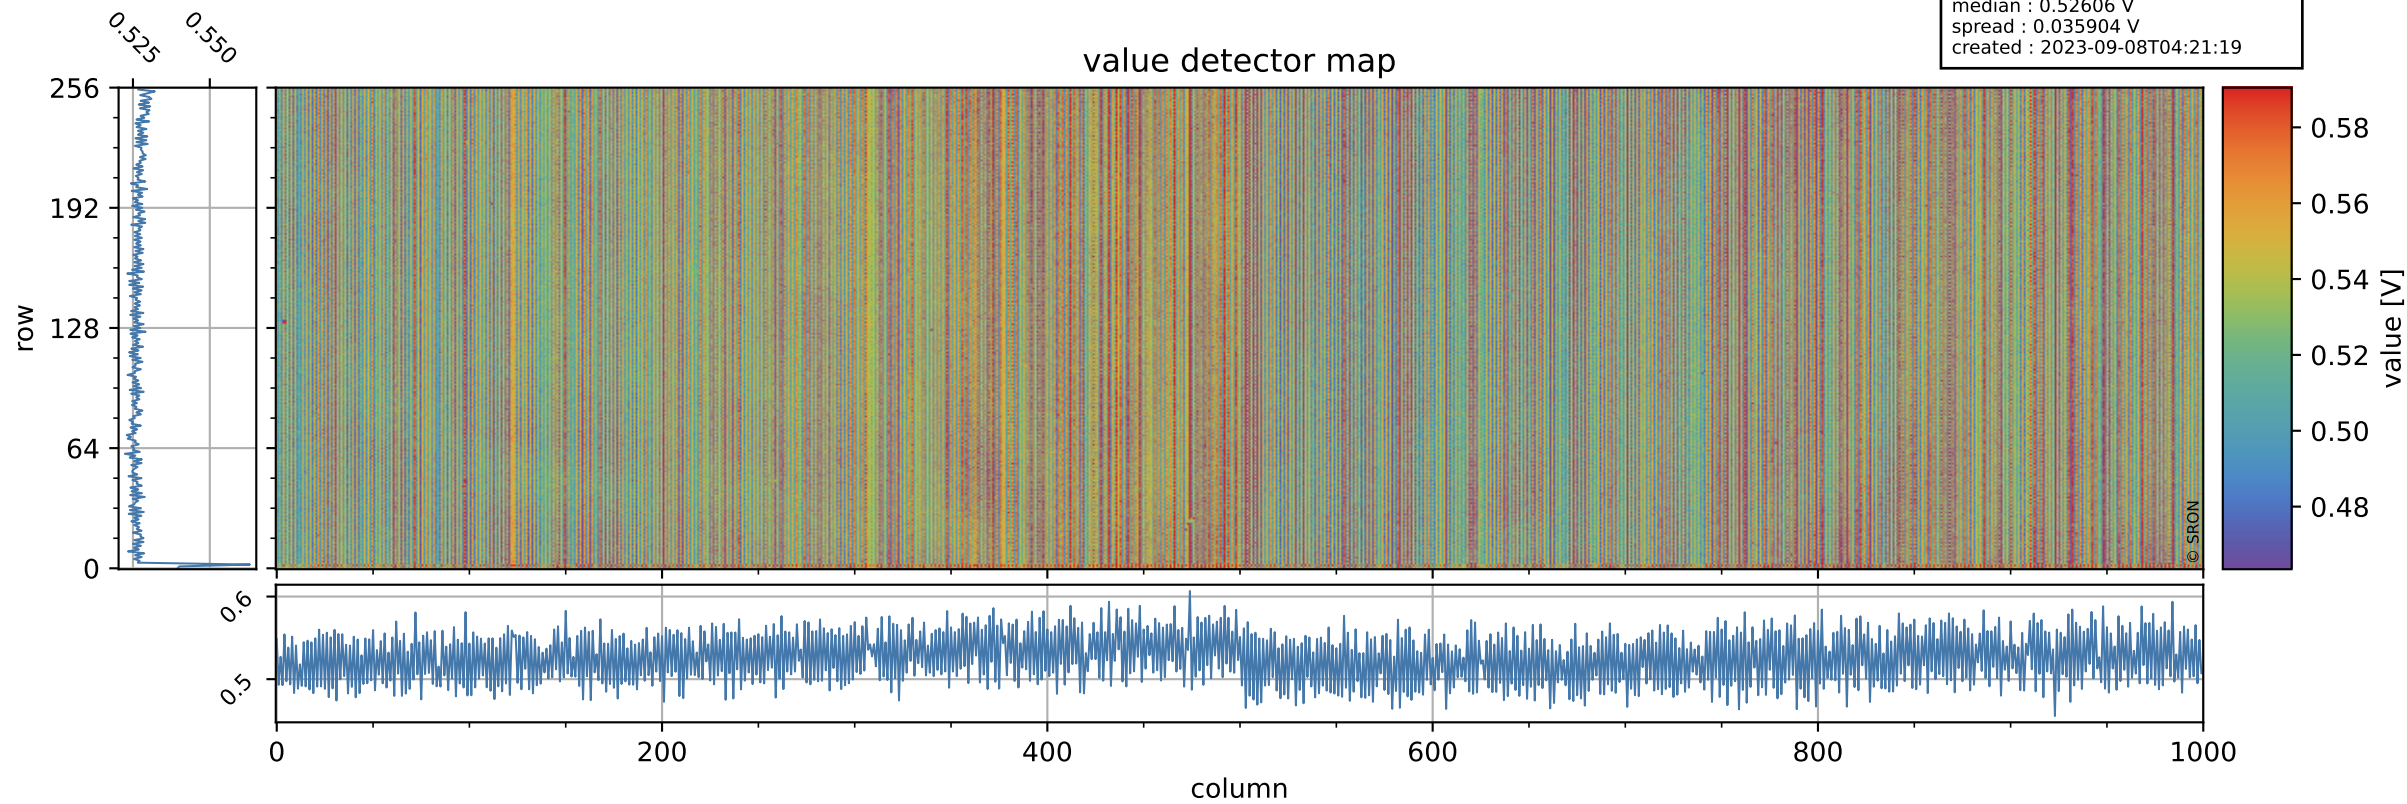

Tropomi SWIR offset (official)

orbits : 19 in [30532, 30577]
coverage : 2023-09-04 / 2023-09-07
median : 0.52606 V
spread : 0.035904 V
created : 2023-09-08T04:21:19

value detector map

Tropomi SWIR offset (official)

orbits : 19 in [30532, 30577]
coverage : 2023-09-04 / 2023-09-07
median : 30.947 μV
spread : 15.462 μV
created : 2023-09-08T04:21:19

Tropomi SWIR offset (official)

orbits : 19 in [30532, 30577]
coverage : 2023-09-04 / 2023-09-07
median : 0.051752 mV
spread : 0.41567 mV
created : 2023-09-08T04:21:19

value compared with SWIR offset CKD

Tropomi SWIR offset (official) ground-tracks of Sentinel-5P

orbits : 19 in [30532, 30577]
coverage : 2023-09-04 / 2023-09-07
created : 2023-09-08T04:21:20

Tropomi SWIR offset (official)

orbits : [2827, 30577]
coverage : 2018-04-30 / 2023-09-07
created : 2023-09-08T04:21:20

trend of detector median & temperatures