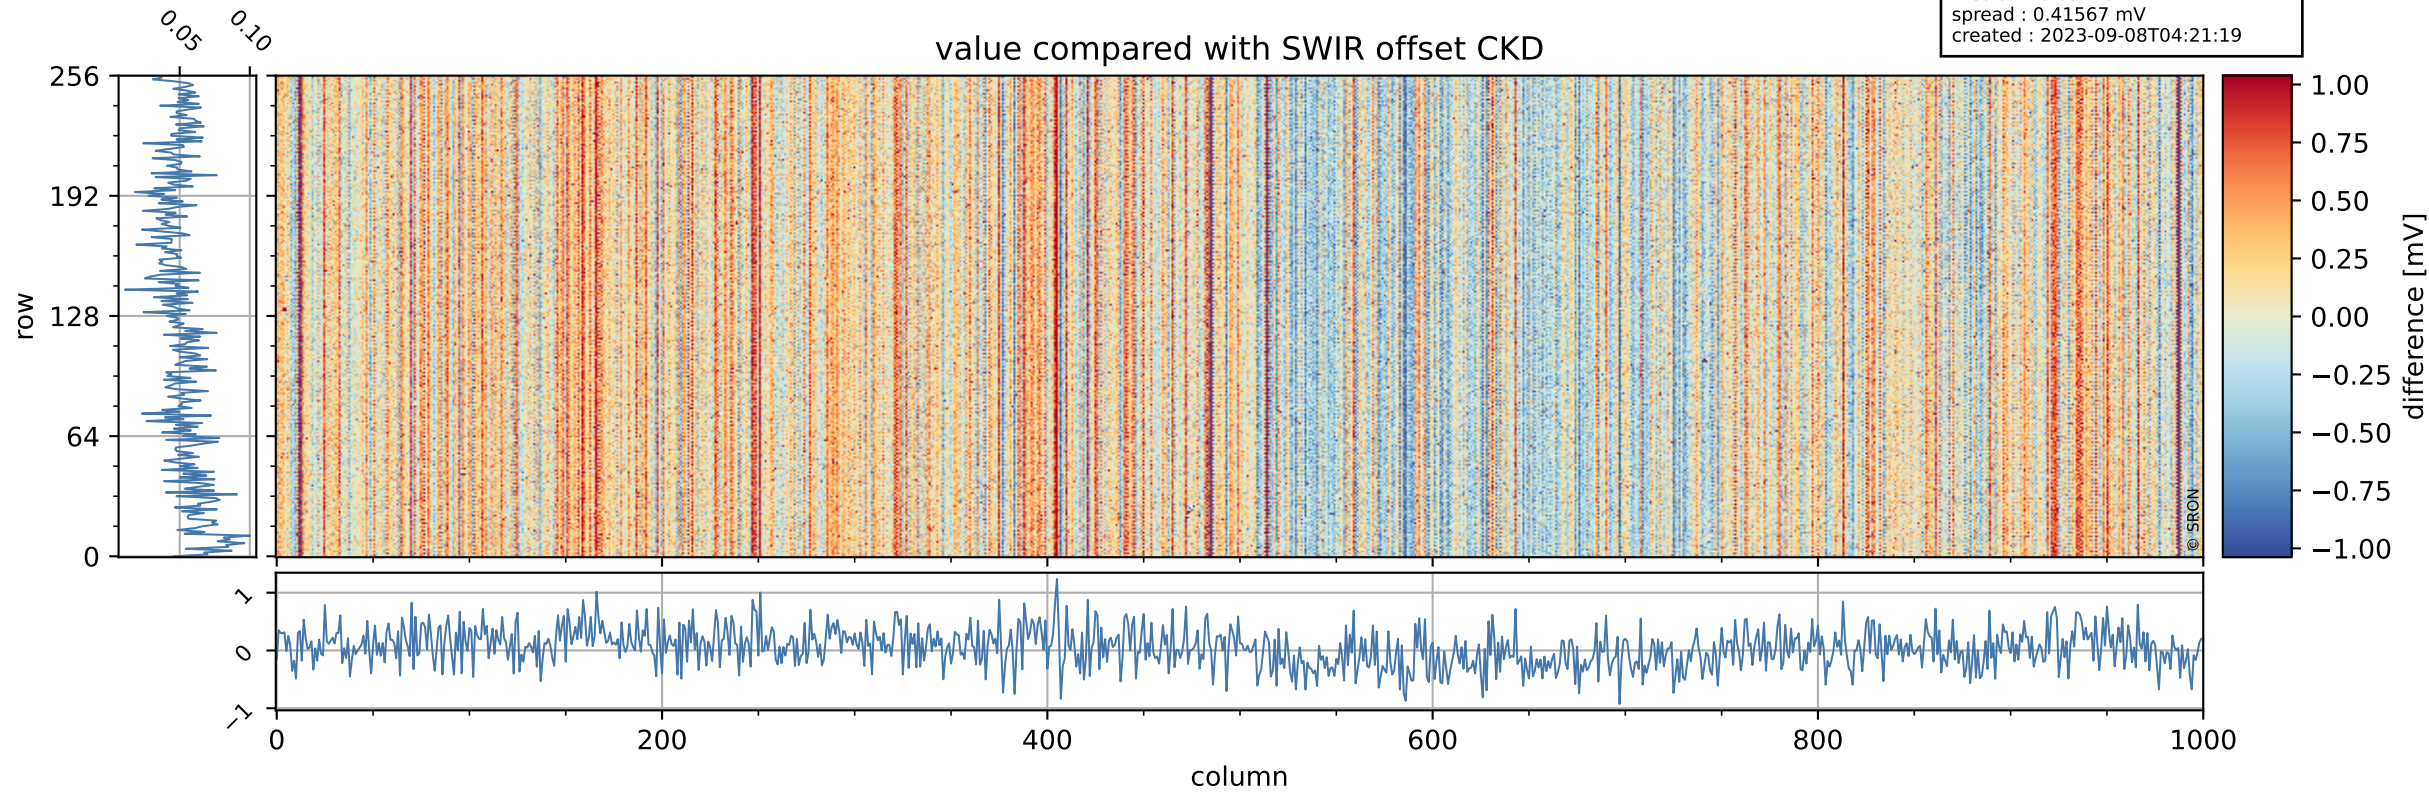

Tropomi SWIR offset (official)

orbits : 19 in [30532, 30577]
coverage : 2023-09-04 / 2023-09-07
median : 0.52606 V
spread : 0.035904 V
created : 2023-09-08T04:21:19

value detector map

Tropomi SWIR offset (official)

orbits : 19 in [30532, 30577]
coverage : 2023-09-04 / 2023-09-07
median : 30.947 μV
spread : 15.462 μV
created : 2023-09-08T04:21:19

Tropomi SWIR offset (official)

orbits : 19 in [30532, 30577]
coverage : 2023-09-04 / 2023-09-07
median : 0.051752 mV
spread : 0.41567 mV
created : 2023-09-08T04:21:19

value compared with SWIR offset CKD

Tropomi SWIR offset (official) ground-tracks of Sentinel-5P

orbits : 19 in [30532, 30577]
coverage : 2023-09-04 / 2023-09-07
created : 2023-09-08T04:21:20

Tropomi SWIR offset (official)

orbits : [2827, 30577]
coverage : 2018-04-30 / 2023-09-07
created : 2023-09-08T04:21:20

trend of detector median & temperatures