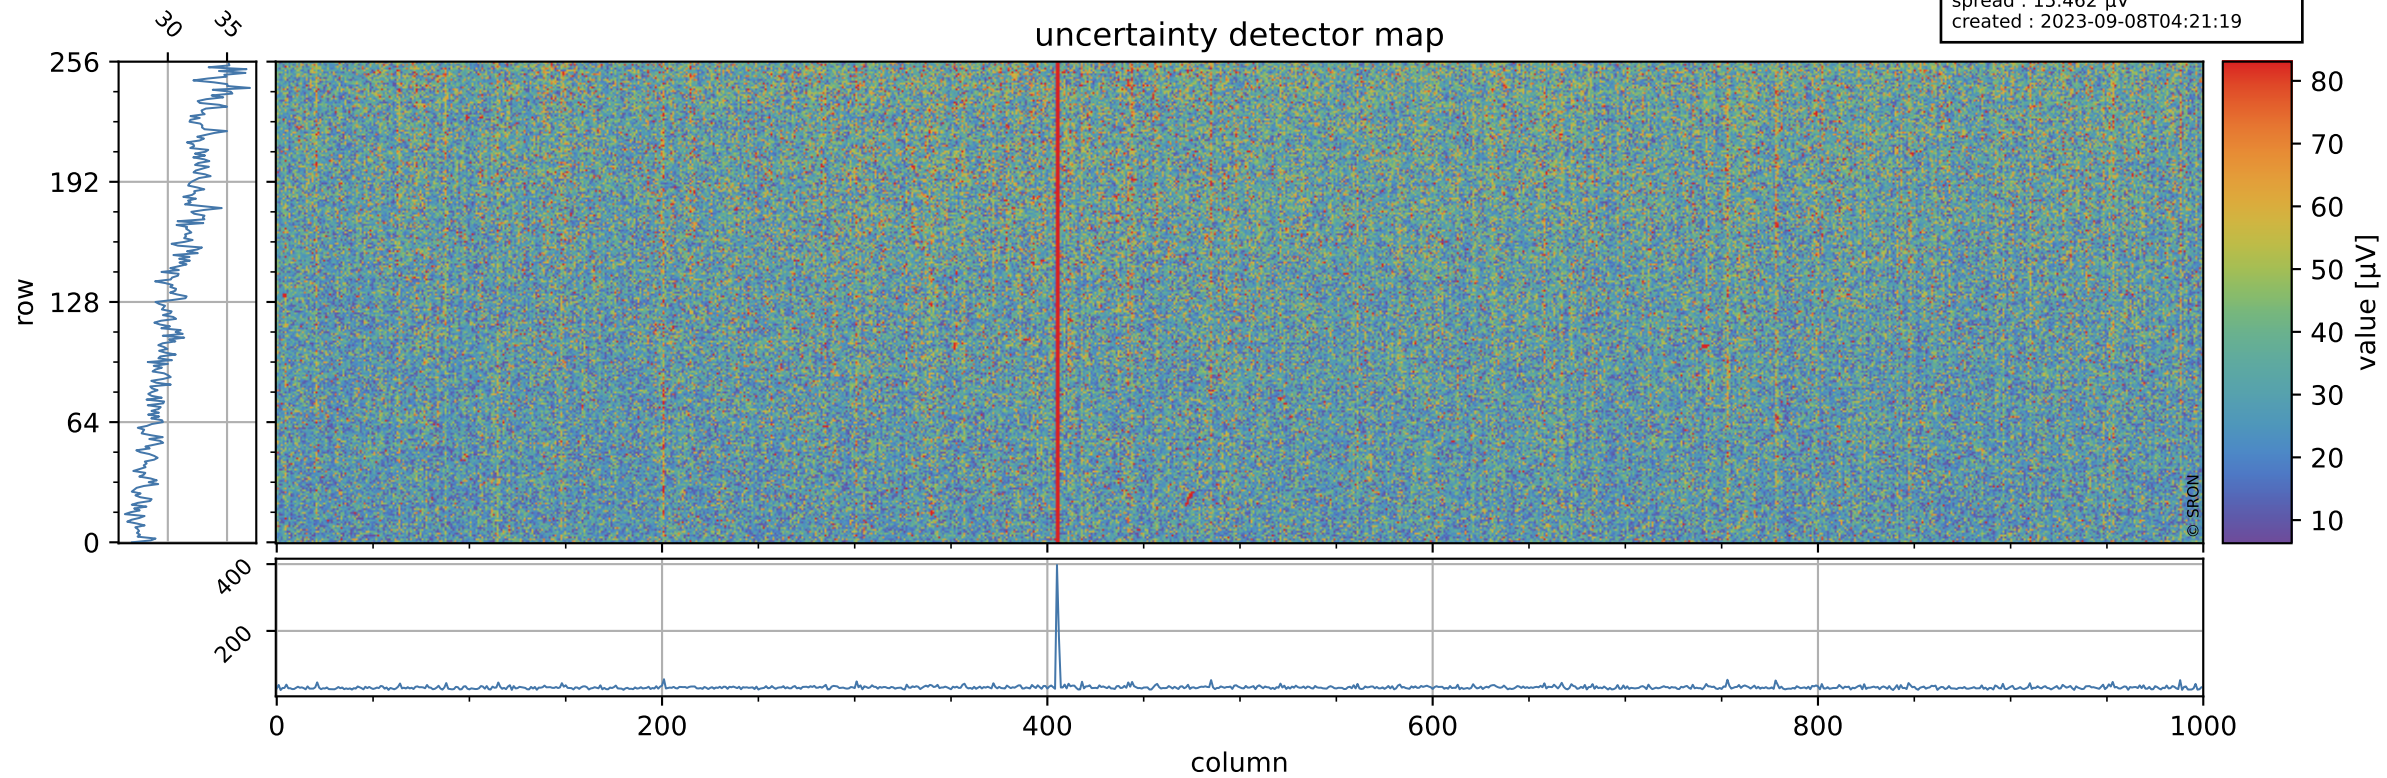

Tropomi SWIR offset (official)

orbits : 19 in [30532, 30577]
coverage : 2023-09-04 / 2023-09-07
median : 0.52606 V
spread : 0.035904 V
created : 2023-09-08T04:21:19

value detector map

Tropomi SWIR offset (official)

orbits : 19 in [30532, 30577]
coverage : 2023-09-04 / 2023-09-07
median : 30.947 μV
spread : 15.462 μV
created : 2023-09-08T04:21:19

Tropomi SWIR offset (official)

orbits : 19 in [30532, 30577]
coverage : 2023-09-04 / 2023-09-07
median : 0.051752 mV
spread : 0.41567 mV
created : 2023-09-08T04:21:19

value compared with SWIR offset CKD

Tropomi SWIR offset (official) ground-tracks of Sentinel-5P

orbits : 19 in [30532, 30577]
coverage : 2023-09-04 / 2023-09-07
created : 2023-09-08T04:21:20

Tropomi SWIR offset (official)

orbits : [2827, 30577]
coverage : 2018-04-30 / 2023-09-07
created : 2023-09-08T04:21:20

trend of detector median & temperatures