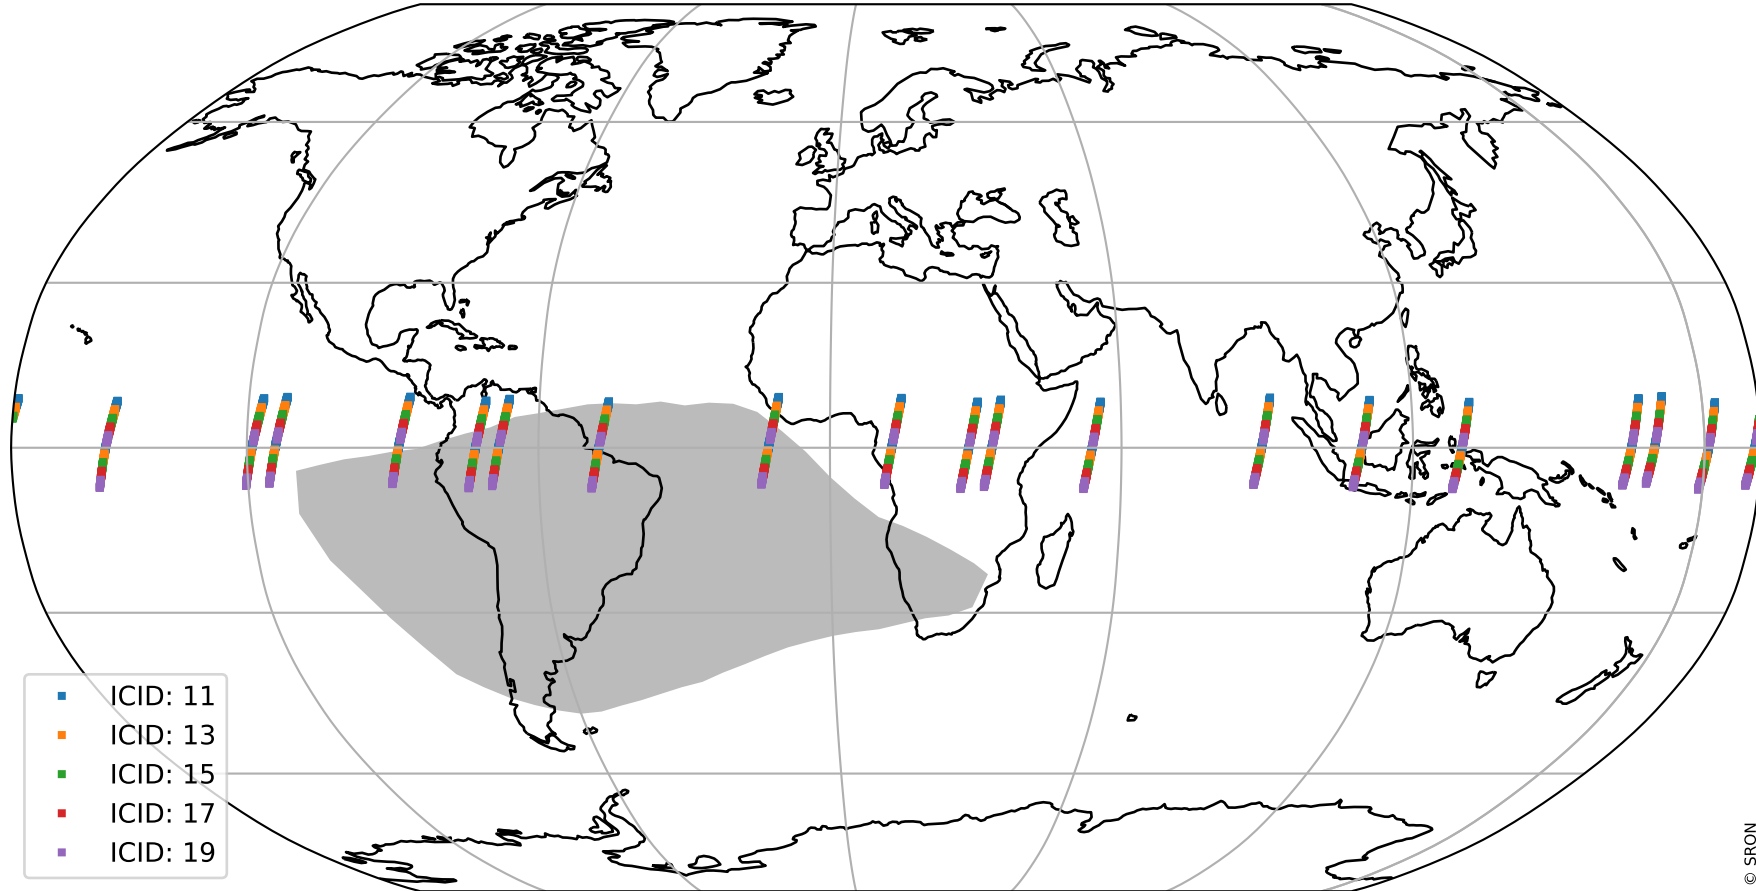

Tropomi SWIR offset (official)

orbits : 19 in [30532, 30577]
coverage : 2023-09-04 / 2023-09-07
median : 0.52606 V
spread : 0.035904 V
created : 2023-09-08T04:21:19

value detector map

Tropomi SWIR offset (official)

orbits : 19 in [30532, 30577]
coverage : 2023-09-04 / 2023-09-07
median : 30.947 μV
spread : 15.462 μV
created : 2023-09-08T04:21:19

Tropomi SWIR offset (official)

orbits : 19 in [30532, 30577]
coverage : 2023-09-04 / 2023-09-07
median : 0.051752 mV
spread : 0.41567 mV
created : 2023-09-08T04:21:19

value compared with SWIR offset CKD

Tropomi SWIR offset (official) ground-tracks of Sentinel-5P

orbits : 19 in [30532, 30577]
coverage : 2023-09-04 / 2023-09-07
created : 2023-09-08T04:21:20

Tropomi SWIR offset (official)

orbits : [2827, 30577]
coverage : 2018-04-30 / 2023-09-07
created : 2023-09-08T04:21:20

trend of detector median & temperatures