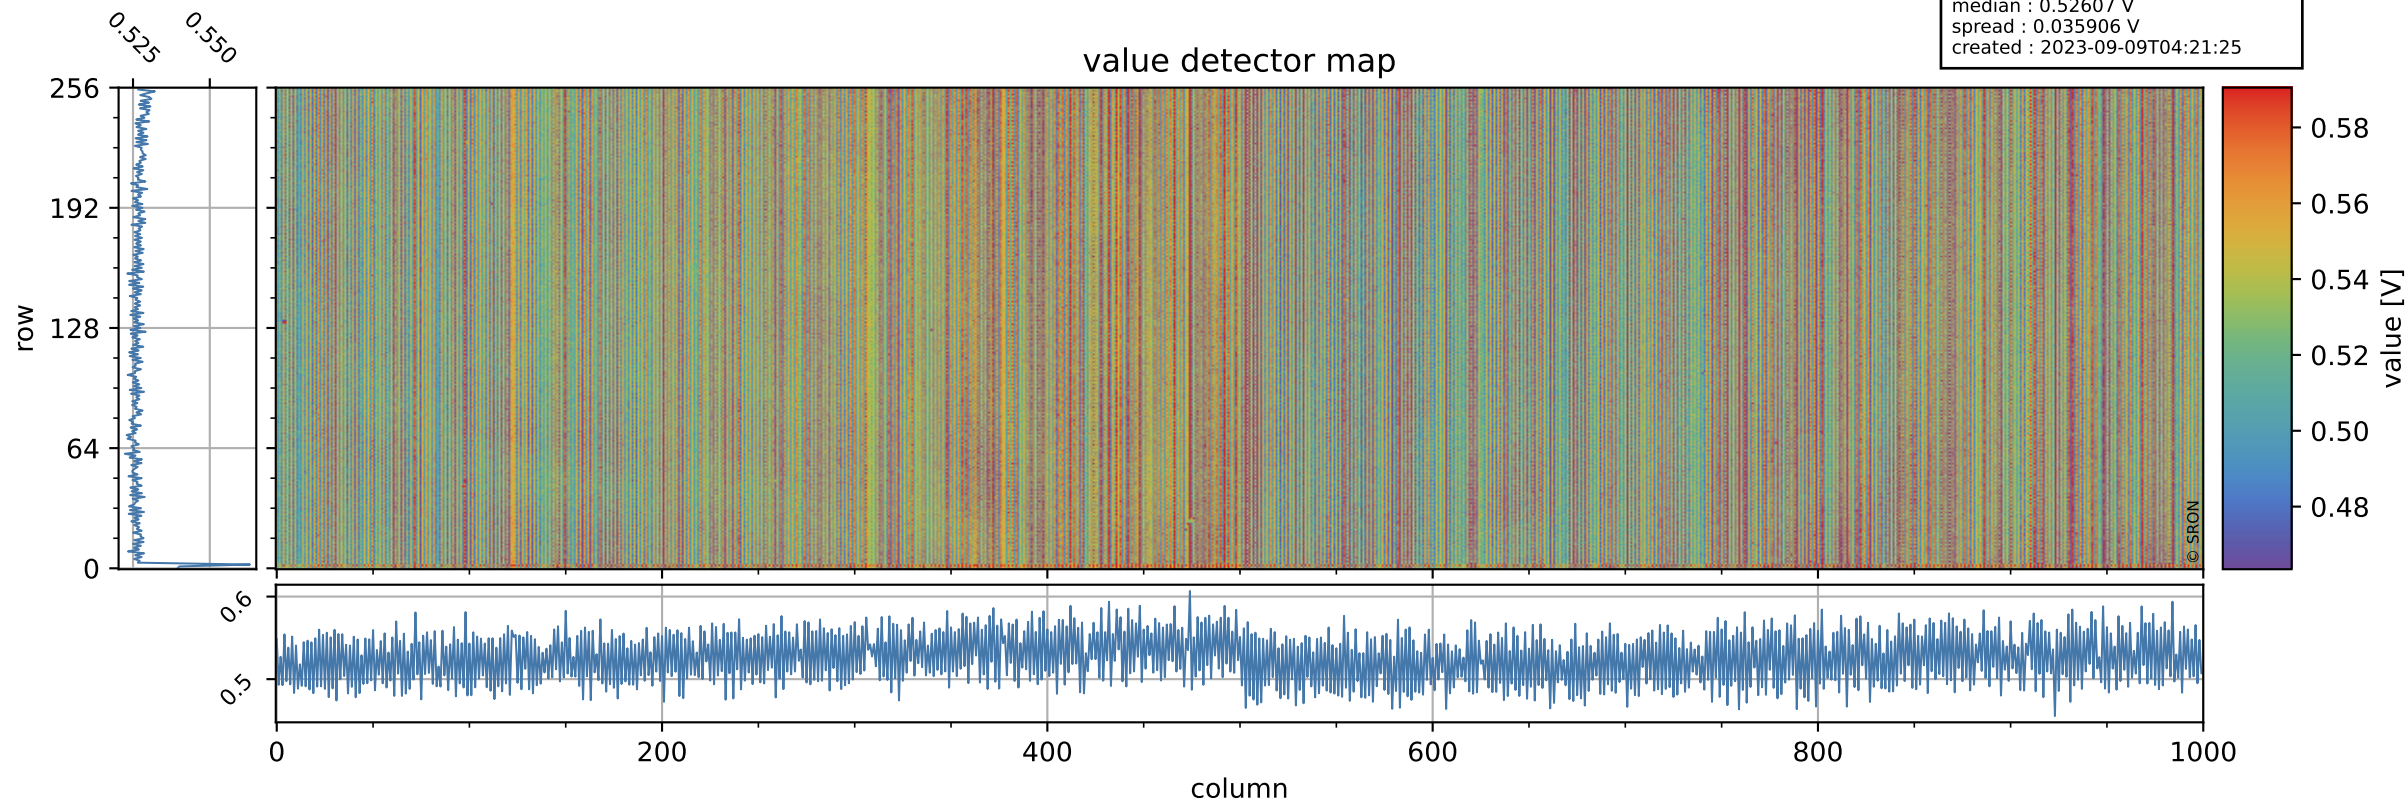

Tropomi SWIR offset (official)

orbits : 18 in [30547, 30592]
coverage : 2023-09-05 / 2023-09-08
median : 0.52607 V
spread : 0.035906 V
created : 2023-09-09T04:21:25

value detector map

Tropomi SWIR offset (official)

orbits : 18 in [30547, 30592]
coverage : 2023-09-05 / 2023-09-08
median : 31.356 μV
spread : 15.458 μV
created : 2023-09-09T04:21:25

Tropomi SWIR offset (official)

orbits : 18 in [30547, 30592]
coverage : 2023-09-05 / 2023-09-08
median : 0.057915 mV
spread : 0.41634 mV
created : 2023-09-09T04:21:26

value compared with SWIR offset CKD

Tropomi SWIR offset (official) ground-tracks of Sentinel-5P

orbits : 18 in [30547, 30592]
coverage : 2023-09-05 / 2023-09-08
created : 2023-09-09T04:21:26

Tropomi SWIR offset (official)

orbits : [2827, 30592]
coverage : 2018-04-30 / 2023-09-08
created : 2023-09-09T04:21:27

trend of detector median & temperatures