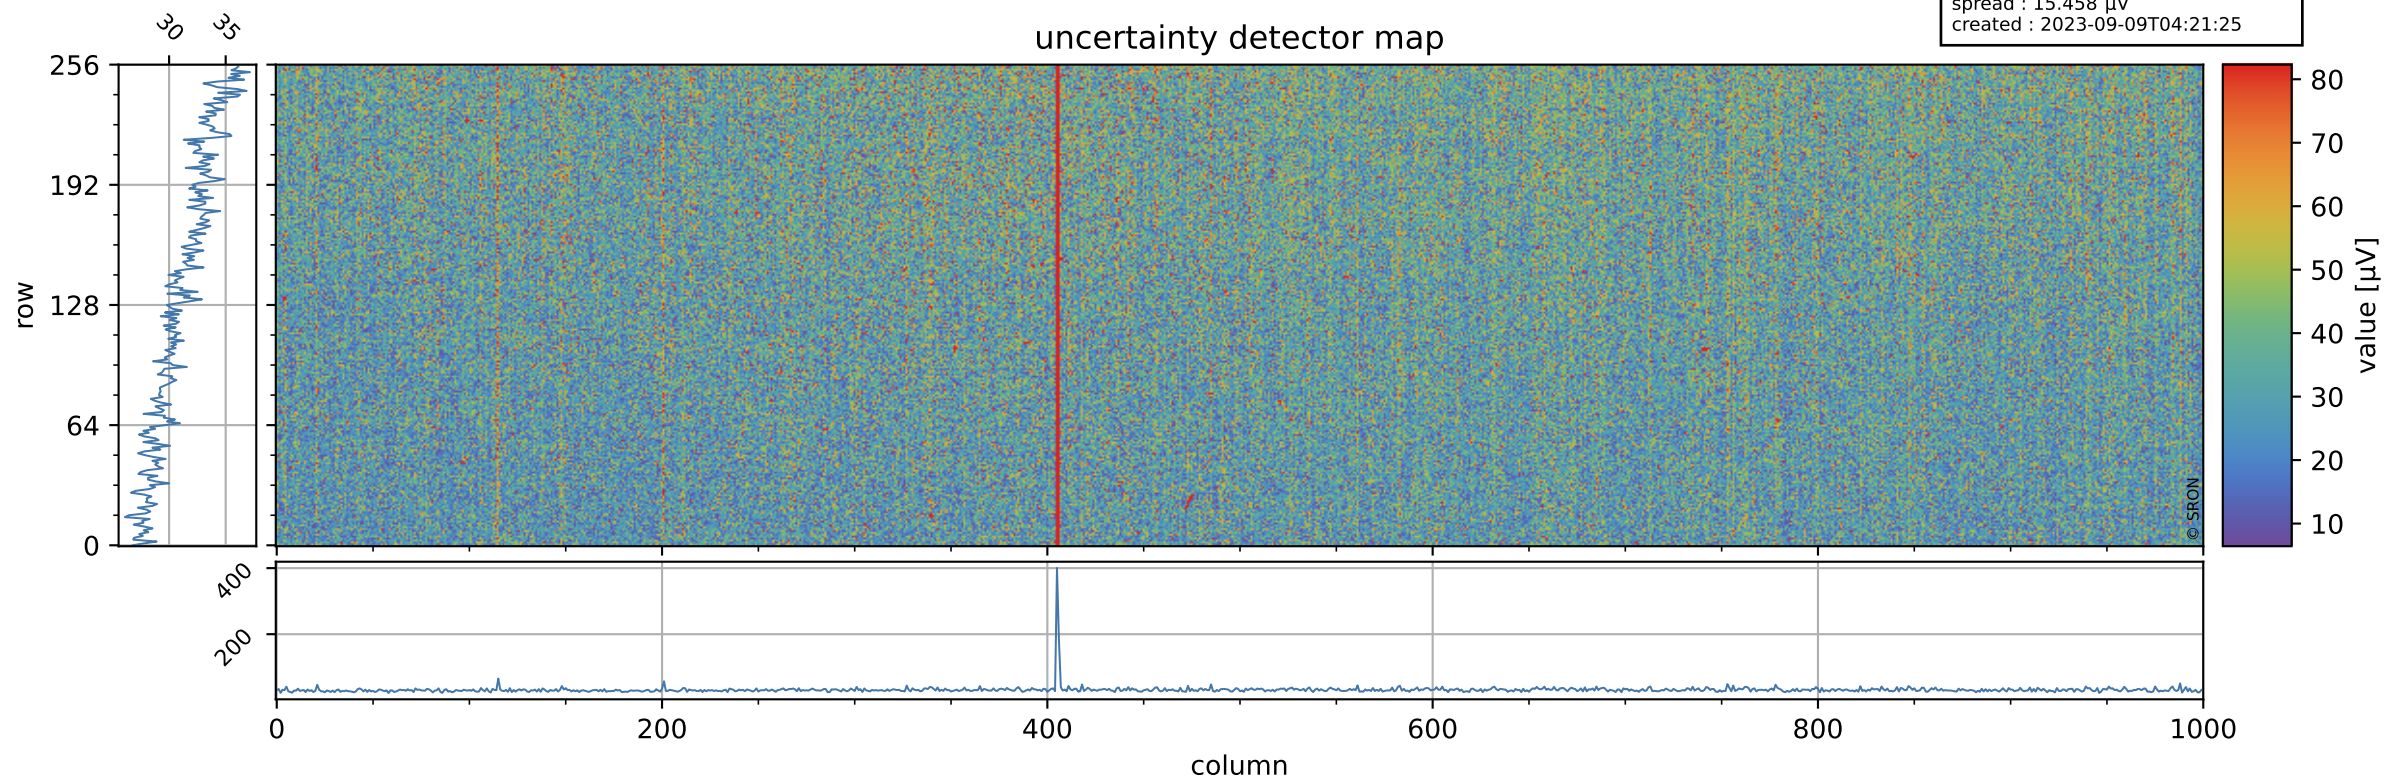

Tropomi SWIR offset (official)

orbits : 18 in [30547, 30592]
coverage : 2023-09-05 / 2023-09-08
median : 0.52607 V
spread : 0.035906 V
created : 2023-09-09T04:21:25

value detector map

Tropomi SWIR offset (official)

orbits : 18 in [30547, 30592]
coverage : 2023-09-05 / 2023-09-08
median : 31.356 μV
spread : 15.458 μV
created : 2023-09-09T04:21:25

Tropomi SWIR offset (official)

orbits : 18 in [30547, 30592]
coverage : 2023-09-05 / 2023-09-08
median : 0.057915 mV
spread : 0.41634 mV
created : 2023-09-09T04:21:26

value compared with SWIR offset CKD

Tropomi SWIR offset (official) ground-tracks of Sentinel-5P

orbits : 18 in [30547, 30592]
coverage : 2023-09-05 / 2023-09-08
created : 2023-09-09T04:21:26

Tropomi SWIR offset (official)

orbits : [2827, 30592]
coverage : 2018-04-30 / 2023-09-08
created : 2023-09-09T04:21:27

trend of detector median & temperatures