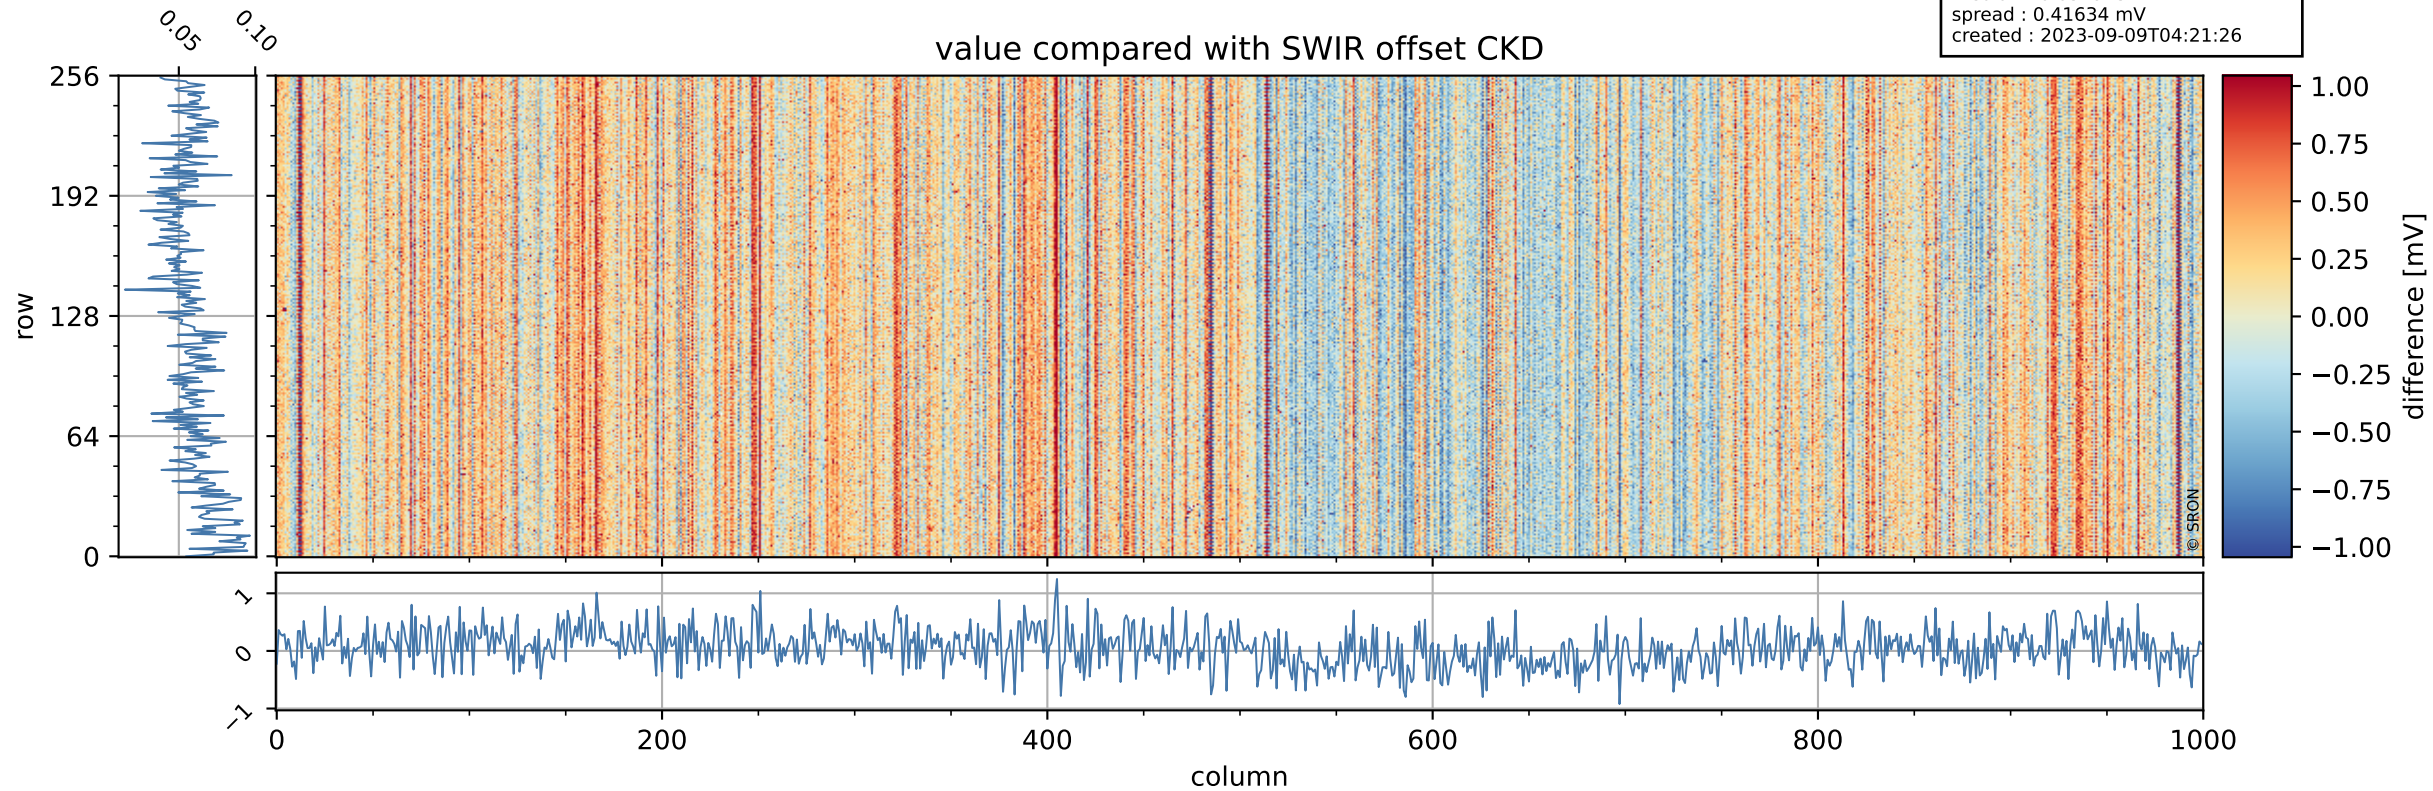

Tropomi SWIR offset (official)

orbits : 18 in [30547, 30592]
coverage : 2023-09-05 / 2023-09-08
median : 0.52607 V
spread : 0.035906 V
created : 2023-09-09T04:21:25

value detector map

Tropomi SWIR offset (official)

orbits : 18 in [30547, 30592]
coverage : 2023-09-05 / 2023-09-08
median : 31.356 μV
spread : 15.458 μV
created : 2023-09-09T04:21:25

Tropomi SWIR offset (official)

orbits : 18 in [30547, 30592]
coverage : 2023-09-05 / 2023-09-08
median : 0.057915 mV
spread : 0.41634 mV
created : 2023-09-09T04:21:26

value compared with SWIR offset CKD

Tropomi SWIR offset (official) ground-tracks of Sentinel-5P

orbits : 18 in [30547, 30592]
coverage : 2023-09-05 / 2023-09-08
created : 2023-09-09T04:21:26

Tropomi SWIR offset (official)

orbits : [2827, 30592]
coverage : 2018-04-30 / 2023-09-08
created : 2023-09-09T04:21:27

trend of detector median & temperatures