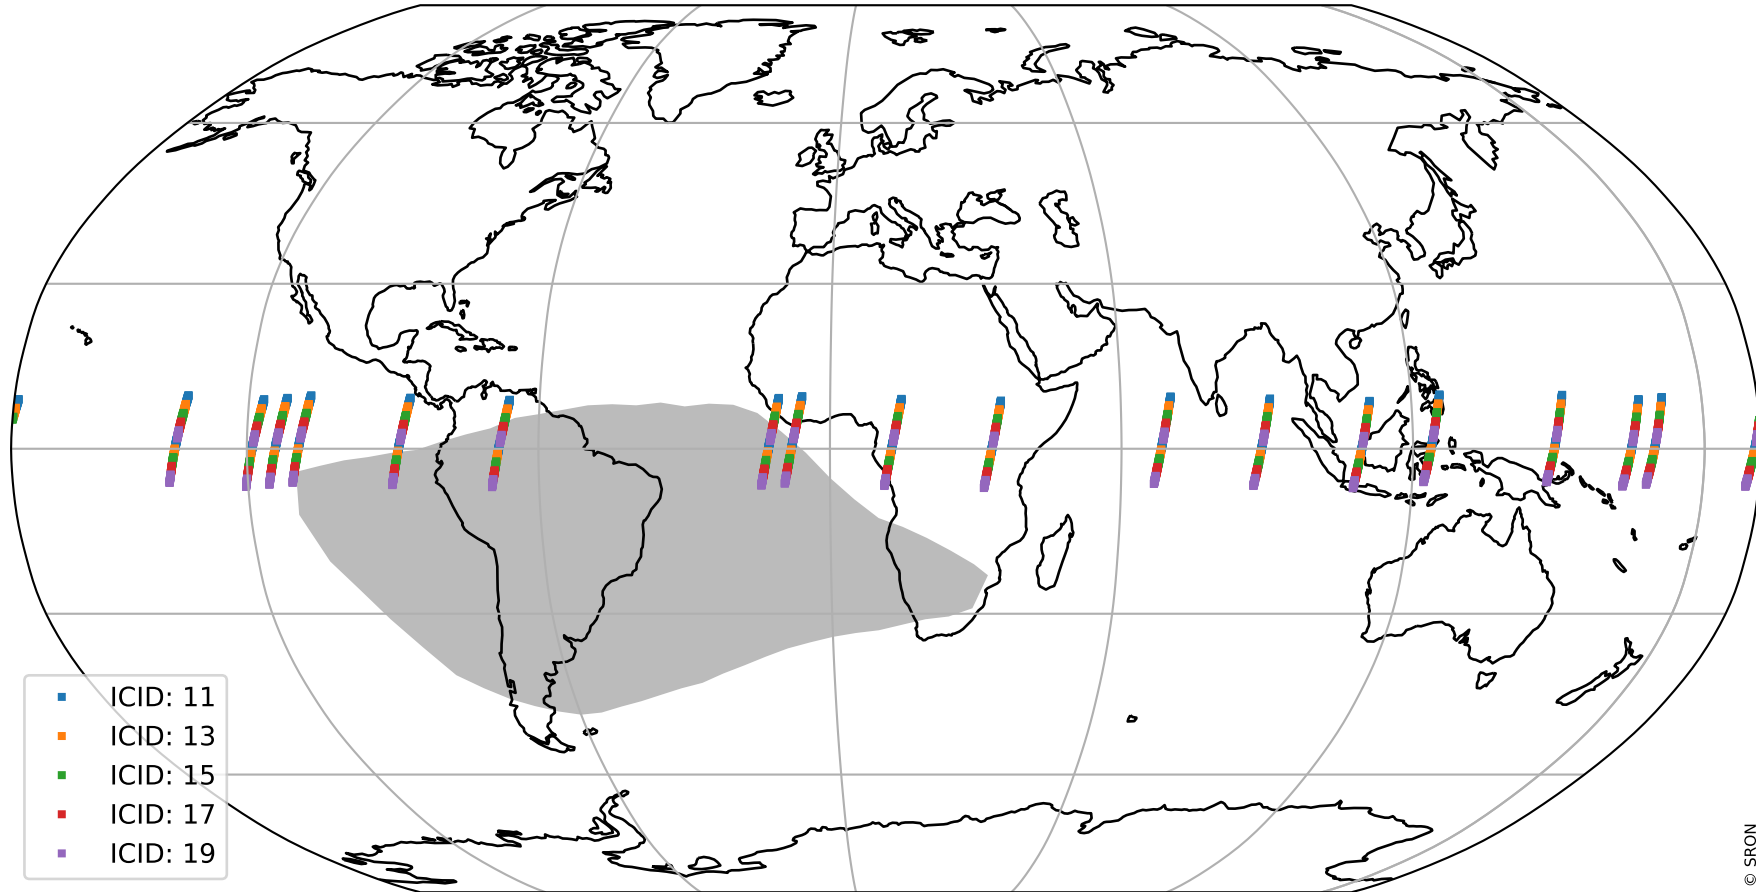

Tropomi SWIR offset (official)

orbits : 18 in [30547, 30592]
coverage : 2023-09-05 / 2023-09-08
median : 0.52607 V
spread : 0.035906 V
created : 2023-09-09T04:21:25

value detector map

Tropomi SWIR offset (official)

orbits : 18 in [30547, 30592]
coverage : 2023-09-05 / 2023-09-08
median : 31.356 μV
spread : 15.458 μV
created : 2023-09-09T04:21:25

Tropomi SWIR offset (official)

orbits : 18 in [30547, 30592]
coverage : 2023-09-05 / 2023-09-08
median : 0.057915 mV
spread : 0.41634 mV
created : 2023-09-09T04:21:26

value compared with SWIR offset CKD

Tropomi SWIR offset (official) ground-tracks of Sentinel-5P

orbits : 18 in [30547, 30592]
coverage : 2023-09-05 / 2023-09-08
created : 2023-09-09T04:21:26

Tropomi SWIR offset (official)

orbits : [2827, 30592]
coverage : 2018-04-30 / 2023-09-08
created : 2023-09-09T04:21:27

trend of detector median & temperatures