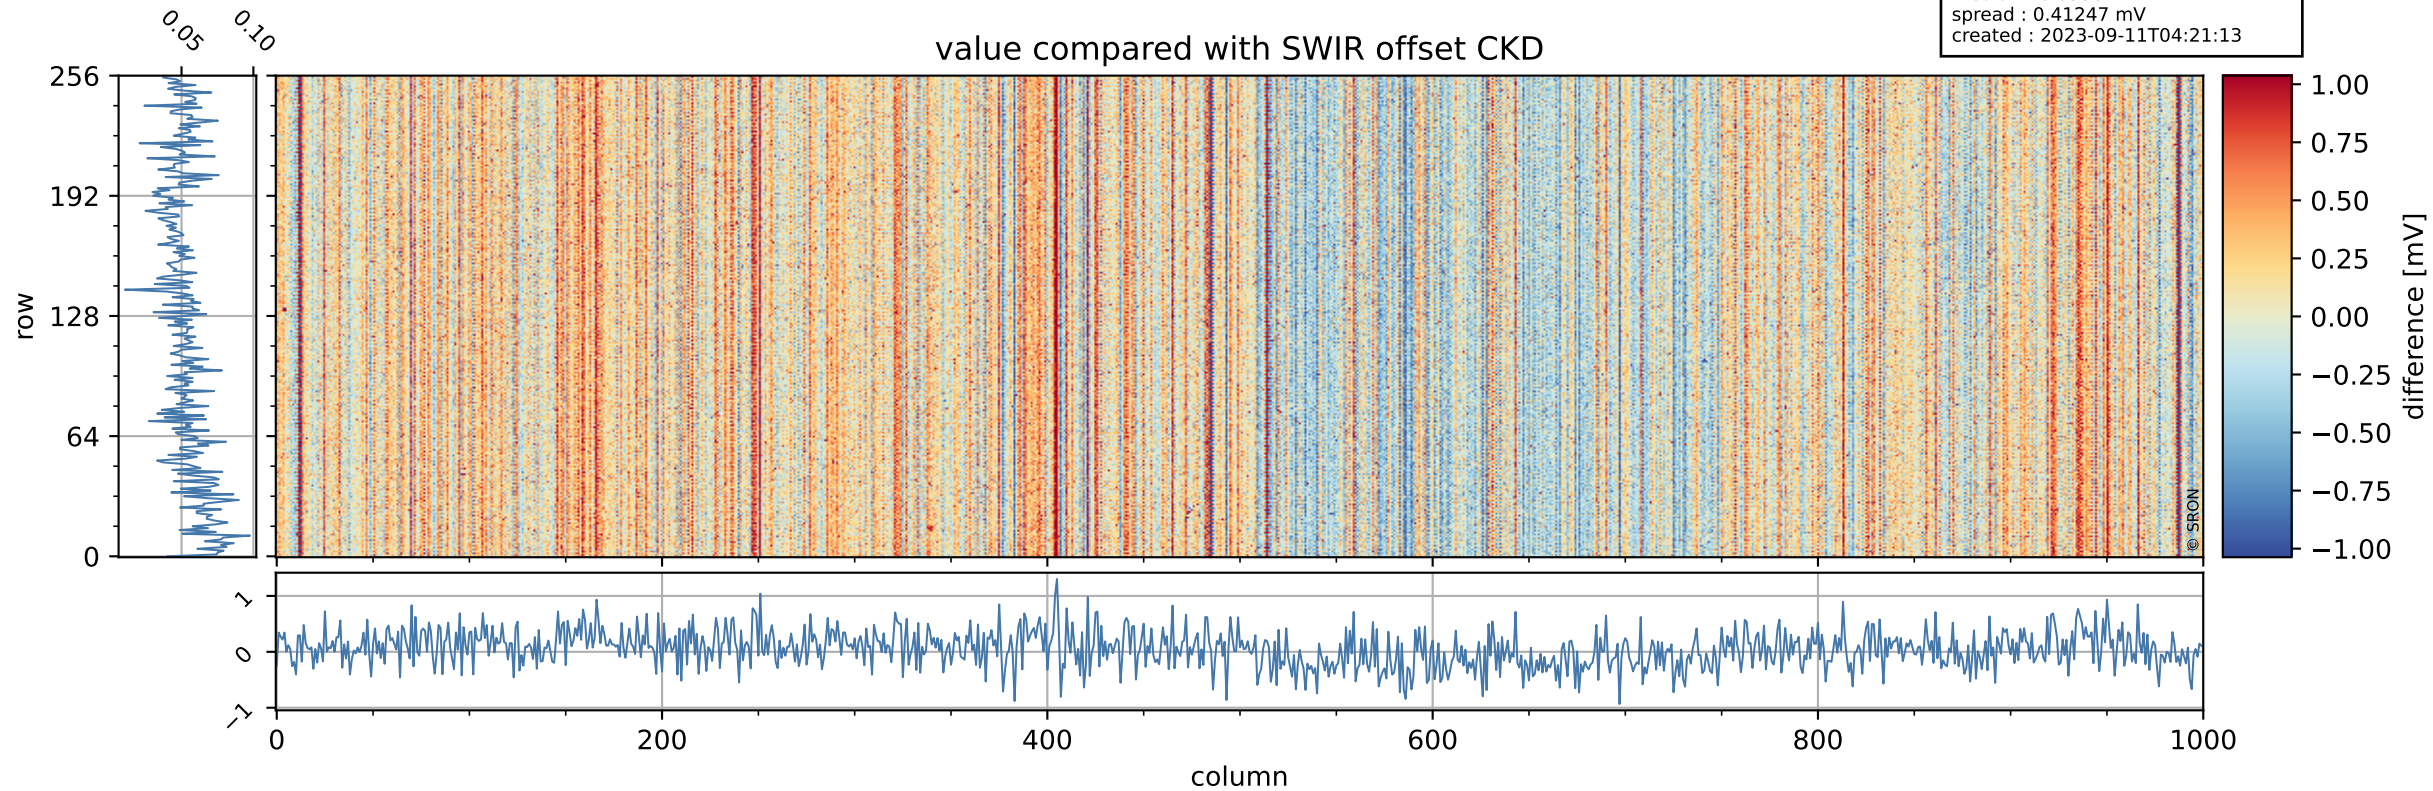

Tropomi SWIR offset (official)

orbits : 19 in [30577, 30622]
coverage : 2023-09-07 / 2023-09-10
median : 0.52606 V
spread : 0.035909 V
created : 2023-09-11T04:21:12

value detector map

Tropomi SWIR offset (official)

orbits : 19 in [30577, 30622]
coverage : 2023-09-07 / 2023-09-10
median : 30.067 μV
spread : 14.994 μV
created : 2023-09-11T04:21:12

Tropomi SWIR offset (official)

orbits : 19 in [30577, 30622]
coverage : 2023-09-07 / 2023-09-10
median : 0.053812 mV
spread : 0.41247 mV
created : 2023-09-11T04:21:13

value compared with SWIR offset CKD

Tropomi SWIR offset (official) ground-tracks of Sentinel-5P

orbits : 19 in [30577, 30622]
coverage : 2023-09-07 / 2023-09-10
created : 2023-09-11T04:21:13

Tropomi SWIR offset (official)

orbits : [2827, 30622]
coverage : 2018-04-30 / 2023-09-10
created : 2023-09-11T04:21:14

trend of detector median & temperatures