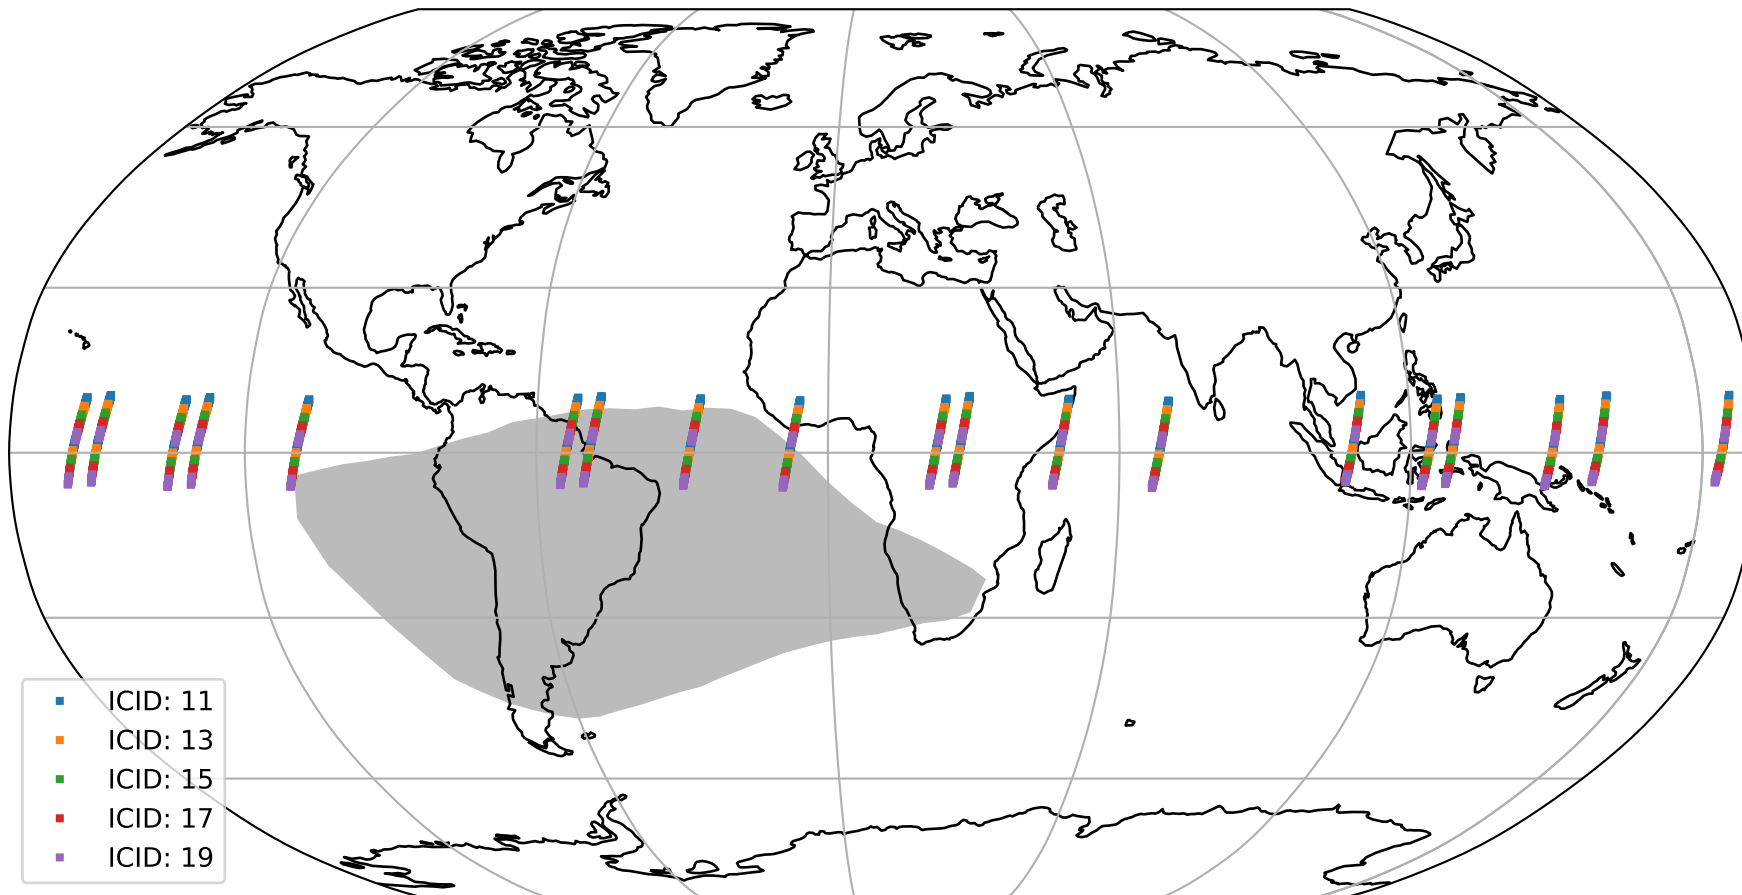

Tropomi SWIR offset (official)

orbits : 19 in [30577, 30622]
coverage : 2023-09-07 / 2023-09-10
median : 0.52606 V
spread : 0.035909 V
created : 2023-09-11T04:21:12

value detector map

Tropomi SWIR offset (official)

orbits : 19 in [30577, 30622]
coverage : 2023-09-07 / 2023-09-10
median : 30.067 μV
spread : 14.994 μV
created : 2023-09-11T04:21:12

Tropomi SWIR offset (official)

orbits : 19 in [30577, 30622]
coverage : 2023-09-07 / 2023-09-10
median : 0.053812 mV
spread : 0.41247 mV
created : 2023-09-11T04:21:13

value compared with SWIR offset CKD

Tropomi SWIR offset (official) ground-tracks of Sentinel-5P

orbits : 19 in [30577, 30622]
coverage : 2023-09-07 / 2023-09-10
created : 2023-09-11T04:21:13

Tropomi SWIR offset (official)

orbits : [2827, 30622]
coverage : 2018-04-30 / 2023-09-10
created : 2023-09-11T04:21:14

trend of detector median & temperatures