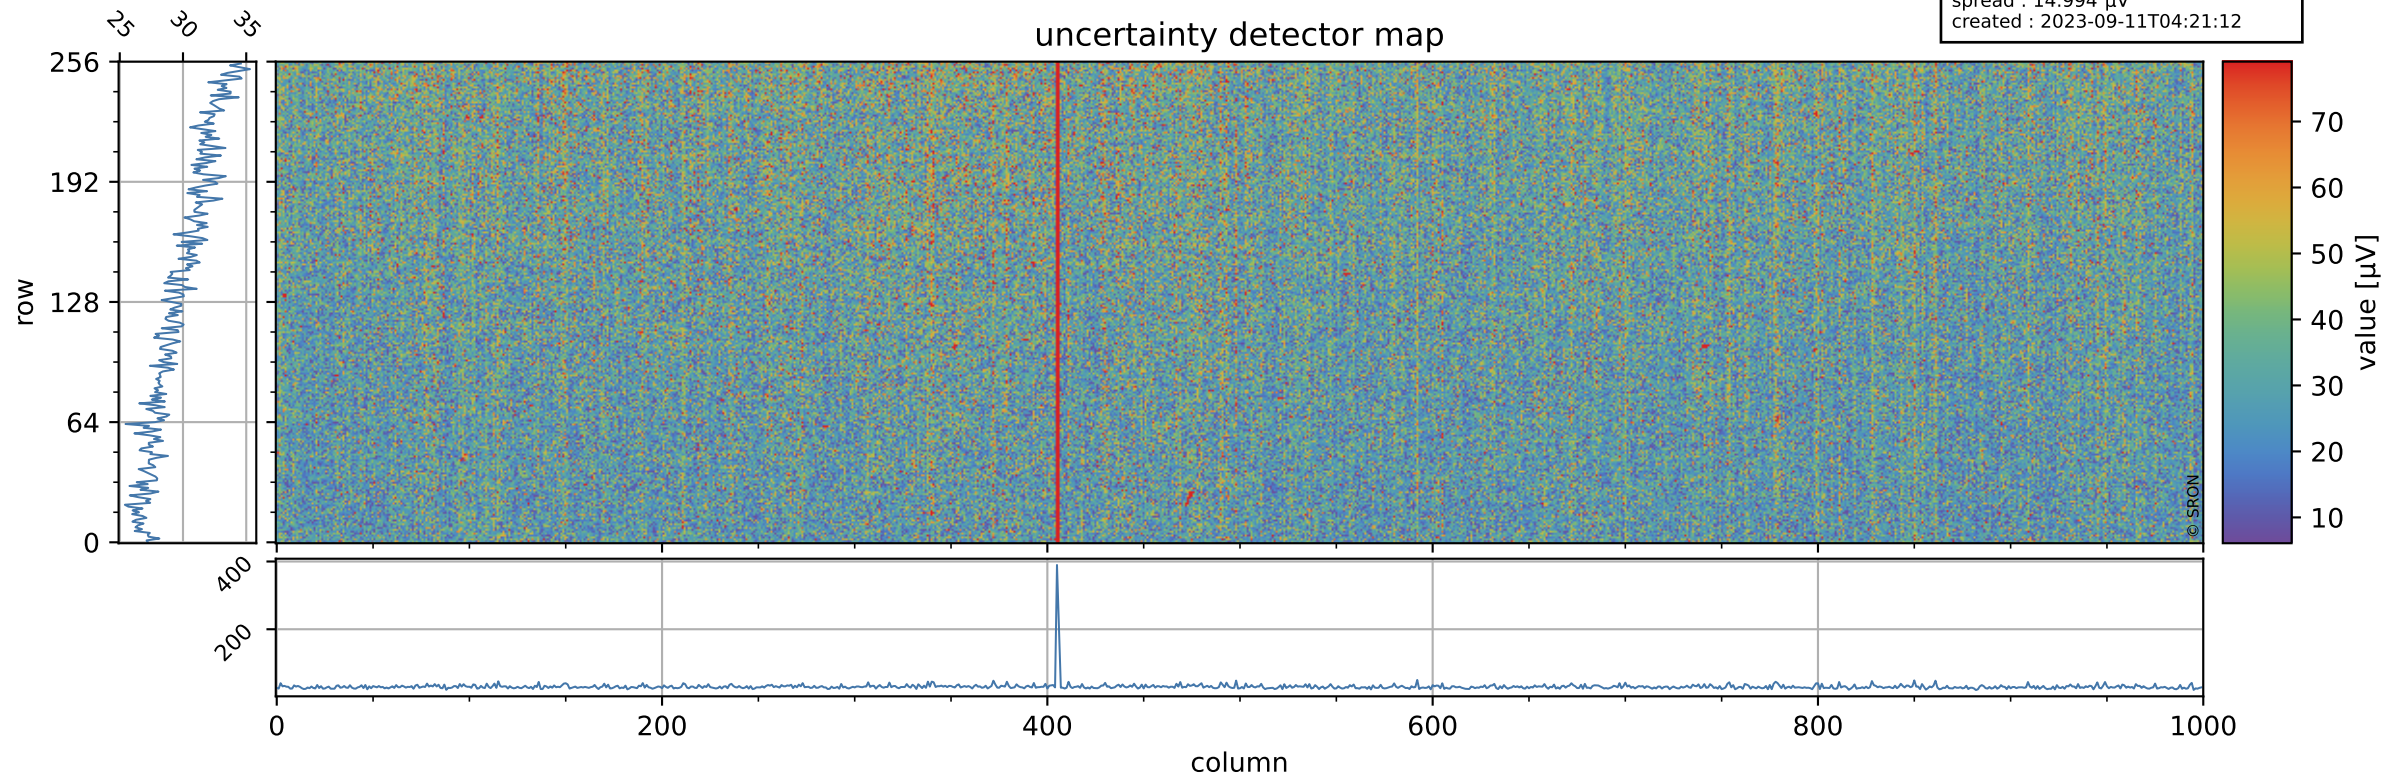

Tropomi SWIR offset (official)

orbits : 19 in [30577, 30622]
coverage : 2023-09-07 / 2023-09-10
median : 0.52606 V
spread : 0.035909 V
created : 2023-09-11T04:21:12

value detector map

Tropomi SWIR offset (official)

orbits : 19 in [30577, 30622]
coverage : 2023-09-07 / 2023-09-10
median : 30.067 μV
spread : 14.994 μV
created : 2023-09-11T04:21:12

Tropomi SWIR offset (official)

orbits : 19 in [30577, 30622]
coverage : 2023-09-07 / 2023-09-10
median : 0.053812 mV
spread : 0.41247 mV
created : 2023-09-11T04:21:13

value compared with SWIR offset CKD

Tropomi SWIR offset (official) ground-tracks of Sentinel-5P

orbits : 19 in [30577, 30622]
coverage : 2023-09-07 / 2023-09-10
created : 2023-09-11T04:21:13

Tropomi SWIR offset (official)

orbits : [2827, 30622]
coverage : 2018-04-30 / 2023-09-10
created : 2023-09-11T04:21:14

trend of detector median & temperatures