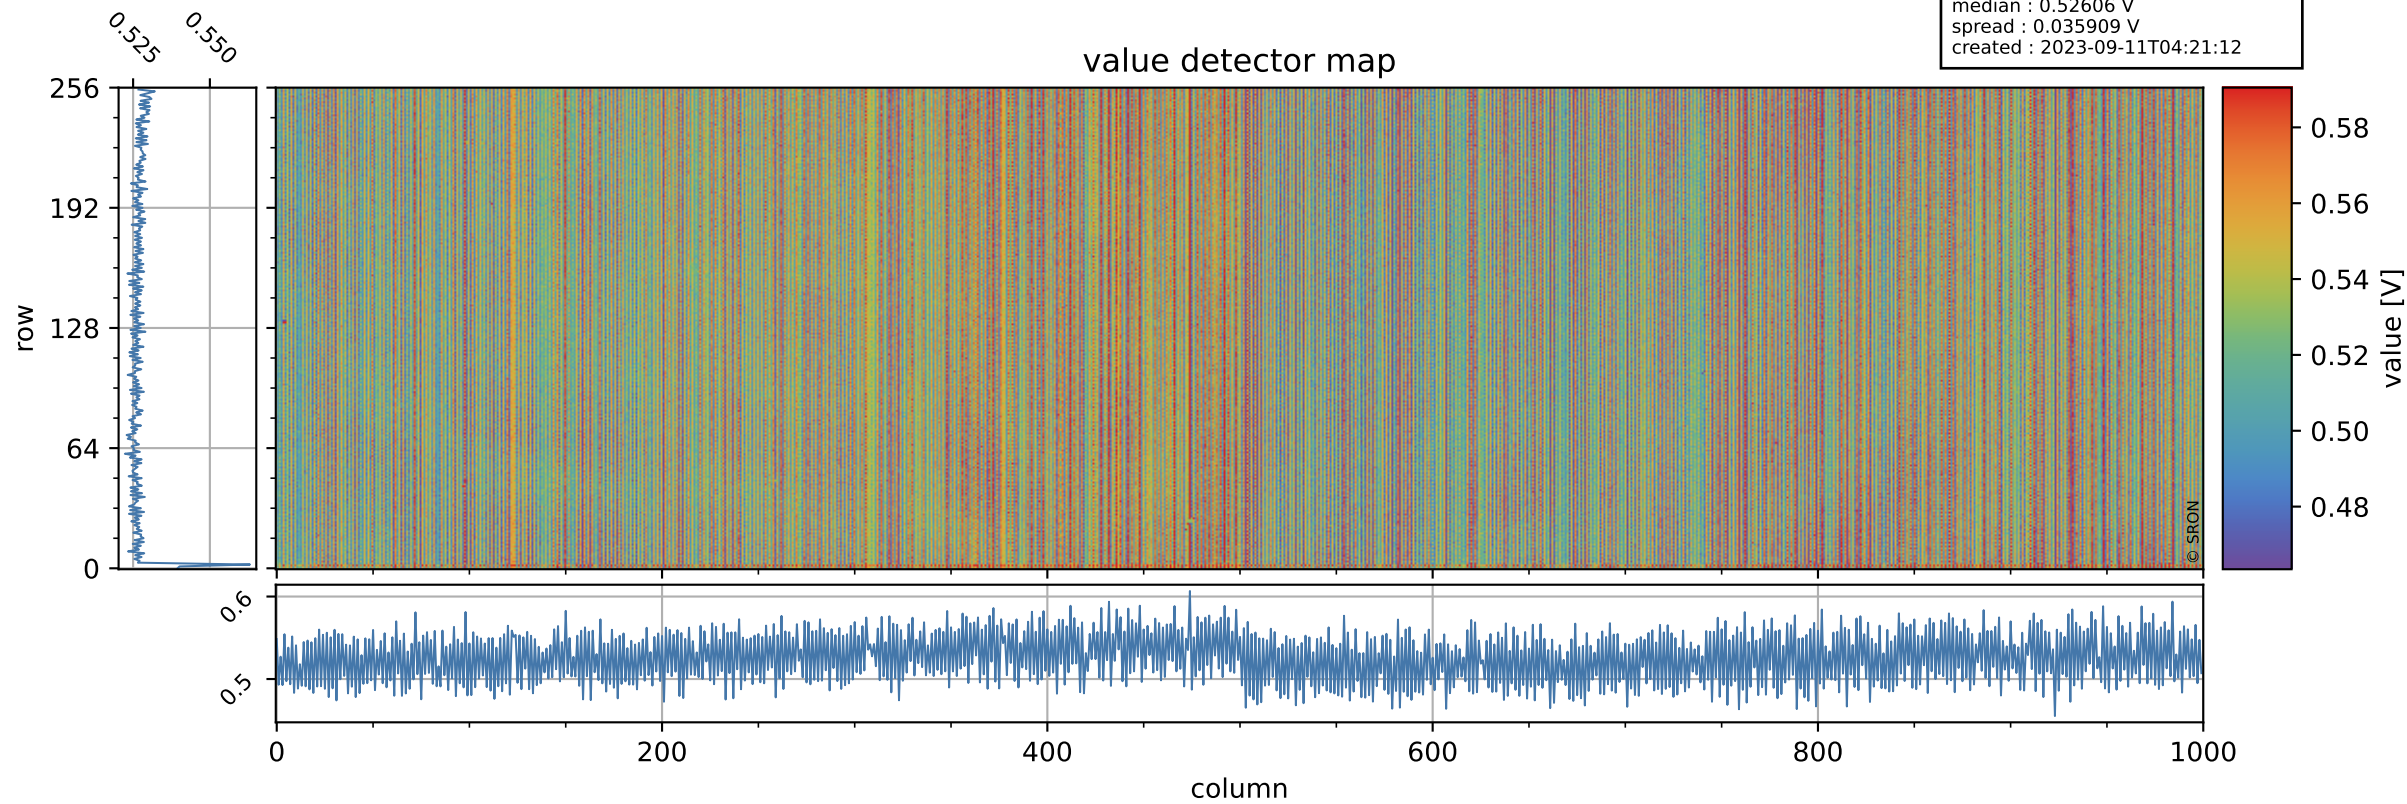

Tropomi SWIR offset (official)

orbits : 19 in [30577, 30622]
coverage : 2023-09-07 / 2023-09-10
median : 0.52606 V
spread : 0.035909 V
created : 2023-09-11T04:21:12

value detector map

Tropomi SWIR offset (official)

orbits : 19 in [30577, 30622]
coverage : 2023-09-07 / 2023-09-10
median : 30.067 μV
spread : 14.994 μV
created : 2023-09-11T04:21:12

Tropomi SWIR offset (official)

orbits : 19 in [30577, 30622]
coverage : 2023-09-07 / 2023-09-10
median : 0.053812 mV
spread : 0.41247 mV
created : 2023-09-11T04:21:13

value compared with SWIR offset CKD

Tropomi SWIR offset (official) ground-tracks of Sentinel-5P

orbits : 19 in [30577, 30622]
coverage : 2023-09-07 / 2023-09-10
created : 2023-09-11T04:21:13

Tropomi SWIR offset (official)

orbits : [2827, 30622]
coverage : 2018-04-30 / 2023-09-10
created : 2023-09-11T04:21:14

trend of detector median & temperatures