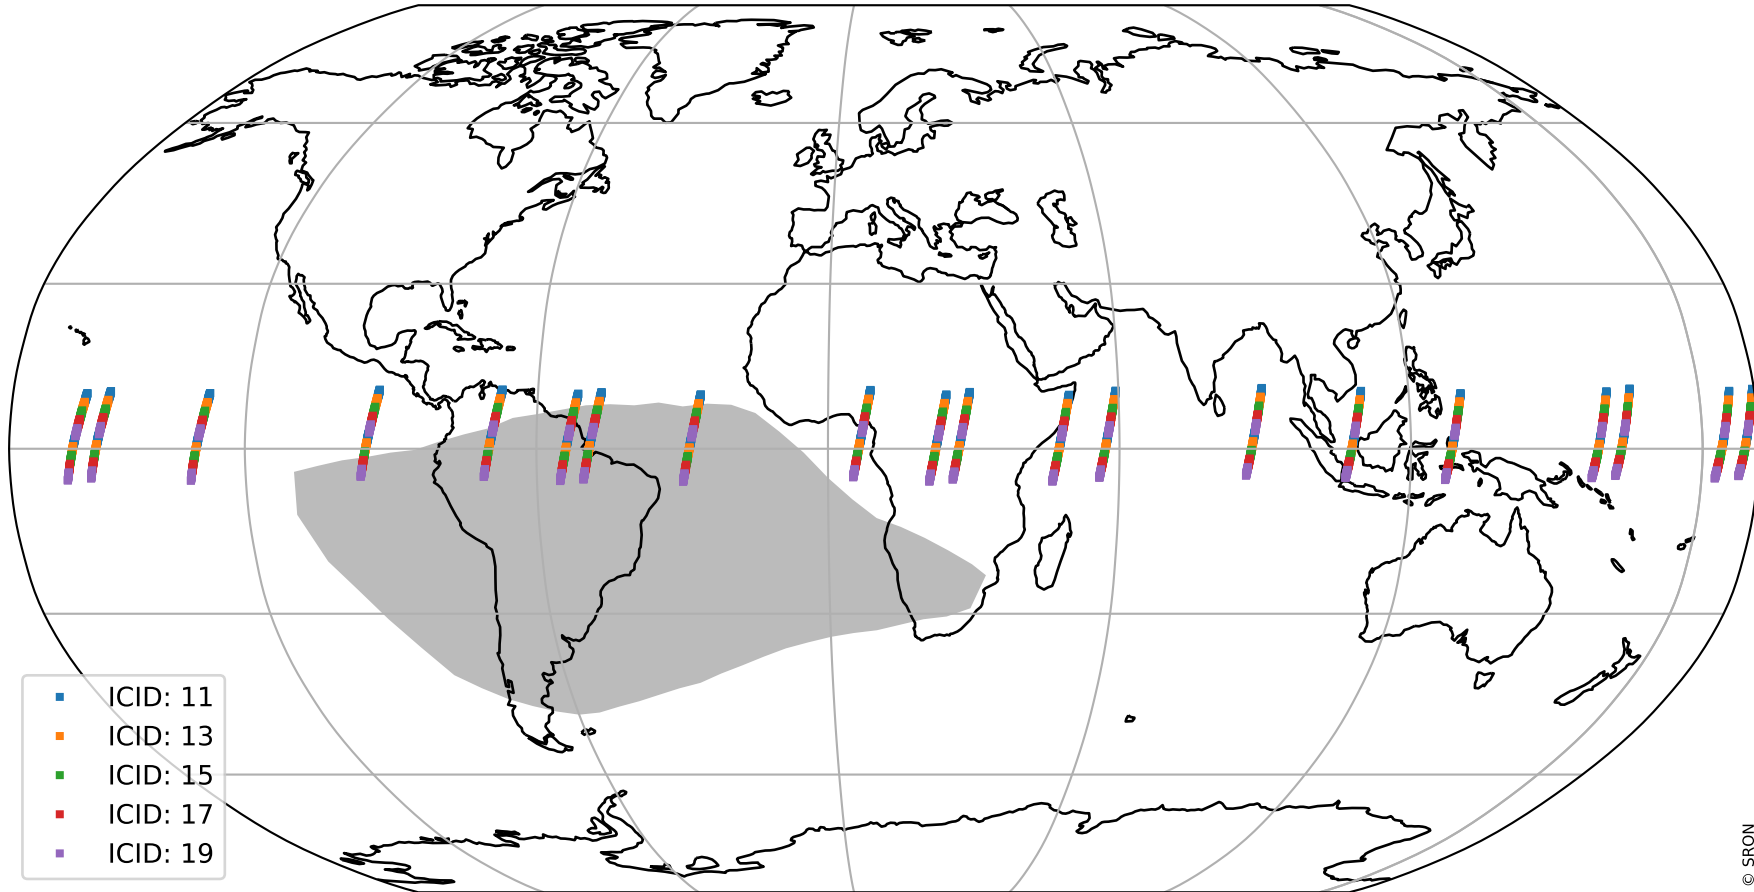

Tropomi SWIR offset (official)

orbits : 20 in [30592, 30637]
coverage : 2023-09-08 / 2023-09-11
median : 0.52605 V
spread : 0.035911 V
created : 2023-09-12T14:21:29

value detector map

Tropomi SWIR offset (official)

orbits : 20 in [30592, 30637]
coverage : 2023-09-08 / 2023-09-11
median : 30.735 μV
spread : 15.439 μV
created : 2023-09-12T14:21:29

Tropomi SWIR offset (official)

orbits : 20 in [30592, 30637]
coverage : 2023-09-08 / 2023-09-11
median : 0.044174 mV
spread : 0.41362 mV
created : 2023-09-12T14:21:29

value compared with SWIR offset CKD

Tropomi SWIR offset (official) ground-tracks of Sentinel-5P

orbits : 20 in [30592, 30637]
coverage : 2023-09-08 / 2023-09-11
created : 2023-09-12T14:21:29

Tropomi SWIR offset (official)

orbits : [2827, 30637]
coverage : 2018-04-30 / 2023-09-11
created : 2023-09-12T14:21:30

trend of detector median & temperatures