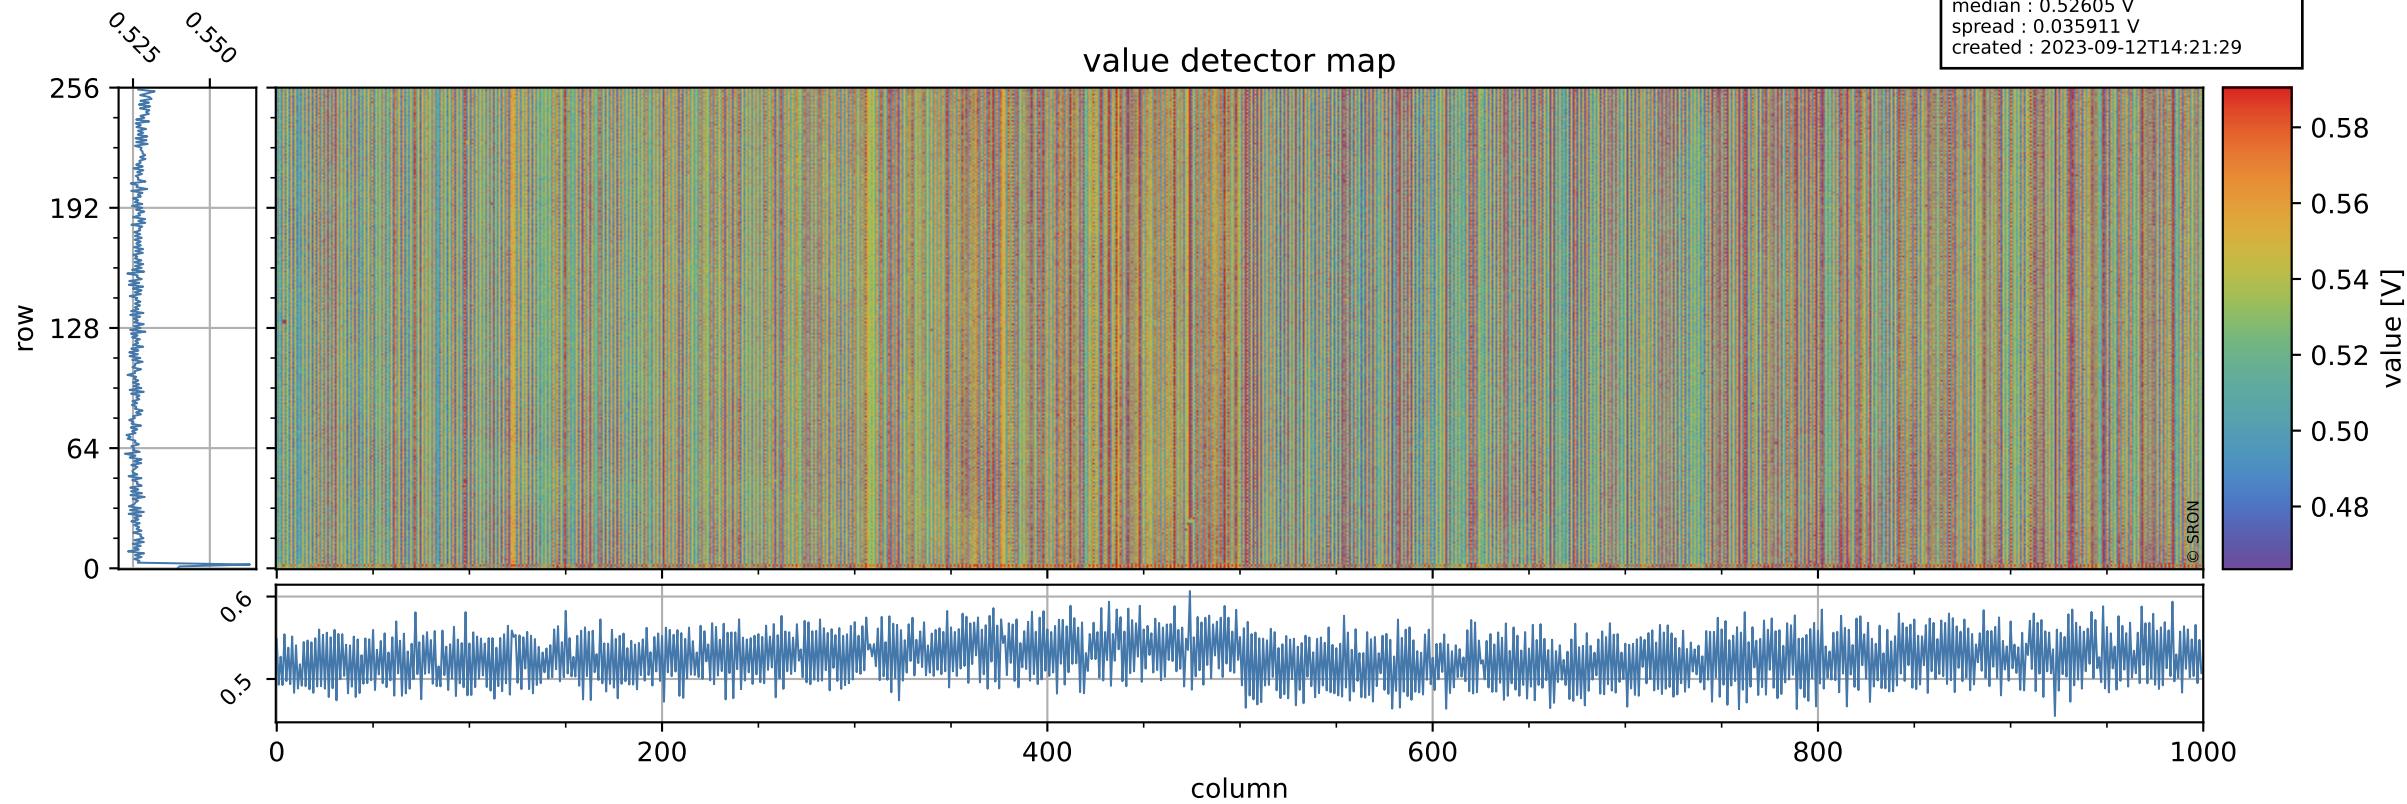

Tropomi SWIR offset (official)

orbits : 20 in [30592, 30637]
coverage : 2023-09-08 / 2023-09-11
median : 0.52605 V
spread : 0.035911 V
created : 2023-09-12T14:21:29

value detector map

Tropomi SWIR offset (official)

orbits : 20 in [30592, 30637]
coverage : 2023-09-08 / 2023-09-11
median : 30.735 μV
spread : 15.439 μV
created : 2023-09-12T14:21:29

Tropomi SWIR offset (official)

orbits : 20 in [30592, 30637]
coverage : 2023-09-08 / 2023-09-11
median : 0.044174 mV
spread : 0.41362 mV
created : 2023-09-12T14:21:29

value compared with SWIR offset CKD

Tropomi SWIR offset (official) ground-tracks of Sentinel-5P

orbits : 20 in [30592, 30637]
coverage : 2023-09-08 / 2023-09-11
created : 2023-09-12T14:21:29

Tropomi SWIR offset (official)

orbits : [2827, 30637]
coverage : 2018-04-30 / 2023-09-11
created : 2023-09-12T14:21:30

trend of detector median & temperatures