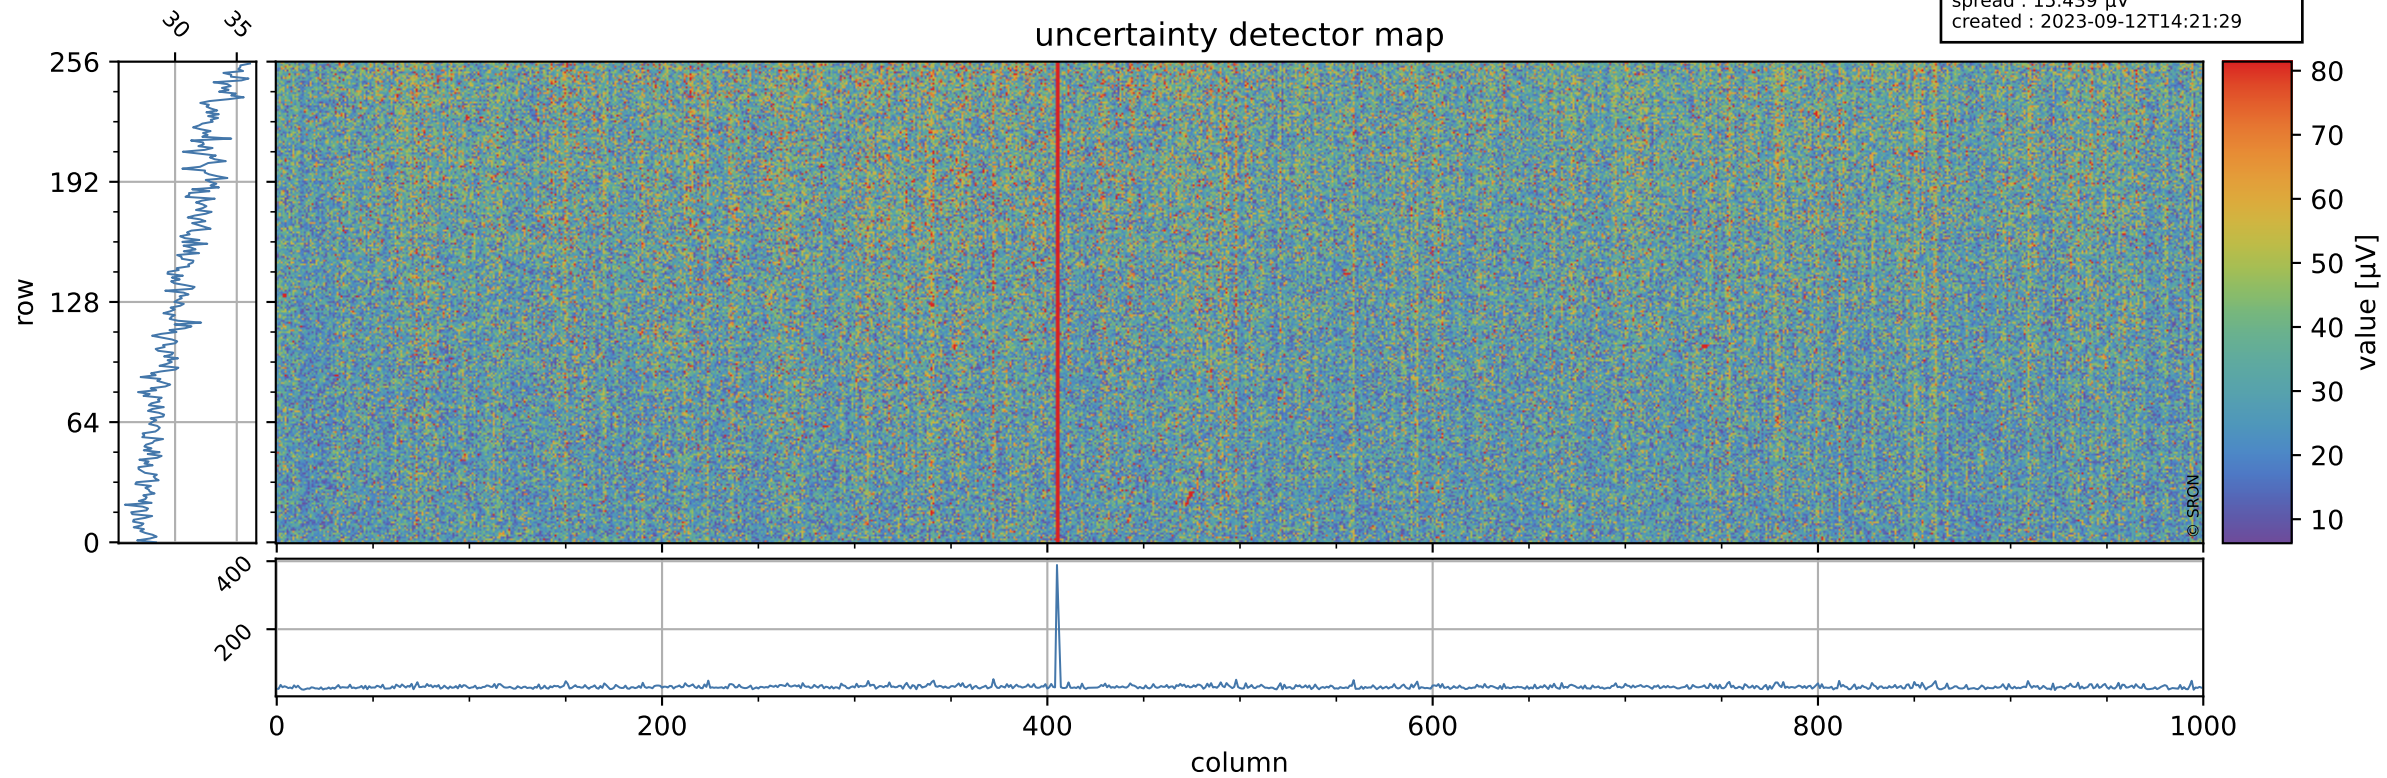

Tropomi SWIR offset (official)

orbits : 20 in [30592, 30637]
coverage : 2023-09-08 / 2023-09-11
median : 0.52605 V
spread : 0.035911 V
created : 2023-09-12T14:21:29

value detector map

Tropomi SWIR offset (official)

orbits : 20 in [30592, 30637]
coverage : 2023-09-08 / 2023-09-11
median : 30.735 μV
spread : 15.439 μV
created : 2023-09-12T14:21:29

Tropomi SWIR offset (official)

orbits : 20 in [30592, 30637]
coverage : 2023-09-08 / 2023-09-11
median : 0.044174 mV
spread : 0.41362 mV
created : 2023-09-12T14:21:29

value compared with SWIR offset CKD

Tropomi SWIR offset (official) ground-tracks of Sentinel-5P

orbits : 20 in [30592, 30637]
coverage : 2023-09-08 / 2023-09-11
created : 2023-09-12T14:21:29

Tropomi SWIR offset (official)

orbits : [2827, 30637]
coverage : 2018-04-30 / 2023-09-11
created : 2023-09-12T14:21:30

trend of detector median & temperatures