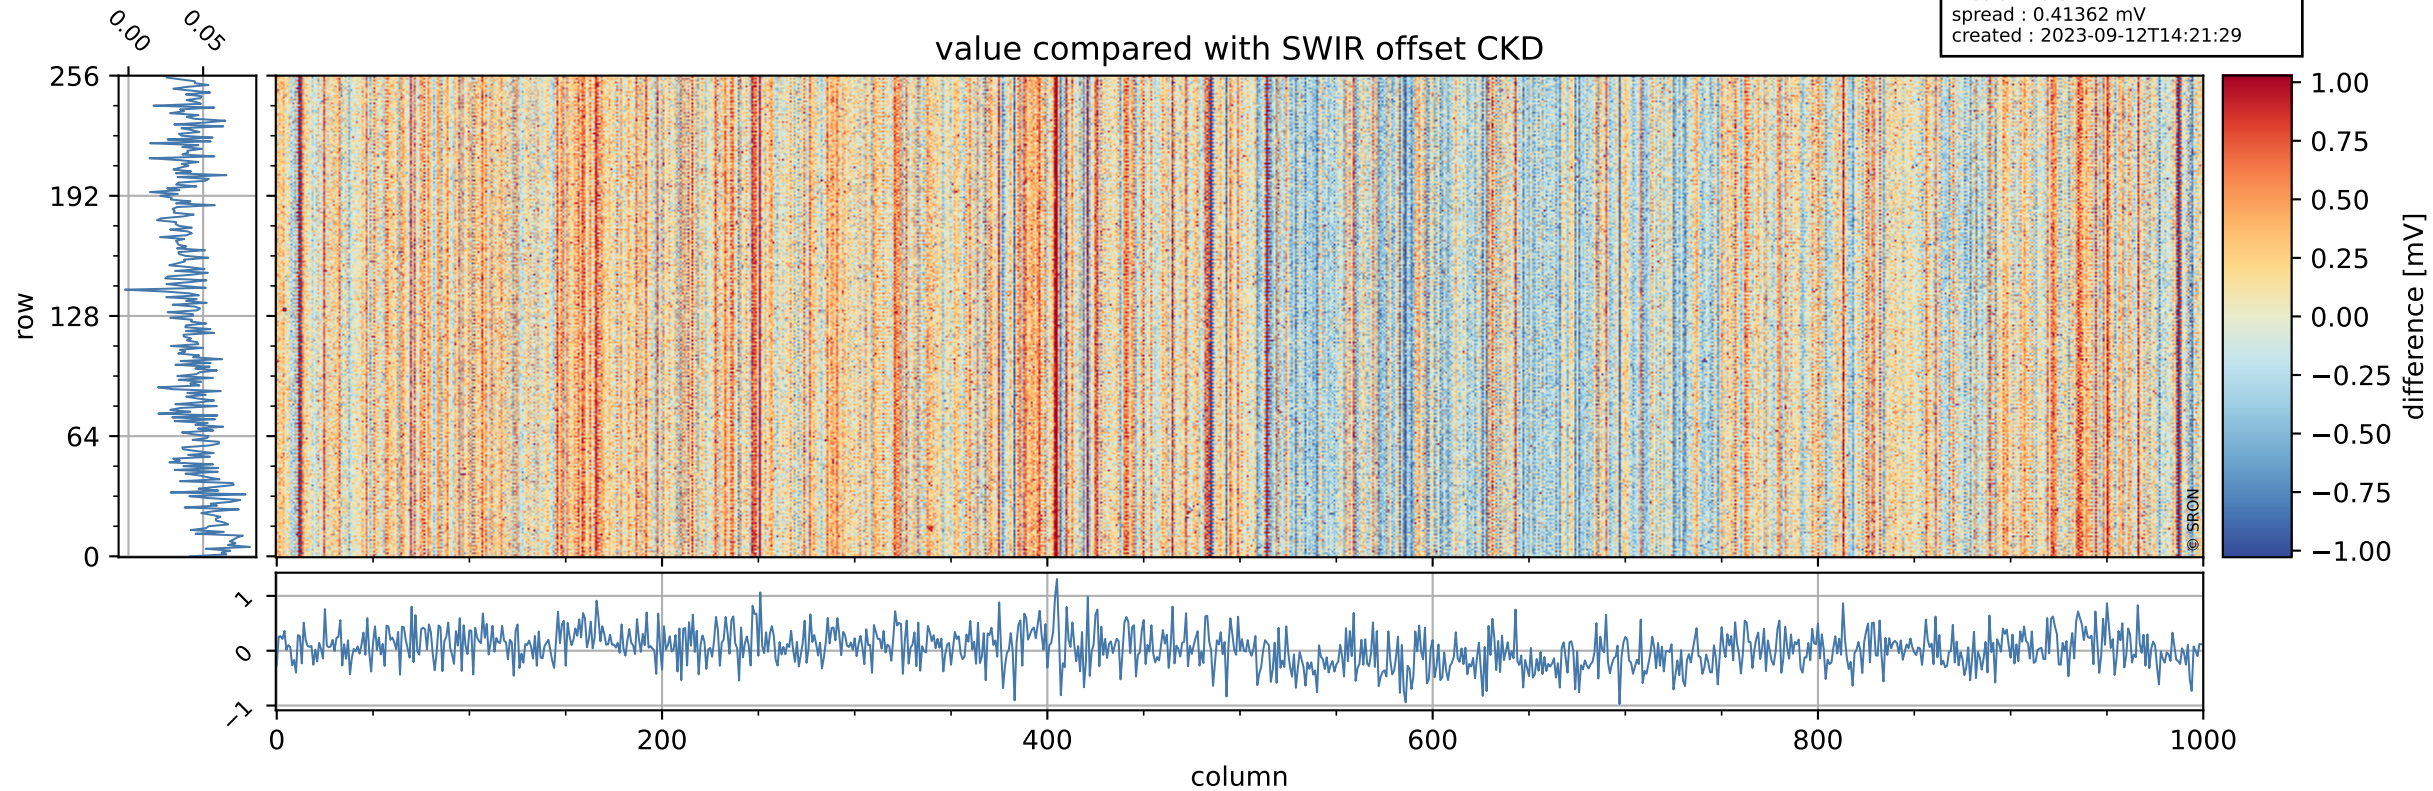

Tropomi SWIR offset (official)

orbits : 20 in [30592, 30637]
coverage : 2023-09-08 / 2023-09-11
median : 0.52605 V
spread : 0.035911 V
created : 2023-09-12T14:21:29

value detector map

Tropomi SWIR offset (official)

orbits : 20 in [30592, 30637]
coverage : 2023-09-08 / 2023-09-11
median : 30.735 μV
spread : 15.439 μV
created : 2023-09-12T14:21:29

Tropomi SWIR offset (official)

orbits : 20 in [30592, 30637]
coverage : 2023-09-08 / 2023-09-11
median : 0.044174 mV
spread : 0.41362 mV
created : 2023-09-12T14:21:29

value compared with SWIR offset CKD

Tropomi SWIR offset (official) ground-tracks of Sentinel-5P

orbits : 20 in [30592, 30637]
coverage : 2023-09-08 / 2023-09-11
created : 2023-09-12T14:21:29

Tropomi SWIR offset (official)

orbits : [2827, 30637]
coverage : 2018-04-30 / 2023-09-11
created : 2023-09-12T14:21:30

trend of detector median & temperatures