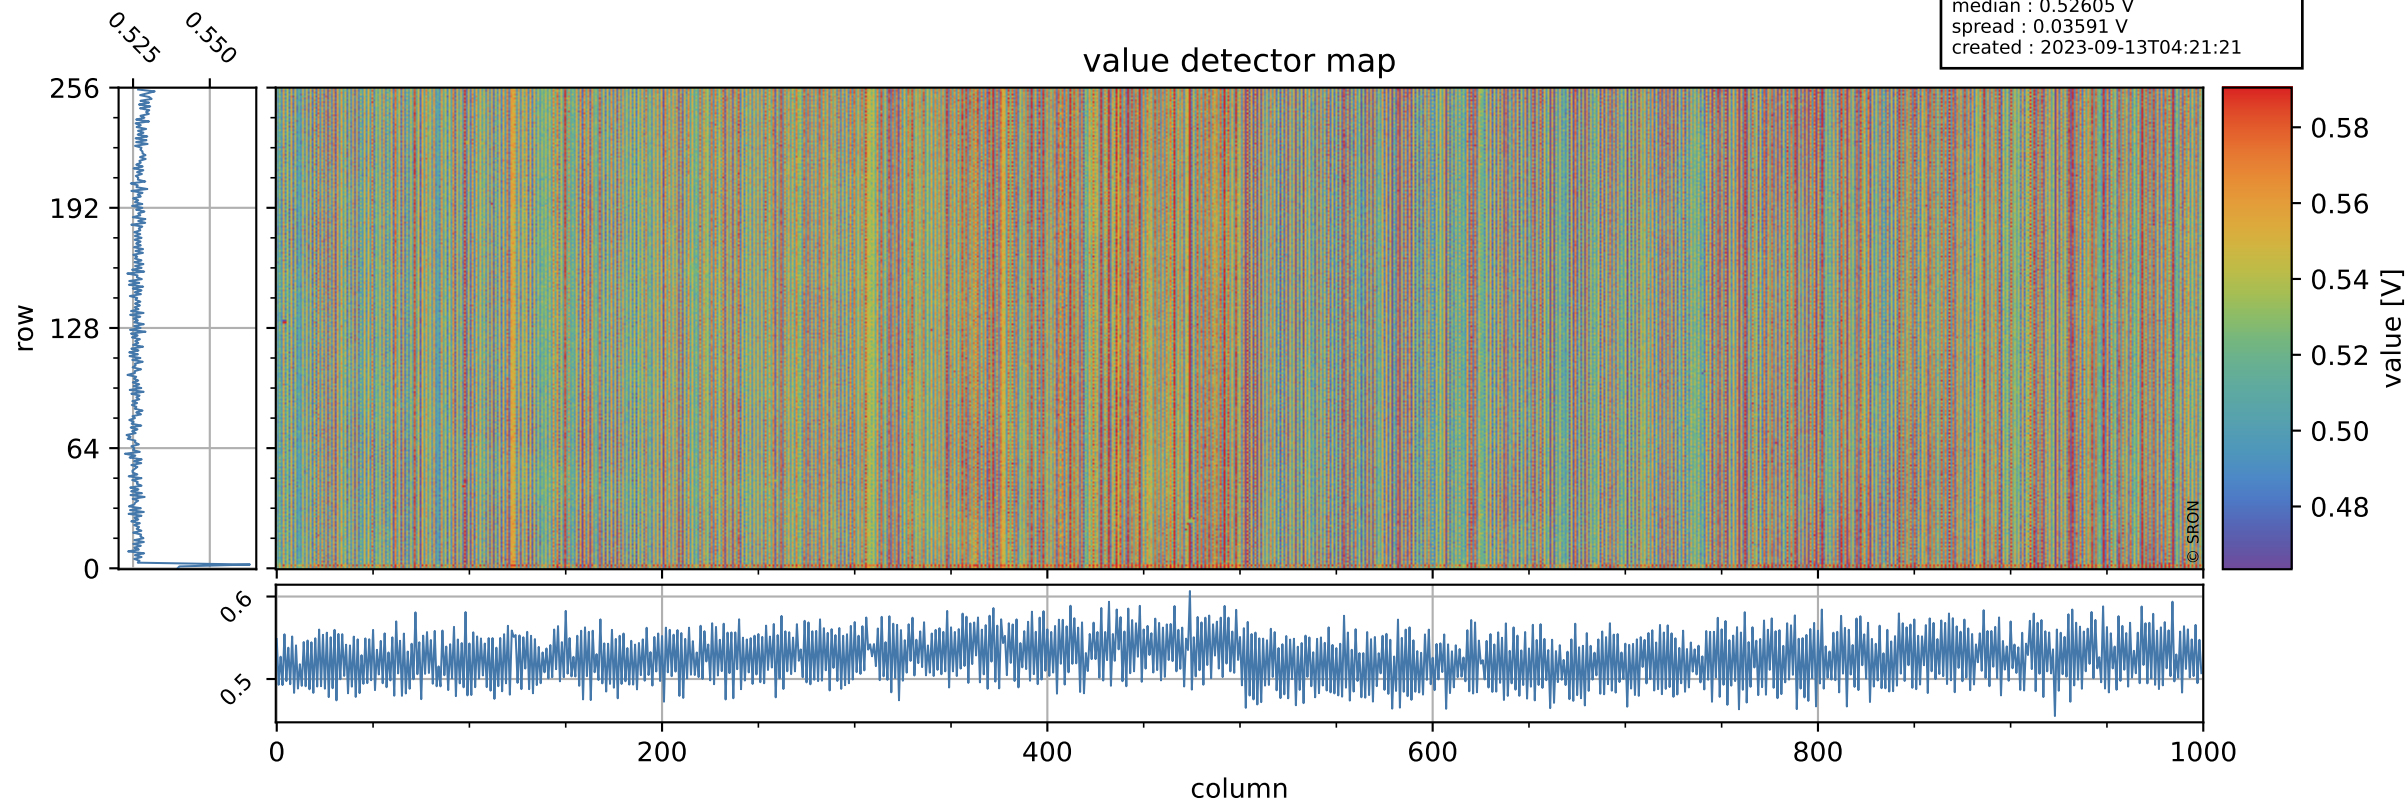

# Tropomi SWIR offset (official)

orbits : 18 in [30607, 30652]  
coverage : 2023-09-09 / 2023-09-12  
median : 0.52605 V  
spread : 0.03591 V  
created : 2023-09-13T04:21:21

## value detector map

# Tropomi SWIR offset (official)

orbits : 18 in [30607, 30652]  
coverage : 2023-09-09 / 2023-09-12  
median : 30.276  $\mu\text{V}$   
spread : 15.206  $\mu\text{V}$   
created : 2023-09-13T04:21:21

# Tropomi SWIR offset (official) ground-tracks of Sentinel-5P

orbits : 18 in [30607, 30652]  
coverage : 2023-09-09 / 2023-09-12  
created : 2023-09-13T04:21:21