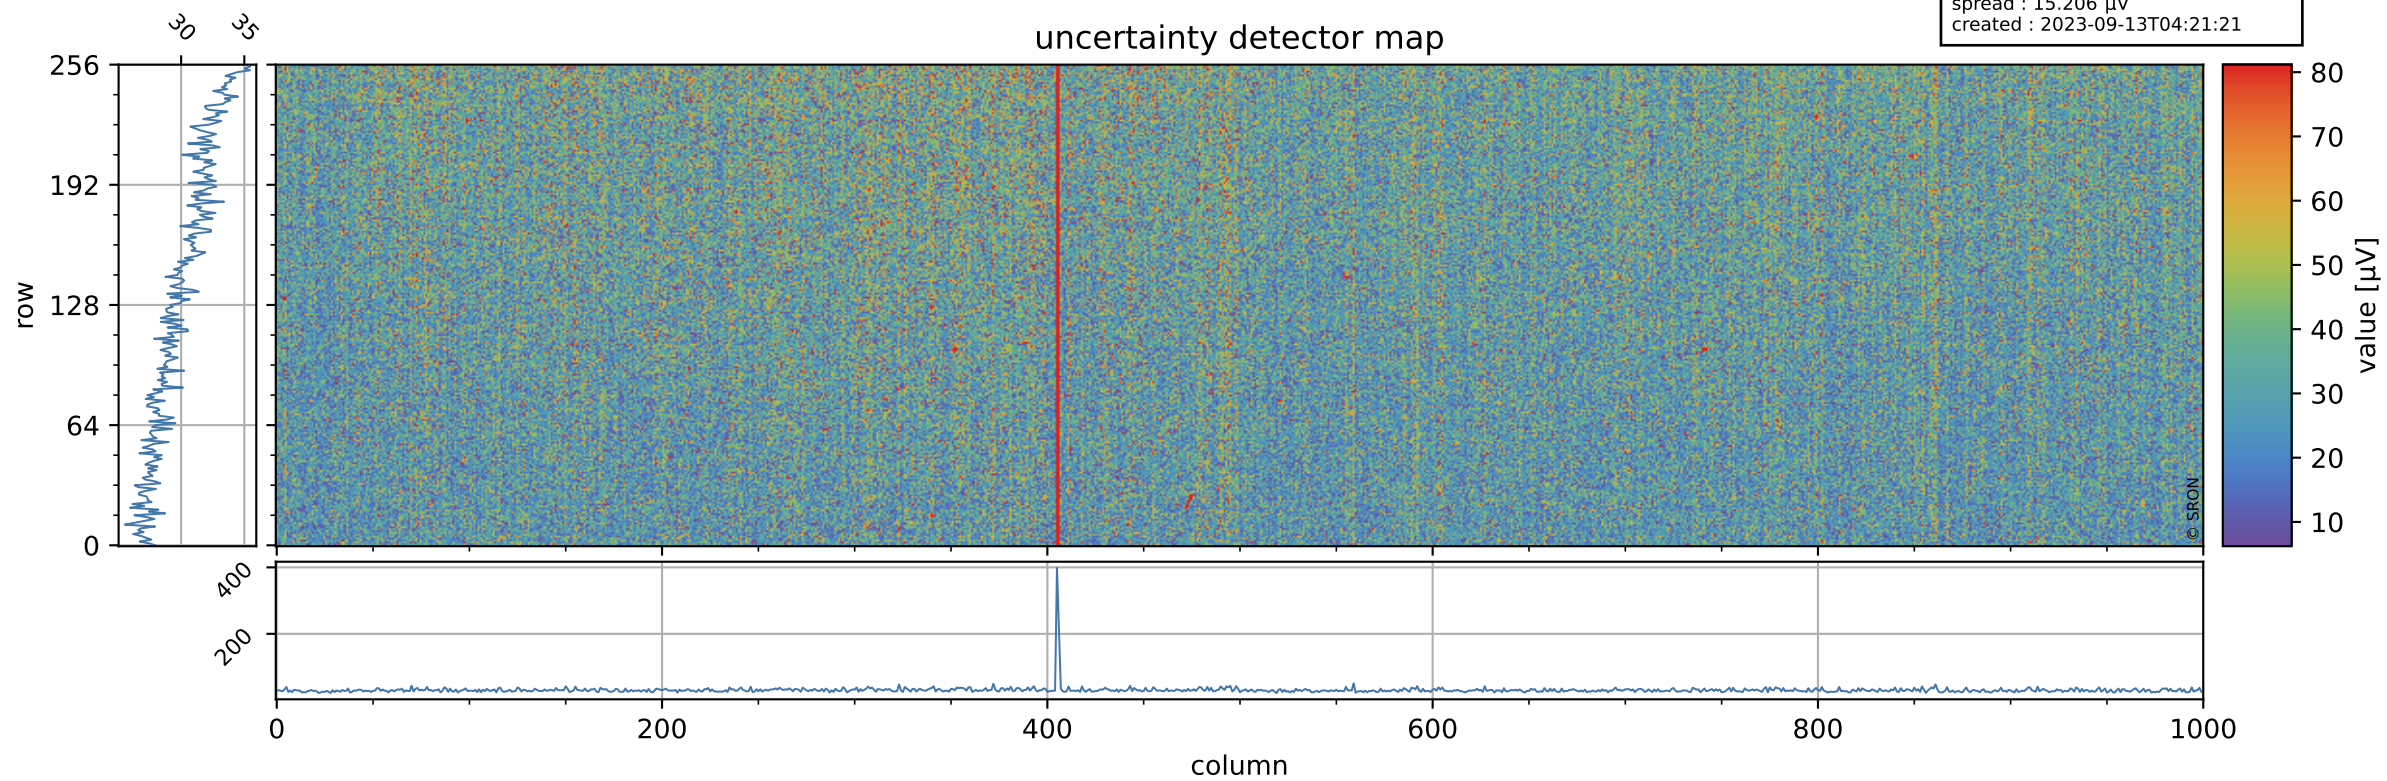

# Tropomi SWIR offset (official)

orbits : 18 in [30607, 30652]  
coverage : 2023-09-09 / 2023-09-12  
median : 0.52605 V  
spread : 0.03591 V  
created : 2023-09-13T04:21:21

## value detector map

# Tropomi SWIR offset (official)

orbits : 18 in [30607, 30652]  
coverage : 2023-09-09 / 2023-09-12  
median : 30.276  $\mu\text{V}$   
spread : 15.206  $\mu\text{V}$   
created : 2023-09-13T04:21:21

# Tropomi SWIR offset (official) ground-tracks of Sentinel-5P

orbits : 18 in [30607, 30652]  
coverage : 2023-09-09 / 2023-09-12  
created : 2023-09-13T04:21:21