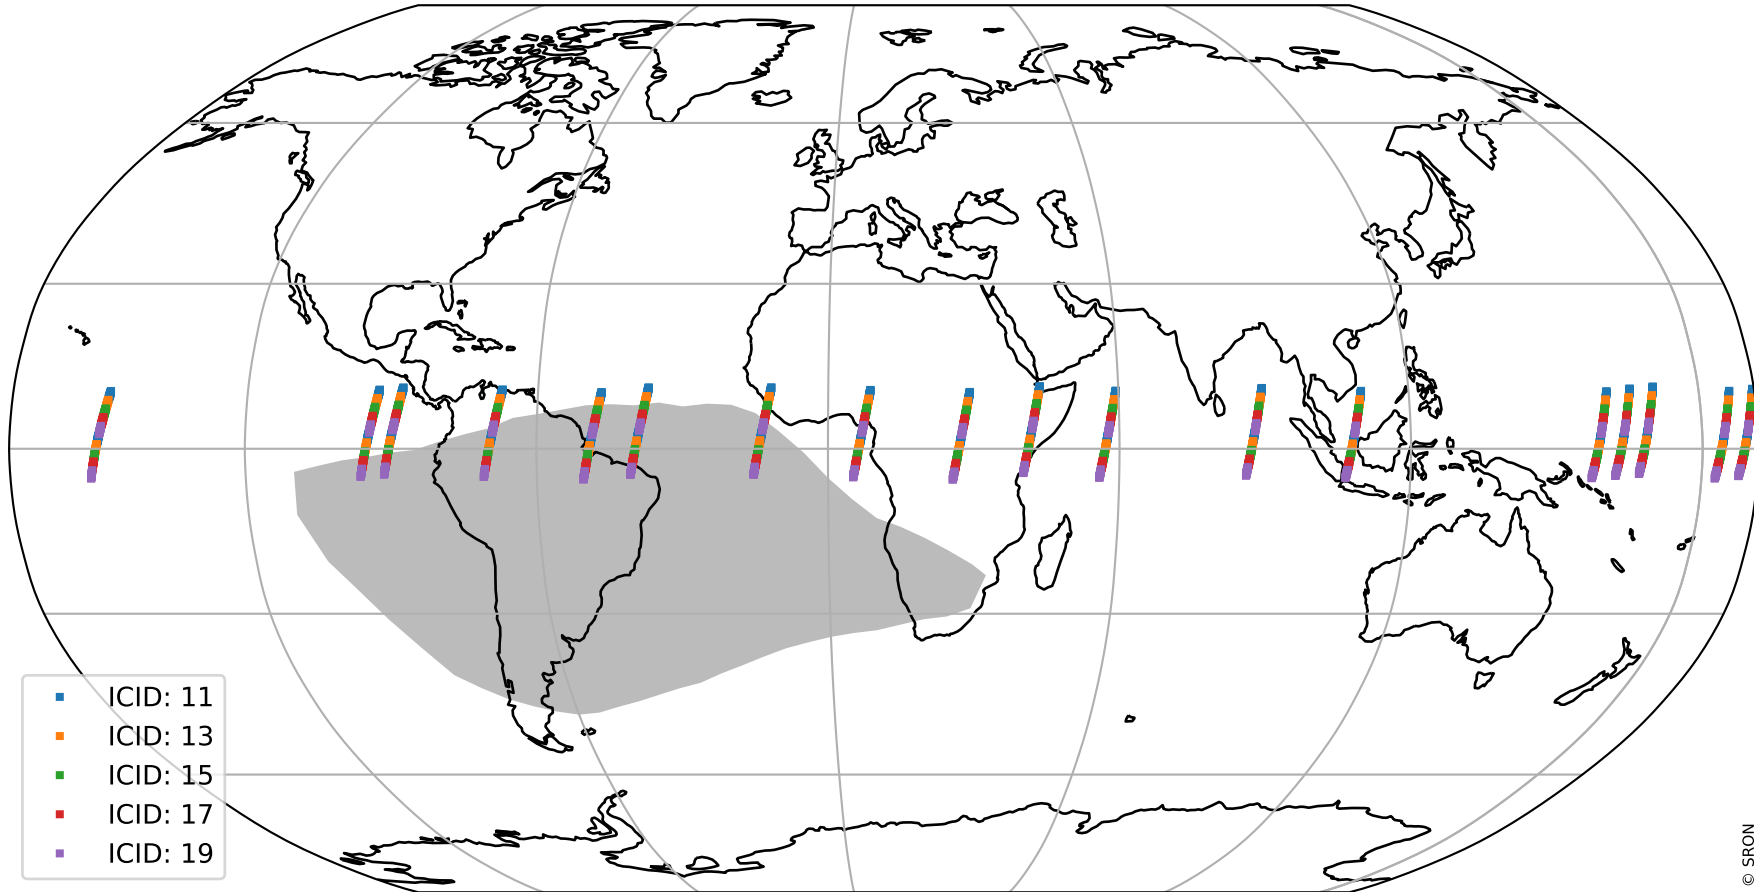

# Tropomi SWIR offset (official)

orbits : 18 in [30607, 30652]  
coverage : 2023-09-09 / 2023-09-12  
median : 30.276  $\mu\text{V}$   
spread : 15.206  $\mu\text{V}$   
created : 2023-09-13T04:21:21

# Tropomi SWIR offset (official)

orbits : 18 in [30607, 30652]  
coverage : 2023-09-09 / 2023-09-12  
median : 0.03656 mV  
spread : 0.41504 mV  
created : 2023-09-13T04:21:21

value compared with SWIR offset CKD

# Tropomi SWIR offset (official) ground-tracks of Sentinel-5P

orbits : 18 in [30607, 30652]  
coverage : 2023-09-09 / 2023-09-12  
created : 2023-09-13T04:21:21

# Tropomi SWIR offset (official)

orbits : [2827, 30652]  
coverage : 2018-04-30 / 2023-09-12  
created : 2023-09-13T04:21:22