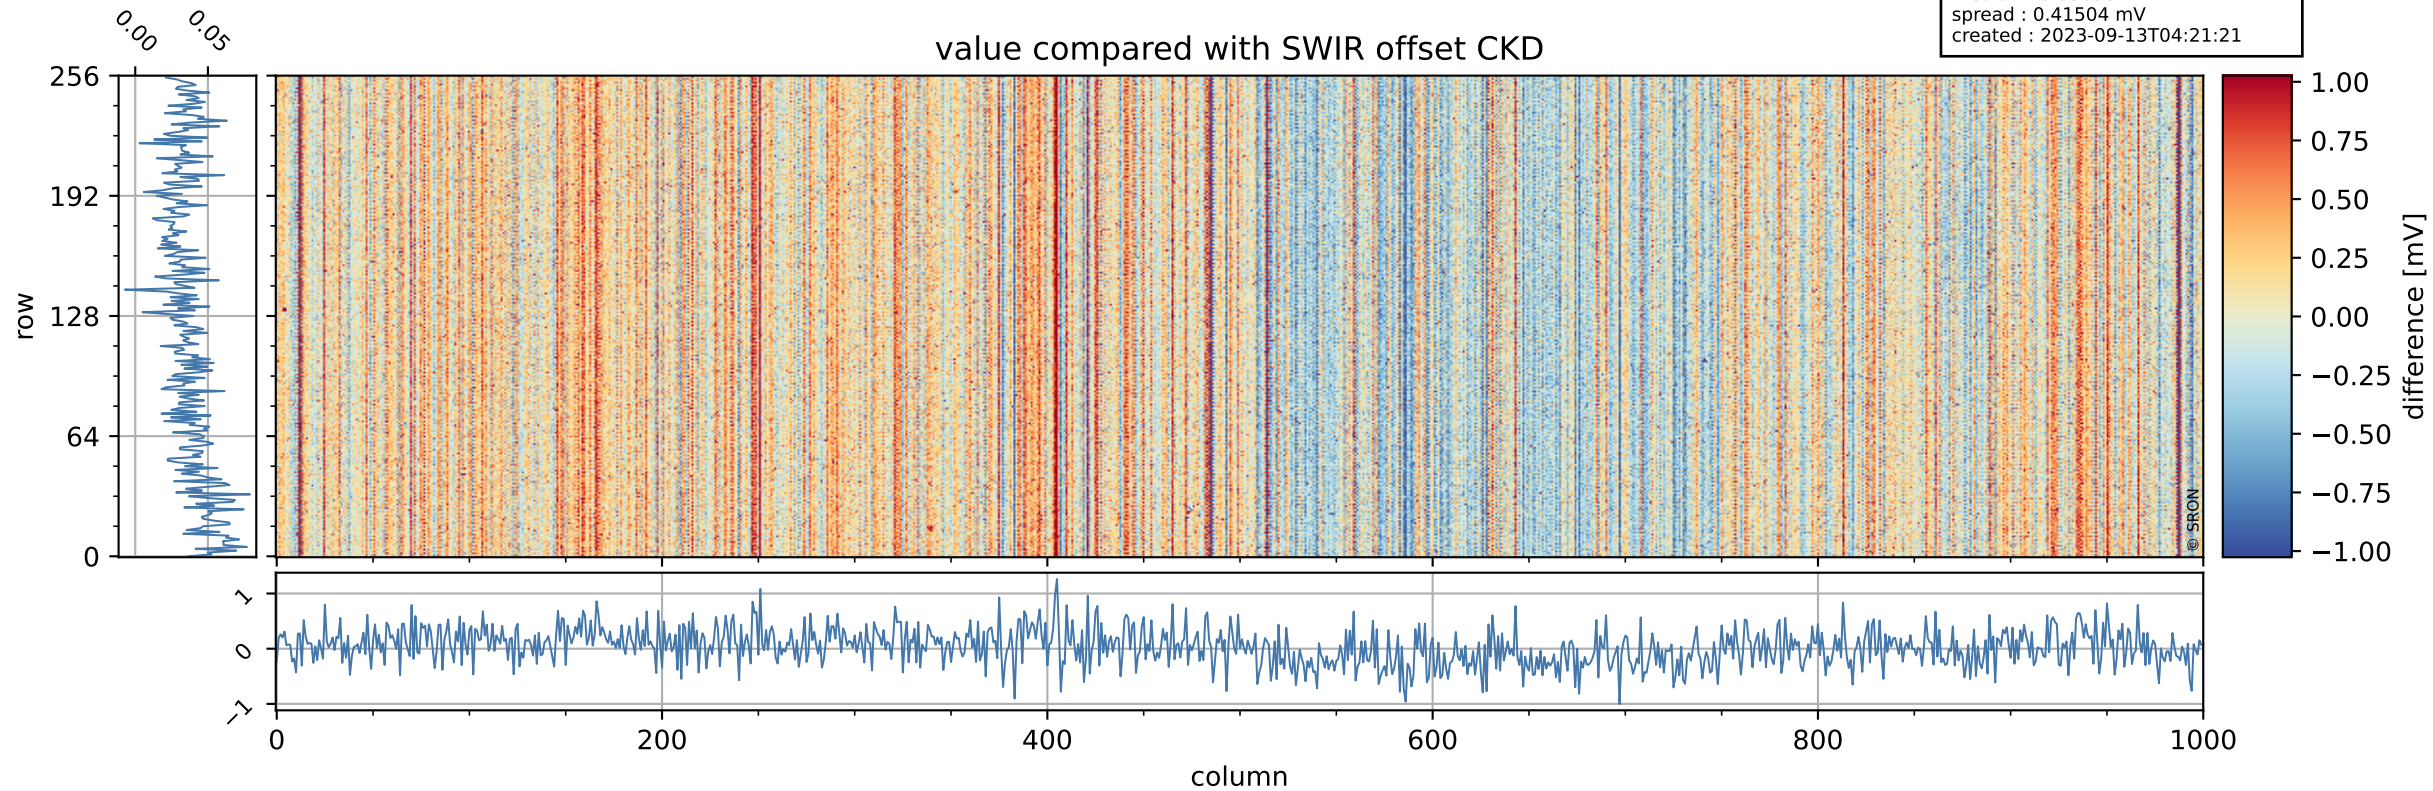

## value detector map

# Tropomi SWIR offset (official)

orbits : 18 in [30607, 30652]  
coverage : 2023-09-09 / 2023-09-12  
median : 30.276  $\mu\text{V}$   
spread : 15.206  $\mu\text{V}$   
created : 2023-09-13T04:21:21

# Tropomi SWIR offset (official)

orbits : 18 in [30607, 30652]  
coverage : 2023-09-09 / 2023-09-12  
median : 0.03656 mV  
spread : 0.41504 mV  
created : 2023-09-13T04:21:21

value compared with SWIR offset CKD

# Tropomi SWIR offset (official) ground-tracks of Sentinel-5P

orbits : 18 in [30607, 30652]  
coverage : 2023-09-09 / 2023-09-12  
created : 2023-09-13T04:21:21