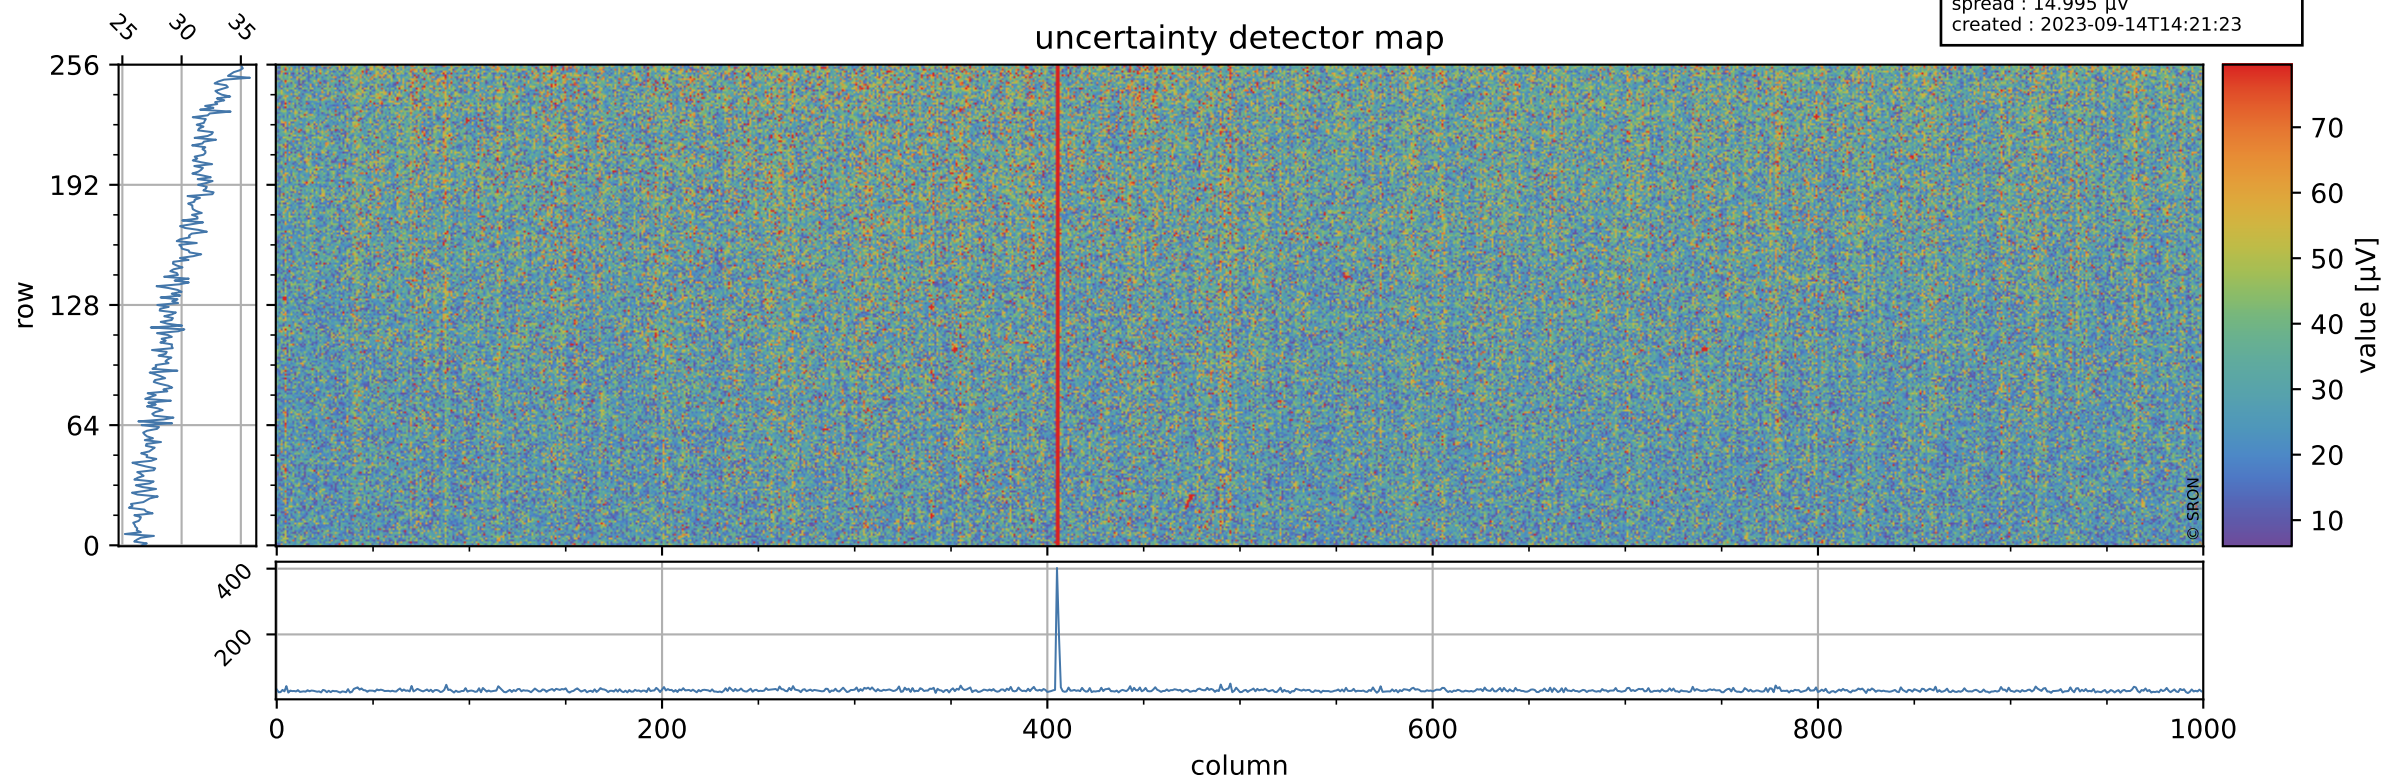

# Tropomi SWIR offset (official)

orbits : 20 in [30622, 30667]  
coverage : 2023-09-10 / 2023-09-13  
median : 0.52604 V  
spread : 0.035908 V  
created : 2023-09-14T14:21:23

## value detector map

# Tropomi SWIR offset (official)

orbits : 20 in [30622, 30667]  
coverage : 2023-09-10 / 2023-09-13  
median : 29.884  $\mu\text{V}$   
spread : 14.995  $\mu\text{V}$   
created : 2023-09-14T14:21:23

# Tropomi SWIR offset (official) ground-tracks of Sentinel-5P

orbits : 20 in [30622, 30667]  
coverage : 2023-09-10 / 2023-09-13  
created : 2023-09-14T14:21:24