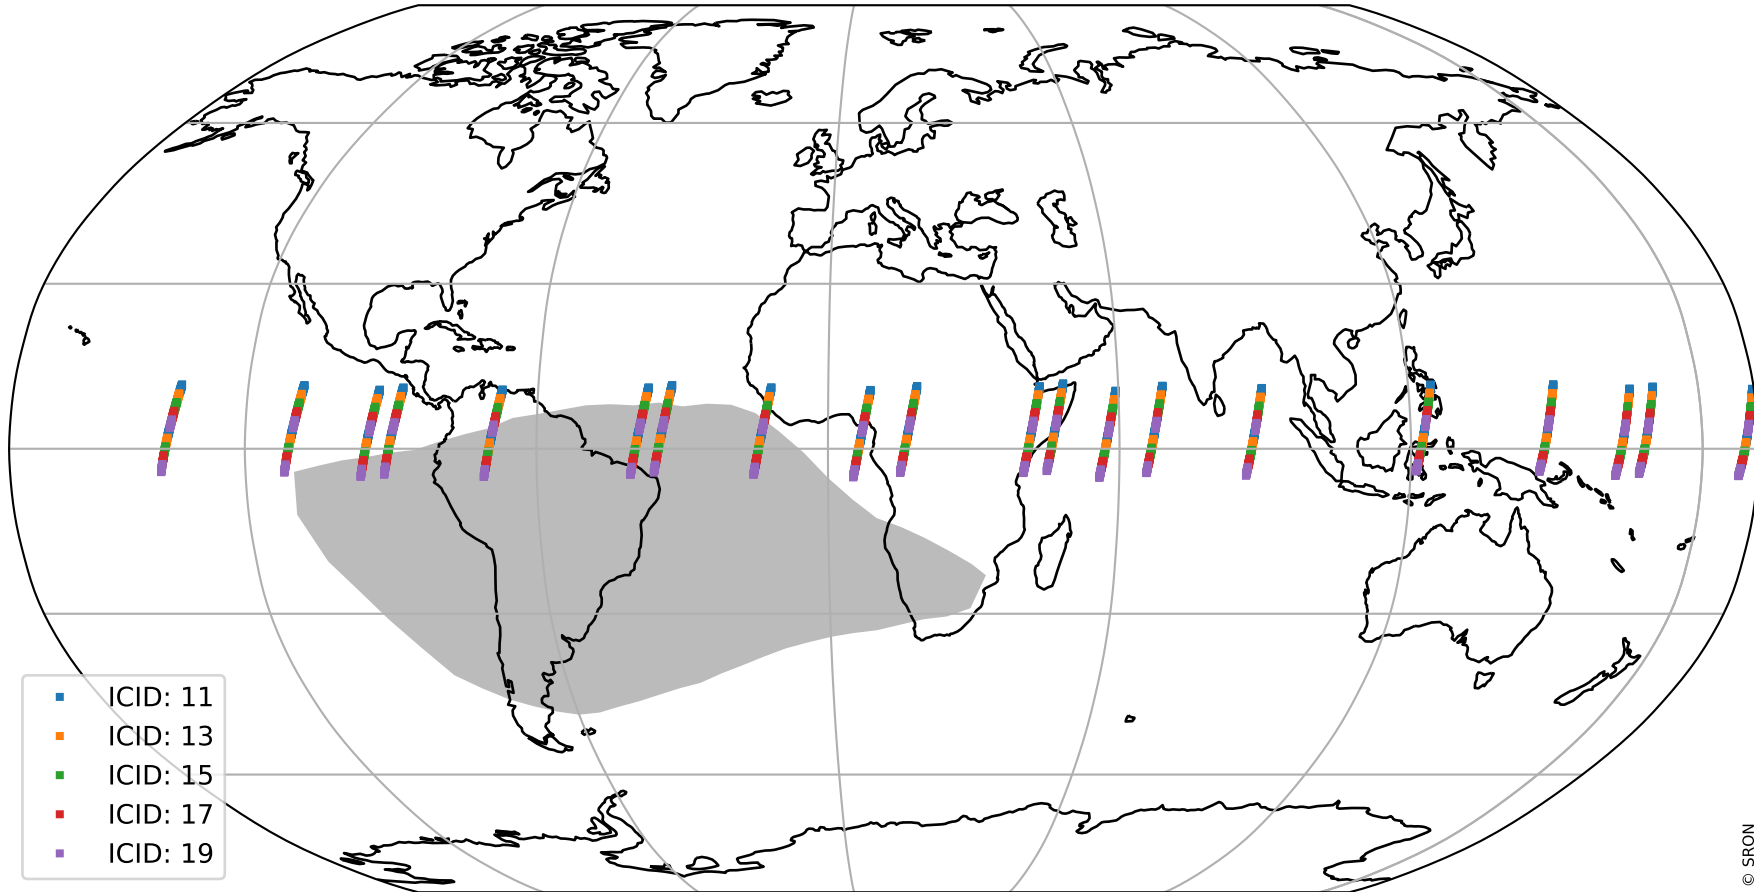

# Tropomi SWIR offset (official)

orbits : 20 in [30622, 30667]  
coverage : 2023-09-10 / 2023-09-13  
median : 29.884  $\mu\text{V}$   
spread : 14.995  $\mu\text{V}$   
created : 2023-09-14T14:21:23

# Tropomi SWIR offset (official)

orbits : 20 in [30622, 30667]  
coverage : 2023-09-10 / 2023-09-13  
median : 0.032398 mV  
spread : 0.41501 mV  
created : 2023-09-14T14:21:23

value compared with SWIR offset CKD

# Tropomi SWIR offset (official) ground-tracks of Sentinel-5P

orbits : 20 in [30622, 30667]  
coverage : 2023-09-10 / 2023-09-13  
created : 2023-09-14T14:21:24

# Tropomi SWIR offset (official)

orbits : [2827, 30667]  
coverage : 2018-04-30 / 2023-09-13  
created : 2023-09-14T14:21:27