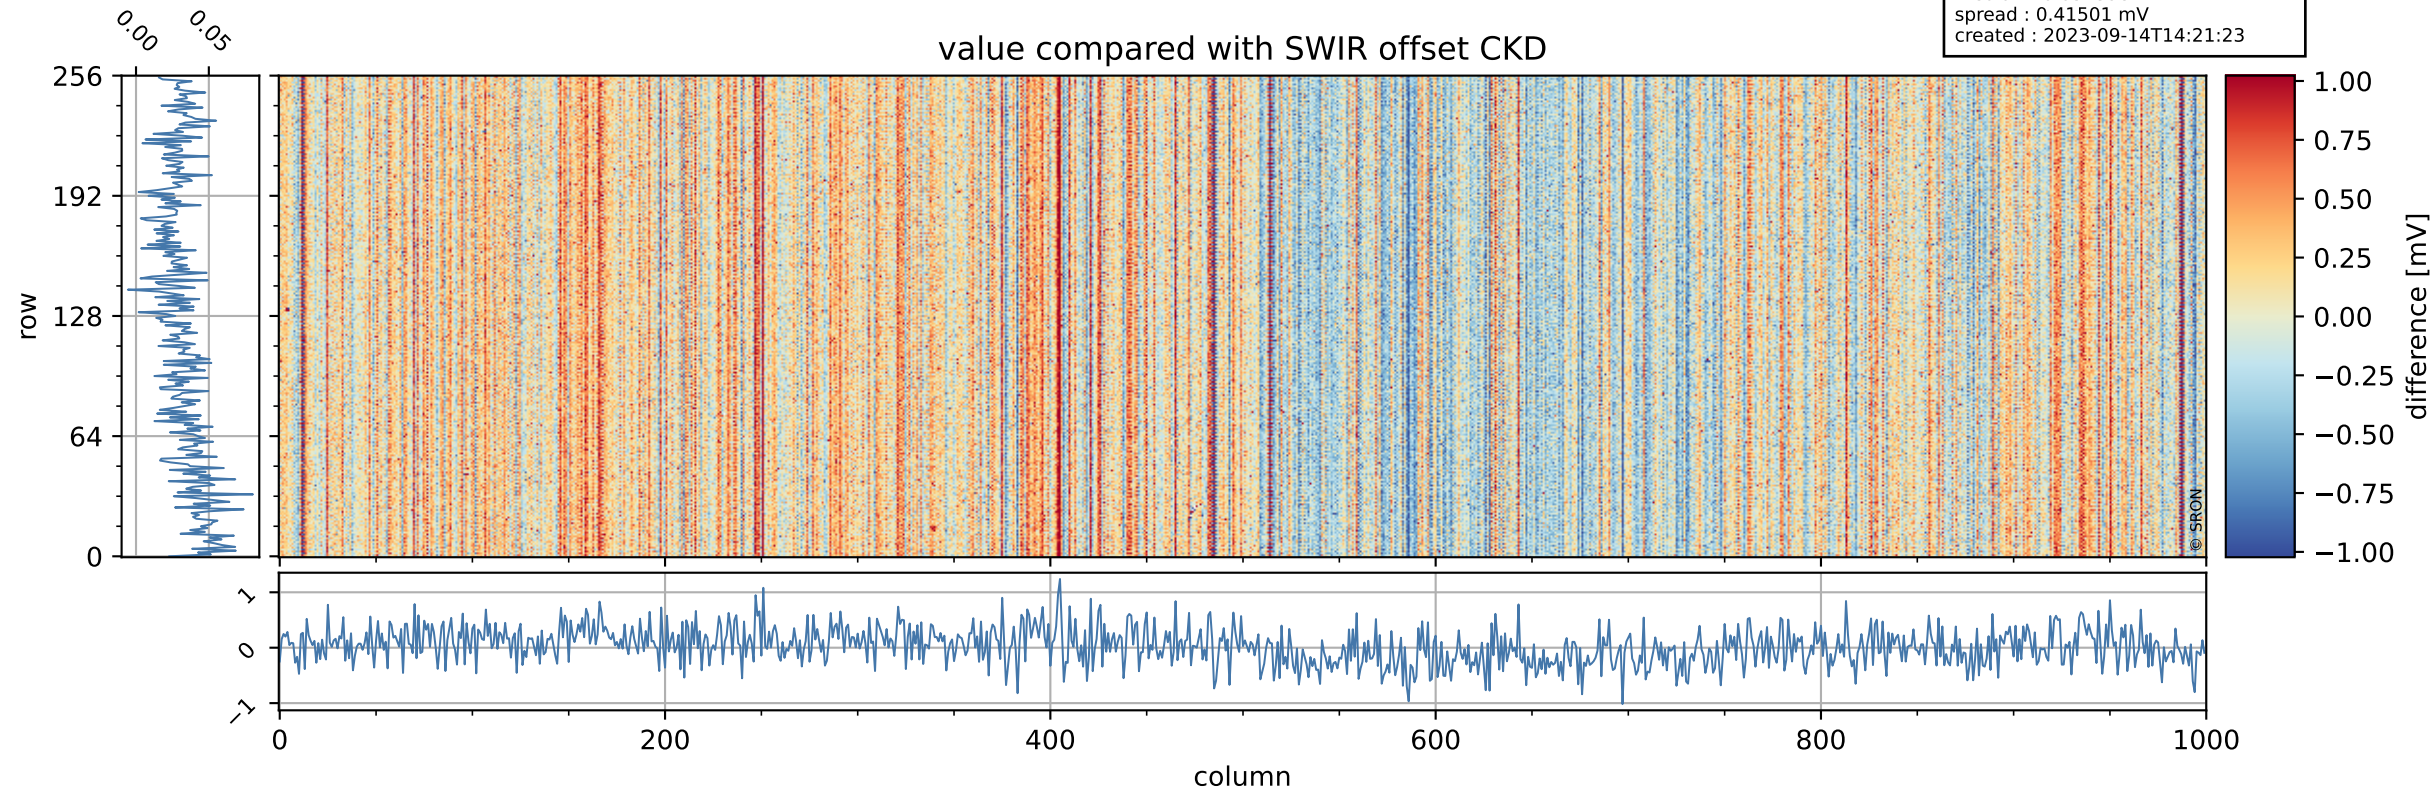

## value detector map

# Tropomi SWIR offset (official)

orbits : 20 in [30622, 30667]  
coverage : 2023-09-10 / 2023-09-13  
median : 29.884  $\mu\text{V}$   
spread : 14.995  $\mu\text{V}$   
created : 2023-09-14T14:21:23

# Tropomi SWIR offset (official)

orbits : 20 in [30622, 30667]  
coverage : 2023-09-10 / 2023-09-13  
median : 0.032398 mV  
spread : 0.41501 mV  
created : 2023-09-14T14:21:23

value compared with SWIR offset CKD

# Tropomi SWIR offset (official) ground-tracks of Sentinel-5P

orbits : 20 in [30622, 30667]  
coverage : 2023-09-10 / 2023-09-13  
created : 2023-09-14T14:21:24