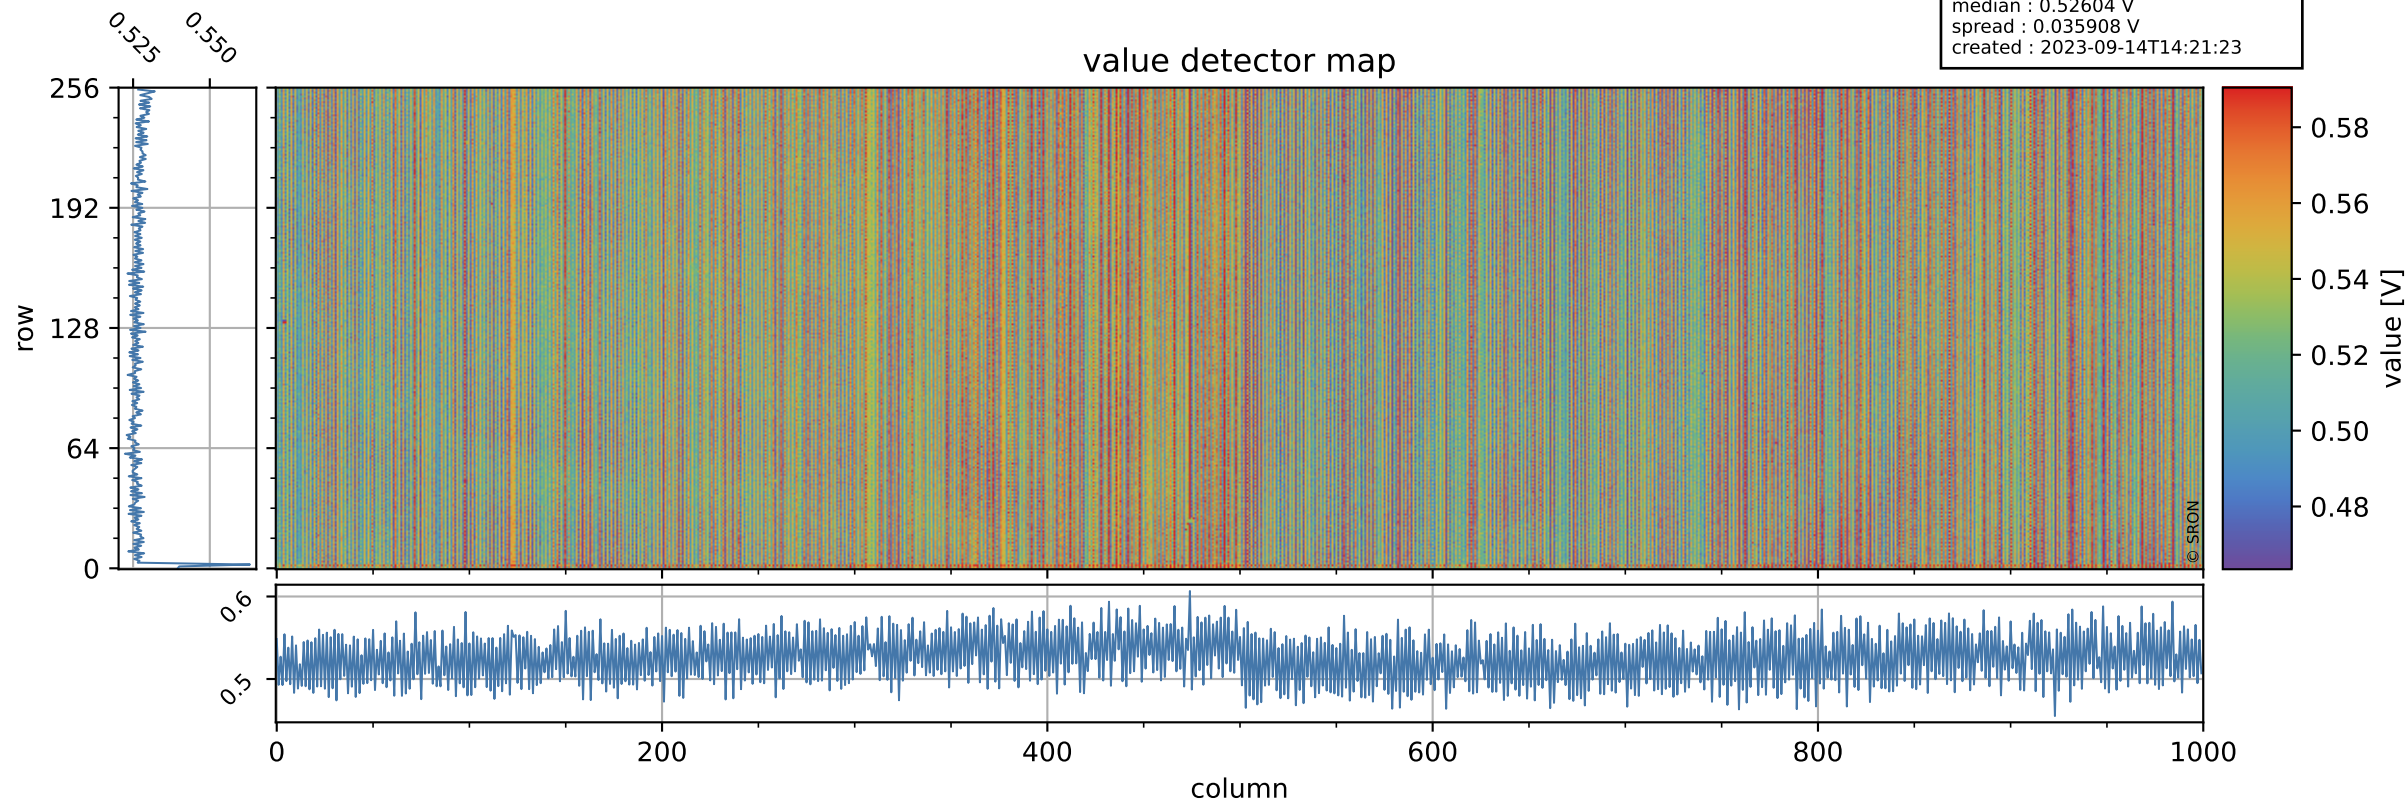

# Tropomi SWIR offset (official)

orbits : 20 in [30622, 30667]  
coverage : 2023-09-10 / 2023-09-13  
median : 0.52604 V  
spread : 0.035908 V  
created : 2023-09-14T14:21:23

## value detector map

# Tropomi SWIR offset (official)

orbits : 20 in [30622, 30667]  
coverage : 2023-09-10 / 2023-09-13  
median : 29.884  $\mu\text{V}$   
spread : 14.995  $\mu\text{V}$   
created : 2023-09-14T14:21:23

# Tropomi SWIR offset (official) ground-tracks of Sentinel-5P

orbits : 20 in [30622, 30667]  
coverage : 2023-09-10 / 2023-09-13  
created : 2023-09-14T14:21:24