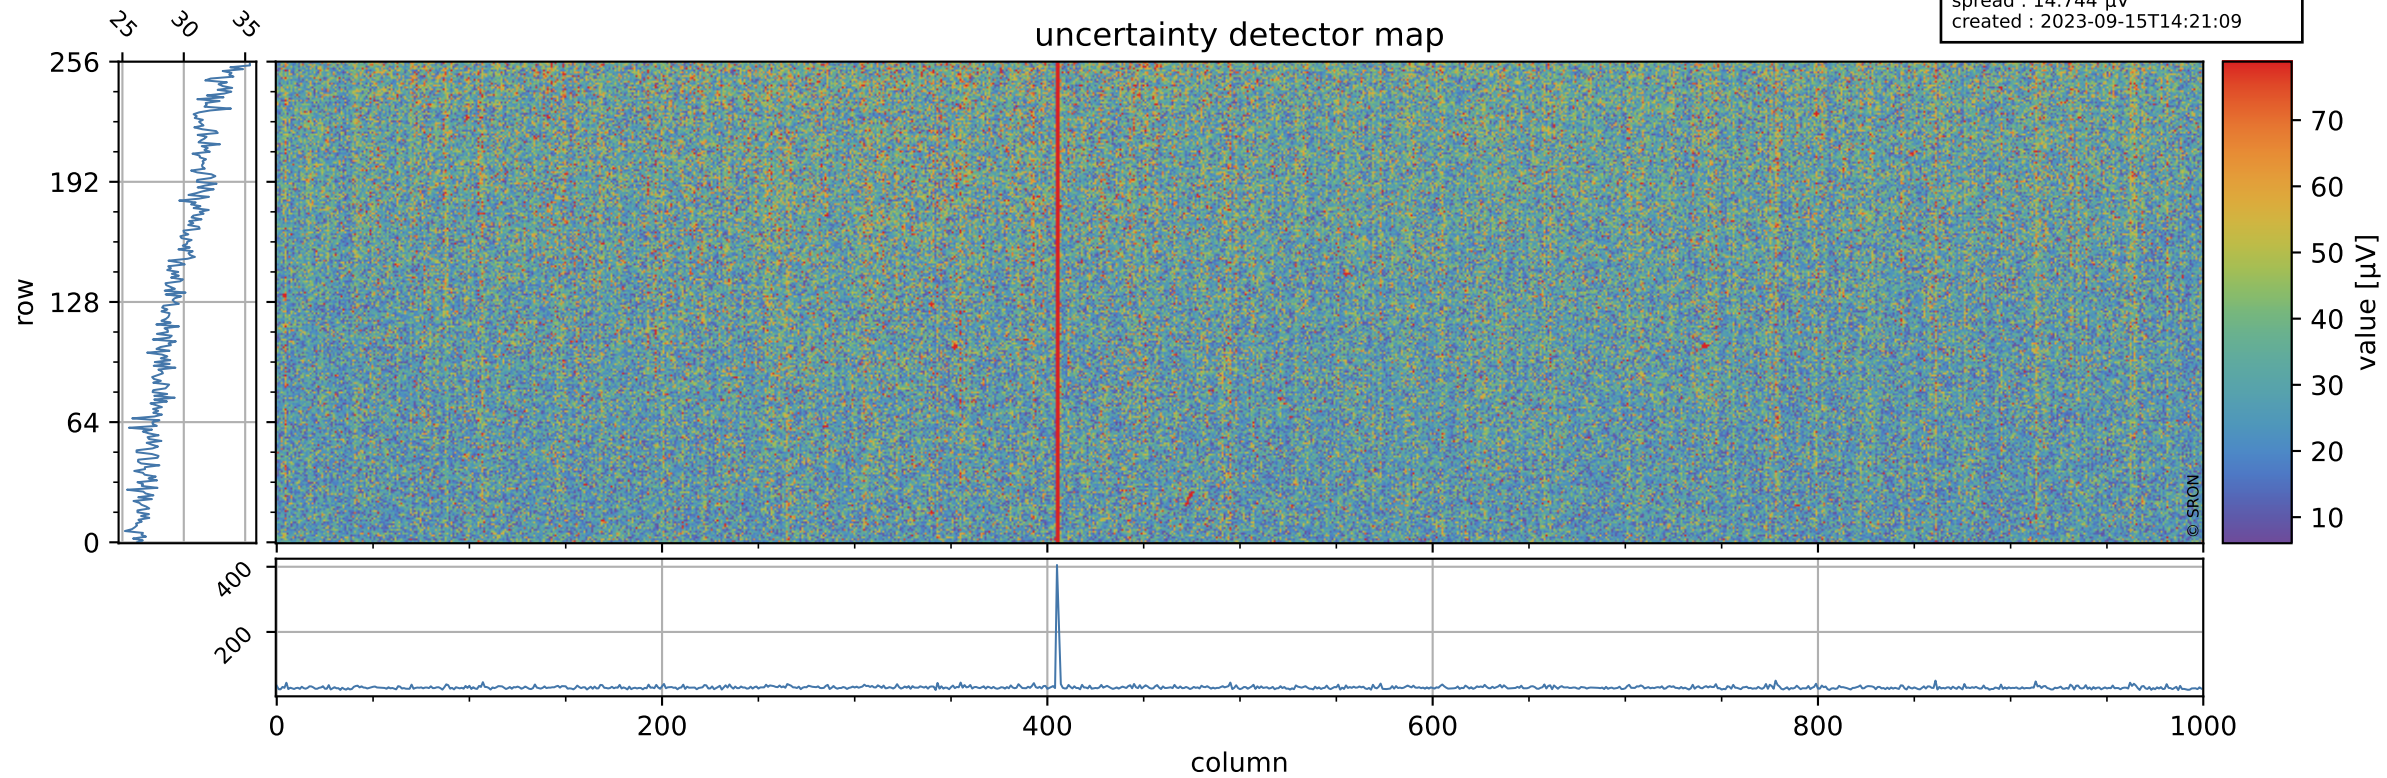

Tropomi SWIR offset (official)

orbits : 19 in [30637, 30682]
coverage : 2023-09-12 / 2023-09-15
median : 0.52604 V
spread : 0.035907 V
created : 2023-09-15T14:21:09

value detector map

Tropomi SWIR offset (official)

orbits : 19 in [30637, 30682]
coverage : 2023-09-12 / 2023-09-15
median : 29.722 μV
spread : 14.744 μV
created : 2023-09-15T14:21:09

Tropomi SWIR offset (official)

orbits : 19 in [30637, 30682]
coverage : 2023-09-12 / 2023-09-15
median : 0.03327 mV
spread : 0.41558 mV
created : 2023-09-15T14:21:10

value compared with SWIR offset CKD

Tropomi SWIR offset (official) ground-tracks of Sentinel-5P

orbits : 19 in [30637, 30682]
coverage : 2023-09-12 / 2023-09-15
created : 2023-09-15T14:21:10

Tropomi SWIR offset (official)

orbits : [2827, 30682]
coverage : 2018-04-30 / 2023-09-15
created : 2023-09-15T14:21:11

trend of detector median & temperatures