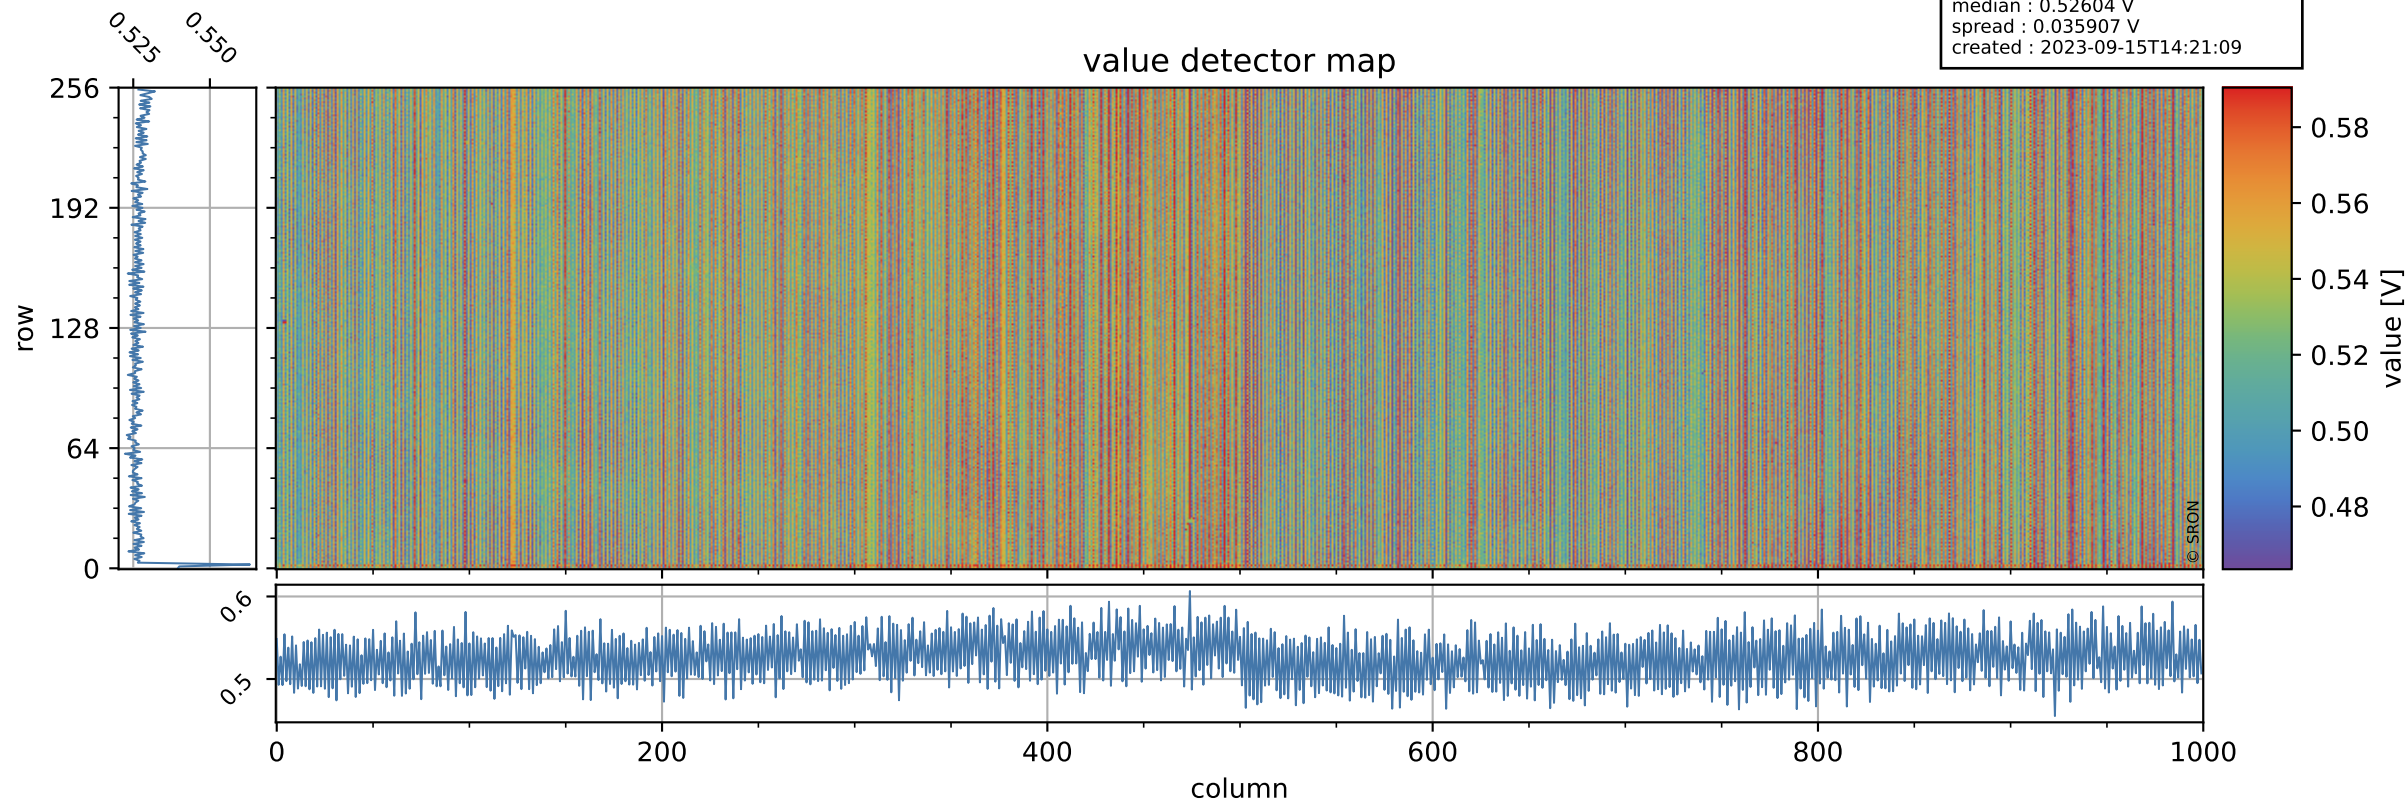

Tropomi SWIR offset (official)

orbits : 19 in [30637, 30682]
coverage : 2023-09-12 / 2023-09-15
median : 0.52604 V
spread : 0.035907 V
created : 2023-09-15T14:21:09

value detector map

Tropomi SWIR offset (official)

orbits : 19 in [30637, 30682]
coverage : 2023-09-12 / 2023-09-15
median : 29.722 μV
spread : 14.744 μV
created : 2023-09-15T14:21:09

Tropomi SWIR offset (official)

orbits : 19 in [30637, 30682]
coverage : 2023-09-12 / 2023-09-15
median : 0.03327 mV
spread : 0.41558 mV
created : 2023-09-15T14:21:10

value compared with SWIR offset CKD

Tropomi SWIR offset (official) ground-tracks of Sentinel-5P

orbits : 19 in [30637, 30682]
coverage : 2023-09-12 / 2023-09-15
created : 2023-09-15T14:21:10

Tropomi SWIR offset (official)

orbits : [2827, 30682]
coverage : 2018-04-30 / 2023-09-15
created : 2023-09-15T14:21:11

trend of detector median & temperatures