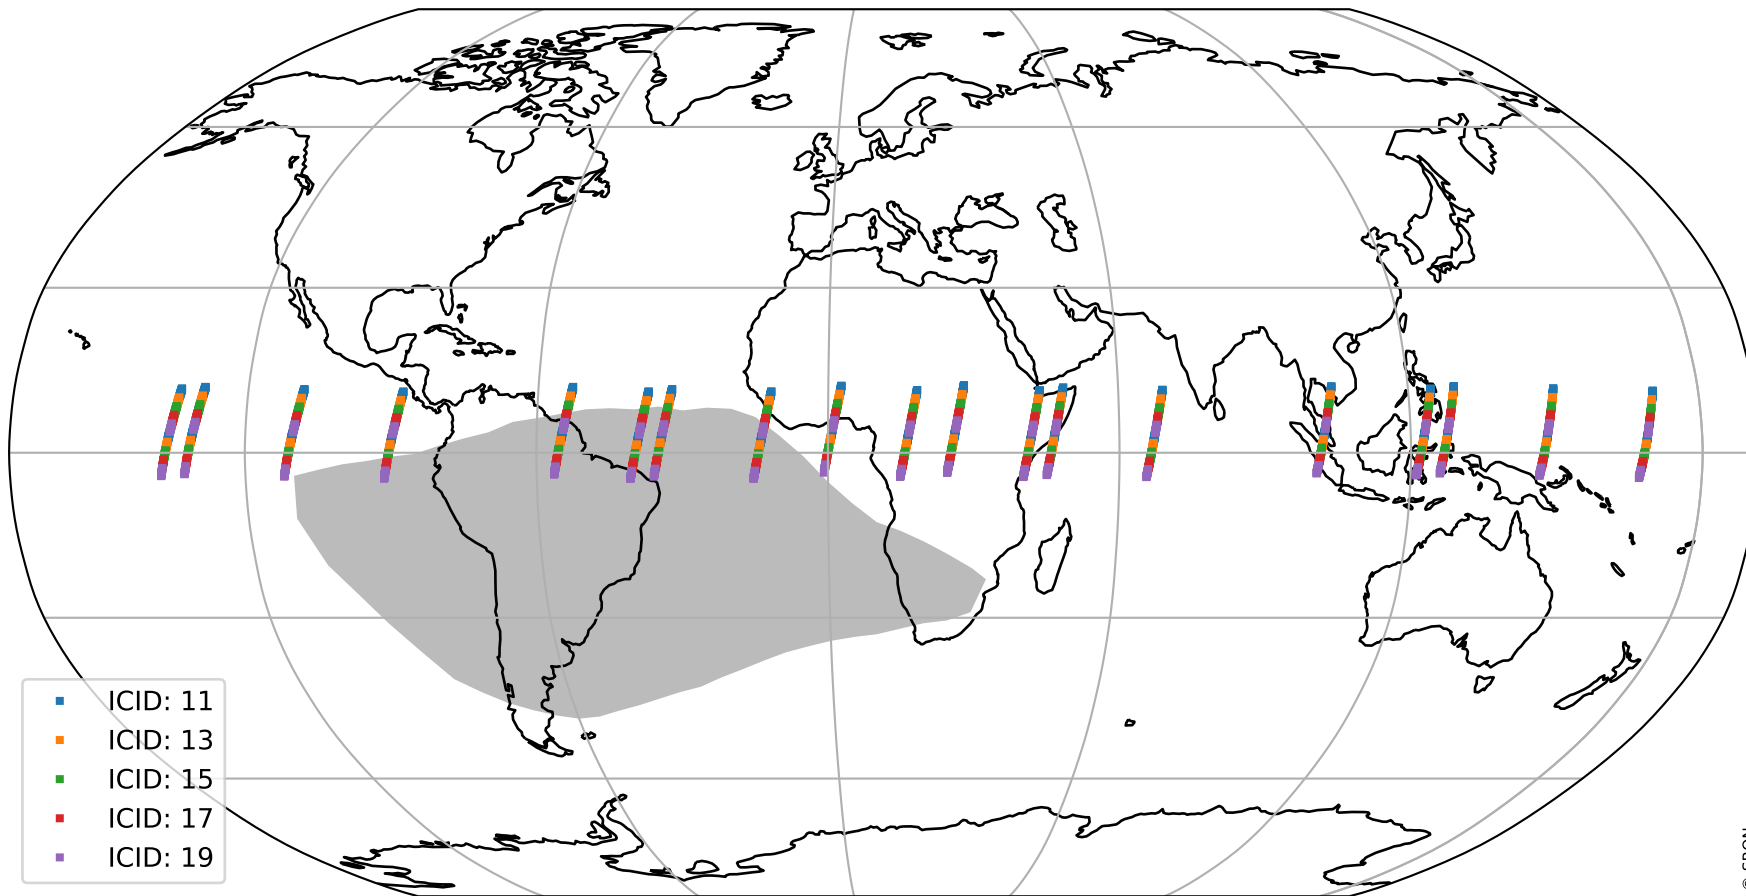

Tropomi SWIR offset (official)

orbits : 19 in [30637, 30682]
coverage : 2023-09-12 / 2023-09-15
median : 0.52604 V
spread : 0.035907 V
created : 2023-09-15T14:21:09

value detector map

Tropomi SWIR offset (official)

orbits : 19 in [30637, 30682]
coverage : 2023-09-12 / 2023-09-15
median : 29.722 μV
spread : 14.744 μV
created : 2023-09-15T14:21:09

Tropomi SWIR offset (official)

orbits : 19 in [30637, 30682]
coverage : 2023-09-12 / 2023-09-15
median : 0.03327 mV
spread : 0.41558 mV
created : 2023-09-15T14:21:10

value compared with SWIR offset CKD

Tropomi SWIR offset (official) ground-tracks of Sentinel-5P

orbits : 19 in [30637, 30682]
coverage : 2023-09-12 / 2023-09-15
created : 2023-09-15T14:21:10

Tropomi SWIR offset (official)

orbits : [2827, 30682]
coverage : 2018-04-30 / 2023-09-15
created : 2023-09-15T14:21:11

trend of detector median & temperatures