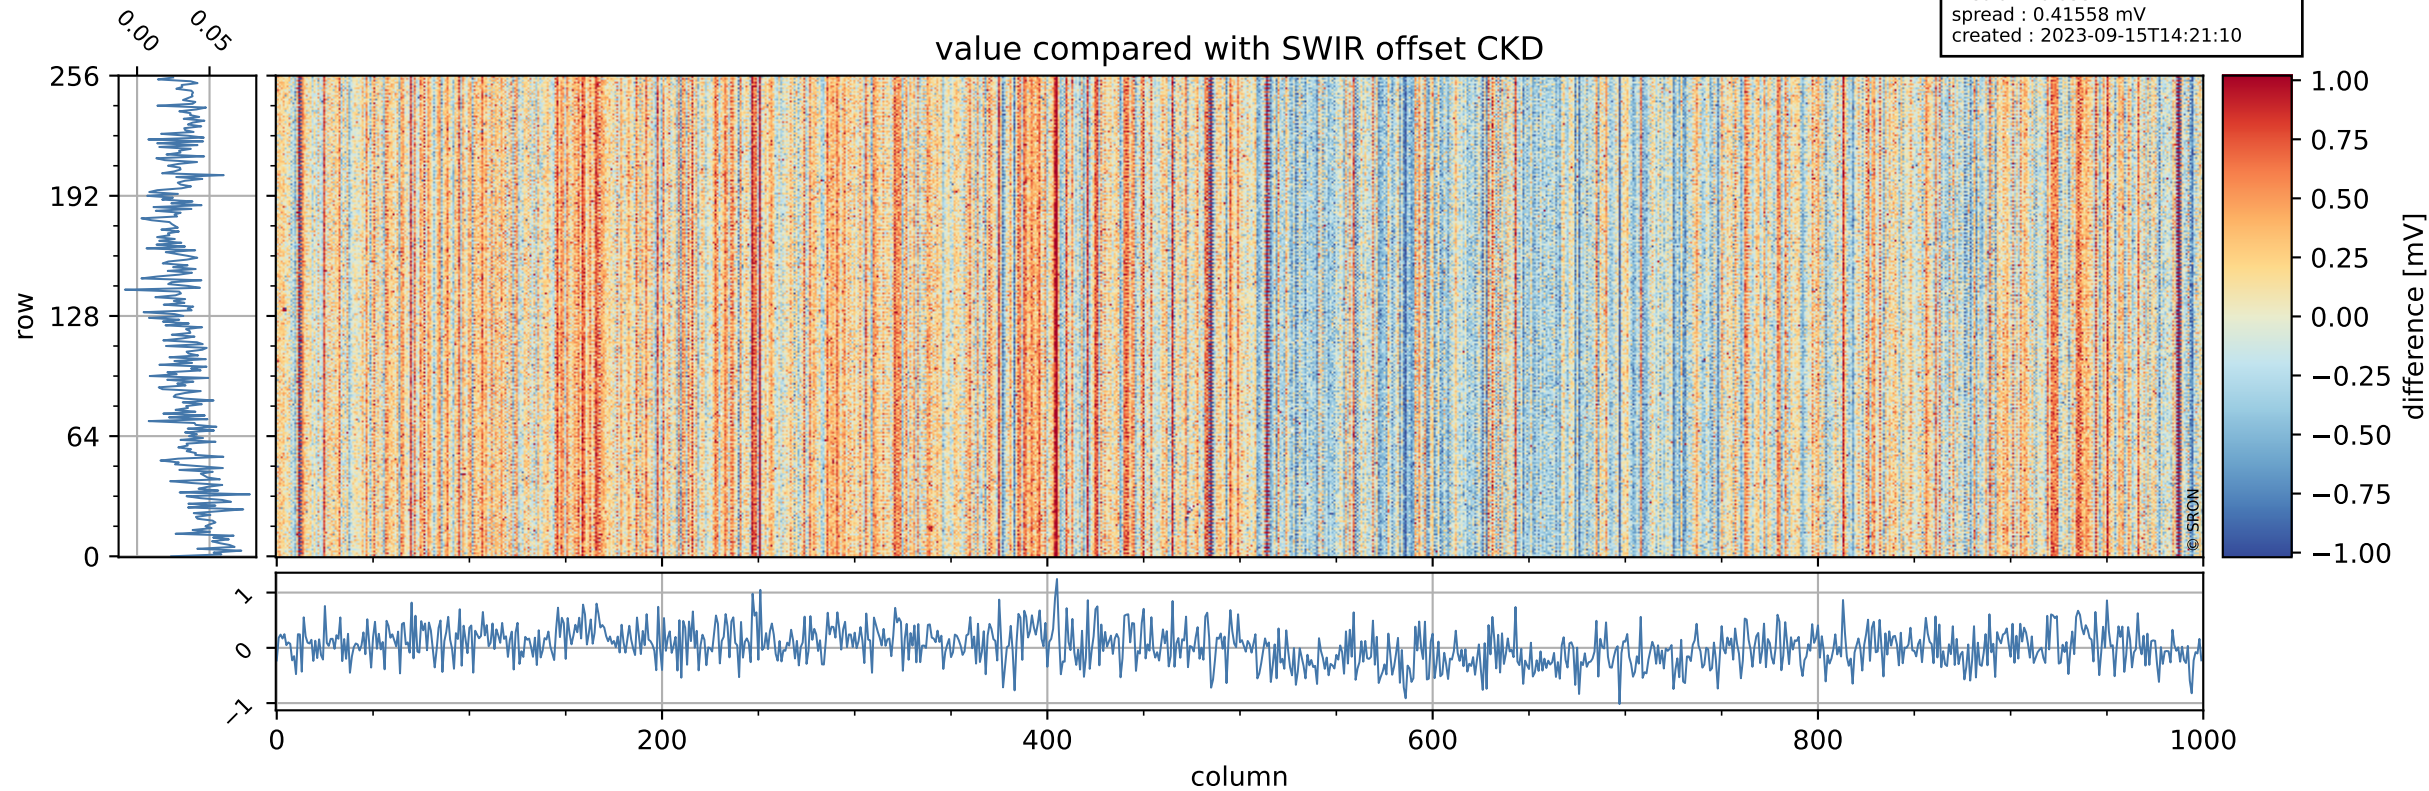

Tropomi SWIR offset (official)

orbits : 19 in [30637, 30682]
coverage : 2023-09-12 / 2023-09-15
median : 0.52604 V
spread : 0.035907 V
created : 2023-09-15T14:21:09

value detector map

Tropomi SWIR offset (official)

orbits : 19 in [30637, 30682]
coverage : 2023-09-12 / 2023-09-15
median : 29.722 μV
spread : 14.744 μV
created : 2023-09-15T14:21:09

Tropomi SWIR offset (official)

orbits : 19 in [30637, 30682]
coverage : 2023-09-12 / 2023-09-15
median : 0.03327 mV
spread : 0.41558 mV
created : 2023-09-15T14:21:10

value compared with SWIR offset CKD

Tropomi SWIR offset (official) ground-tracks of Sentinel-5P

orbits : 19 in [30637, 30682]
coverage : 2023-09-12 / 2023-09-15
created : 2023-09-15T14:21:10

Tropomi SWIR offset (official)

orbits : [2827, 30682]
coverage : 2018-04-30 / 2023-09-15
created : 2023-09-15T14:21:11

trend of detector median & temperatures