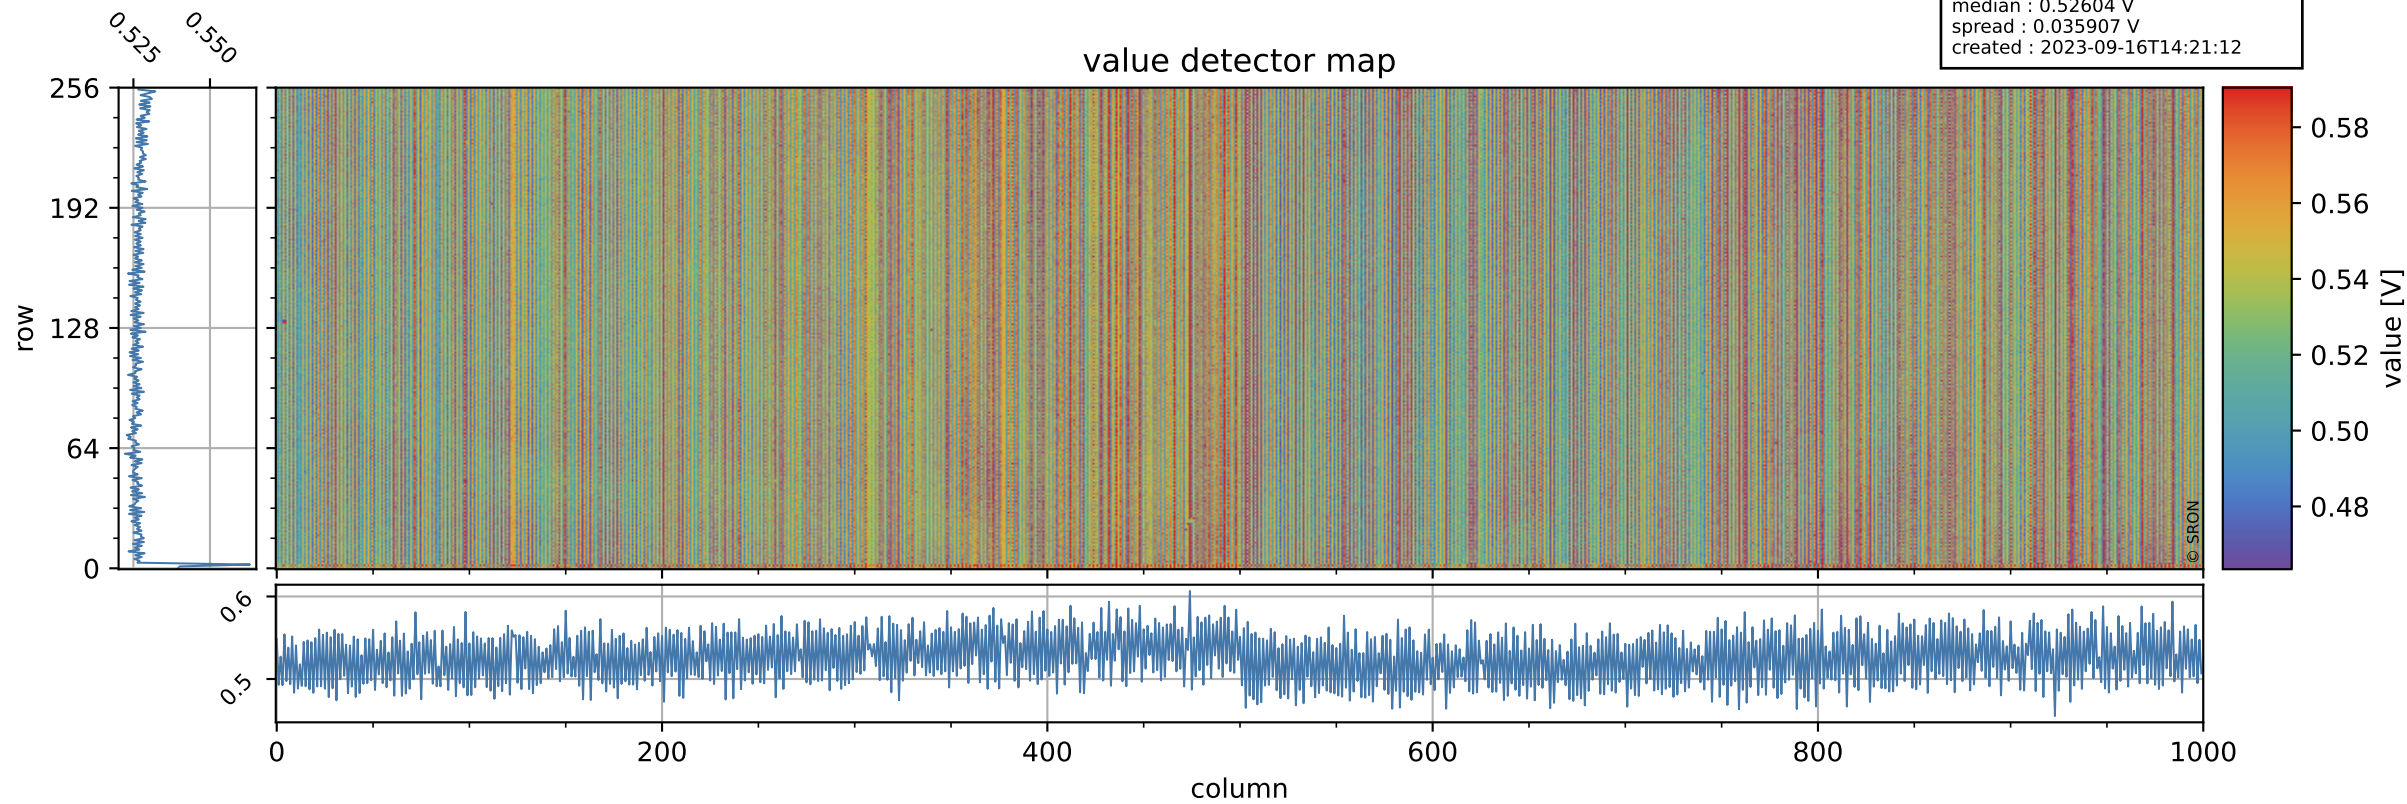

Tropomi SWIR offset (official)

orbits : 20 in [30652, 30697]
coverage : 2023-09-12 / 2023-09-16
median : 0.52604 V
spread : 0.035907 V
created : 2023-09-16T14:21:12

value detector map

Tropomi SWIR offset (official)

orbits : 20 in [30652, 30697]
coverage : 2023-09-12 / 2023-09-16
median : 28.916 μV
spread : 14.479 μV
created : 2023-09-16T14:21:12

Tropomi SWIR offset (official)

orbits : 20 in [30652, 30697]
coverage : 2023-09-12 / 2023-09-16
median : 0.033762 mV
spread : 0.41906 mV
created : 2023-09-16T14:21:13

value compared with SWIR offset CKD

Tropomi SWIR offset (official) ground-tracks of Sentinel-5P

orbits : 20 in [30652, 30697]
coverage : 2023-09-12 / 2023-09-16
created : 2023-09-16T14:21:13

Tropomi SWIR offset (official)

orbits : [2827, 30697]
coverage : 2018-04-30 / 2023-09-16
created : 2023-09-16T14:21:14

trend of detector median & temperatures