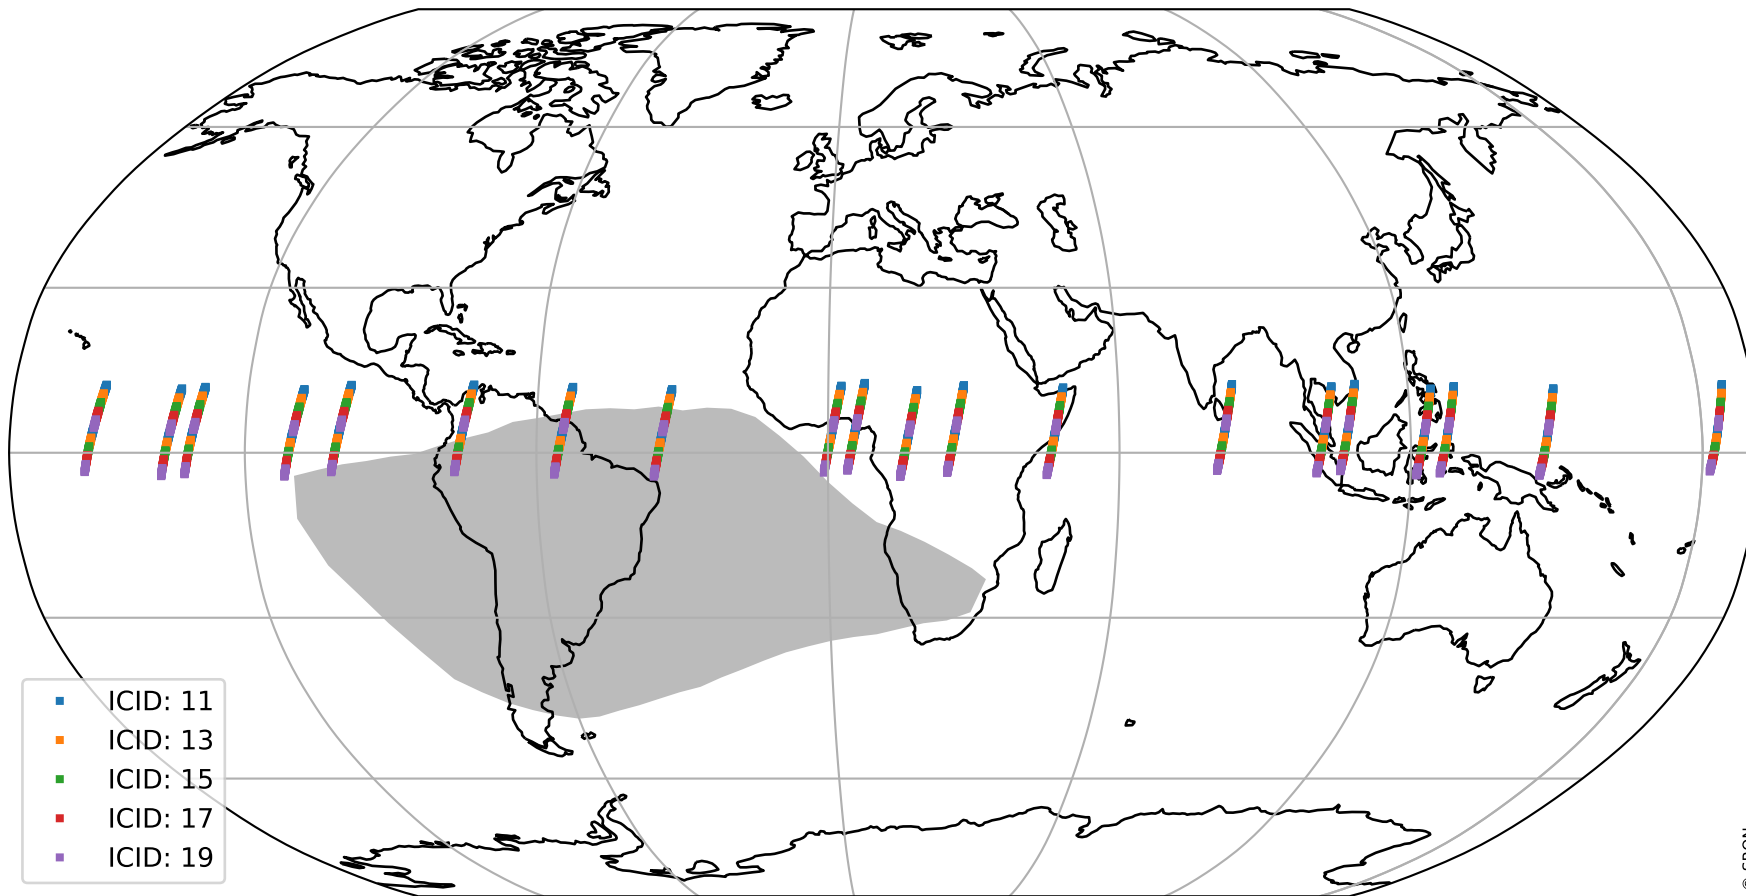

Tropomi SWIR offset (official)

orbits : 20 in [30652, 30697]
coverage : 2023-09-12 / 2023-09-16
median : 0.52604 V
spread : 0.035907 V
created : 2023-09-16T14:21:12

value detector map

Tropomi SWIR offset (official)

orbits : 20 in [30652, 30697]
coverage : 2023-09-12 / 2023-09-16
median : 28.916 μV
spread : 14.479 μV
created : 2023-09-16T14:21:12

Tropomi SWIR offset (official)

orbits : 20 in [30652, 30697]
coverage : 2023-09-12 / 2023-09-16
median : 0.033762 mV
spread : 0.41906 mV
created : 2023-09-16T14:21:13

value compared with SWIR offset CKD

Tropomi SWIR offset (official) ground-tracks of Sentinel-5P

orbits : 20 in [30652, 30697]
coverage : 2023-09-12 / 2023-09-16
created : 2023-09-16T14:21:13

Tropomi SWIR offset (official)

orbits : [2827, 30697]
coverage : 2018-04-30 / 2023-09-16
created : 2023-09-16T14:21:14

trend of detector median & temperatures