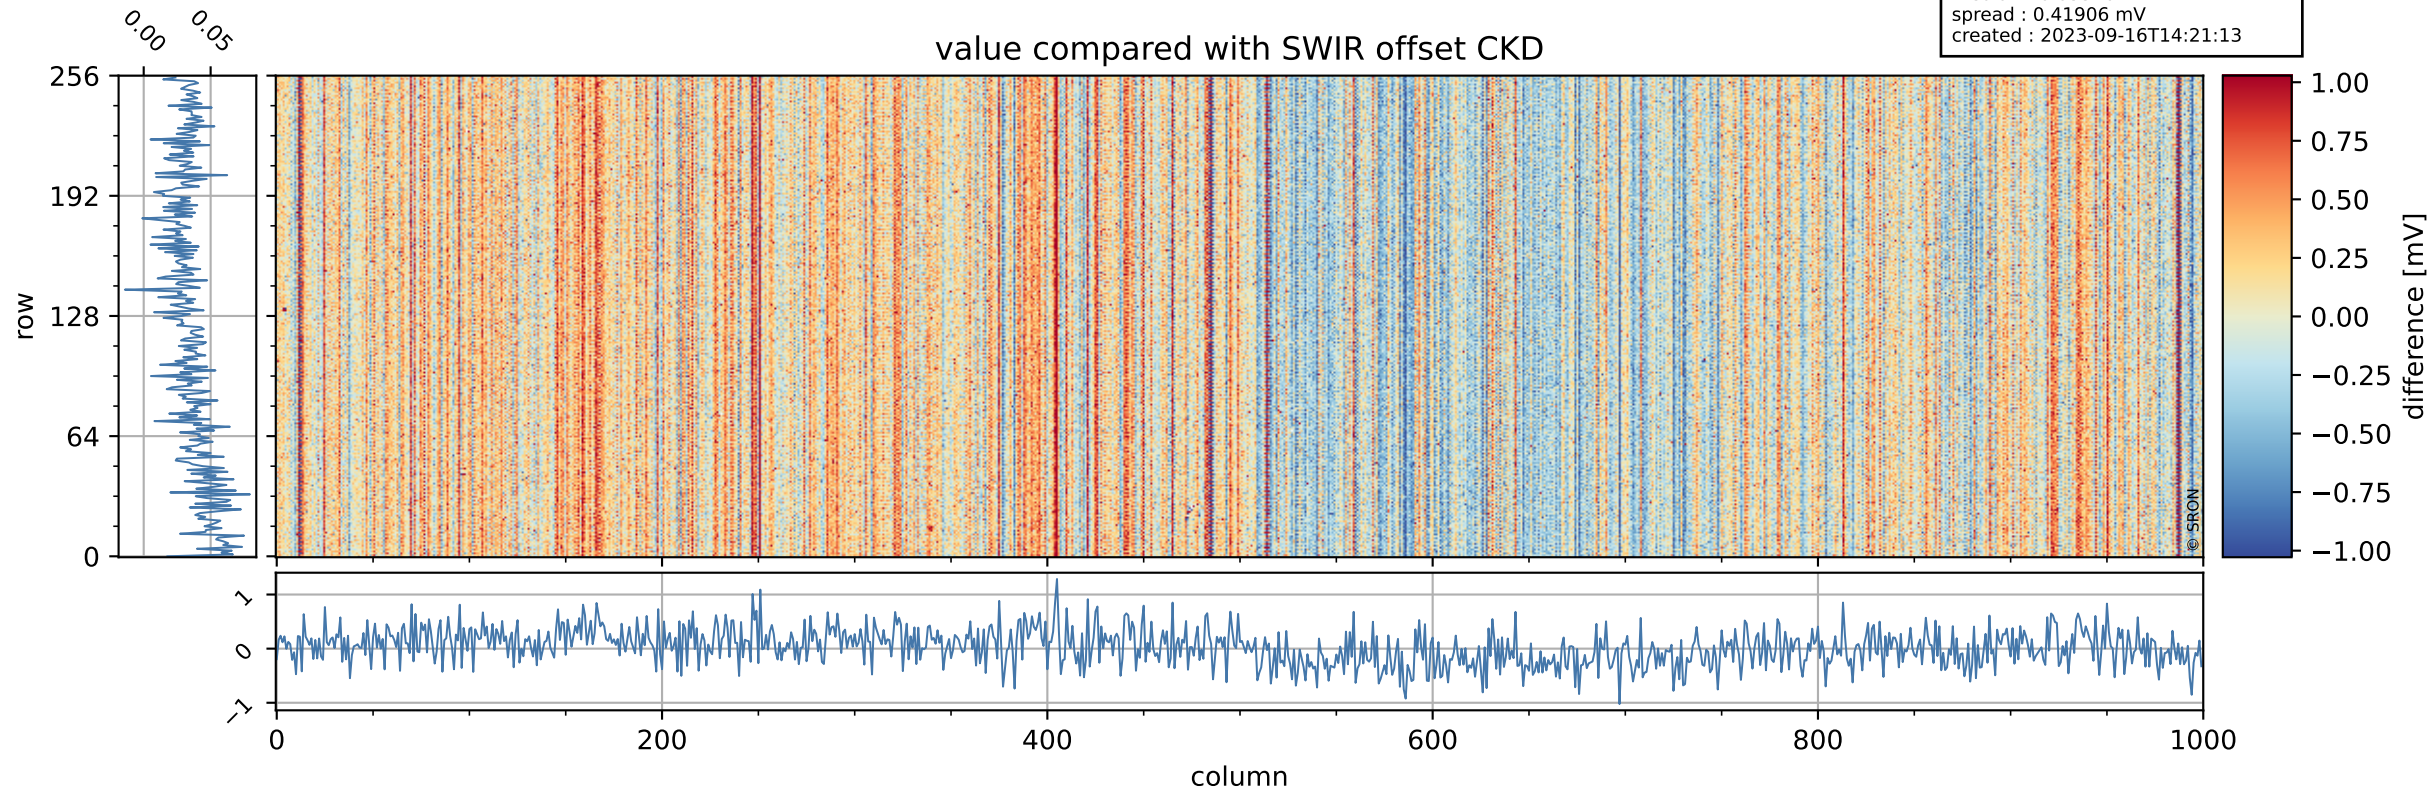

Tropomi SWIR offset (official)

orbits : 20 in [30652, 30697]
coverage : 2023-09-12 / 2023-09-16
median : 0.52604 V
spread : 0.035907 V
created : 2023-09-16T14:21:12

value detector map

Tropomi SWIR offset (official)

orbits : 20 in [30652, 30697]
coverage : 2023-09-12 / 2023-09-16
median : 28.916 μV
spread : 14.479 μV
created : 2023-09-16T14:21:12

Tropomi SWIR offset (official)

orbits : 20 in [30652, 30697]
coverage : 2023-09-12 / 2023-09-16
median : 0.033762 mV
spread : 0.41906 mV
created : 2023-09-16T14:21:13

value compared with SWIR offset CKD

Tropomi SWIR offset (official) ground-tracks of Sentinel-5P

orbits : 20 in [30652, 30697]
coverage : 2023-09-12 / 2023-09-16
created : 2023-09-16T14:21:13

Tropomi SWIR offset (official)

orbits : [2827, 30697]
coverage : 2018-04-30 / 2023-09-16
created : 2023-09-16T14:21:14

trend of detector median & temperatures