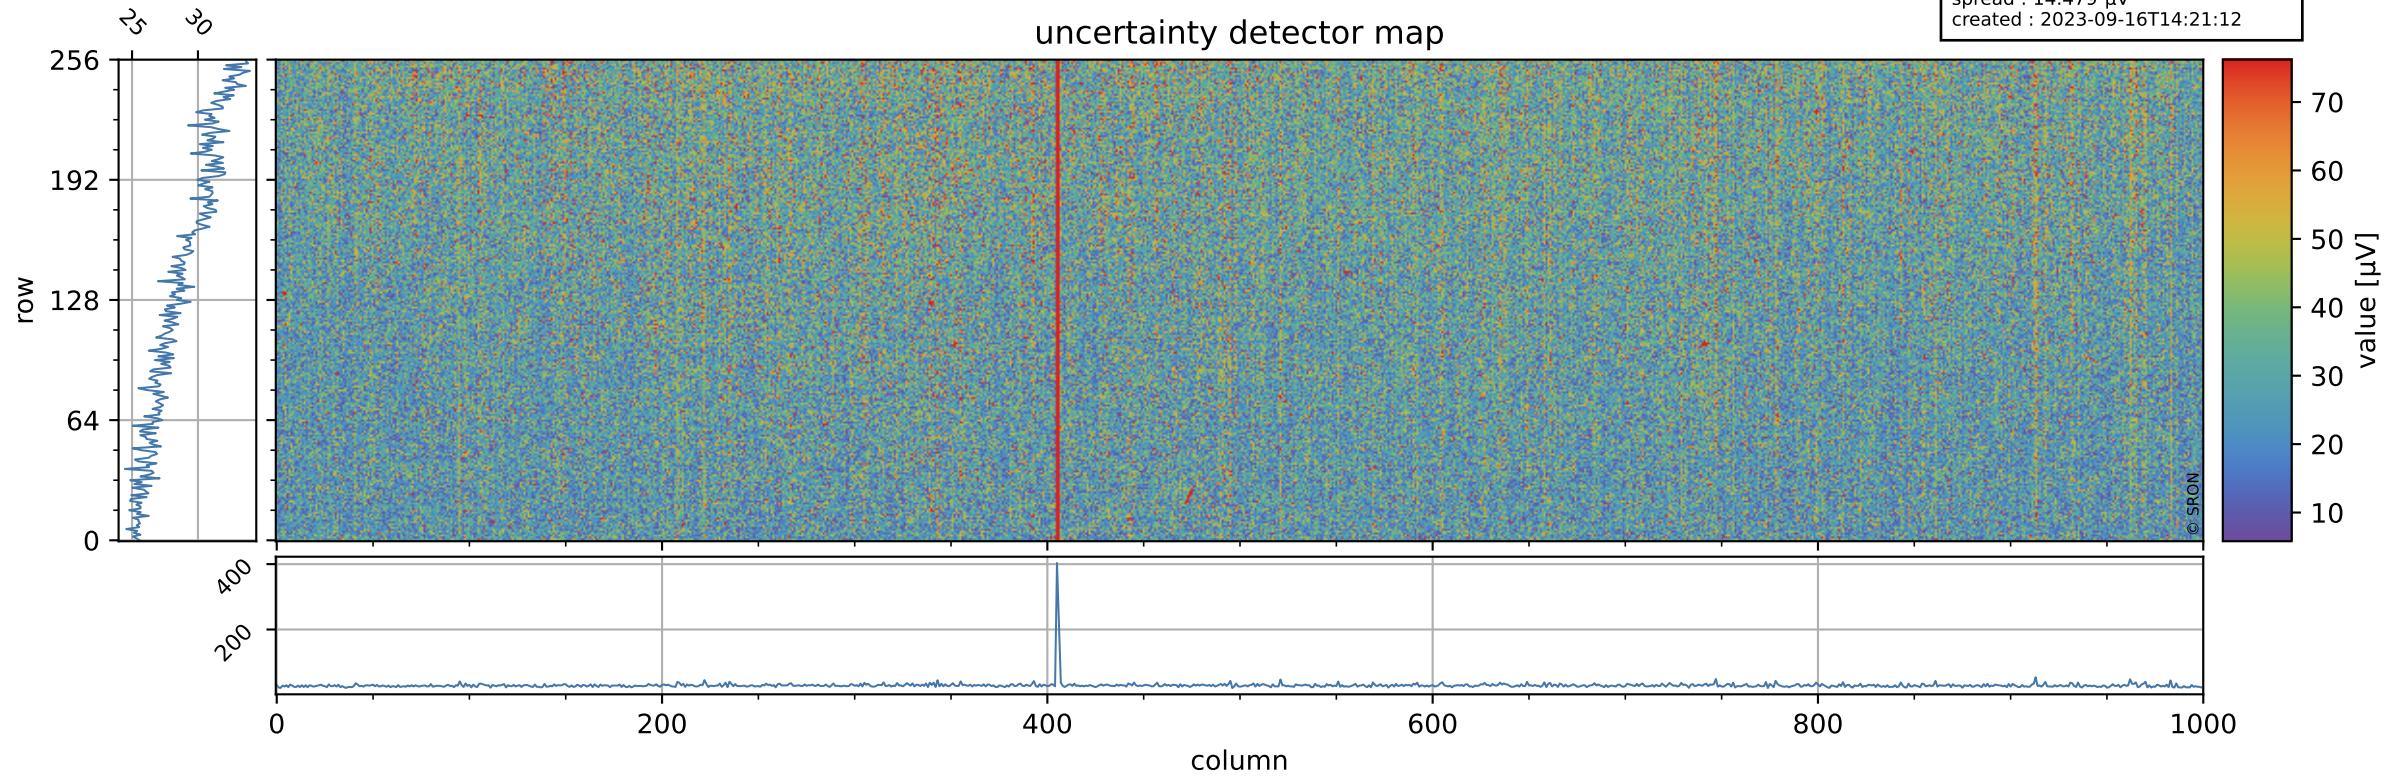

Tropomi SWIR offset (official)

orbits : 20 in [30652, 30697]
coverage : 2023-09-12 / 2023-09-16
median : 0.52604 V
spread : 0.035907 V
created : 2023-09-16T14:21:12

value detector map

Tropomi SWIR offset (official)

orbits : 20 in [30652, 30697]
coverage : 2023-09-12 / 2023-09-16
median : 28.916 μV
spread : 14.479 μV
created : 2023-09-16T14:21:12

Tropomi SWIR offset (official)

orbits : 20 in [30652, 30697]
coverage : 2023-09-12 / 2023-09-16
median : 0.033762 mV
spread : 0.41906 mV
created : 2023-09-16T14:21:13

value compared with SWIR offset CKD

Tropomi SWIR offset (official) ground-tracks of Sentinel-5P

orbits : 20 in [30652, 30697]
coverage : 2023-09-12 / 2023-09-16
created : 2023-09-16T14:21:13

Tropomi SWIR offset (official)

orbits : [2827, 30697]
coverage : 2018-04-30 / 2023-09-16
created : 2023-09-16T14:21:14

trend of detector median & temperatures