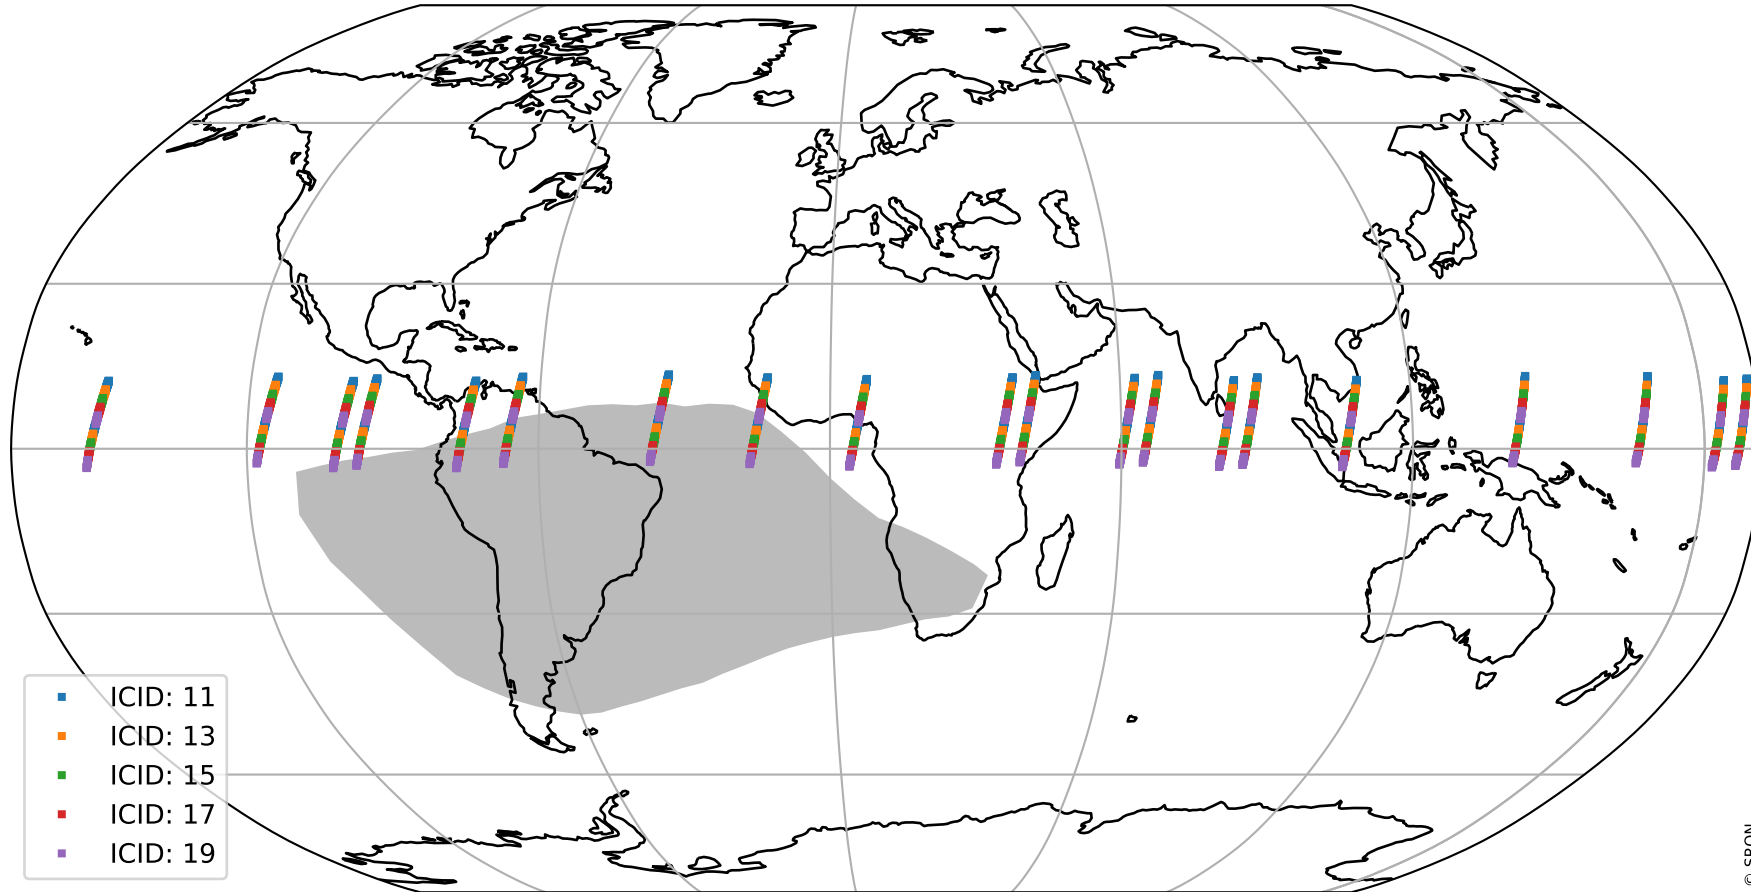

Tropomi SWIR offset (official)

orbits : 20 in [30682, 30727]
coverage : 2023-09-15 / 2023-09-18
median : 0.52605 V
spread : 0.035908 V
created : 2023-09-18T14:21:18

value detector map

Tropomi SWIR offset (official)

orbits : 20 in [30682, 30727]
coverage : 2023-09-15 / 2023-09-18
median : 28.959 μV
spread : 14.632 μV
created : 2023-09-18T14:21:19

Tropomi SWIR offset (official)

orbits : 20 in [30682, 30727]
coverage : 2023-09-15 / 2023-09-18
median : 0.043672 mV
spread : 0.41413 mV
created : 2023-09-18T14:21:19

value compared with SWIR offset CKD

Tropomi SWIR offset (official) ground-tracks of Sentinel-5P

orbits : 20 in [30682, 30727]
coverage : 2023-09-15 / 2023-09-18
created : 2023-09-18T14:21:19

Tropomi SWIR offset (official)

orbits : [2827, 30727]
coverage : 2018-04-30 / 2023-09-18
created : 2023-09-18T14:21:21

trend of detector median & temperatures