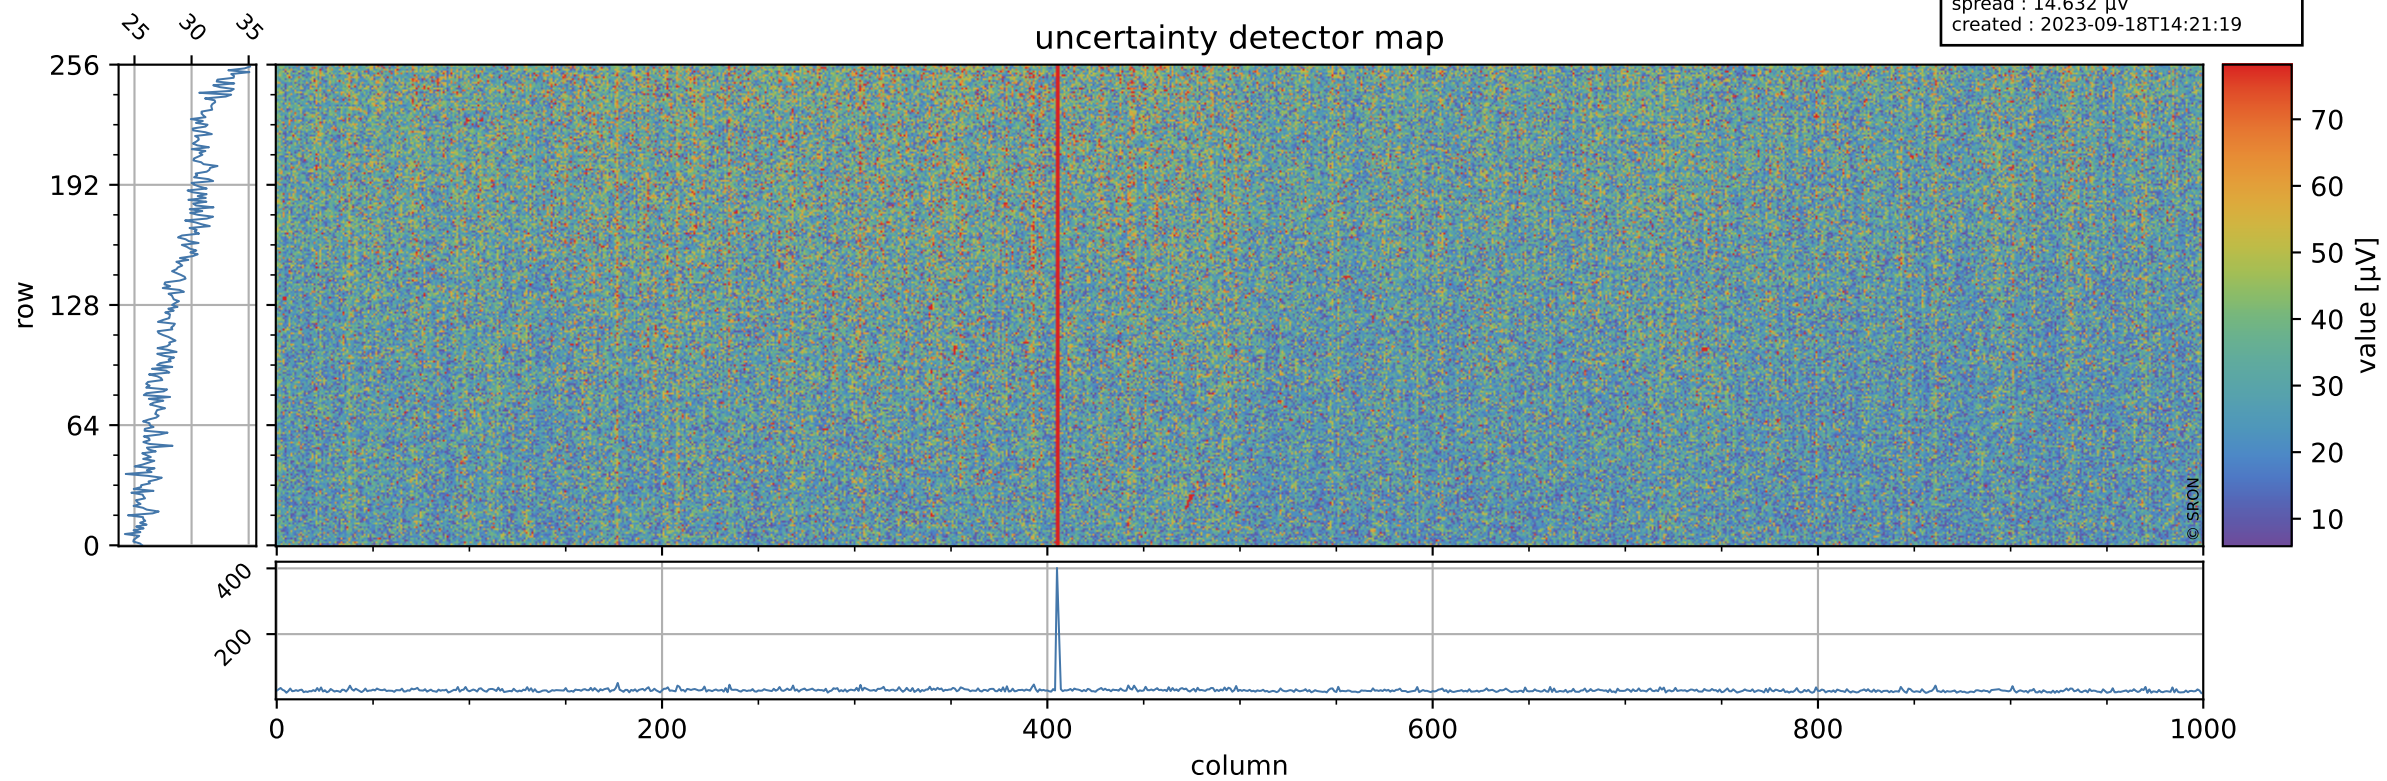

Tropomi SWIR offset (official)

orbits : 20 in [30682, 30727]
coverage : 2023-09-15 / 2023-09-18
median : 0.52605 V
spread : 0.035908 V
created : 2023-09-18T14:21:18

value detector map

Tropomi SWIR offset (official)

orbits : 20 in [30682, 30727]
coverage : 2023-09-15 / 2023-09-18
median : 28.959 μV
spread : 14.632 μV
created : 2023-09-18T14:21:19

Tropomi SWIR offset (official)

orbits : 20 in [30682, 30727]
coverage : 2023-09-15 / 2023-09-18
median : 0.043672 mV
spread : 0.41413 mV
created : 2023-09-18T14:21:19

value compared with SWIR offset CKD

Tropomi SWIR offset (official) ground-tracks of Sentinel-5P

orbits : 20 in [30682, 30727]
coverage : 2023-09-15 / 2023-09-18
created : 2023-09-18T14:21:19

Tropomi SWIR offset (official)

orbits : [2827, 30727]
coverage : 2018-04-30 / 2023-09-18
created : 2023-09-18T14:21:21

trend of detector median & temperatures