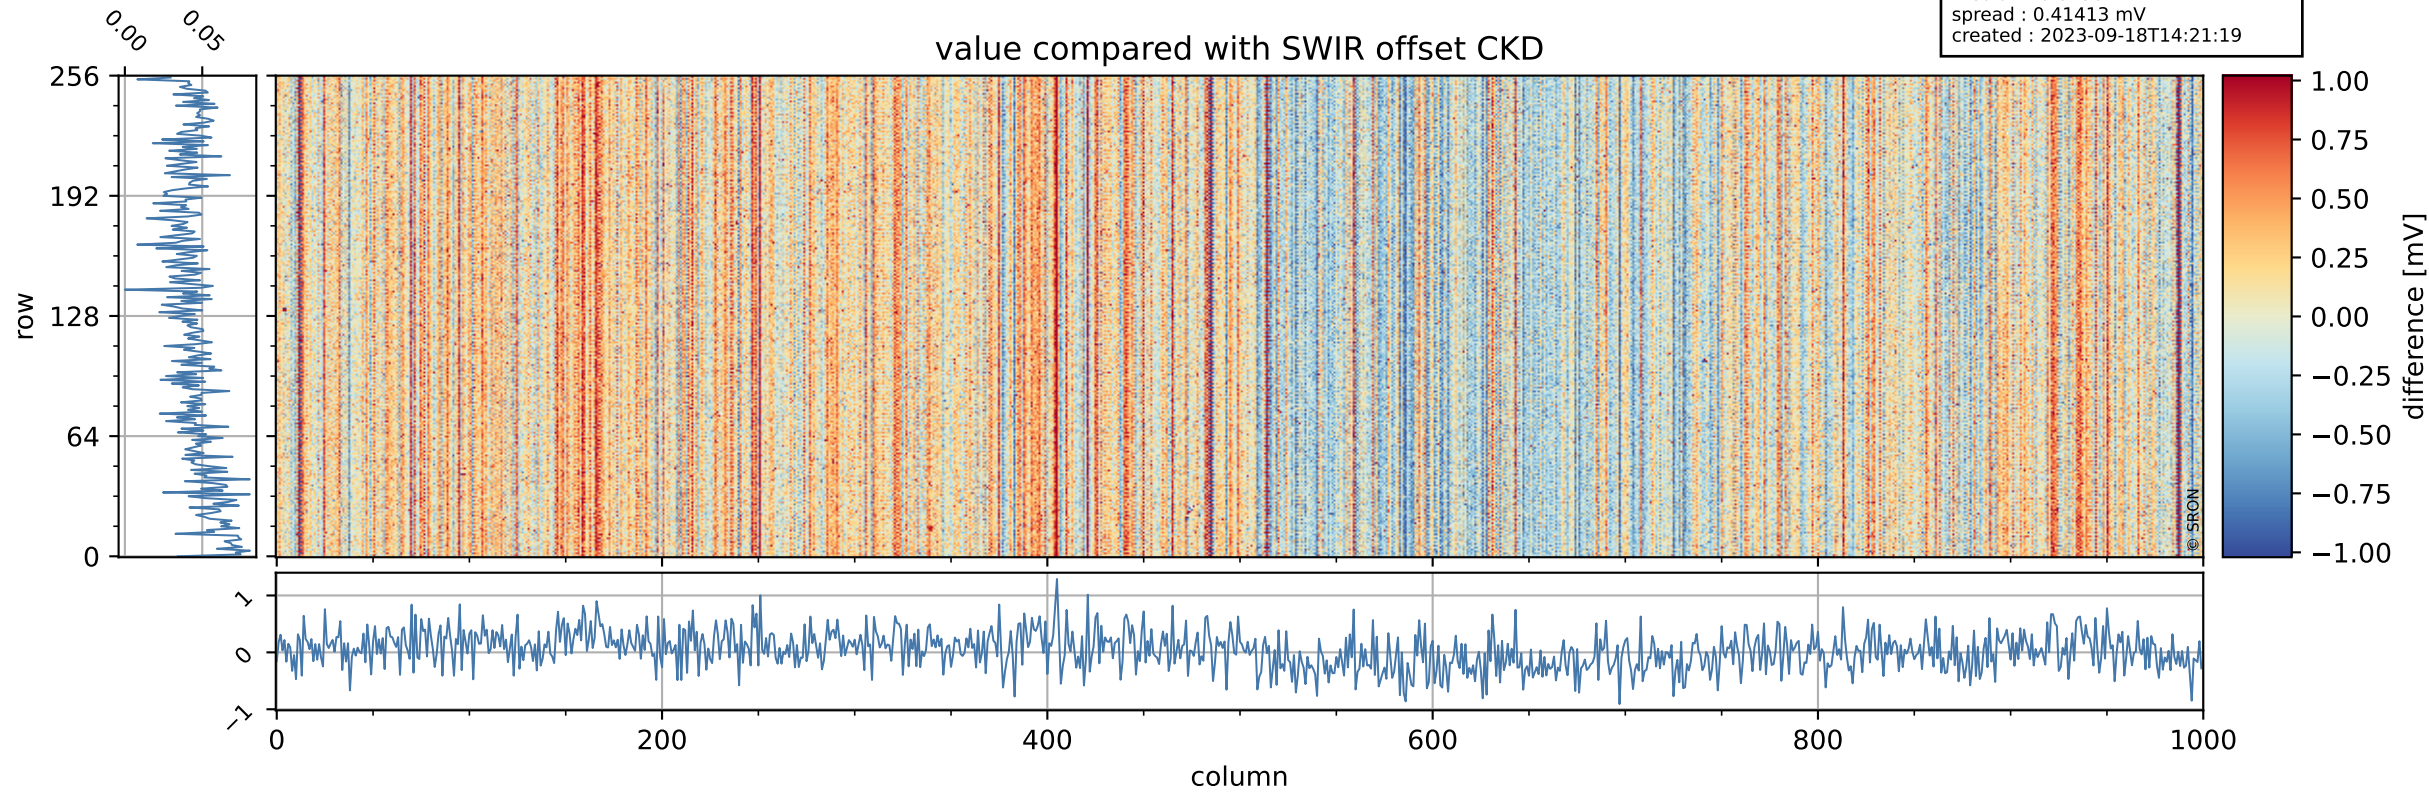

Tropomi SWIR offset (official)

orbits : 20 in [30682, 30727]
coverage : 2023-09-15 / 2023-09-18
median : 0.52605 V
spread : 0.035908 V
created : 2023-09-18T14:21:18

value detector map

Tropomi SWIR offset (official)

orbits : 20 in [30682, 30727]
coverage : 2023-09-15 / 2023-09-18
median : 28.959 μV
spread : 14.632 μV
created : 2023-09-18T14:21:19

Tropomi SWIR offset (official)

orbits : 20 in [30682, 30727]
coverage : 2023-09-15 / 2023-09-18
median : 0.043672 mV
spread : 0.41413 mV
created : 2023-09-18T14:21:19

value compared with SWIR offset CKD

Tropomi SWIR offset (official) ground-tracks of Sentinel-5P

orbits : 20 in [30682, 30727]
coverage : 2023-09-15 / 2023-09-18
created : 2023-09-18T14:21:19

Tropomi SWIR offset (official)

orbits : [2827, 30727]
coverage : 2018-04-30 / 2023-09-18
created : 2023-09-18T14:21:21

trend of detector median & temperatures