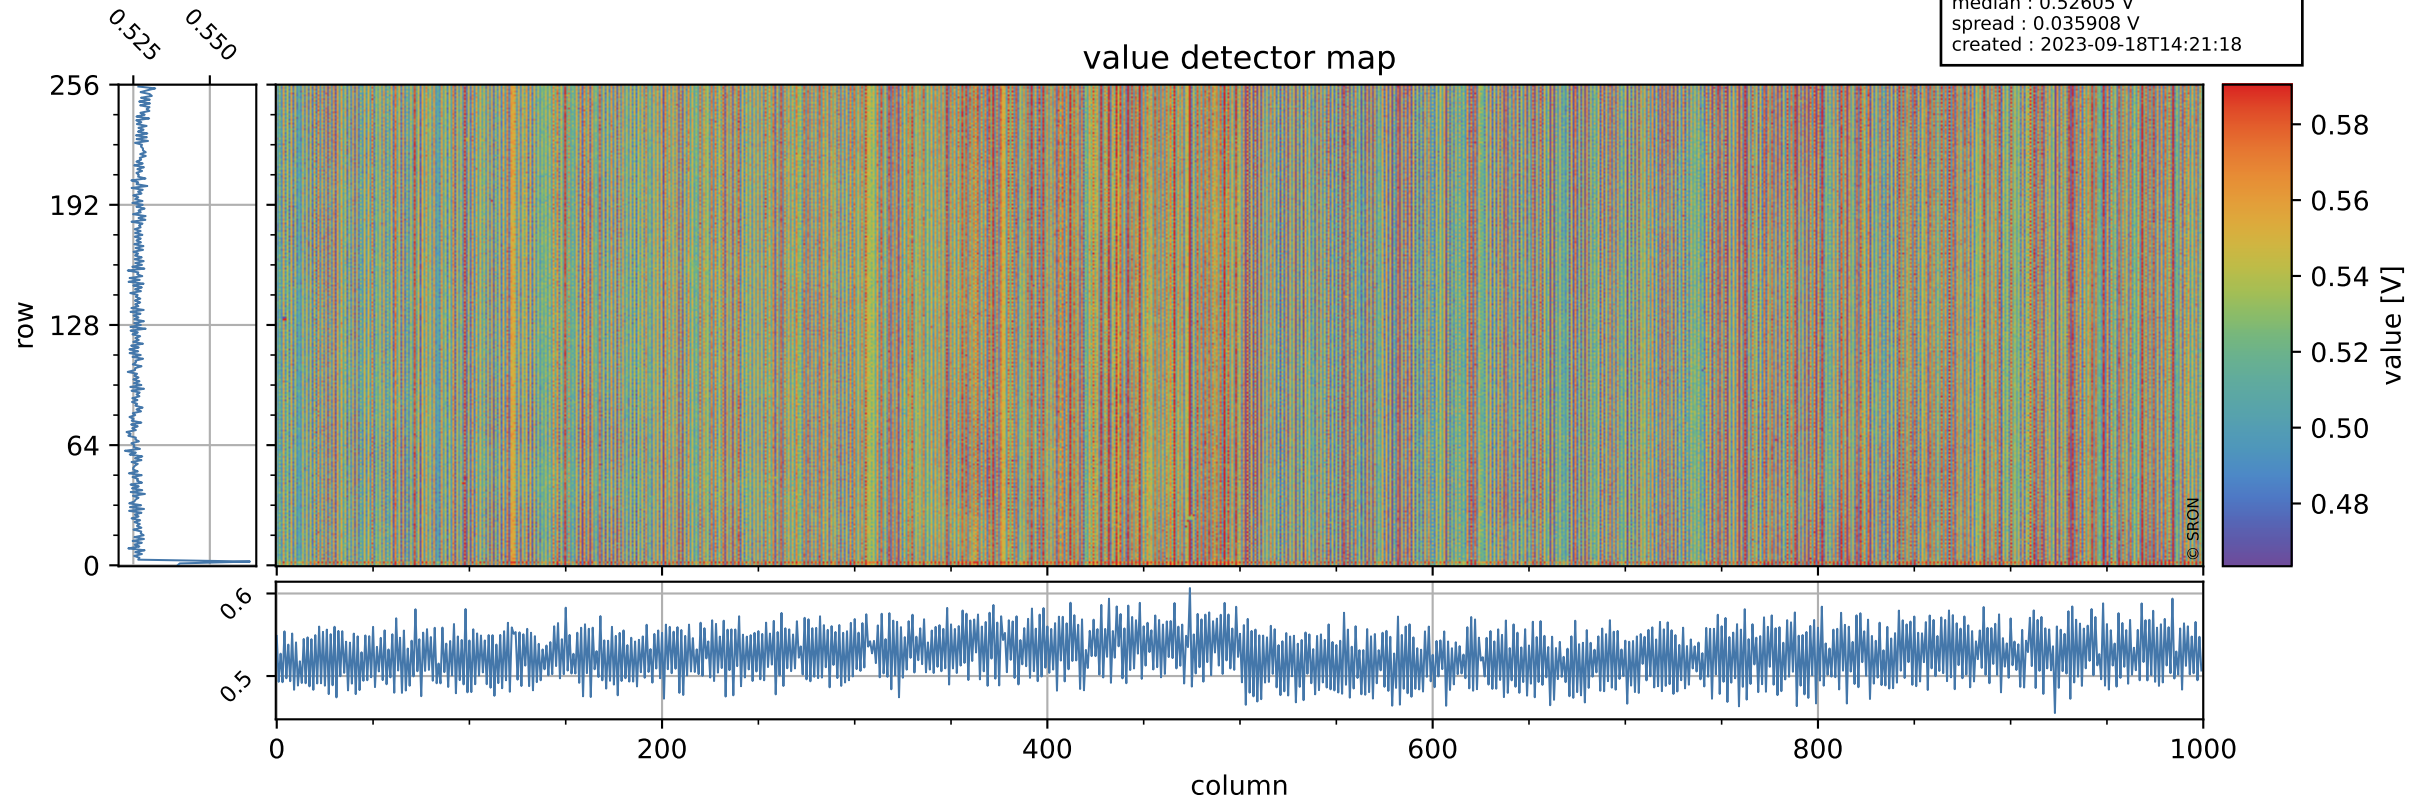

Tropomi SWIR offset (official)

orbits : 20 in [30682, 30727]
coverage : 2023-09-15 / 2023-09-18
median : 0.52605 V
spread : 0.035908 V
created : 2023-09-18T14:21:18

value detector map

Tropomi SWIR offset (official)

orbits : 20 in [30682, 30727]
coverage : 2023-09-15 / 2023-09-18
median : 28.959 μV
spread : 14.632 μV
created : 2023-09-18T14:21:19

Tropomi SWIR offset (official)

orbits : 20 in [30682, 30727]
coverage : 2023-09-15 / 2023-09-18
median : 0.043672 mV
spread : 0.41413 mV
created : 2023-09-18T14:21:19

value compared with SWIR offset CKD

Tropomi SWIR offset (official) ground-tracks of Sentinel-5P

orbits : 20 in [30682, 30727]
coverage : 2023-09-15 / 2023-09-18
created : 2023-09-18T14:21:19

Tropomi SWIR offset (official)

orbits : [2827, 30727]
coverage : 2018-04-30 / 2023-09-18
created : 2023-09-18T14:21:21

trend of detector median & temperatures