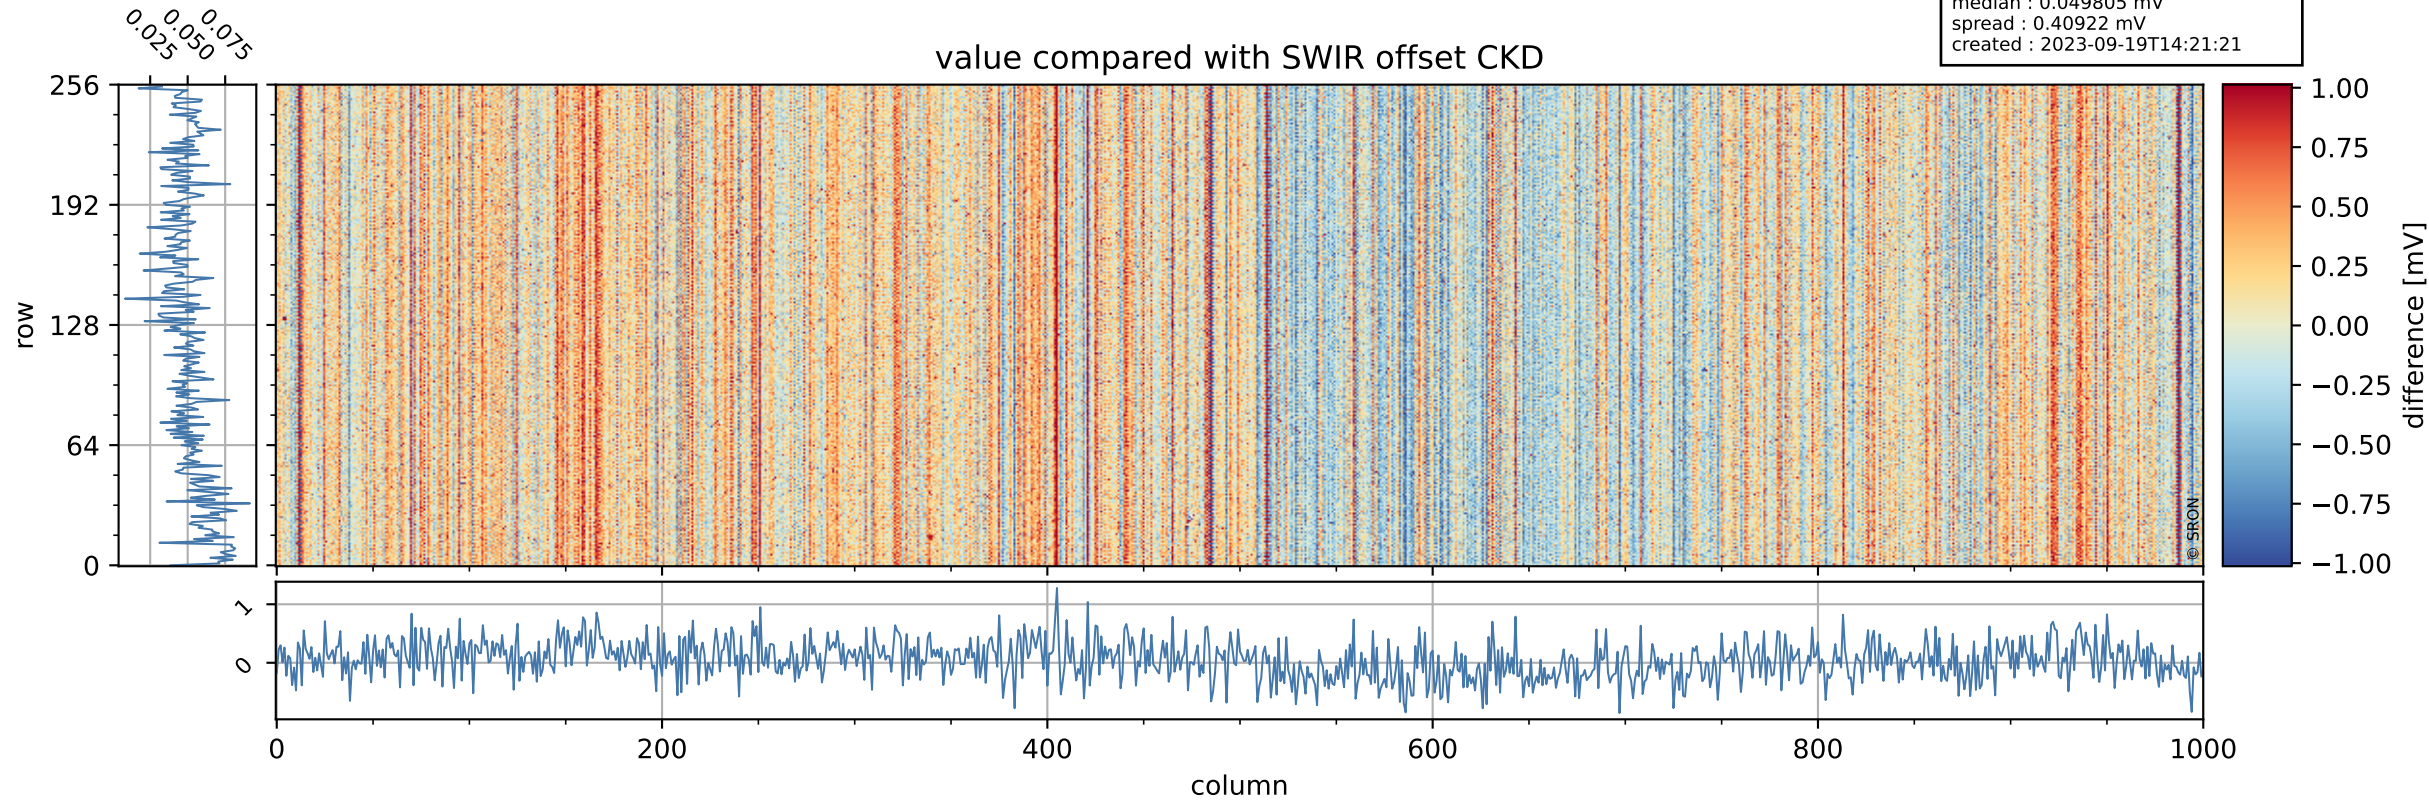

Tropomi SWIR offset (official)

orbits : 19 in [30697, 30742]
coverage : 2023-09-16 / 2023-09-19
median : 0.52606 V
spread : 0.035909 V
created : 2023-09-19T14:21:21

value detector map

Tropomi SWIR offset (official)

orbits : 19 in [30697, 30742]
coverage : 2023-09-16 / 2023-09-19
median : 29.504 μV
spread : 14.825 μV
created : 2023-09-19T14:21:21

Tropomi SWIR offset (official)

value compared with SWIR offset CKD

orbits : 19 in [30697, 30742]
coverage : 2023-09-16 / 2023-09-19
median : 0.049805 mV
spread : 0.40922 mV
created : 2023-09-19T14:21:21

Tropomi SWIR offset (official) ground-tracks of Sentinel-5P

orbits : 19 in [30697, 30742]
coverage : 2023-09-16 / 2023-09-19
created : 2023-09-19T14:21:22

Tropomi SWIR offset (official)

orbits : [2827, 30742]
coverage : 2018-04-30 / 2023-09-19
created : 2023-09-19T14:21:22

trend of detector median & temperatures