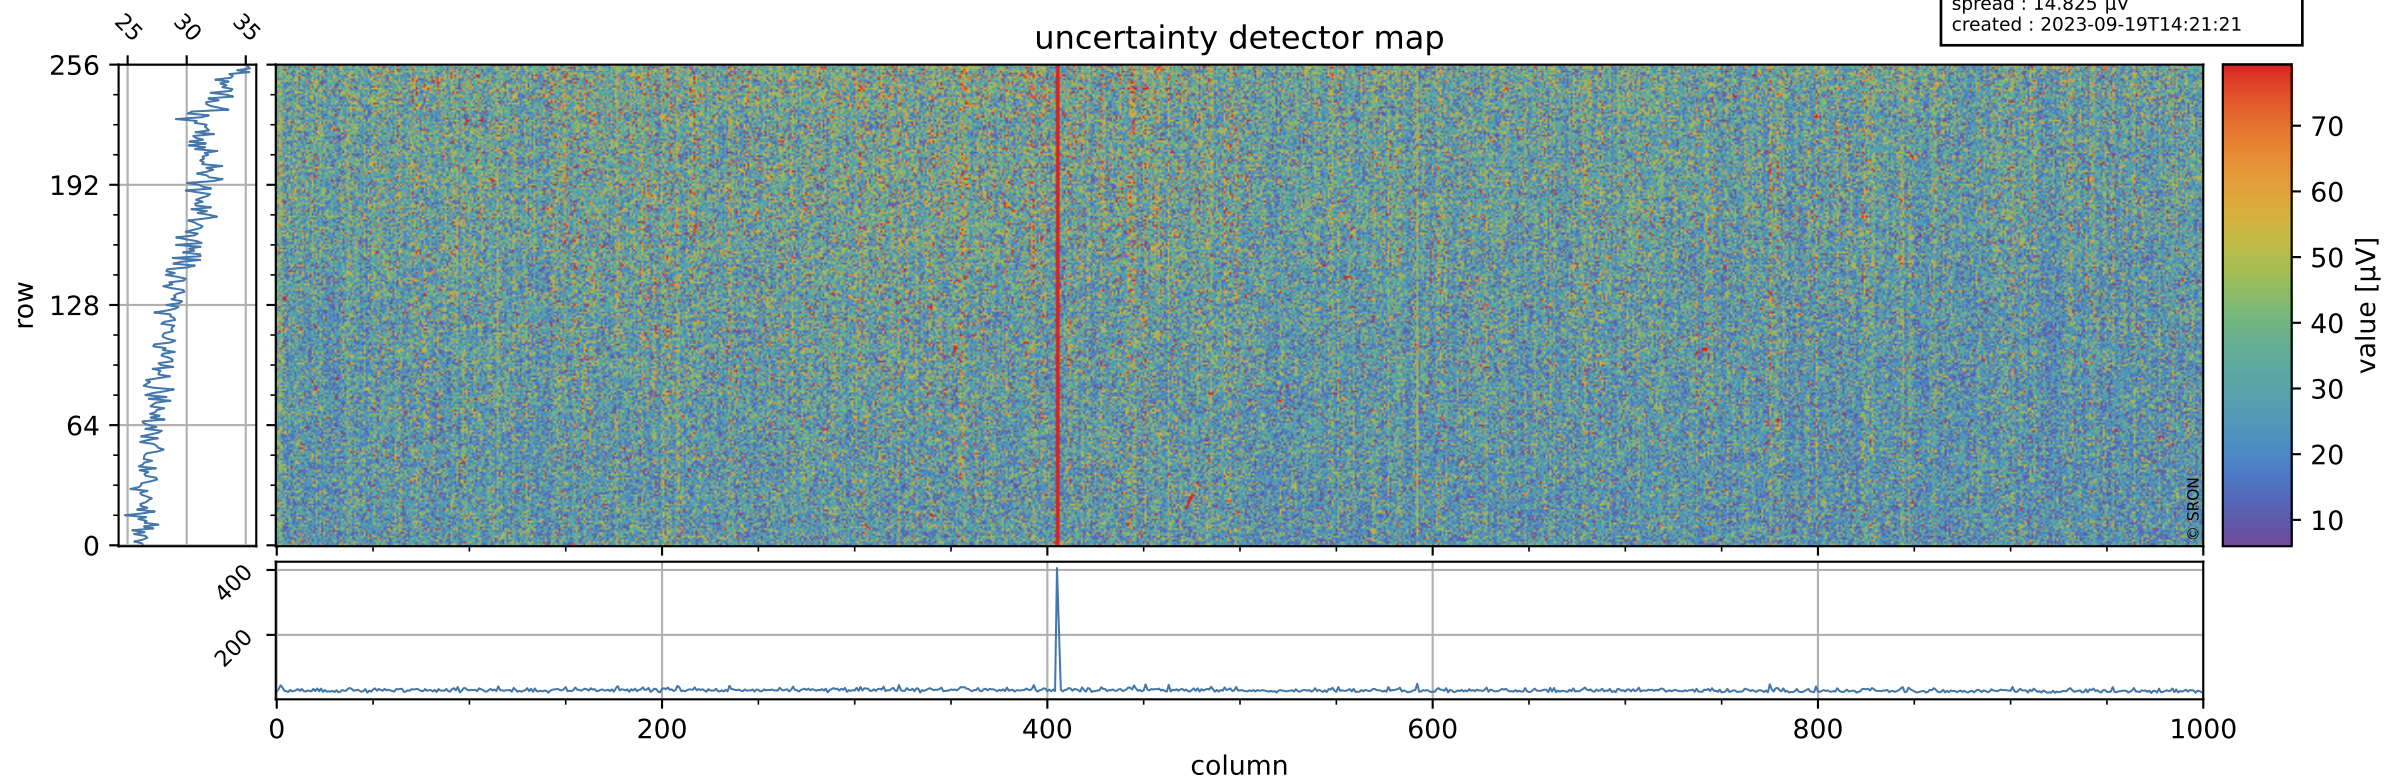

Tropomi SWIR offset (official)

orbits : 19 in [30697, 30742]
coverage : 2023-09-16 / 2023-09-19
median : 0.52606 V
spread : 0.035909 V
created : 2023-09-19T14:21:21

value detector map

Tropomi SWIR offset (official)

orbits : 19 in [30697, 30742]
coverage : 2023-09-16 / 2023-09-19
median : 29.504 μV
spread : 14.825 μV
created : 2023-09-19T14:21:21

Tropomi SWIR offset (official)

value compared with SWIR offset CKD

orbits : 19 in [30697, 30742]
coverage : 2023-09-16 / 2023-09-19
median : 0.049805 mV
spread : 0.40922 mV
created : 2023-09-19T14:21:21

Tropomi SWIR offset (official) ground-tracks of Sentinel-5P

orbits : 19 in [30697, 30742]
coverage : 2023-09-16 / 2023-09-19
created : 2023-09-19T14:21:22

Tropomi SWIR offset (official)

orbits : [2827, 30742]
coverage : 2018-04-30 / 2023-09-19
created : 2023-09-19T14:21:22

trend of detector median & temperatures