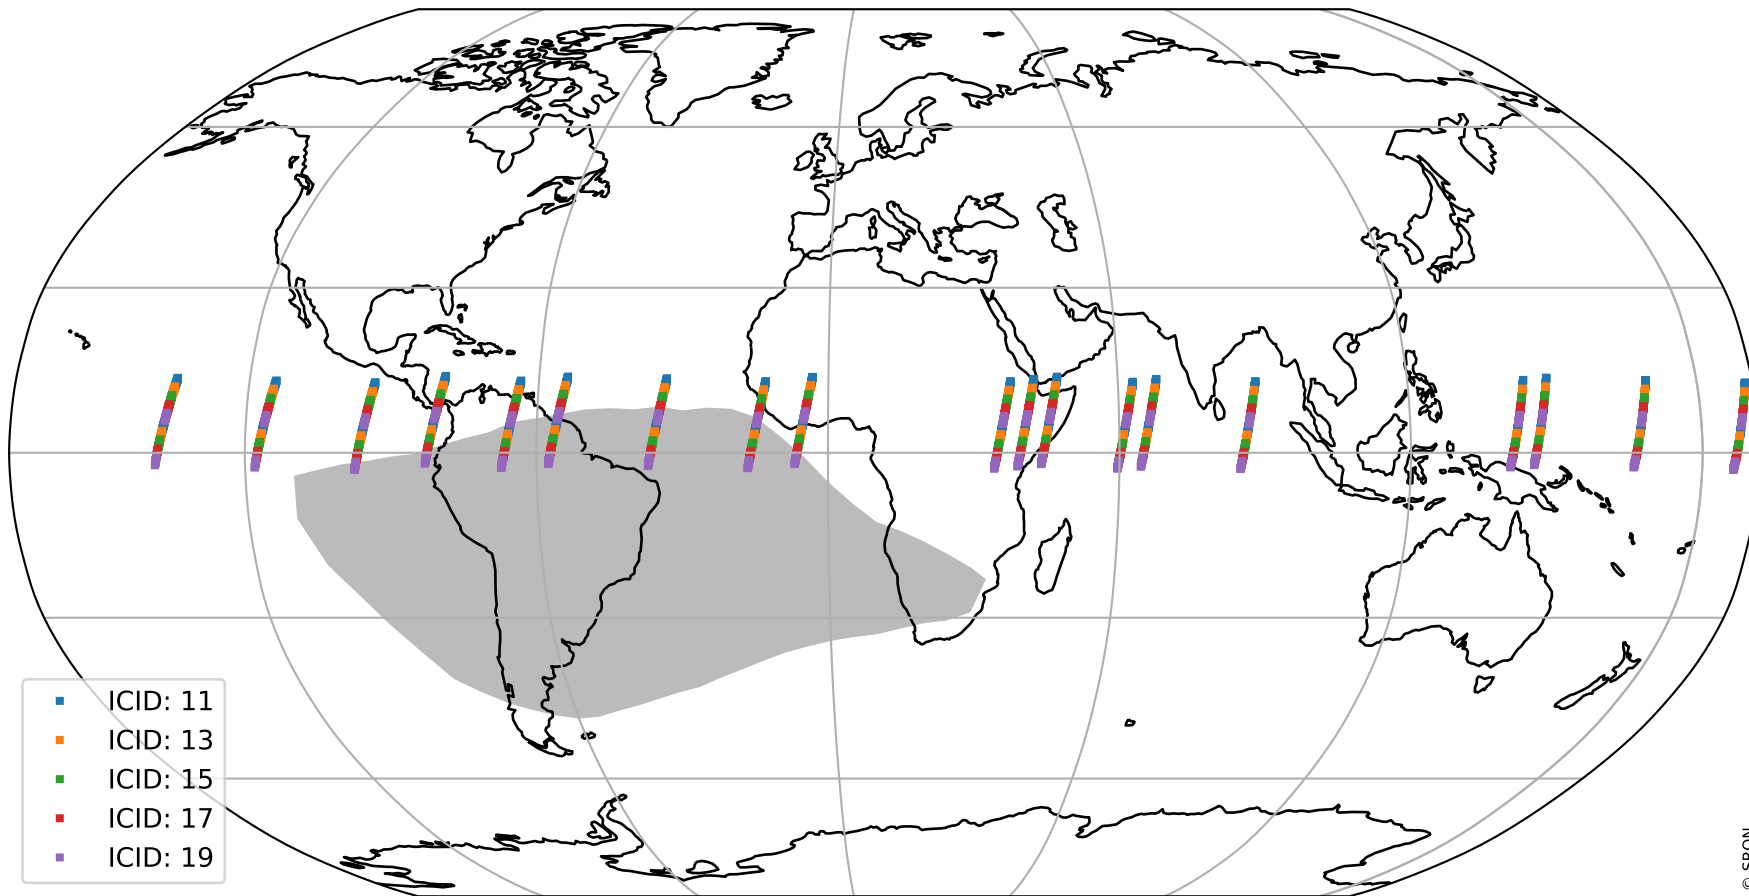

Tropomi SWIR offset (official)

orbits : 19 in [30697, 30742]
coverage : 2023-09-16 / 2023-09-19
median : 0.52606 V
spread : 0.035909 V
created : 2023-09-19T14:21:21

value detector map

Tropomi SWIR offset (official)

orbits : 19 in [30697, 30742]
coverage : 2023-09-16 / 2023-09-19
median : 29.504 μV
spread : 14.825 μV
created : 2023-09-19T14:21:21

Tropomi SWIR offset (official)

value compared with SWIR offset CKD

orbits : 19 in [30697, 30742]
coverage : 2023-09-16 / 2023-09-19
median : 0.049805 mV
spread : 0.40922 mV
created : 2023-09-19T14:21:21

Tropomi SWIR offset (official) ground-tracks of Sentinel-5P

orbits : 19 in [30697, 30742]
coverage : 2023-09-16 / 2023-09-19
created : 2023-09-19T14:21:22

Tropomi SWIR offset (official)

orbits : [2827, 30742]
coverage : 2018-04-30 / 2023-09-19
created : 2023-09-19T14:21:22