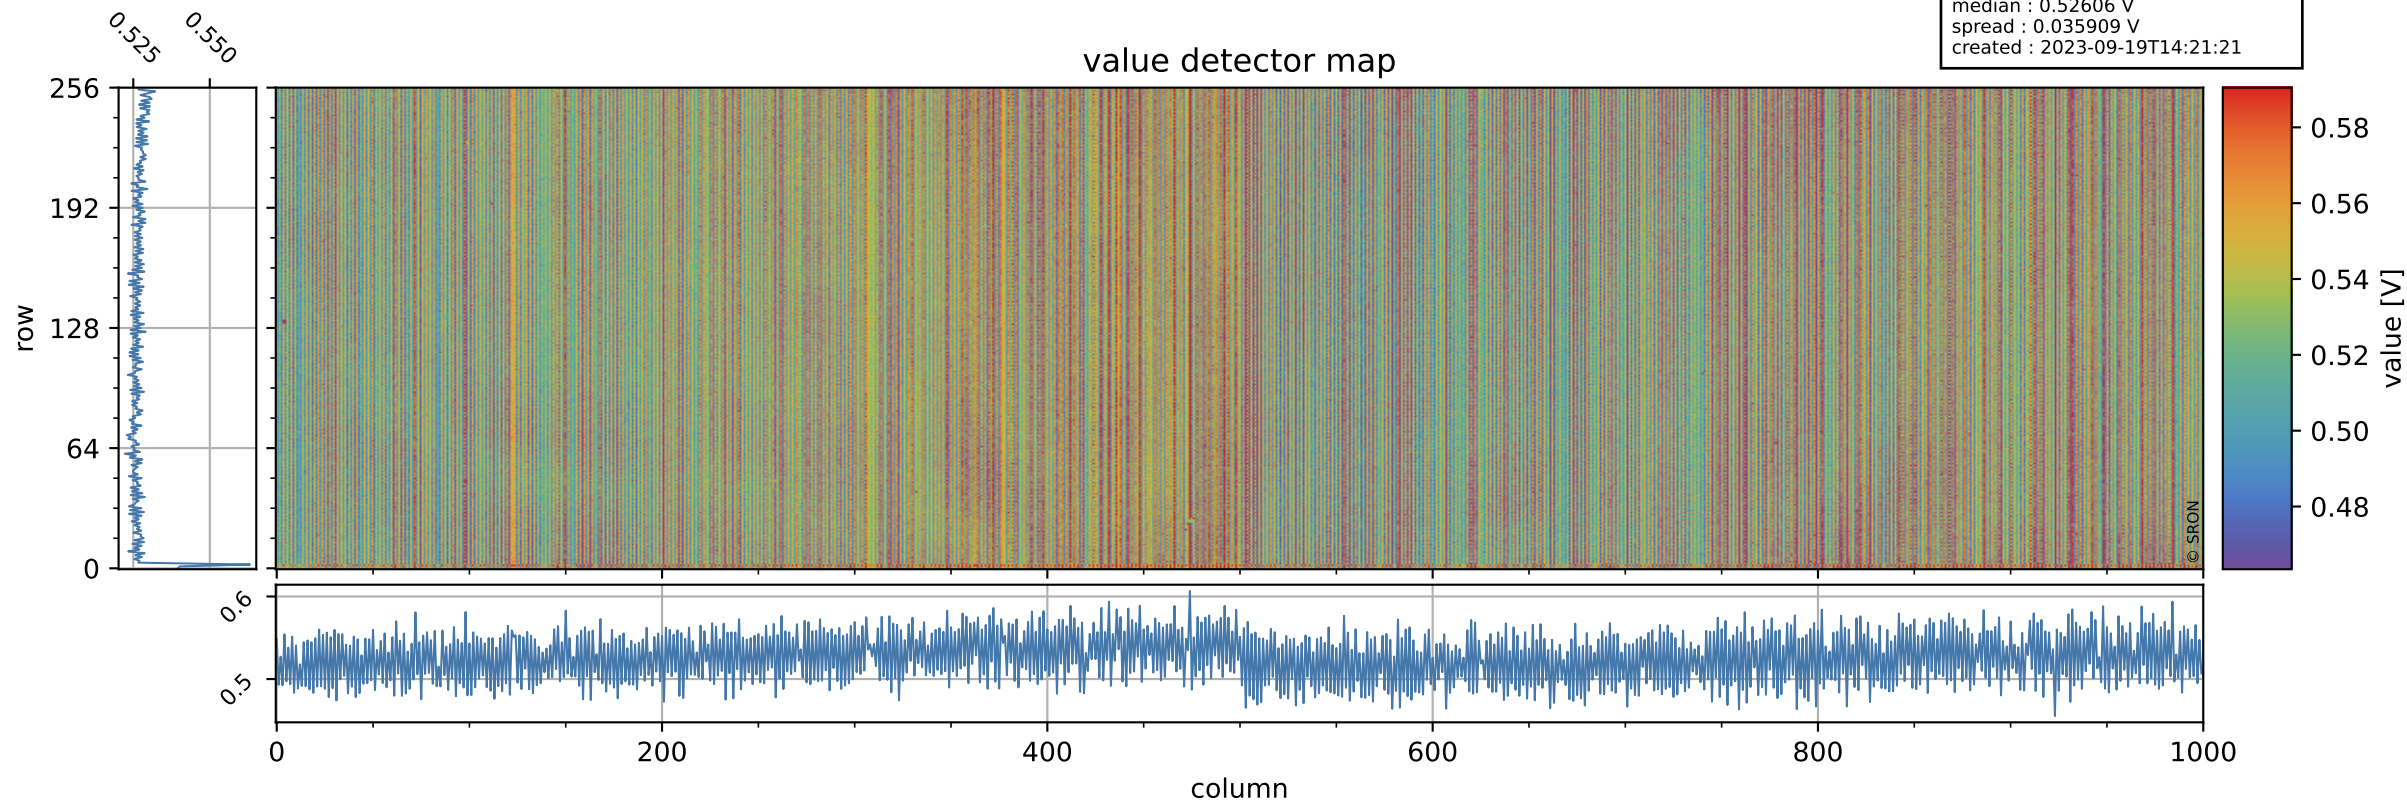

Tropomi SWIR offset (official)

orbits : 19 in [30697, 30742]
coverage : 2023-09-16 / 2023-09-19
median : 0.52606 V
spread : 0.035909 V
created : 2023-09-19T14:21:21

value detector map

Tropomi SWIR offset (official)

orbits : 19 in [30697, 30742]
coverage : 2023-09-16 / 2023-09-19
median : 29.504 μV
spread : 14.825 μV
created : 2023-09-19T14:21:21

Tropomi SWIR offset (official)

value compared with SWIR offset CKD

orbits : 19 in [30697, 30742]
coverage : 2023-09-16 / 2023-09-19
median : 0.049805 mV
spread : 0.40922 mV
created : 2023-09-19T14:21:21

Tropomi SWIR offset (official) ground-tracks of Sentinel-5P

orbits : 19 in [30697, 30742]
coverage : 2023-09-16 / 2023-09-19
created : 2023-09-19T14:21:22

Tropomi SWIR offset (official)

orbits : [2827, 30742]
coverage : 2018-04-30 / 2023-09-19
created : 2023-09-19T14:21:22

trend of detector median & temperatures