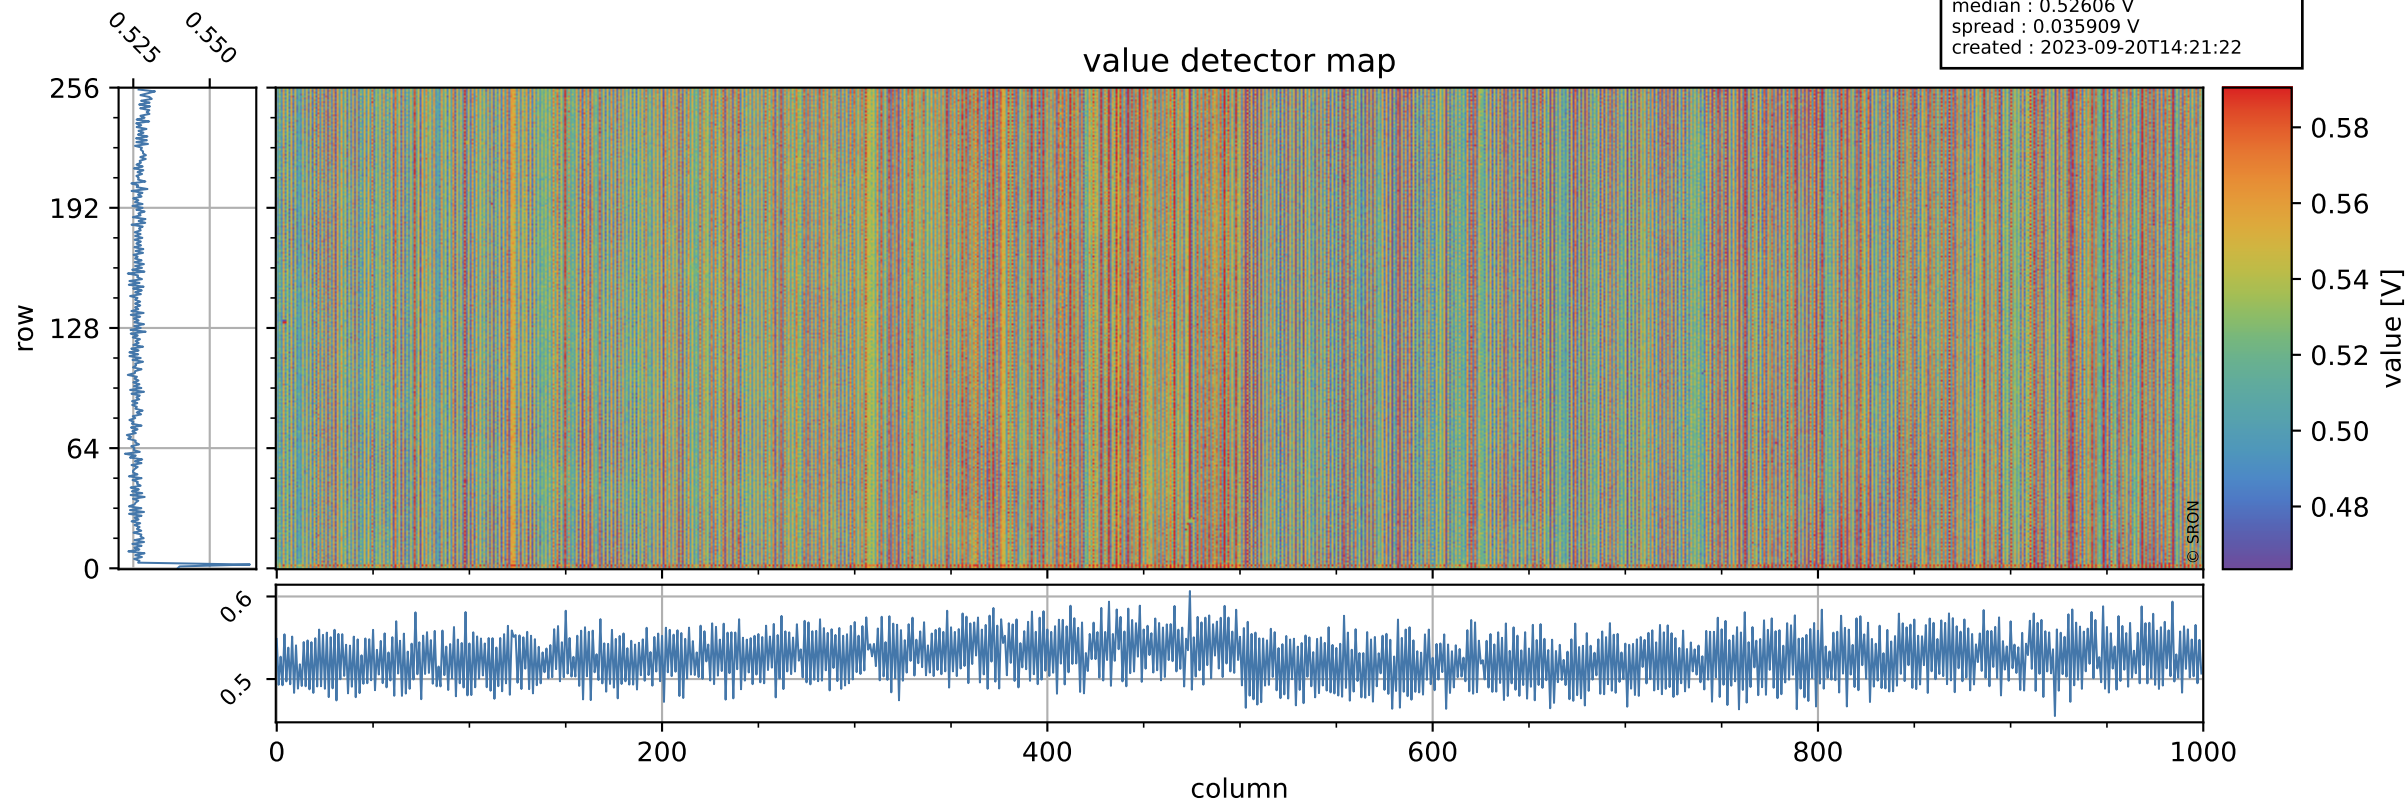

# Tropomi SWIR offset (official)

orbits : 19 in [30712, 30757]  
coverage : 2023-09-17 / 2023-09-20  
median : 0.52606 V  
spread : 0.035909 V  
created : 2023-09-20T14:21:22

## value detector map

# Tropomi SWIR offset (official)

orbits : 19 in [30712, 30757]  
coverage : 2023-09-17 / 2023-09-20  
median : 29.113  $\mu\text{V}$   
spread : 14.584  $\mu\text{V}$   
created : 2023-09-20T14:21:23

# Tropomi SWIR offset (official) ground-tracks of Sentinel-5P

orbits : 19 in [30712, 30757]  
coverage : 2023-09-17 / 2023-09-20  
created : 2023-09-20T14:21:23