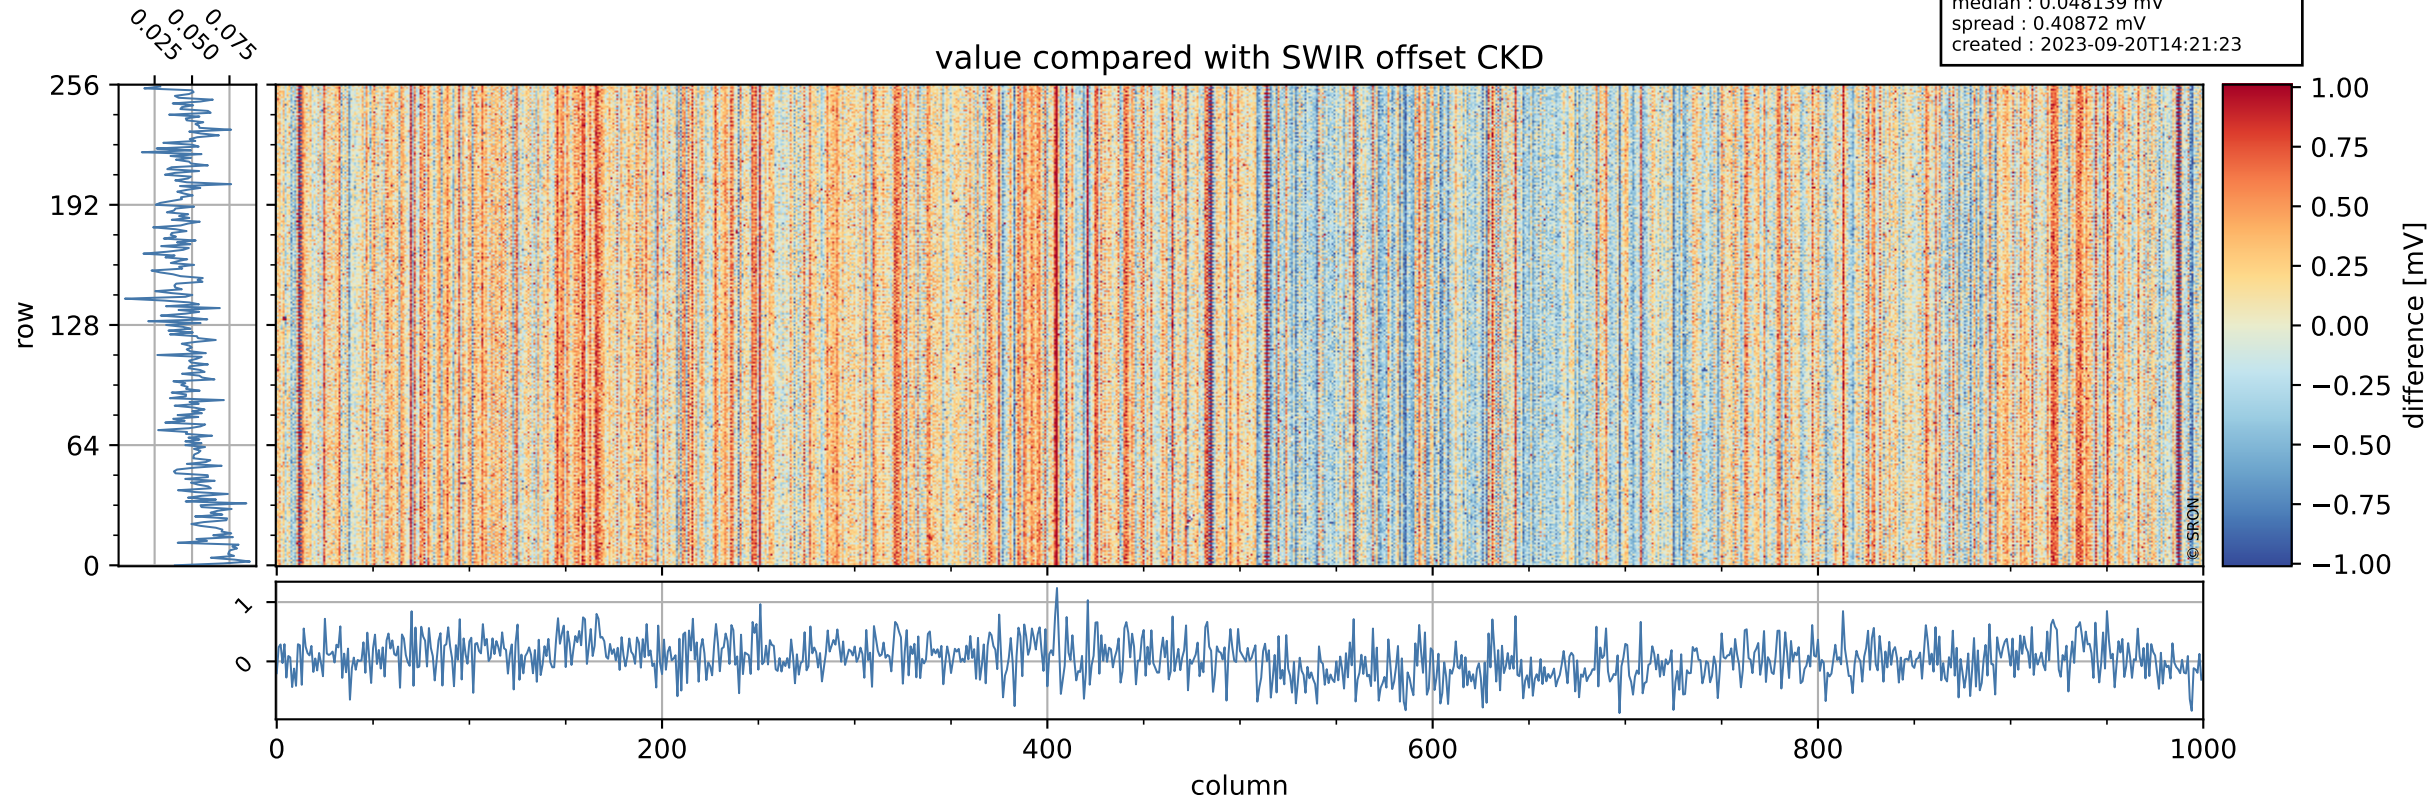

## value detector map

# Tropomi SWIR offset (official)

orbits : 19 in [30712, 30757]  
coverage : 2023-09-17 / 2023-09-20  
median : 29.113  $\mu\text{V}$   
spread : 14.584  $\mu\text{V}$   
created : 2023-09-20T14:21:23

# Tropomi SWIR offset (official) ground-tracks of Sentinel-5P

orbits : 19 in [30712, 30757]  
coverage : 2023-09-17 / 2023-09-20  
created : 2023-09-20T14:21:23

# Tropomi SWIR offset (official)

orbits : [2827, 30757]  
coverage : 2018-04-30 / 2023-09-20  
created : 2023-09-20T14:21:24