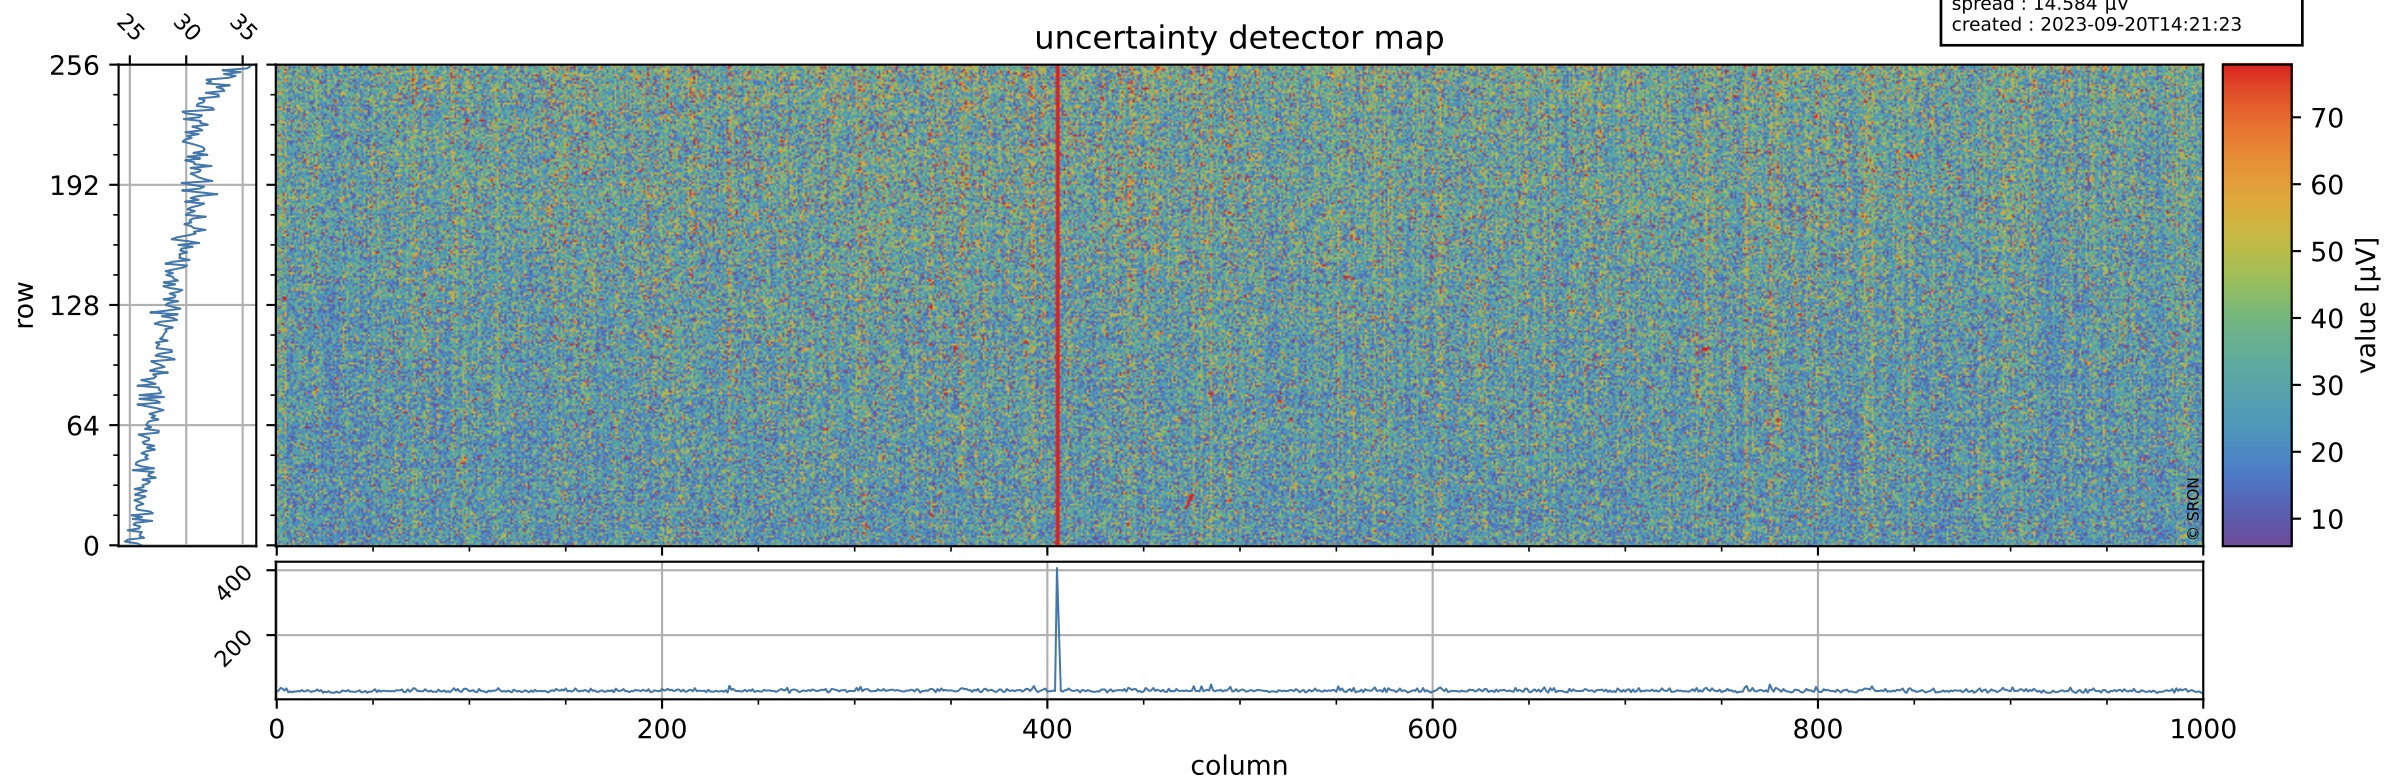

# Tropomi SWIR offset (official)

orbits : 19 in [30712, 30757]  
coverage : 2023-09-17 / 2023-09-20  
median : 0.52606 V  
spread : 0.035909 V  
created : 2023-09-20T14:21:22

## value detector map

# Tropomi SWIR offset (official)

orbits : 19 in [30712, 30757]  
coverage : 2023-09-17 / 2023-09-20  
median : 29.113  $\mu\text{V}$   
spread : 14.584  $\mu\text{V}$   
created : 2023-09-20T14:21:23

# Tropomi SWIR offset (official) ground-tracks of Sentinel-5P

orbits : 19 in [30712, 30757]  
coverage : 2023-09-17 / 2023-09-20  
created : 2023-09-20T14:21:23