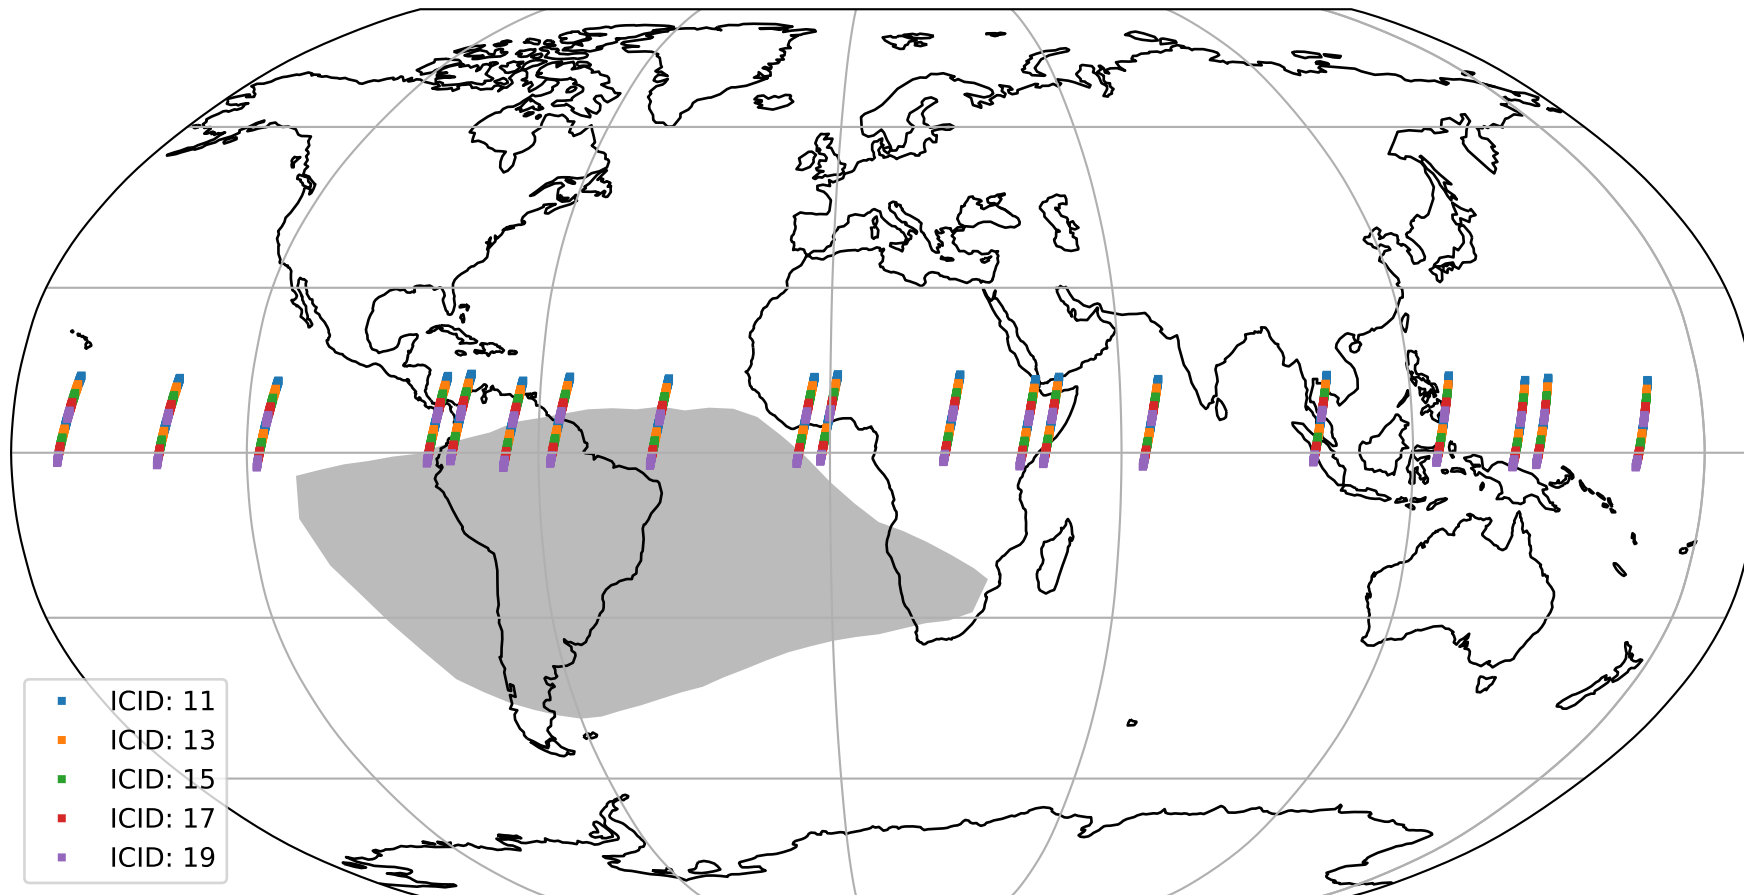

# Tropomi SWIR offset (official)

orbits : 19 in [30712, 30757]  
coverage : 2023-09-17 / 2023-09-20  
median : 29.113  $\mu\text{V}$   
spread : 14.584  $\mu\text{V}$   
created : 2023-09-20T14:21:23

# Tropomi SWIR offset (official)

value compared with SWIR offset CKD

orbits : 19 in [30712, 30757]  
coverage : 2023-09-17 / 2023-09-20  
median : 0.048139 mV  
spread : 0.40872 mV  
created : 2023-09-20T14:21:23

# Tropomi SWIR offset (official) ground-tracks of Sentinel-5P

orbits : 19 in [30712, 30757]  
coverage : 2023-09-17 / 2023-09-20  
created : 2023-09-20T14:21:23

# Tropomi SWIR offset (official)

orbits : [2827, 30757]  
coverage : 2018-04-30 / 2023-09-20  
created : 2023-09-20T14:21:24