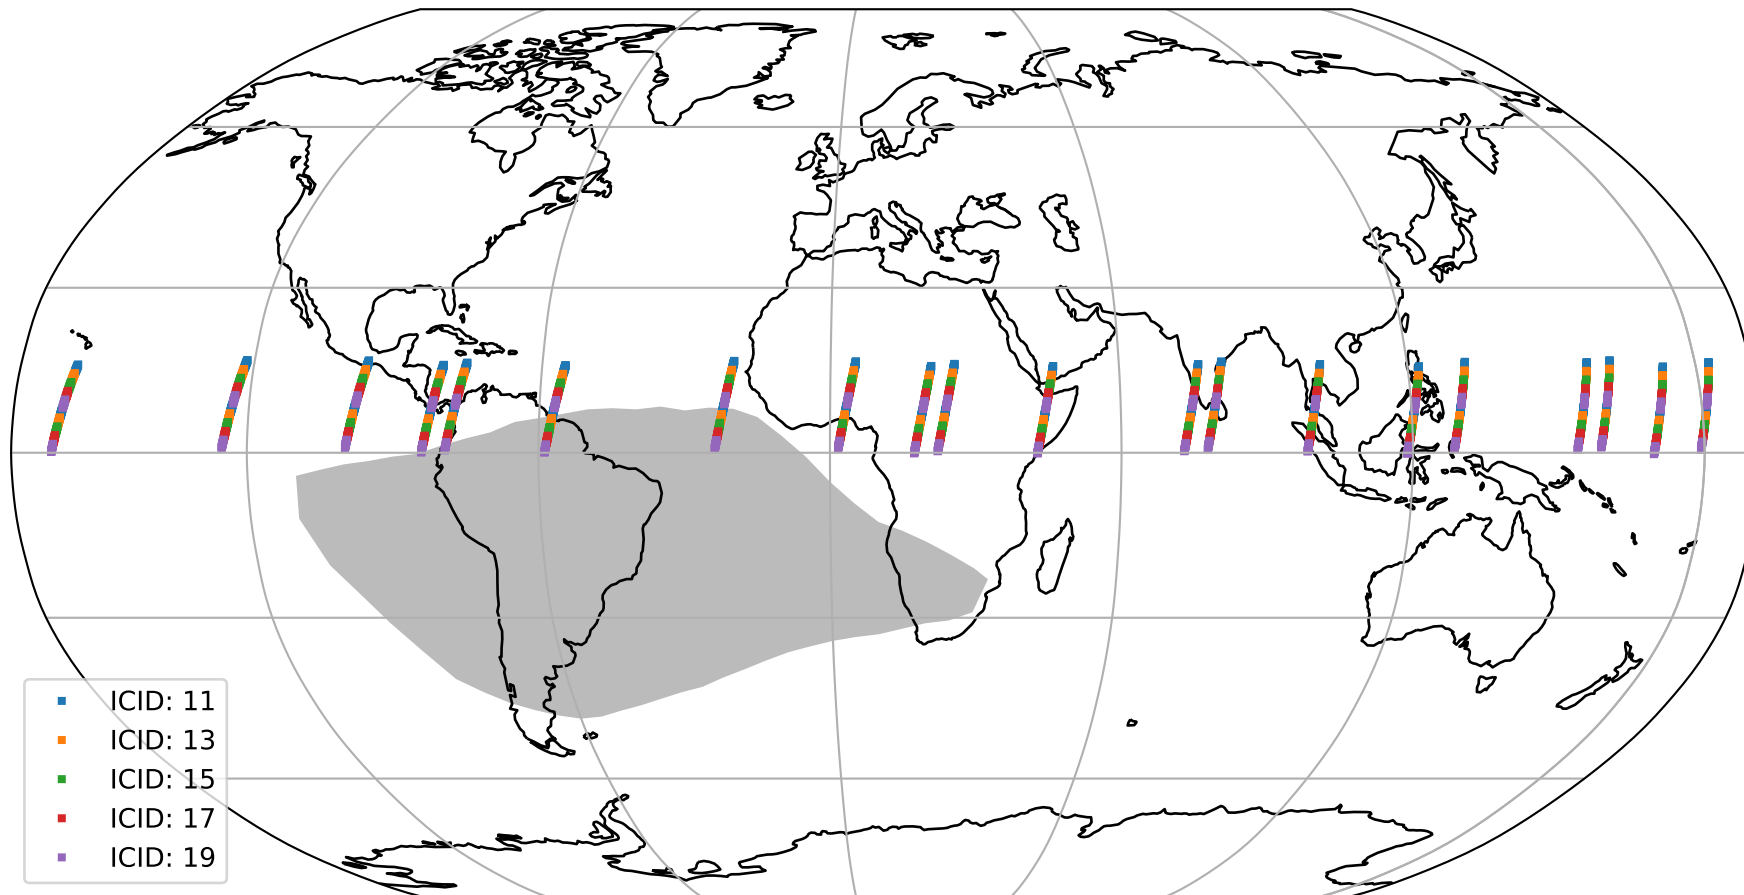

Tropomi SWIR offset (official)

orbits : 20 in [30802, 30847]
coverage : 2023-09-23 / 2023-09-26
median : 0.52606 V
spread : 0.035904 V
created : 2023-09-27T04:21:27

value detector map

Tropomi SWIR offset (official)

orbits : 20 in [30802, 30847]
coverage : 2023-09-23 / 2023-09-26
median : 27.859 μV
spread : 14.183 μV
created : 2023-09-27T04:21:27

Tropomi SWIR offset (official)

orbits : 20 in [30802, 30847]
coverage : 2023-09-23 / 2023-09-26
median : 0.045642 mV
spread : 0.41458 mV
created : 2023-09-27T04:21:27

value compared with SWIR offset CKD

Tropomi SWIR offset (official) ground-tracks of Sentinel-5P

orbits : 20 in [30802, 30847]
coverage : 2023-09-23 / 2023-09-26
created : 2023-09-27T04:21:28

Tropomi SWIR offset (official)

orbits : [2827, 30847]
coverage : 2018-04-30 / 2023-09-26
created : 2023-09-27T04:21:28

trend of detector median & temperatures