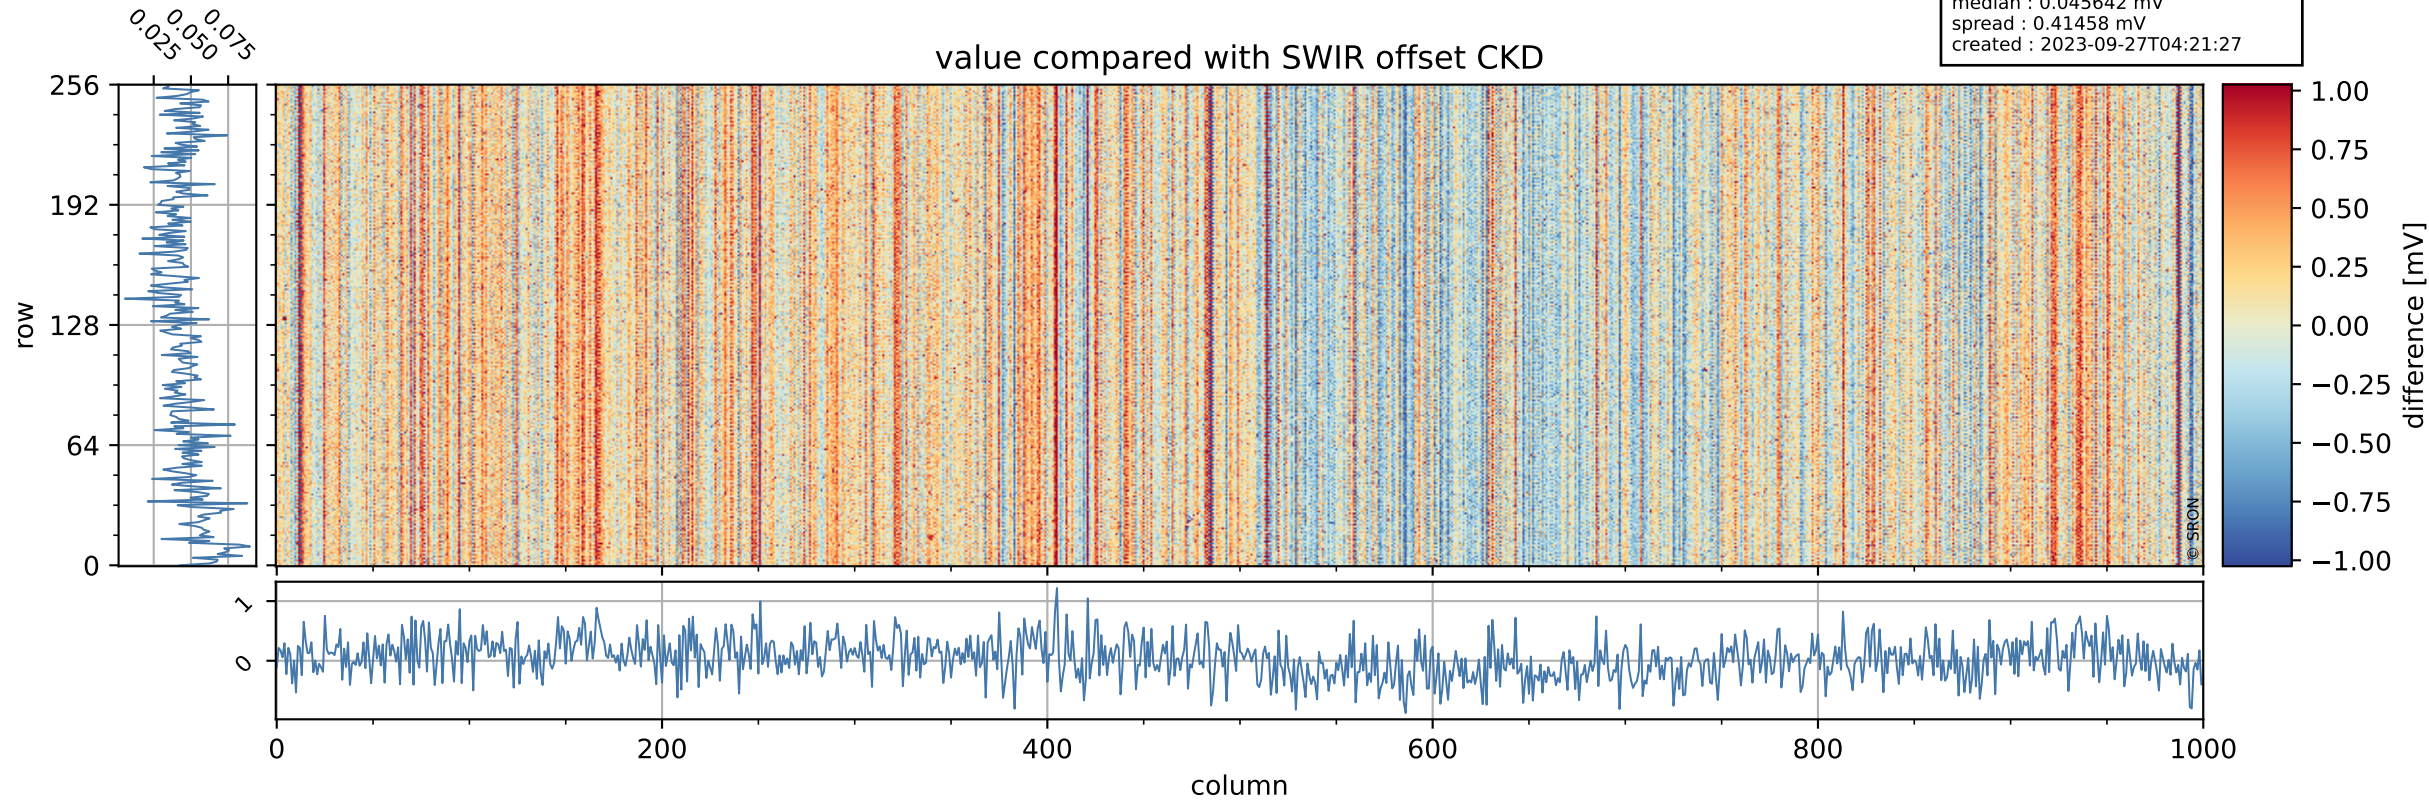

Tropomi SWIR offset (official)

orbits : 20 in [30802, 30847]
coverage : 2023-09-23 / 2023-09-26
median : 0.52606 V
spread : 0.035904 V
created : 2023-09-27T04:21:27

value detector map

Tropomi SWIR offset (official)

orbits : 20 in [30802, 30847]
coverage : 2023-09-23 / 2023-09-26
median : 27.859 μV
spread : 14.183 μV
created : 2023-09-27T04:21:27

Tropomi SWIR offset (official)

orbits : 20 in [30802, 30847]
coverage : 2023-09-23 / 2023-09-26
median : 0.045642 mV
spread : 0.41458 mV
created : 2023-09-27T04:21:27

value compared with SWIR offset CKD

Tropomi SWIR offset (official) ground-tracks of Sentinel-5P

orbits : 20 in [30802, 30847]
coverage : 2023-09-23 / 2023-09-26
created : 2023-09-27T04:21:28

Tropomi SWIR offset (official)

orbits : [2827, 30847]
coverage : 2018-04-30 / 2023-09-26
created : 2023-09-27T04:21:28

trend of detector median & temperatures