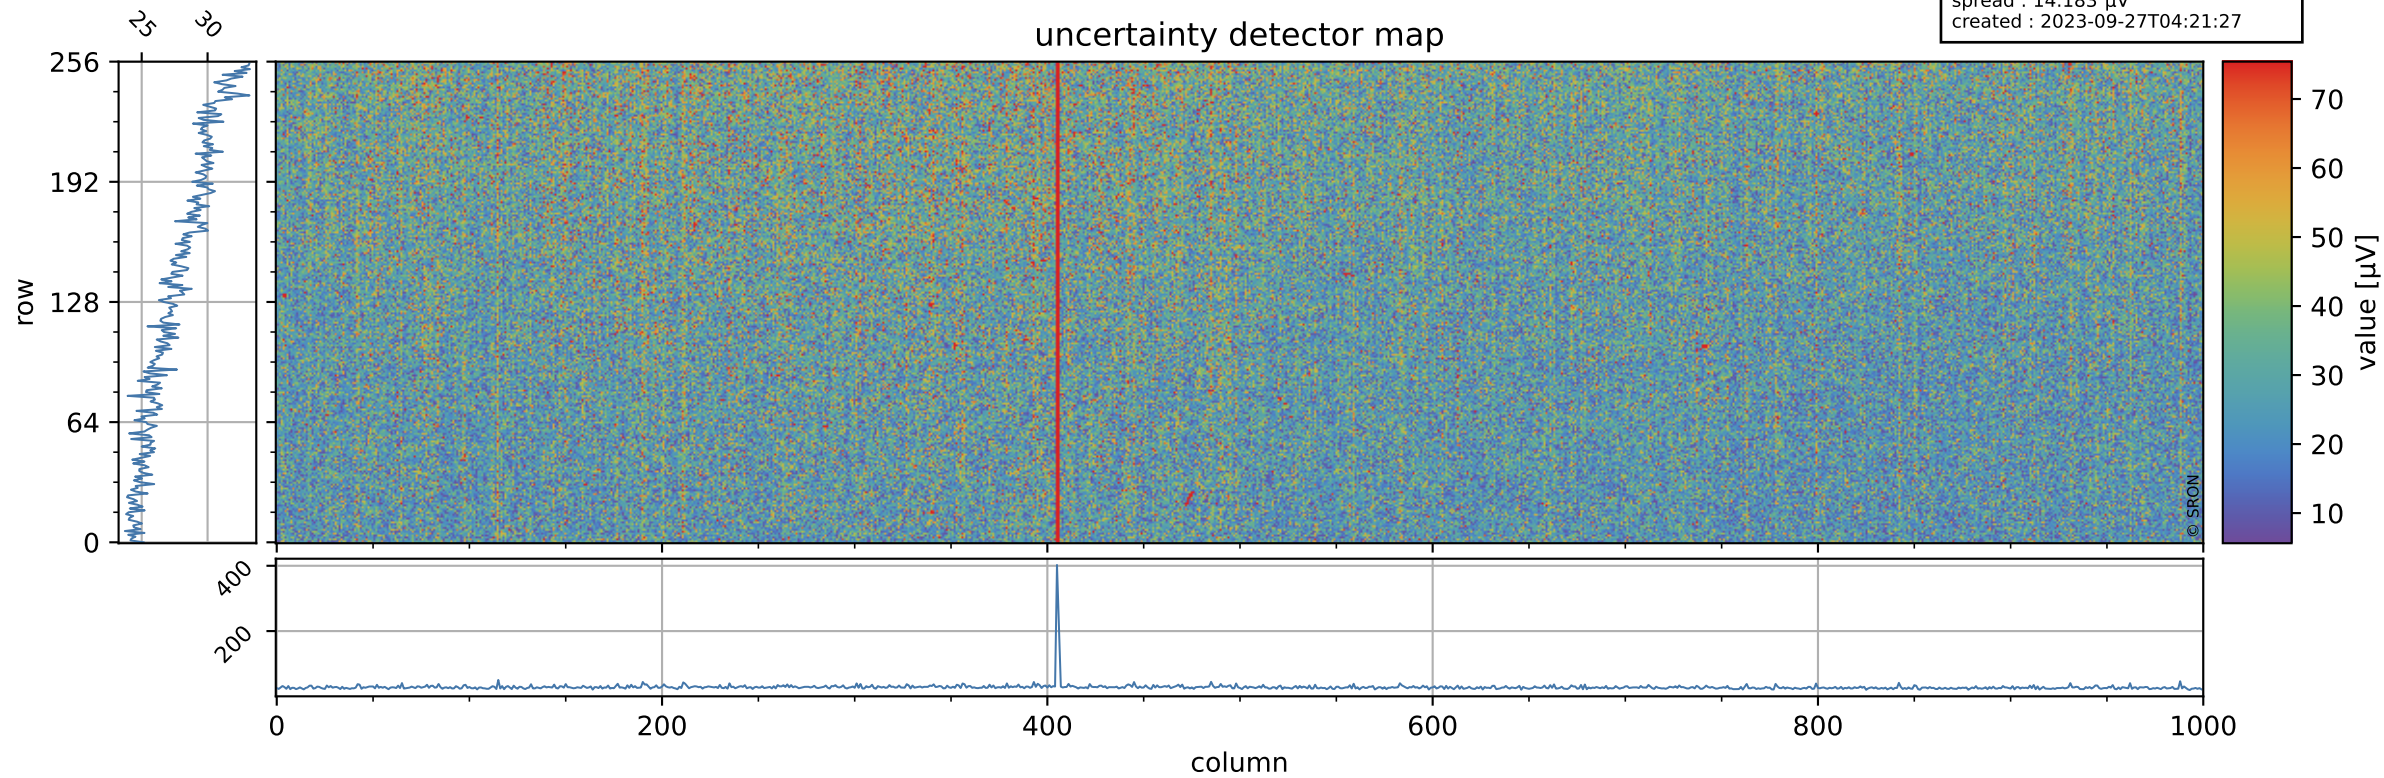

Tropomi SWIR offset (official)

orbits : 20 in [30802, 30847]
coverage : 2023-09-23 / 2023-09-26
median : 0.52606 V
spread : 0.035904 V
created : 2023-09-27T04:21:27

value detector map

Tropomi SWIR offset (official)

orbits : 20 in [30802, 30847]
coverage : 2023-09-23 / 2023-09-26
median : 27.859 μV
spread : 14.183 μV
created : 2023-09-27T04:21:27

Tropomi SWIR offset (official)

orbits : 20 in [30802, 30847]
coverage : 2023-09-23 / 2023-09-26
median : 0.045642 mV
spread : 0.41458 mV
created : 2023-09-27T04:21:27

value compared with SWIR offset CKD

Tropomi SWIR offset (official) ground-tracks of Sentinel-5P

orbits : 20 in [30802, 30847]
coverage : 2023-09-23 / 2023-09-26
created : 2023-09-27T04:21:28

Tropomi SWIR offset (official)

orbits : [2827, 30847]
coverage : 2018-04-30 / 2023-09-26
created : 2023-09-27T04:21:28

trend of detector median & temperatures