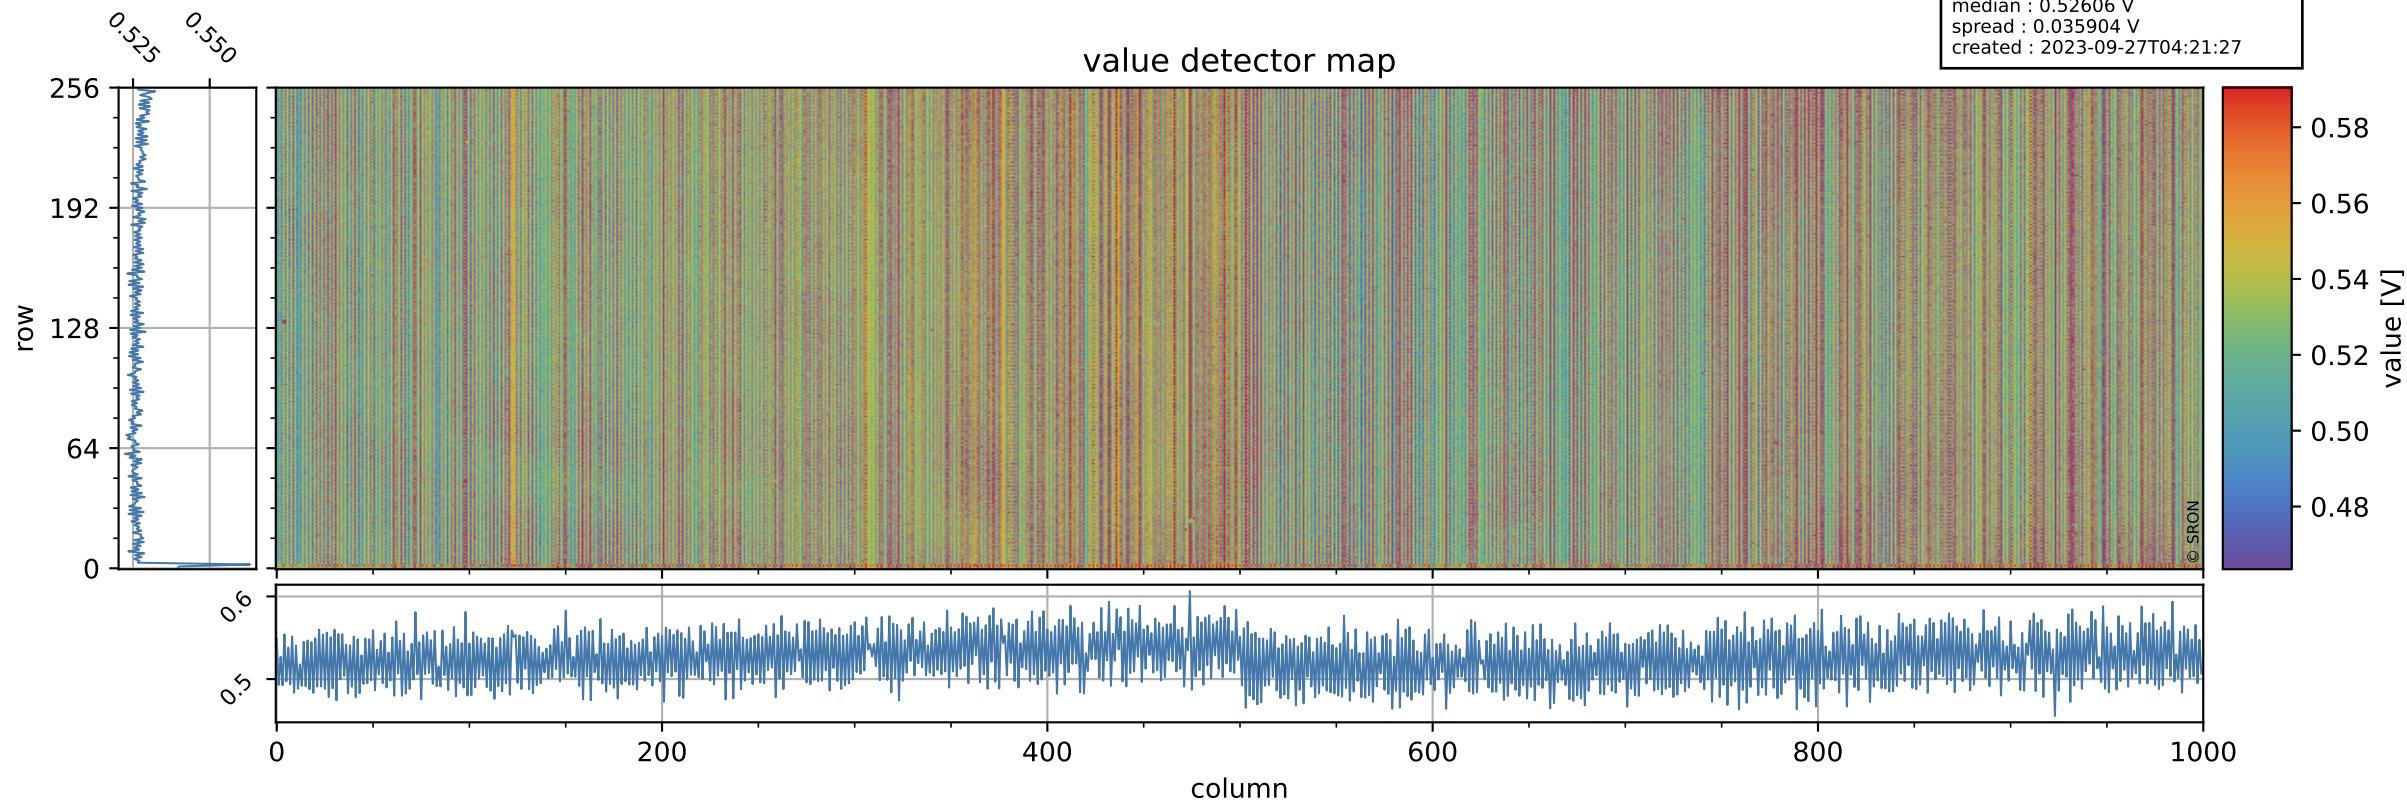

Tropomi SWIR offset (official)

orbits : 20 in [30802, 30847]
coverage : 2023-09-23 / 2023-09-26
median : 0.52606 V
spread : 0.035904 V
created : 2023-09-27T04:21:27

value detector map

Tropomi SWIR offset (official)

orbits : 20 in [30802, 30847]
coverage : 2023-09-23 / 2023-09-26
median : 27.859 μV
spread : 14.183 μV
created : 2023-09-27T04:21:27

Tropomi SWIR offset (official)

orbits : 20 in [30802, 30847]
coverage : 2023-09-23 / 2023-09-26
median : 0.045642 mV
spread : 0.41458 mV
created : 2023-09-27T04:21:27

value compared with SWIR offset CKD

Tropomi SWIR offset (official) ground-tracks of Sentinel-5P

orbits : 20 in [30802, 30847]
coverage : 2023-09-23 / 2023-09-26
created : 2023-09-27T04:21:28

Tropomi SWIR offset (official)

orbits : [2827, 30847]
coverage : 2018-04-30 / 2023-09-26
created : 2023-09-27T04:21:28

trend of detector median & temperatures