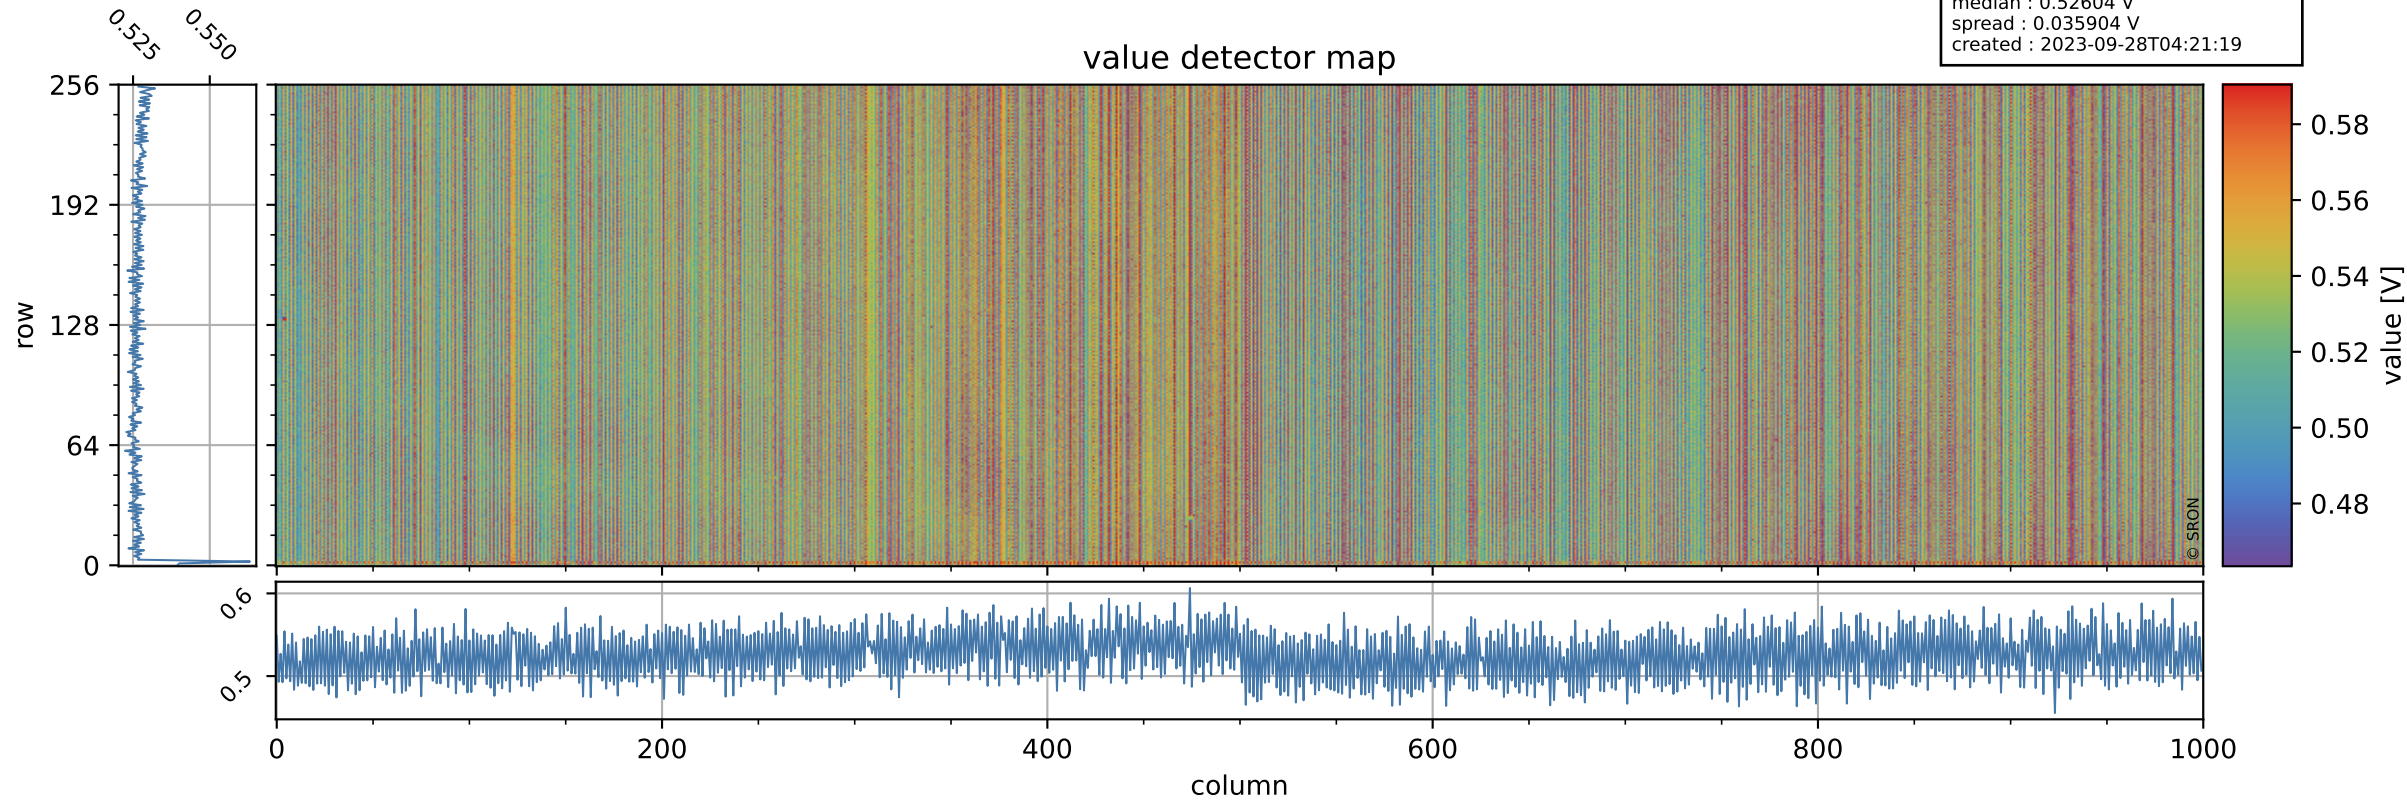

Tropomi SWIR offset (official)

orbits : 19 in [30817, 30862]
coverage : 2023-09-24 / 2023-09-27
median : 0.52604 V
spread : 0.035904 V
created : 2023-09-28T04:21:19

value detector map

Tropomi SWIR offset (official)

orbits : 19 in [30817, 30862]
coverage : 2023-09-24 / 2023-09-27
median : 28.548 μV
spread : 14.443 μV
created : 2023-09-28T04:21:19

Tropomi SWIR offset (official)

orbits : 19 in [30817, 30862]
coverage : 2023-09-24 / 2023-09-27
median : 0.032013 mV
spread : 0.4147 mV
created : 2023-09-28T04:21:20

value compared with SWIR offset CKD

Tropomi SWIR offset (official) ground-tracks of Sentinel-5P

orbits : 19 in [30817, 30862]
coverage : 2023-09-24 / 2023-09-27
created : 2023-09-28T04:21:20

Tropomi SWIR offset (official)

orbits : [2827, 30862]
coverage : 2018-04-30 / 2023-09-27
created : 2023-09-28T04:21:20

trend of detector median & temperatures