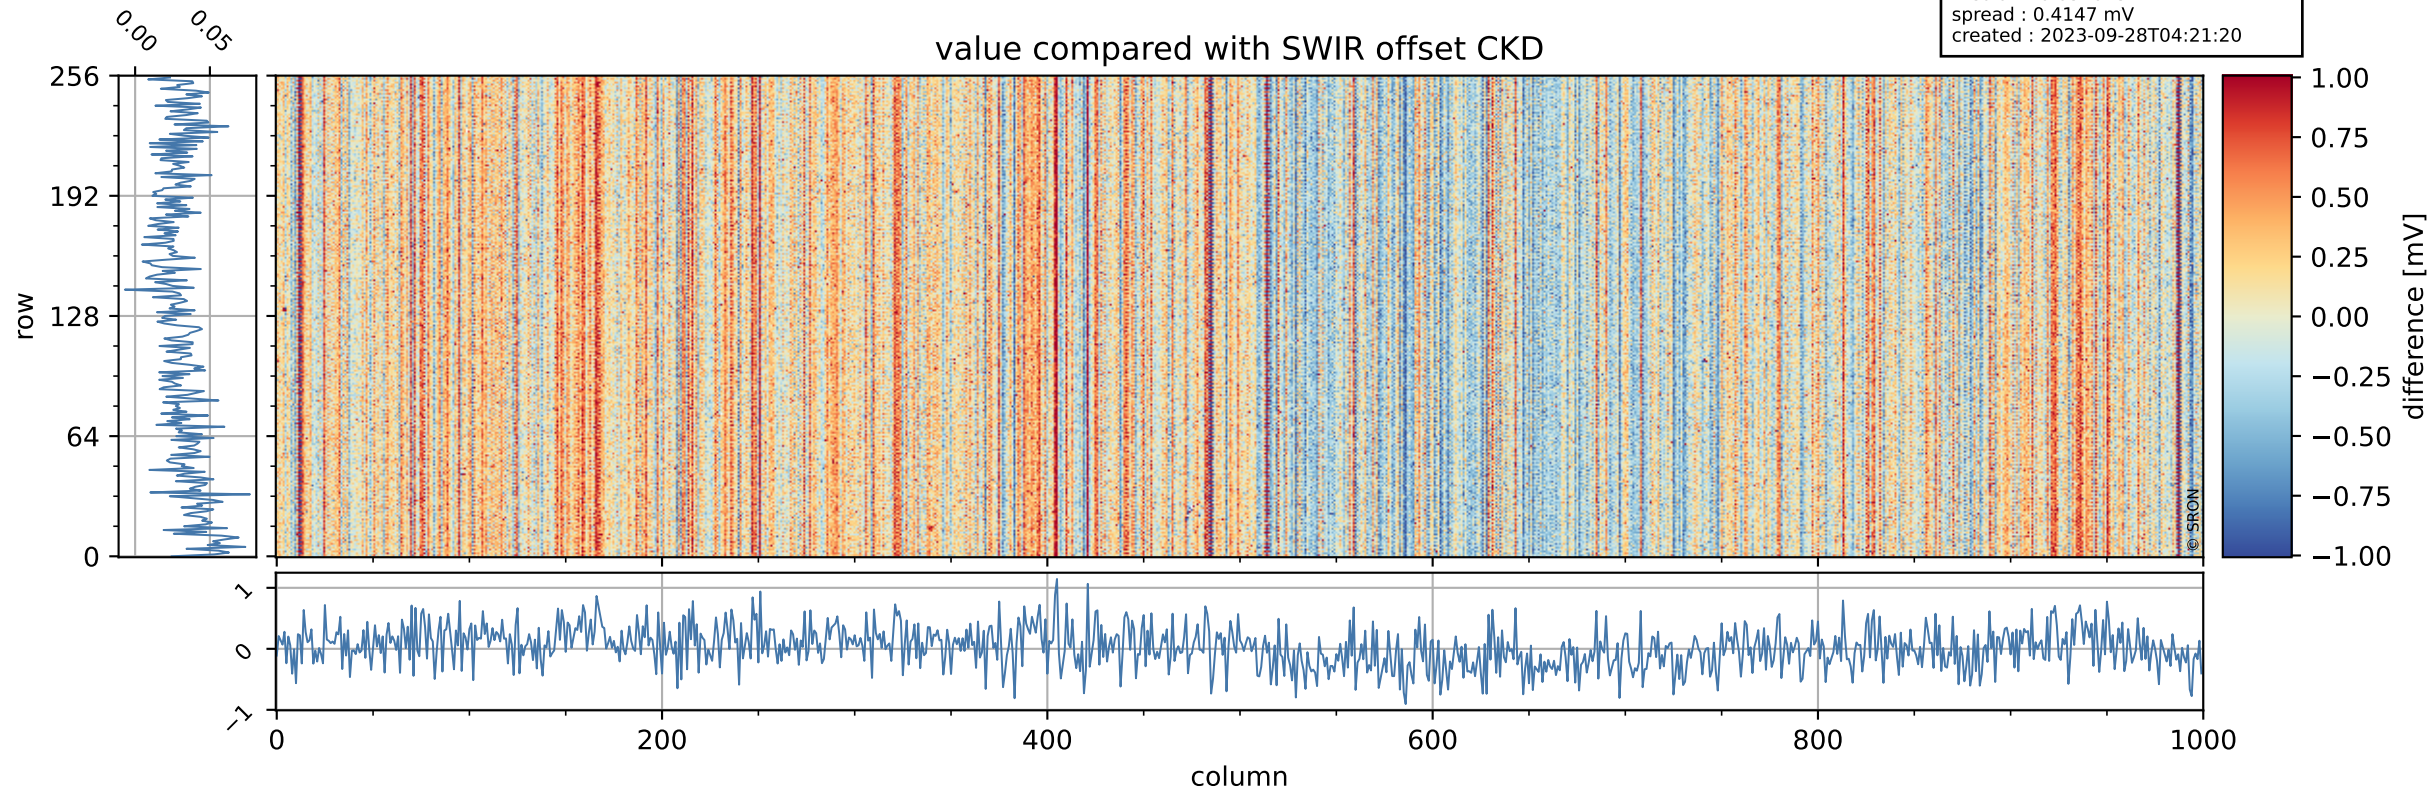

Tropomi SWIR offset (official)

orbits : 19 in [30817, 30862]
coverage : 2023-09-24 / 2023-09-27
median : 0.52604 V
spread : 0.035904 V
created : 2023-09-28T04:21:19

value detector map

Tropomi SWIR offset (official)

orbits : 19 in [30817, 30862]
coverage : 2023-09-24 / 2023-09-27
median : 28.548 μV
spread : 14.443 μV
created : 2023-09-28T04:21:19

Tropomi SWIR offset (official)

orbits : 19 in [30817, 30862]
coverage : 2023-09-24 / 2023-09-27
median : 0.032013 mV
spread : 0.4147 mV
created : 2023-09-28T04:21:20

value compared with SWIR offset CKD

Tropomi SWIR offset (official) ground-tracks of Sentinel-5P

orbits : 19 in [30817, 30862]
coverage : 2023-09-24 / 2023-09-27
created : 2023-09-28T04:21:20

Tropomi SWIR offset (official)

orbits : [2827, 30862]
coverage : 2018-04-30 / 2023-09-27
created : 2023-09-28T04:21:20

trend of detector median & temperatures