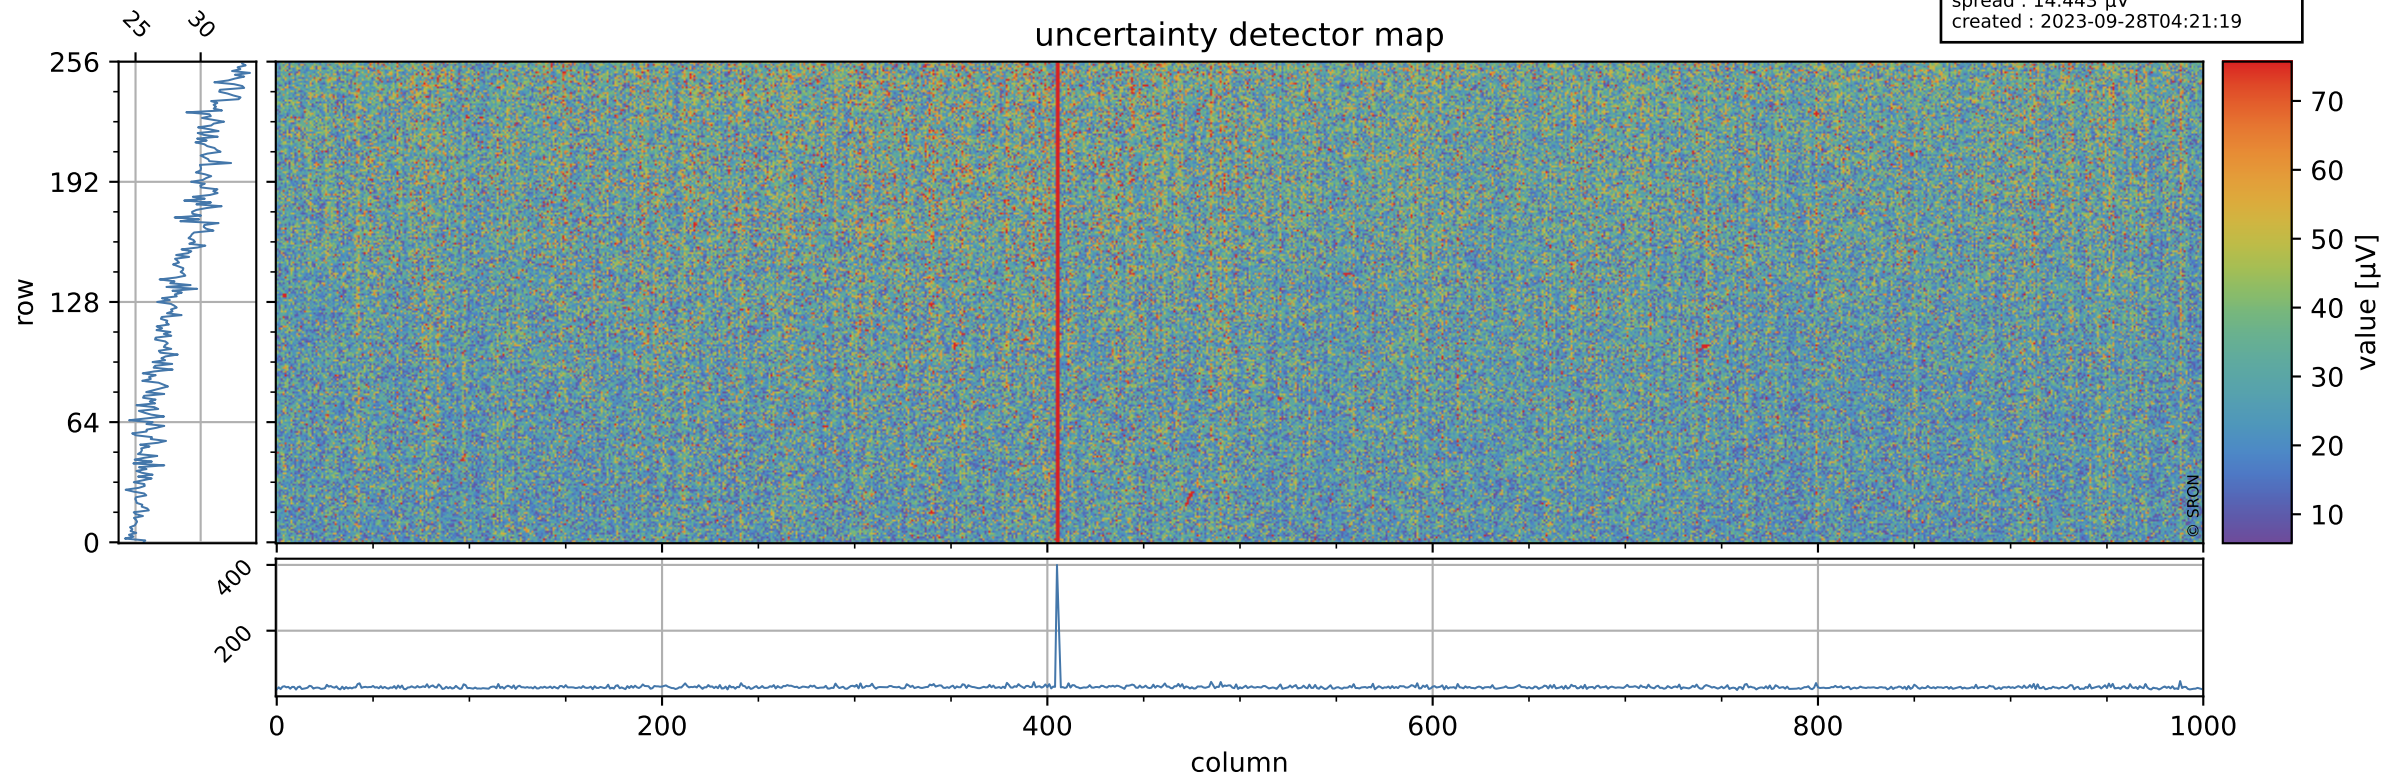

Tropomi SWIR offset (official)

orbits : 19 in [30817, 30862]
coverage : 2023-09-24 / 2023-09-27
median : 0.52604 V
spread : 0.035904 V
created : 2023-09-28T04:21:19

value detector map

Tropomi SWIR offset (official)

orbits : 19 in [30817, 30862]
coverage : 2023-09-24 / 2023-09-27
median : 28.548 μV
spread : 14.443 μV
created : 2023-09-28T04:21:19

Tropomi SWIR offset (official)

orbits : 19 in [30817, 30862]
coverage : 2023-09-24 / 2023-09-27
median : 0.032013 mV
spread : 0.4147 mV
created : 2023-09-28T04:21:20

value compared with SWIR offset CKD

Tropomi SWIR offset (official) ground-tracks of Sentinel-5P

orbits : 19 in [30817, 30862]
coverage : 2023-09-24 / 2023-09-27
created : 2023-09-28T04:21:20

Tropomi SWIR offset (official)

orbits : [2827, 30862]
coverage : 2018-04-30 / 2023-09-27
created : 2023-09-28T04:21:20

trend of detector median & temperatures