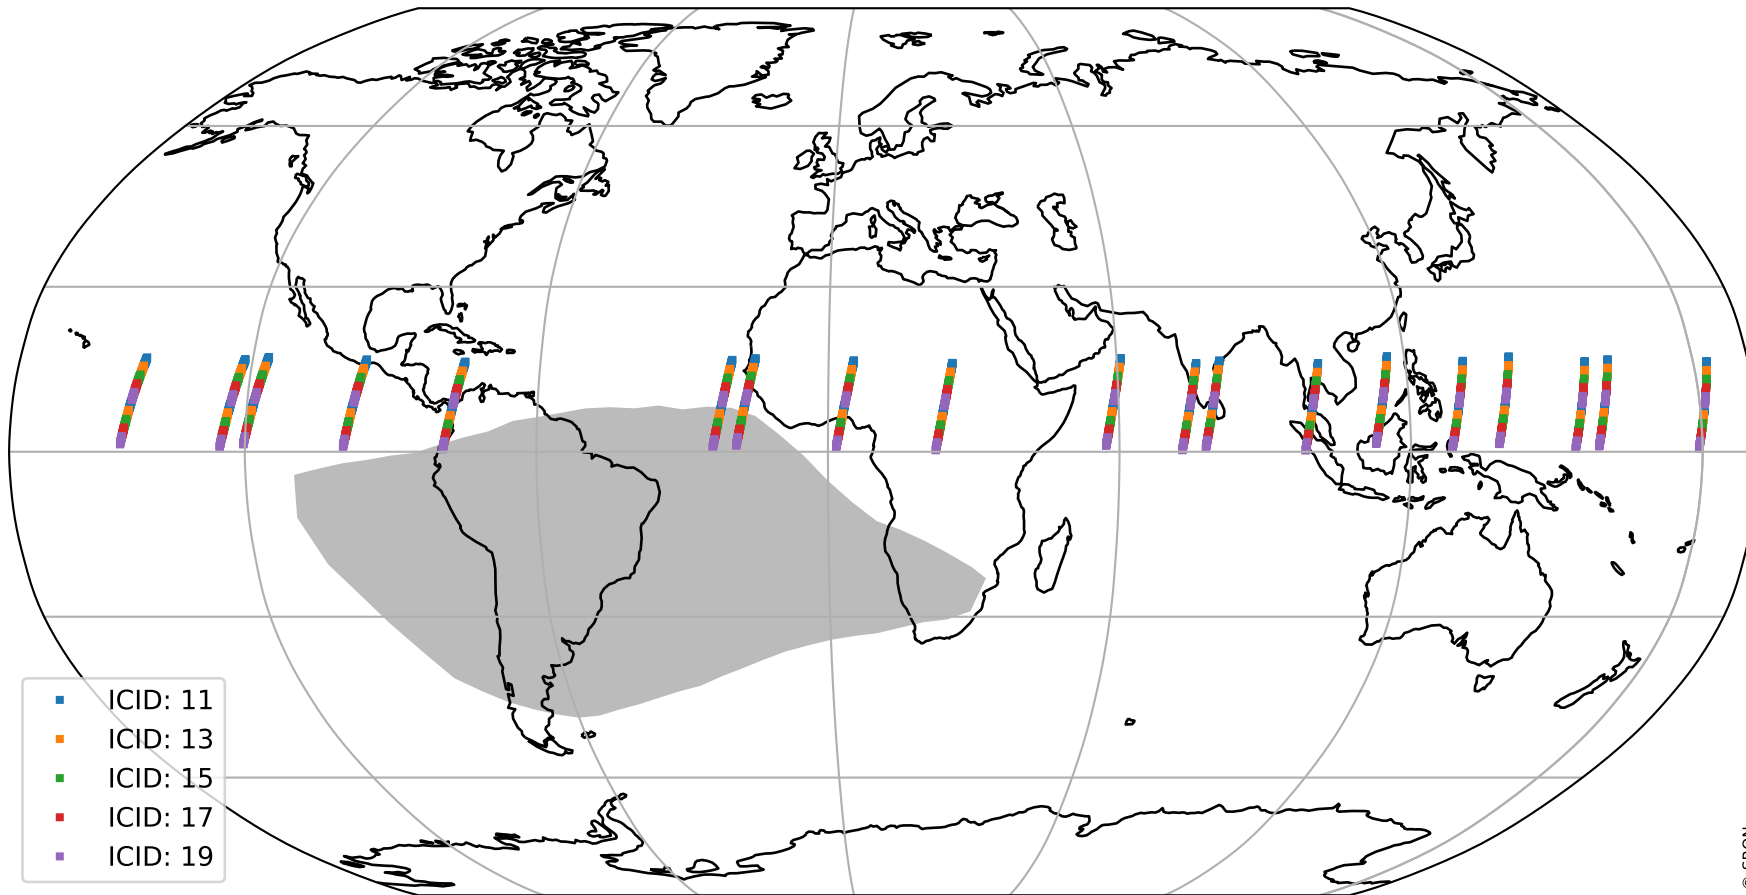

Tropomi SWIR offset (official)

orbits : 19 in [30817, 30862]
coverage : 2023-09-24 / 2023-09-27
median : 0.52604 V
spread : 0.035904 V
created : 2023-09-28T04:21:19

value detector map

Tropomi SWIR offset (official)

orbits : 19 in [30817, 30862]
coverage : 2023-09-24 / 2023-09-27
median : 28.548 μV
spread : 14.443 μV
created : 2023-09-28T04:21:19

Tropomi SWIR offset (official)

orbits : 19 in [30817, 30862]
coverage : 2023-09-24 / 2023-09-27
median : 0.032013 mV
spread : 0.4147 mV
created : 2023-09-28T04:21:20

value compared with SWIR offset CKD

Tropomi SWIR offset (official) ground-tracks of Sentinel-5P

orbits : 19 in [30817, 30862]
coverage : 2023-09-24 / 2023-09-27
created : 2023-09-28T04:21:20

Tropomi SWIR offset (official)

orbits : [2827, 30862]
coverage : 2018-04-30 / 2023-09-27
created : 2023-09-28T04:21:20

trend of detector median & temperatures