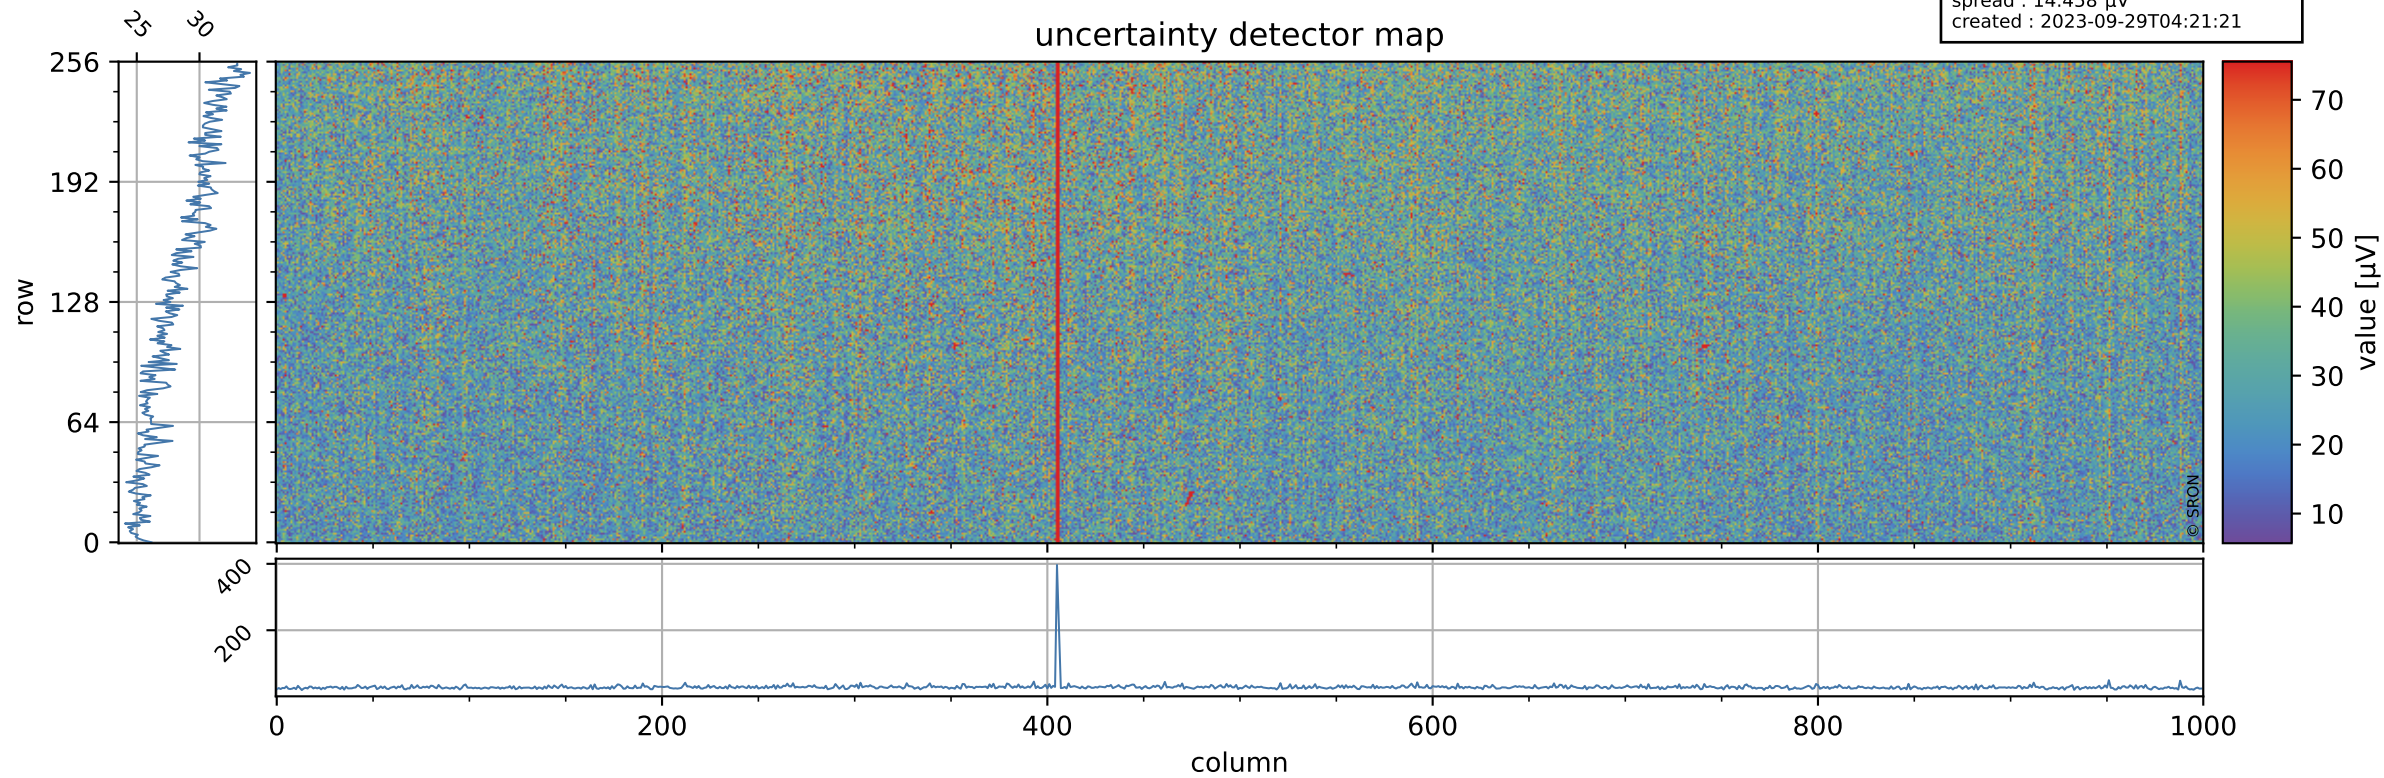

# Tropomi SWIR offset (official)

orbits : 20 in [30832, 30877]  
coverage : 2023-09-25 / 2023-09-28  
median : 0.52604 V  
spread : 0.035904 V  
created : 2023-09-29T04:21:20

## value detector map

# Tropomi SWIR offset (official)

orbits : 20 in [30832, 30877]  
coverage : 2023-09-25 / 2023-09-28  
median : 28.516  $\mu\text{V}$   
spread : 14.458  $\mu\text{V}$   
created : 2023-09-29T04:21:21

# Tropomi SWIR offset (official) ground-tracks of Sentinel-5P

orbits : 20 in [30832, 30877]  
coverage : 2023-09-25 / 2023-09-28  
created : 2023-09-29T04:21:21