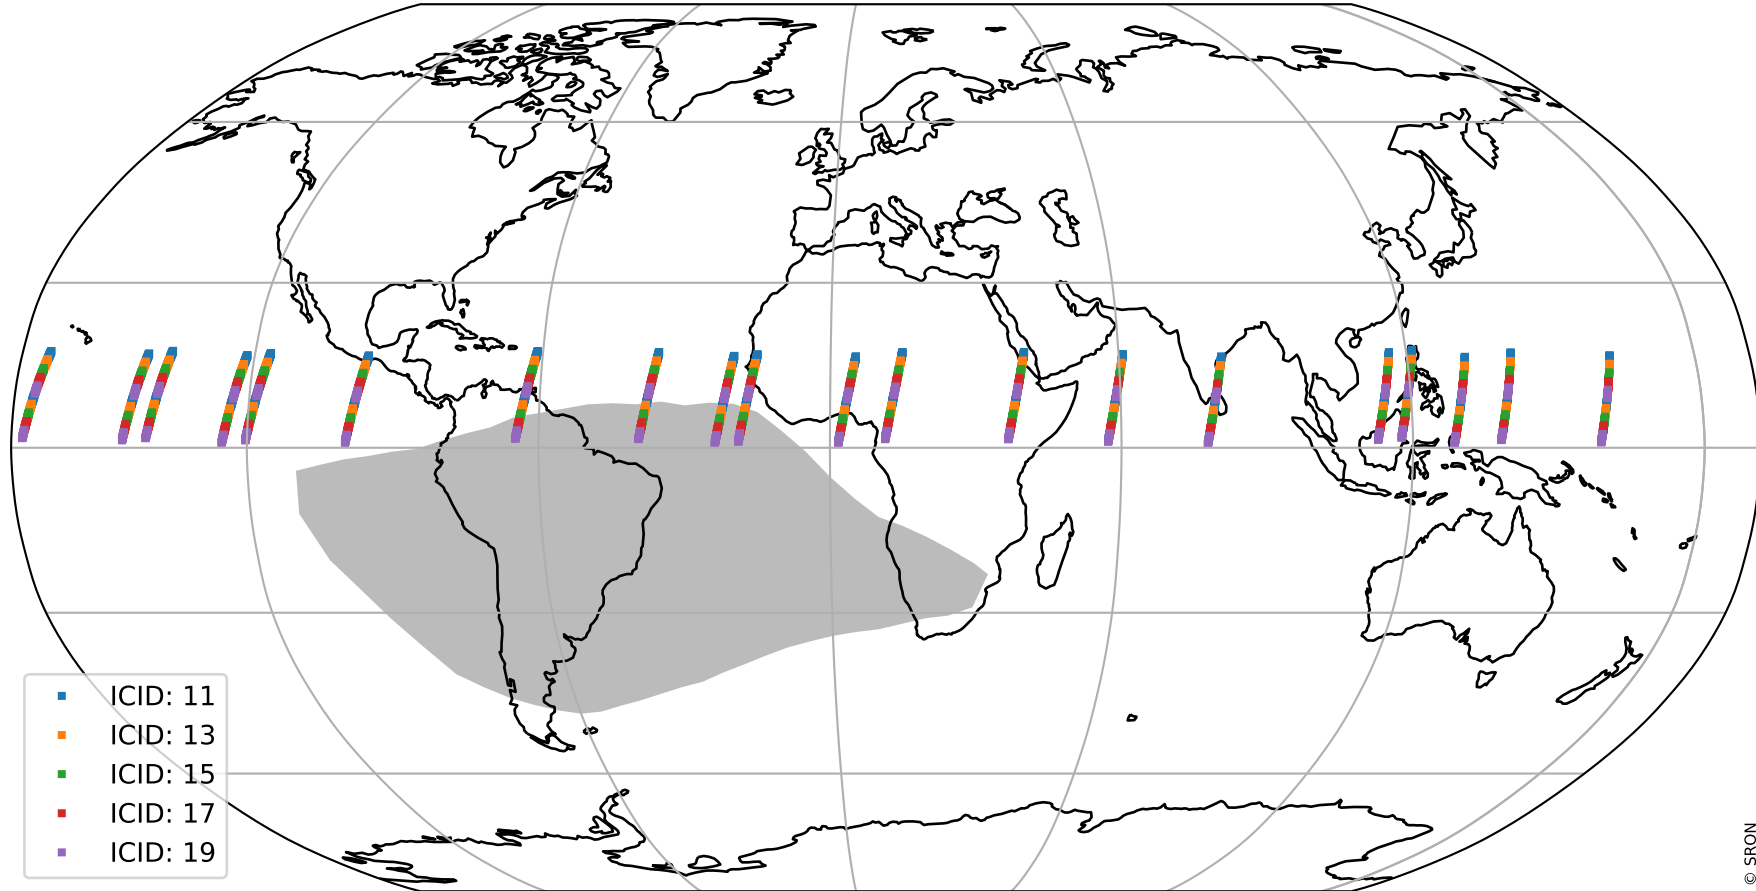

# Tropomi SWIR offset (official)

orbits : 20 in [30832, 30877]  
coverage : 2023-09-25 / 2023-09-28  
median : 28.516  $\mu\text{V}$   
spread : 14.458  $\mu\text{V}$   
created : 2023-09-29T04:21:21

# Tropomi SWIR offset (official)

orbits : 20 in [30832, 30877]  
coverage : 2023-09-25 / 2023-09-28  
median : 0.029666 mV  
spread : 0.41544 mV  
created : 2023-09-29T04:21:21

value compared with SWIR offset CKD

# Tropomi SWIR offset (official) ground-tracks of Sentinel-5P

orbits : 20 in [30832, 30877]  
coverage : 2023-09-25 / 2023-09-28  
created : 2023-09-29T04:21:21

# Tropomi SWIR offset (official)

orbits : [2827, 30877]  
coverage : 2018-04-30 / 2023-09-28  
created : 2023-09-29T04:21:22