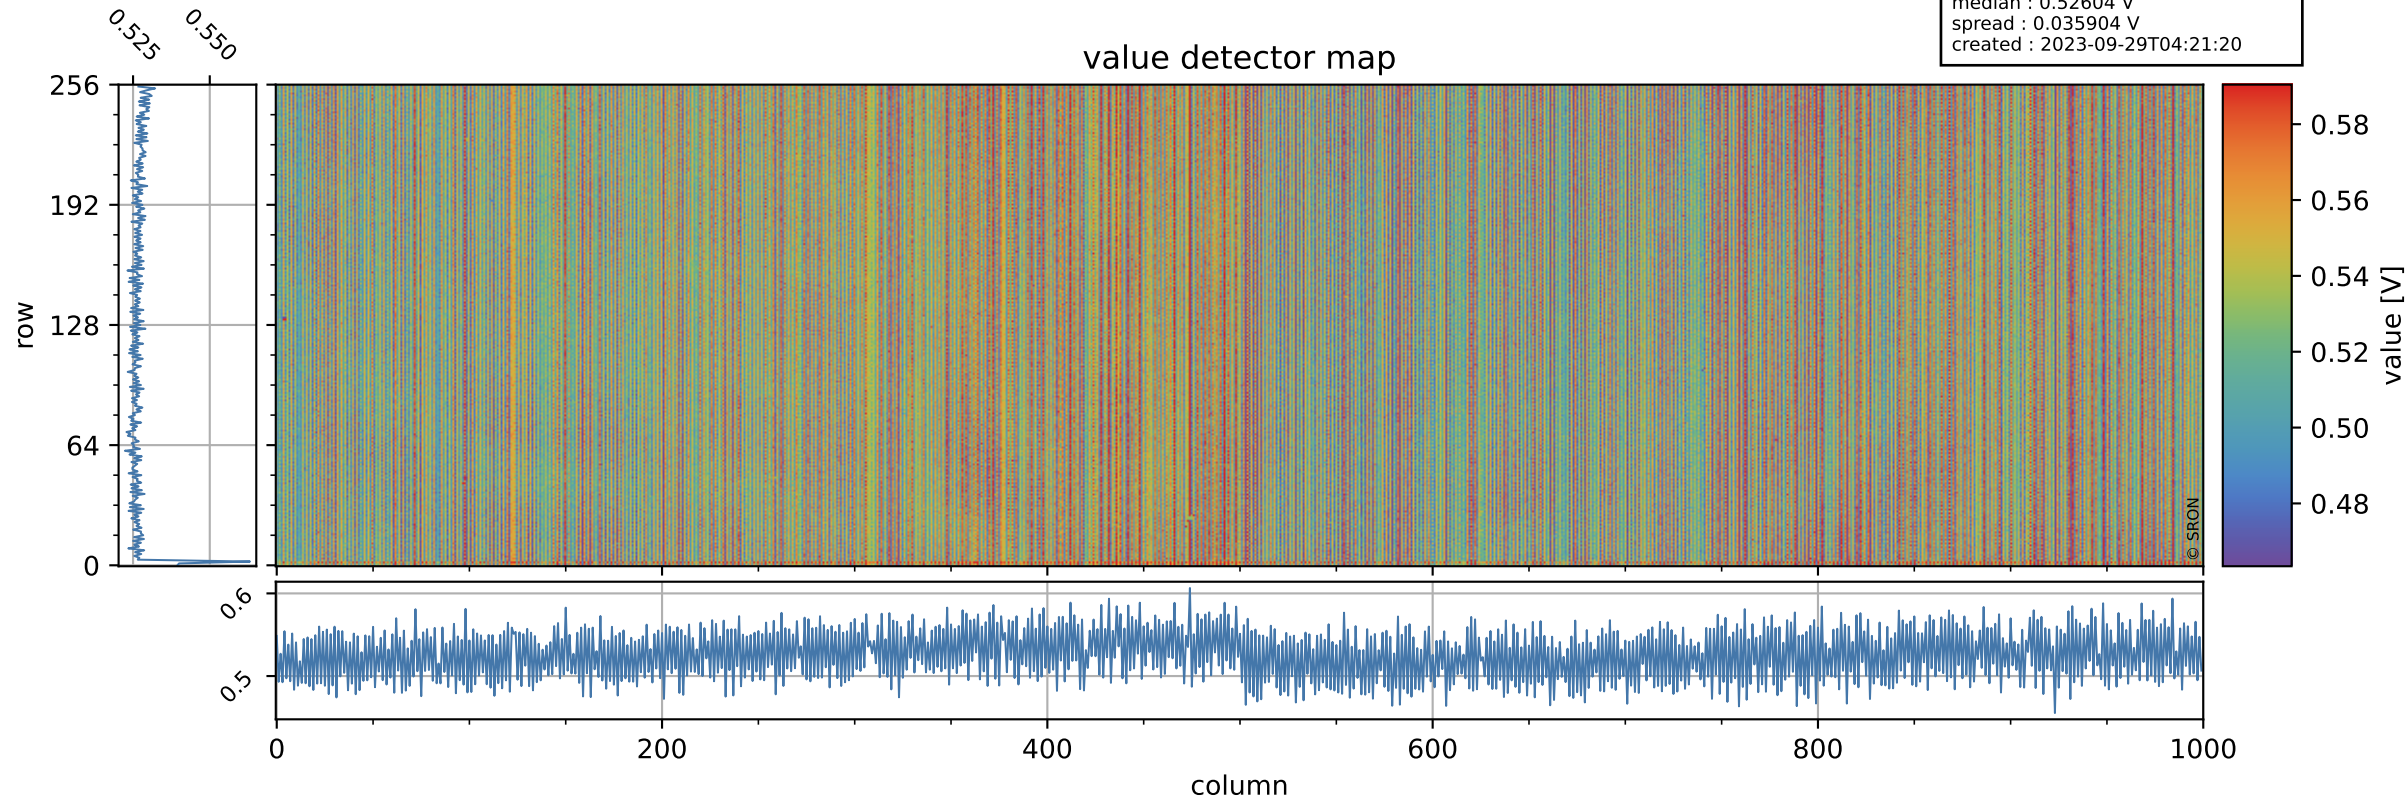

# Tropomi SWIR offset (official)

orbits : 20 in [30832, 30877]  
coverage : 2023-09-25 / 2023-09-28  
median : 0.52604 V  
spread : 0.035904 V  
created : 2023-09-29T04:21:20

## value detector map

# Tropomi SWIR offset (official)

orbits : 20 in [30832, 30877]  
coverage : 2023-09-25 / 2023-09-28  
median : 28.516  $\mu\text{V}$   
spread : 14.458  $\mu\text{V}$   
created : 2023-09-29T04:21:21

# Tropomi SWIR offset (official) ground-tracks of Sentinel-5P

orbits : 20 in [30832, 30877]  
coverage : 2023-09-25 / 2023-09-28  
created : 2023-09-29T04:21:21