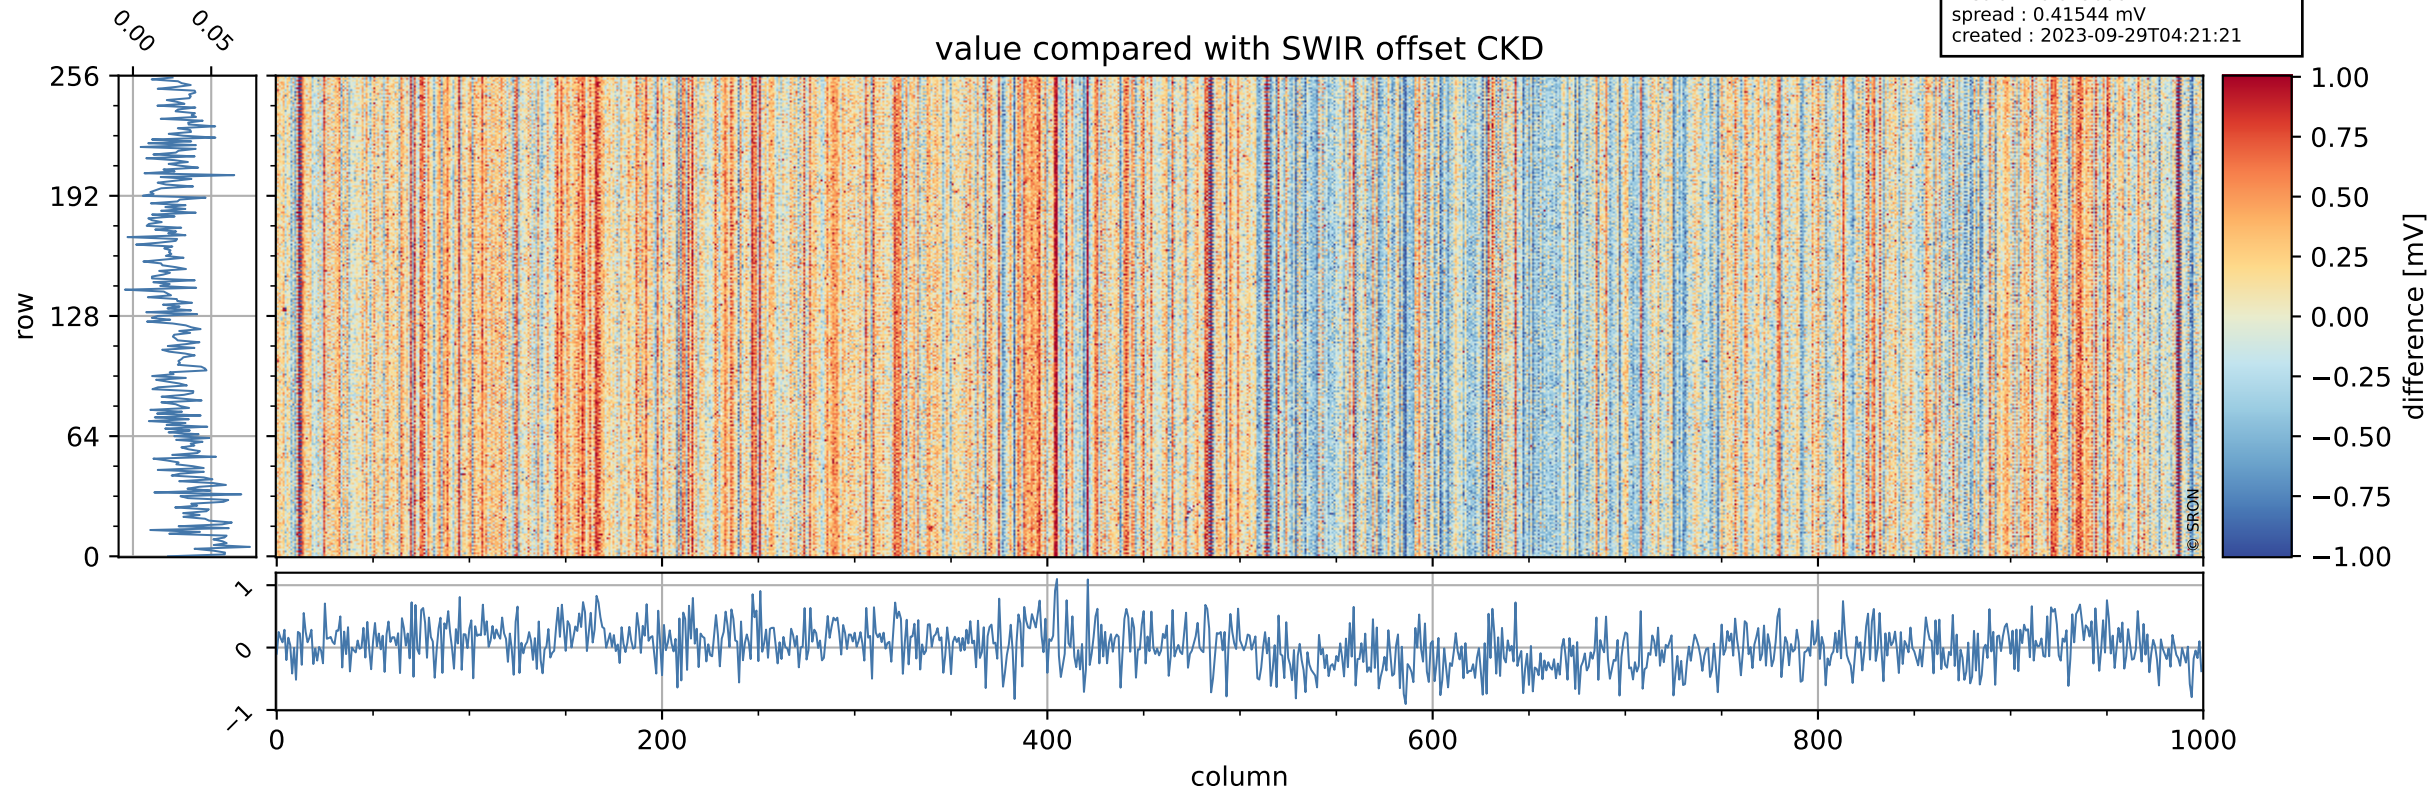

## value detector map

# Tropomi SWIR offset (official)

orbits : 20 in [30832, 30877]  
coverage : 2023-09-25 / 2023-09-28  
median : 28.516  $\mu\text{V}$   
spread : 14.458  $\mu\text{V}$   
created : 2023-09-29T04:21:21

# Tropomi SWIR offset (official)

orbits : 20 in [30832, 30877]  
coverage : 2023-09-25 / 2023-09-28  
median : 0.029666 mV  
spread : 0.41544 mV  
created : 2023-09-29T04:21:21

value compared with SWIR offset CKD

# Tropomi SWIR offset (official) ground-tracks of Sentinel-5P

orbits : 20 in [30832, 30877]  
coverage : 2023-09-25 / 2023-09-28  
created : 2023-09-29T04:21:21