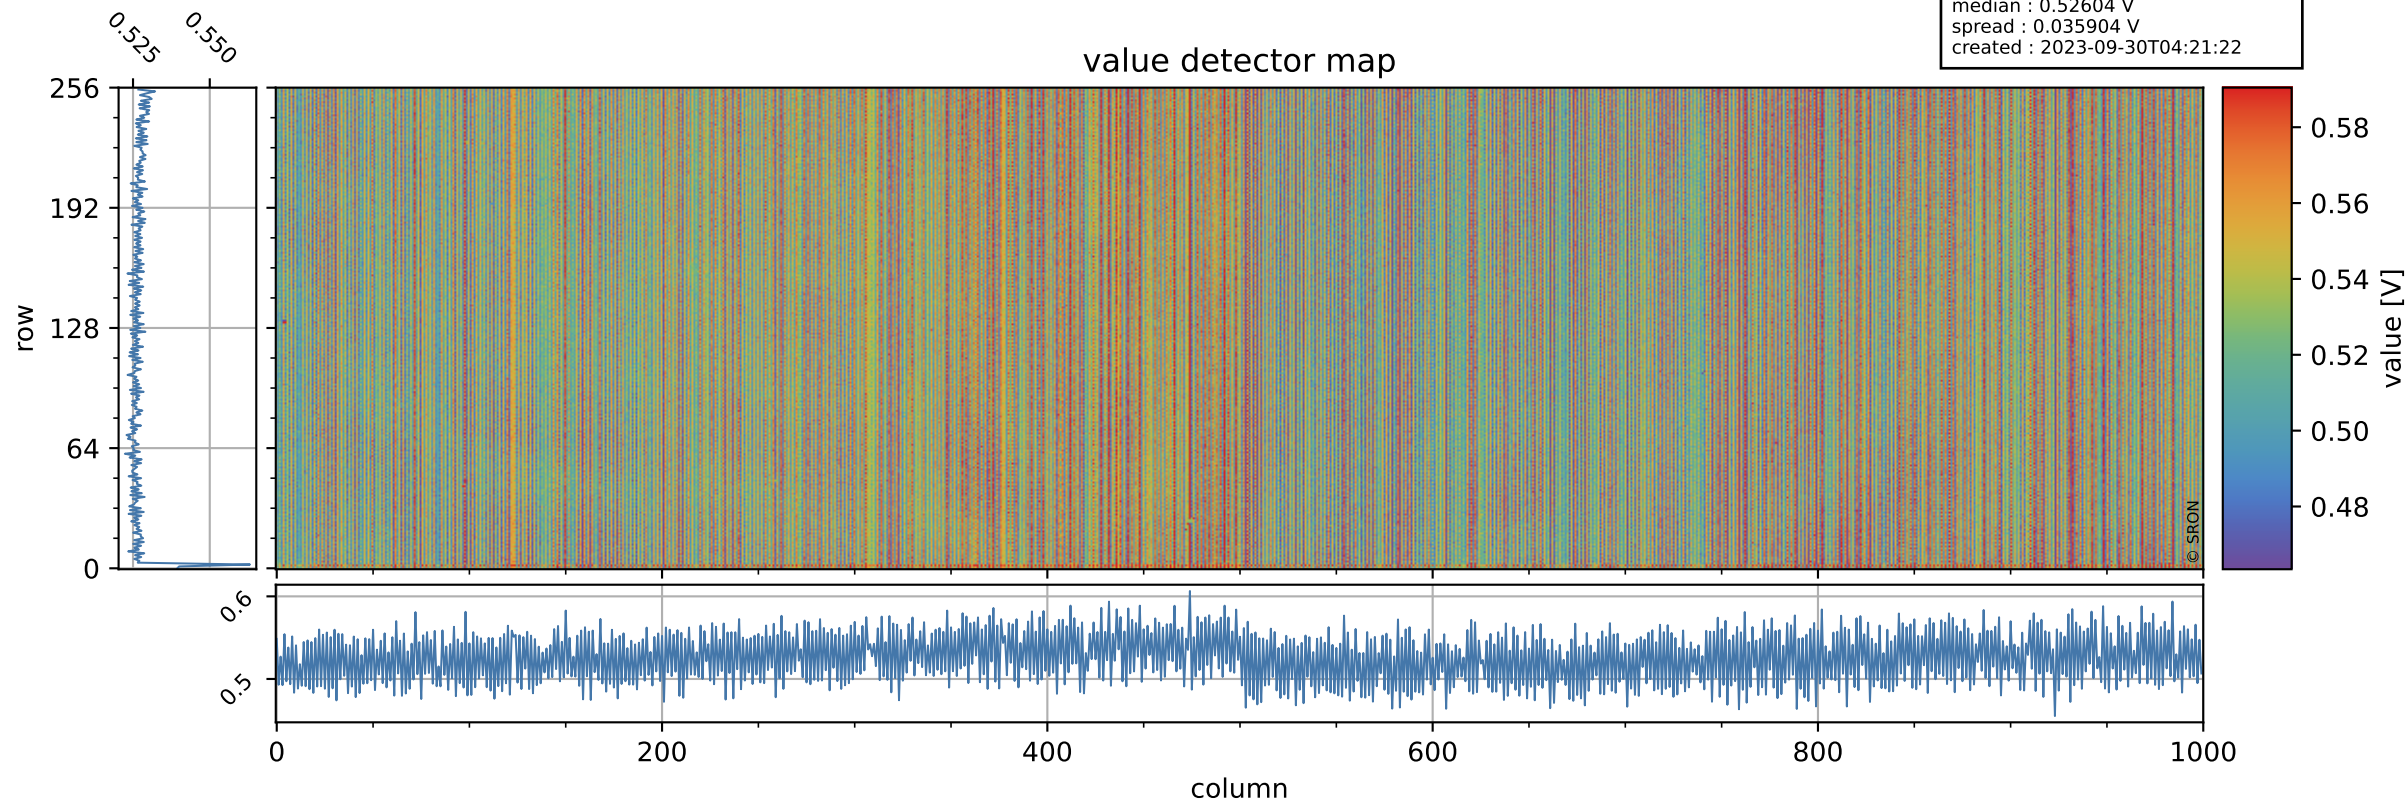

Tropomi SWIR offset (official)

orbits : 19 in [30847, 30892]
coverage : 2023-09-26 / 2023-09-29
median : 0.52604 V
spread : 0.035904 V
created : 2023-09-30T04:21:22

value detector map

Tropomi SWIR offset (official)

orbits : 19 in [30847, 30892]
coverage : 2023-09-26 / 2023-09-29
median : 29.169 μV
spread : 14.792 μV
created : 2023-09-30T04:21:22

Tropomi SWIR offset (official)

orbits : 19 in [30847, 30892]
coverage : 2023-09-26 / 2023-09-29
median : 0.029239 mV
spread : 0.41252 mV
created : 2023-09-30T04:21:22

value compared with SWIR offset CKD

Tropomi SWIR offset (official) ground-tracks of Sentinel-5P

orbits : 19 in [30847, 30892]
coverage : 2023-09-26 / 2023-09-29
created : 2023-09-30T04:21:23

Tropomi SWIR offset (official)

orbits : [2827, 30892]
coverage : 2018-04-30 / 2023-09-29
created : 2023-09-30T04:21:23

trend of detector median & temperatures