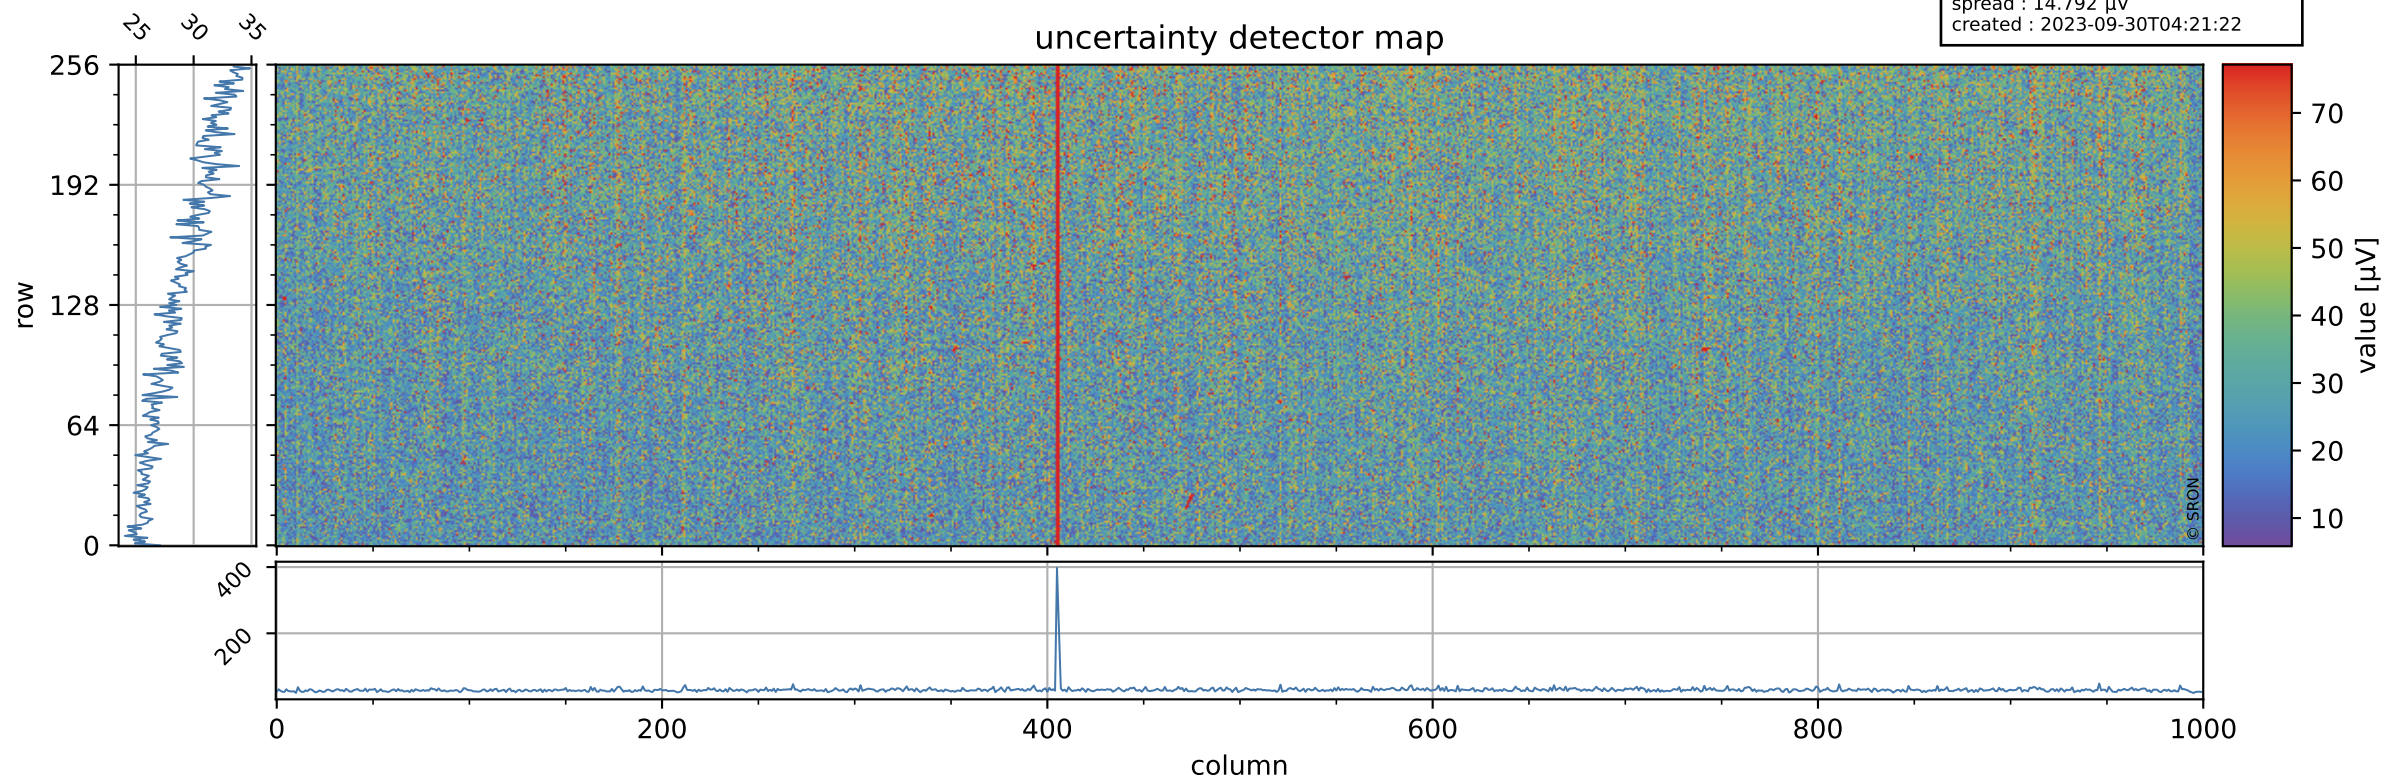

Tropomi SWIR offset (official)

orbits : 19 in [30847, 30892]
coverage : 2023-09-26 / 2023-09-29
median : 0.52604 V
spread : 0.035904 V
created : 2023-09-30T04:21:22

value detector map

Tropomi SWIR offset (official)

orbits : 19 in [30847, 30892]
coverage : 2023-09-26 / 2023-09-29
median : 29.169 μV
spread : 14.792 μV
created : 2023-09-30T04:21:22

Tropomi SWIR offset (official)

orbits : 19 in [30847, 30892]
coverage : 2023-09-26 / 2023-09-29
median : 0.029239 mV
spread : 0.41252 mV
created : 2023-09-30T04:21:22

value compared with SWIR offset CKD

Tropomi SWIR offset (official) ground-tracks of Sentinel-5P

orbits : 19 in [30847, 30892]
coverage : 2023-09-26 / 2023-09-29
created : 2023-09-30T04:21:23

Tropomi SWIR offset (official)

orbits : [2827, 30892]
coverage : 2018-04-30 / 2023-09-29
created : 2023-09-30T04:21:23

trend of detector median & temperatures