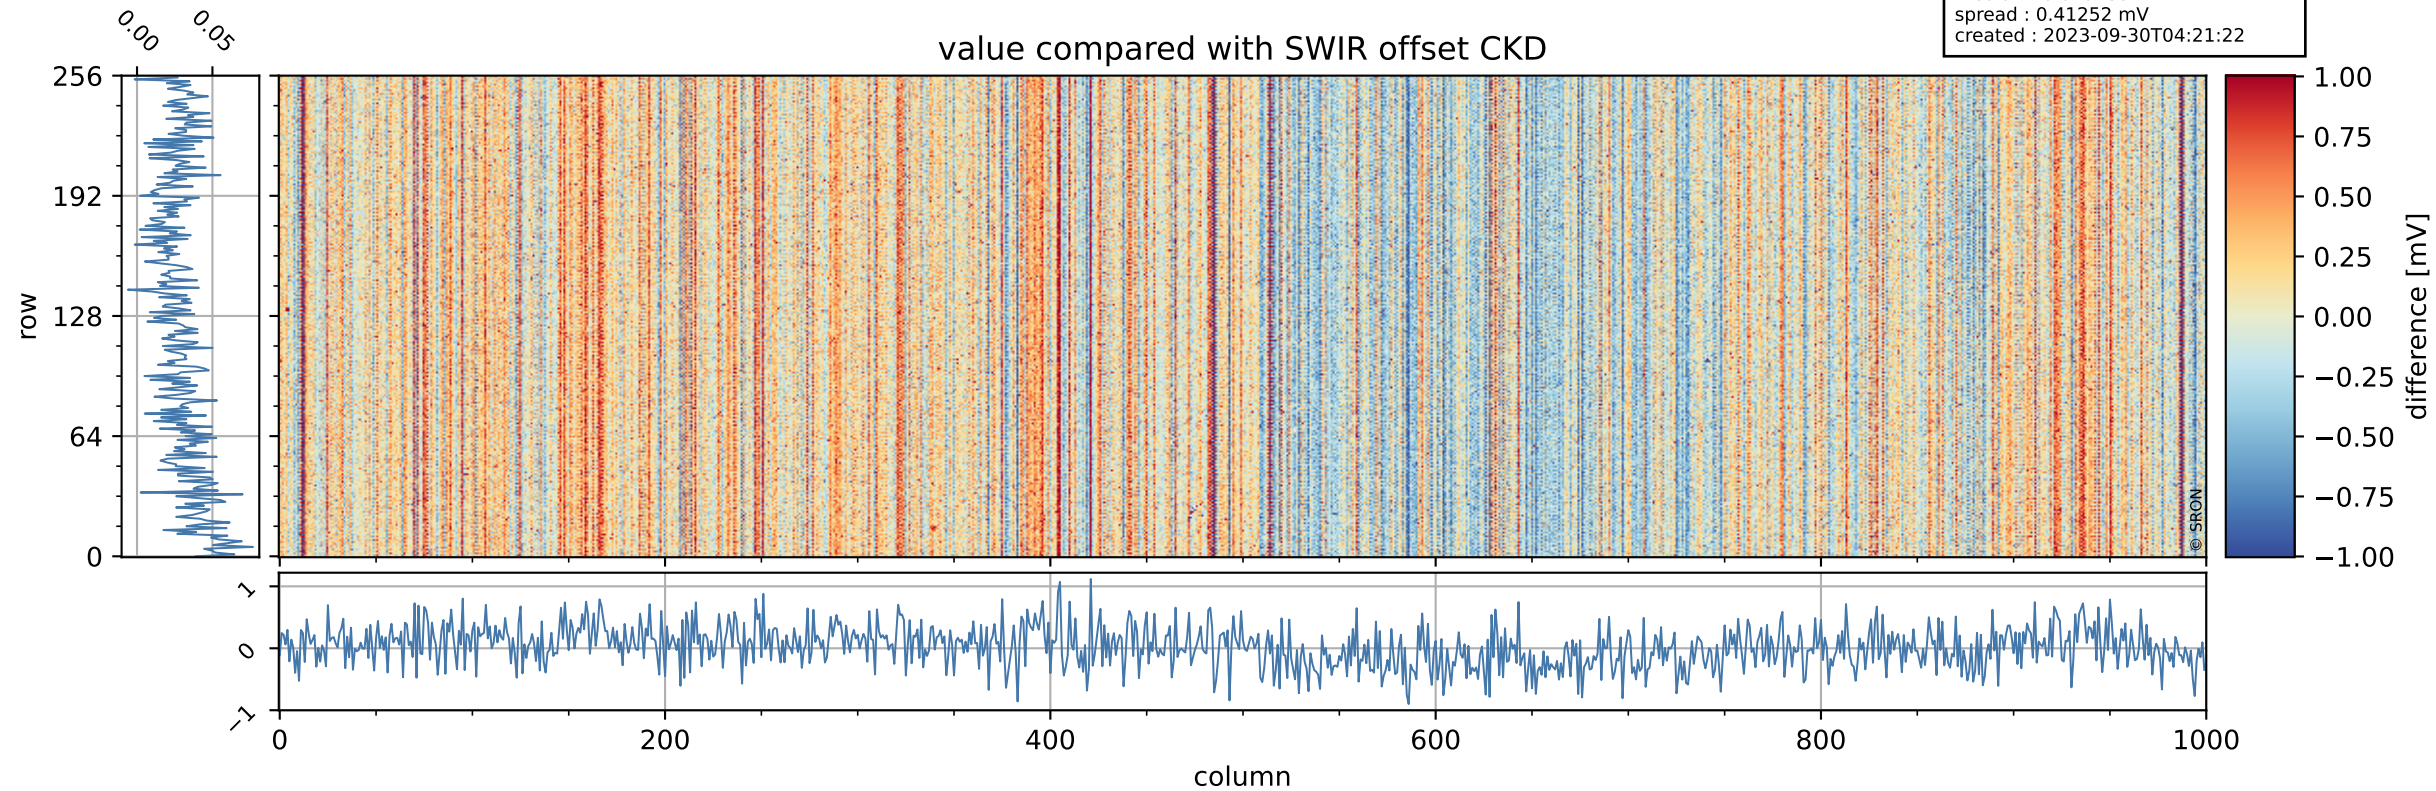

Tropomi SWIR offset (official)

orbits : 19 in [30847, 30892]
coverage : 2023-09-26 / 2023-09-29
median : 0.52604 V
spread : 0.035904 V
created : 2023-09-30T04:21:22

value detector map

Tropomi SWIR offset (official)

orbits : 19 in [30847, 30892]
coverage : 2023-09-26 / 2023-09-29
median : 29.169 μV
spread : 14.792 μV
created : 2023-09-30T04:21:22

Tropomi SWIR offset (official)

orbits : 19 in [30847, 30892]
coverage : 2023-09-26 / 2023-09-29
median : 0.029239 mV
spread : 0.41252 mV
created : 2023-09-30T04:21:22

value compared with SWIR offset CKD

Tropomi SWIR offset (official) ground-tracks of Sentinel-5P

orbits : 19 in [30847, 30892]
coverage : 2023-09-26 / 2023-09-29
created : 2023-09-30T04:21:23

Tropomi SWIR offset (official)

orbits : [2827, 30892]
coverage : 2018-04-30 / 2023-09-29
created : 2023-09-30T04:21:23

trend of detector median & temperatures