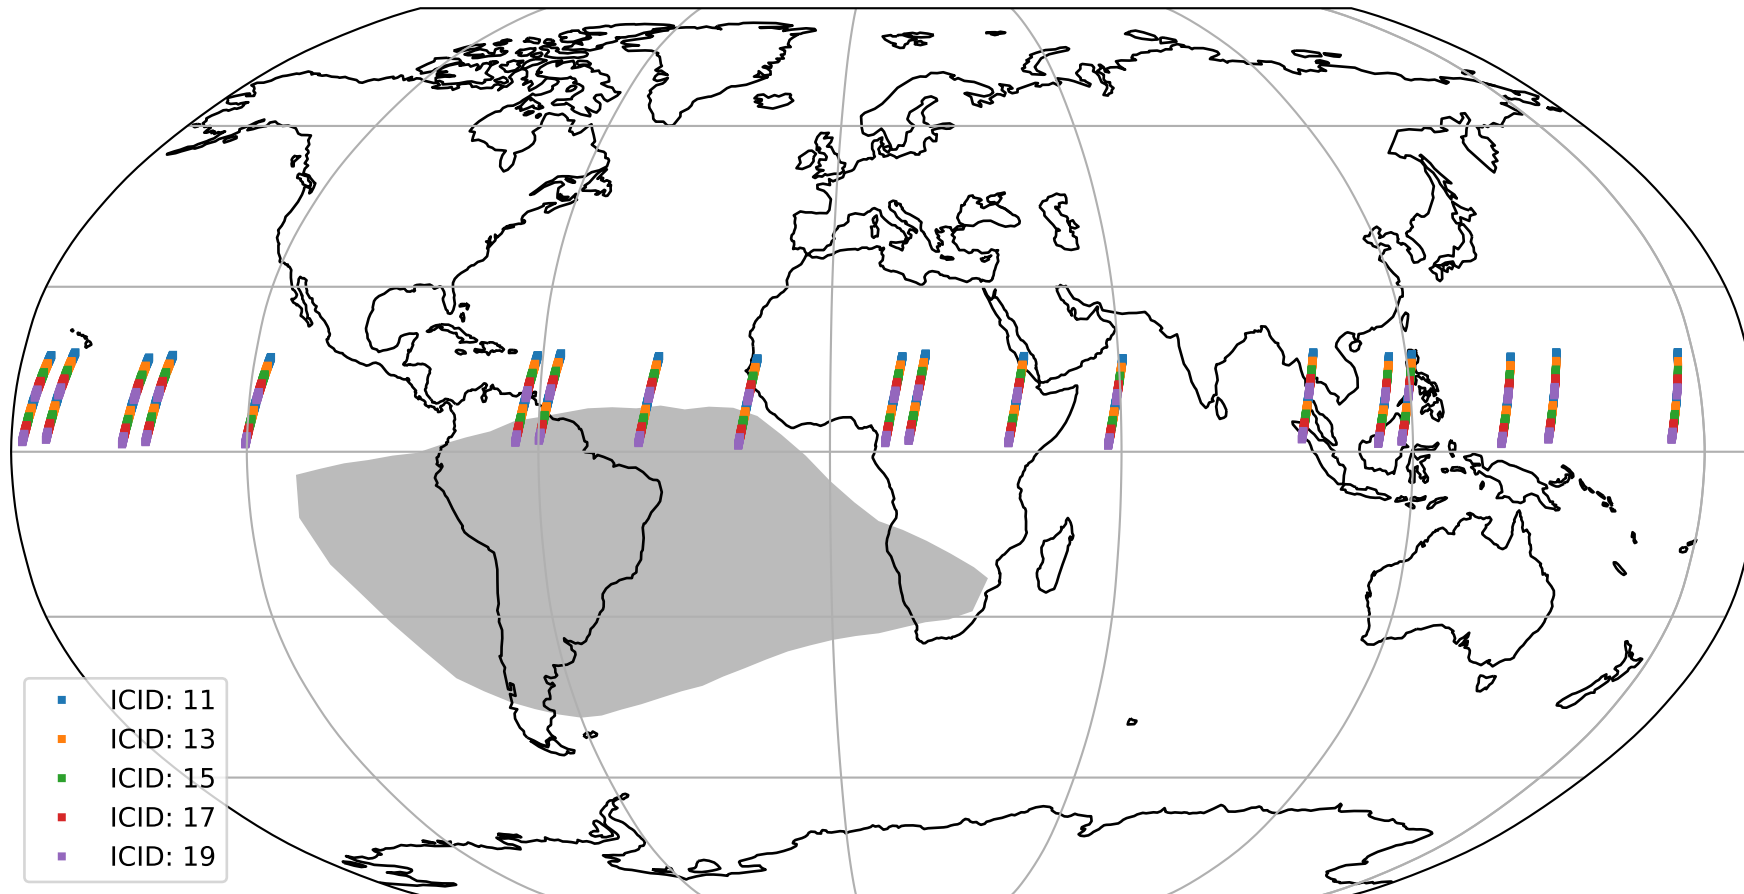

Tropomi SWIR offset (official)

orbits : 19 in [30847, 30892]
coverage : 2023-09-26 / 2023-09-29
median : 0.52604 V
spread : 0.035904 V
created : 2023-09-30T04:21:22

value detector map

Tropomi SWIR offset (official)

orbits : 19 in [30847, 30892]
coverage : 2023-09-26 / 2023-09-29
median : 29.169 μV
spread : 14.792 μV
created : 2023-09-30T04:21:22

Tropomi SWIR offset (official)

orbits : 19 in [30847, 30892]
coverage : 2023-09-26 / 2023-09-29
median : 0.029239 mV
spread : 0.41252 mV
created : 2023-09-30T04:21:22

value compared with SWIR offset CKD

Tropomi SWIR offset (official) ground-tracks of Sentinel-5P

orbits : 19 in [30847, 30892]
coverage : 2023-09-26 / 2023-09-29
created : 2023-09-30T04:21:23

Tropomi SWIR offset (official)

orbits : [2827, 30892]
coverage : 2018-04-30 / 2023-09-29
created : 2023-09-30T04:21:23

trend of detector median & temperatures