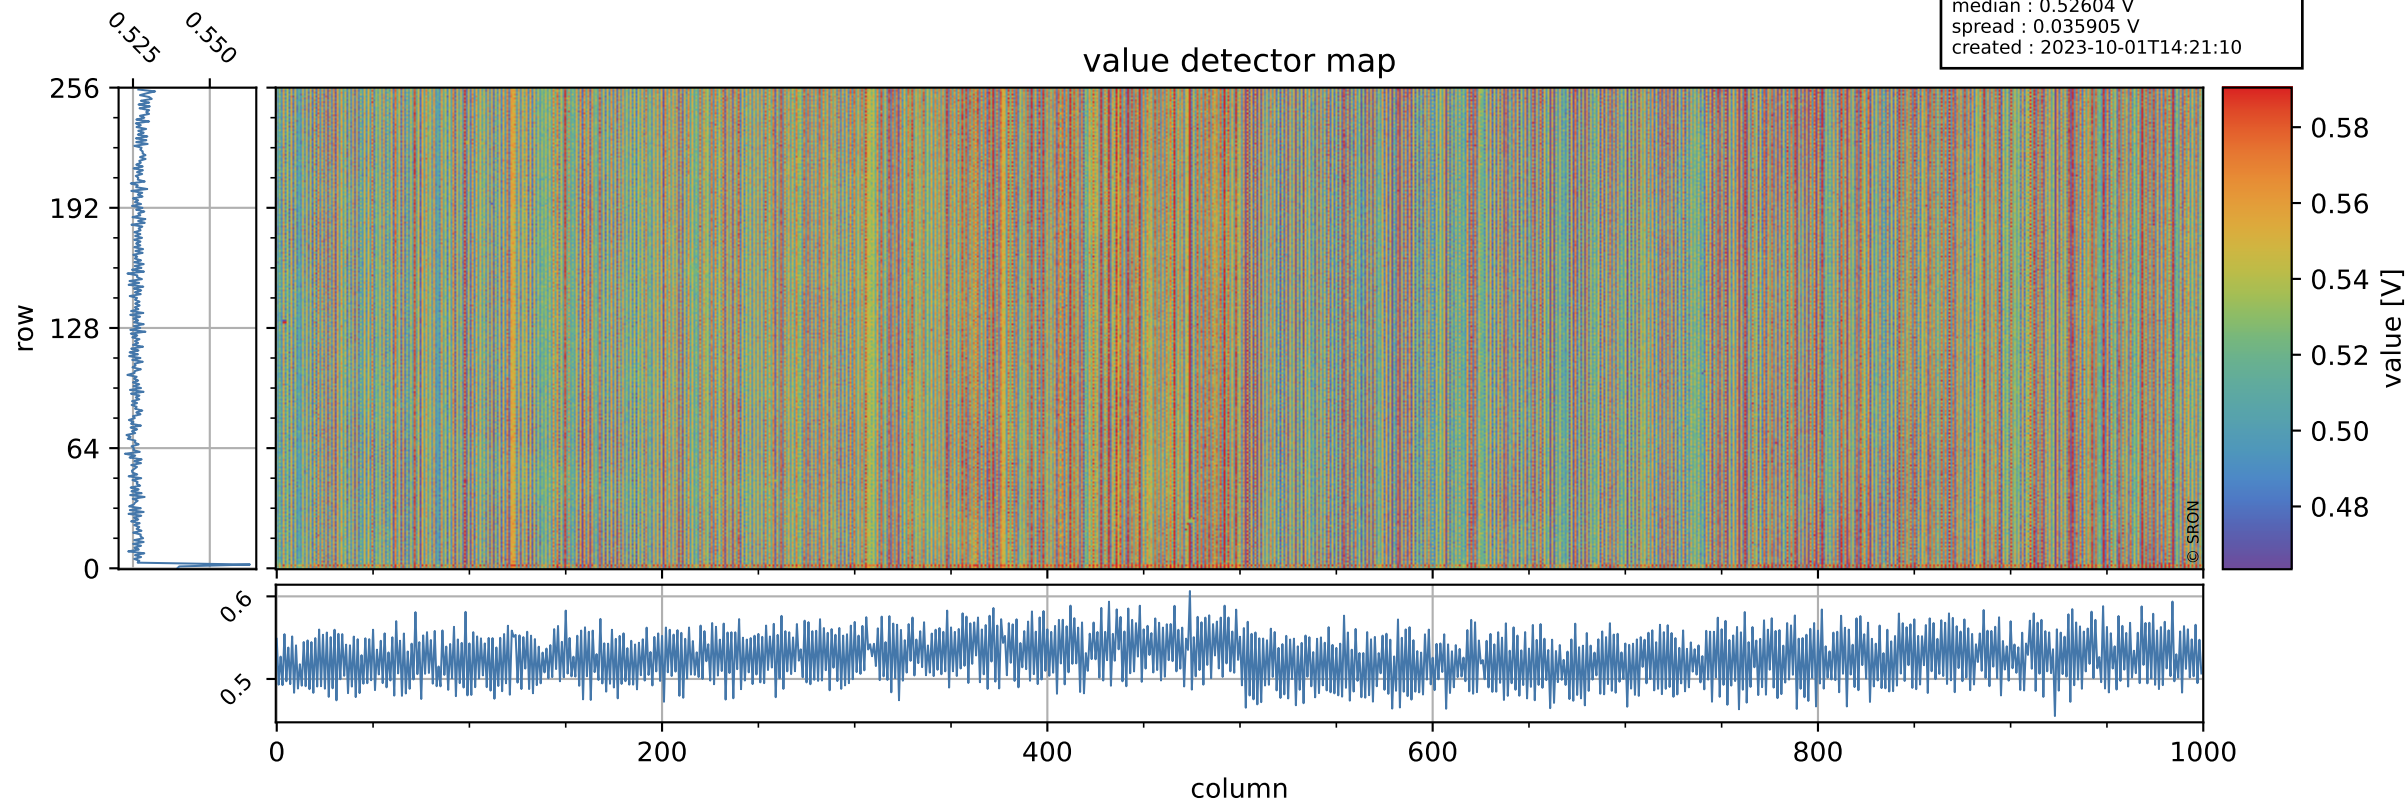

Tropomi SWIR offset (official)

orbits : 20 in [30862, 30907]
coverage : 2023-09-27 / 2023-09-30
median : 0.52604 V
spread : 0.035905 V
created : 2023-10-01T14:21:10

value detector map

Tropomi SWIR offset (official)

orbits : 20 in [30862, 30907]
coverage : 2023-09-27 / 2023-09-30
median : 28.451 μV
spread : 14.469 μV
created : 2023-10-01T14:21:10

Tropomi SWIR offset (official)

orbits : 20 in [30862, 30907]
coverage : 2023-09-27 / 2023-09-30
median : 0.027149 mV
spread : 0.4114 mV
created : 2023-10-01T14:21:11

value compared with SWIR offset CKD

Tropomi SWIR offset (official) ground-tracks of Sentinel-5P

orbits : 20 in [30862, 30907]
coverage : 2023-09-27 / 2023-09-30
created : 2023-10-01T14:21:11

Tropomi SWIR offset (official)

orbits : [2827, 30907]
coverage : 2018-04-30 / 2023-09-30
created : 2023-10-01T14:21:11

trend of detector median & temperatures