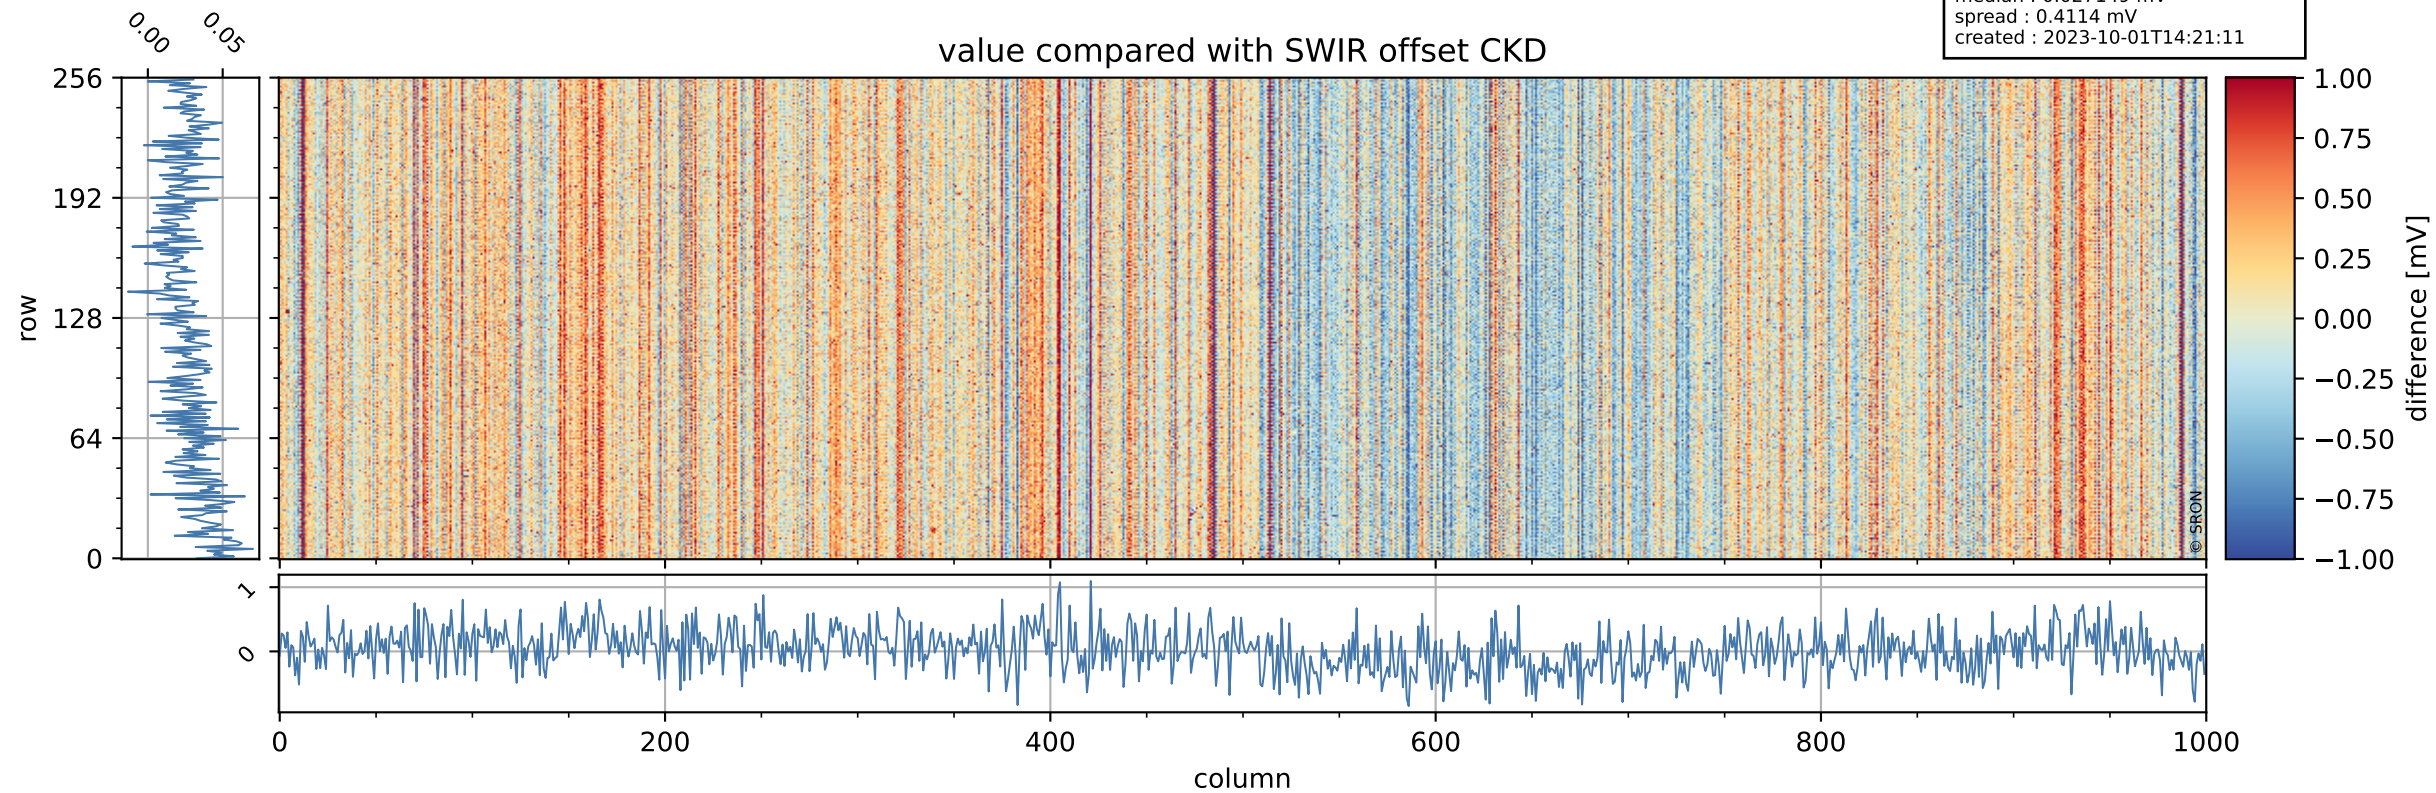

Tropomi SWIR offset (official)

orbits : 20 in [30862, 30907]
coverage : 2023-09-27 / 2023-09-30
median : 0.52604 V
spread : 0.035905 V
created : 2023-10-01T14:21:10

value detector map

Tropomi SWIR offset (official)

orbits : 20 in [30862, 30907]
coverage : 2023-09-27 / 2023-09-30
median : 28.451 μV
spread : 14.469 μV
created : 2023-10-01T14:21:10

Tropomi SWIR offset (official)

orbits : 20 in [30862, 30907]
coverage : 2023-09-27 / 2023-09-30
median : 0.027149 mV
spread : 0.4114 mV
created : 2023-10-01T14:21:11

value compared with SWIR offset CKD

Tropomi SWIR offset (official) ground-tracks of Sentinel-5P

orbits : 20 in [30862, 30907]
coverage : 2023-09-27 / 2023-09-30
created : 2023-10-01T14:21:11

Tropomi SWIR offset (official)

orbits : [2827, 30907]
coverage : 2018-04-30 / 2023-09-30
created : 2023-10-01T14:21:11

trend of detector median & temperatures