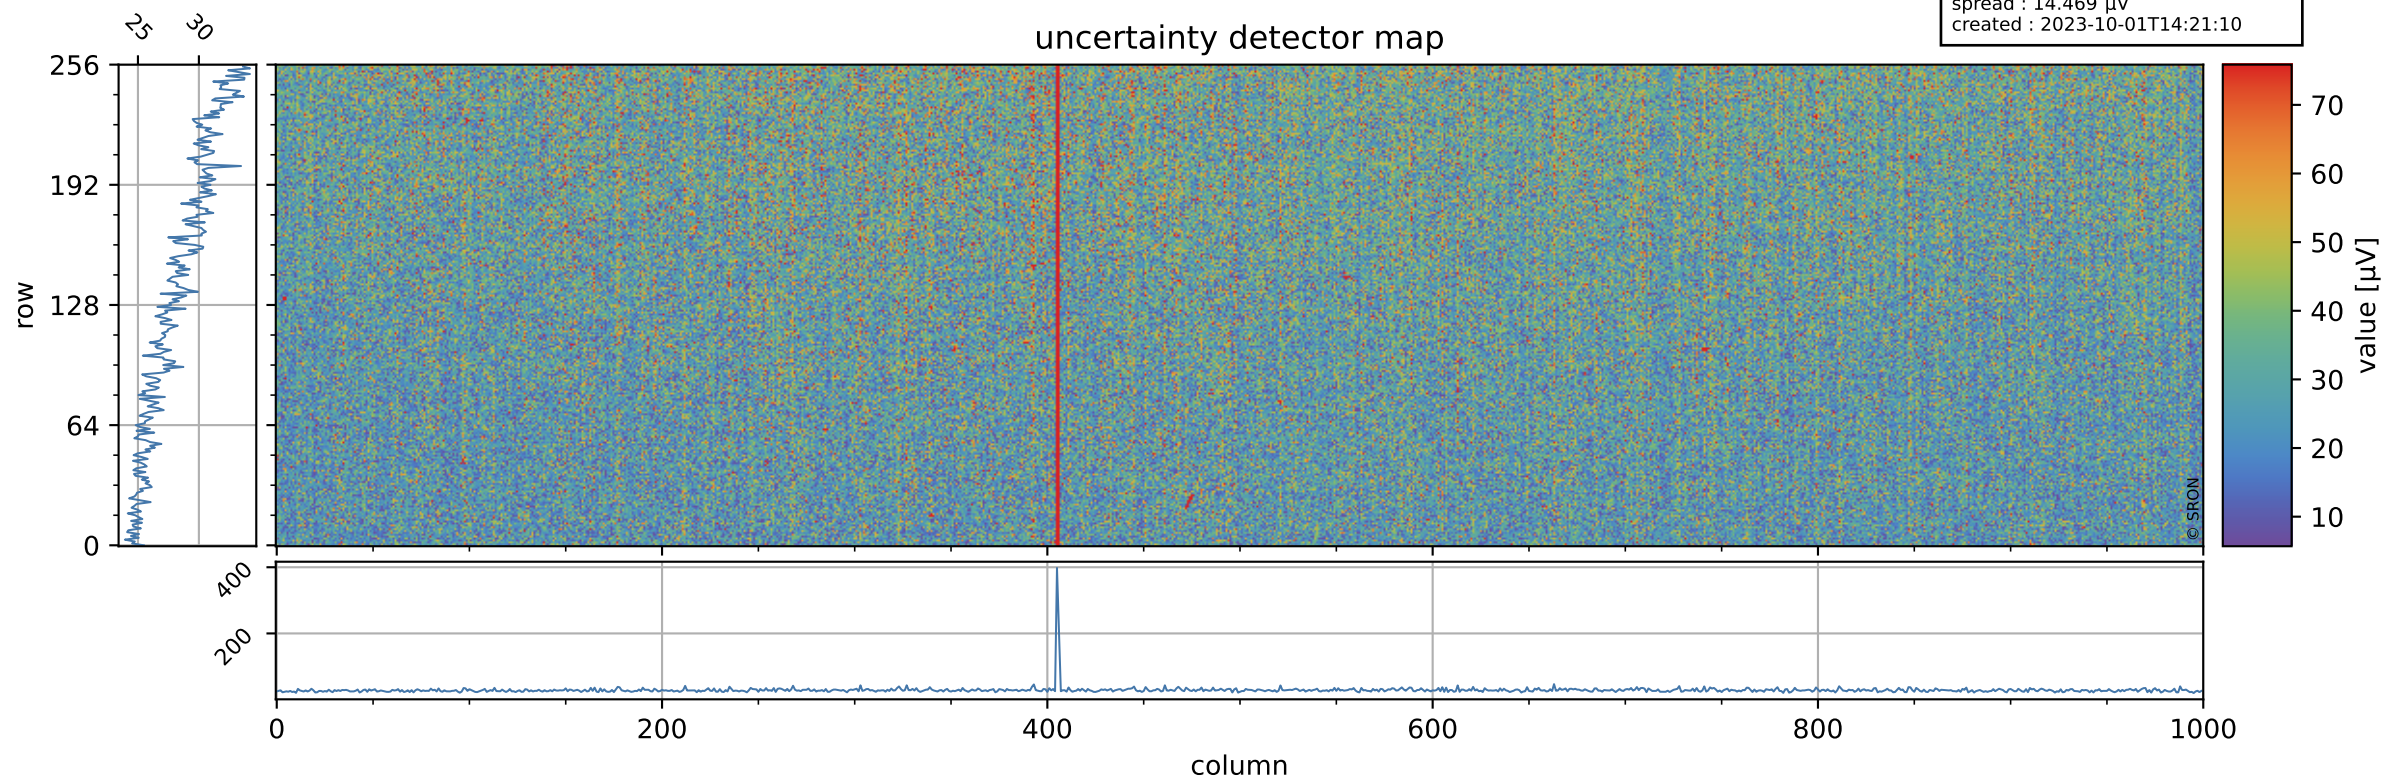

Tropomi SWIR offset (official)

orbits : 20 in [30862, 30907]
coverage : 2023-09-27 / 2023-09-30
median : 0.52604 V
spread : 0.035905 V
created : 2023-10-01T14:21:10

value detector map

Tropomi SWIR offset (official)

orbits : 20 in [30862, 30907]
coverage : 2023-09-27 / 2023-09-30
median : 28.451 μV
spread : 14.469 μV
created : 2023-10-01T14:21:10

Tropomi SWIR offset (official)

orbits : 20 in [30862, 30907]
coverage : 2023-09-27 / 2023-09-30
median : 0.027149 mV
spread : 0.4114 mV
created : 2023-10-01T14:21:11

value compared with SWIR offset CKD

Tropomi SWIR offset (official) ground-tracks of Sentinel-5P

orbits : 20 in [30862, 30907]
coverage : 2023-09-27 / 2023-09-30
created : 2023-10-01T14:21:11

Tropomi SWIR offset (official)

orbits : [2827, 30907]
coverage : 2018-04-30 / 2023-09-30
created : 2023-10-01T14:21:11

trend of detector median & temperatures