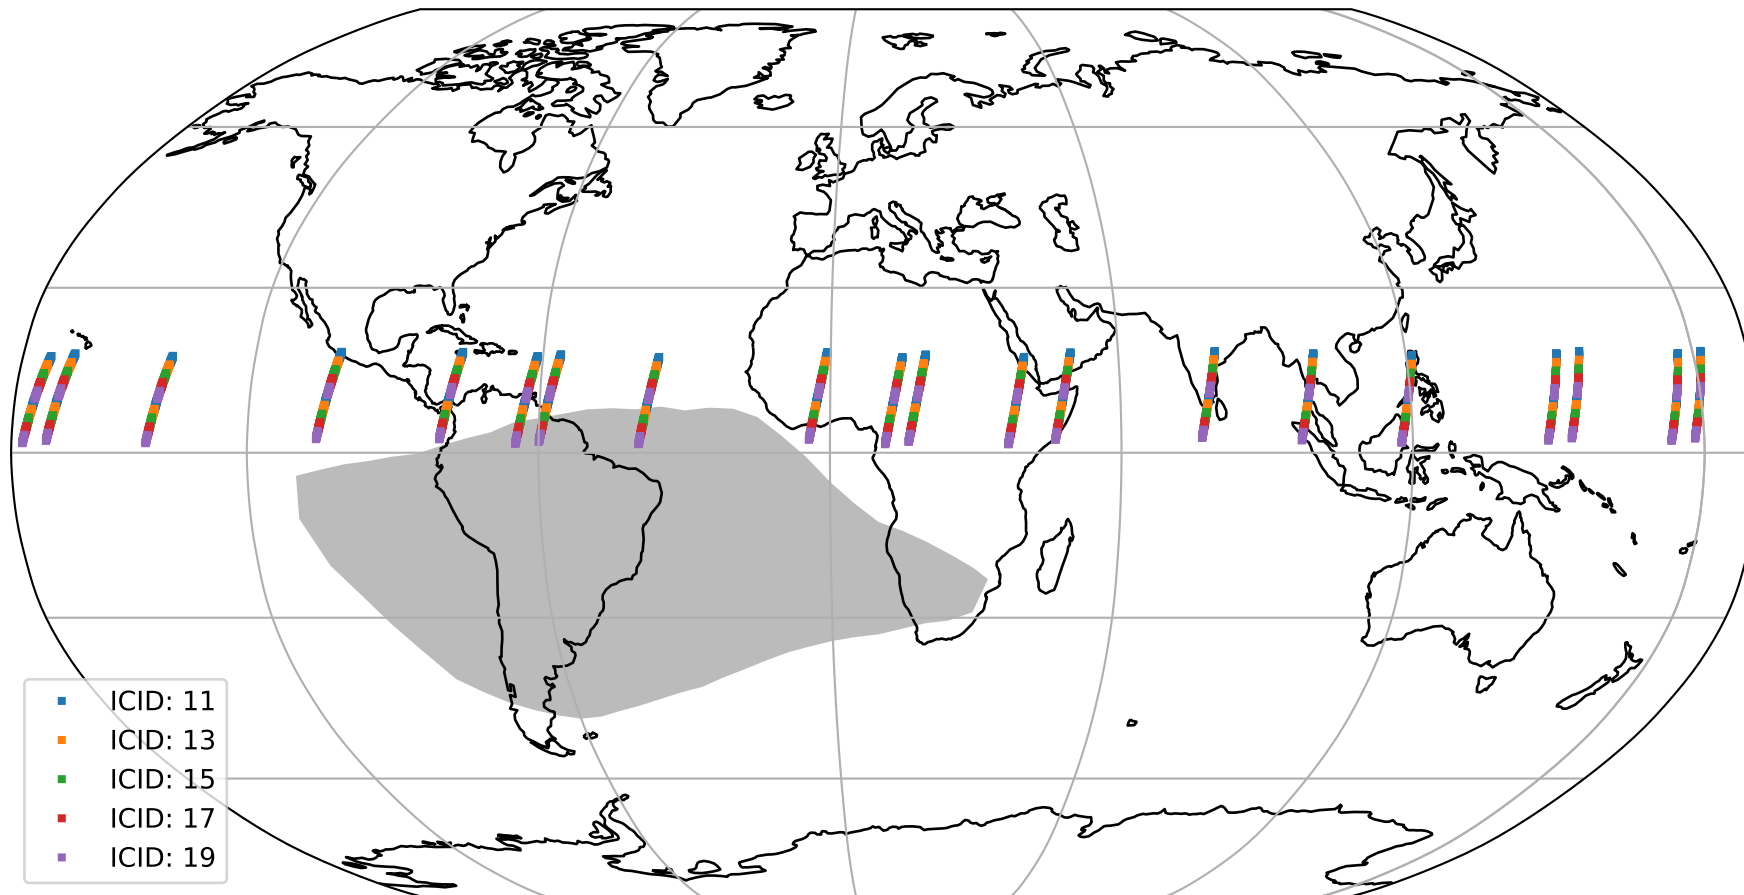

Tropomi SWIR offset (official)

orbits : 20 in [30862, 30907]
coverage : 2023-09-27 / 2023-09-30
median : 0.52604 V
spread : 0.035905 V
created : 2023-10-01T14:21:10

value detector map

Tropomi SWIR offset (official)

orbits : 20 in [30862, 30907]
coverage : 2023-09-27 / 2023-09-30
median : 28.451 μV
spread : 14.469 μV
created : 2023-10-01T14:21:10

Tropomi SWIR offset (official)

orbits : 20 in [30862, 30907]
coverage : 2023-09-27 / 2023-09-30
median : 0.027149 mV
spread : 0.4114 mV
created : 2023-10-01T14:21:11

value compared with SWIR offset CKD

Tropomi SWIR offset (official) ground-tracks of Sentinel-5P

orbits : 20 in [30862, 30907]
coverage : 2023-09-27 / 2023-09-30
created : 2023-10-01T14:21:11

Tropomi SWIR offset (official)

orbits : [2827, 30907]
coverage : 2018-04-30 / 2023-09-30
created : 2023-10-01T14:21:11

trend of detector median & temperatures