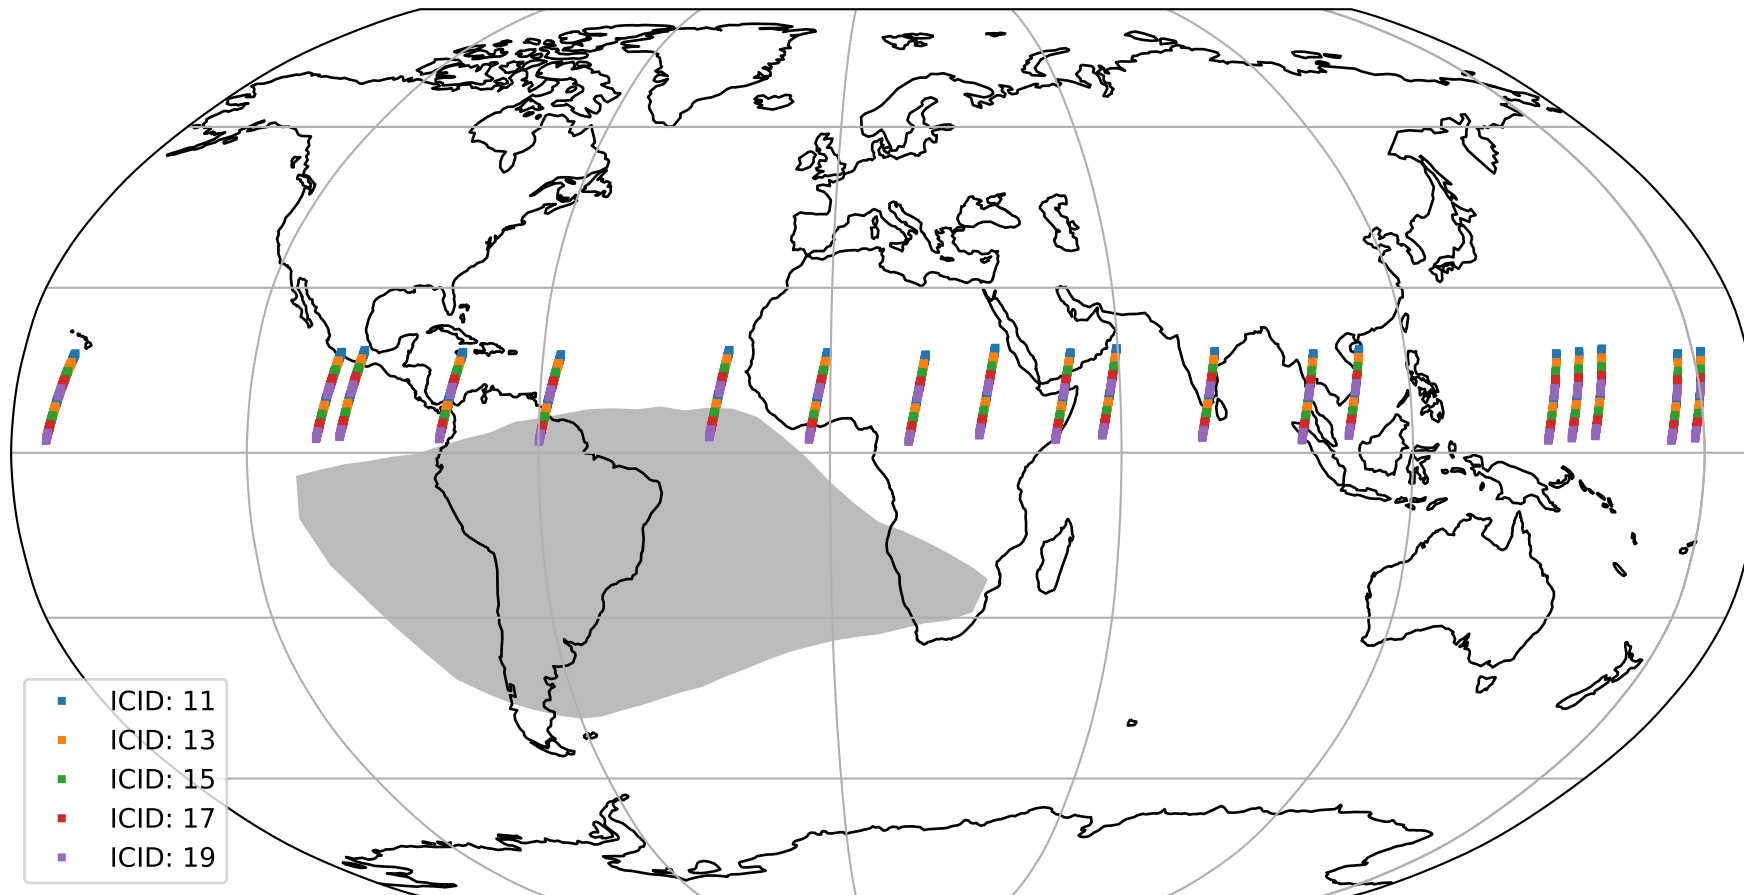

# Tropomi SWIR offset (official)

orbits : 19 in [30877, 30922]  
coverage : 2023-09-28 / 2023-10-01  
median : 28.395  $\mu\text{V}$   
spread : 14.406  $\mu\text{V}$   
created : 2023-10-02T04:21:16

# Tropomi SWIR offset (official)

orbits : 19 in [30877, 30922]  
coverage : 2023-09-28 / 2023-10-01  
median : 0.029215 mV  
spread : 0.41038 mV  
created : 2023-10-02T04:21:16

value compared with SWIR offset CKD

# Tropomi SWIR offset (official) ground-tracks of Sentinel-5P

orbits : 19 in [30877, 30922]  
coverage : 2023-09-28 / 2023-10-01  
created : 2023-10-02T04:21:16

# Tropomi SWIR offset (official)

orbits : [2827, 30922]  
coverage : 2018-04-30 / 2023-10-01  
created : 2023-10-02T04:21:17