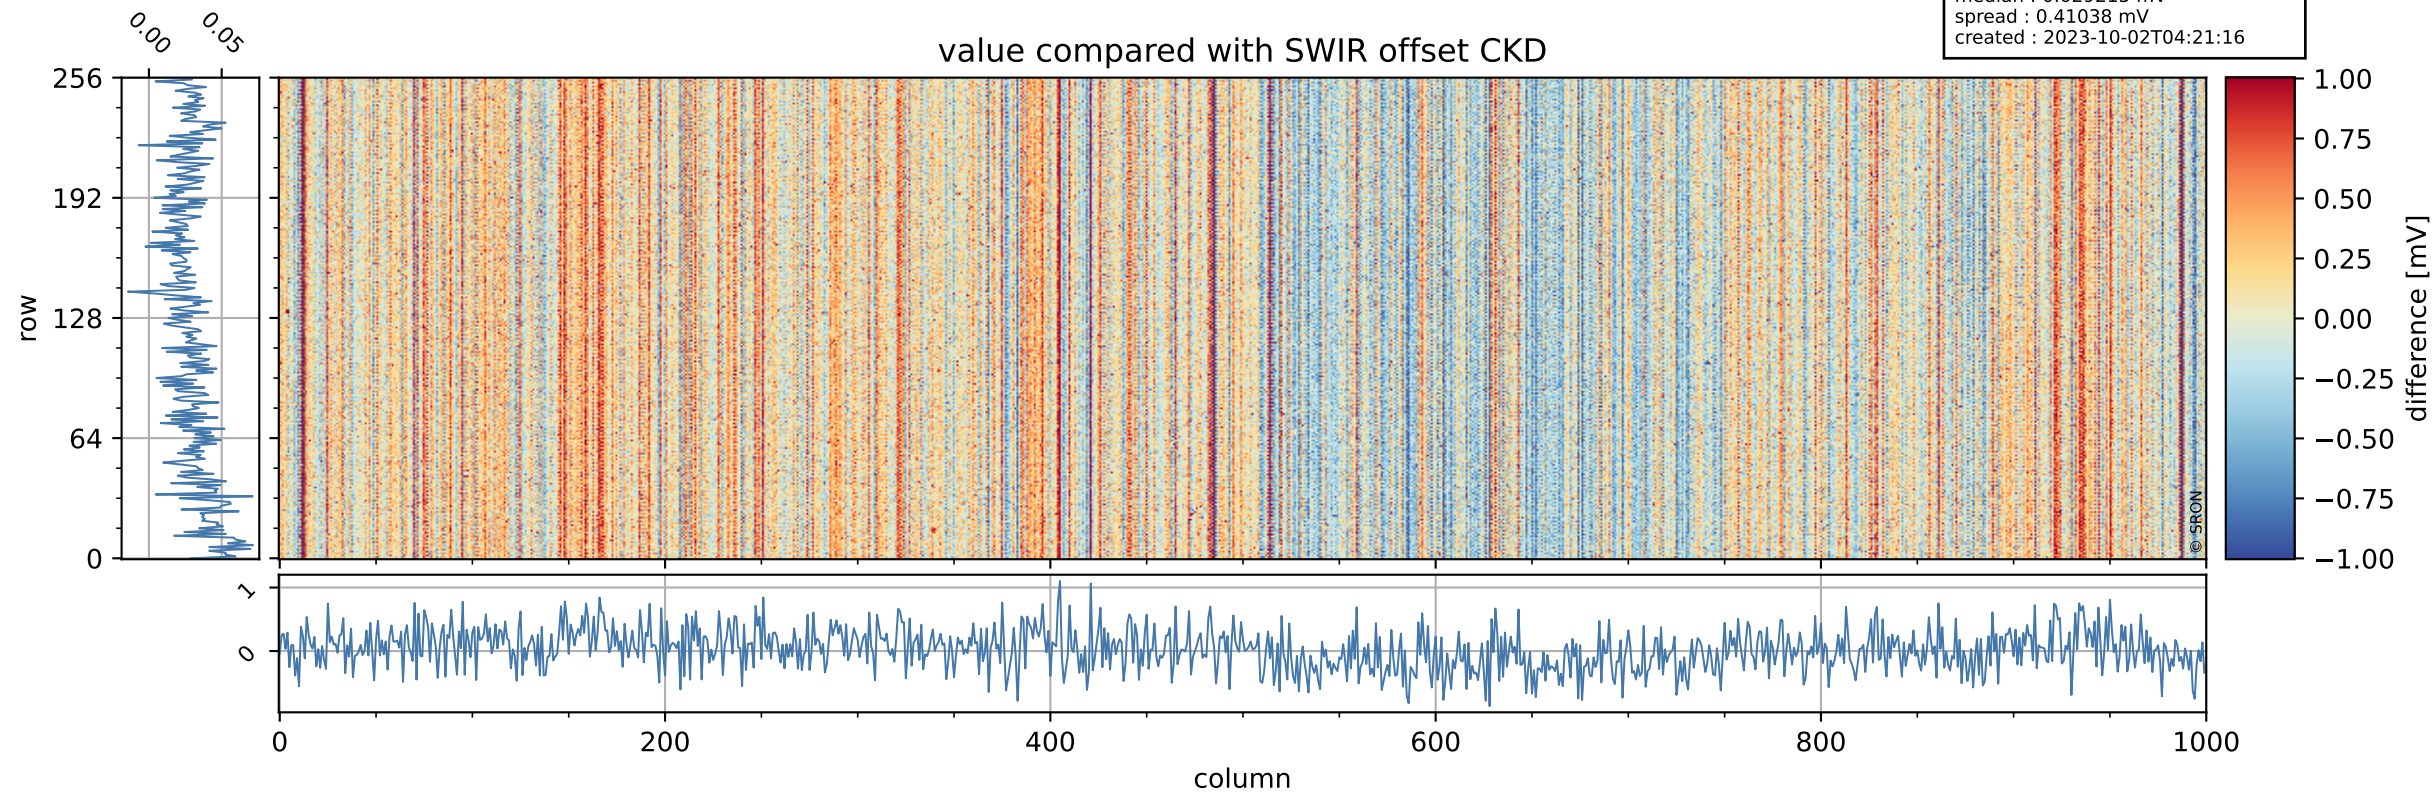

## value detector map

# Tropomi SWIR offset (official)

orbits : 19 in [30877, 30922]  
coverage : 2023-09-28 / 2023-10-01  
median : 28.395  $\mu\text{V}$   
spread : 14.406  $\mu\text{V}$   
created : 2023-10-02T04:21:16

# Tropomi SWIR offset (official)

orbits : 19 in [30877, 30922]  
coverage : 2023-09-28 / 2023-10-01  
median : 0.029215 mV  
spread : 0.41038 mV  
created : 2023-10-02T04:21:16

value compared with SWIR offset CKD

# Tropomi SWIR offset (official) ground-tracks of Sentinel-5P

orbits : 19 in [30877, 30922]  
coverage : 2023-09-28 / 2023-10-01  
created : 2023-10-02T04:21:16