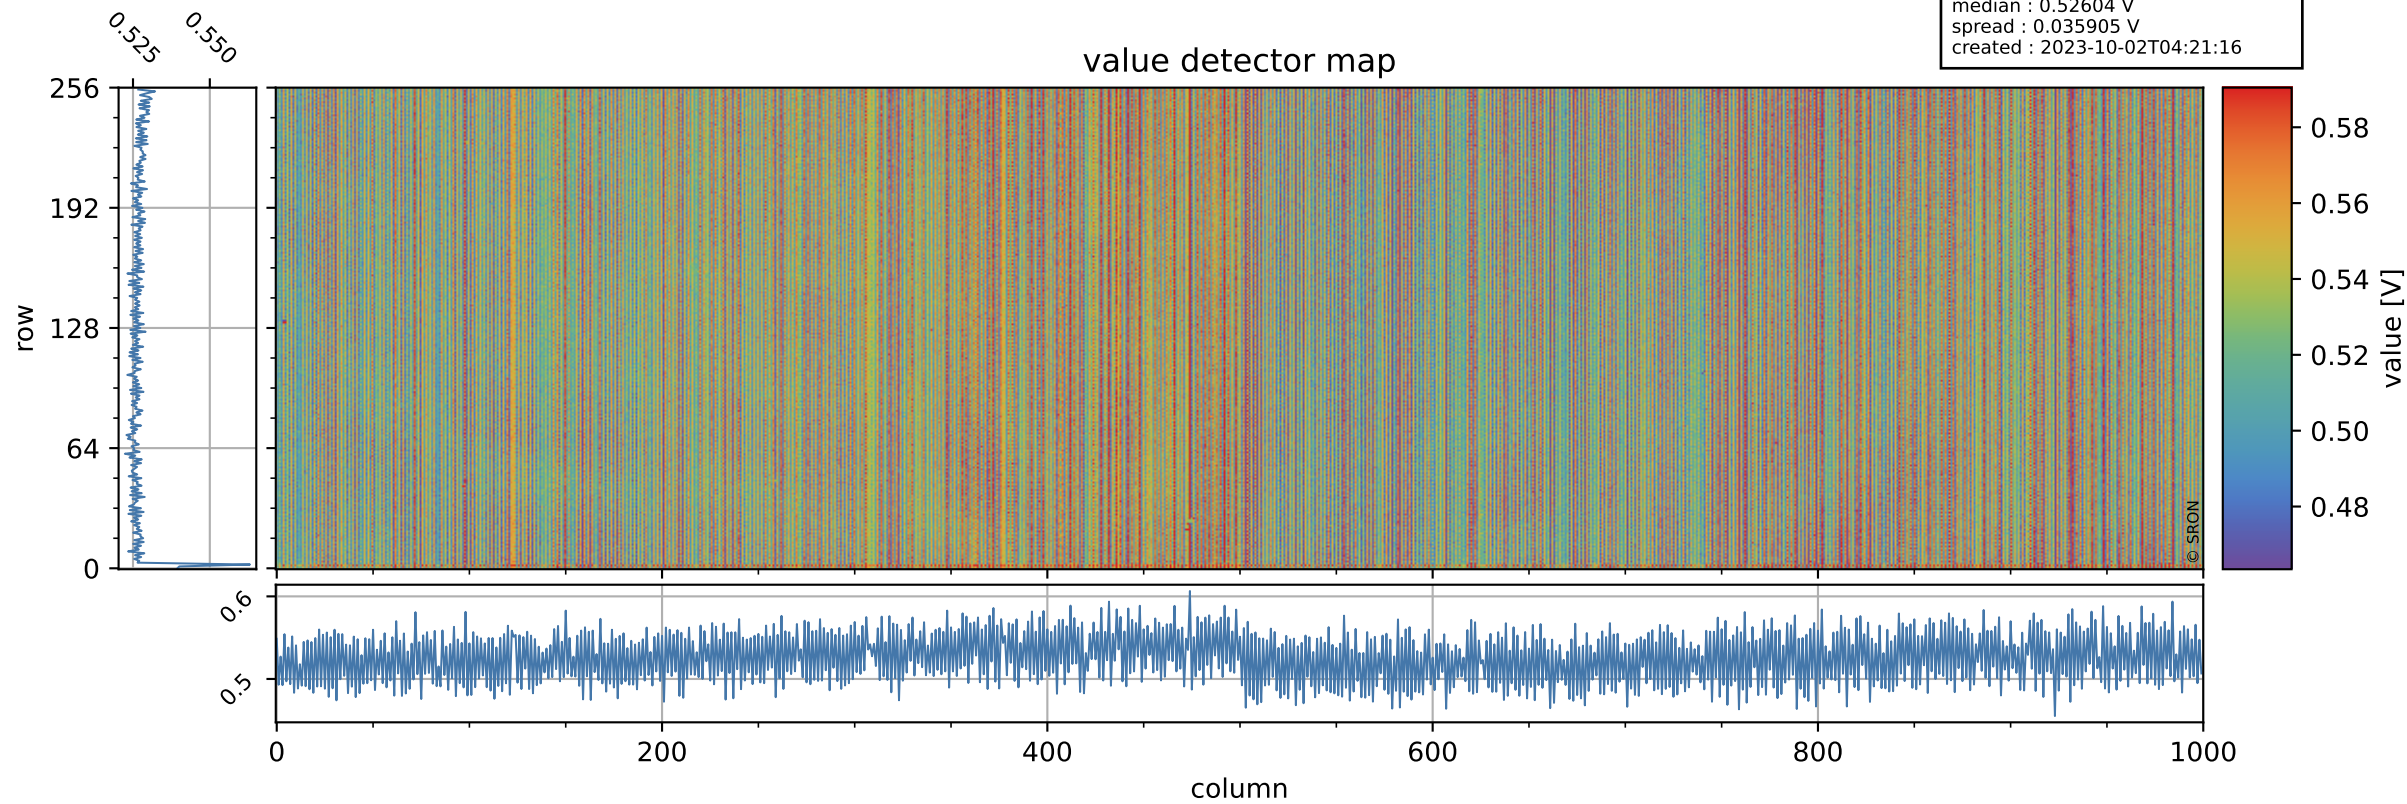

# Tropomi SWIR offset (official)

orbits : 19 in [30877, 30922]  
coverage : 2023-09-28 / 2023-10-01  
median : 0.52604 V  
spread : 0.035905 V  
created : 2023-10-02T04:21:16

## value detector map

# Tropomi SWIR offset (official)

orbits : 19 in [30877, 30922]  
coverage : 2023-09-28 / 2023-10-01  
median : 28.395  $\mu\text{V}$   
spread : 14.406  $\mu\text{V}$   
created : 2023-10-02T04:21:16

# Tropomi SWIR offset (official) ground-tracks of Sentinel-5P

orbits : 19 in [30877, 30922]  
coverage : 2023-09-28 / 2023-10-01  
created : 2023-10-02T04:21:16