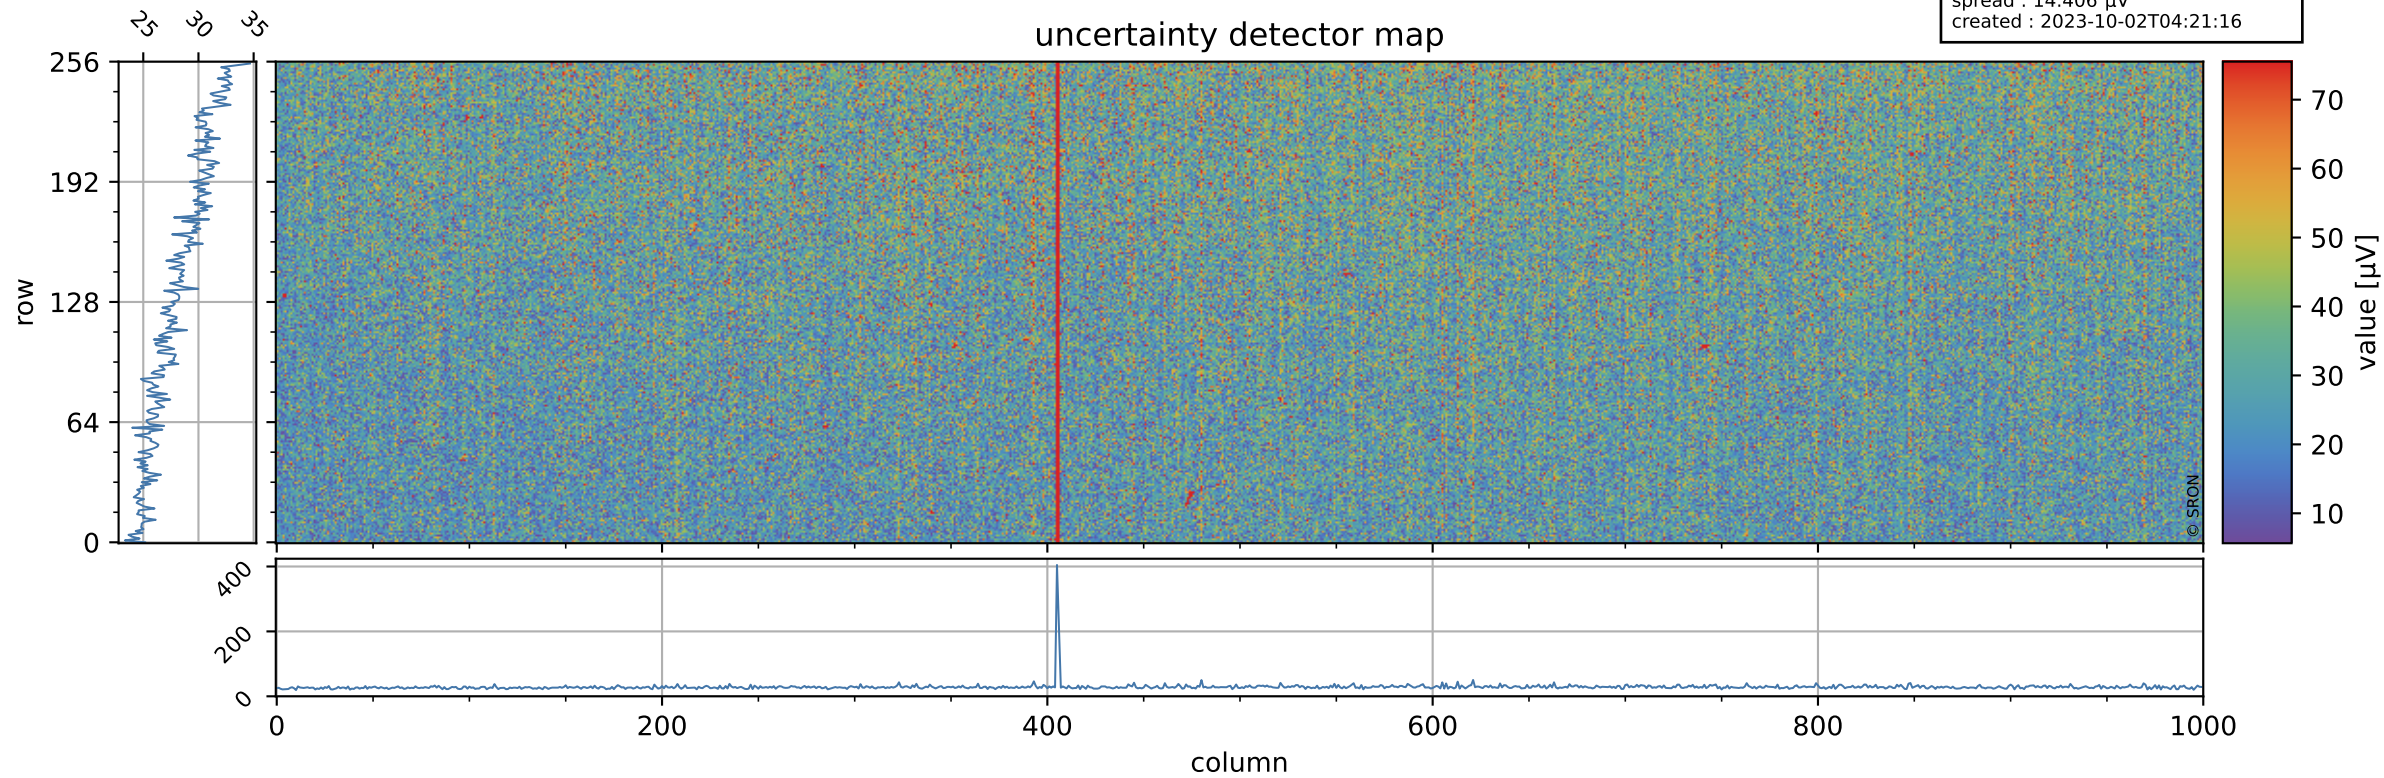

# Tropomi SWIR offset (official)

orbits : 19 in [30877, 30922]  
coverage : 2023-09-28 / 2023-10-01  
median : 0.52604 V  
spread : 0.035905 V  
created : 2023-10-02T04:21:16

## value detector map

# Tropomi SWIR offset (official)

orbits : 19 in [30877, 30922]  
coverage : 2023-09-28 / 2023-10-01  
median : 28.395  $\mu\text{V}$   
spread : 14.406  $\mu\text{V}$   
created : 2023-10-02T04:21:16

# Tropomi SWIR offset (official) ground-tracks of Sentinel-5P

orbits : 19 in [30877, 30922]  
coverage : 2023-09-28 / 2023-10-01  
created : 2023-10-02T04:21:16