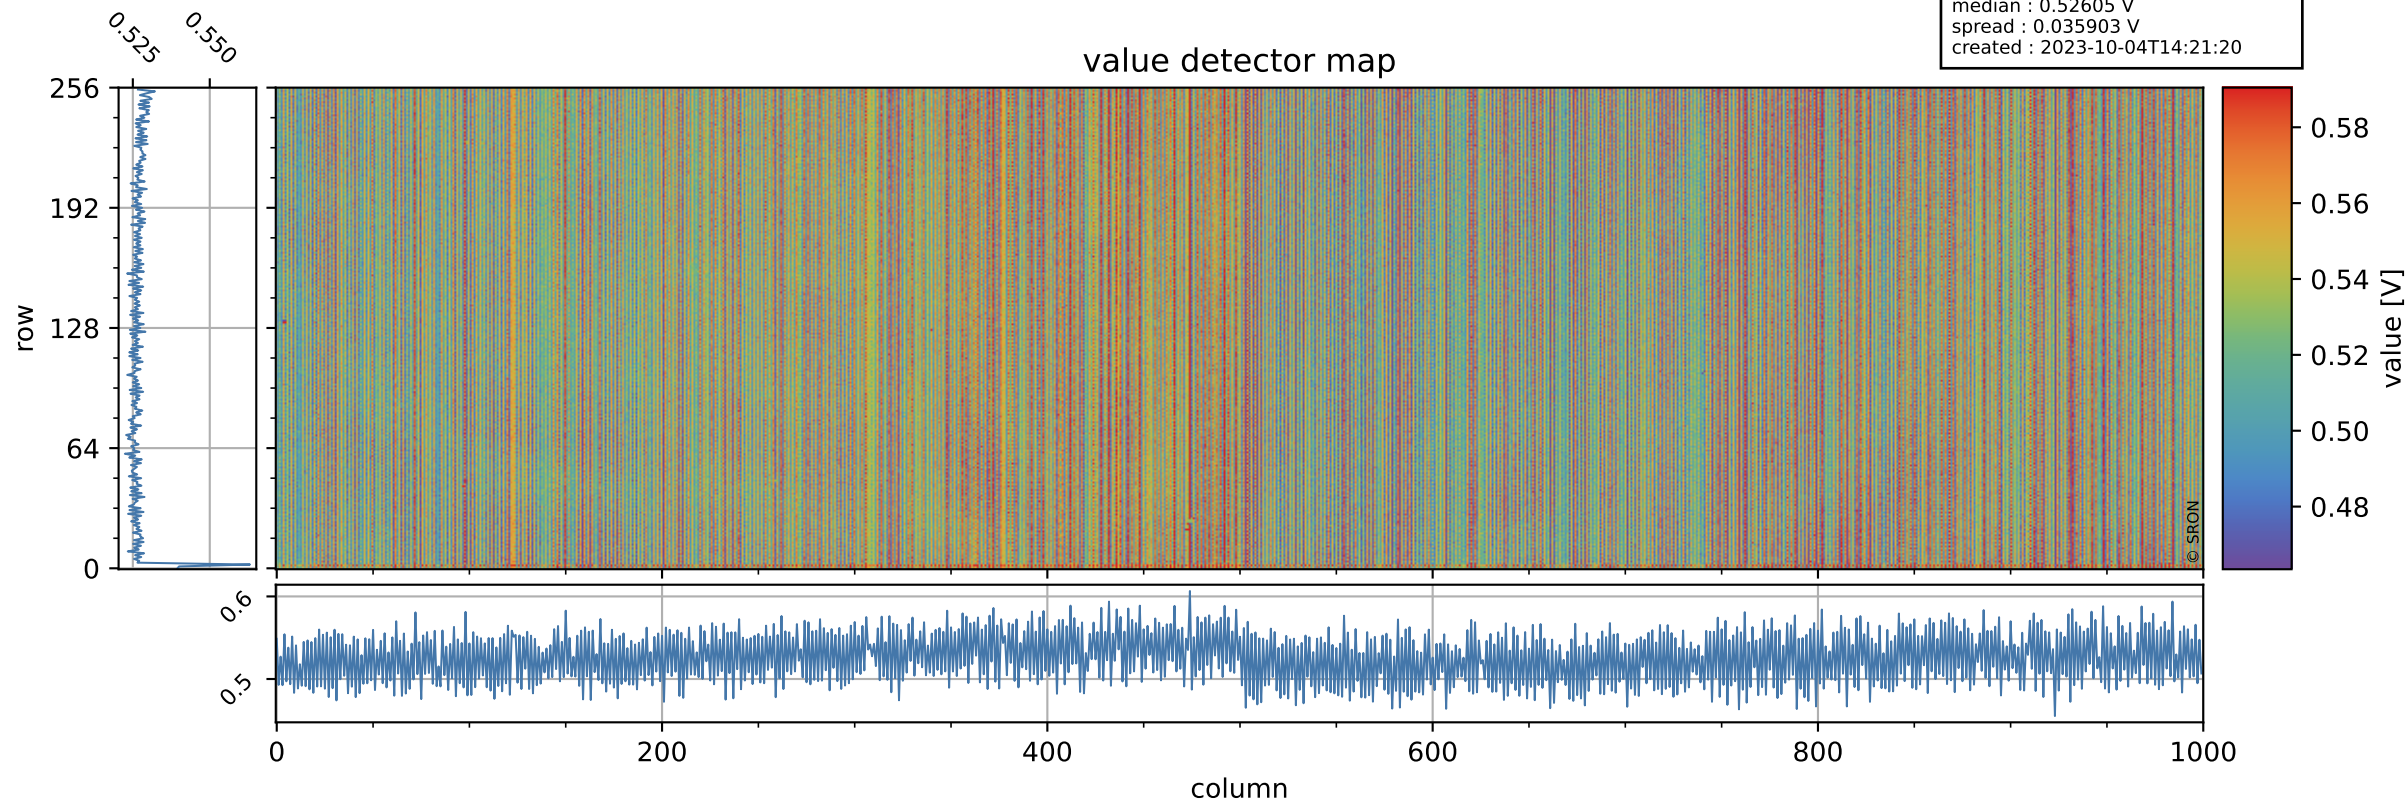

Tropomi SWIR offset (official)

orbits : 18 in [30907, 30952]
coverage : 2023-10-01 / 2023-10-04
median : 0.52605 V
spread : 0.035903 V
created : 2023-10-04T14:21:20

value detector map

Tropomi SWIR offset (official)

orbits : 18 in [30907, 30952]
coverage : 2023-10-01 / 2023-10-04
median : 28.78 μV
spread : 14.589 μV
created : 2023-10-04T14:21:20

Tropomi SWIR offset (official)

orbits : 18 in [30907, 30952]
coverage : 2023-10-01 / 2023-10-04
median : 0.042354 mV
spread : 0.41051 mV
created : 2023-10-04T14:21:20

value compared with SWIR offset CKD

Tropomi SWIR offset (official) ground-tracks of Sentinel-5P

orbits : 18 in [30907, 30952]
coverage : 2023-10-01 / 2023-10-04
created : 2023-10-04T14:21:21

Tropomi SWIR offset (official)

orbits : [2827, 30952]
coverage : 2018-04-30 / 2023-10-04
created : 2023-10-04T14:21:24

trend of detector median & temperatures