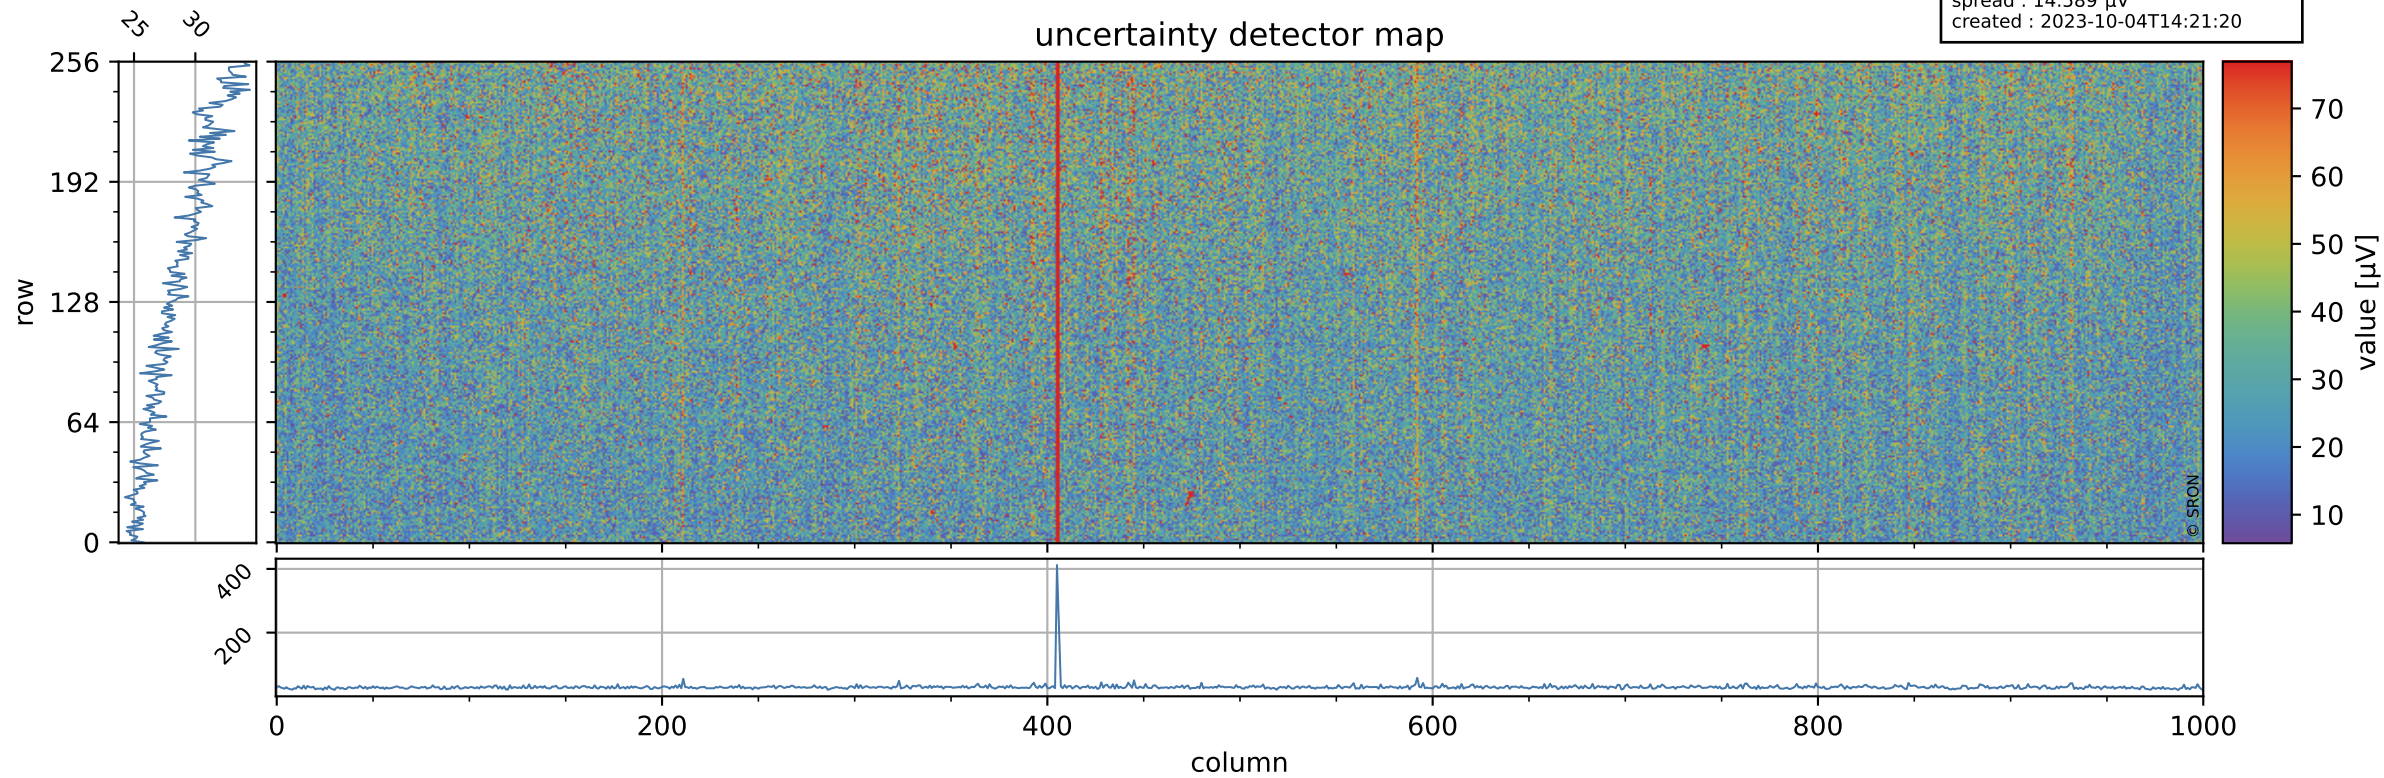

Tropomi SWIR offset (official)

orbits : 18 in [30907, 30952]
coverage : 2023-10-01 / 2023-10-04
median : 0.52605 V
spread : 0.035903 V
created : 2023-10-04T14:21:20

value detector map

Tropomi SWIR offset (official)

orbits : 18 in [30907, 30952]
coverage : 2023-10-01 / 2023-10-04
median : 28.78 μV
spread : 14.589 μV
created : 2023-10-04T14:21:20

Tropomi SWIR offset (official)

orbits : 18 in [30907, 30952]
coverage : 2023-10-01 / 2023-10-04
median : 0.042354 mV
spread : 0.41051 mV
created : 2023-10-04T14:21:20

value compared with SWIR offset CKD

Tropomi SWIR offset (official) ground-tracks of Sentinel-5P

orbits : 18 in [30907, 30952]
coverage : 2023-10-01 / 2023-10-04
created : 2023-10-04T14:21:21

Tropomi SWIR offset (official)

orbits : [2827, 30952]
coverage : 2018-04-30 / 2023-10-04
created : 2023-10-04T14:21:24

trend of detector median & temperatures