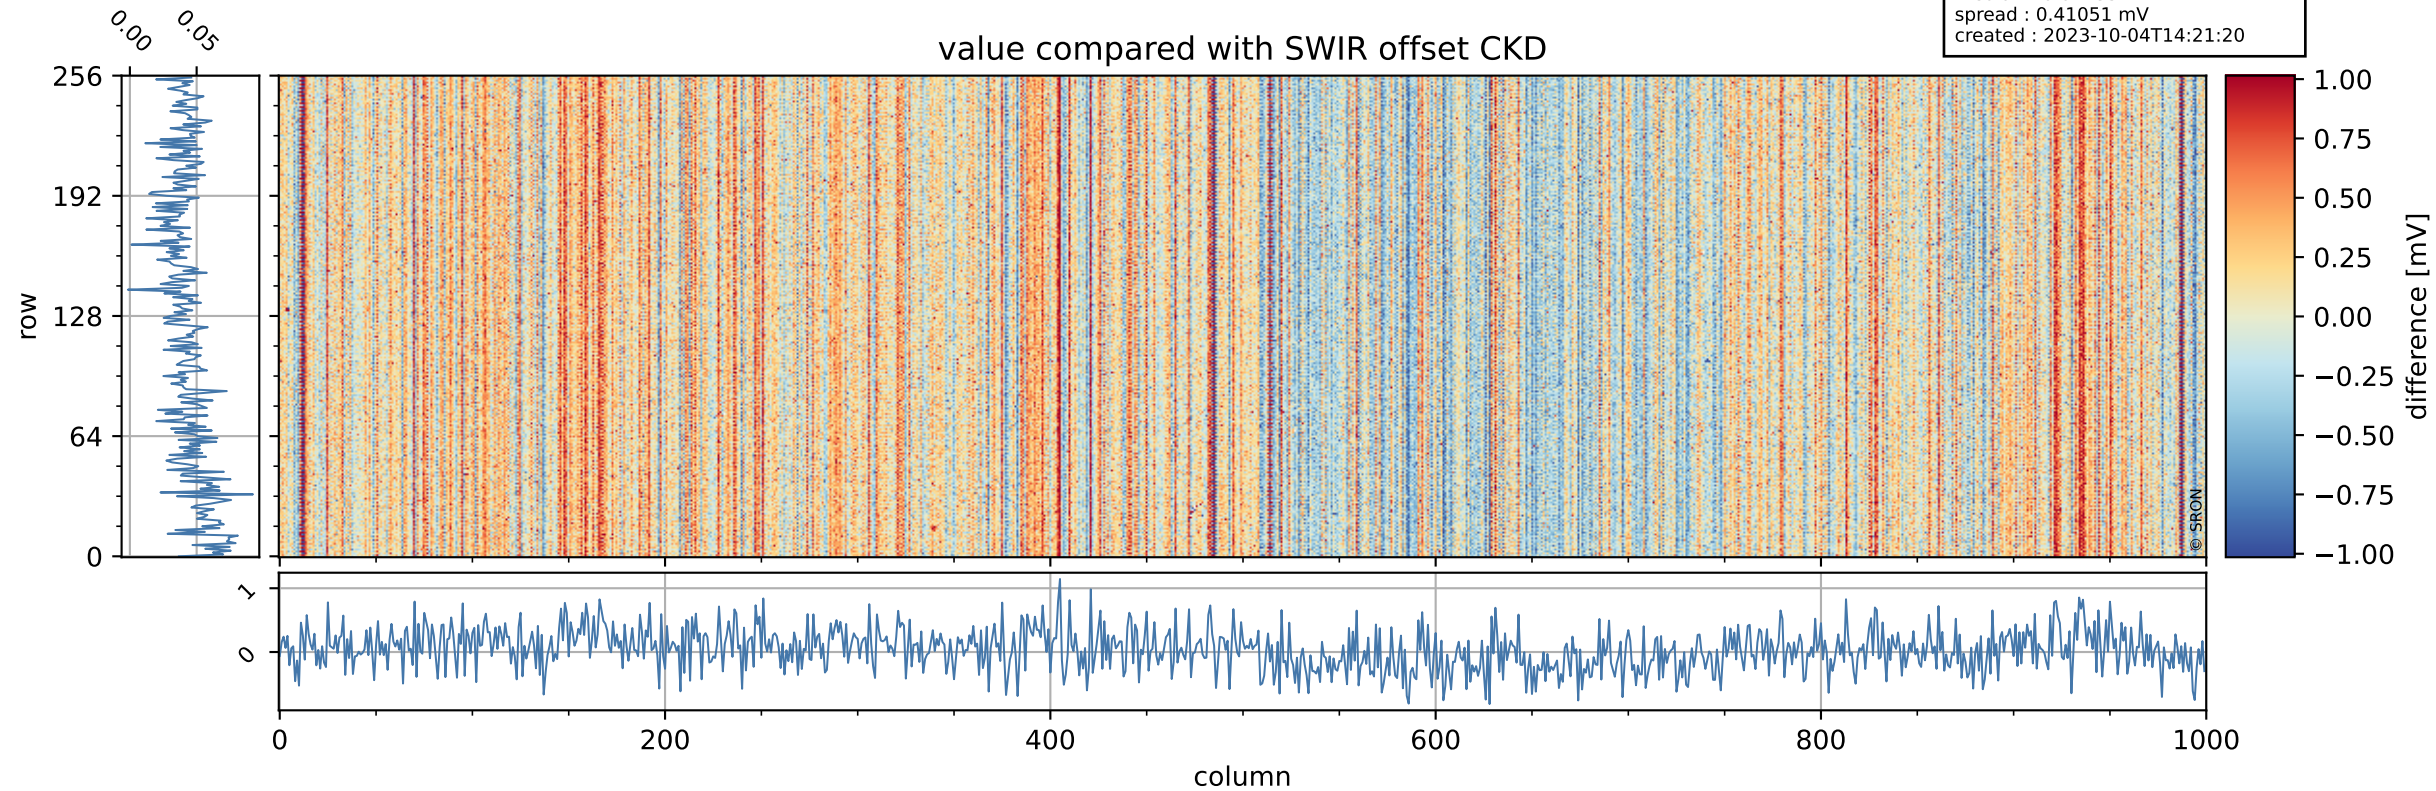

Tropomi SWIR offset (official)

orbits : 18 in [30907, 30952]
coverage : 2023-10-01 / 2023-10-04
median : 0.52605 V
spread : 0.035903 V
created : 2023-10-04T14:21:20

value detector map

Tropomi SWIR offset (official)

orbits : 18 in [30907, 30952]
coverage : 2023-10-01 / 2023-10-04
median : 28.78 μV
spread : 14.589 μV
created : 2023-10-04T14:21:20

Tropomi SWIR offset (official)

orbits : 18 in [30907, 30952]
coverage : 2023-10-01 / 2023-10-04
median : 0.042354 mV
spread : 0.41051 mV
created : 2023-10-04T14:21:20

value compared with SWIR offset CKD

Tropomi SWIR offset (official) ground-tracks of Sentinel-5P

orbits : 18 in [30907, 30952]
coverage : 2023-10-01 / 2023-10-04
created : 2023-10-04T14:21:21

Tropomi SWIR offset (official)

orbits : [2827, 30952]
coverage : 2018-04-30 / 2023-10-04
created : 2023-10-04T14:21:24

trend of detector median & temperatures