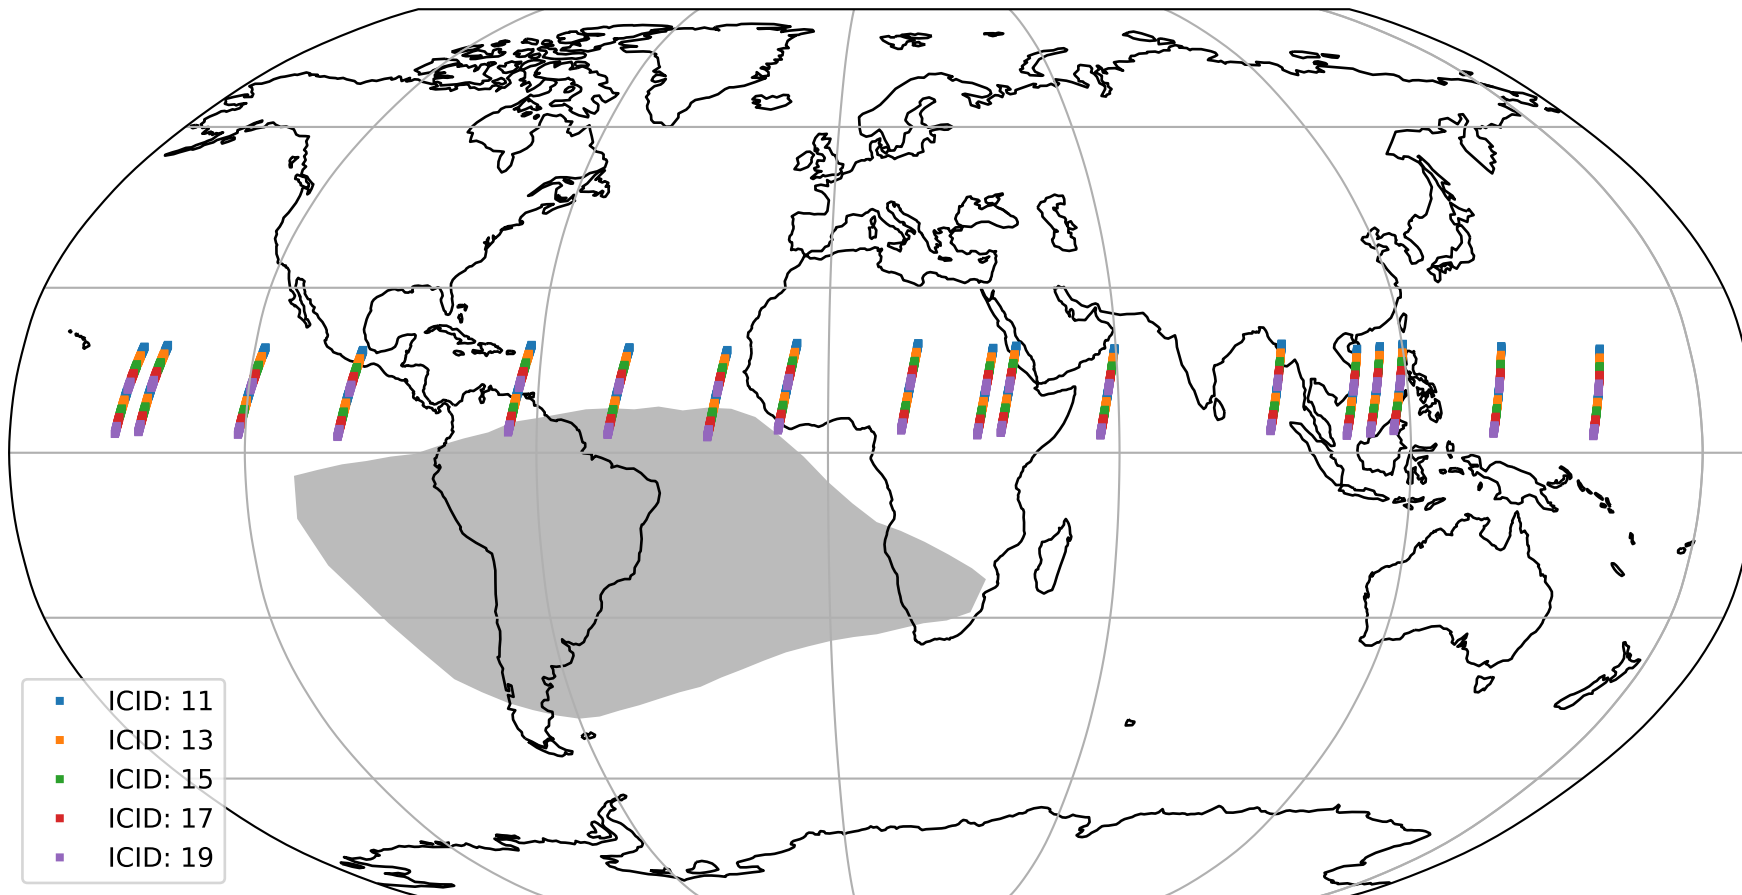

Tropomi SWIR offset (official)

orbits : 18 in [30907, 30952]
coverage : 2023-10-01 / 2023-10-04
median : 0.52605 V
spread : 0.035903 V
created : 2023-10-04T14:21:20

value detector map

Tropomi SWIR offset (official)

orbits : 18 in [30907, 30952]
coverage : 2023-10-01 / 2023-10-04
median : 28.78 μV
spread : 14.589 μV
created : 2023-10-04T14:21:20

Tropomi SWIR offset (official)

orbits : 18 in [30907, 30952]
coverage : 2023-10-01 / 2023-10-04
median : 0.042354 mV
spread : 0.41051 mV
created : 2023-10-04T14:21:20

value compared with SWIR offset CKD

Tropomi SWIR offset (official) ground-tracks of Sentinel-5P

orbits : 18 in [30907, 30952]
coverage : 2023-10-01 / 2023-10-04
created : 2023-10-04T14:21:21

Tropomi SWIR offset (official)

orbits : [2827, 30952]
coverage : 2018-04-30 / 2023-10-04
created : 2023-10-04T14:21:24

trend of detector median & temperatures