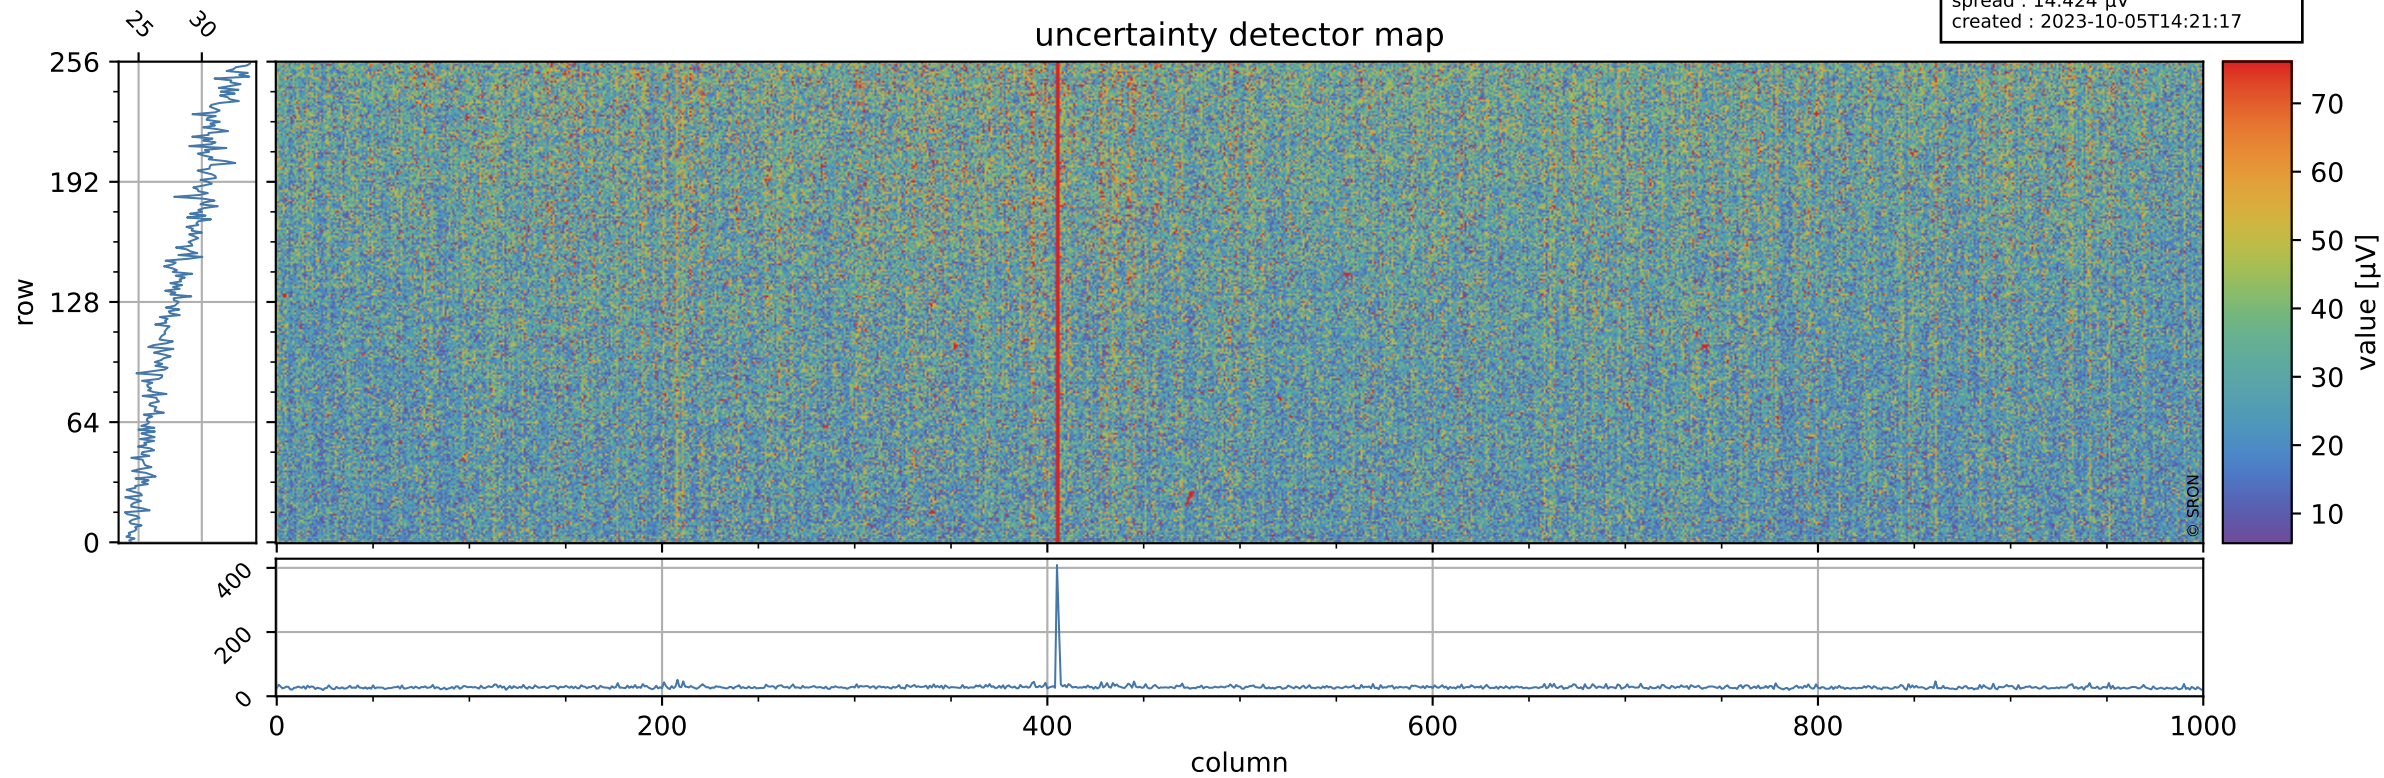

Tropomi SWIR offset (official)

orbits : 19 in [30922, 30967]
coverage : 2023-10-02 / 2023-10-05
median : 0.52605 V
spread : 0.035904 V
created : 2023-10-05T14:21:17

value detector map

Tropomi SWIR offset (official)

orbits : 19 in [30922, 30967]
coverage : 2023-10-02 / 2023-10-05
median : 28.345 μV
spread : 14.424 μV
created : 2023-10-05T14:21:17

Tropomi SWIR offset (official)

orbits : 19 in [30922, 30967]
coverage : 2023-10-02 / 2023-10-05
median : 0.040214 mV
spread : 0.41026 mV
created : 2023-10-05T14:21:18

value compared with SWIR offset CKD

Tropomi SWIR offset (official) ground-tracks of Sentinel-5P

orbits : 19 in [30922, 30967]
coverage : 2023-10-02 / 2023-10-05
created : 2023-10-05T14:21:18

Tropomi SWIR offset (official)

orbits : [2827, 30967]
coverage : 2018-04-30 / 2023-10-05
created : 2023-10-05T14:21:19

trend of detector median & temperatures