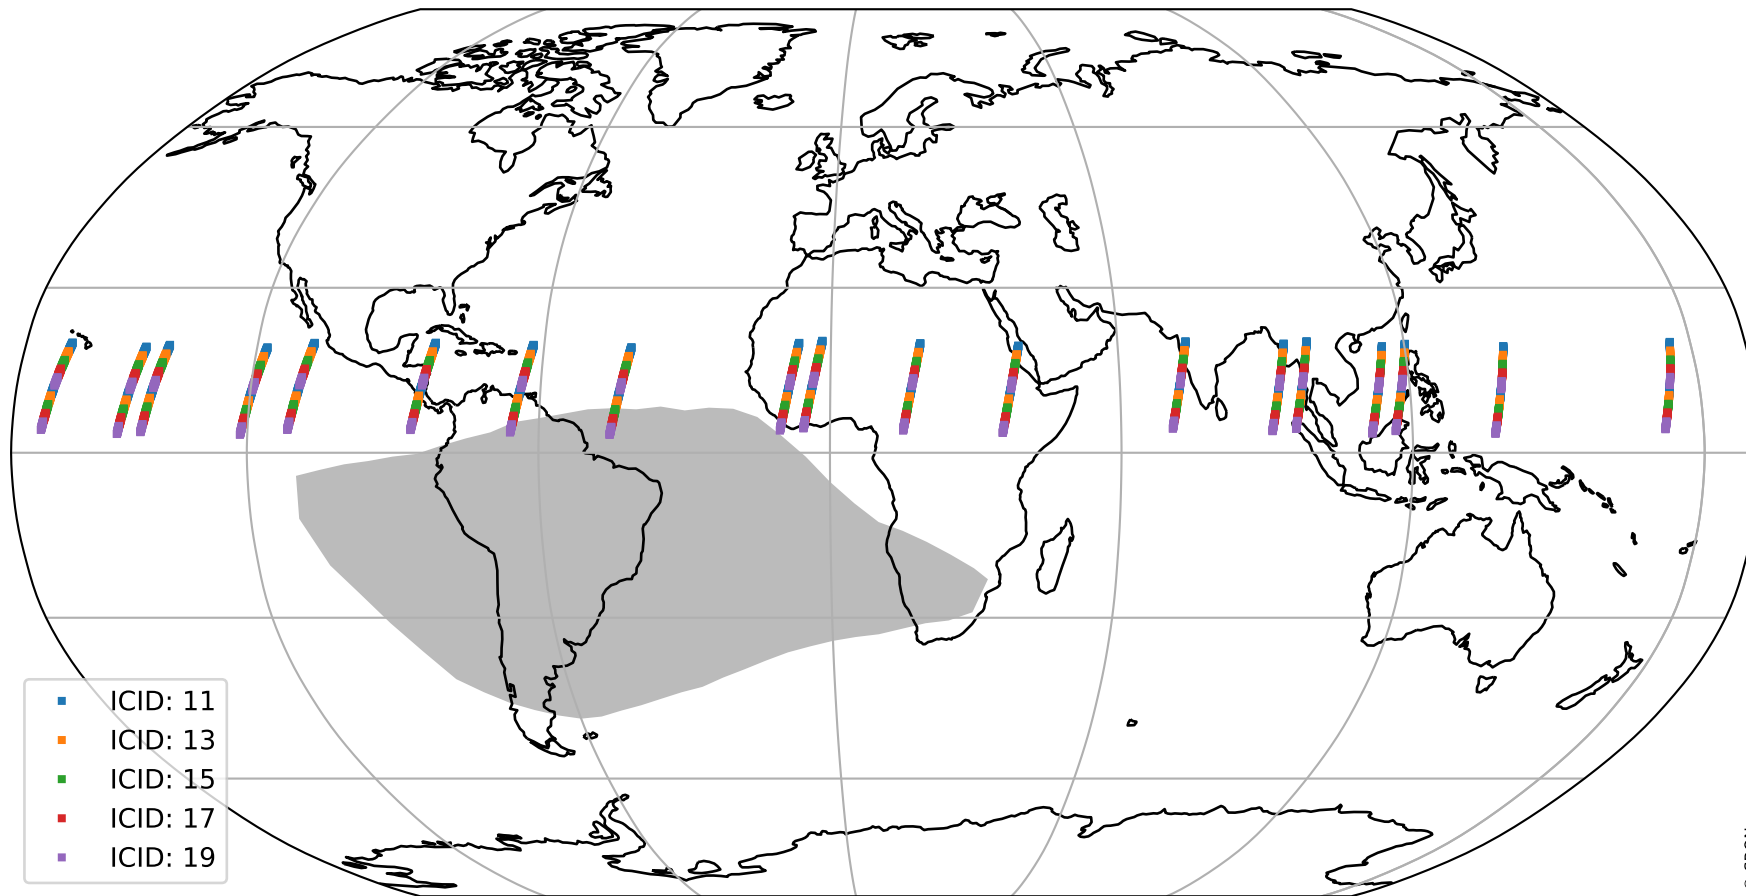

Tropomi SWIR offset (official)

orbits : 19 in [30922, 30967]
coverage : 2023-10-02 / 2023-10-05
median : 0.52605 V
spread : 0.035904 V
created : 2023-10-05T14:21:17

value detector map

Tropomi SWIR offset (official)

orbits : 19 in [30922, 30967]
coverage : 2023-10-02 / 2023-10-05
median : 28.345 μV
spread : 14.424 μV
created : 2023-10-05T14:21:17

Tropomi SWIR offset (official)

orbits : 19 in [30922, 30967]
coverage : 2023-10-02 / 2023-10-05
median : 0.040214 mV
spread : 0.41026 mV
created : 2023-10-05T14:21:18

value compared with SWIR offset CKD

Tropomi SWIR offset (official) ground-tracks of Sentinel-5P

orbits : 19 in [30922, 30967]
coverage : 2023-10-02 / 2023-10-05
created : 2023-10-05T14:21:18

Tropomi SWIR offset (official)

orbits : [2827, 30967]
coverage : 2018-04-30 / 2023-10-05
created : 2023-10-05T14:21:19

trend of detector median & temperatures