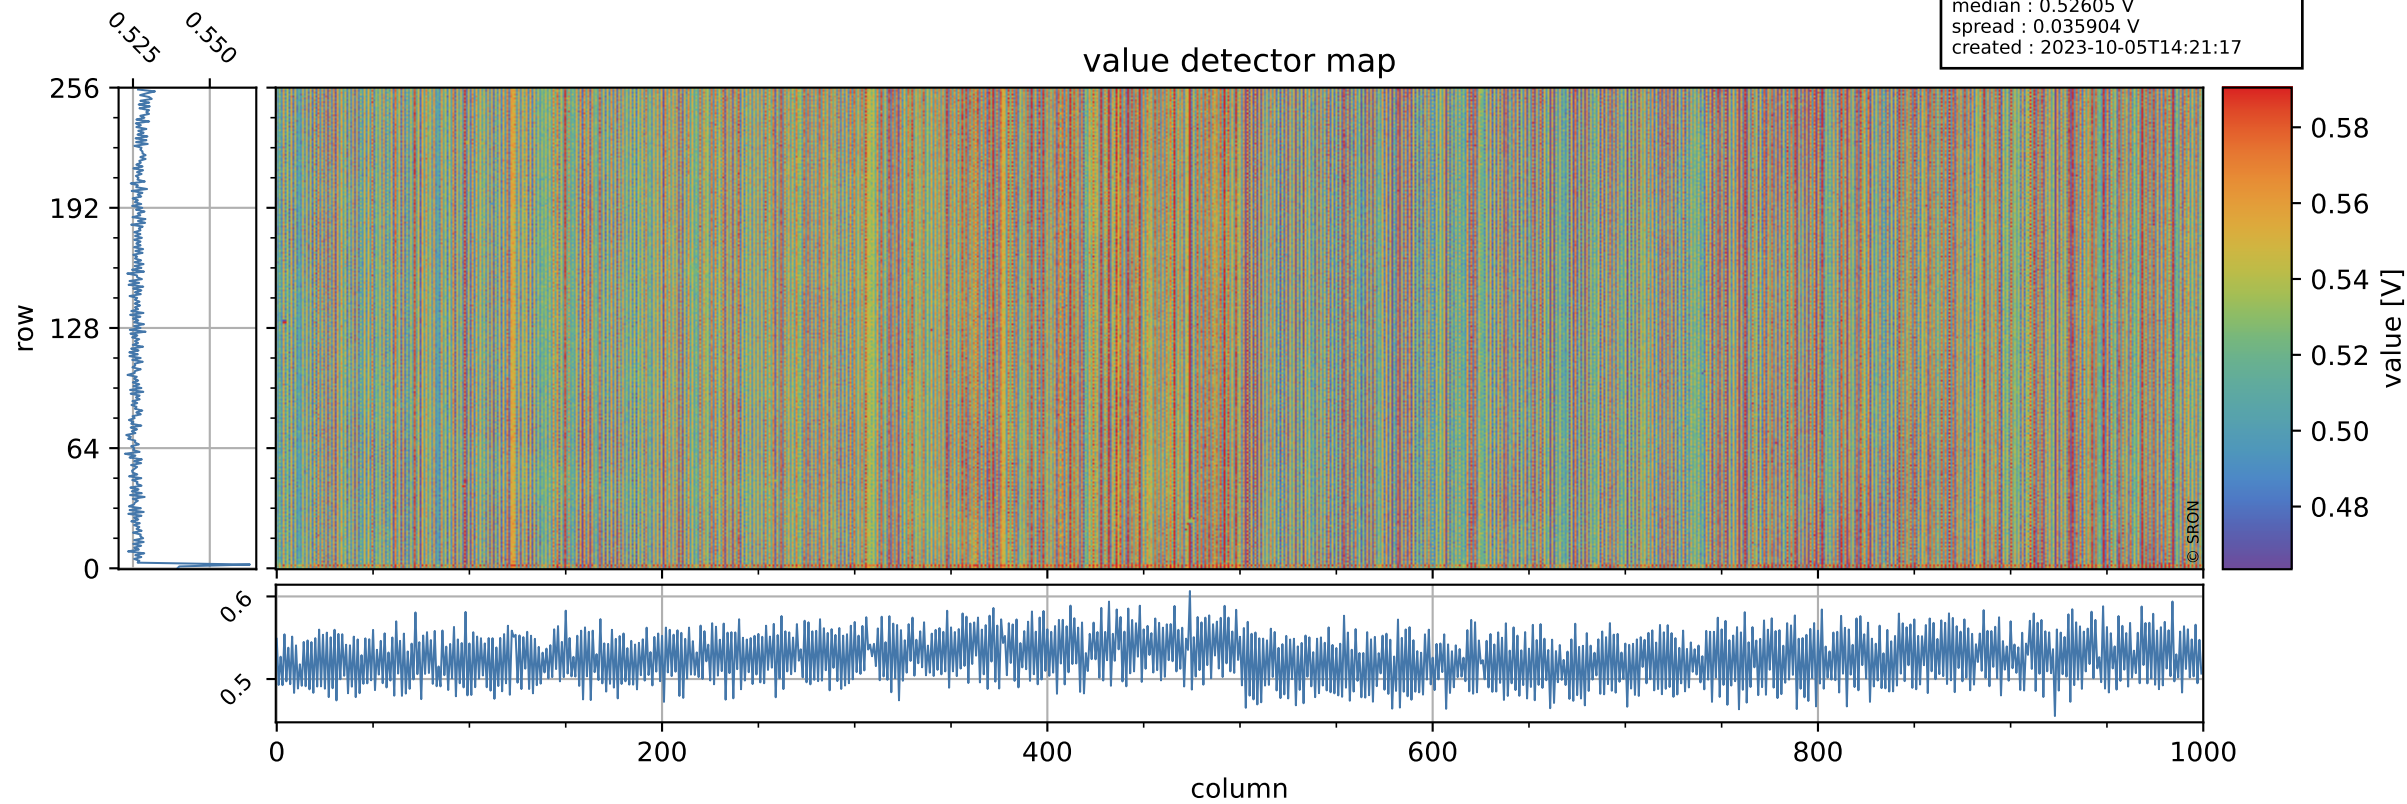

Tropomi SWIR offset (official)

orbits : 19 in [30922, 30967]
coverage : 2023-10-02 / 2023-10-05
median : 0.52605 V
spread : 0.035904 V
created : 2023-10-05T14:21:17

value detector map

Tropomi SWIR offset (official)

orbits : 19 in [30922, 30967]
coverage : 2023-10-02 / 2023-10-05
median : 28.345 μV
spread : 14.424 μV
created : 2023-10-05T14:21:17

Tropomi SWIR offset (official)

orbits : 19 in [30922, 30967]
coverage : 2023-10-02 / 2023-10-05
median : 0.040214 mV
spread : 0.41026 mV
created : 2023-10-05T14:21:18

value compared with SWIR offset CKD

Tropomi SWIR offset (official) ground-tracks of Sentinel-5P

orbits : 19 in [30922, 30967]
coverage : 2023-10-02 / 2023-10-05
created : 2023-10-05T14:21:18

Tropomi SWIR offset (official)

orbits : [2827, 30967]
coverage : 2018-04-30 / 2023-10-05
created : 2023-10-05T14:21:19

trend of detector median & temperatures