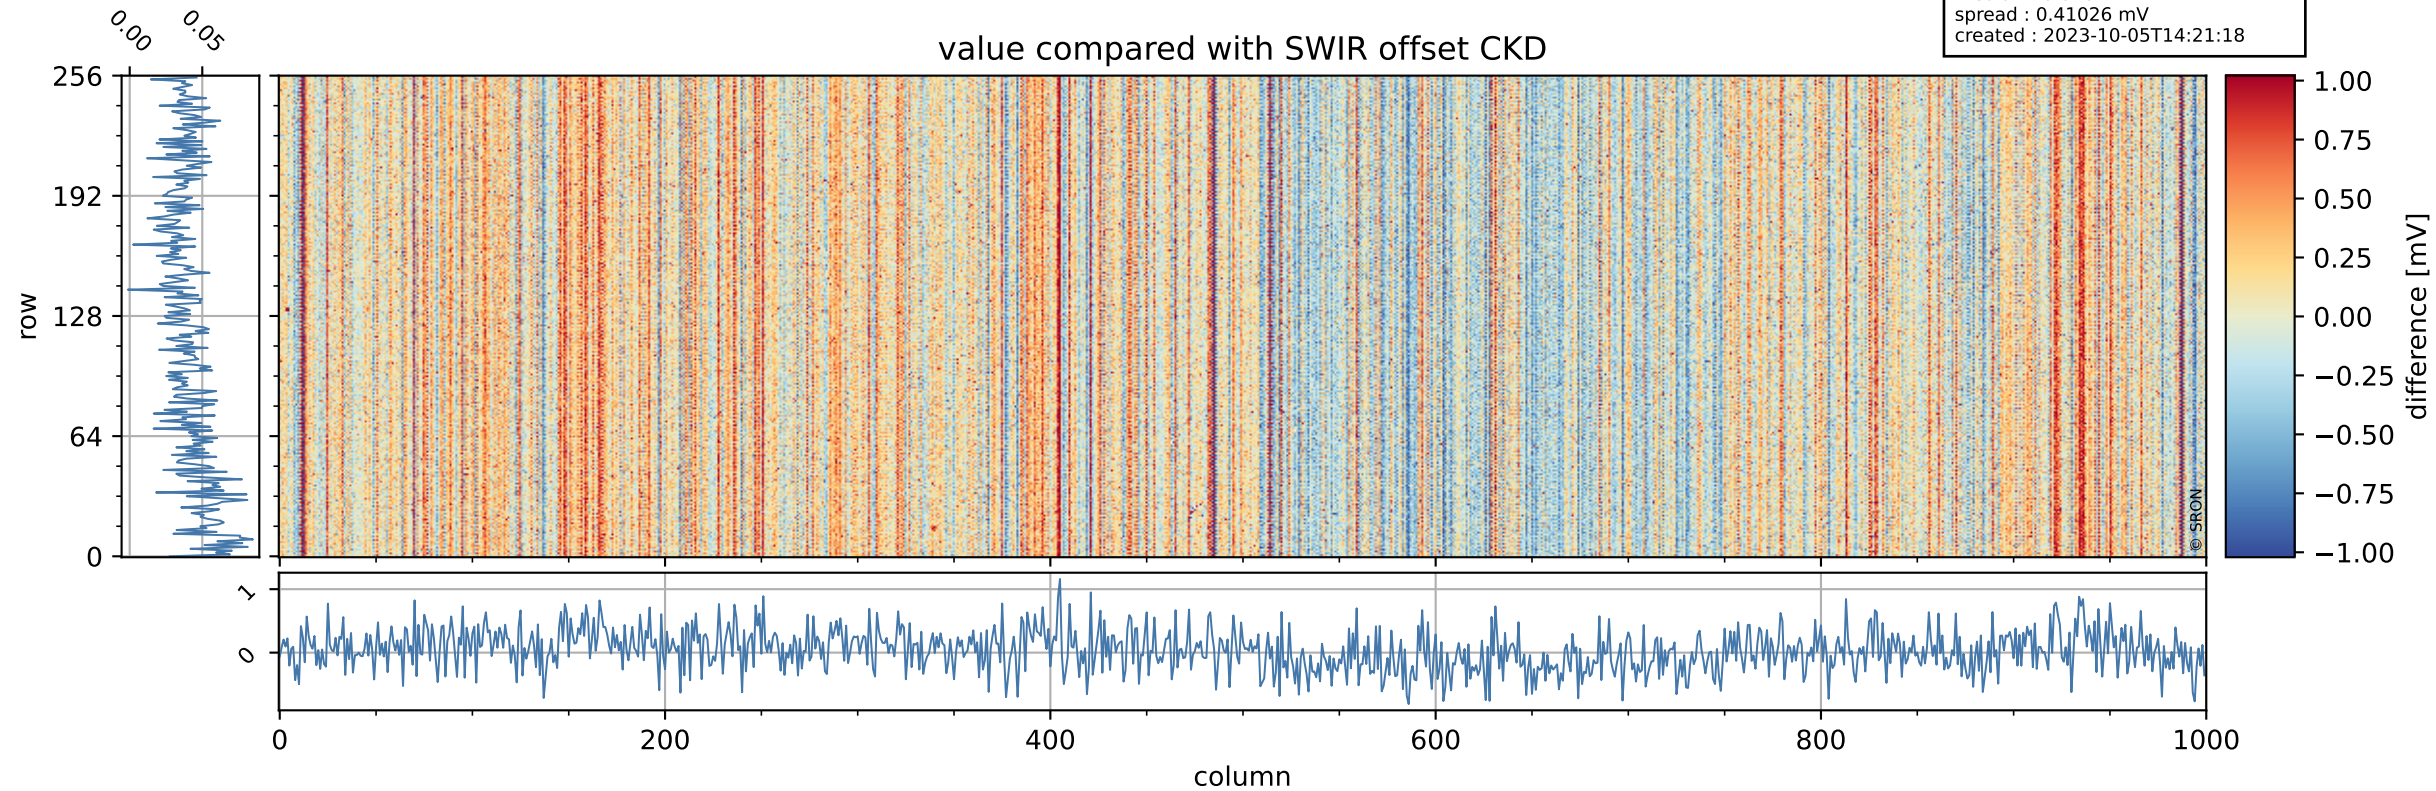

Tropomi SWIR offset (official)

orbits : 19 in [30922, 30967]
coverage : 2023-10-02 / 2023-10-05
median : 0.52605 V
spread : 0.035904 V
created : 2023-10-05T14:21:17

value detector map

Tropomi SWIR offset (official)

orbits : 19 in [30922, 30967]
coverage : 2023-10-02 / 2023-10-05
median : 28.345 μV
spread : 14.424 μV
created : 2023-10-05T14:21:17

Tropomi SWIR offset (official)

orbits : 19 in [30922, 30967]
coverage : 2023-10-02 / 2023-10-05
median : 0.040214 mV
spread : 0.41026 mV
created : 2023-10-05T14:21:18

value compared with SWIR offset CKD

Tropomi SWIR offset (official) ground-tracks of Sentinel-5P

orbits : 19 in [30922, 30967]
coverage : 2023-10-02 / 2023-10-05
created : 2023-10-05T14:21:18

Tropomi SWIR offset (official)

orbits : [2827, 30967]
coverage : 2018-04-30 / 2023-10-05
created : 2023-10-05T14:21:19

trend of detector median & temperatures