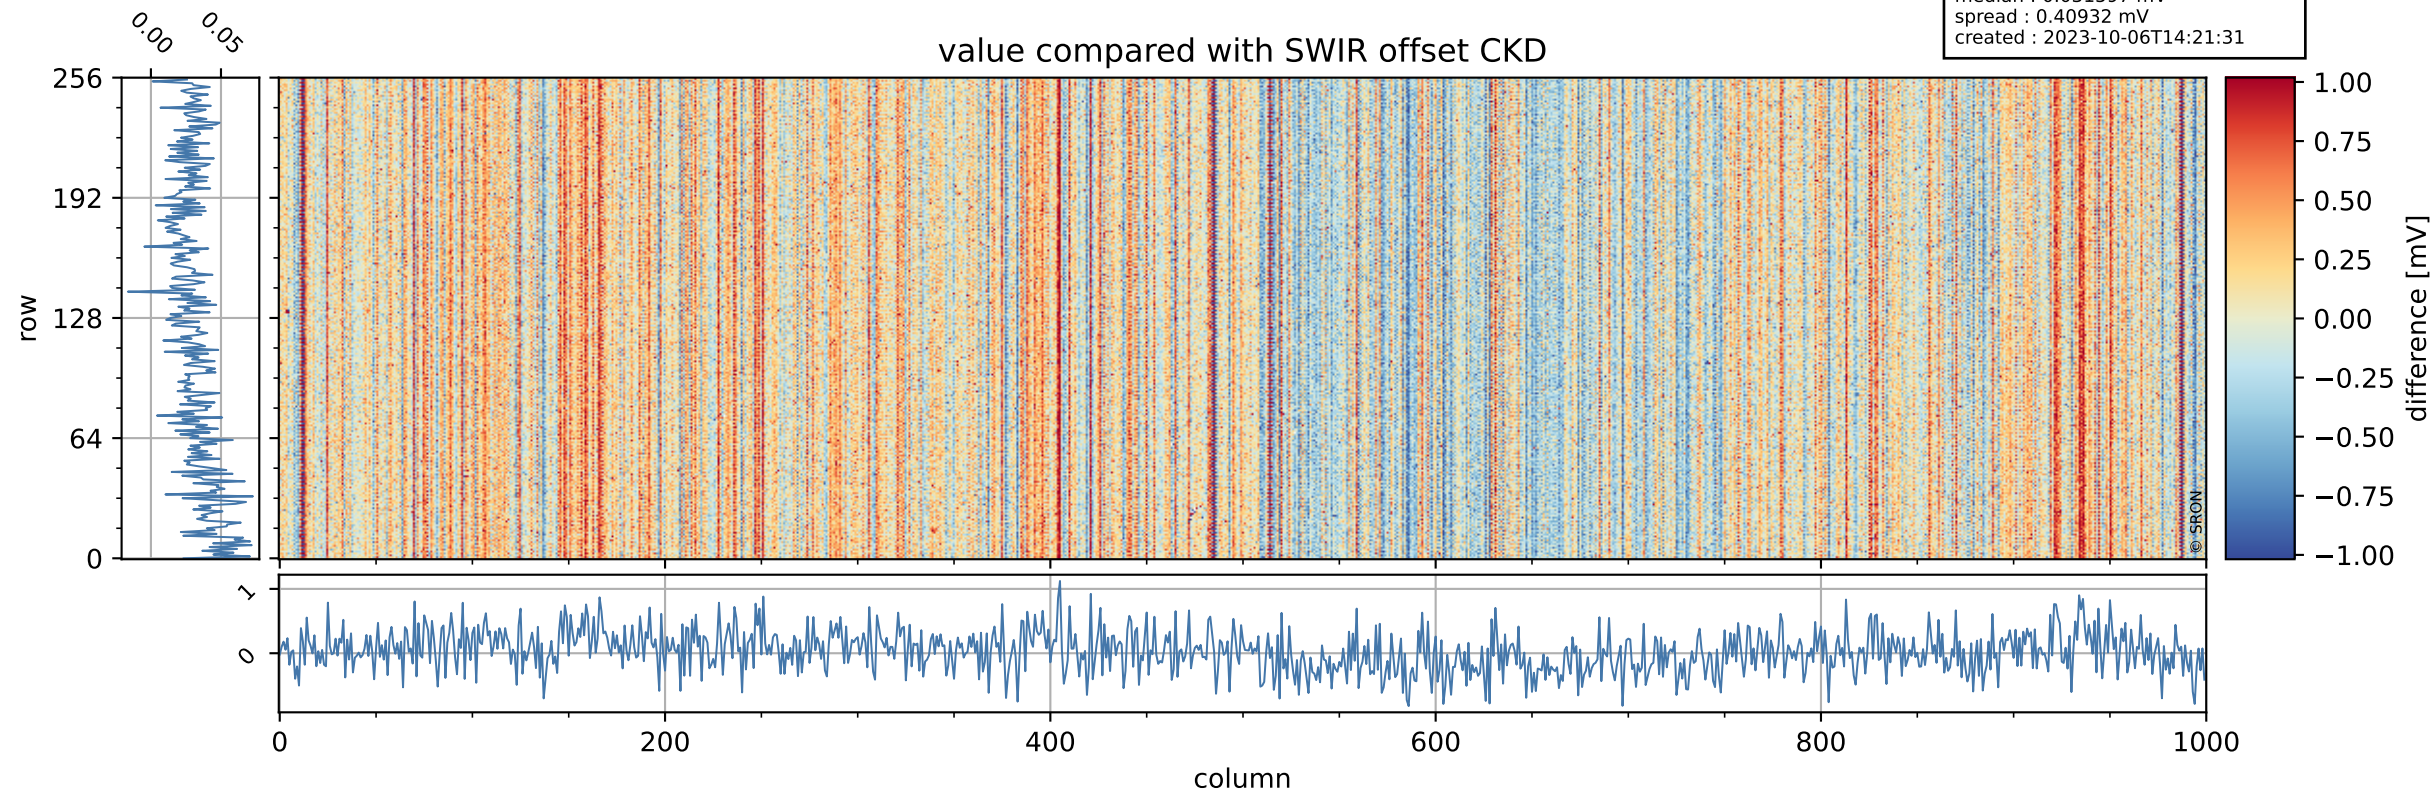

Tropomi SWIR offset (official)

orbits : 19 in [30937, 30982]
coverage : 2023-10-03 / 2023-10-06
median : 0.52604 V
spread : 0.035906 V
created : 2023-10-06T14:21:31

value detector map

Tropomi SWIR offset (official)

orbits : 19 in [30937, 30982]
coverage : 2023-10-03 / 2023-10-06
median : 27.911 μV
spread : 14.195 μV
created : 2023-10-06T14:21:31

Tropomi SWIR offset (official)

orbits : 19 in [30937, 30982]
coverage : 2023-10-03 / 2023-10-06
median : 0.031597 mV
spread : 0.40932 mV
created : 2023-10-06T14:21:31

value compared with SWIR offset CKD

Tropomi SWIR offset (official) ground-tracks of Sentinel-5P

orbits : 19 in [30937, 30982]
coverage : 2023-10-03 / 2023-10-06
created : 2023-10-06T14:21:32

Tropomi SWIR offset (official)

orbits : [2827, 30982]
coverage : 2018-04-30 / 2023-10-06
created : 2023-10-06T14:21:32

trend of detector median & temperatures