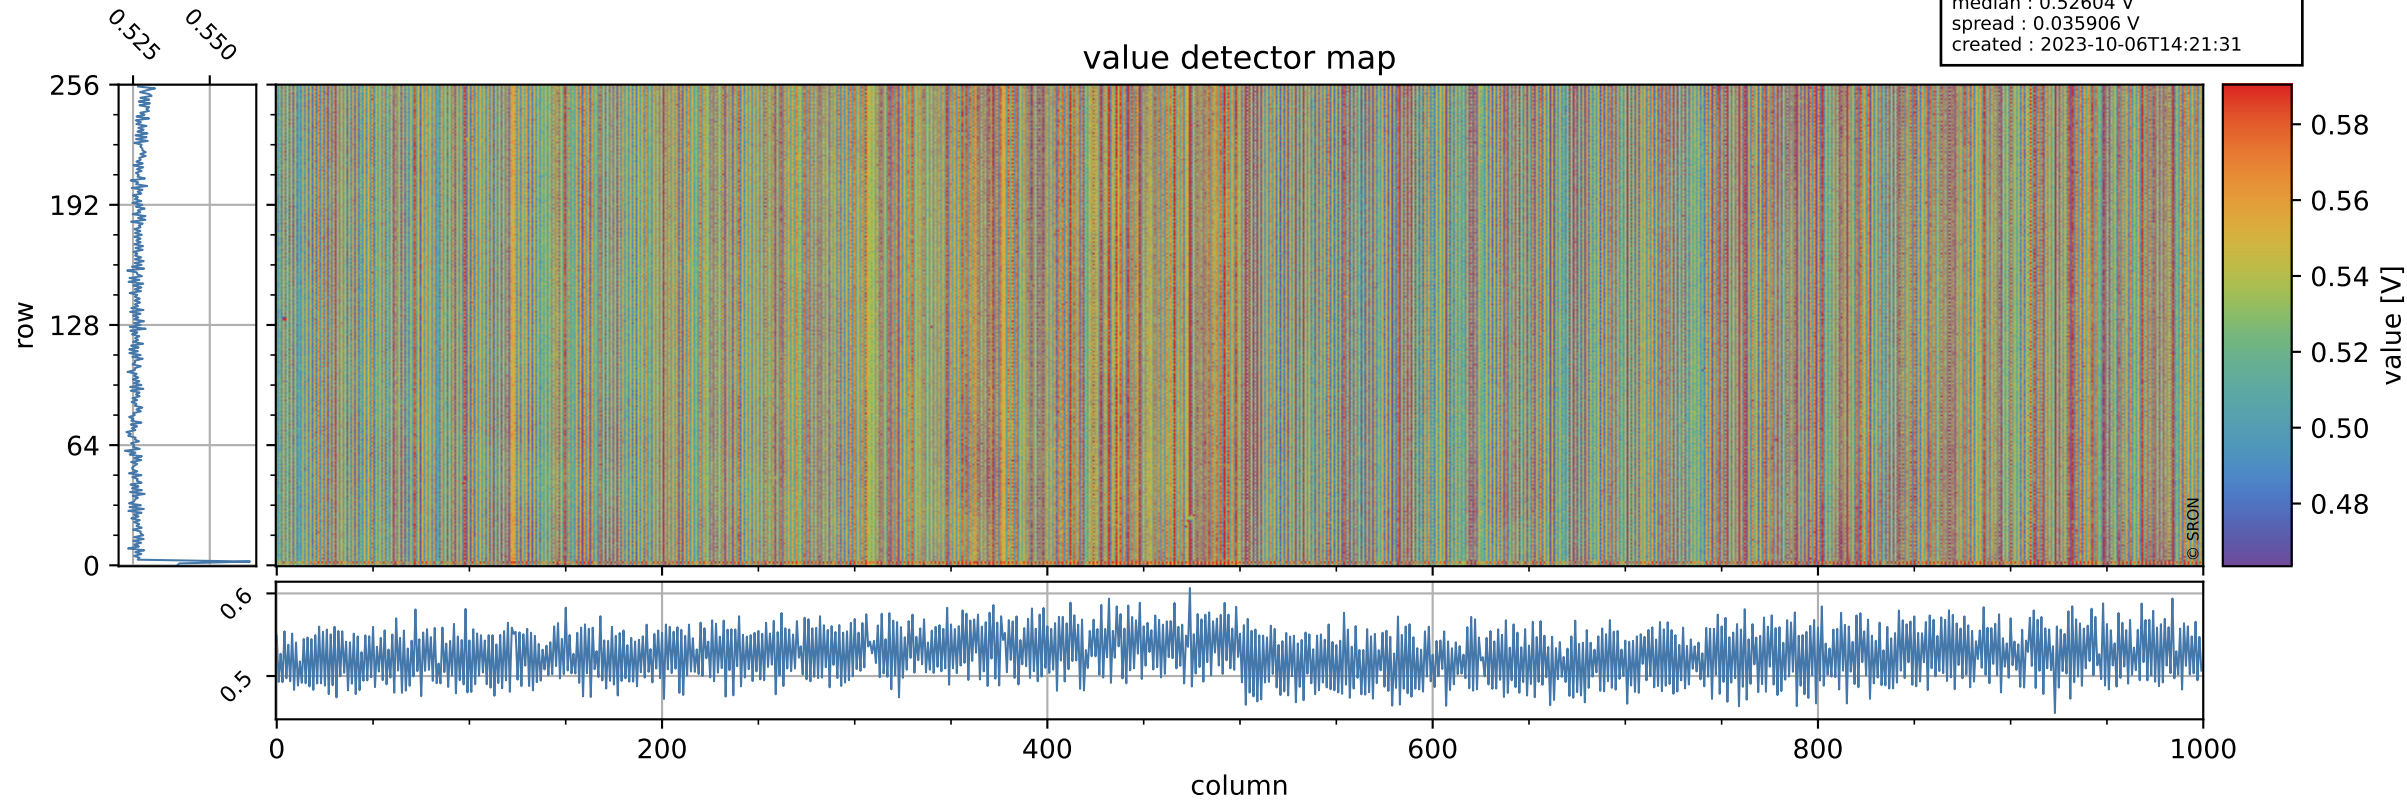

Tropomi SWIR offset (official)

orbits : 19 in [30937, 30982]
coverage : 2023-10-03 / 2023-10-06
median : 0.52604 V
spread : 0.035906 V
created : 2023-10-06T14:21:31

value detector map

Tropomi SWIR offset (official)

orbits : 19 in [30937, 30982]
coverage : 2023-10-03 / 2023-10-06
median : 27.911 μV
spread : 14.195 μV
created : 2023-10-06T14:21:31

Tropomi SWIR offset (official)

orbits : 19 in [30937, 30982]
coverage : 2023-10-03 / 2023-10-06
median : 0.031597 mV
spread : 0.40932 mV
created : 2023-10-06T14:21:31

value compared with SWIR offset CKD

Tropomi SWIR offset (official) ground-tracks of Sentinel-5P

orbits : 19 in [30937, 30982]
coverage : 2023-10-03 / 2023-10-06
created : 2023-10-06T14:21:32

Tropomi SWIR offset (official)

orbits : [2827, 30982]
coverage : 2018-04-30 / 2023-10-06
created : 2023-10-06T14:21:32

trend of detector median & temperatures