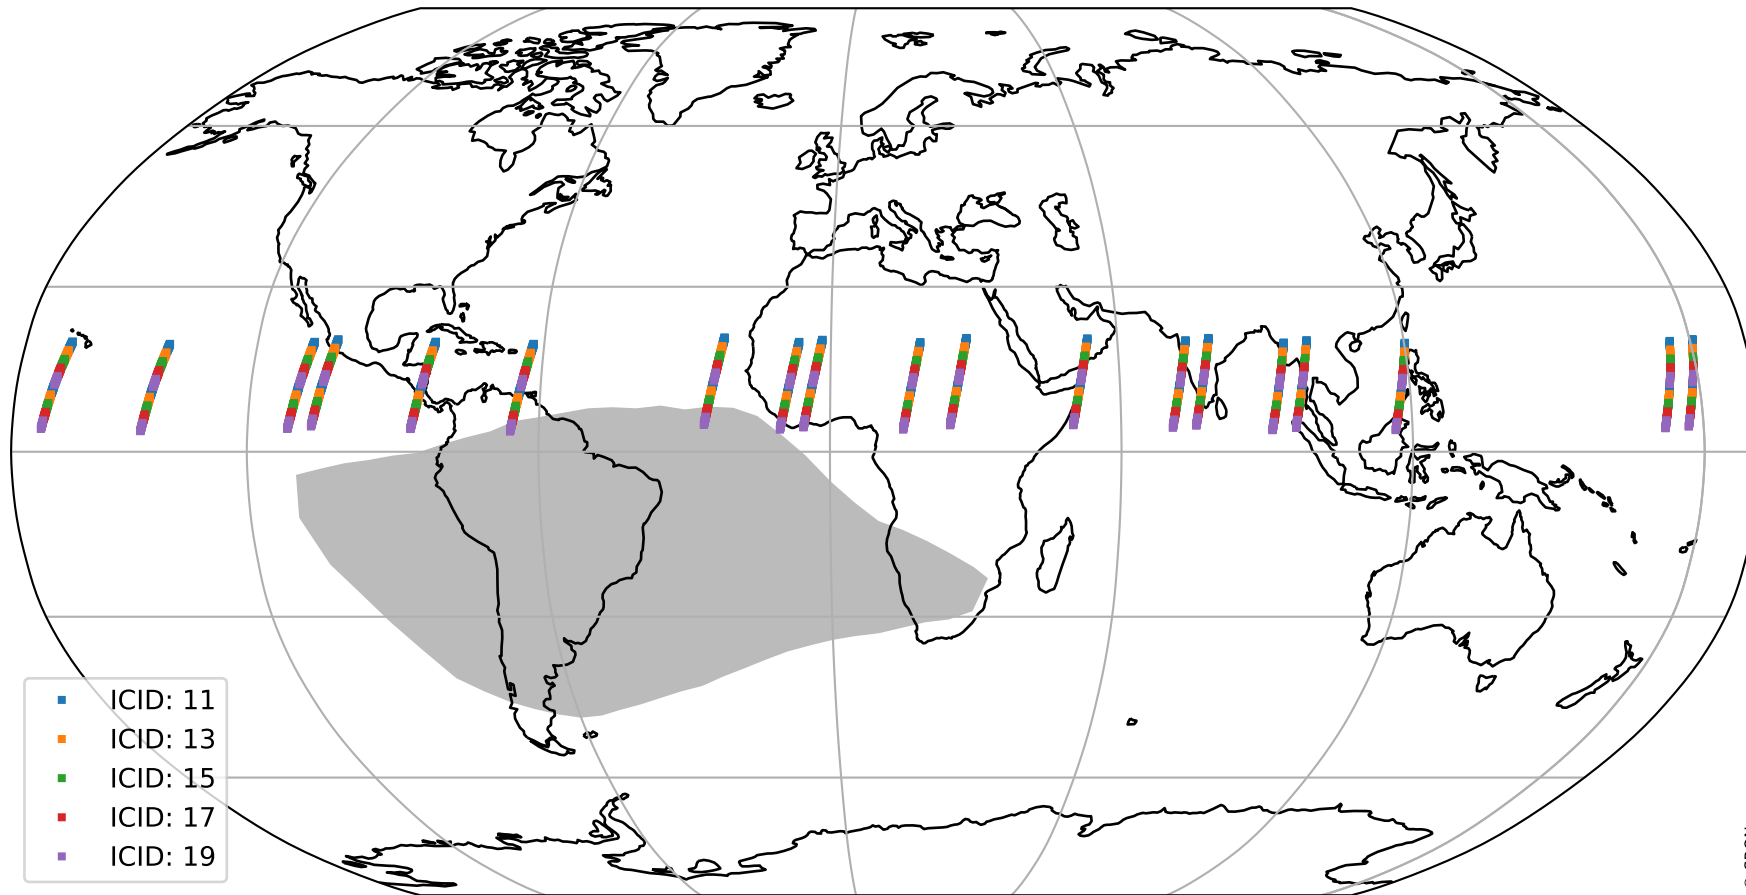

Tropomi SWIR offset (official)

orbits : 19 in [30937, 30982]
coverage : 2023-10-03 / 2023-10-06
median : 0.52604 V
spread : 0.035906 V
created : 2023-10-06T14:21:31

value detector map

Tropomi SWIR offset (official)

orbits : 19 in [30937, 30982]
coverage : 2023-10-03 / 2023-10-06
median : 27.911 μV
spread : 14.195 μV
created : 2023-10-06T14:21:31

Tropomi SWIR offset (official)

orbits : 19 in [30937, 30982]
coverage : 2023-10-03 / 2023-10-06
median : 0.031597 mV
spread : 0.40932 mV
created : 2023-10-06T14:21:31

value compared with SWIR offset CKD

Tropomi SWIR offset (official) ground-tracks of Sentinel-5P

orbits : 19 in [30937, 30982]
coverage : 2023-10-03 / 2023-10-06
created : 2023-10-06T14:21:32

Tropomi SWIR offset (official)

orbits : [2827, 30982]
coverage : 2018-04-30 / 2023-10-06
created : 2023-10-06T14:21:32

trend of detector median & temperatures