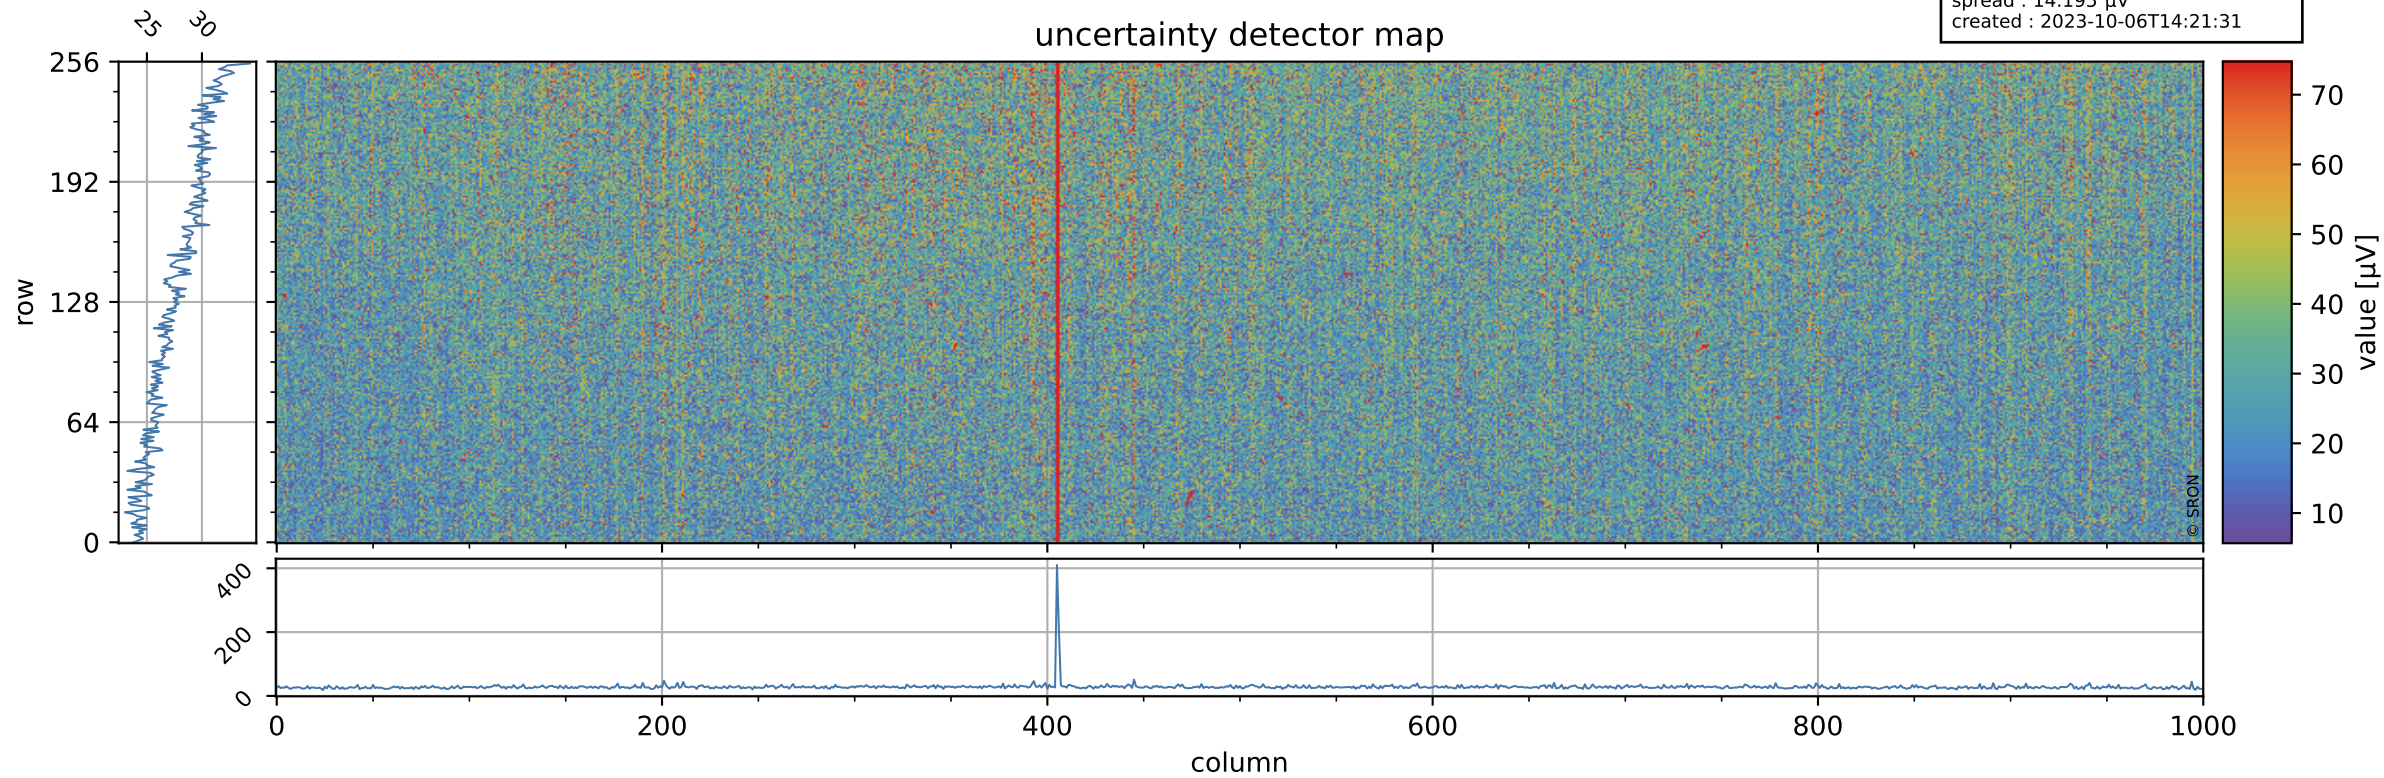

Tropomi SWIR offset (official)

orbits : 19 in [30937, 30982]
coverage : 2023-10-03 / 2023-10-06
median : 0.52604 V
spread : 0.035906 V
created : 2023-10-06T14:21:31

value detector map

Tropomi SWIR offset (official)

orbits : 19 in [30937, 30982]
coverage : 2023-10-03 / 2023-10-06
median : 27.911 μV
spread : 14.195 μV
created : 2023-10-06T14:21:31

Tropomi SWIR offset (official)

orbits : 19 in [30937, 30982]
coverage : 2023-10-03 / 2023-10-06
median : 0.031597 mV
spread : 0.40932 mV
created : 2023-10-06T14:21:31

value compared with SWIR offset CKD

Tropomi SWIR offset (official) ground-tracks of Sentinel-5P

orbits : 19 in [30937, 30982]
coverage : 2023-10-03 / 2023-10-06
created : 2023-10-06T14:21:32

Tropomi SWIR offset (official)

orbits : [2827, 30982]
coverage : 2018-04-30 / 2023-10-06
created : 2023-10-06T14:21:32

trend of detector median & temperatures