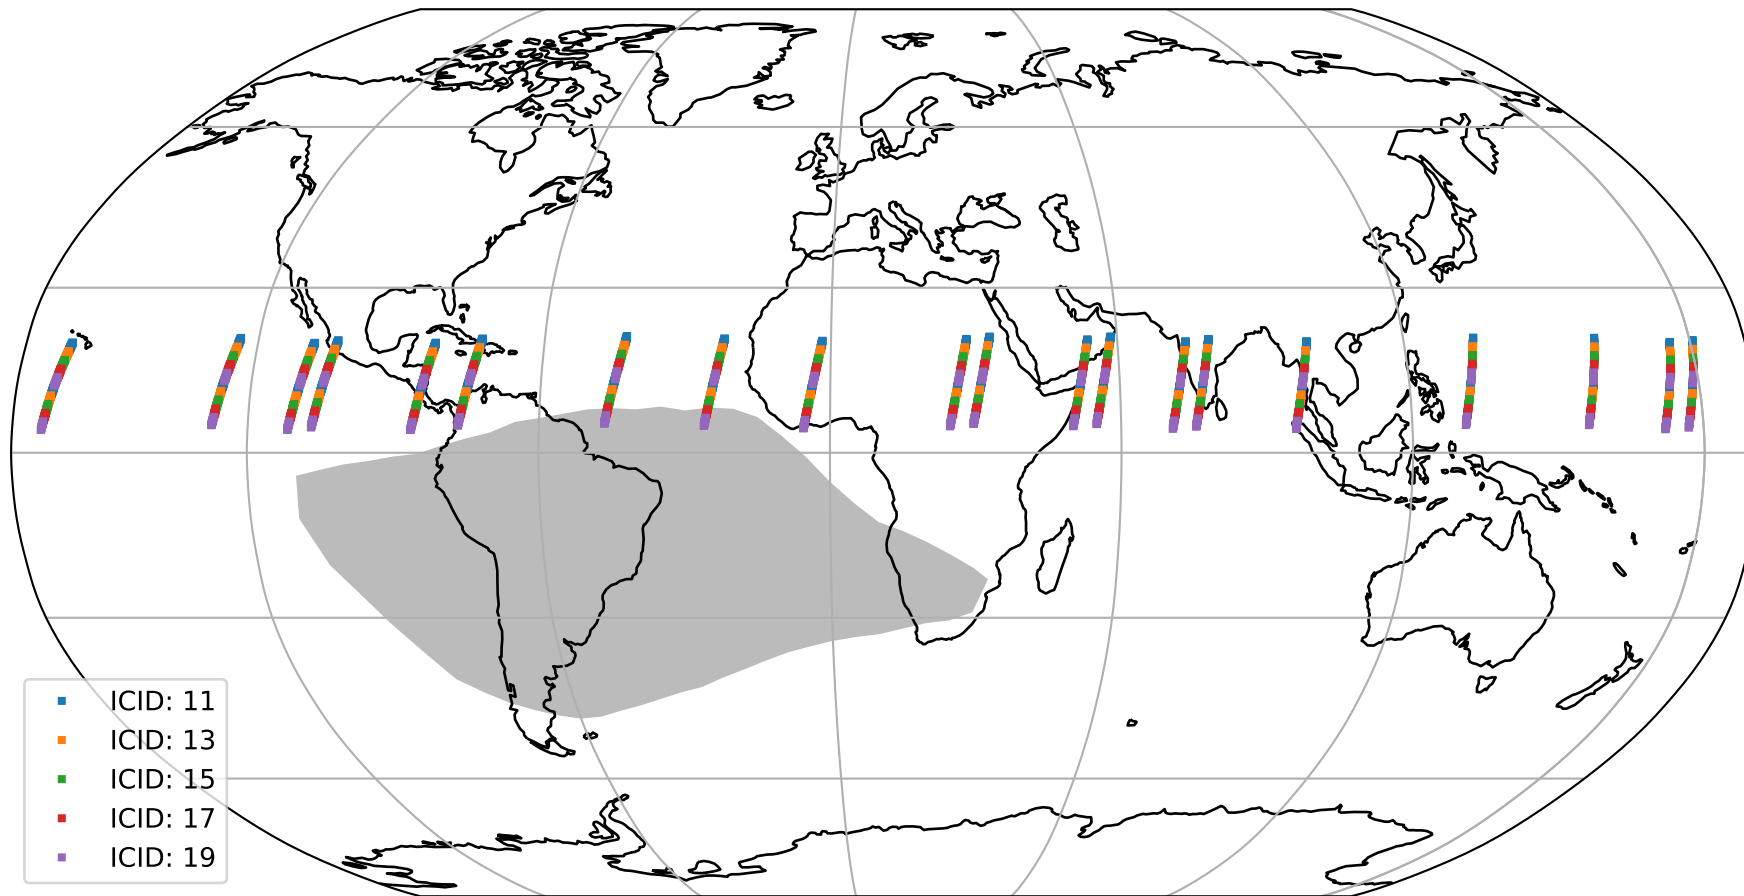

Tropomi SWIR offset (official)

orbits : 20 in [30952, 30997]
coverage : 2023-10-04 / 2023-10-07
median : 0.52604 V
spread : 0.035907 V
created : 2023-10-07T14:21:13

value detector map

Tropomi SWIR offset (official)

orbits : 20 in [30952, 30997]
coverage : 2023-10-04 / 2023-10-07
median : 27.626 μV
spread : 14.104 μV
created : 2023-10-07T14:21:14

Tropomi SWIR offset (official)

orbits : 20 in [30952, 30997]
coverage : 2023-10-04 / 2023-10-07
median : 0.024694 mV
spread : 0.40917 mV
created : 2023-10-07T14:21:14

value compared with SWIR offset CKD

Tropomi SWIR offset (official) ground-tracks of Sentinel-5P

orbits : 20 in [30952, 30997]
coverage : 2023-10-04 / 2023-10-07
created : 2023-10-07T14:21:14

Tropomi SWIR offset (official)

orbits : [2827, 30997]
coverage : 2018-04-30 / 2023-10-07
created : 2023-10-07T14:21:15

trend of detector median & temperatures