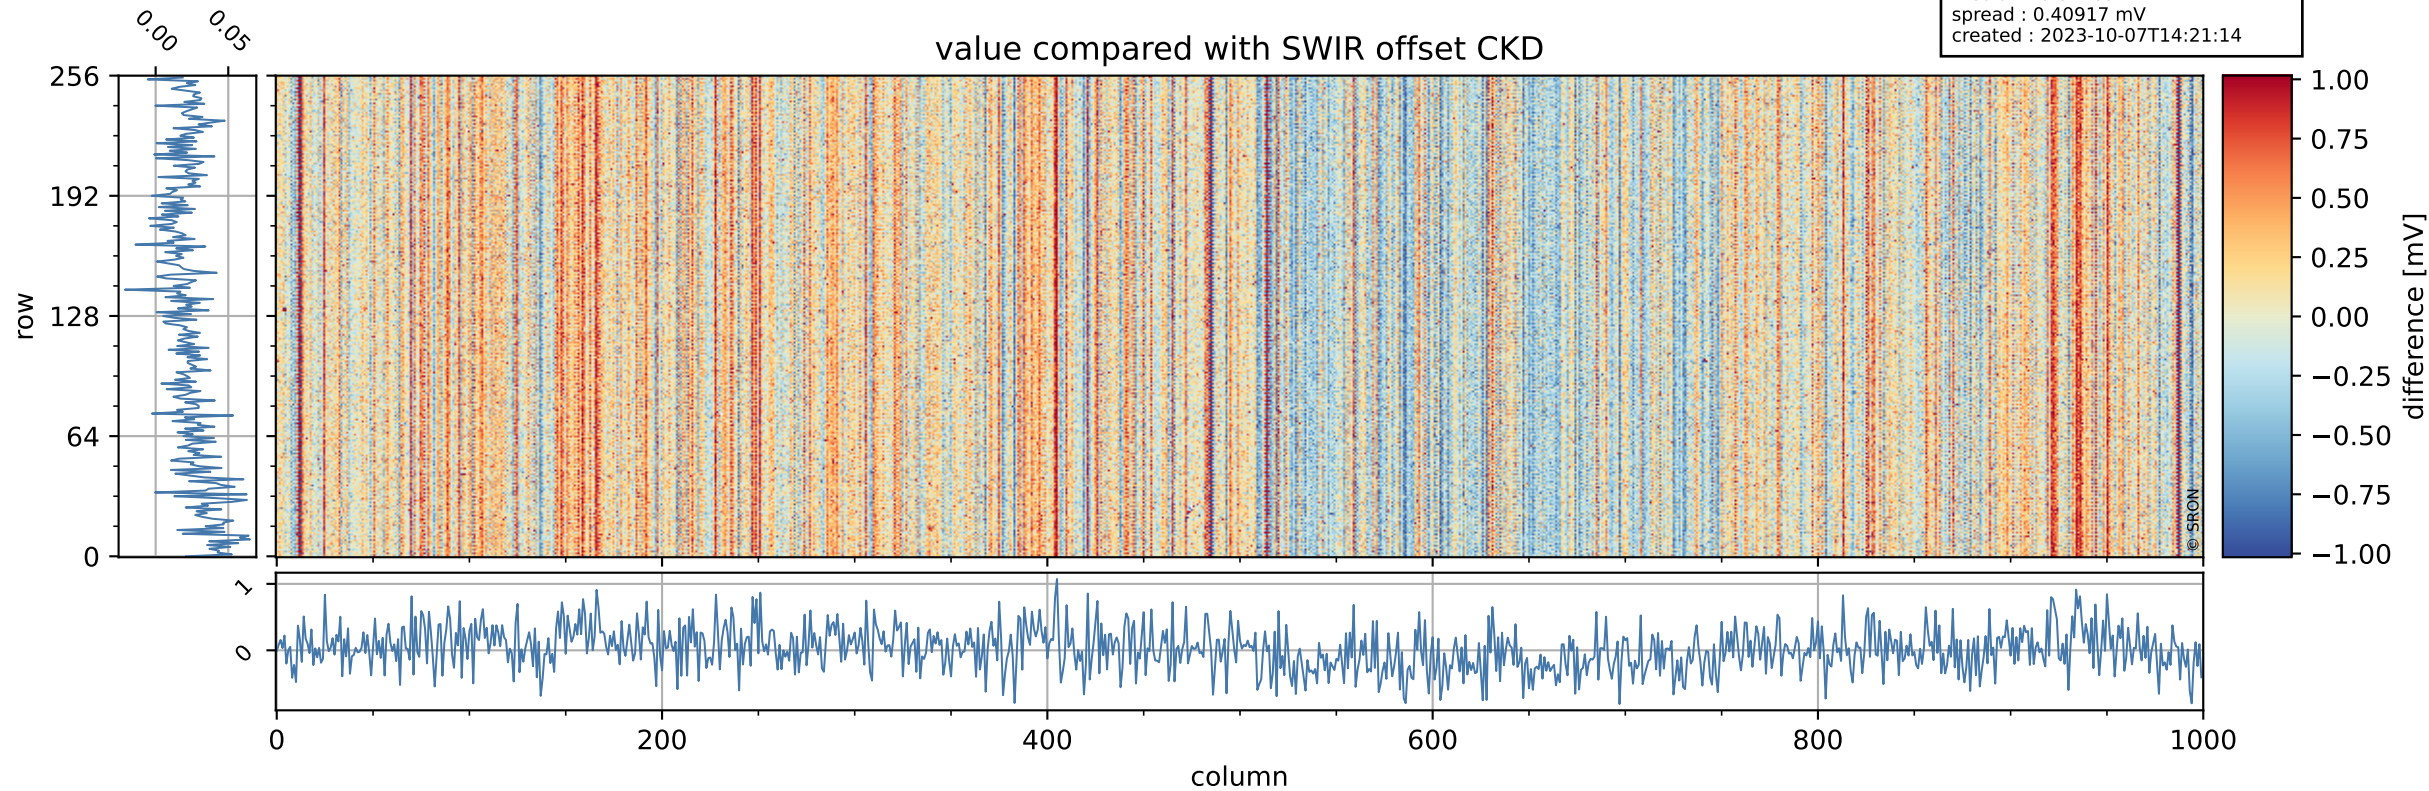

Tropomi SWIR offset (official)

orbits : 20 in [30952, 30997]
coverage : 2023-10-04 / 2023-10-07
median : 0.52604 V
spread : 0.035907 V
created : 2023-10-07T14:21:13

value detector map

Tropomi SWIR offset (official)

orbits : 20 in [30952, 30997]
coverage : 2023-10-04 / 2023-10-07
median : 27.626 μV
spread : 14.104 μV
created : 2023-10-07T14:21:14

Tropomi SWIR offset (official)

orbits : 20 in [30952, 30997]
coverage : 2023-10-04 / 2023-10-07
median : 0.024694 mV
spread : 0.40917 mV
created : 2023-10-07T14:21:14

value compared with SWIR offset CKD

Tropomi SWIR offset (official) ground-tracks of Sentinel-5P

orbits : 20 in [30952, 30997]
coverage : 2023-10-04 / 2023-10-07
created : 2023-10-07T14:21:14

Tropomi SWIR offset (official)

orbits : [2827, 30997]
coverage : 2018-04-30 / 2023-10-07
created : 2023-10-07T14:21:15

trend of detector median & temperatures