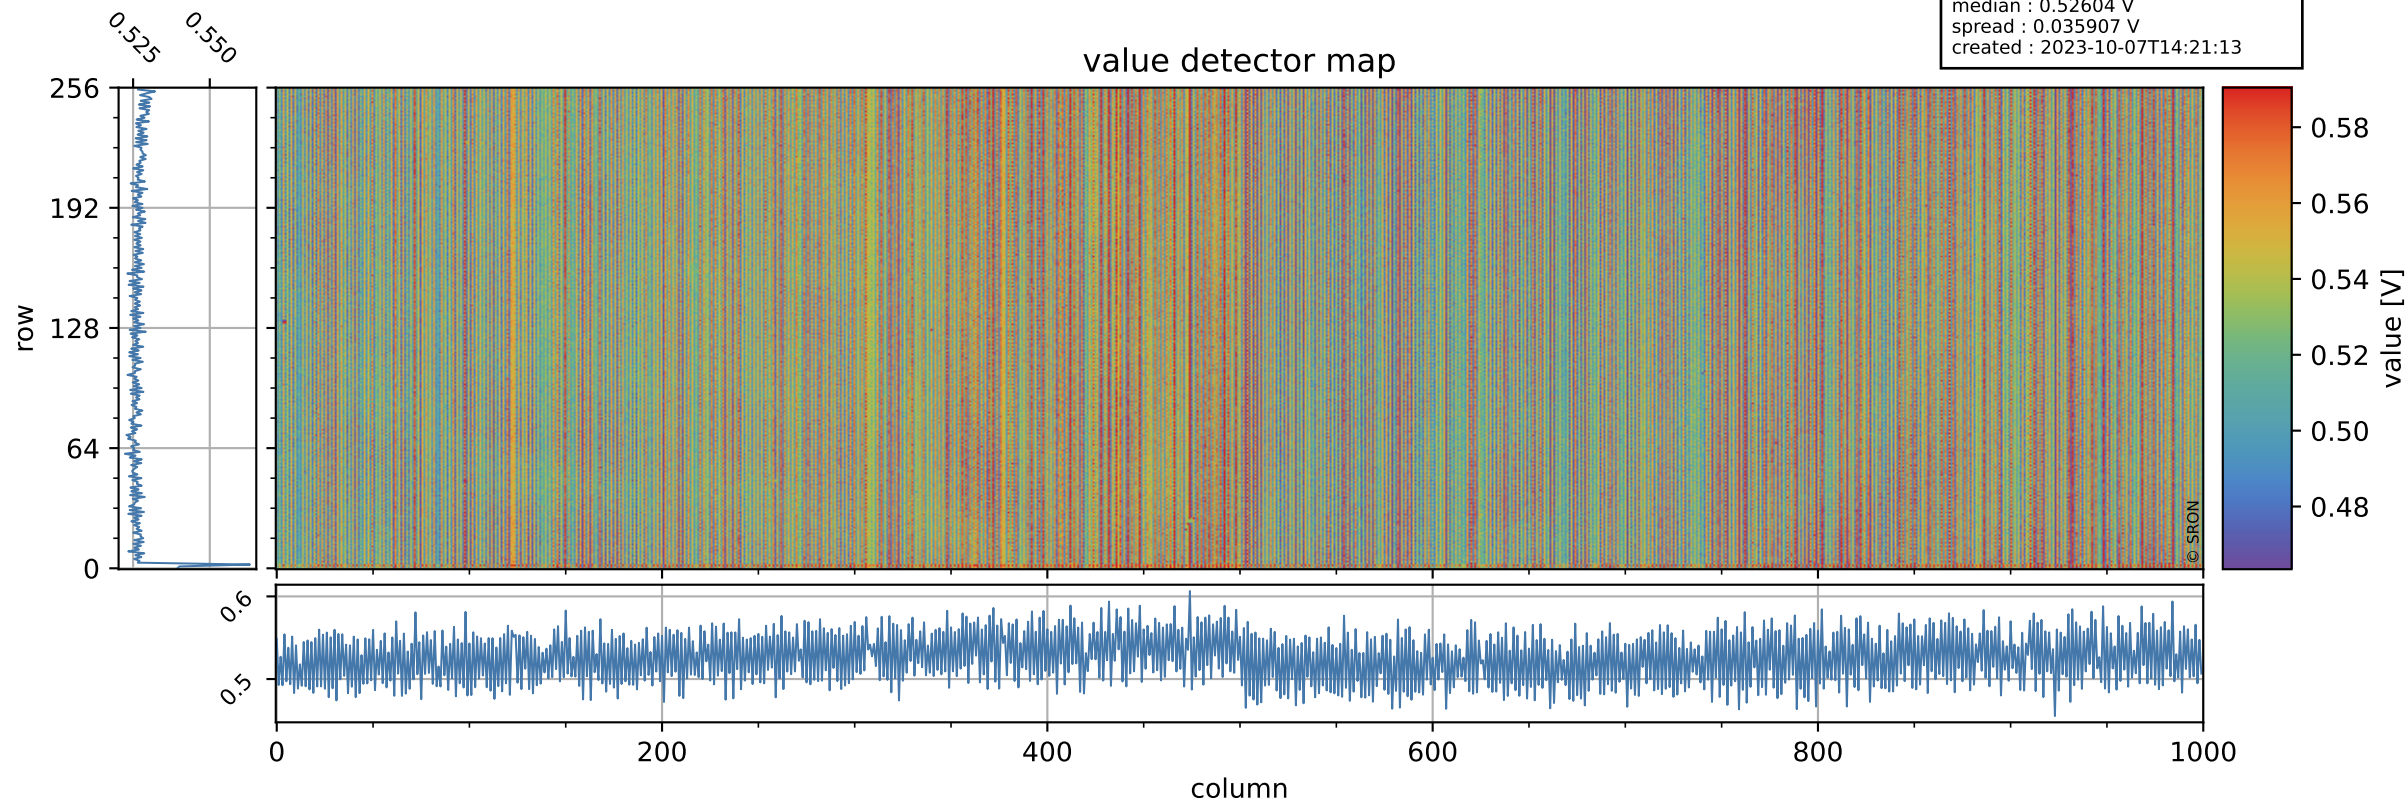

Tropomi SWIR offset (official)

orbits : 20 in [30952, 30997]
coverage : 2023-10-04 / 2023-10-07
median : 0.52604 V
spread : 0.035907 V
created : 2023-10-07T14:21:13

value detector map

Tropomi SWIR offset (official)

orbits : 20 in [30952, 30997]
coverage : 2023-10-04 / 2023-10-07
median : 27.626 μV
spread : 14.104 μV
created : 2023-10-07T14:21:14

Tropomi SWIR offset (official)

orbits : 20 in [30952, 30997]
coverage : 2023-10-04 / 2023-10-07
median : 0.024694 mV
spread : 0.40917 mV
created : 2023-10-07T14:21:14

value compared with SWIR offset CKD

Tropomi SWIR offset (official) ground-tracks of Sentinel-5P

orbits : 20 in [30952, 30997]
coverage : 2023-10-04 / 2023-10-07
created : 2023-10-07T14:21:14

Tropomi SWIR offset (official)

orbits : [2827, 30997]
coverage : 2018-04-30 / 2023-10-07
created : 2023-10-07T14:21:15

trend of detector median & temperatures