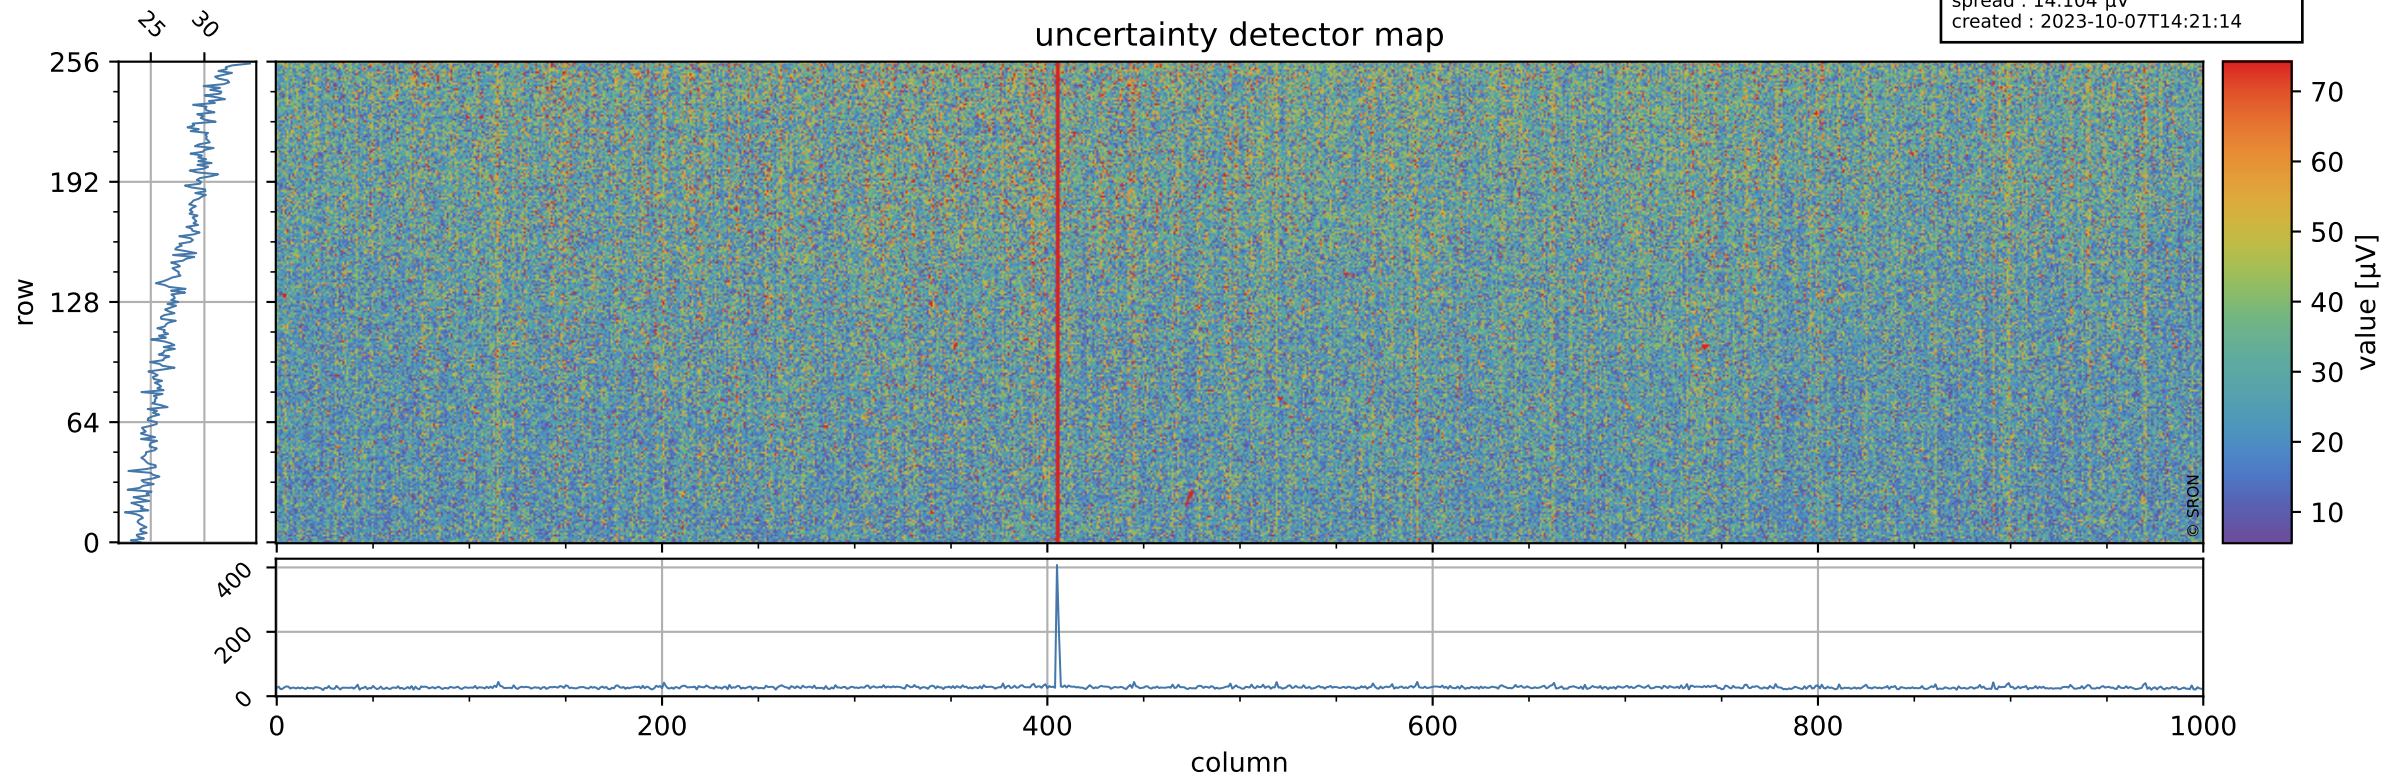

Tropomi SWIR offset (official)

orbits : 20 in [30952, 30997]
coverage : 2023-10-04 / 2023-10-07
median : 0.52604 V
spread : 0.035907 V
created : 2023-10-07T14:21:13

value detector map

Tropomi SWIR offset (official)

orbits : 20 in [30952, 30997]
coverage : 2023-10-04 / 2023-10-07
median : 27.626 μV
spread : 14.104 μV
created : 2023-10-07T14:21:14

Tropomi SWIR offset (official)

orbits : 20 in [30952, 30997]
coverage : 2023-10-04 / 2023-10-07
median : 0.024694 mV
spread : 0.40917 mV
created : 2023-10-07T14:21:14

value compared with SWIR offset CKD

Tropomi SWIR offset (official) ground-tracks of Sentinel-5P

orbits : 20 in [30952, 30997]
coverage : 2023-10-04 / 2023-10-07
created : 2023-10-07T14:21:14

Tropomi SWIR offset (official)

orbits : [2827, 30997]
coverage : 2018-04-30 / 2023-10-07
created : 2023-10-07T14:21:15

trend of detector median & temperatures