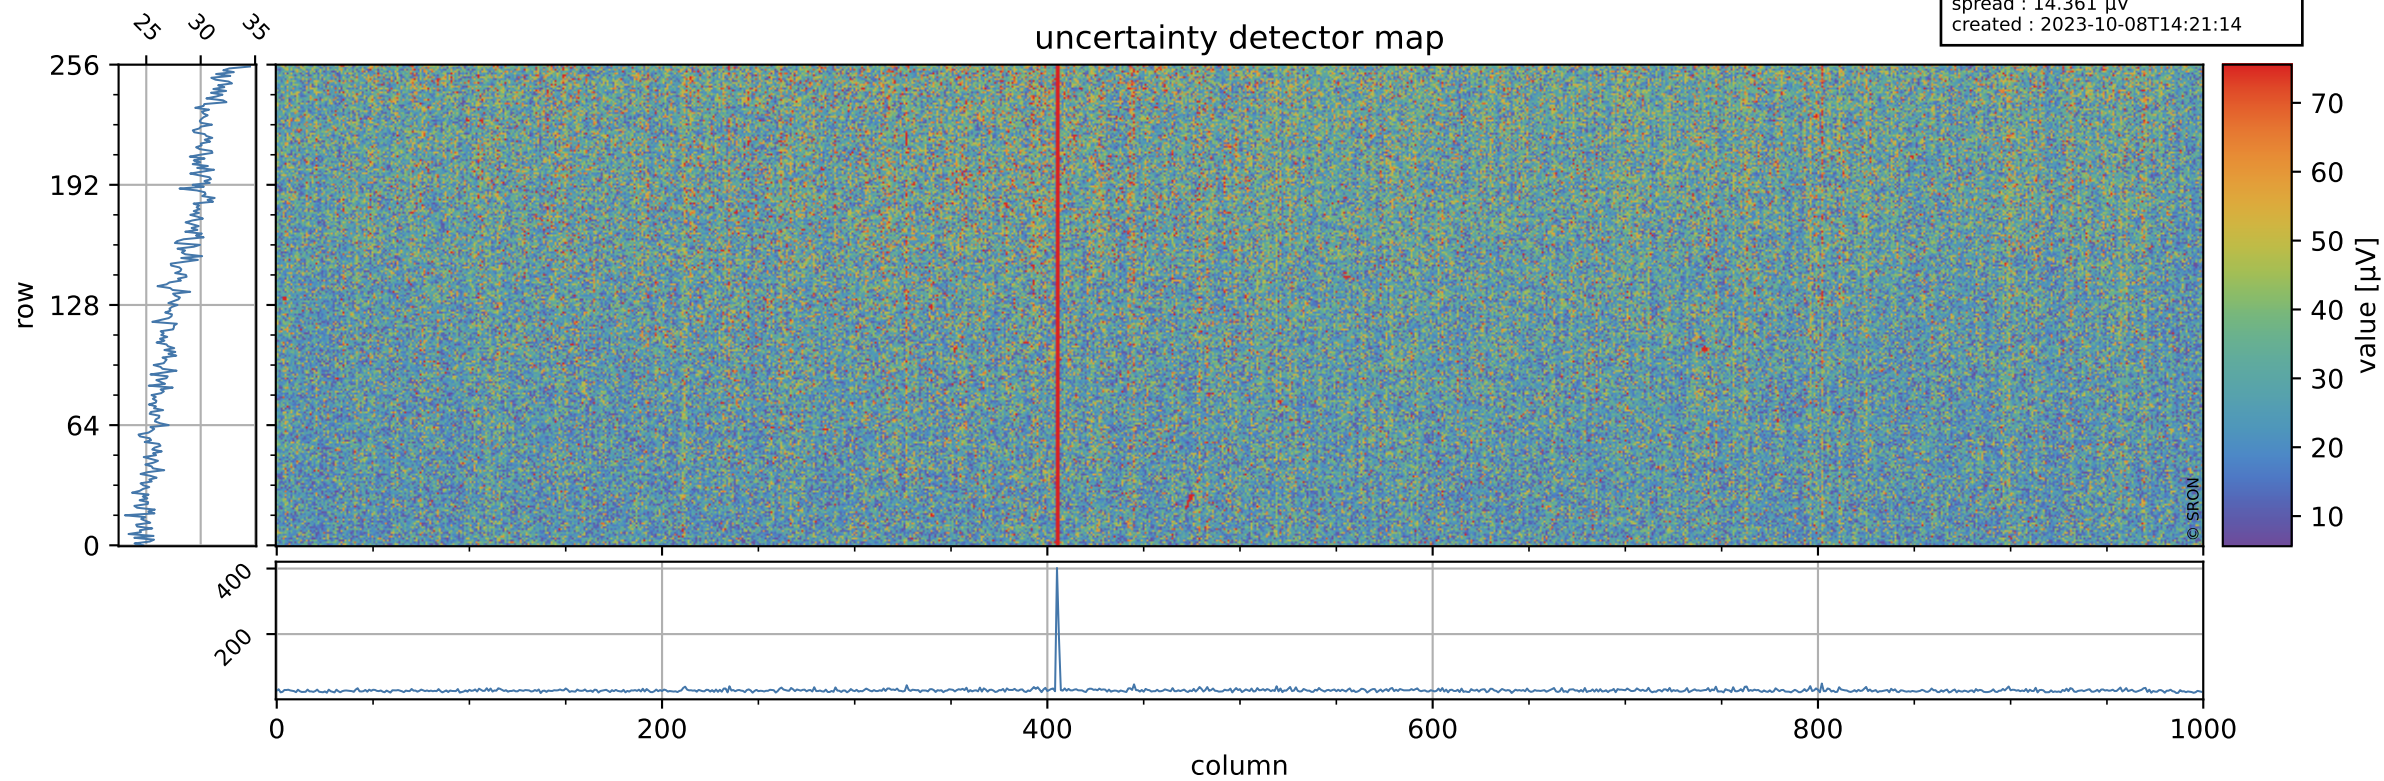

Tropomi SWIR offset (official)

orbits : 19 in [30967, 31012]
coverage : 2023-10-05 / 2023-10-08
median : 0.52603 V
spread : 0.035909 V
created : 2023-10-08T14:21:13

value detector map

Tropomi SWIR offset (official)

orbits : 19 in [30967, 31012]
coverage : 2023-10-05 / 2023-10-08
median : 28.135 μV
spread : 14.361 μV
created : 2023-10-08T14:21:14

Tropomi SWIR offset (official)

orbits : 19 in [30967, 31012]
coverage : 2023-10-05 / 2023-10-08
median : 0.021811 mV
spread : 0.41064 mV
created : 2023-10-08T14:21:14

value compared with SWIR offset CKD

Tropomi SWIR offset (official) ground-tracks of Sentinel-5P

orbits : 19 in [30967, 31012]
coverage : 2023-10-05 / 2023-10-08
created : 2023-10-08T14:21:14

Tropomi SWIR offset (official)

orbits : [2827, 31012]
coverage : 2018-04-30 / 2023-10-08
created : 2023-10-08T14:21:15

trend of detector median & temperatures