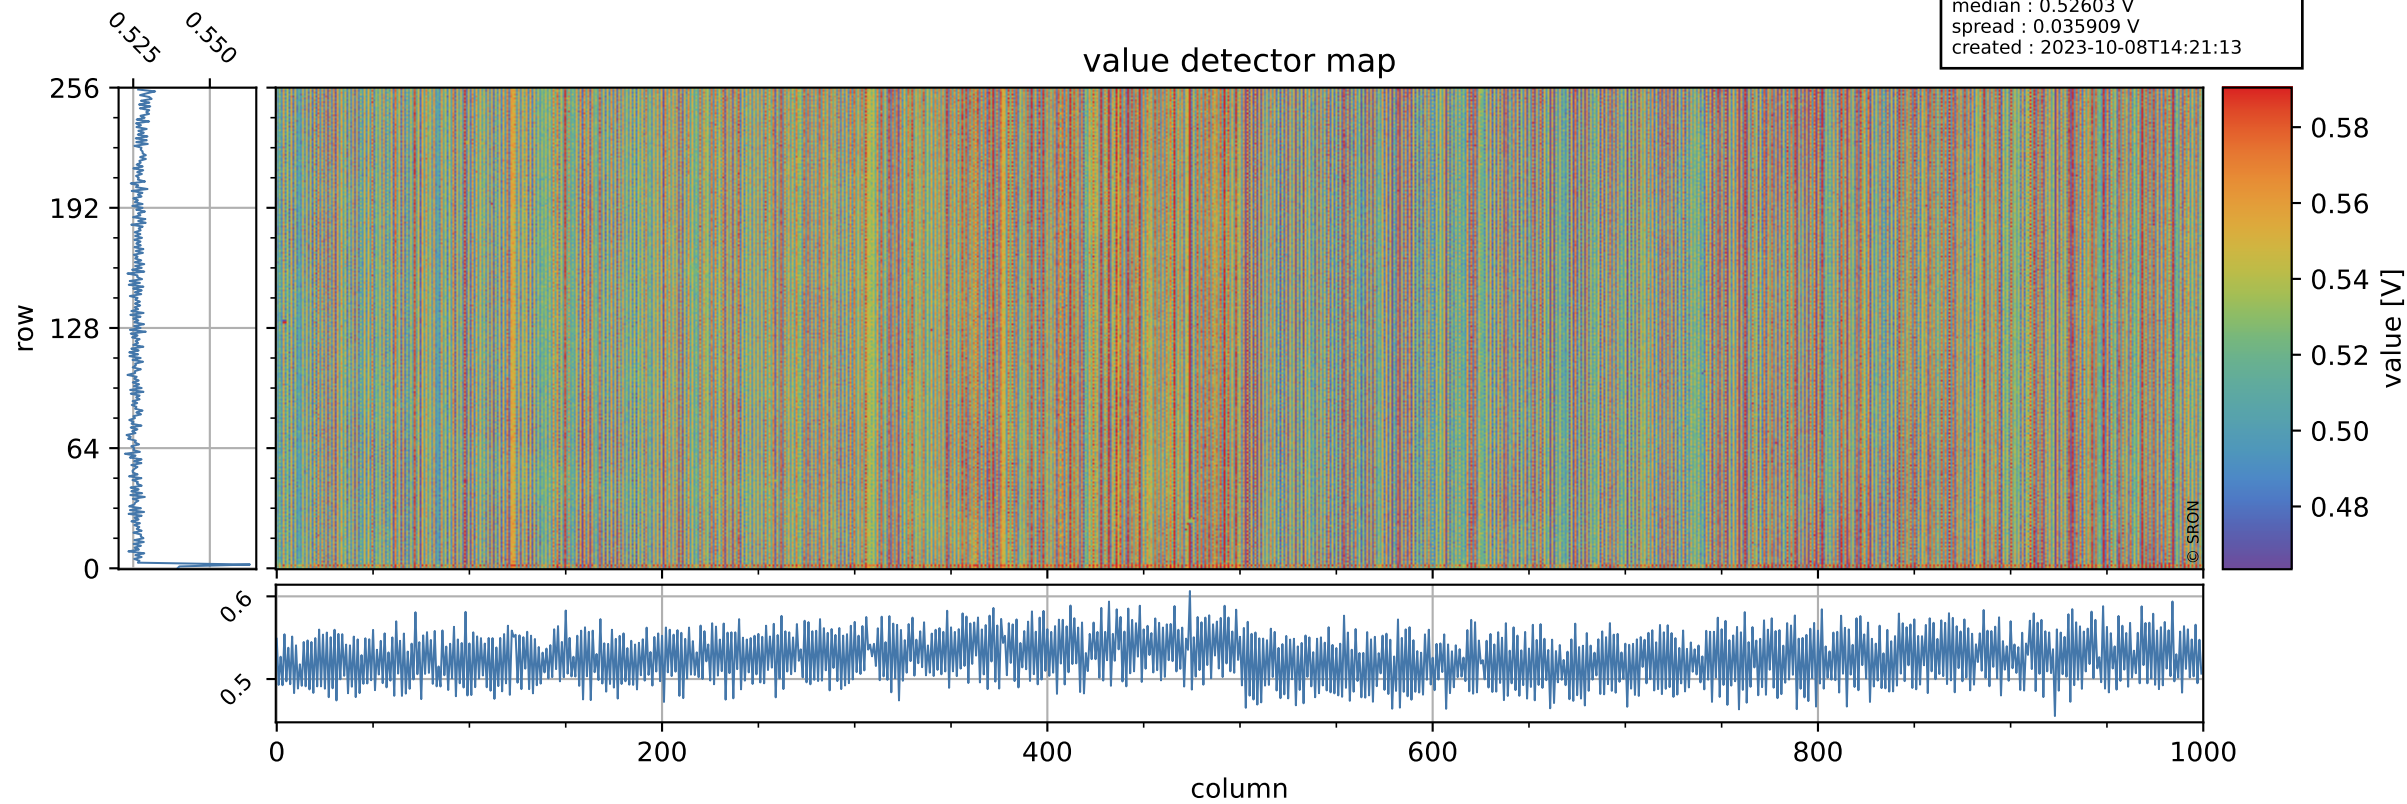

Tropomi SWIR offset (official)

orbits : 19 in [30967, 31012]
coverage : 2023-10-05 / 2023-10-08
median : 0.52603 V
spread : 0.035909 V
created : 2023-10-08T14:21:13

value detector map

Tropomi SWIR offset (official)

orbits : 19 in [30967, 31012]
coverage : 2023-10-05 / 2023-10-08
median : 28.135 μV
spread : 14.361 μV
created : 2023-10-08T14:21:14

Tropomi SWIR offset (official)

orbits : 19 in [30967, 31012]
coverage : 2023-10-05 / 2023-10-08
median : 0.021811 mV
spread : 0.41064 mV
created : 2023-10-08T14:21:14

value compared with SWIR offset CKD

Tropomi SWIR offset (official) ground-tracks of Sentinel-5P

orbits : 19 in [30967, 31012]
coverage : 2023-10-05 / 2023-10-08
created : 2023-10-08T14:21:14

Tropomi SWIR offset (official)

orbits : [2827, 31012]
coverage : 2018-04-30 / 2023-10-08
created : 2023-10-08T14:21:15

trend of detector median & temperatures