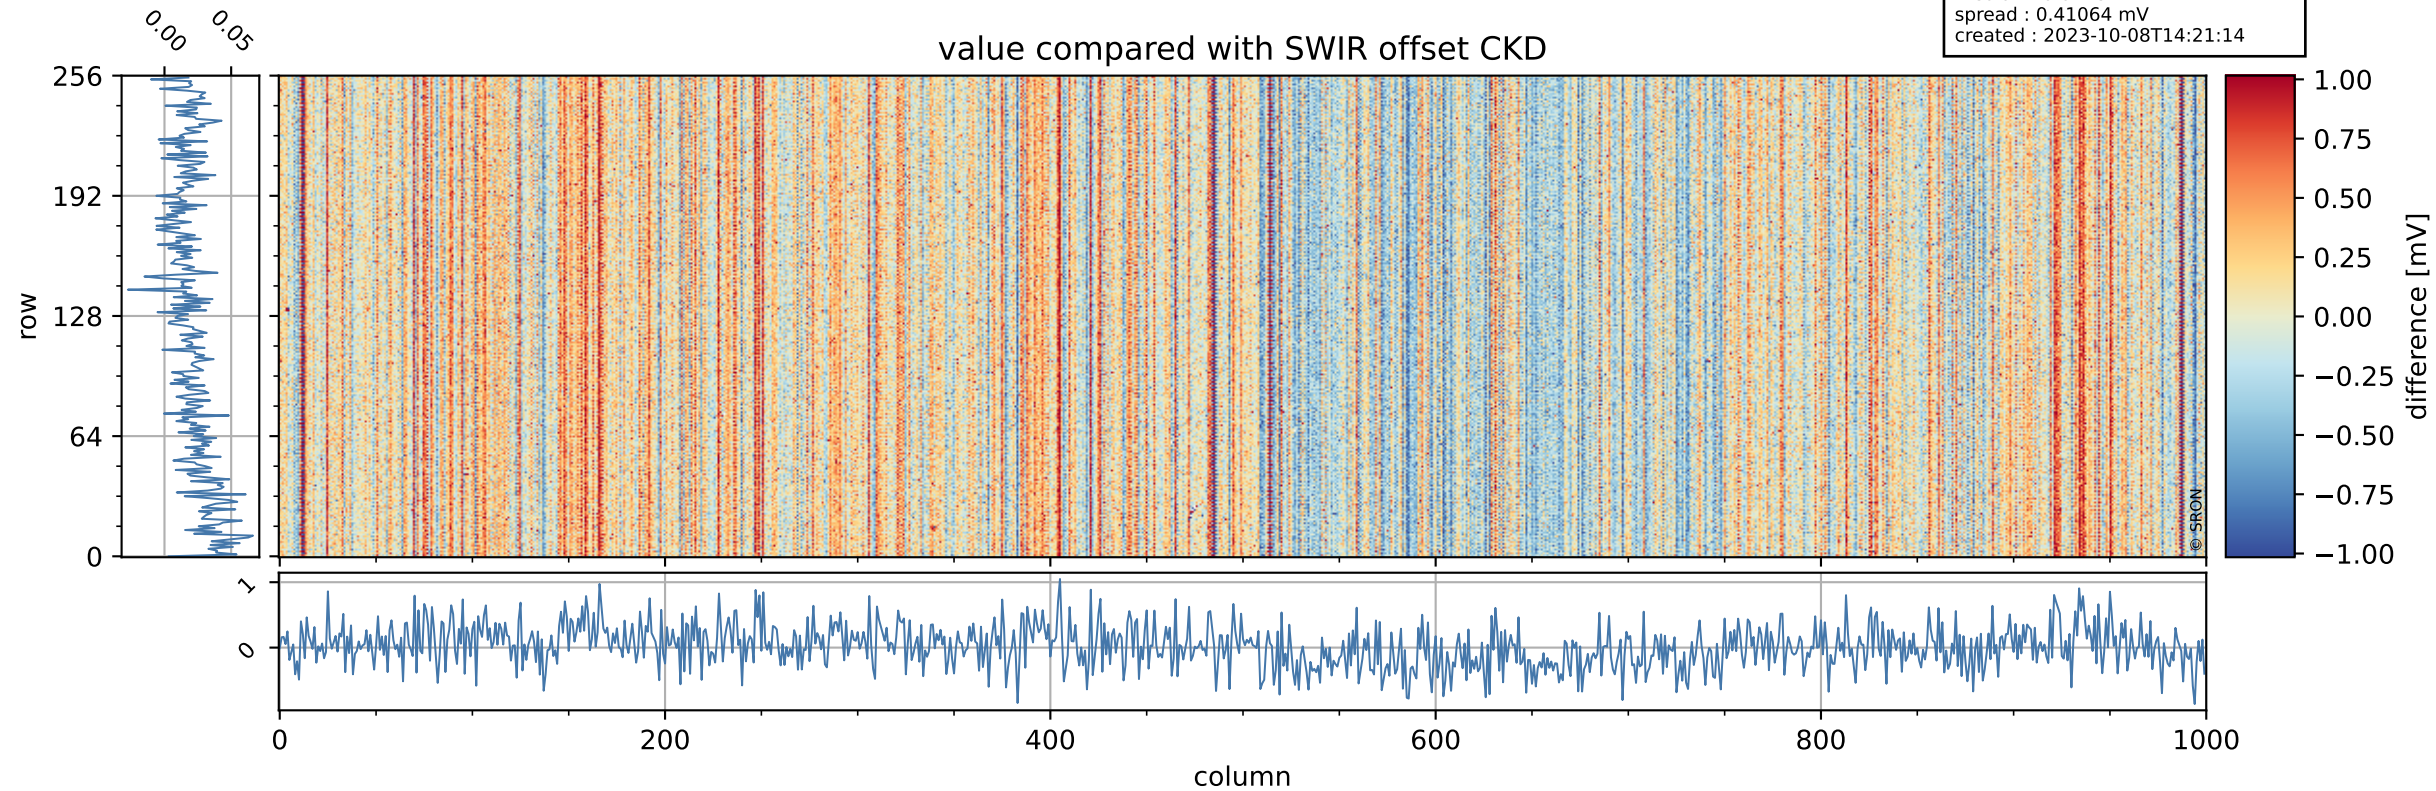

Tropomi SWIR offset (official)

orbits : 19 in [30967, 31012]
coverage : 2023-10-05 / 2023-10-08
median : 0.52603 V
spread : 0.035909 V
created : 2023-10-08T14:21:13

value detector map

Tropomi SWIR offset (official)

orbits : 19 in [30967, 31012]
coverage : 2023-10-05 / 2023-10-08
median : 28.135 μV
spread : 14.361 μV
created : 2023-10-08T14:21:14

Tropomi SWIR offset (official)

orbits : 19 in [30967, 31012]
coverage : 2023-10-05 / 2023-10-08
median : 0.021811 mV
spread : 0.41064 mV
created : 2023-10-08T14:21:14

value compared with SWIR offset CKD

Tropomi SWIR offset (official) ground-tracks of Sentinel-5P

orbits : 19 in [30967, 31012]
coverage : 2023-10-05 / 2023-10-08
created : 2023-10-08T14:21:14

Tropomi SWIR offset (official)

orbits : [2827, 31012]
coverage : 2018-04-30 / 2023-10-08
created : 2023-10-08T14:21:15

trend of detector median & temperatures