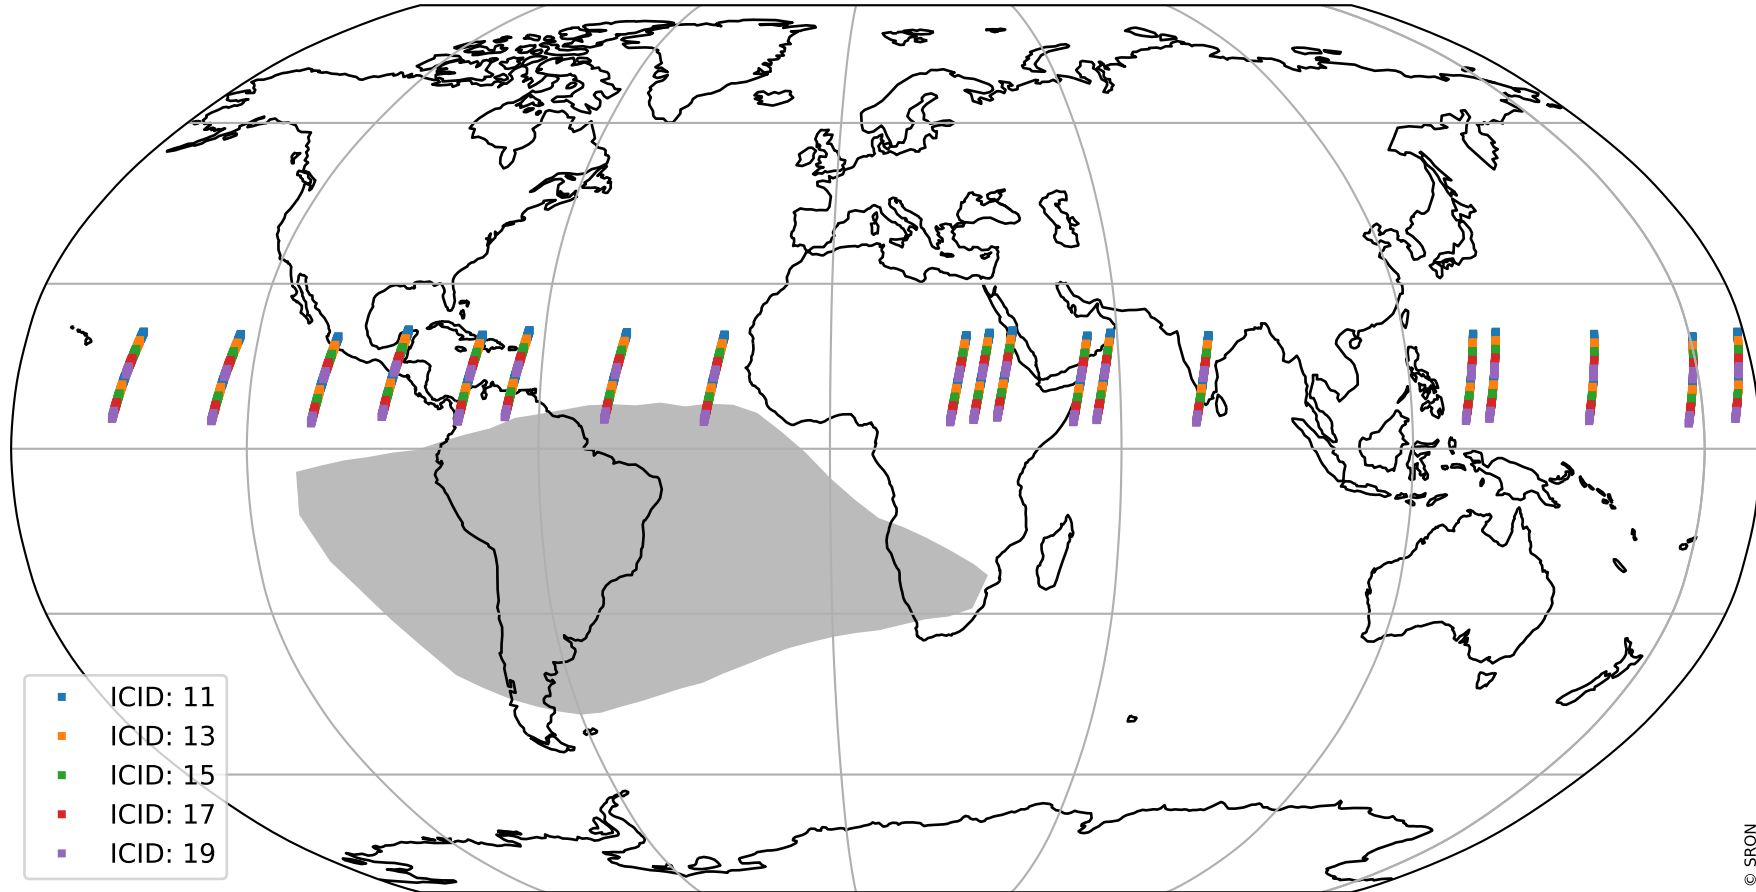

Tropomi SWIR offset (official)

orbits : 19 in [30967, 31012]
coverage : 2023-10-05 / 2023-10-08
median : 0.52603 V
spread : 0.035909 V
created : 2023-10-08T14:21:13

value detector map

Tropomi SWIR offset (official)

orbits : 19 in [30967, 31012]
coverage : 2023-10-05 / 2023-10-08
median : 28.135 μV
spread : 14.361 μV
created : 2023-10-08T14:21:14

Tropomi SWIR offset (official)

orbits : 19 in [30967, 31012]
coverage : 2023-10-05 / 2023-10-08
median : 0.021811 mV
spread : 0.41064 mV
created : 2023-10-08T14:21:14

value compared with SWIR offset CKD

Tropomi SWIR offset (official) ground-tracks of Sentinel-5P

orbits : 19 in [30967, 31012]
coverage : 2023-10-05 / 2023-10-08
created : 2023-10-08T14:21:14

Tropomi SWIR offset (official)

orbits : [2827, 31012]
coverage : 2018-04-30 / 2023-10-08
created : 2023-10-08T14:21:15

trend of detector median & temperatures