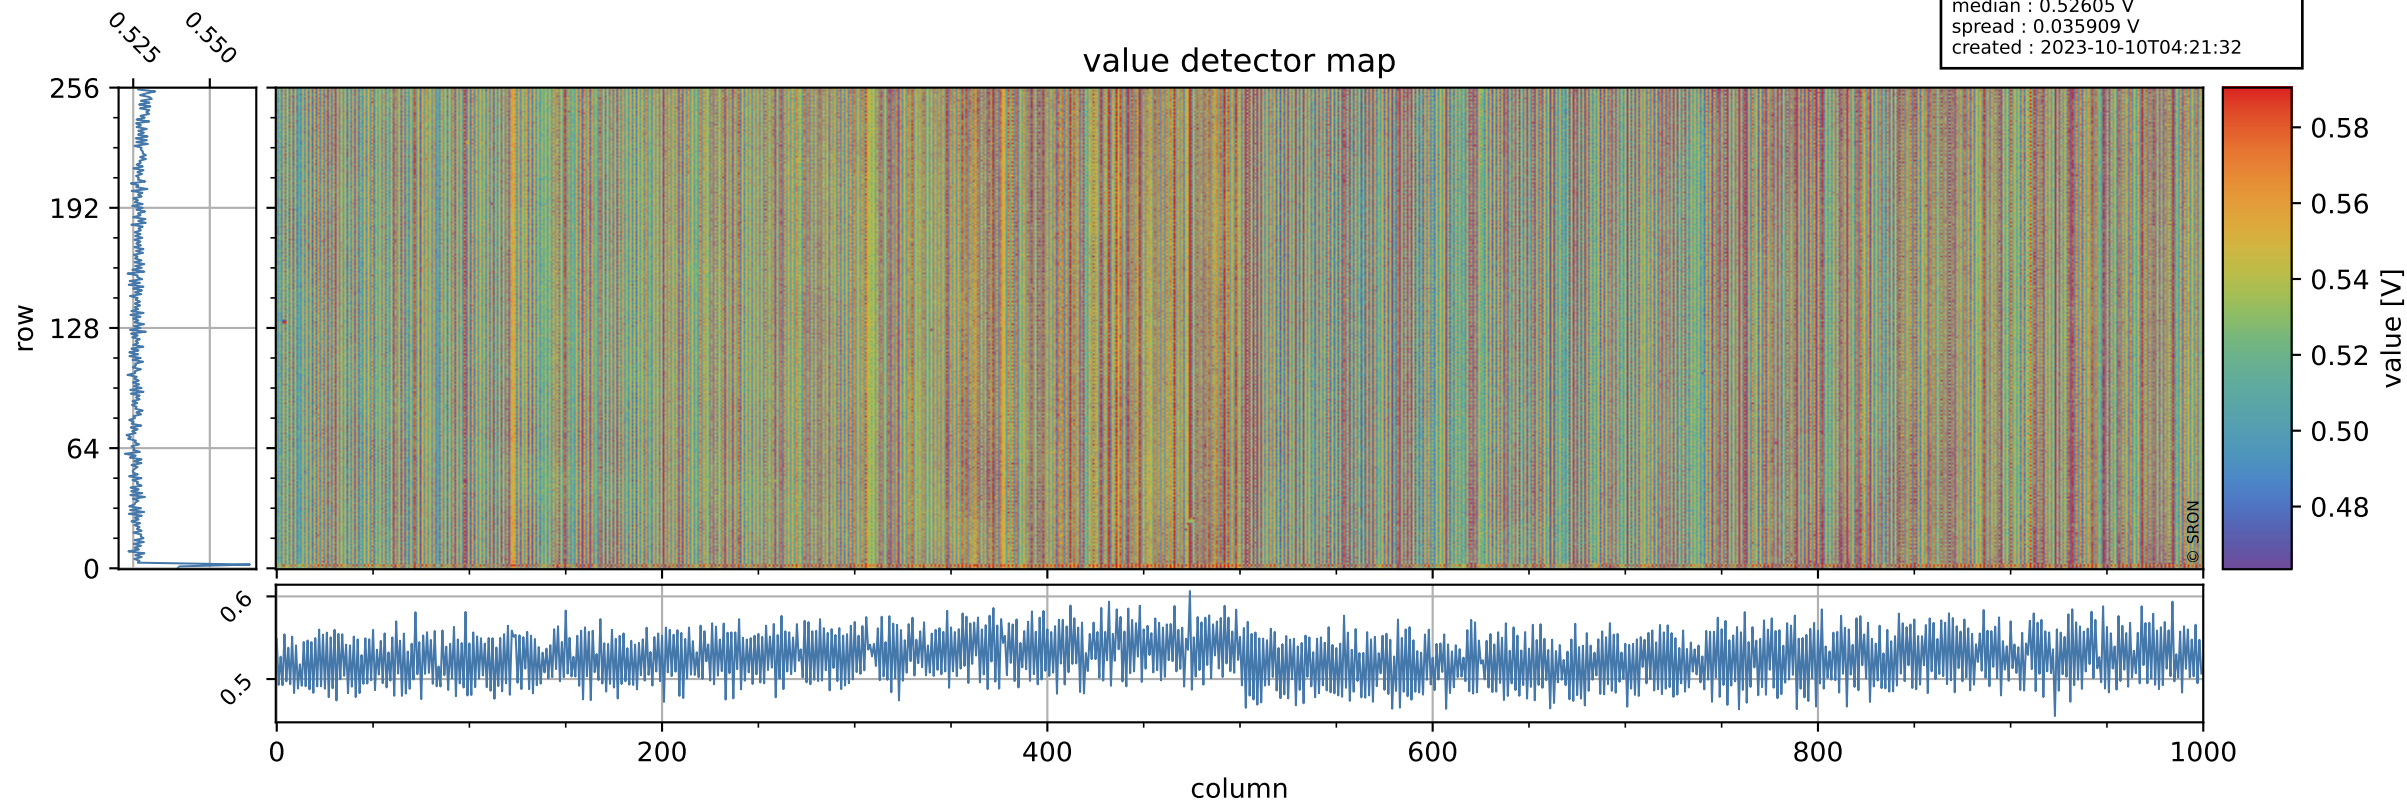

Tropomi SWIR offset (official)

orbits : 20 in [30982, 31027]
coverage : 2023-10-06 / 2023-10-09
median : 0.52605 V
spread : 0.035909 V
created : 2023-10-10T04:21:32

value detector map

Tropomi SWIR offset (official)

orbits : 20 in [30982, 31027]
coverage : 2023-10-06 / 2023-10-09
median : 28.043 μV
spread : 14.379 μV
created : 2023-10-10T04:21:33

Tropomi SWIR offset (official)

orbits : 20 in [30982, 31027]
coverage : 2023-10-06 / 2023-10-09
median : 0.035185 mV
spread : 0.411106 mV
created : 2023-10-10T04:21:33

value compared with SWIR offset CKD

Tropomi SWIR offset (official) ground-tracks of Sentinel-5P

orbits : 20 in [30982, 31027]
coverage : 2023-10-06 / 2023-10-09
created : 2023-10-10T04:21:33

Tropomi SWIR offset (official)

orbits : [2827, 31027]
coverage : 2018-04-30 / 2023-10-09
created : 2023-10-10T04:21:34

trend of detector median & temperatures