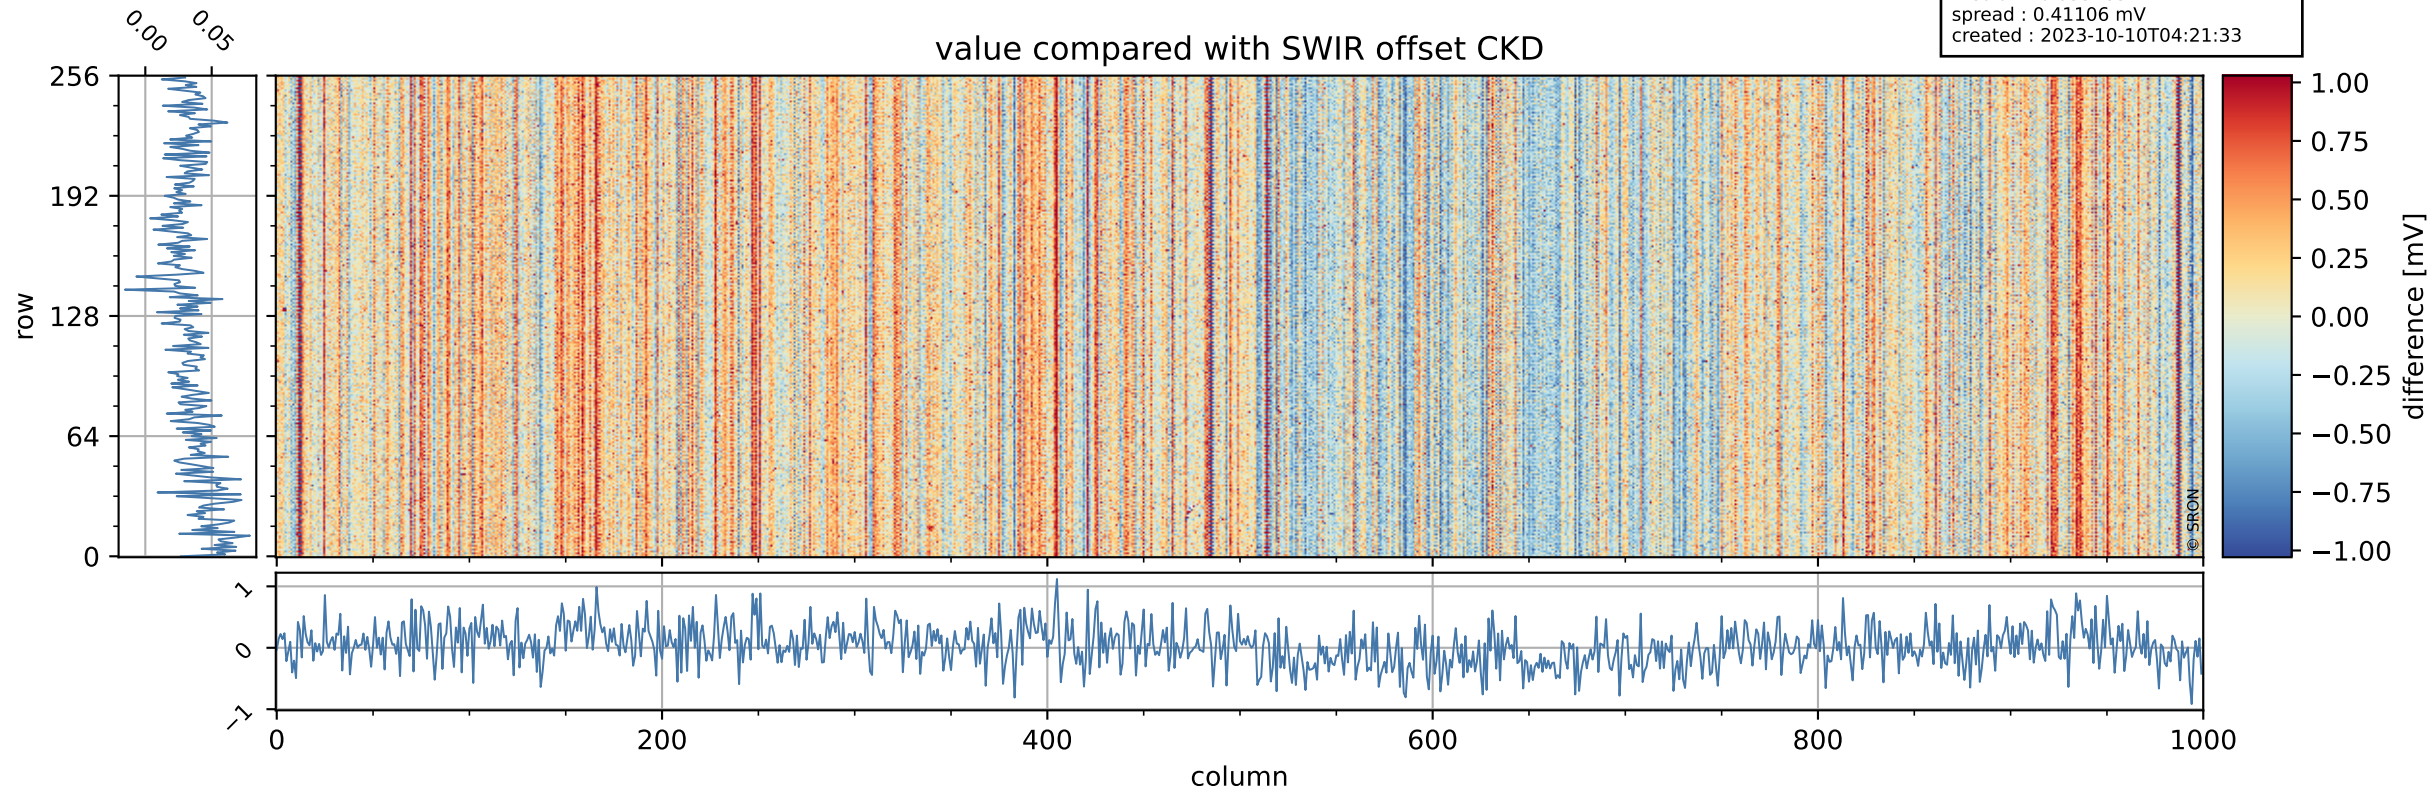

Tropomi SWIR offset (official)

orbits : 20 in [30982, 31027]
coverage : 2023-10-06 / 2023-10-09
median : 0.52605 V
spread : 0.035909 V
created : 2023-10-10T04:21:32

value detector map

Tropomi SWIR offset (official)

orbits : 20 in [30982, 31027]
coverage : 2023-10-06 / 2023-10-09
median : 28.043 μV
spread : 14.379 μV
created : 2023-10-10T04:21:33

Tropomi SWIR offset (official)

orbits : 20 in [30982, 31027]
coverage : 2023-10-06 / 2023-10-09
median : 0.035185 mV
spread : 0.411106 mV
created : 2023-10-10T04:21:33

value compared with SWIR offset CKD

Tropomi SWIR offset (official) ground-tracks of Sentinel-5P

orbits : 20 in [30982, 31027]
coverage : 2023-10-06 / 2023-10-09
created : 2023-10-10T04:21:33

Tropomi SWIR offset (official)

orbits : [2827, 31027]
coverage : 2018-04-30 / 2023-10-09
created : 2023-10-10T04:21:34

trend of detector median & temperatures