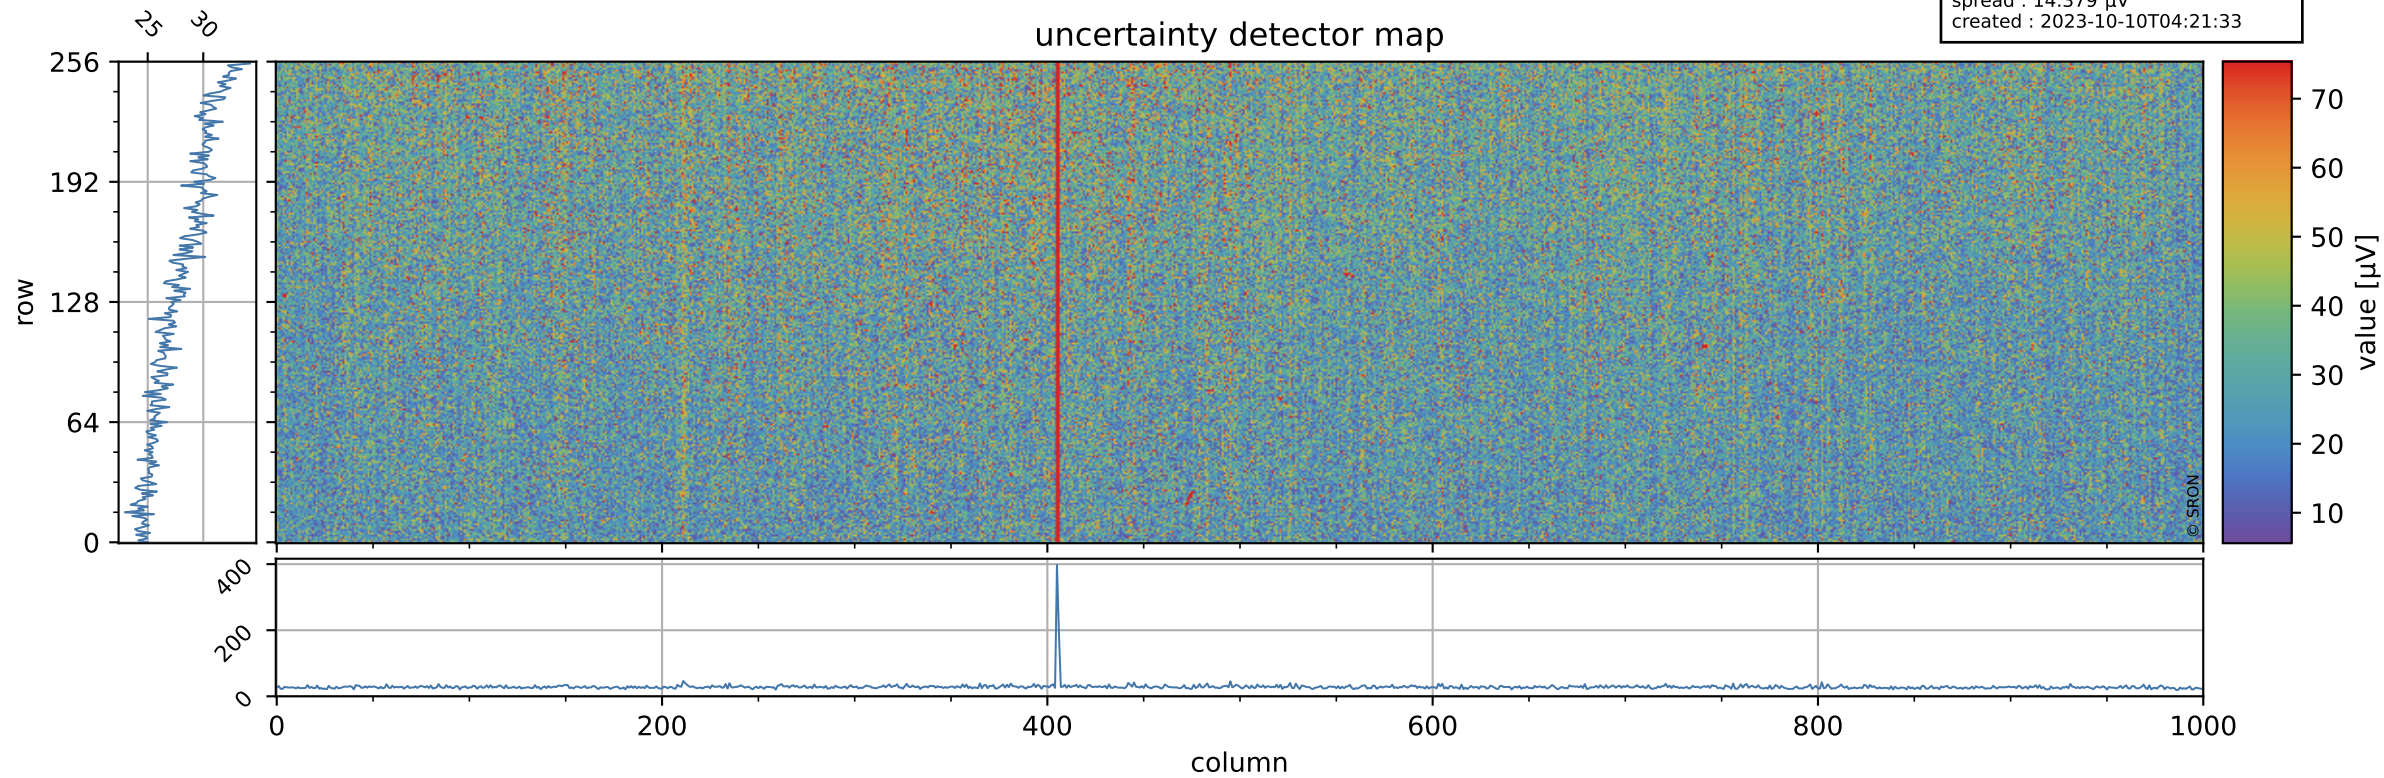

Tropomi SWIR offset (official)

orbits : 20 in [30982, 31027]
coverage : 2023-10-06 / 2023-10-09
median : 0.52605 V
spread : 0.035909 V
created : 2023-10-10T04:21:32

value detector map

Tropomi SWIR offset (official)

orbits : 20 in [30982, 31027]
coverage : 2023-10-06 / 2023-10-09
median : 28.043 μV
spread : 14.379 μV
created : 2023-10-10T04:21:33

Tropomi SWIR offset (official)

orbits : 20 in [30982, 31027]
coverage : 2023-10-06 / 2023-10-09
median : 0.035185 mV
spread : 0.411106 mV
created : 2023-10-10T04:21:33

value compared with SWIR offset CKD

Tropomi SWIR offset (official) ground-tracks of Sentinel-5P

orbits : 20 in [30982, 31027]
coverage : 2023-10-06 / 2023-10-09
created : 2023-10-10T04:21:33

Tropomi SWIR offset (official)

orbits : [2827, 31027]
coverage : 2018-04-30 / 2023-10-09
created : 2023-10-10T04:21:34

trend of detector median & temperatures