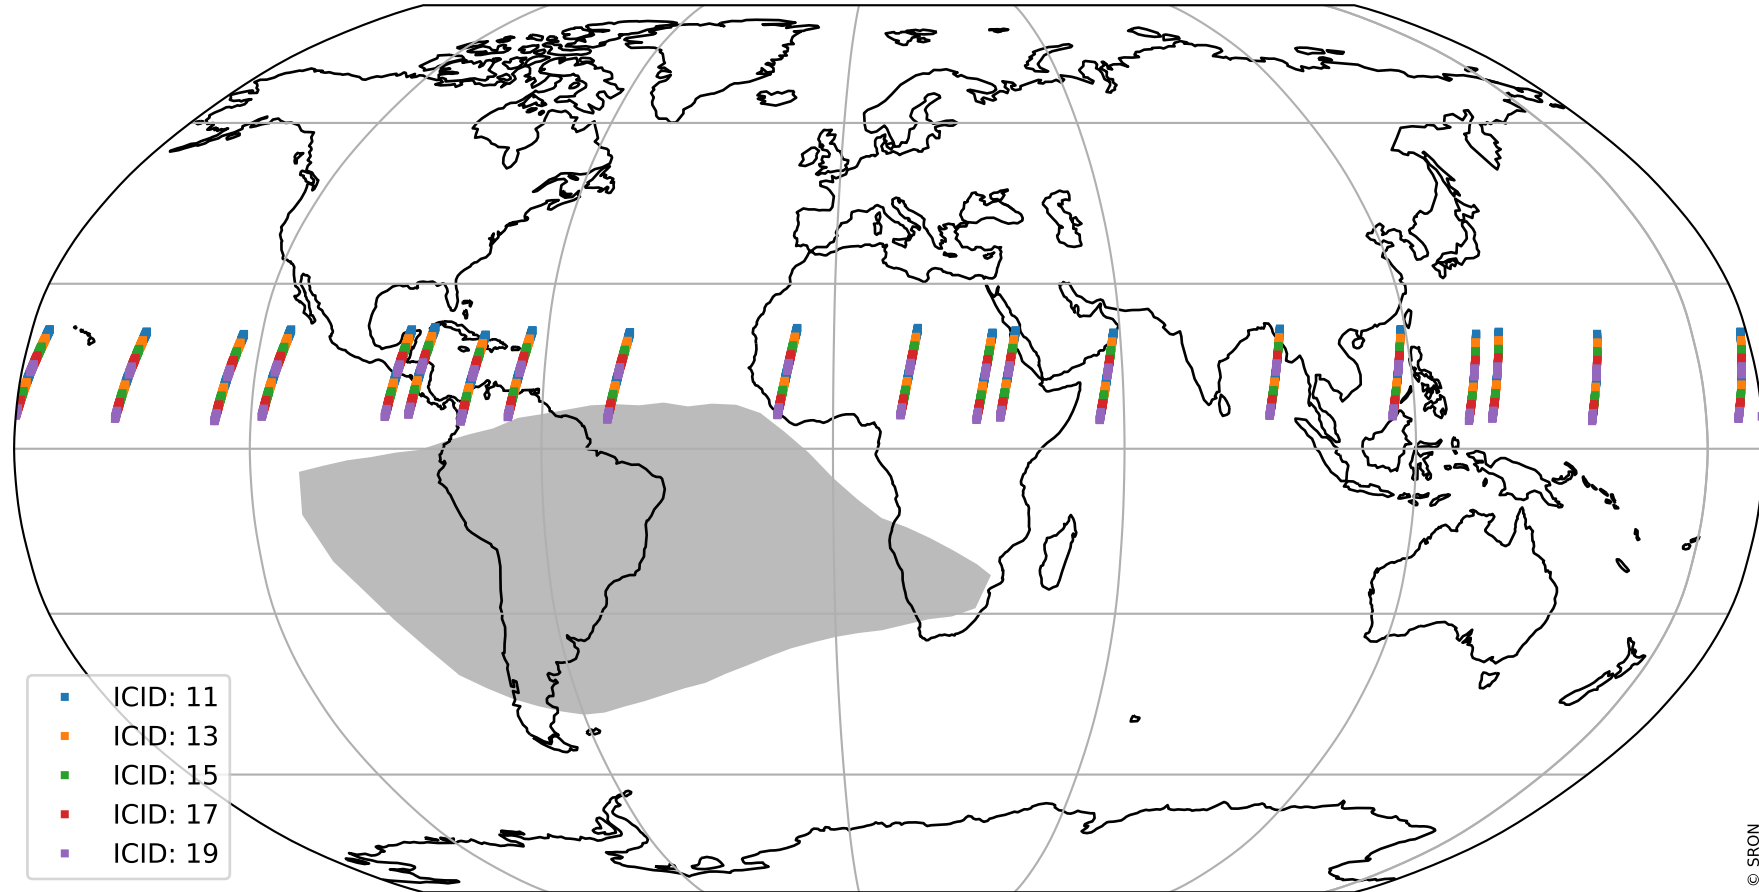

Tropomi SWIR offset (official)

orbits : 20 in [30982, 31027]
coverage : 2023-10-06 / 2023-10-09
median : 0.52605 V
spread : 0.035909 V
created : 2023-10-10T04:21:32

value detector map

Tropomi SWIR offset (official)

orbits : 20 in [30982, 31027]
coverage : 2023-10-06 / 2023-10-09
median : 28.043 μV
spread : 14.379 μV
created : 2023-10-10T04:21:33

Tropomi SWIR offset (official)

orbits : 20 in [30982, 31027]
coverage : 2023-10-06 / 2023-10-09
median : 0.035185 mV
spread : 0.411106 mV
created : 2023-10-10T04:21:33

value compared with SWIR offset CKD

Tropomi SWIR offset (official) ground-tracks of Sentinel-5P

orbits : 20 in [30982, 31027]
coverage : 2023-10-06 / 2023-10-09
created : 2023-10-10T04:21:33

Tropomi SWIR offset (official)

orbits : [2827, 31027]
coverage : 2018-04-30 / 2023-10-09
created : 2023-10-10T04:21:34

trend of detector median & temperatures