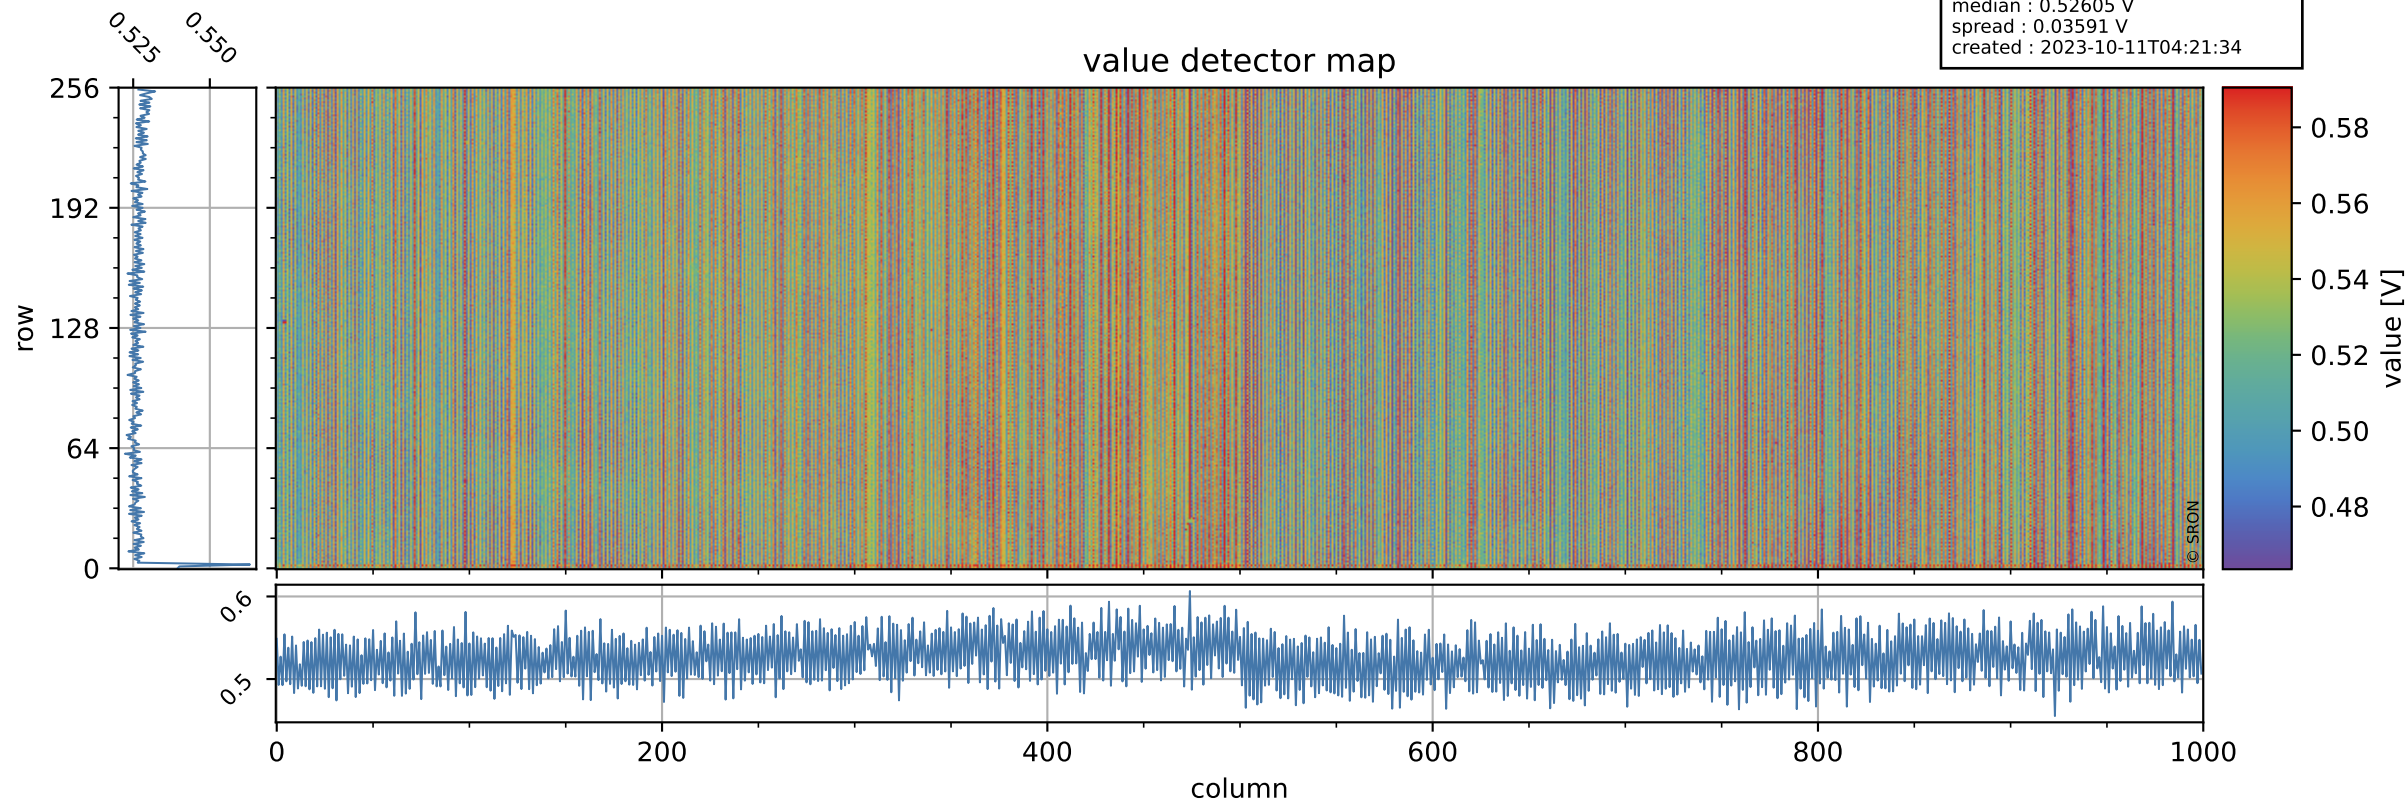

# Tropomi SWIR offset (official)

orbits : 19 in [30997, 31042]  
coverage : 2023-10-07 / 2023-10-10  
median : 0.52605 V  
spread : 0.03591 V  
created : 2023-10-11T04:21:34

## value detector map

# Tropomi SWIR offset (official)

orbits : 19 in [30997, 31042]  
coverage : 2023-10-07 / 2023-10-10  
median : 28.345  $\mu\text{V}$   
spread : 14.428  $\mu\text{V}$   
created : 2023-10-11T04:21:34

# Tropomi SWIR offset (official) ground-tracks of Sentinel-5P

orbits : 19 in [30997, 31042]  
coverage : 2023-10-07 / 2023-10-10  
created : 2023-10-11T04:21:35