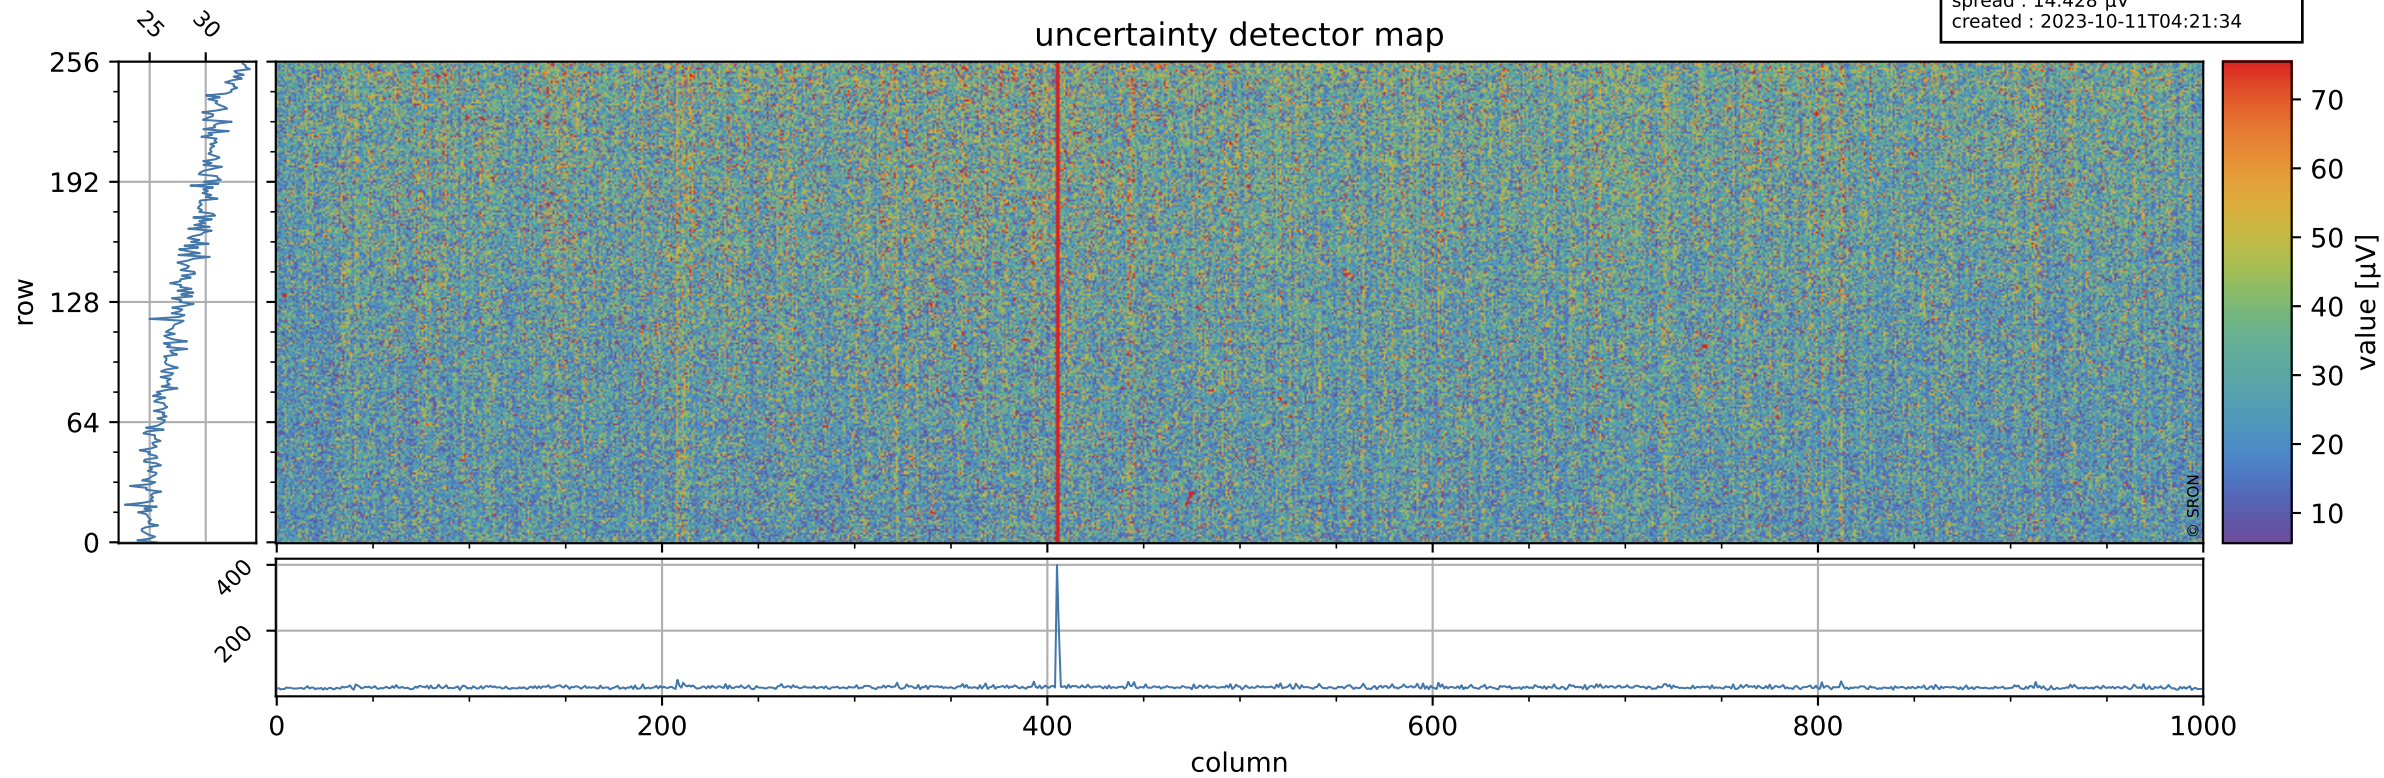

# Tropomi SWIR offset (official)

orbits : 19 in [30997, 31042]  
coverage : 2023-10-07 / 2023-10-10  
median : 0.52605 V  
spread : 0.03591 V  
created : 2023-10-11T04:21:34

## value detector map

# Tropomi SWIR offset (official)

orbits : 19 in [30997, 31042]  
coverage : 2023-10-07 / 2023-10-10  
median : 28.345  $\mu\text{V}$   
spread : 14.428  $\mu\text{V}$   
created : 2023-10-11T04:21:34

# Tropomi SWIR offset (official) ground-tracks of Sentinel-5P

orbits : 19 in [30997, 31042]  
coverage : 2023-10-07 / 2023-10-10  
created : 2023-10-11T04:21:35