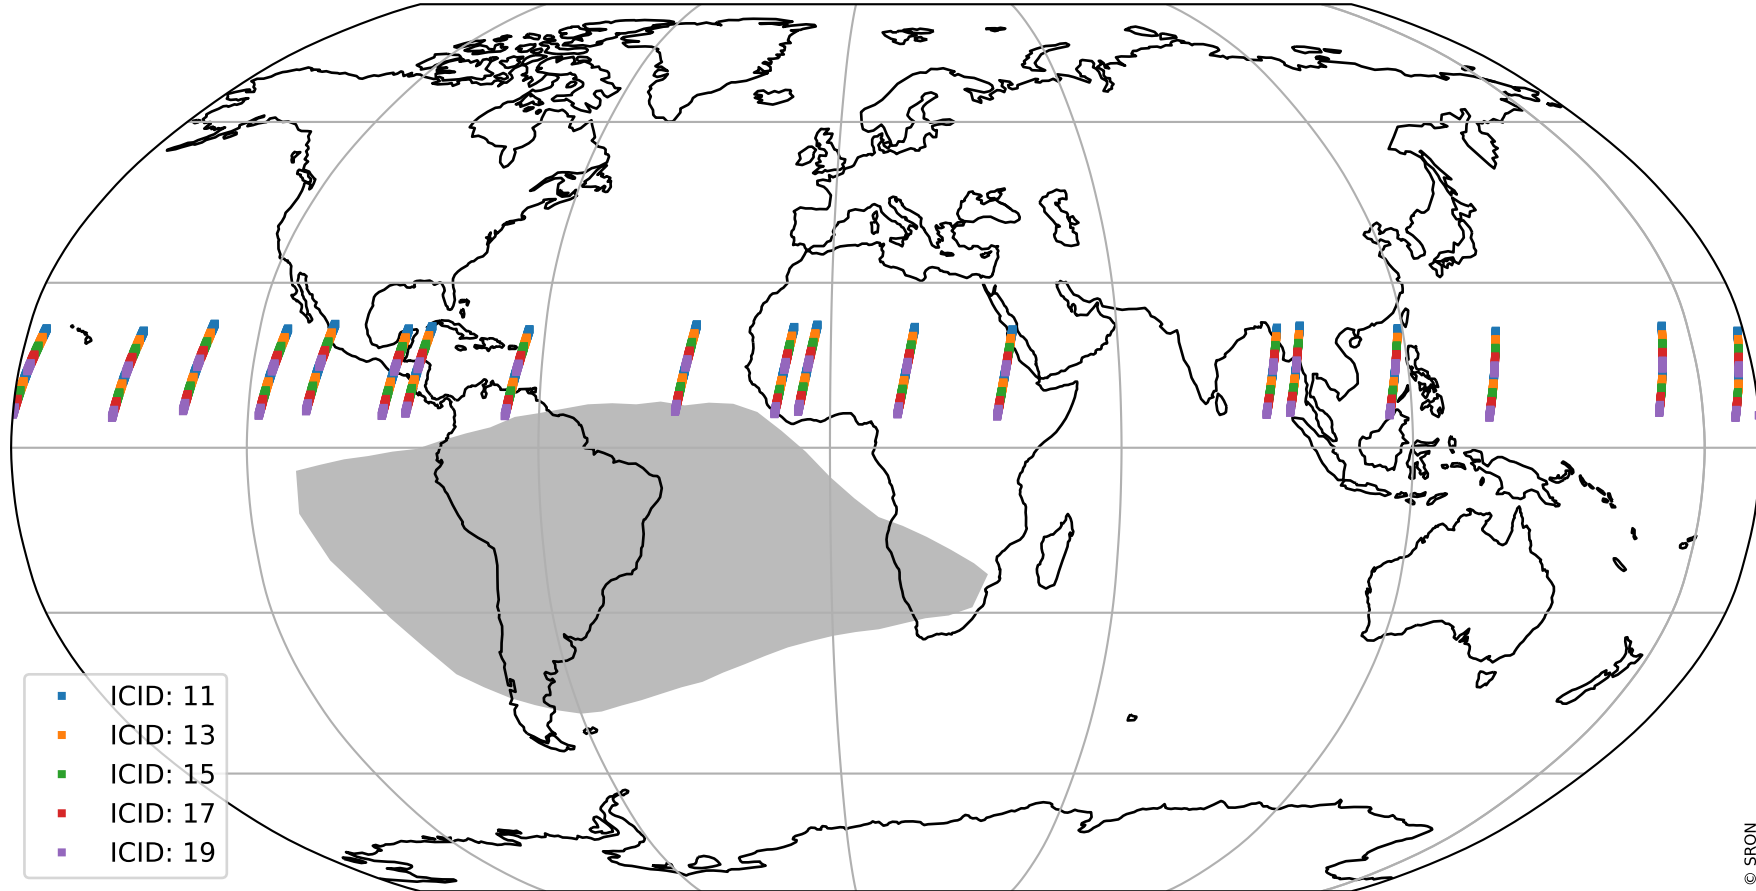

# Tropomi SWIR offset (official)

orbits : 19 in [30997, 31042]  
coverage : 2023-10-07 / 2023-10-10  
median : 28.345  $\mu\text{V}$   
spread : 14.428  $\mu\text{V}$   
created : 2023-10-11T04:21:34

# Tropomi SWIR offset (official)

orbits : 19 in [30997, 31042]  
coverage : 2023-10-07 / 2023-10-10  
median : 0.039135 mV  
spread : 0.4131 mV  
created : 2023-10-11T04:21:34

value compared with SWIR offset CKD

# Tropomi SWIR offset (official) ground-tracks of Sentinel-5P

orbits : 19 in [30997, 31042]  
coverage : 2023-10-07 / 2023-10-10  
created : 2023-10-11T04:21:35

# Tropomi SWIR offset (official)

orbits : [2827, 31042]  
coverage : 2018-04-30 / 2023-10-10  
created : 2023-10-11T04:21:35