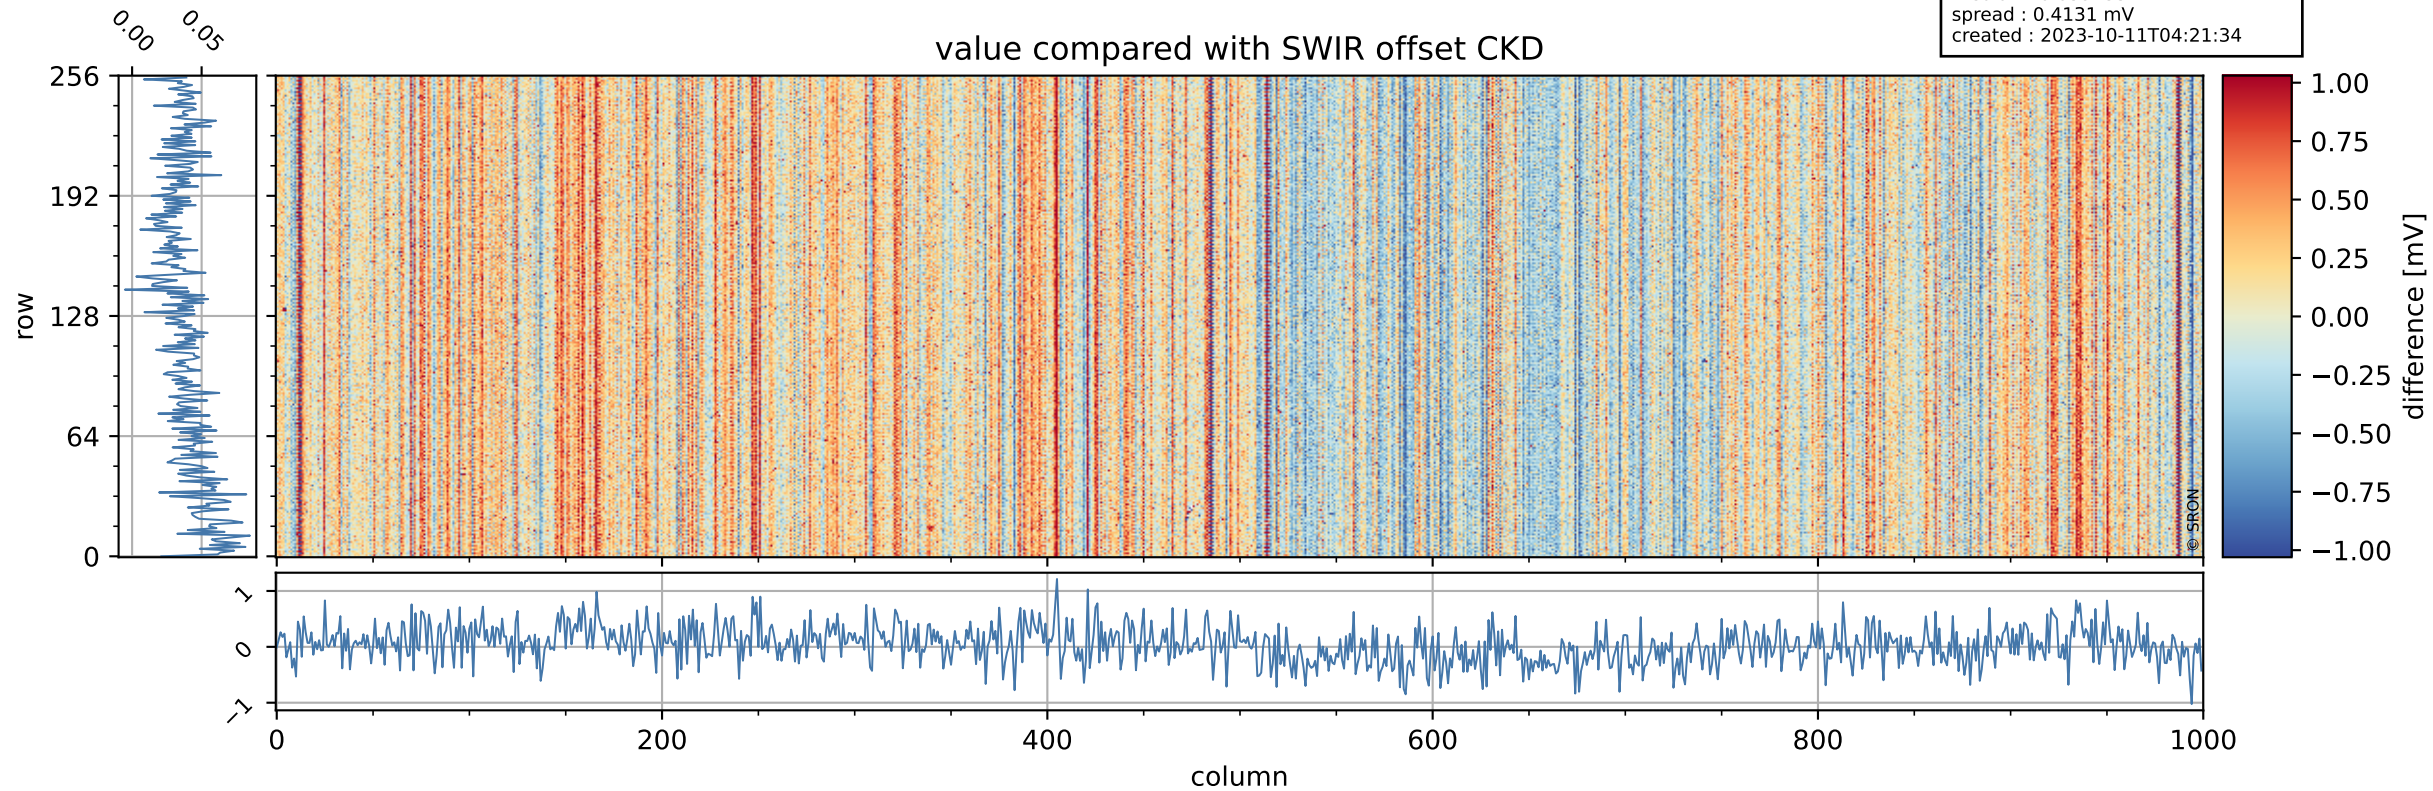

## value detector map

# Tropomi SWIR offset (official)

orbits : 19 in [30997, 31042]  
coverage : 2023-10-07 / 2023-10-10  
median : 28.345  $\mu\text{V}$   
spread : 14.428  $\mu\text{V}$   
created : 2023-10-11T04:21:34

# Tropomi SWIR offset (official)

orbits : 19 in [30997, 31042]  
coverage : 2023-10-07 / 2023-10-10  
median : 0.039135 mV  
spread : 0.4131 mV  
created : 2023-10-11T04:21:34

value compared with SWIR offset CKD

# Tropomi SWIR offset (official) ground-tracks of Sentinel-5P

orbits : 19 in [30997, 31042]  
coverage : 2023-10-07 / 2023-10-10  
created : 2023-10-11T04:21:35