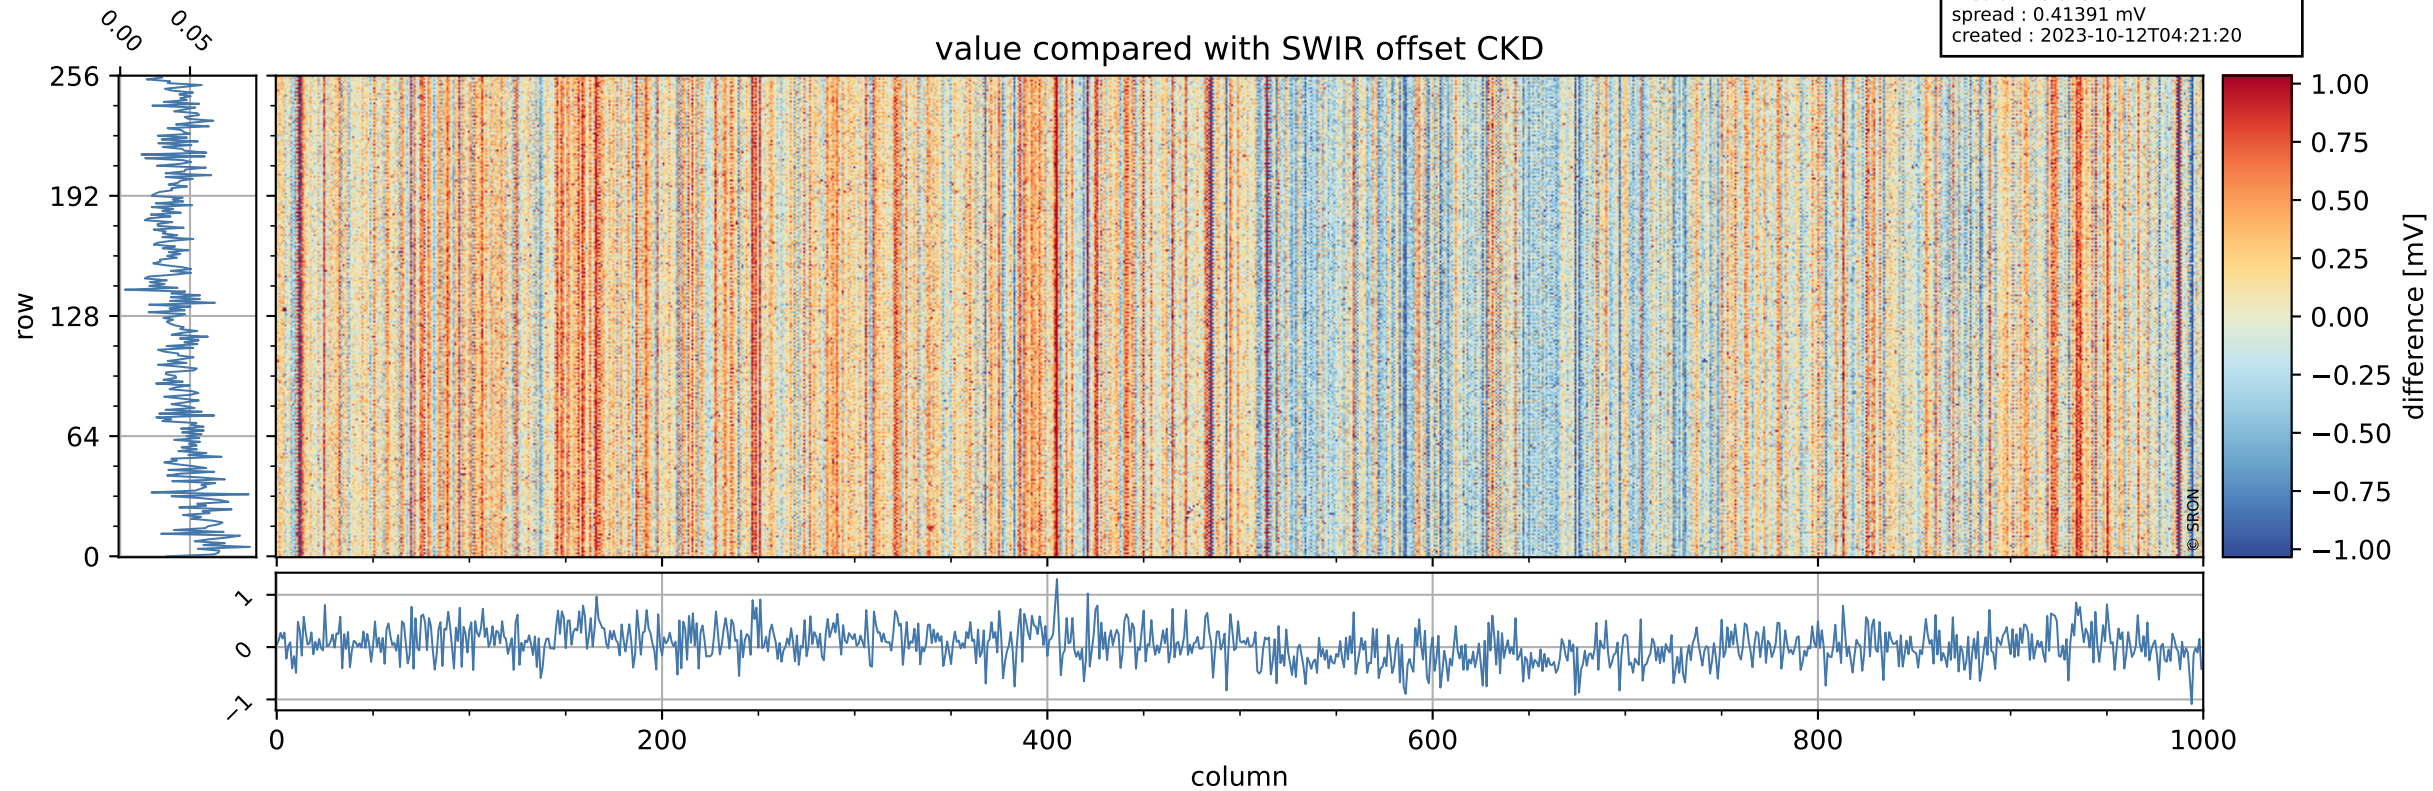

## value detector map

# Tropomi SWIR offset (official)

orbits : 19 in [31012, 31057]  
coverage : 2023-10-08 / 2023-10-11  
median : 28.391  $\mu\text{V}$   
spread : 14.441  $\mu\text{V}$   
created : 2023-10-12T04:21:20

# Tropomi SWIR offset (official)

orbits : 19 in [31012, 31057]  
coverage : 2023-10-08 / 2023-10-11  
median : 0.045202 mV  
spread : 0.41391 mV  
created : 2023-10-12T04:21:20

value compared with SWIR offset CKD

# Tropomi SWIR offset (official) ground-tracks of Sentinel-5P

orbits : 19 in [31012, 31057]  
coverage : 2023-10-08 / 2023-10-11  
created : 2023-10-12T04:21:21