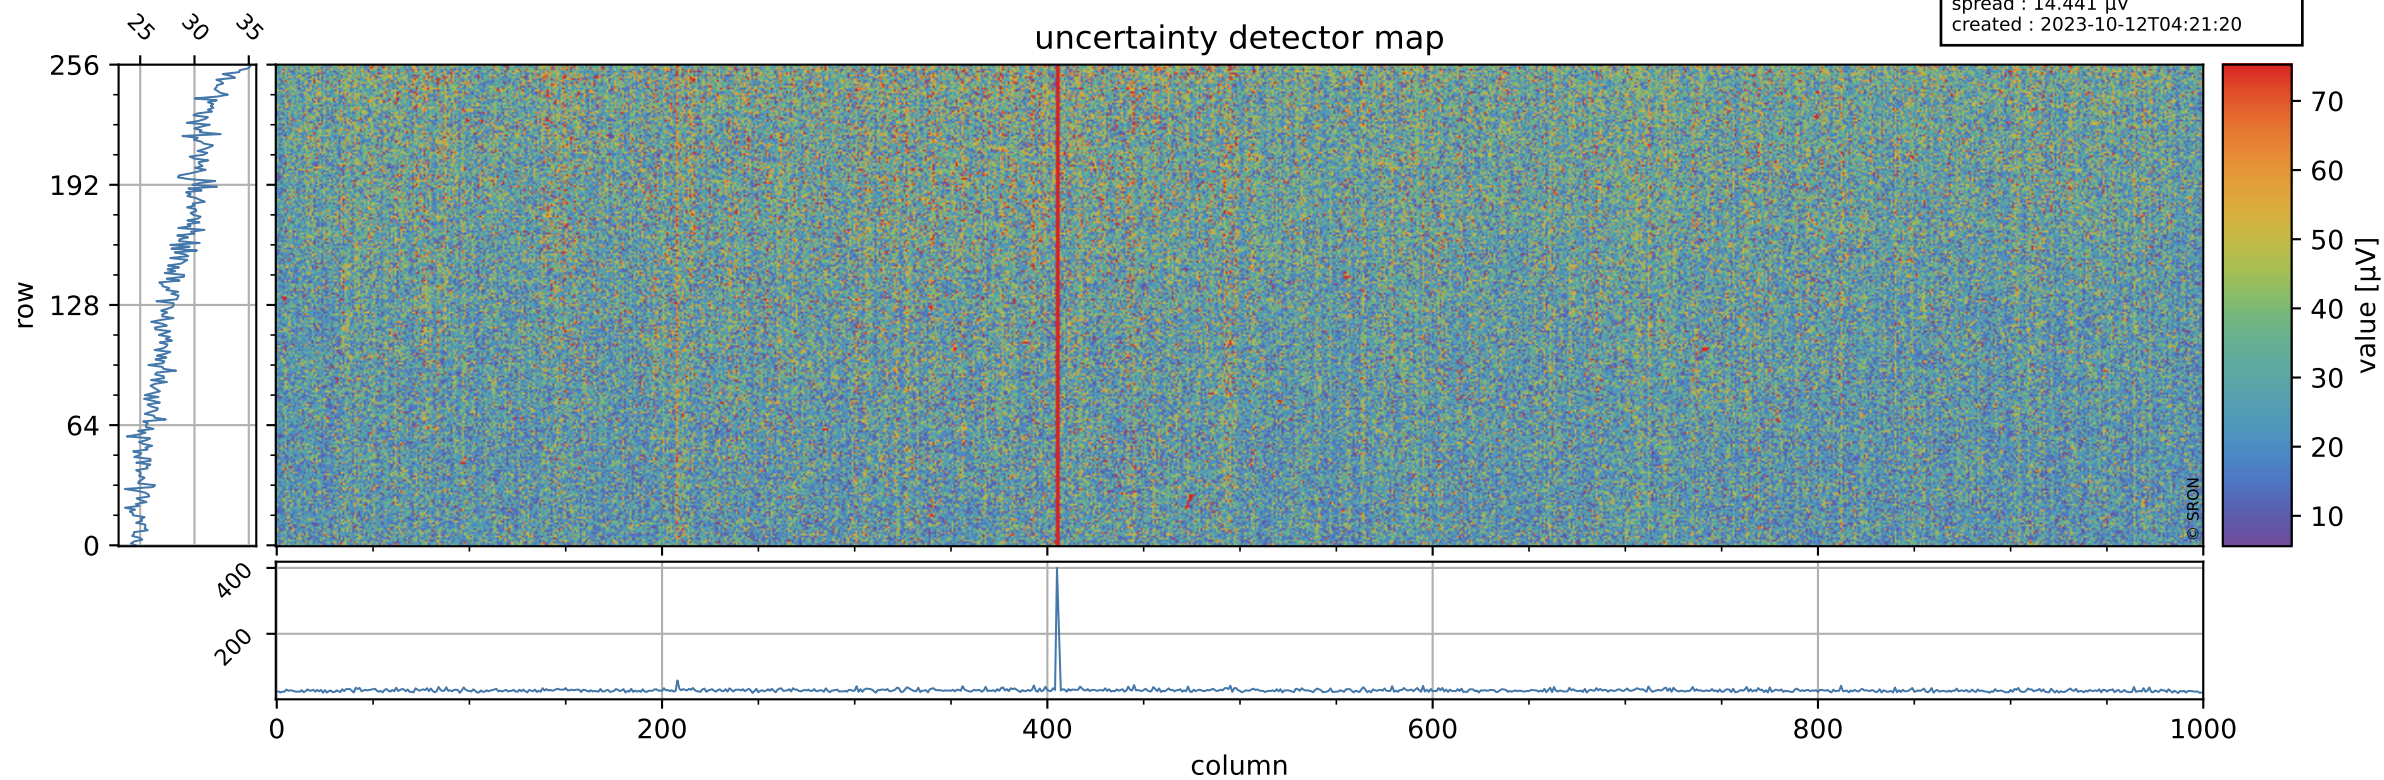

# Tropomi SWIR offset (official)

orbits : 19 in [31012, 31057]  
coverage : 2023-10-08 / 2023-10-11  
median : 0.52606 V  
spread : 0.035909 V  
created : 2023-10-12T04:21:20

## value detector map

# Tropomi SWIR offset (official)

orbits : 19 in [31012, 31057]  
coverage : 2023-10-08 / 2023-10-11  
median : 28.391  $\mu\text{V}$   
spread : 14.441  $\mu\text{V}$   
created : 2023-10-12T04:21:20

# Tropomi SWIR offset (official) ground-tracks of Sentinel-5P

orbits : 19 in [31012, 31057]  
coverage : 2023-10-08 / 2023-10-11  
created : 2023-10-12T04:21:21