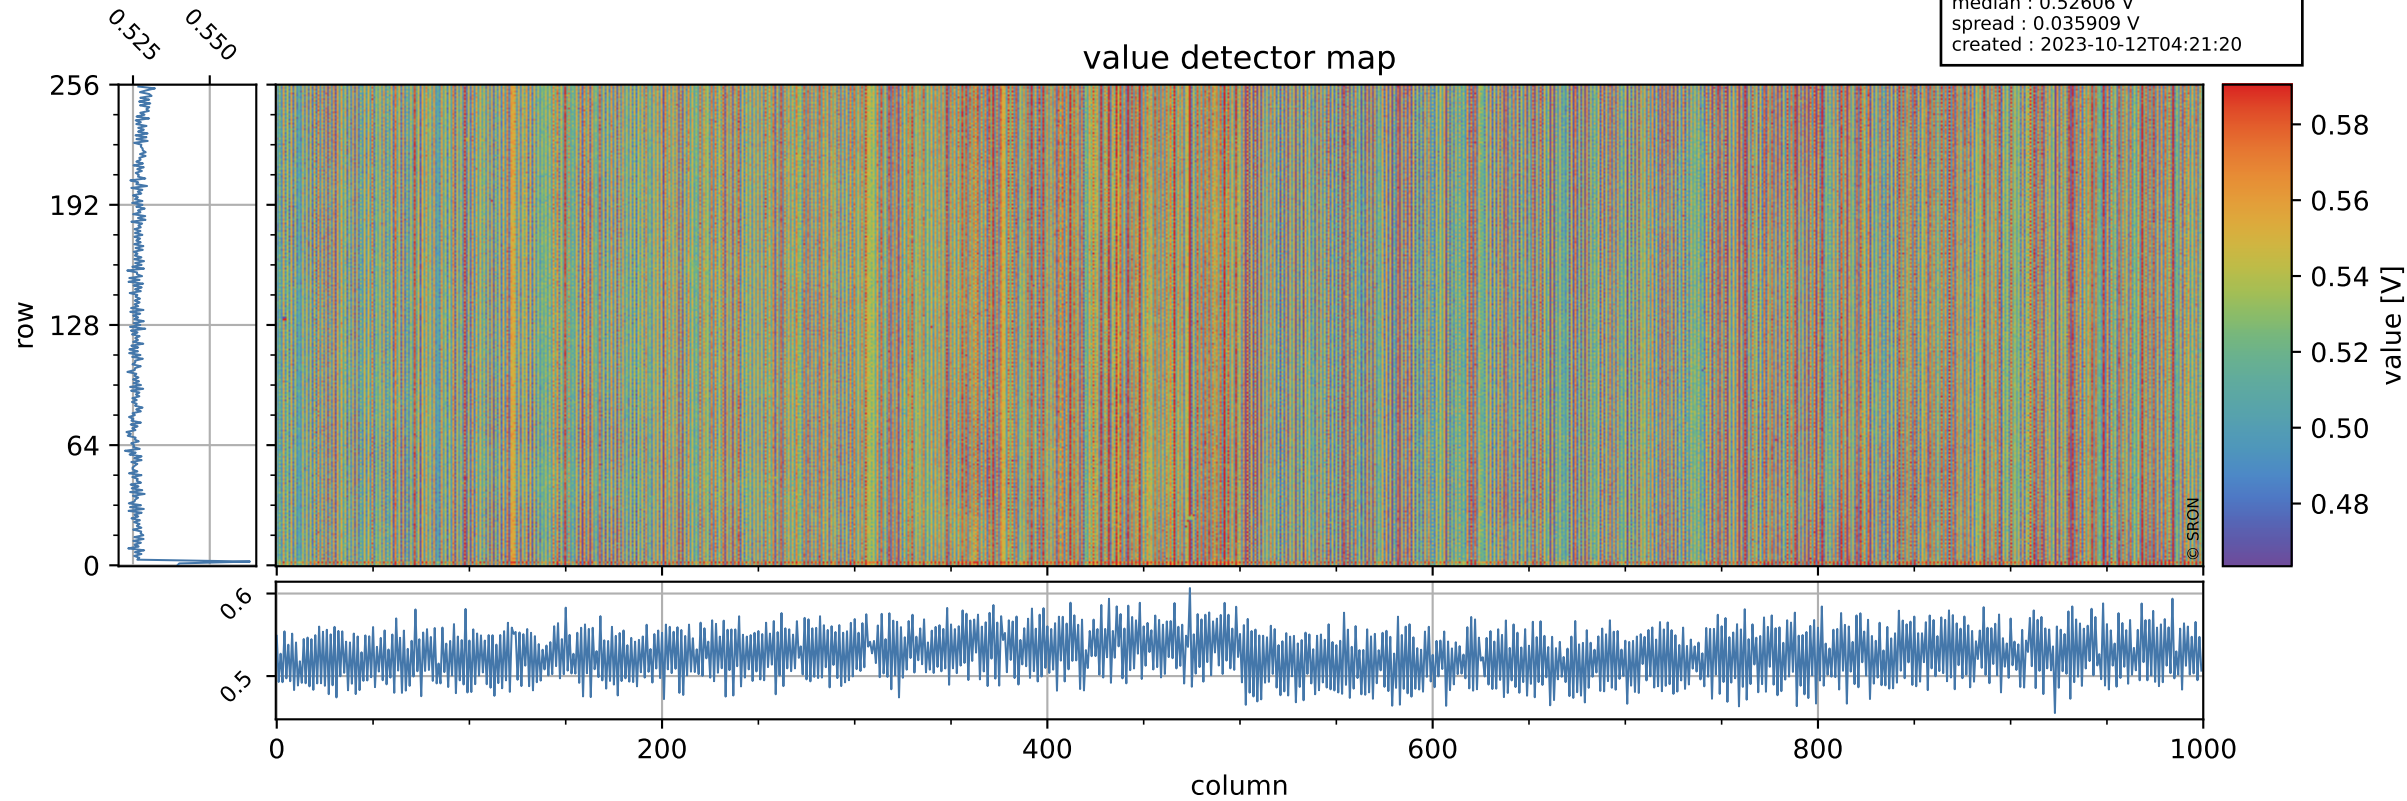

# Tropomi SWIR offset (official)

orbits : 19 in [31012, 31057]  
coverage : 2023-10-08 / 2023-10-11  
median : 0.52606 V  
spread : 0.035909 V  
created : 2023-10-12T04:21:20

## value detector map

# Tropomi SWIR offset (official)

orbits : 19 in [31012, 31057]  
coverage : 2023-10-08 / 2023-10-11  
median : 28.391  $\mu\text{V}$   
spread : 14.441  $\mu\text{V}$   
created : 2023-10-12T04:21:20

# Tropomi SWIR offset (official) ground-tracks of Sentinel-5P

orbits : 19 in [31012, 31057]  
coverage : 2023-10-08 / 2023-10-11  
created : 2023-10-12T04:21:21