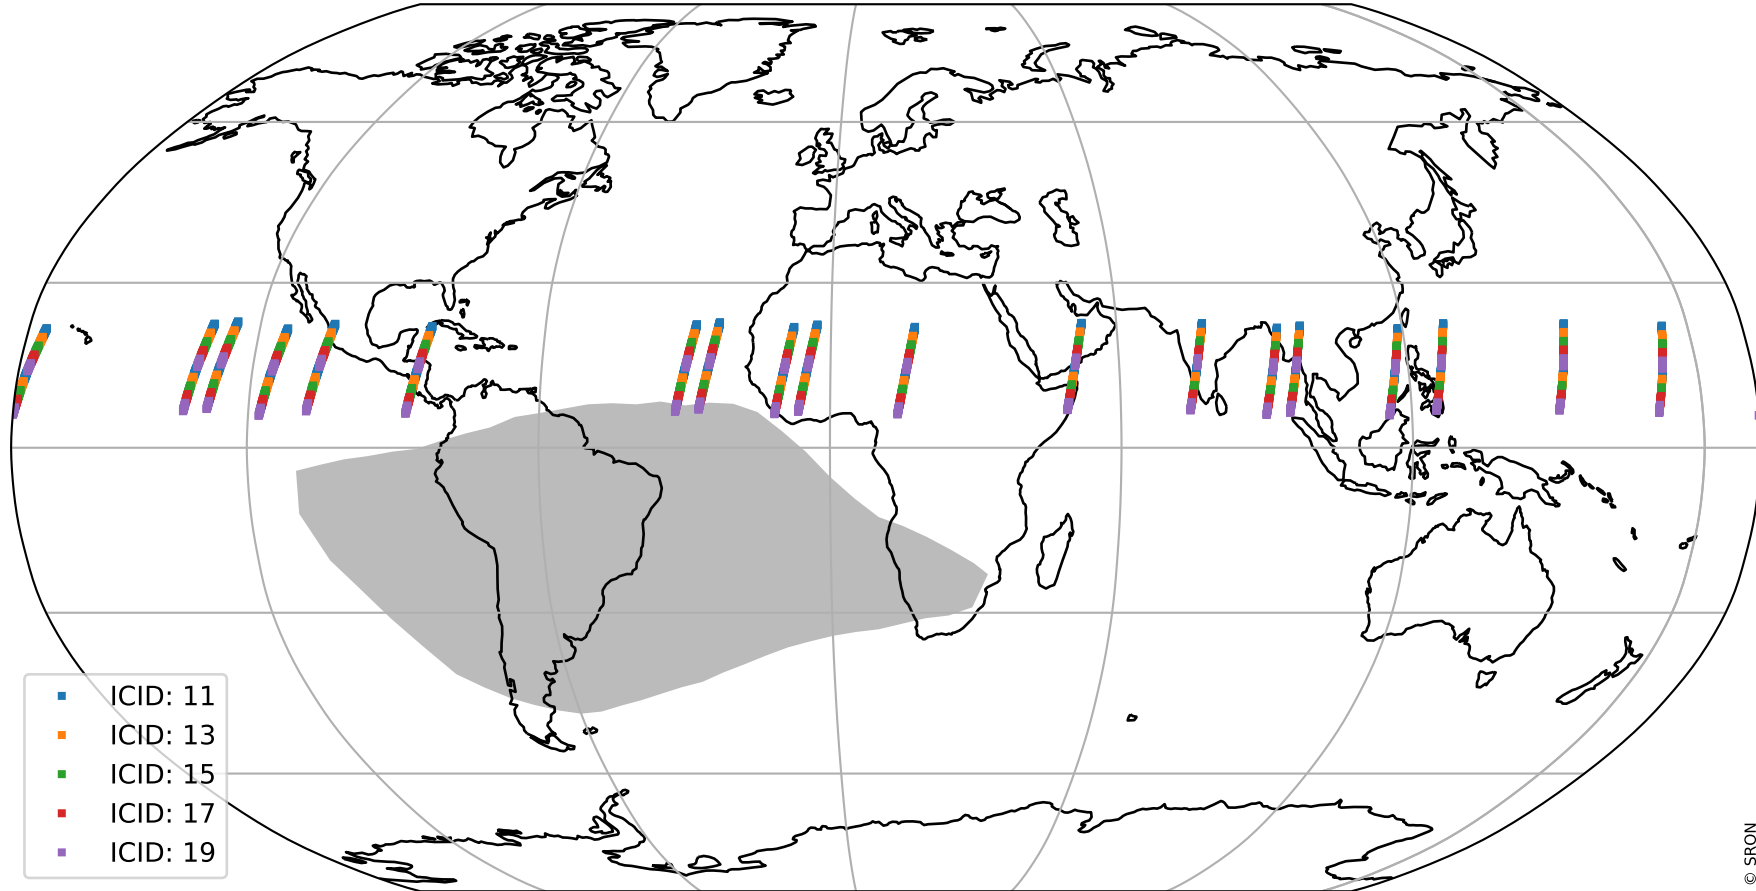

# Tropomi SWIR offset (official)

orbits : 19 in [31012, 31057]  
coverage : 2023-10-08 / 2023-10-11  
median : 28.391  $\mu\text{V}$   
spread : 14.441  $\mu\text{V}$   
created : 2023-10-12T04:21:20

# Tropomi SWIR offset (official)

orbits : 19 in [31012, 31057]  
coverage : 2023-10-08 / 2023-10-11  
median : 0.045202 mV  
spread : 0.41391 mV  
created : 2023-10-12T04:21:20

value compared with SWIR offset CKD

# Tropomi SWIR offset (official) ground-tracks of Sentinel-5P

orbits : 19 in [31012, 31057]  
coverage : 2023-10-08 / 2023-10-11  
created : 2023-10-12T04:21:21

# Tropomi SWIR offset (official)

orbits : [2827, 31057]  
coverage : 2018-04-30 / 2023-10-11  
created : 2023-10-12T04:21:21