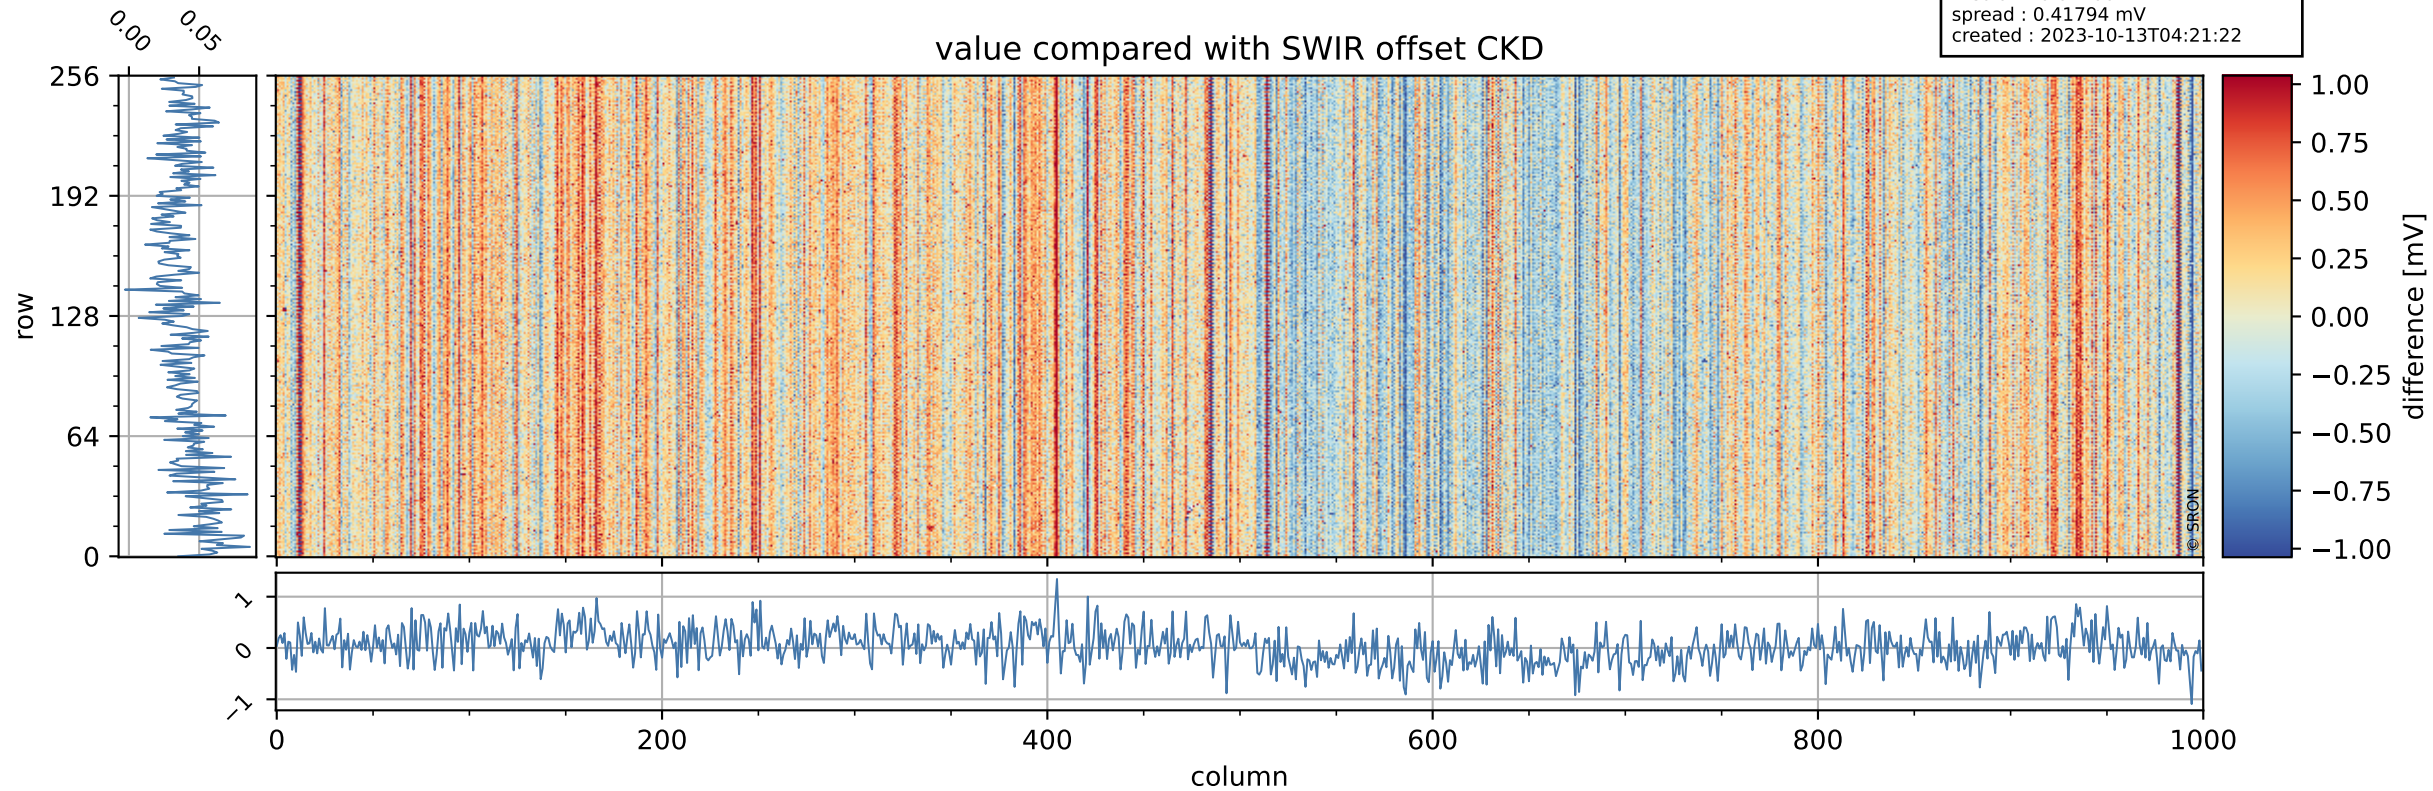

## value detector map

# Tropomi SWIR offset (official)

orbits : 19 in [31027, 31072]  
coverage : 2023-10-09 / 2023-10-12  
median : 28.423  $\mu\text{V}$   
spread : 14.463  $\mu\text{V}$   
created : 2023-10-13T04:21:22

# Tropomi SWIR offset (official)

orbits : 19 in [31027, 31072]  
coverage : 2023-10-09 / 2023-10-12  
median : 0.041004 mV  
spread : 0.41794 mV  
created : 2023-10-13T04:21:22

value compared with SWIR offset CKD

# Tropomi SWIR offset (official) ground-tracks of Sentinel-5P

orbits : 19 in [31027, 31072]  
coverage : 2023-10-09 / 2023-10-12  
created : 2023-10-13T04:21:23