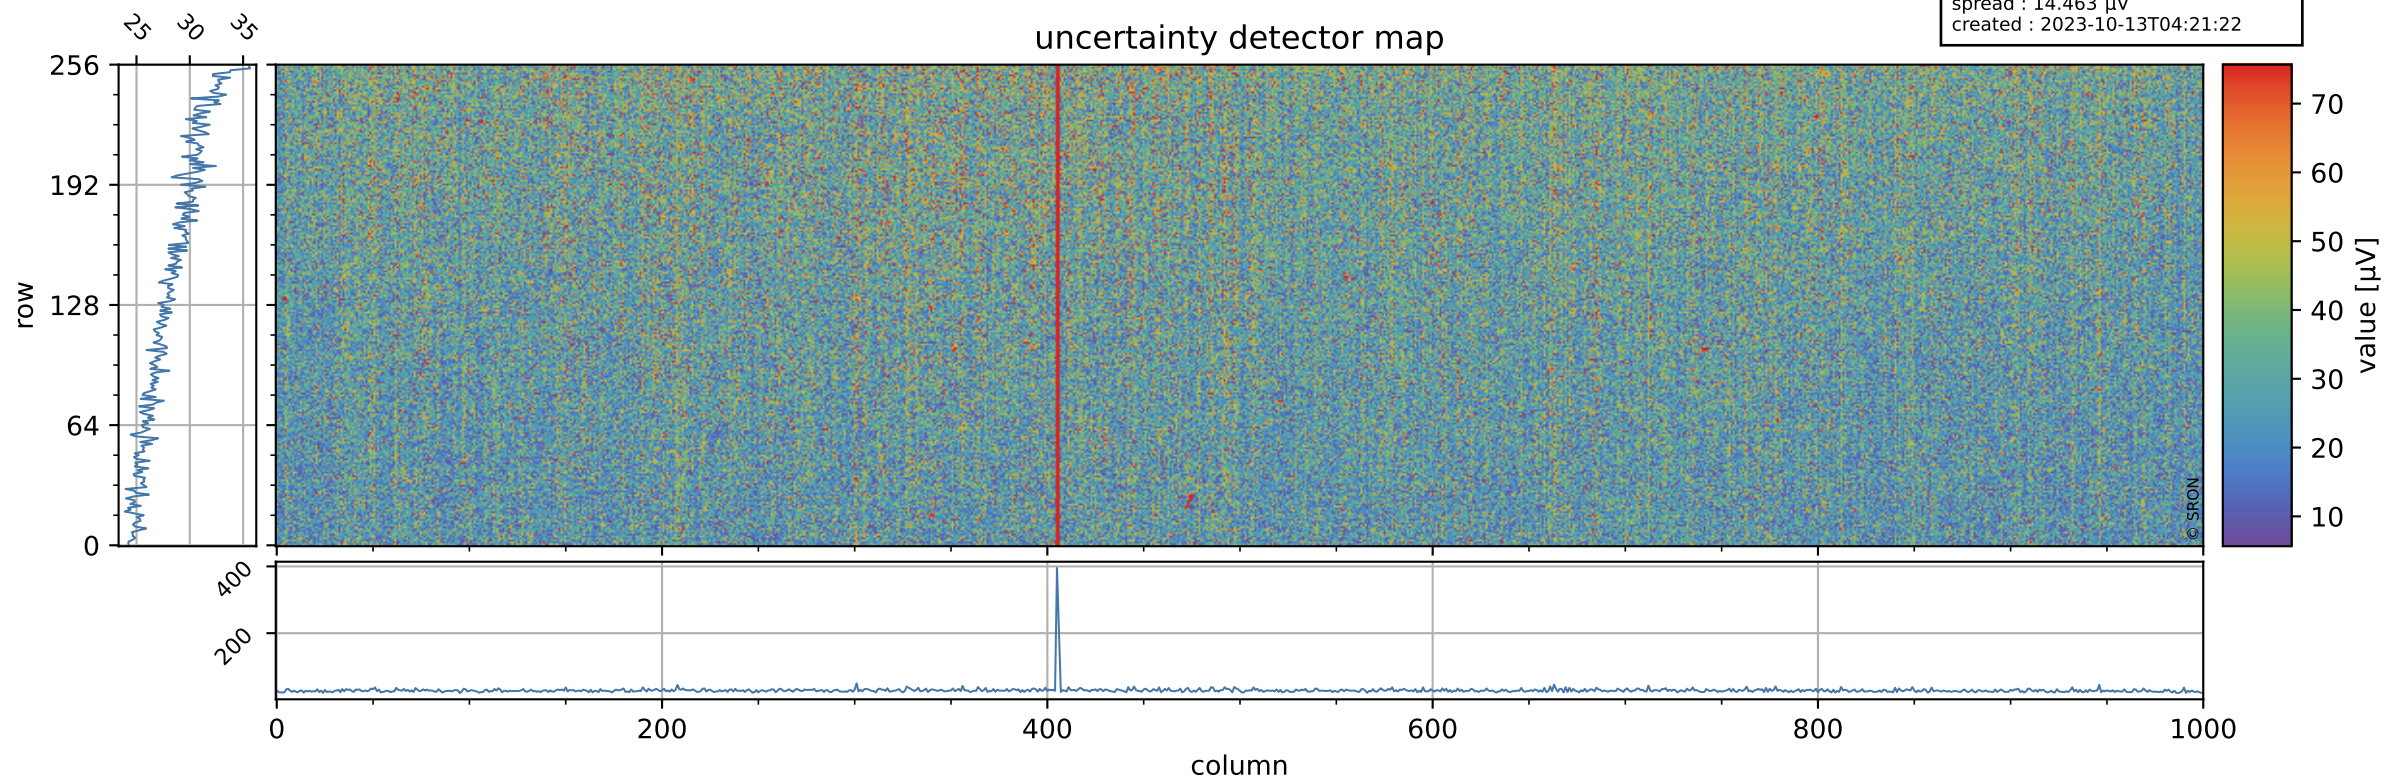

# Tropomi SWIR offset (official)

orbits : 19 in [31027, 31072]  
coverage : 2023-10-09 / 2023-10-12  
median : 0.52605 V  
spread : 0.035909 V  
created : 2023-10-13T04:21:22

## value detector map

# Tropomi SWIR offset (official)

orbits : 19 in [31027, 31072]  
coverage : 2023-10-09 / 2023-10-12  
median : 28.423  $\mu\text{V}$   
spread : 14.463  $\mu\text{V}$   
created : 2023-10-13T04:21:22

# Tropomi SWIR offset (official) ground-tracks of Sentinel-5P

orbits : 19 in [31027, 31072]  
coverage : 2023-10-09 / 2023-10-12  
created : 2023-10-13T04:21:23