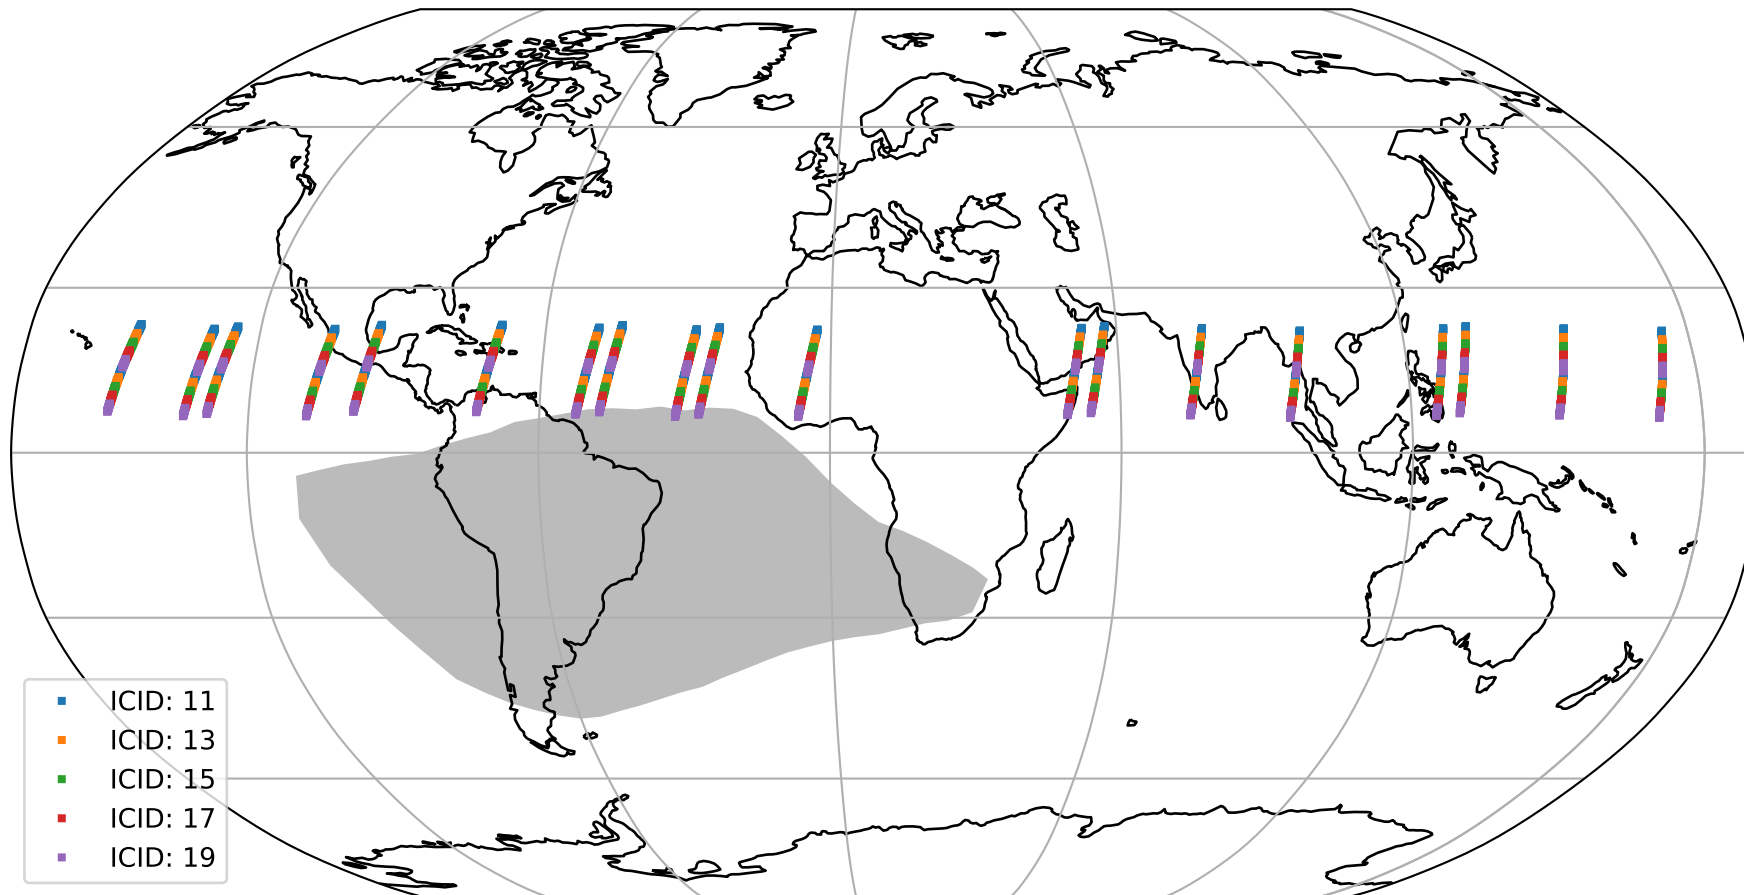

# Tropomi SWIR offset (official)

orbits : 19 in [31027, 31072]  
coverage : 2023-10-09 / 2023-10-12  
median : 28.423  $\mu\text{V}$   
spread : 14.463  $\mu\text{V}$   
created : 2023-10-13T04:21:22

# Tropomi SWIR offset (official)

orbits : 19 in [31027, 31072]  
coverage : 2023-10-09 / 2023-10-12  
median : 0.041004 mV  
spread : 0.41794 mV  
created : 2023-10-13T04:21:22

value compared with SWIR offset CKD

# Tropomi SWIR offset (official) ground-tracks of Sentinel-5P

orbits : 19 in [31027, 31072]  
coverage : 2023-10-09 / 2023-10-12  
created : 2023-10-13T04:21:23

# Tropomi SWIR offset (official)

orbits : [2827, 31072]  
coverage : 2018-04-30 / 2023-10-12  
created : 2023-10-13T04:21:23