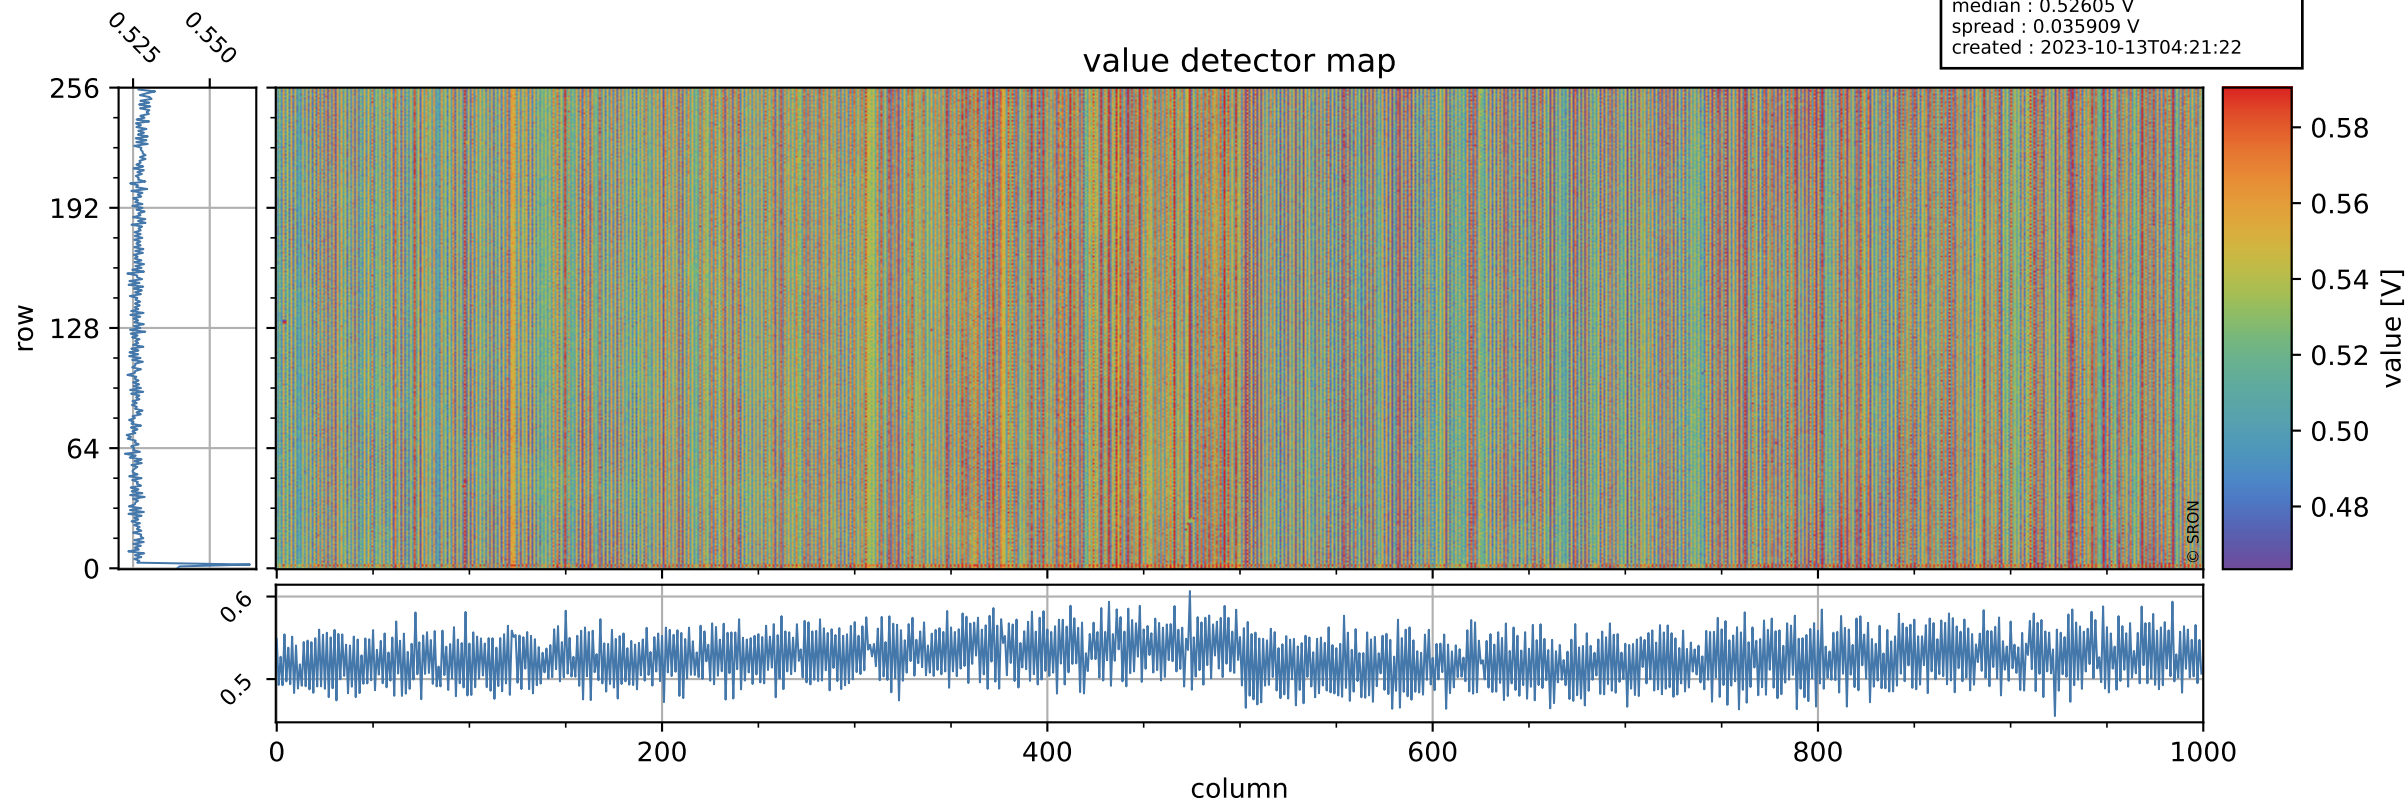

# Tropomi SWIR offset (official)

orbits : 19 in [31027, 31072]  
coverage : 2023-10-09 / 2023-10-12  
median : 0.52605 V  
spread : 0.035909 V  
created : 2023-10-13T04:21:22

## value detector map

# Tropomi SWIR offset (official)

orbits : 19 in [31027, 31072]  
coverage : 2023-10-09 / 2023-10-12  
median : 28.423  $\mu\text{V}$   
spread : 14.463  $\mu\text{V}$   
created : 2023-10-13T04:21:22

# Tropomi SWIR offset (official) ground-tracks of Sentinel-5P

orbits : 19 in [31027, 31072]  
coverage : 2023-10-09 / 2023-10-12  
created : 2023-10-13T04:21:23