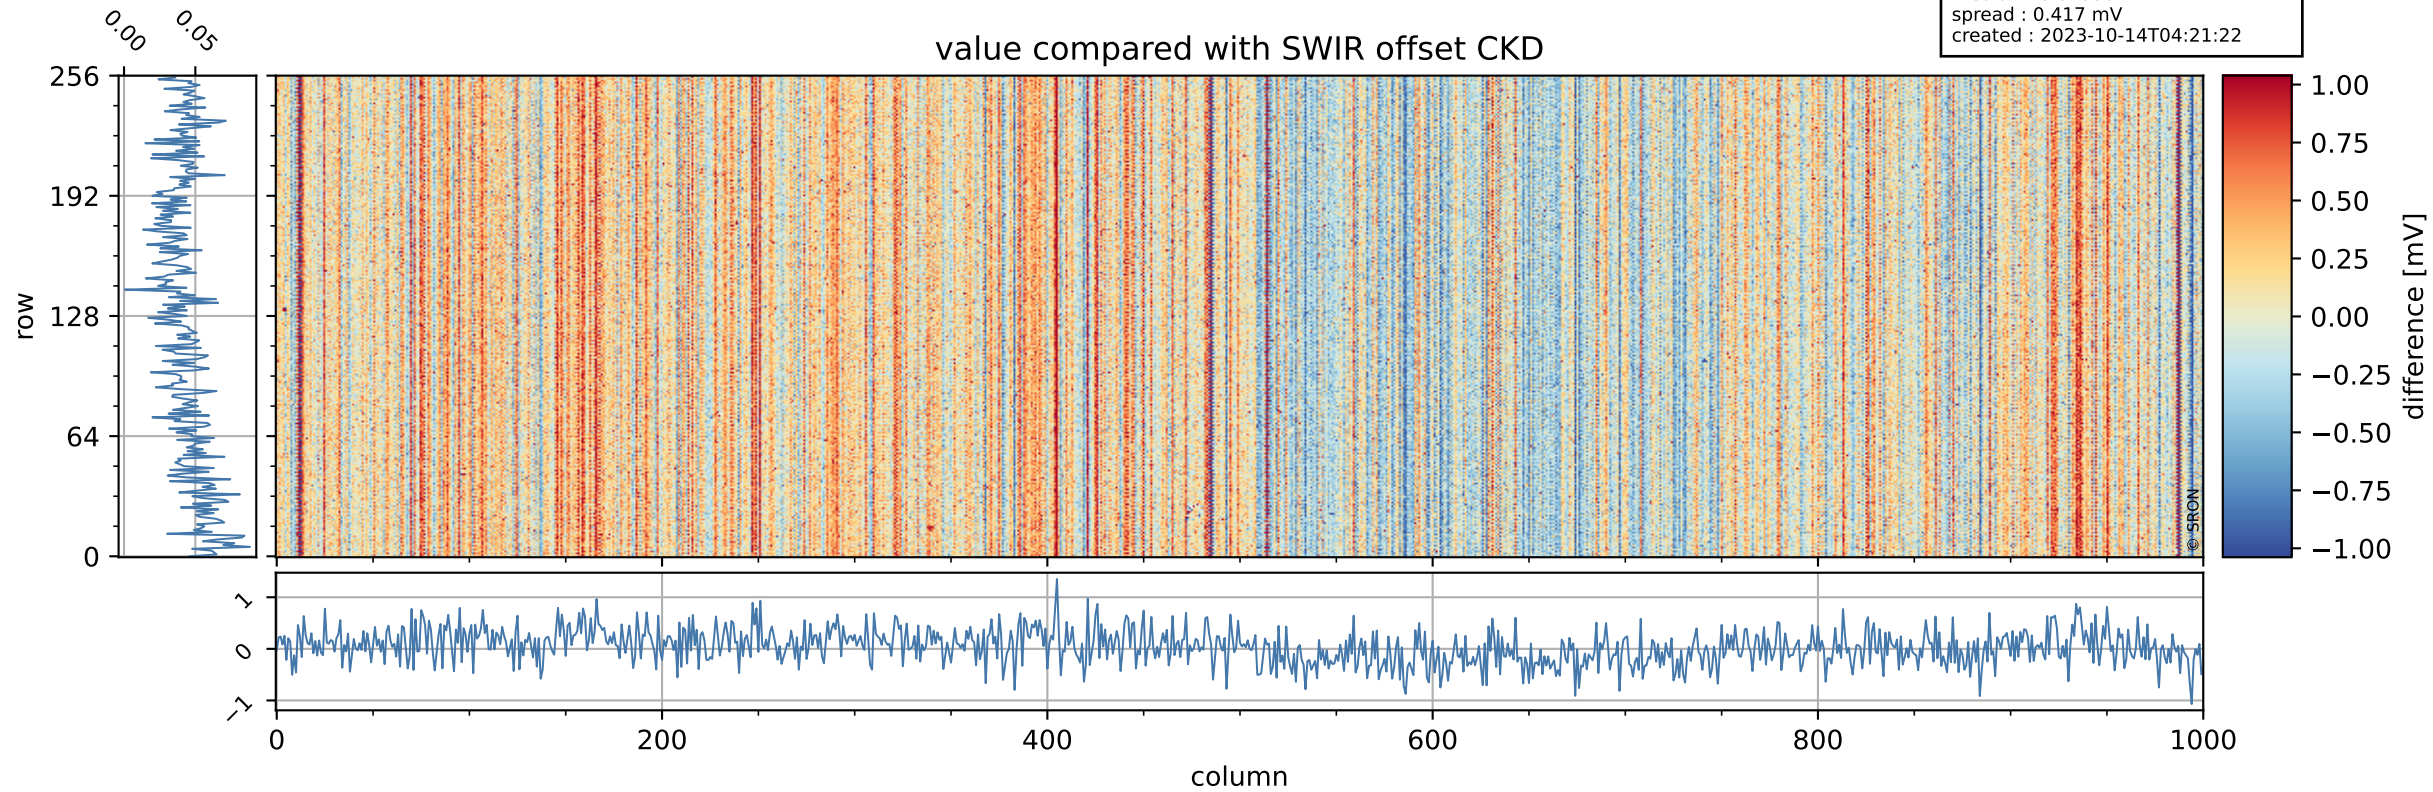

## value detector map

# Tropomi SWIR offset (official)

orbits : 20 in [31042, 31087]  
coverage : 2023-10-10 / 2023-10-13  
median : 27.986  $\mu\text{V}$   
spread : 14.346  $\mu\text{V}$   
created : 2023-10-14T04:21:21

# Tropomi SWIR offset (official)

orbits : 20 in [31042, 31087]  
coverage : 2023-10-10 / 2023-10-13  
median : 0.04358 mV  
spread : 0.417 mV  
created : 2023-10-14T04:21:22

value compared with SWIR offset CKD

# Tropomi SWIR offset (official) ground-tracks of Sentinel-5P

orbits : 20 in [31042, 31087]  
coverage : 2023-10-10 / 2023-10-13  
created : 2023-10-14T04:21:22