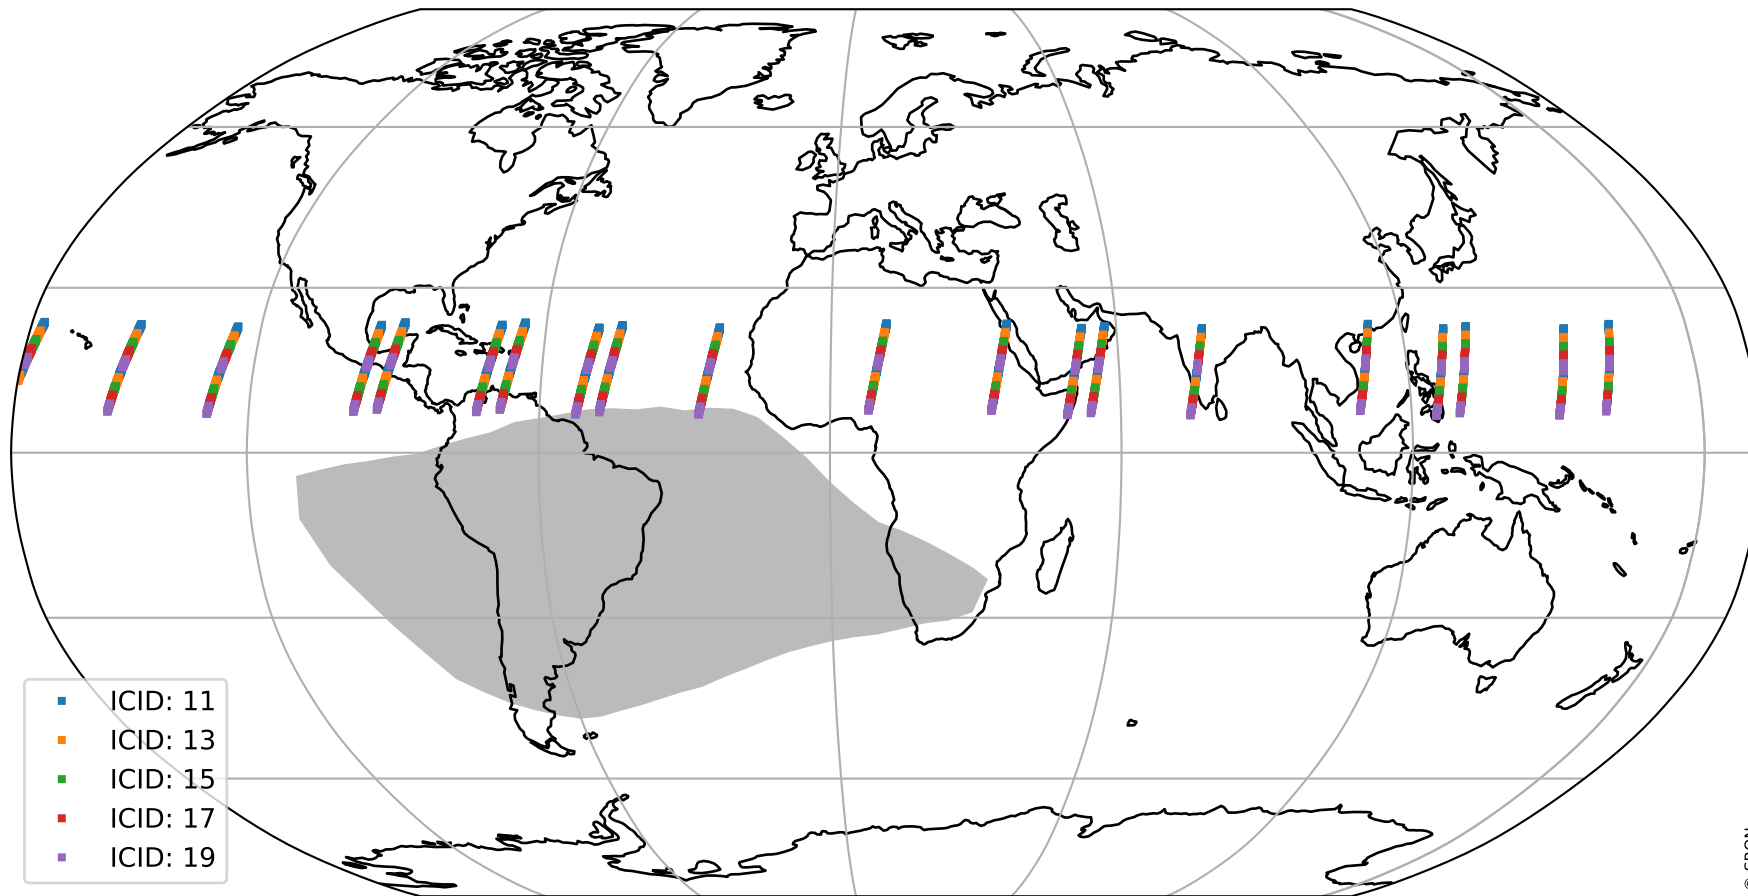

# Tropomi SWIR offset (official)

orbits : 20 in [31042, 31087]  
coverage : 2023-10-10 / 2023-10-13  
median : 27.986  $\mu\text{V}$   
spread : 14.346  $\mu\text{V}$   
created : 2023-10-14T04:21:21

# Tropomi SWIR offset (official)

orbits : 20 in [31042, 31087]  
coverage : 2023-10-10 / 2023-10-13  
median : 0.04358 mV  
spread : 0.417 mV  
created : 2023-10-14T04:21:22

value compared with SWIR offset CKD

# Tropomi SWIR offset (official) ground-tracks of Sentinel-5P

orbits : 20 in [31042, 31087]  
coverage : 2023-10-10 / 2023-10-13  
created : 2023-10-14T04:21:22

# Tropomi SWIR offset (official)

orbits : [2827, 31087]  
coverage : 2018-04-30 / 2023-10-13  
created : 2023-10-14T04:21:23