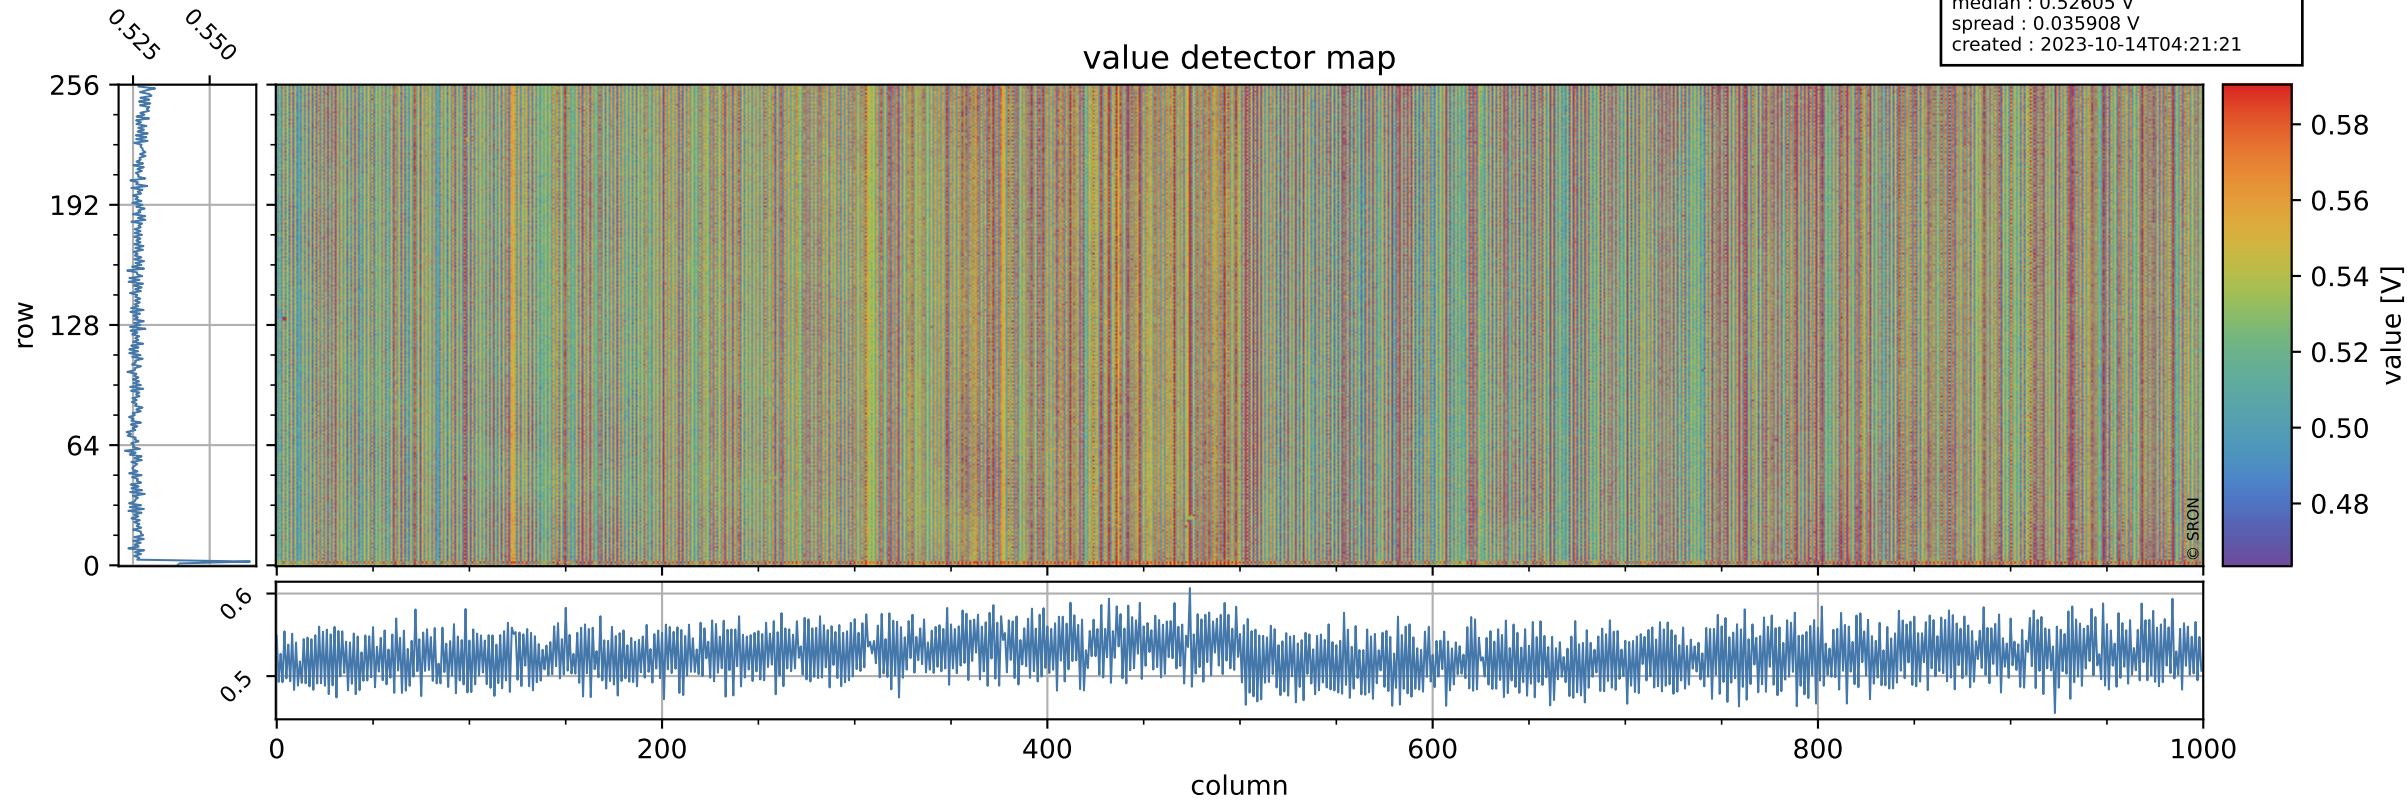

# Tropomi SWIR offset (official)

orbits : 20 in [31042, 31087]  
coverage : 2023-10-10 / 2023-10-13  
median : 0.52605 V  
spread : 0.035908 V  
created : 2023-10-14T04:21:21

## value detector map

# Tropomi SWIR offset (official)

orbits : 20 in [31042, 31087]  
coverage : 2023-10-10 / 2023-10-13  
median : 27.986  $\mu\text{V}$   
spread : 14.346  $\mu\text{V}$   
created : 2023-10-14T04:21:21

# Tropomi SWIR offset (official) ground-tracks of Sentinel-5P

orbits : 20 in [31042, 31087]  
coverage : 2023-10-10 / 2023-10-13  
created : 2023-10-14T04:21:22