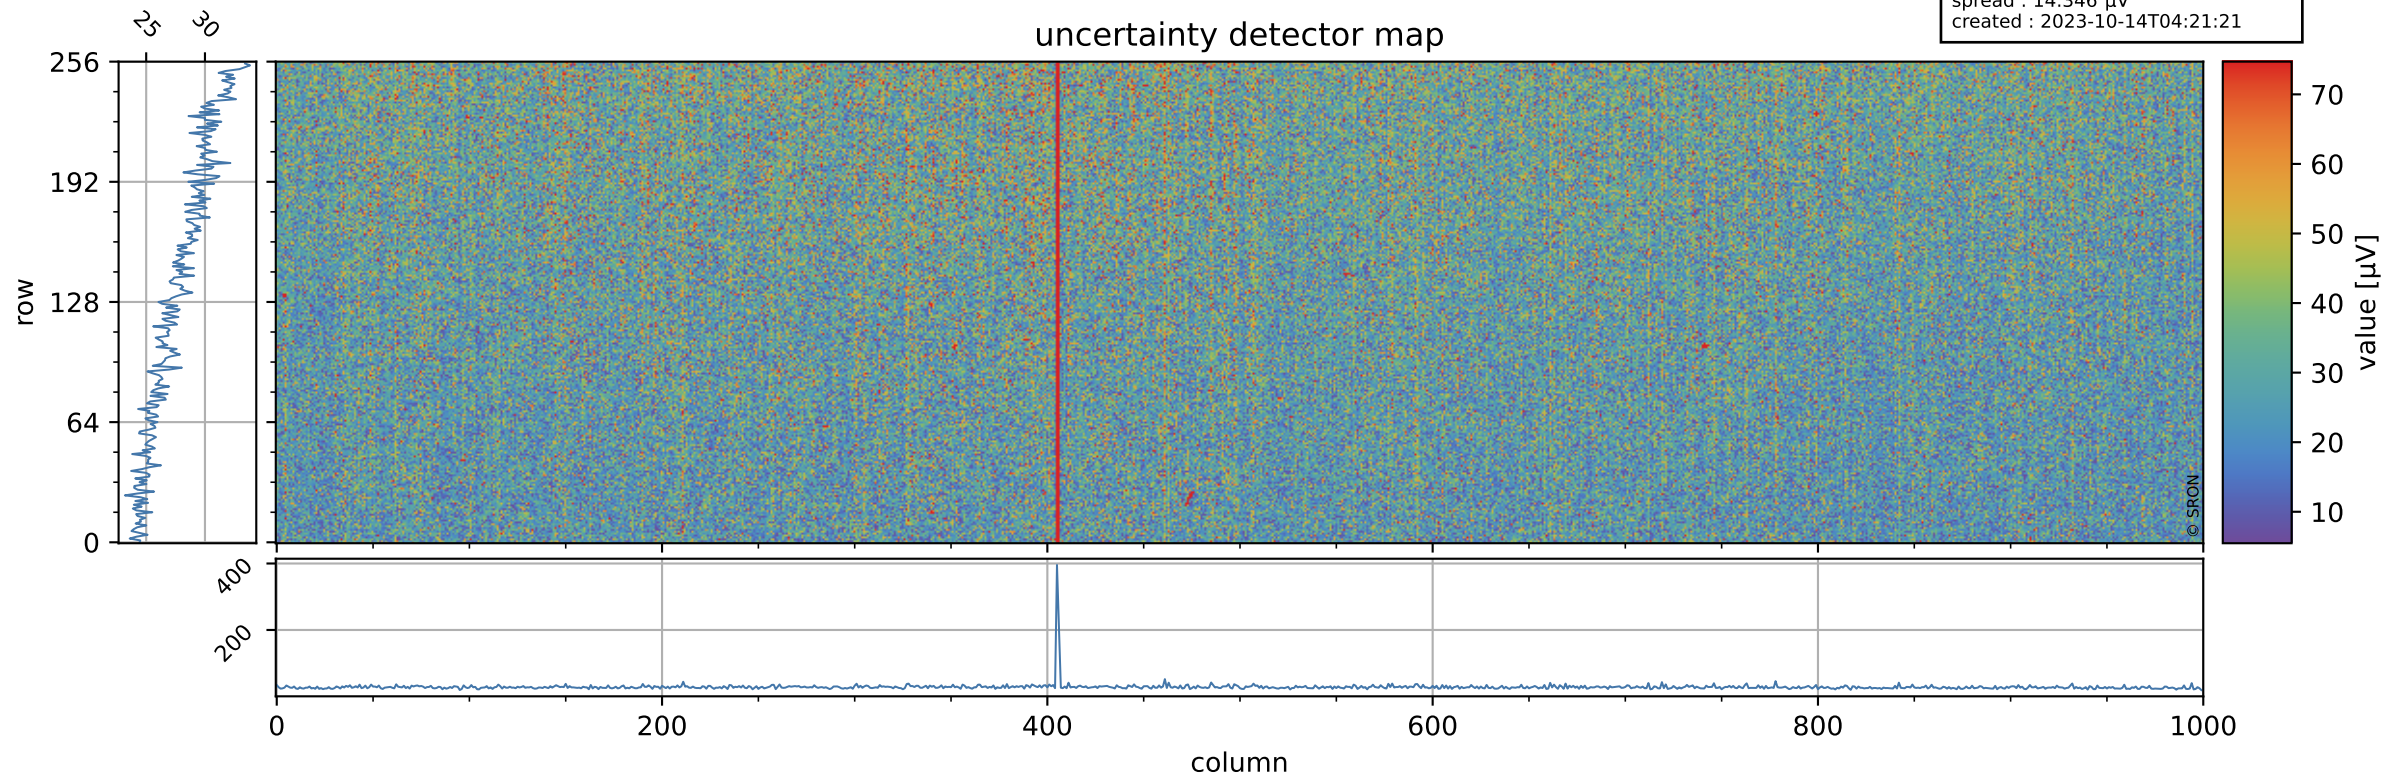

# Tropomi SWIR offset (official)

orbits : 20 in [31042, 31087]  
coverage : 2023-10-10 / 2023-10-13  
median : 0.52605 V  
spread : 0.035908 V  
created : 2023-10-14T04:21:21

## value detector map

# Tropomi SWIR offset (official)

orbits : 20 in [31042, 31087]  
coverage : 2023-10-10 / 2023-10-13  
median : 27.986  $\mu\text{V}$   
spread : 14.346  $\mu\text{V}$   
created : 2023-10-14T04:21:21

# Tropomi SWIR offset (official) ground-tracks of Sentinel-5P

orbits : 20 in [31042, 31087]  
coverage : 2023-10-10 / 2023-10-13  
created : 2023-10-14T04:21:22