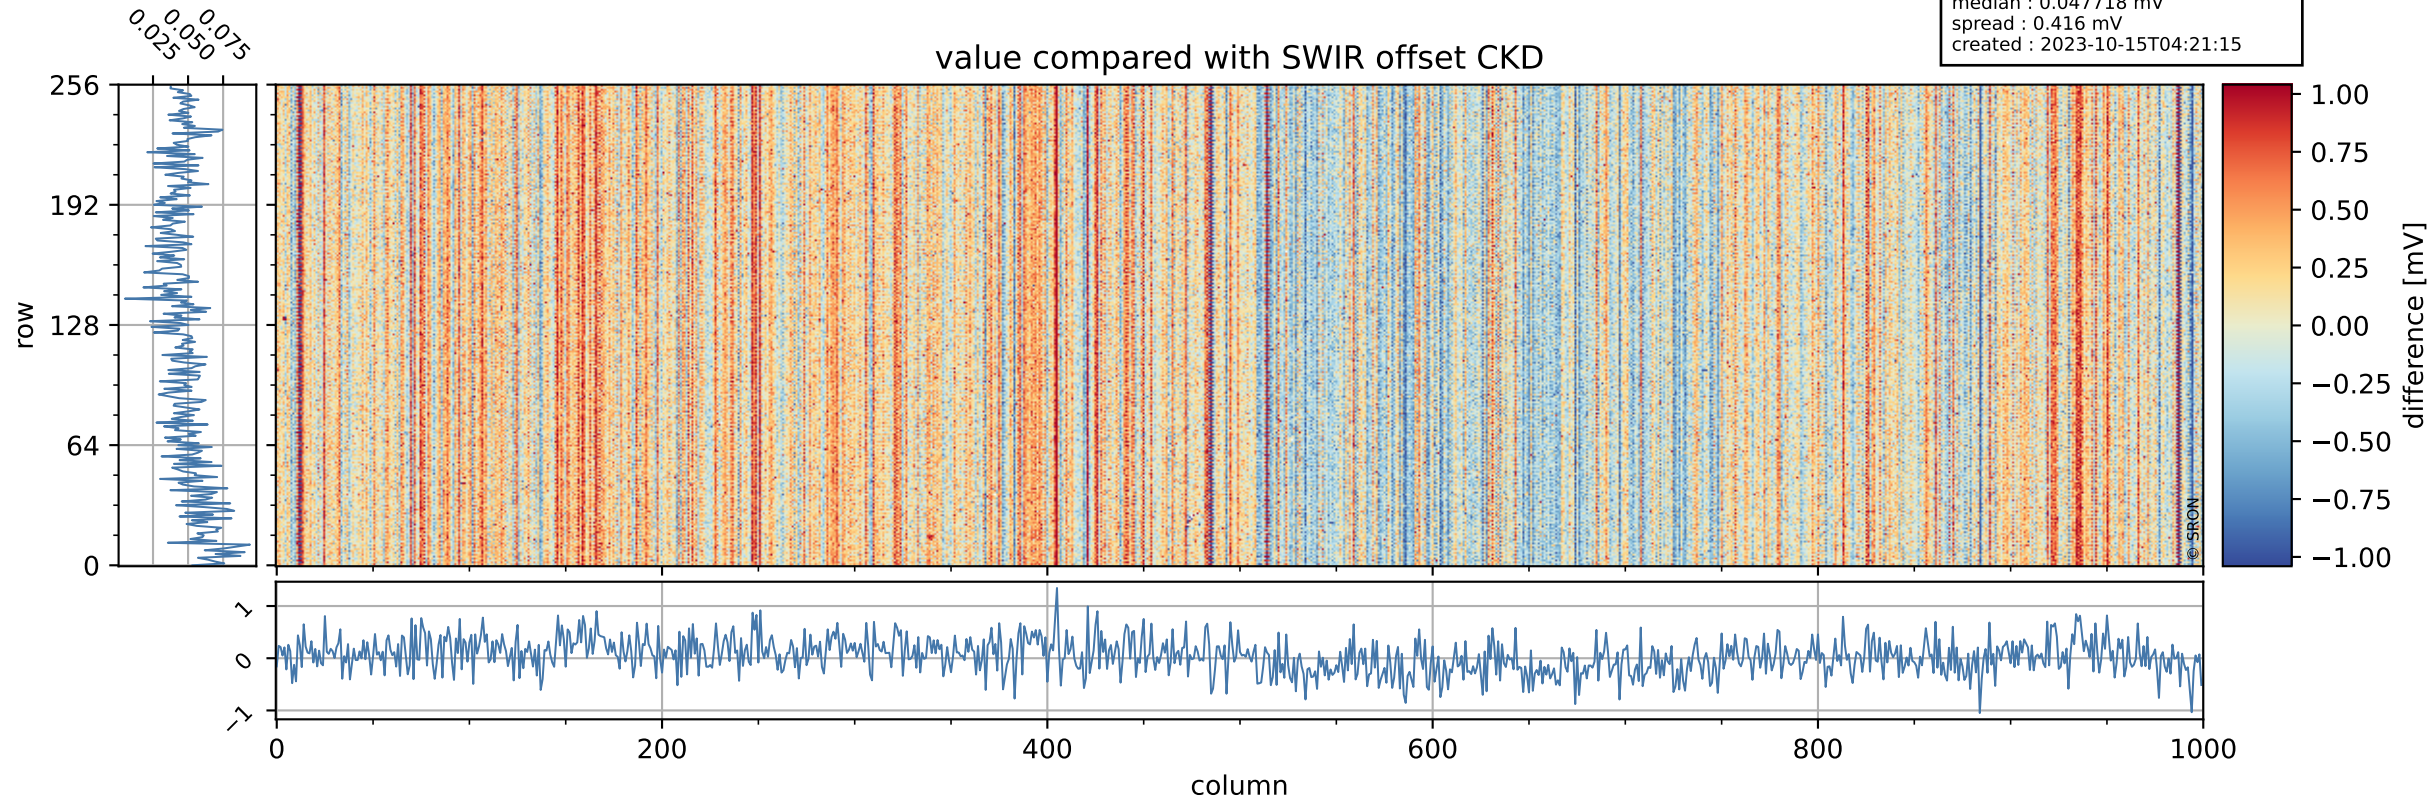

Tropomi SWIR offset (official)

orbits : 19 in [31057, 31102]
coverage : 2023-10-11 / 2023-10-14
median : 0.52606 V
spread : 0.035907 V
created : 2023-10-15T04:21:15

value detector map

Tropomi SWIR offset (official)

orbits : 19 in [31057, 31102]
coverage : 2023-10-11 / 2023-10-14
median : 27.479 μV
spread : 14.032 μV
created : 2023-10-15T04:21:15

Tropomi SWIR offset (official)

value compared with SWIR offset CKD

orbits : 19 in [31057, 31102]
coverage : 2023-10-11 / 2023-10-14
median : 0.047718 mV
spread : 0.416 mV
created : 2023-10-15T04:21:15

Tropomi SWIR offset (official) ground-tracks of Sentinel-5P

orbits : 19 in [31057, 31102]
coverage : 2023-10-11 / 2023-10-14
created : 2023-10-15T04:21:16

Tropomi SWIR offset (official)

orbits : [2827, 31102]
coverage : 2018-04-30 / 2023-10-14
created : 2023-10-15T04:21:16

trend of detector median & temperatures