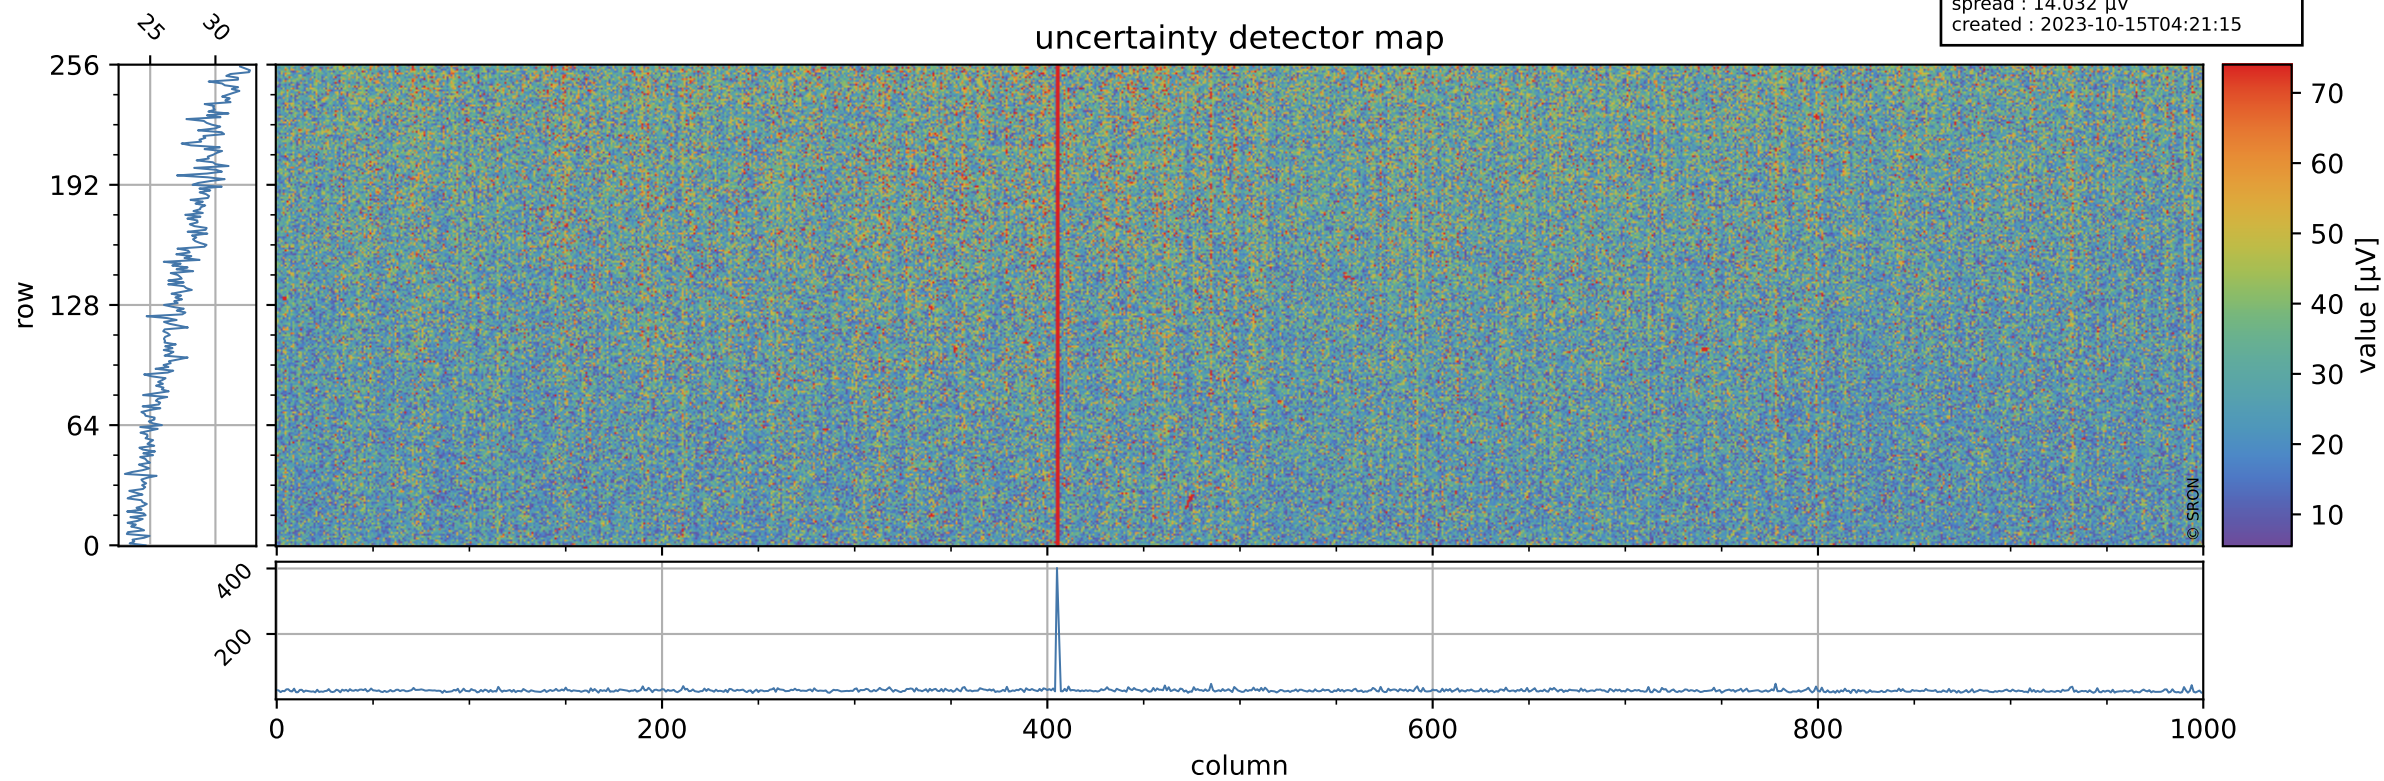

Tropomi SWIR offset (official)

orbits : 19 in [31057, 31102]
coverage : 2023-10-11 / 2023-10-14
median : 0.52606 V
spread : 0.035907 V
created : 2023-10-15T04:21:15

value detector map

Tropomi SWIR offset (official)

orbits : 19 in [31057, 31102]
coverage : 2023-10-11 / 2023-10-14
median : 27.479 μV
spread : 14.032 μV
created : 2023-10-15T04:21:15

Tropomi SWIR offset (official)

value compared with SWIR offset CKD

orbits : 19 in [31057, 31102]
coverage : 2023-10-11 / 2023-10-14
median : 0.047718 mV
spread : 0.416 mV
created : 2023-10-15T04:21:15

Tropomi SWIR offset (official) ground-tracks of Sentinel-5P

orbits : 19 in [31057, 31102]
coverage : 2023-10-11 / 2023-10-14
created : 2023-10-15T04:21:16

Tropomi SWIR offset (official)

orbits : [2827, 31102]
coverage : 2018-04-30 / 2023-10-14
created : 2023-10-15T04:21:16

trend of detector median & temperatures