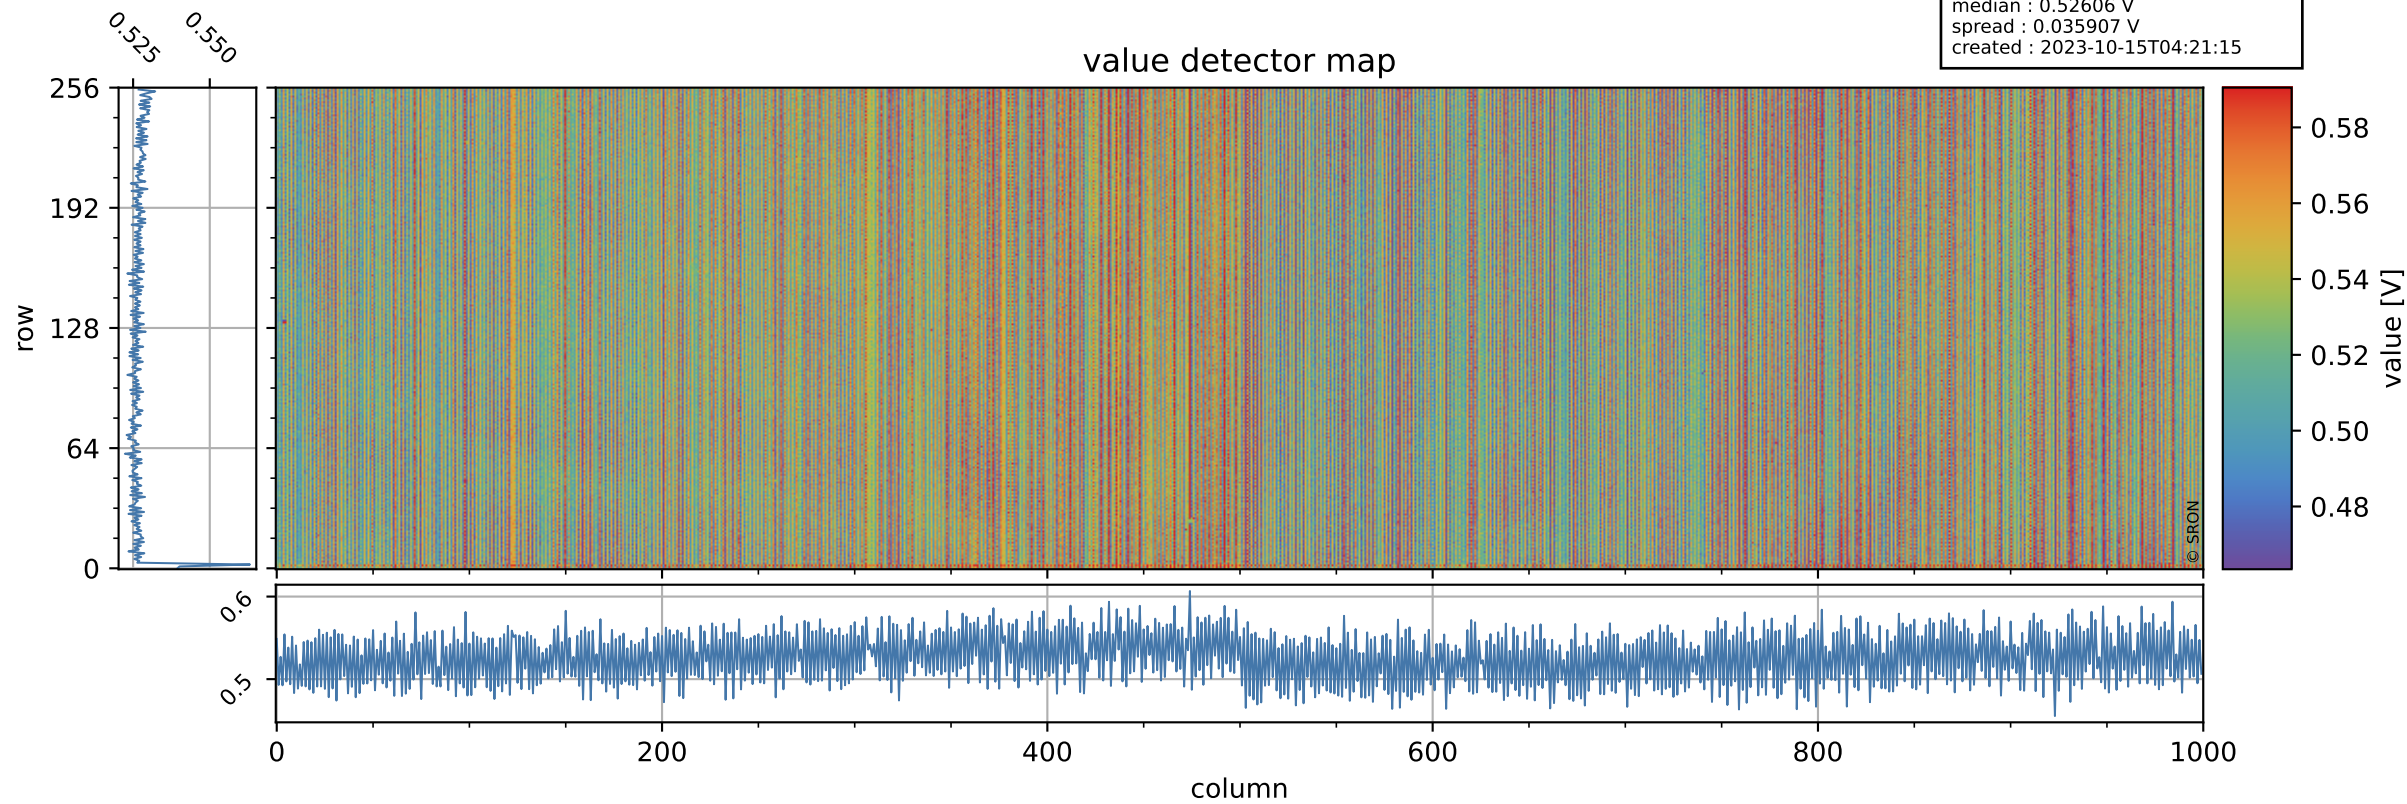

Tropomi SWIR offset (official)

orbits : 19 in [31057, 31102]
coverage : 2023-10-11 / 2023-10-14
median : 0.52606 V
spread : 0.035907 V
created : 2023-10-15T04:21:15

value detector map

Tropomi SWIR offset (official)

orbits : 19 in [31057, 31102]
coverage : 2023-10-11 / 2023-10-14
median : 27.479 μV
spread : 14.032 μV
created : 2023-10-15T04:21:15

Tropomi SWIR offset (official)

value compared with SWIR offset CKD

orbits : 19 in [31057, 31102]
coverage : 2023-10-11 / 2023-10-14
median : 0.047718 mV
spread : 0.416 mV
created : 2023-10-15T04:21:15

Tropomi SWIR offset (official) ground-tracks of Sentinel-5P

orbits : 19 in [31057, 31102]
coverage : 2023-10-11 / 2023-10-14
created : 2023-10-15T04:21:16

Tropomi SWIR offset (official)

orbits : [2827, 31102]
coverage : 2018-04-30 / 2023-10-14
created : 2023-10-15T04:21:16

trend of detector median & temperatures