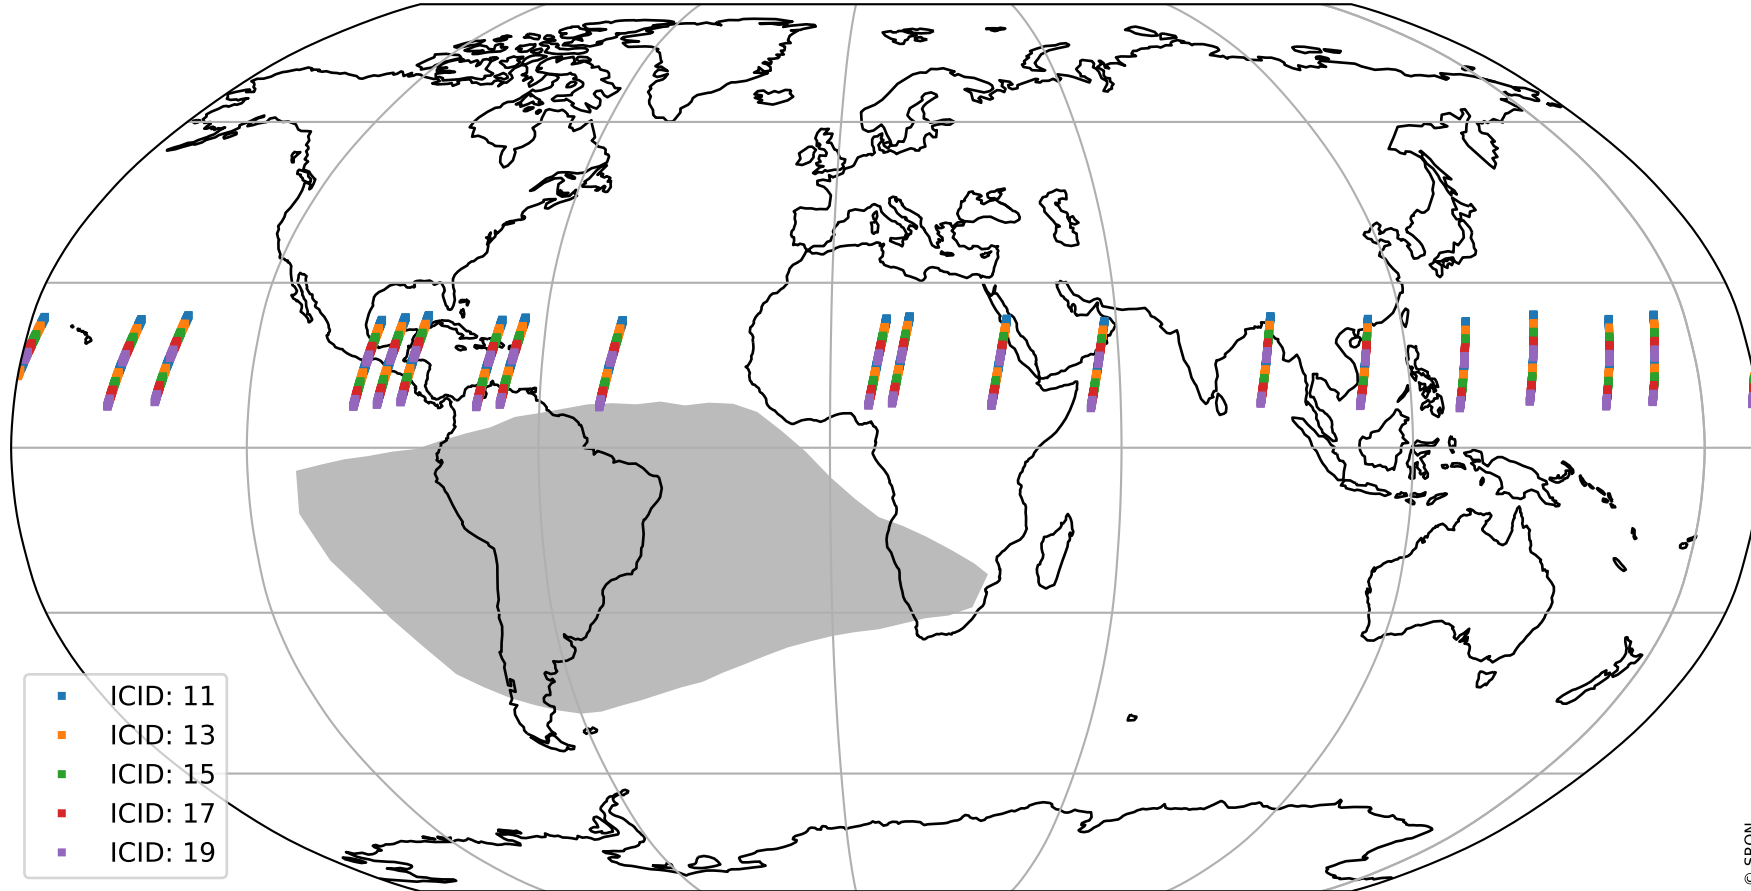

Tropomi SWIR offset (official)

orbits : 19 in [31057, 31102]
coverage : 2023-10-11 / 2023-10-14
median : 0.52606 V
spread : 0.035907 V
created : 2023-10-15T04:21:15

value detector map

Tropomi SWIR offset (official)

orbits : 19 in [31057, 31102]
coverage : 2023-10-11 / 2023-10-14
median : 27.479 μV
spread : 14.032 μV
created : 2023-10-15T04:21:15

Tropomi SWIR offset (official)

value compared with SWIR offset CKD

orbits : 19 in [31057, 31102]
coverage : 2023-10-11 / 2023-10-14
median : 0.047718 mV
spread : 0.416 mV
created : 2023-10-15T04:21:15

Tropomi SWIR offset (official) ground-tracks of Sentinel-5P

orbits : 19 in [31057, 31102]
coverage : 2023-10-11 / 2023-10-14
created : 2023-10-15T04:21:16

Tropomi SWIR offset (official)

orbits : [2827, 31102]
coverage : 2018-04-30 / 2023-10-14
created : 2023-10-15T04:21:16

trend of detector median & temperatures