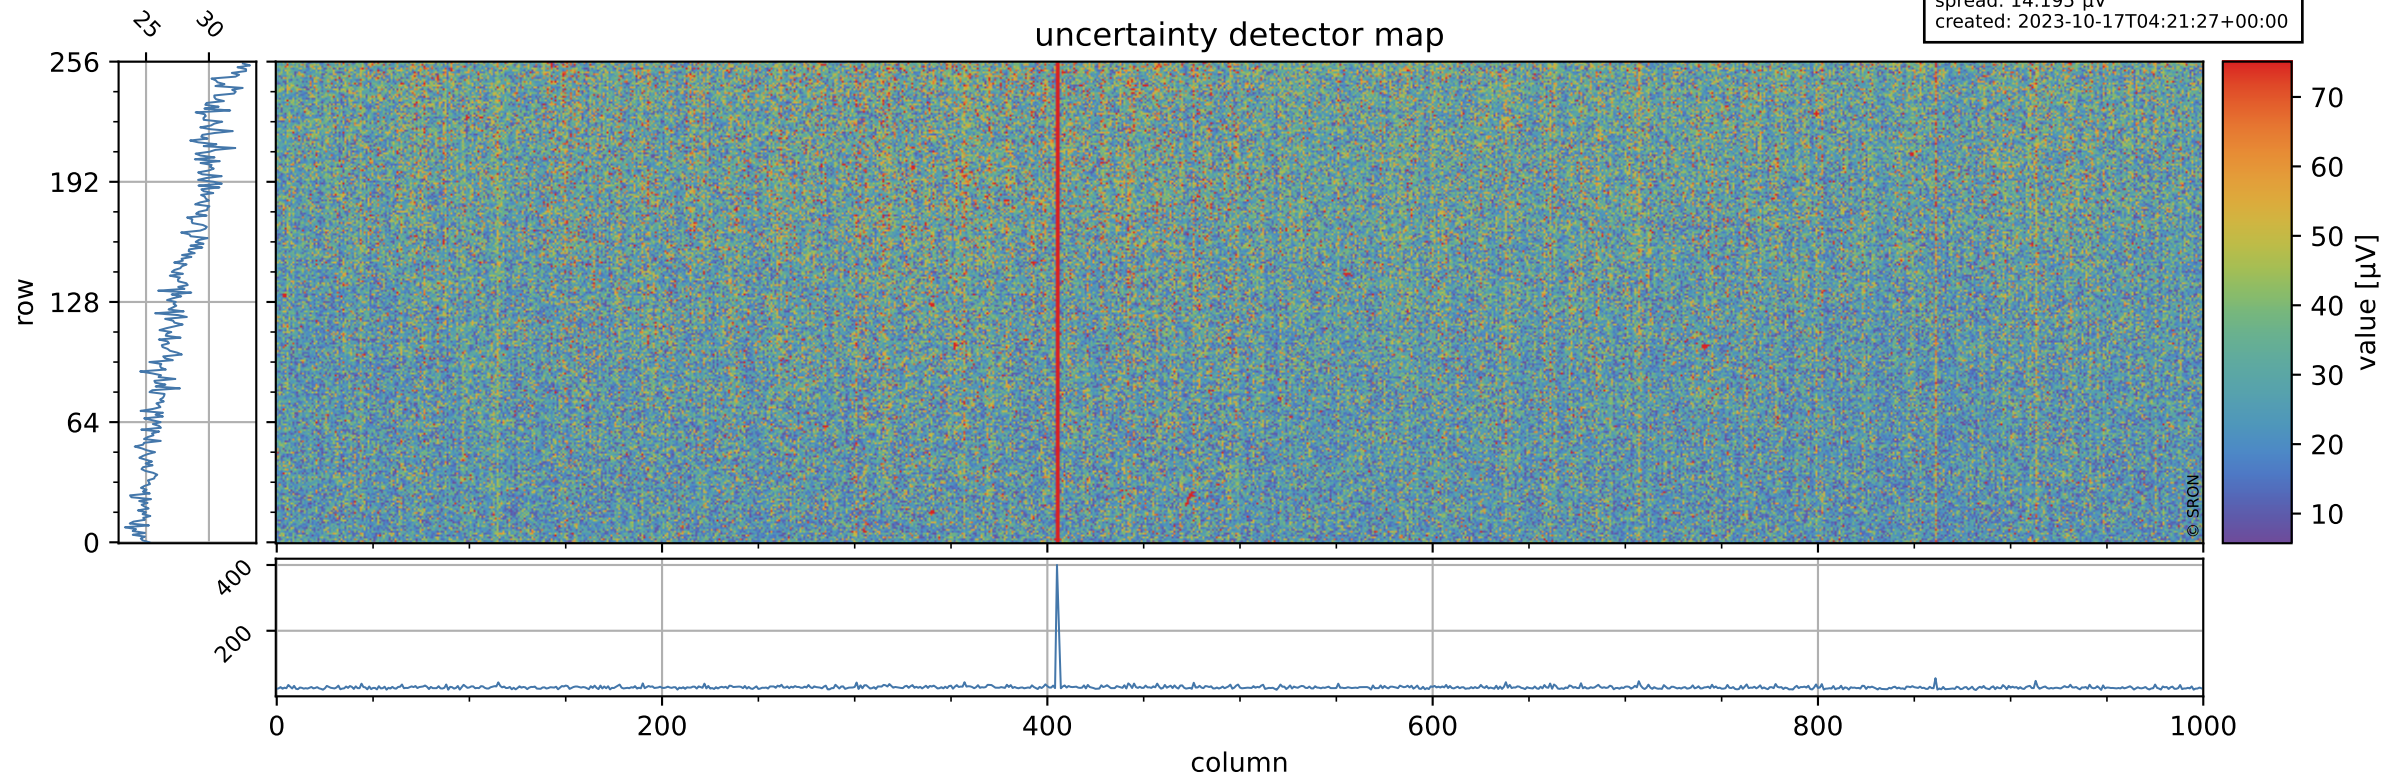

# Tropomi SWIR offset (official)

orbits: 18 in [31087, 31132]  
coverage: 2023-10-13 / 2023-10-16  
median: 0.52607 V  
spread: 0.035908 V  
created: 2023-10-17T04:21:27+00:00

## value detector map

# Tropomi SWIR offset (official)

orbits: 18 in [31087, 31132]  
coverage: 2023-10-13 / 2023-10-16  
median: 27.984  $\mu\text{V}$   
spread: 14.195  $\mu\text{V}$   
created: 2023-10-17T04:21:27+00:00

# Tropomi SWIR offset (official) ground-tracks of Sentinel-5P

orbits: 18 in [31087, 31132]  
coverage: 2023-10-13 / 2023-10-16  
created: 2023-10-17T04:21:28+00:00