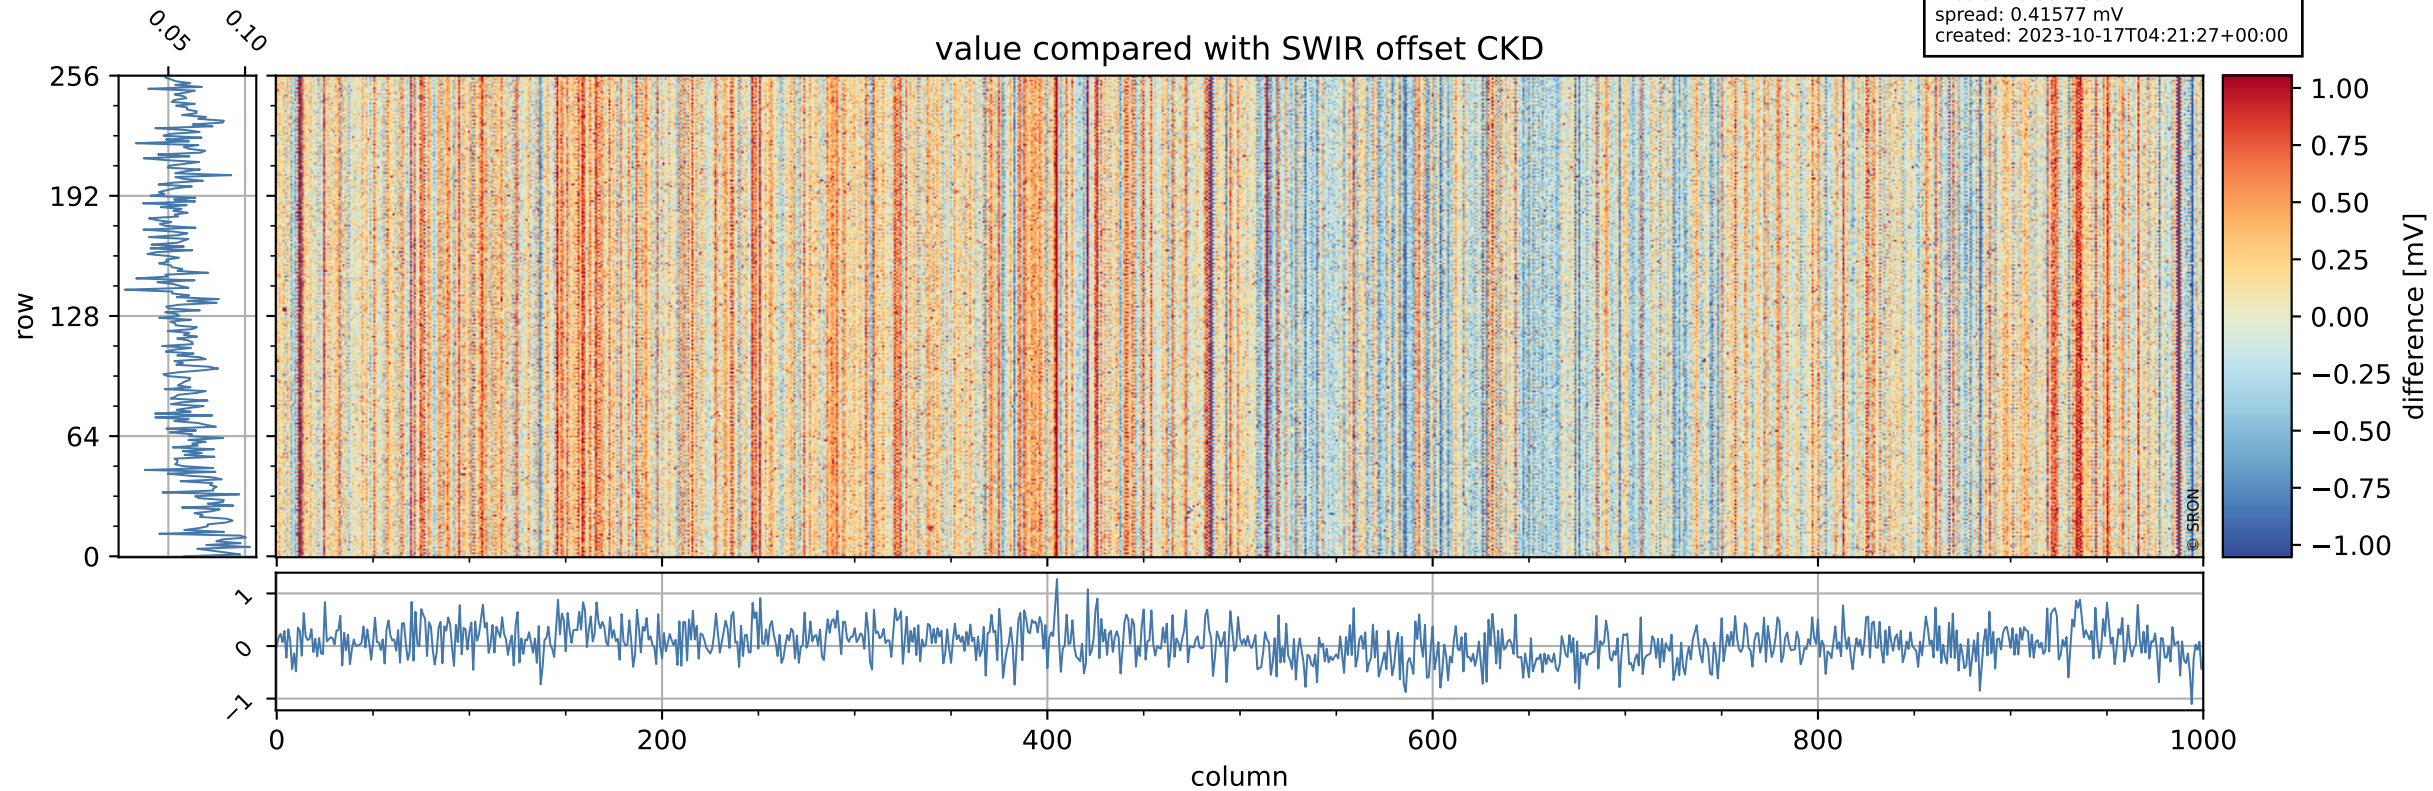

## value detector map

# Tropomi SWIR offset (official)

orbits: 18 in [31087, 31132]  
coverage: 2023-10-13 / 2023-10-16  
median: 27.984  $\mu\text{V}$   
spread: 14.195  $\mu\text{V}$   
created: 2023-10-17T04:21:27+00:00

# Tropomi SWIR offset (official)

orbits: 18 in [31087, 31132]  
coverage: 2023-10-13 / 2023-10-16  
median: 0.062459 mV  
spread: 0.41577 mV  
created: 2023-10-17T04:21:27+00:00

value compared with SWIR offset CKD

# Tropomi SWIR offset (official) ground-tracks of Sentinel-5P

orbits: 18 in [31087, 31132]  
coverage: 2023-10-13 / 2023-10-16  
created: 2023-10-17T04:21:28+00:00