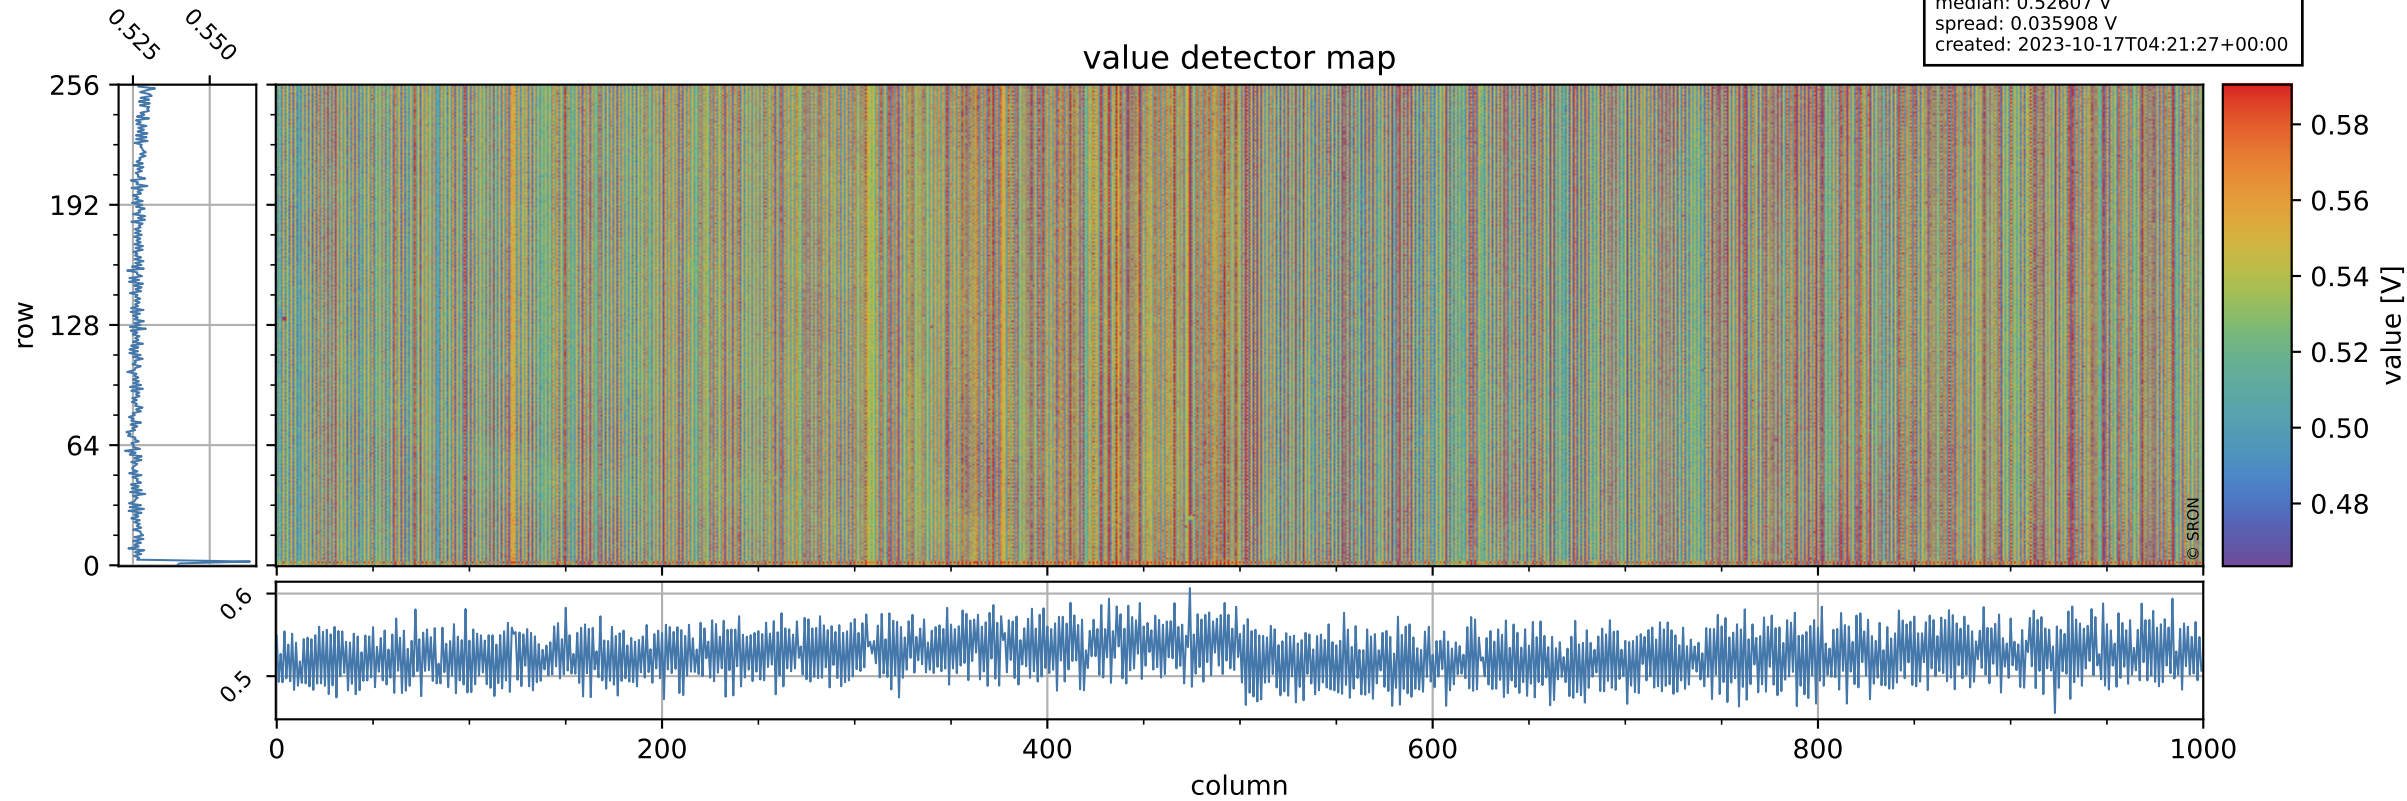

# Tropomi SWIR offset (official)

orbits: 18 in [31087, 31132]  
coverage: 2023-10-13 / 2023-10-16  
median: 0.52607 V  
spread: 0.035908 V  
created: 2023-10-17T04:21:27+00:00

## value detector map

# Tropomi SWIR offset (official)

orbits: 18 in [31087, 31132]  
coverage: 2023-10-13 / 2023-10-16  
median: 27.984  $\mu\text{V}$   
spread: 14.195  $\mu\text{V}$   
created: 2023-10-17T04:21:27+00:00

# Tropomi SWIR offset (official) ground-tracks of Sentinel-5P

orbits: 18 in [31087, 31132]  
coverage: 2023-10-13 / 2023-10-16  
created: 2023-10-17T04:21:28+00:00