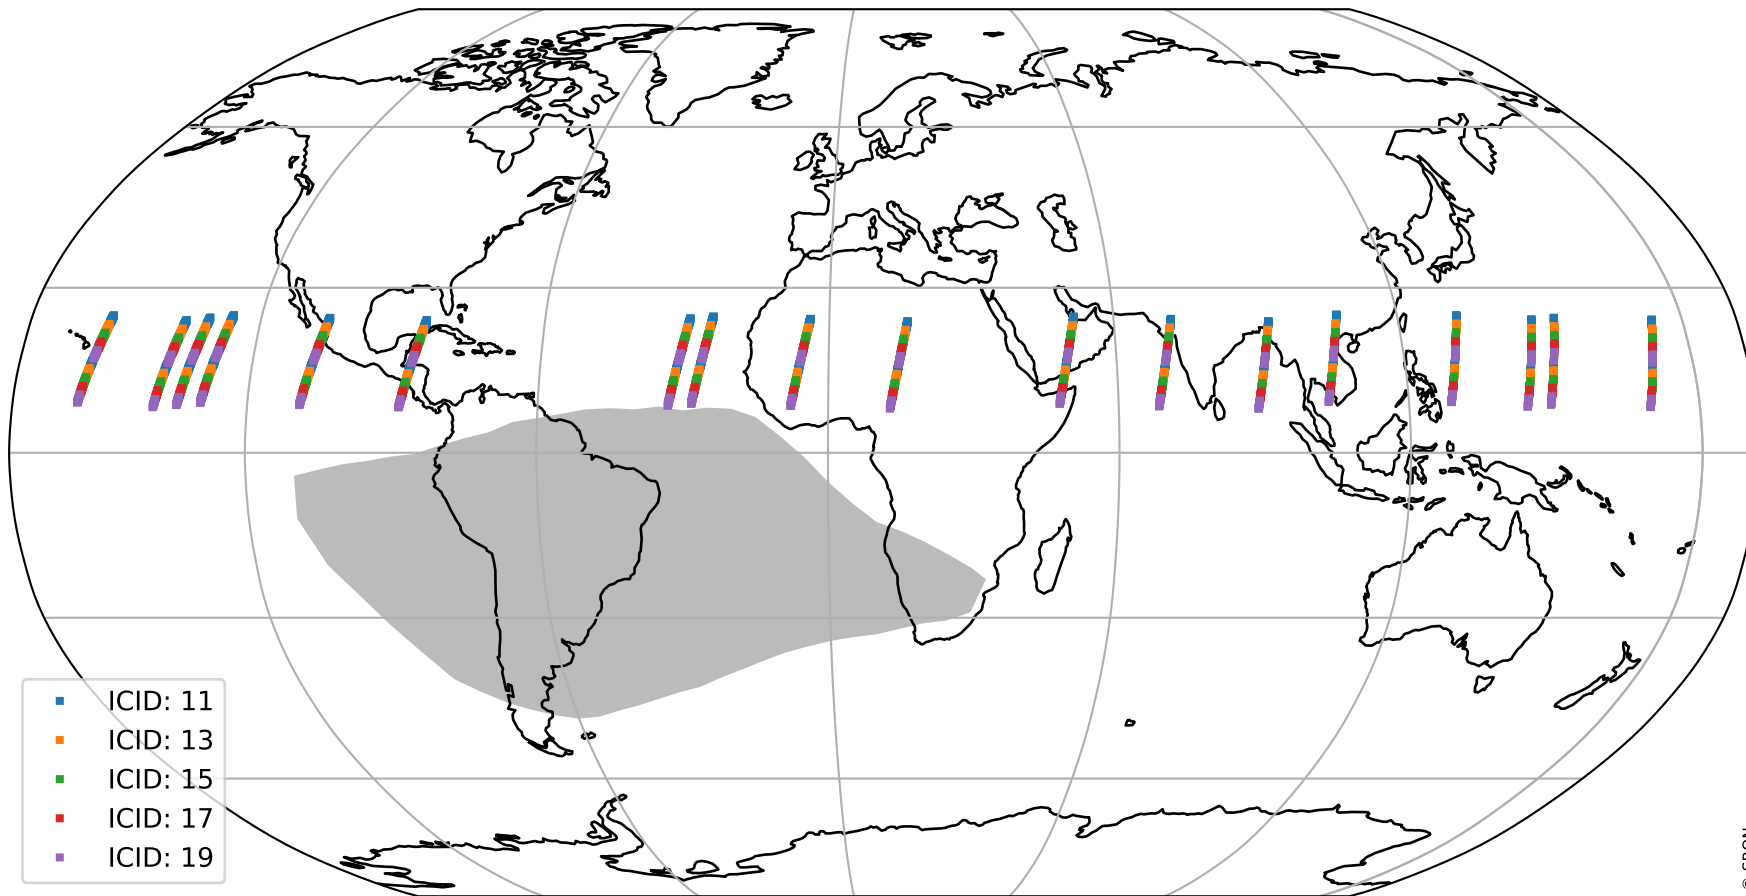

# Tropomi SWIR offset (official)

orbits: 18 in [31087, 31132]  
coverage: 2023-10-13 / 2023-10-16  
median: 27.984  $\mu\text{V}$   
spread: 14.195  $\mu\text{V}$   
created: 2023-10-17T04:21:27+00:00

# Tropomi SWIR offset (official)

orbits: 18 in [31087, 31132]  
coverage: 2023-10-13 / 2023-10-16  
median: 0.062459 mV  
spread: 0.41577 mV  
created: 2023-10-17T04:21:27+00:00

value compared with SWIR offset CKD

# Tropomi SWIR offset (official) ground-tracks of Sentinel-5P

orbits: 18 in [31087, 31132]  
coverage: 2023-10-13 / 2023-10-16  
created: 2023-10-17T04:21:28+00:00

# Tropomi SWIR offset (official)

orbits: [2827, 31132]  
coverage: 2018-04-30 / 2023-10-16  
created: 2023-10-17T04:21:28+00:00