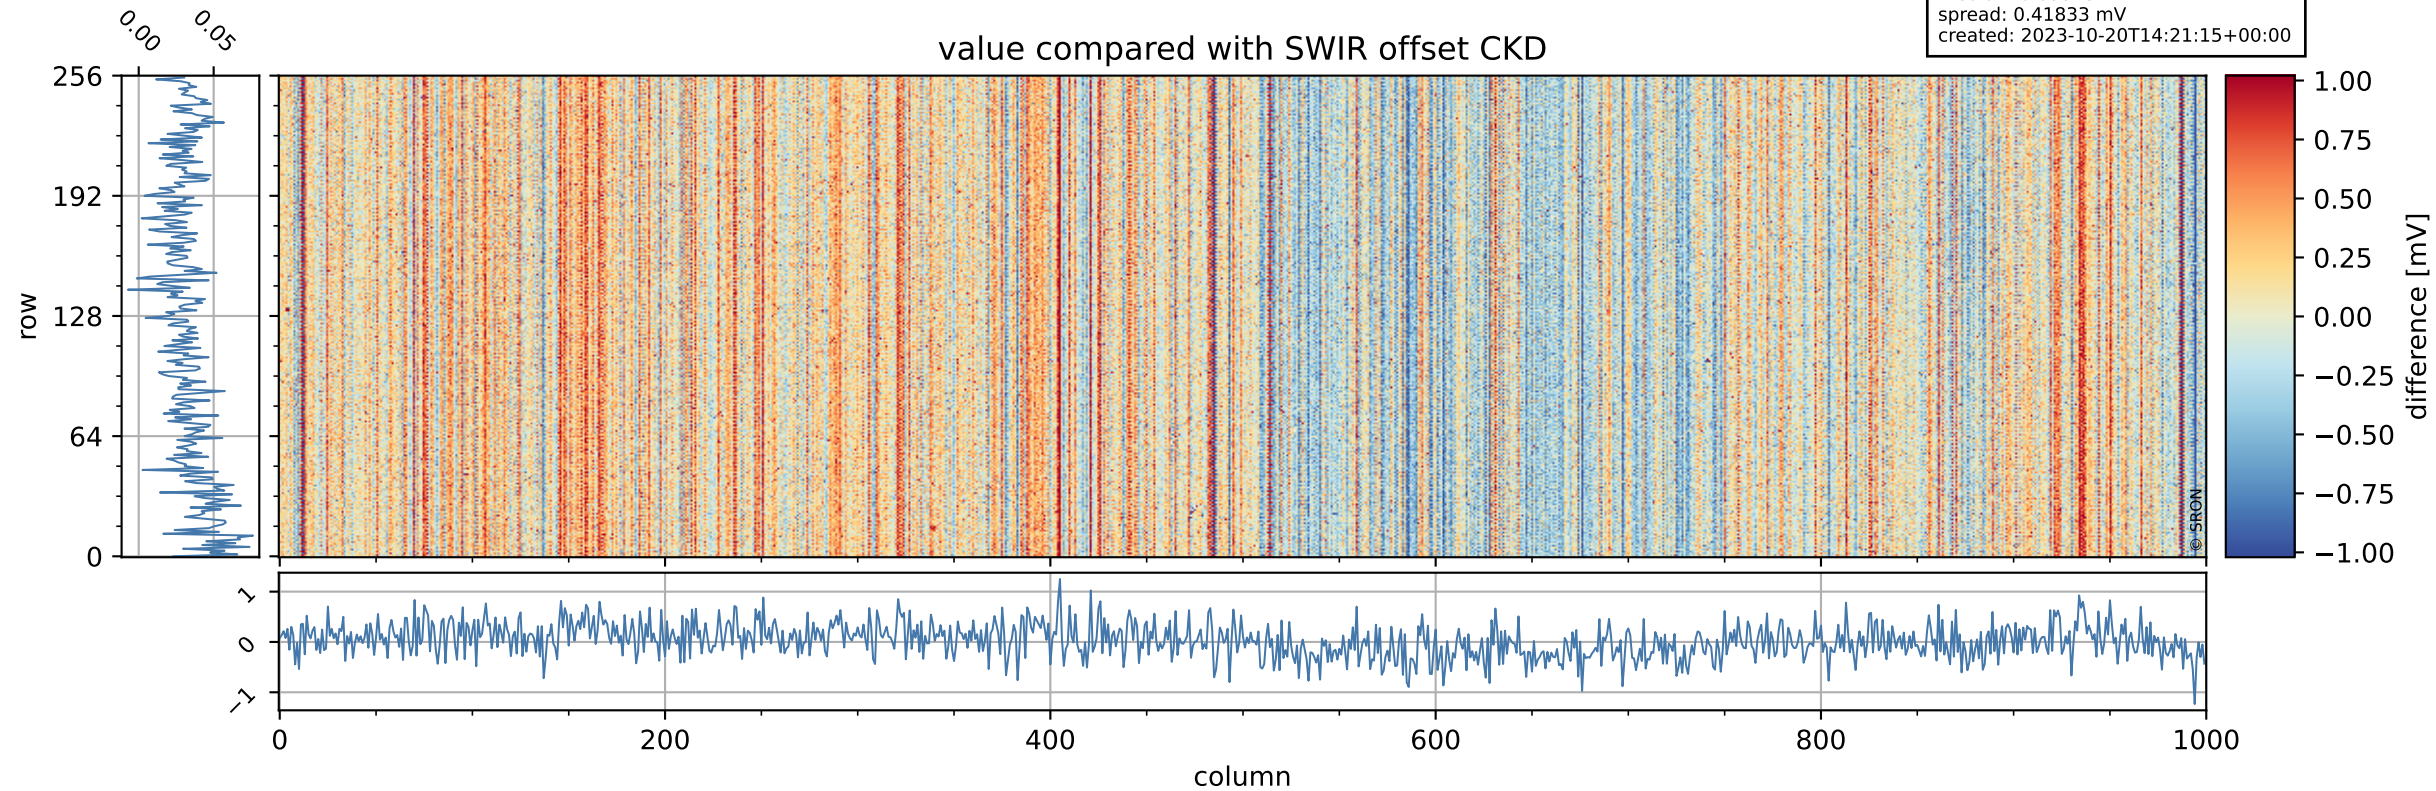

Tropomi SWIR offset (official)

orbits: 20 in [31132, 31177]
coverage: 2023-10-16 / 2023-10-19
median: 0.52604 V
spread: 0.035911 V
created: 2023-10-20T14:21:15+00:00

value detector map

Tropomi SWIR offset (official)

orbits: 20 in [31132, 31177]
coverage: 2023-10-16 / 2023-10-19
median: 28.02 μV
spread: 14.347 μV
created: 2023-10-20T14:21:15+00:00

Tropomi SWIR offset (official)

value compared with SWIR offset CKD

orbits: 20 in [31132, 31177]
coverage: 2023-10-16 / 2023-10-19
median: 0.033431 mV
spread: 0.41833 mV
created: 2023-10-20T14:21:15+00:00

Tropomi SWIR offset (official) ground-tracks of Sentinel-5P

orbits: 20 in [31132, 31177]
coverage: 2023-10-16 / 2023-10-19
created: 2023-10-20T14:21:16+00:00

Tropomi SWIR offset (official)

orbits: [2827, 31177]
coverage: 2018-04-30 / 2023-10-19
created: 2023-10-20T14:21:18+00:00

trend of detector median & temperatures