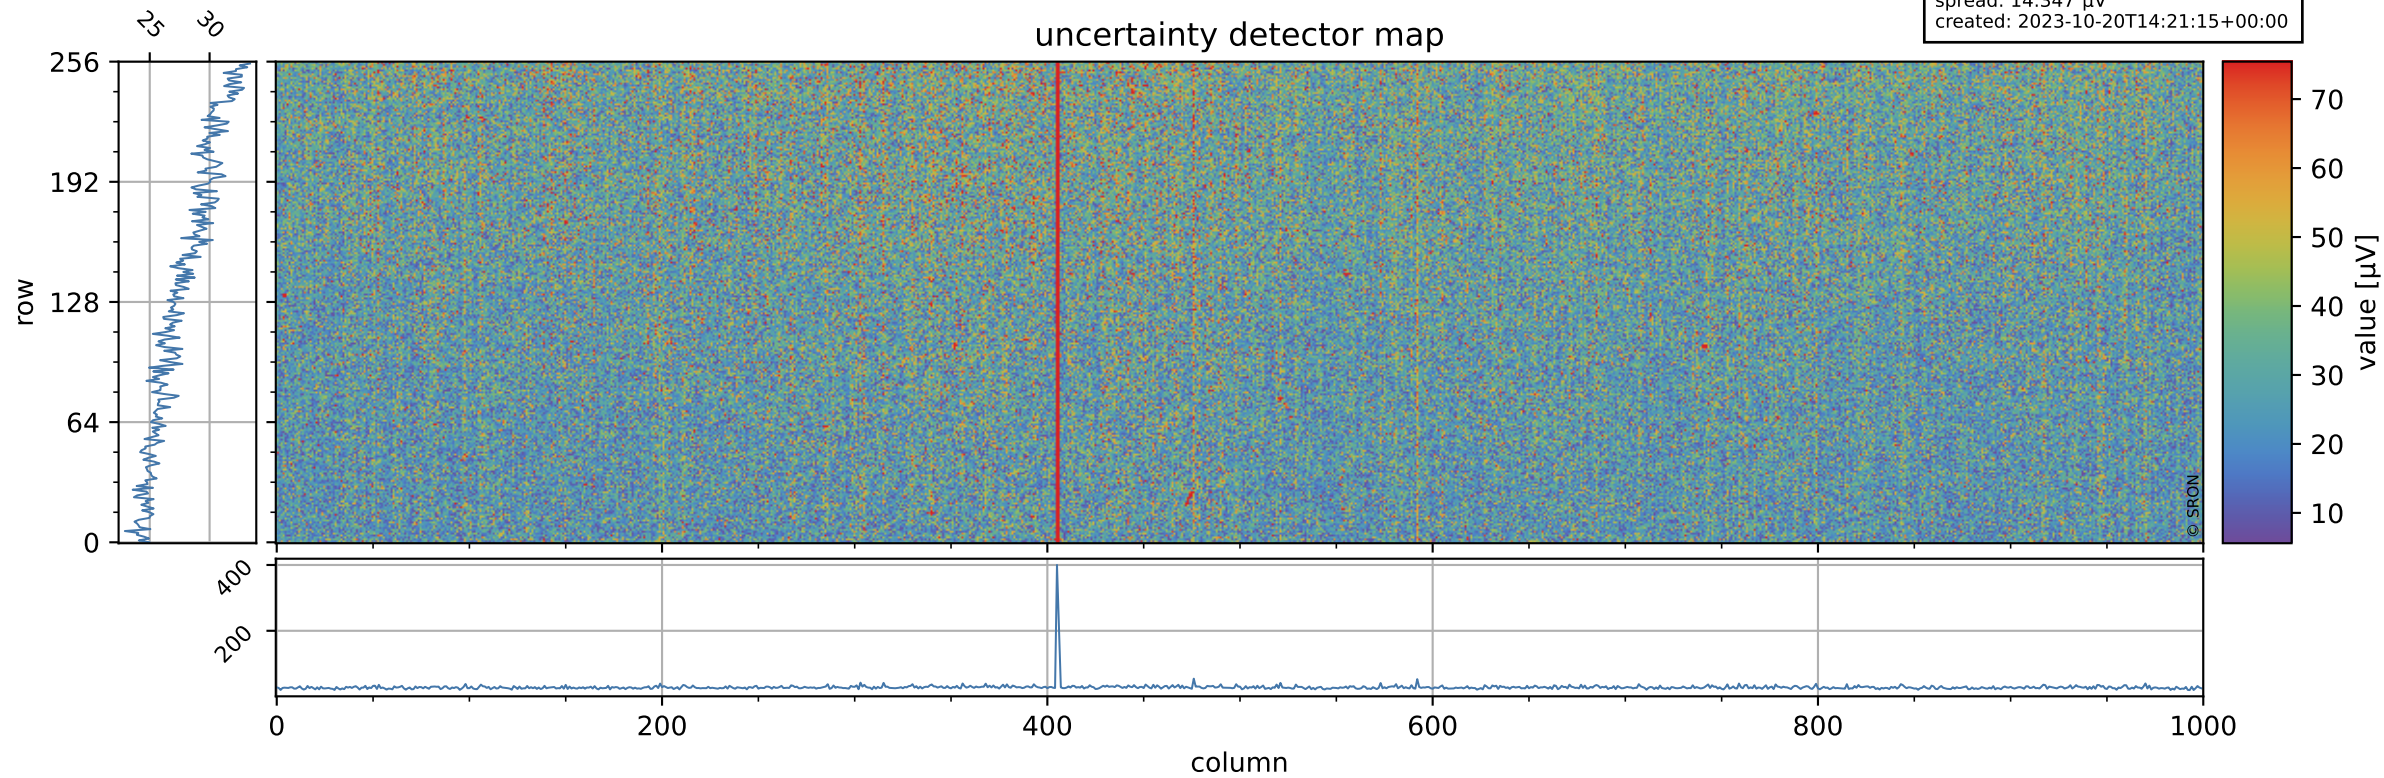

Tropomi SWIR offset (official)

orbits: 20 in [31132, 31177]
coverage: 2023-10-16 / 2023-10-19
median: 0.52604 V
spread: 0.035911 V
created: 2023-10-20T14:21:15+00:00

value detector map

Tropomi SWIR offset (official)

orbits: 20 in [31132, 31177]
coverage: 2023-10-16 / 2023-10-19
median: 28.02 μV
spread: 14.347 μV
created: 2023-10-20T14:21:15+00:00

Tropomi SWIR offset (official)

value compared with SWIR offset CKD

orbits: 20 in [31132, 31177]
coverage: 2023-10-16 / 2023-10-19
median: 0.033431 mV
spread: 0.41833 mV
created: 2023-10-20T14:21:15+00:00

Tropomi SWIR offset (official) ground-tracks of Sentinel-5P

orbits: 20 in [31132, 31177]
coverage: 2023-10-16 / 2023-10-19
created: 2023-10-20T14:21:16+00:00

Tropomi SWIR offset (official)

orbits: [2827, 31177]
coverage: 2018-04-30 / 2023-10-19
created: 2023-10-20T14:21:18+00:00

trend of detector median & temperatures