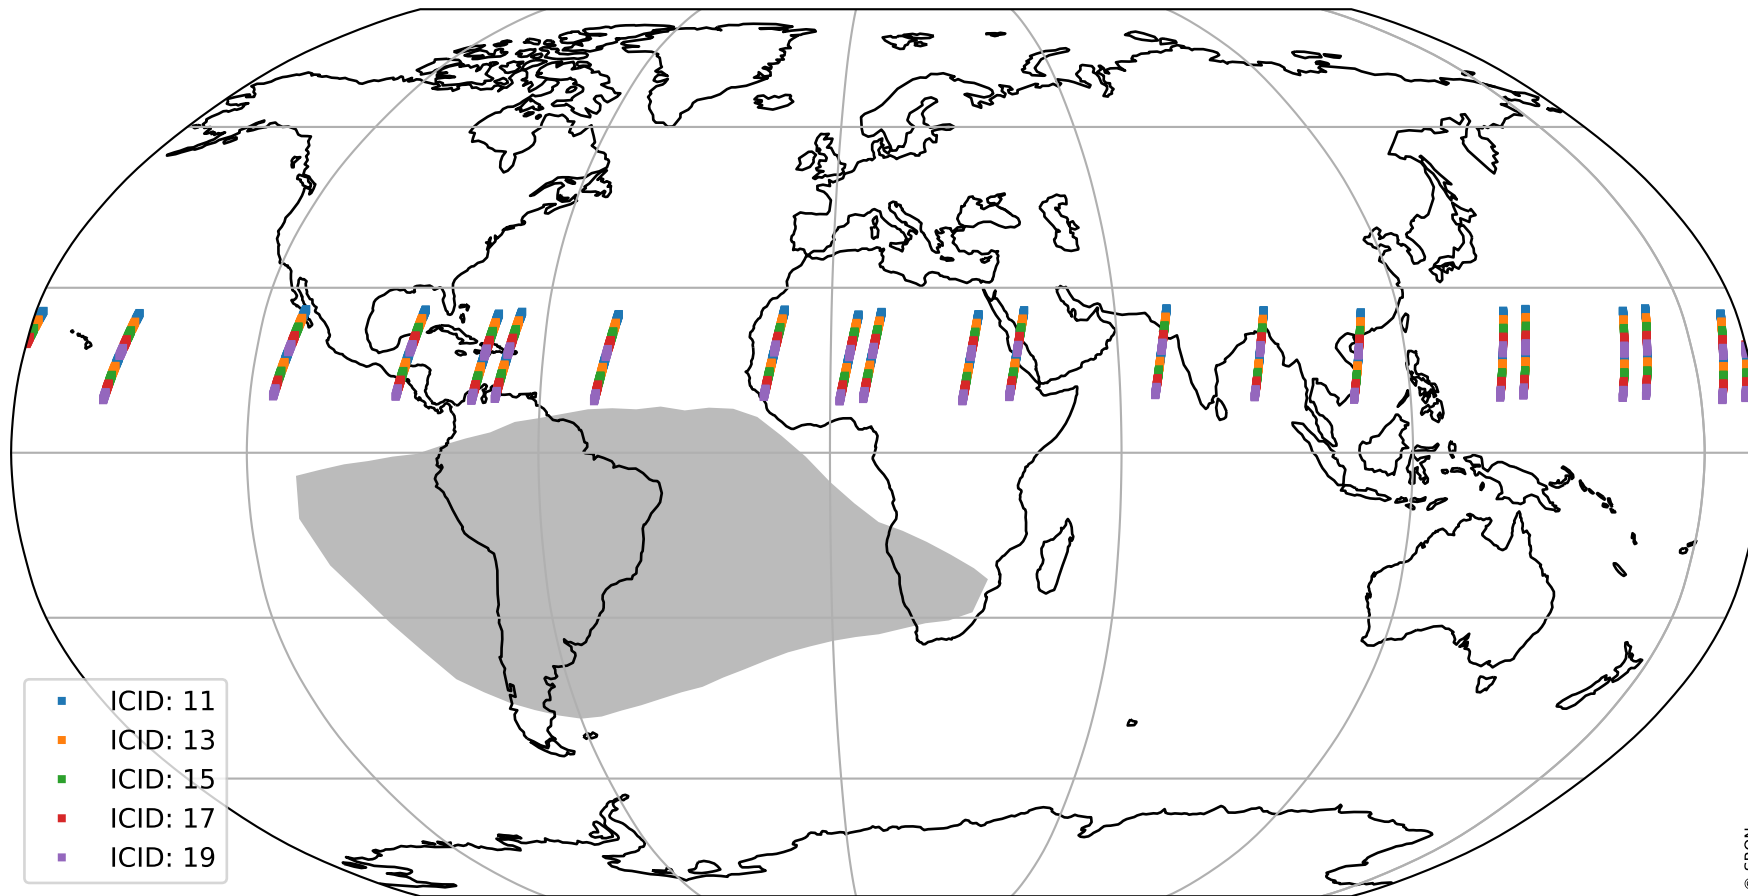

Tropomi SWIR offset (official)

orbits: 20 in [31132, 31177]
coverage: 2023-10-16 / 2023-10-19
median: 0.52604 V
spread: 0.035911 V
created: 2023-10-20T14:21:15+00:00

value detector map

Tropomi SWIR offset (official)

orbits: 20 in [31132, 31177]
coverage: 2023-10-16 / 2023-10-19
median: 28.02 μV
spread: 14.347 μV
created: 2023-10-20T14:21:15+00:00

Tropomi SWIR offset (official)

value compared with SWIR offset CKD

orbits: 20 in [31132, 31177]
coverage: 2023-10-16 / 2023-10-19
median: 0.033431 mV
spread: 0.41833 mV
created: 2023-10-20T14:21:15+00:00

Tropomi SWIR offset (official) ground-tracks of Sentinel-5P

orbits: 20 in [31132, 31177]
coverage: 2023-10-16 / 2023-10-19
created: 2023-10-20T14:21:16+00:00

Tropomi SWIR offset (official)

orbits: [2827, 31177]
coverage: 2018-04-30 / 2023-10-19
created: 2023-10-20T14:21:18+00:00

trend of detector median & temperatures