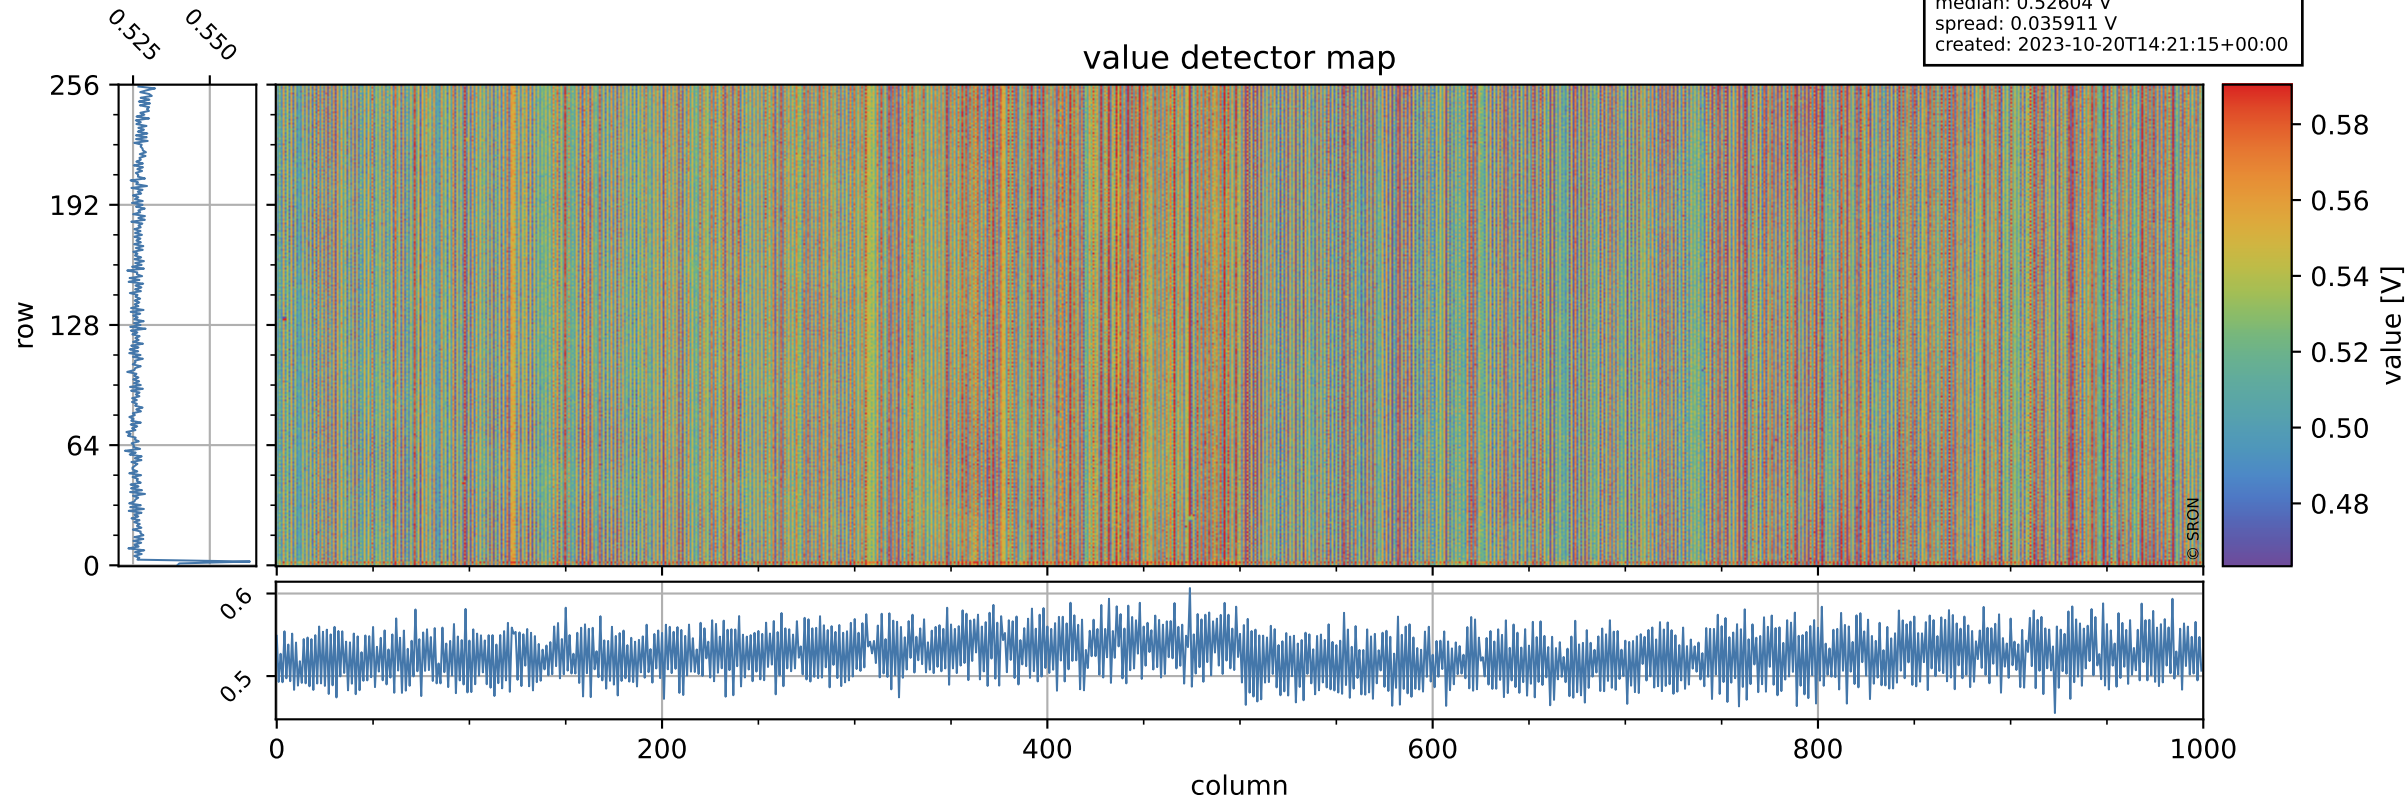

Tropomi SWIR offset (official)

orbits: 20 in [31132, 31177]
coverage: 2023-10-16 / 2023-10-19
median: 0.52604 V
spread: 0.035911 V
created: 2023-10-20T14:21:15+00:00

value detector map

Tropomi SWIR offset (official)

orbits: 20 in [31132, 31177]
coverage: 2023-10-16 / 2023-10-19
median: 28.02 μV
spread: 14.347 μV
created: 2023-10-20T14:21:15+00:00

Tropomi SWIR offset (official)

value compared with SWIR offset CKD

orbits: 20 in [31132, 31177]
coverage: 2023-10-16 / 2023-10-19
median: 0.033431 mV
spread: 0.41833 mV
created: 2023-10-20T14:21:15+00:00

Tropomi SWIR offset (official) ground-tracks of Sentinel-5P

orbits: 20 in [31132, 31177]
coverage: 2023-10-16 / 2023-10-19
created: 2023-10-20T14:21:16+00:00

Tropomi SWIR offset (official)

orbits: [2827, 31177]
coverage: 2018-04-30 / 2023-10-19
created: 2023-10-20T14:21:18+00:00

trend of detector median & temperatures