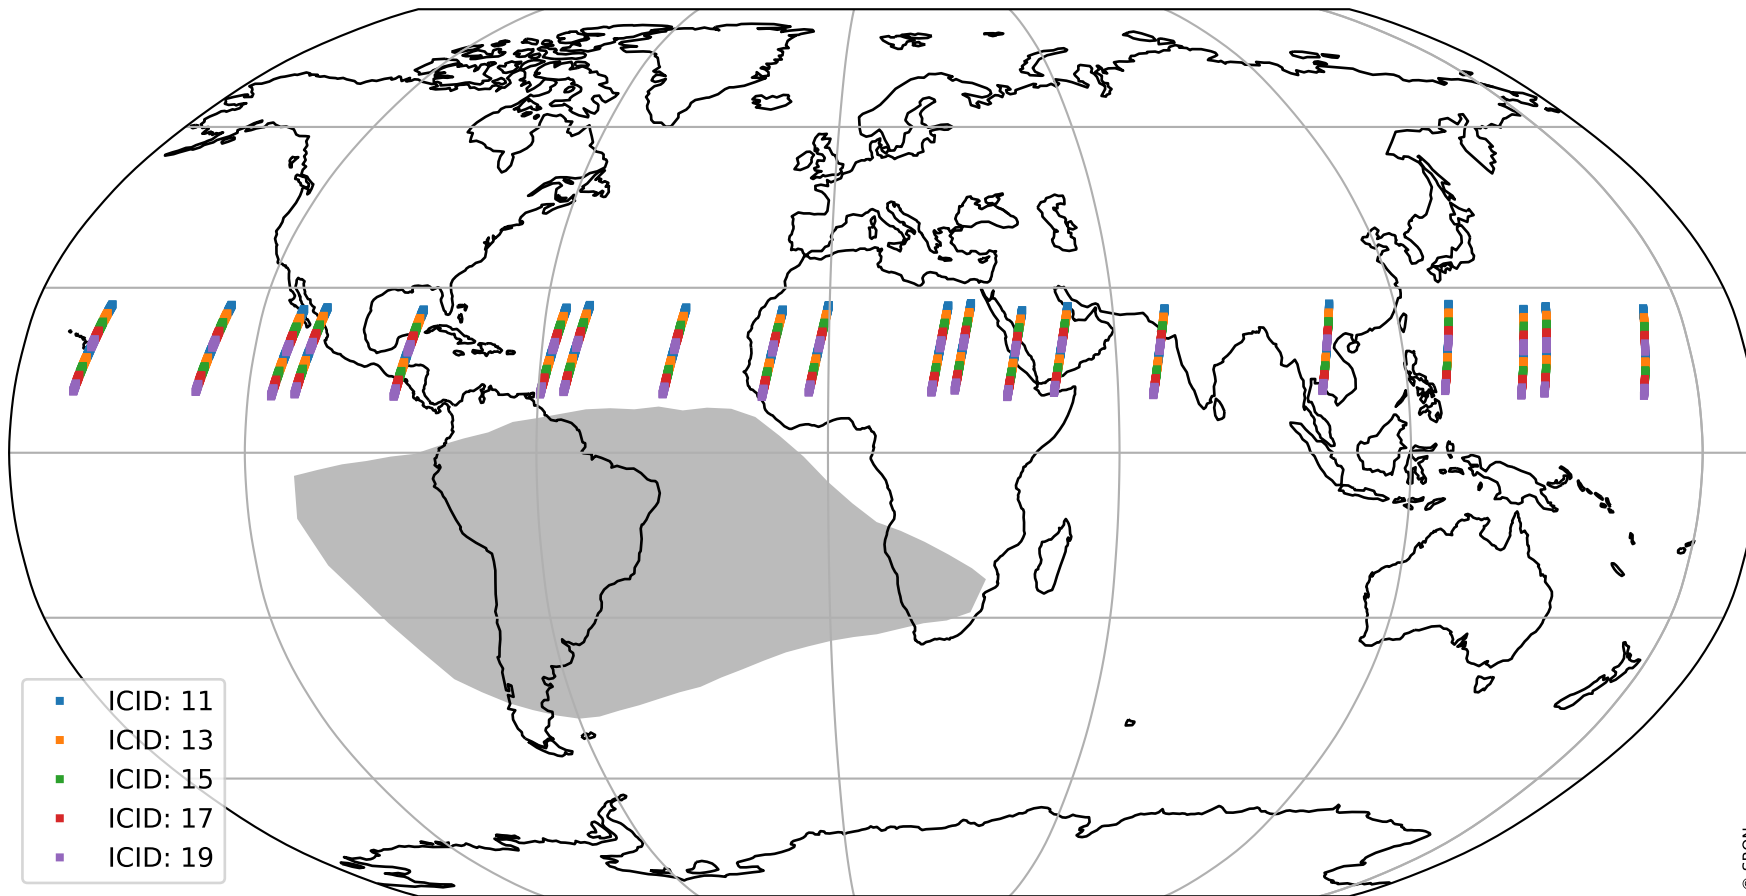

Tropomi SWIR offset (official)

orbits: 20 in [31162, 31207]
coverage: 2023-10-18 / 2023-10-21
median: 0.52605 V
spread: 0.035909 V
created: 2023-10-22T14:21:16+00:00

value detector map

Tropomi SWIR offset (official)

orbits: 20 in [31162, 31207]
coverage: 2023-10-18 / 2023-10-21
median: 27.559 μV
spread: 14.143 μV
created: 2023-10-22T14:21:17+00:00

Tropomi SWIR offset (official)

orbits: 20 in [31162, 31207]
coverage: 2023-10-18 / 2023-10-21
median: 0.037899 mV
spread: 0.41568 mV
created: 2023-10-22T14:21:17+00:00

value compared with SWIR offset CKD

Tropomi SWIR offset (official) ground-tracks of Sentinel-5P

orbits: 20 in [31162, 31207]
coverage: 2023-10-18 / 2023-10-21
created: 2023-10-22T14:21:17+00:00

Tropomi SWIR offset (official)

orbits: [2827, 31207]
coverage: 2018-04-30 / 2023-10-21
created: 2023-10-22T14:21:18+00:00

trend of detector median & temperatures