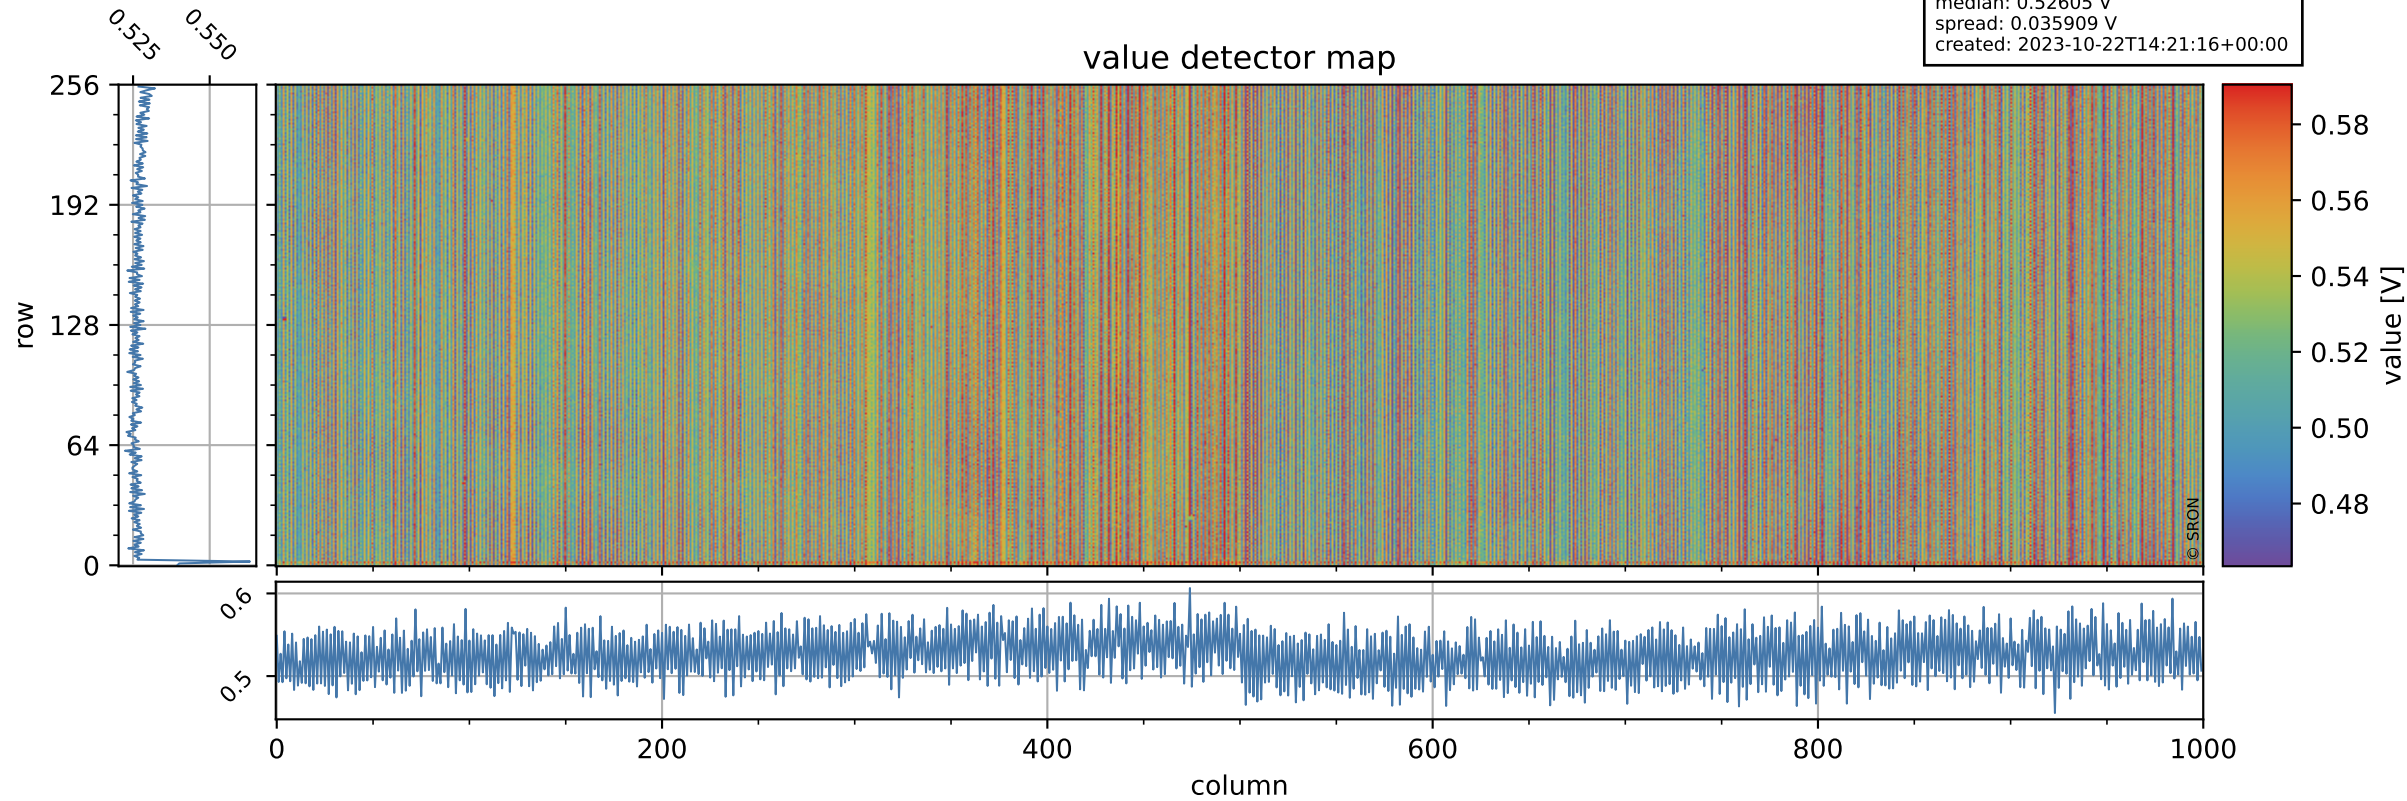

Tropomi SWIR offset (official)

orbits: 20 in [31162, 31207]
coverage: 2023-10-18 / 2023-10-21
median: 0.52605 V
spread: 0.035909 V
created: 2023-10-22T14:21:16+00:00

value detector map

Tropomi SWIR offset (official)

orbits: 20 in [31162, 31207]
coverage: 2023-10-18 / 2023-10-21
median: 27.559 μV
spread: 14.143 μV
created: 2023-10-22T14:21:17+00:00

Tropomi SWIR offset (official)

orbits: 20 in [31162, 31207]
coverage: 2023-10-18 / 2023-10-21
median: 0.037899 mV
spread: 0.41568 mV
created: 2023-10-22T14:21:17+00:00

value compared with SWIR offset CKD

Tropomi SWIR offset (official) ground-tracks of Sentinel-5P

orbits: 20 in [31162, 31207]
coverage: 2023-10-18 / 2023-10-21
created: 2023-10-22T14:21:17+00:00

Tropomi SWIR offset (official)

orbits: [2827, 31207]
coverage: 2018-04-30 / 2023-10-21
created: 2023-10-22T14:21:18+00:00

trend of detector median & temperatures