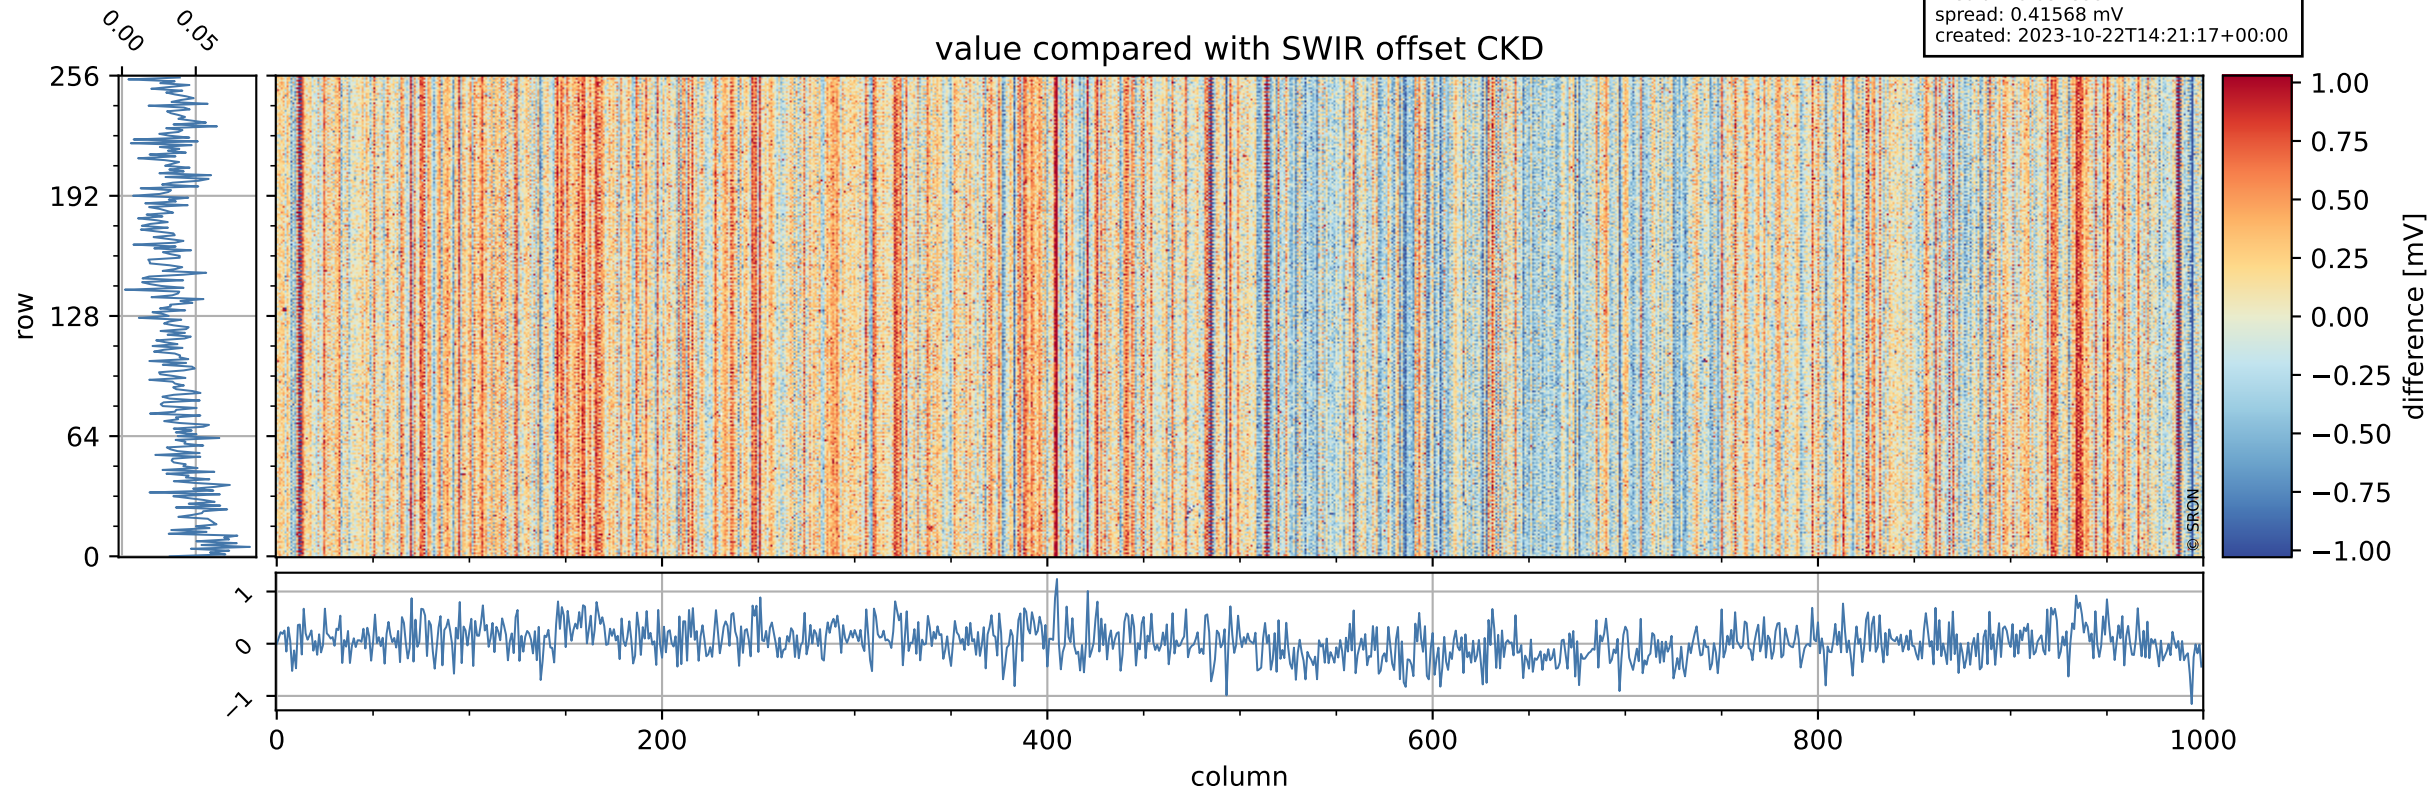

Tropomi SWIR offset (official)

orbits: 20 in [31162, 31207]
coverage: 2023-10-18 / 2023-10-21
median: 0.52605 V
spread: 0.035909 V
created: 2023-10-22T14:21:16+00:00

value detector map

Tropomi SWIR offset (official)

orbits: 20 in [31162, 31207]
coverage: 2023-10-18 / 2023-10-21
median: 27.559 μV
spread: 14.143 μV
created: 2023-10-22T14:21:17+00:00

Tropomi SWIR offset (official)

orbits: 20 in [31162, 31207]
coverage: 2023-10-18 / 2023-10-21
median: 0.037899 mV
spread: 0.41568 mV
created: 2023-10-22T14:21:17+00:00

value compared with SWIR offset CKD

Tropomi SWIR offset (official) ground-tracks of Sentinel-5P

orbits: 20 in [31162, 31207]
coverage: 2023-10-18 / 2023-10-21
created: 2023-10-22T14:21:17+00:00

Tropomi SWIR offset (official)

orbits: [2827, 31207]
coverage: 2018-04-30 / 2023-10-21
created: 2023-10-22T14:21:18+00:00

trend of detector median & temperatures