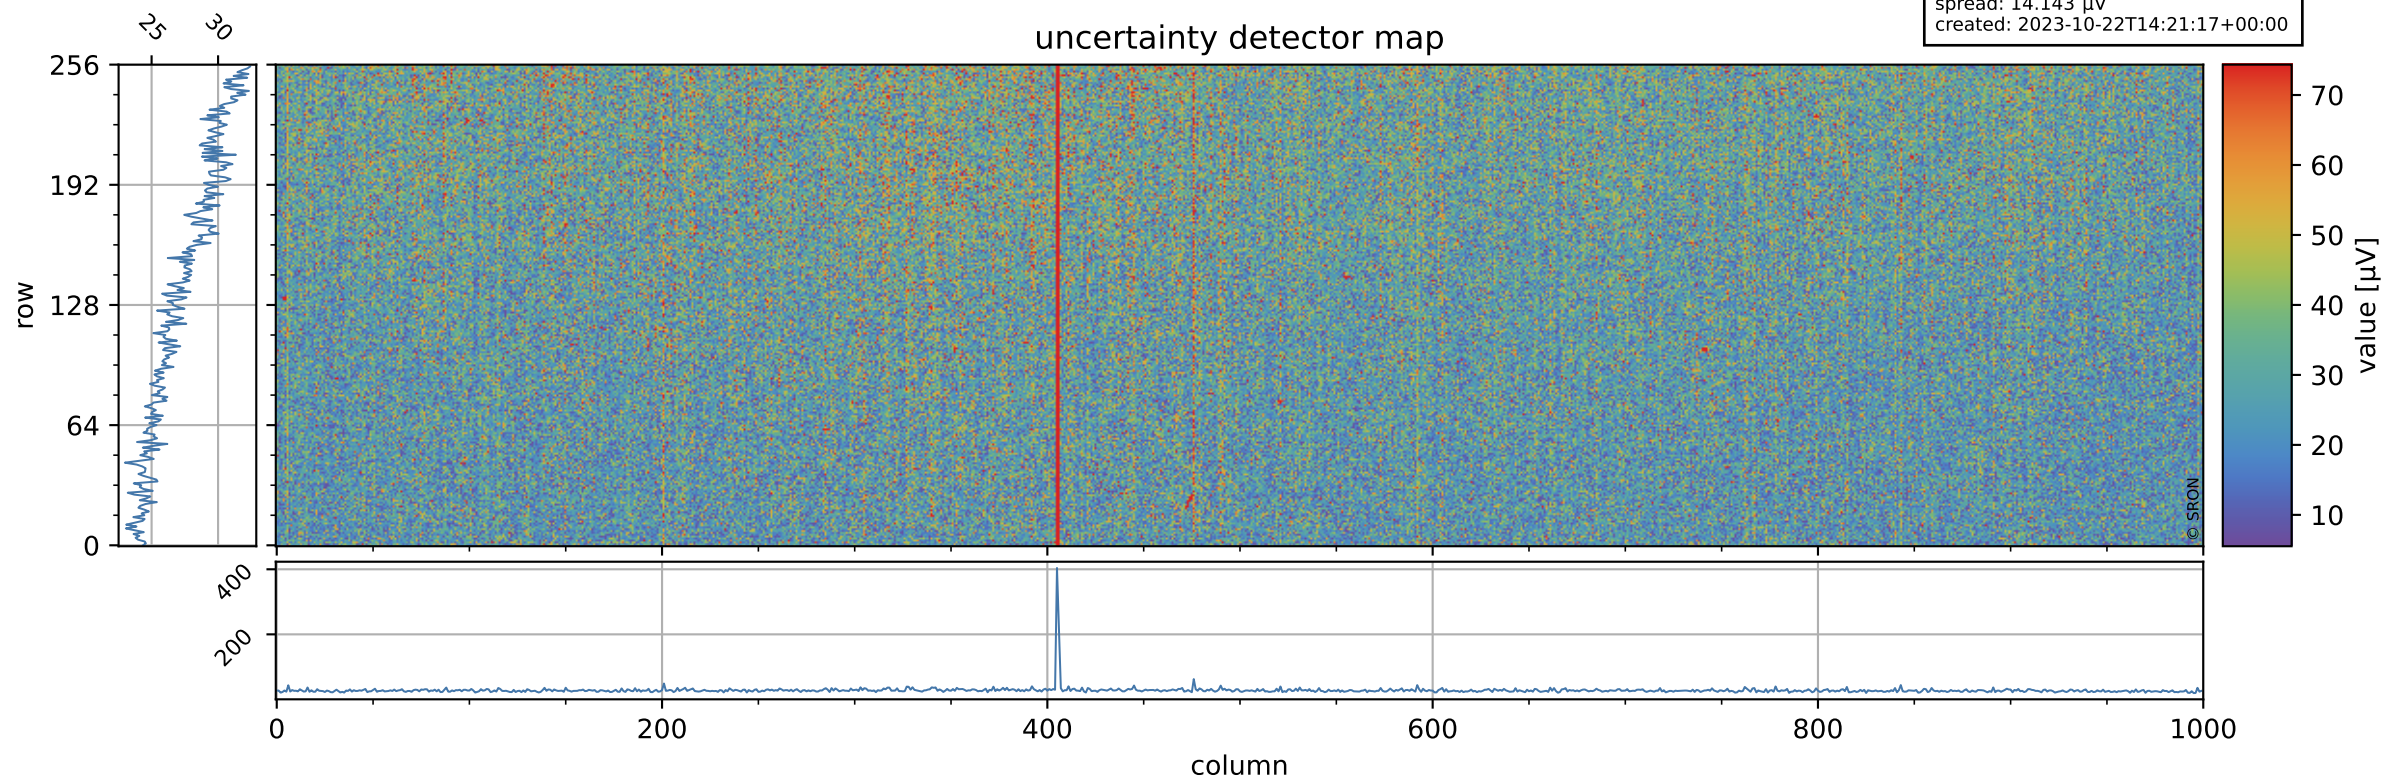

Tropomi SWIR offset (official)

orbits: 20 in [31162, 31207]
coverage: 2023-10-18 / 2023-10-21
median: 0.52605 V
spread: 0.035909 V
created: 2023-10-22T14:21:16+00:00

value detector map

Tropomi SWIR offset (official)

orbits: 20 in [31162, 31207]
coverage: 2023-10-18 / 2023-10-21
median: 27.559 μV
spread: 14.143 μV
created: 2023-10-22T14:21:17+00:00

Tropomi SWIR offset (official)

orbits: 20 in [31162, 31207]
coverage: 2023-10-18 / 2023-10-21
median: 0.037899 mV
spread: 0.41568 mV
created: 2023-10-22T14:21:17+00:00

value compared with SWIR offset CKD

Tropomi SWIR offset (official) ground-tracks of Sentinel-5P

orbits: 20 in [31162, 31207]
coverage: 2023-10-18 / 2023-10-21
created: 2023-10-22T14:21:17+00:00

Tropomi SWIR offset (official)

orbits: [2827, 31207]
coverage: 2018-04-30 / 2023-10-21
created: 2023-10-22T14:21:18+00:00

trend of detector median & temperatures