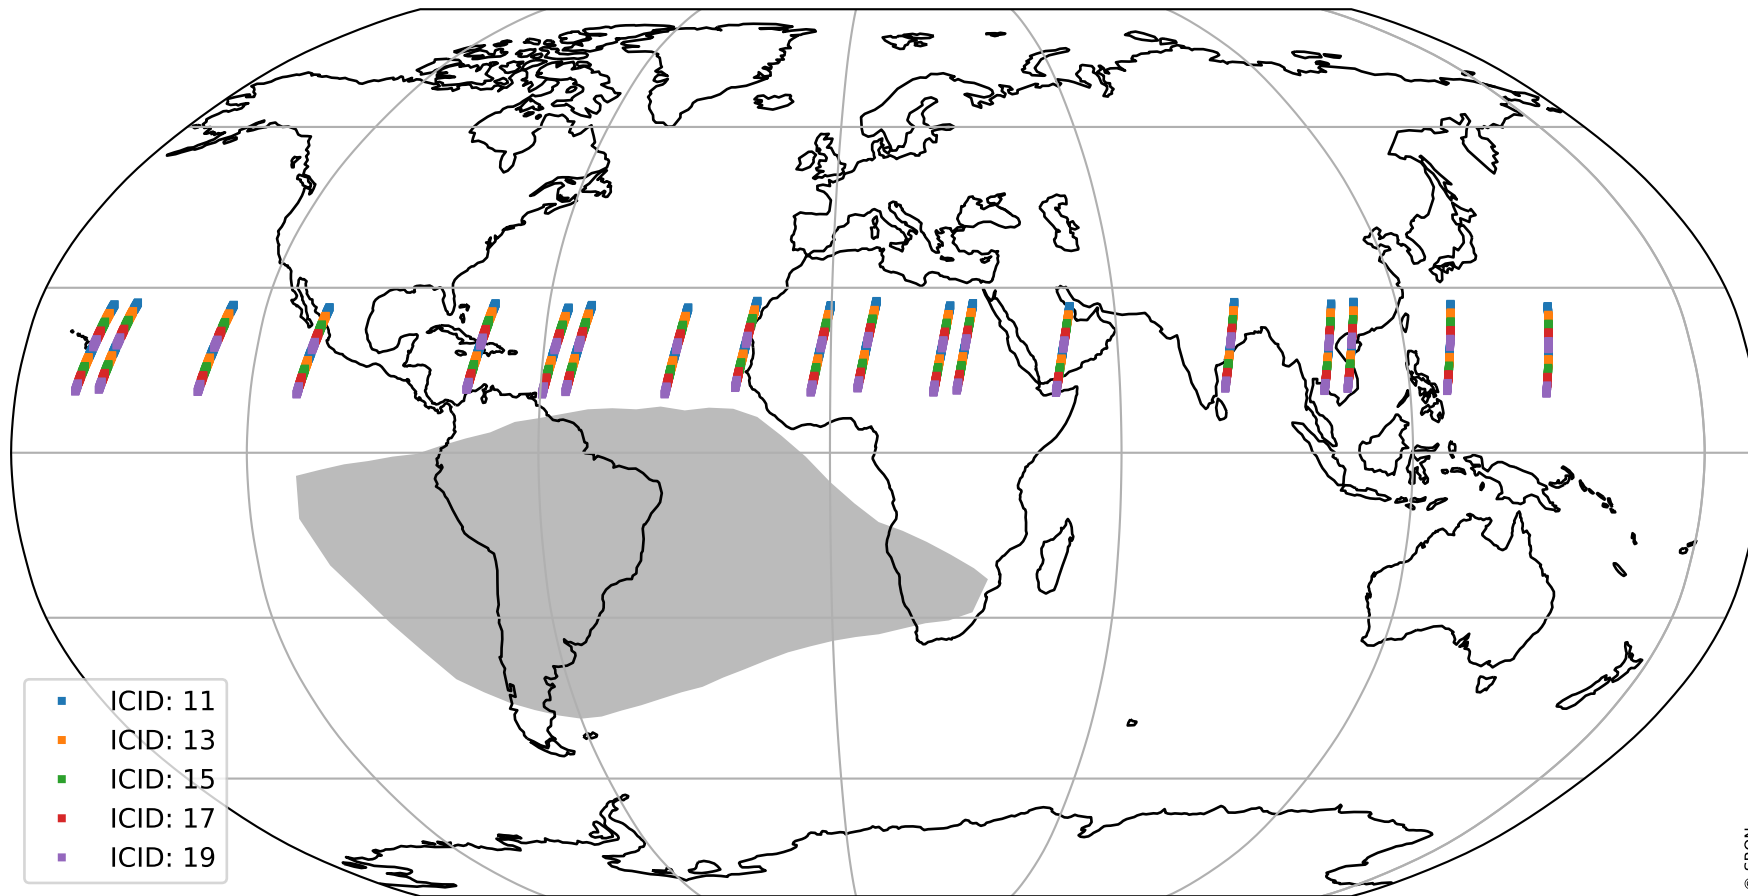

Tropomi SWIR offset (official)

orbits: 19 in [31177, 31222]
coverage: 2023-10-20 / 2023-10-23
median: 0.52606 V
spread: 0.035906 V
created: 2023-10-23T14:21:22+00:00

value detector map

Tropomi SWIR offset (official)

orbits: 19 in [31177, 31222]
coverage: 2023-10-20 / 2023-10-23
median: 27.869 μV
spread: 14.189 μV
created: 2023-10-23T14:21:23+00:00

Tropomi SWIR offset (official)

orbits: 19 in [31177, 31222]
coverage: 2023-10-20 / 2023-10-23
median: 0.045572 mV
spread: 0.41293 mV
created: 2023-10-23T14:21:23+00:00

value compared with SWIR offset CKD

Tropomi SWIR offset (official) ground-tracks of Sentinel-5P

orbits: 19 in [31177, 31222]
coverage: 2023-10-20 / 2023-10-23
created: 2023-10-23T14:21:23+00:00

Tropomi SWIR offset (official)

orbits: [2827, 31222]
coverage: 2018-04-30 / 2023-10-23
created: 2023-10-23T14:21:24+00:00

trend of detector median & temperatures