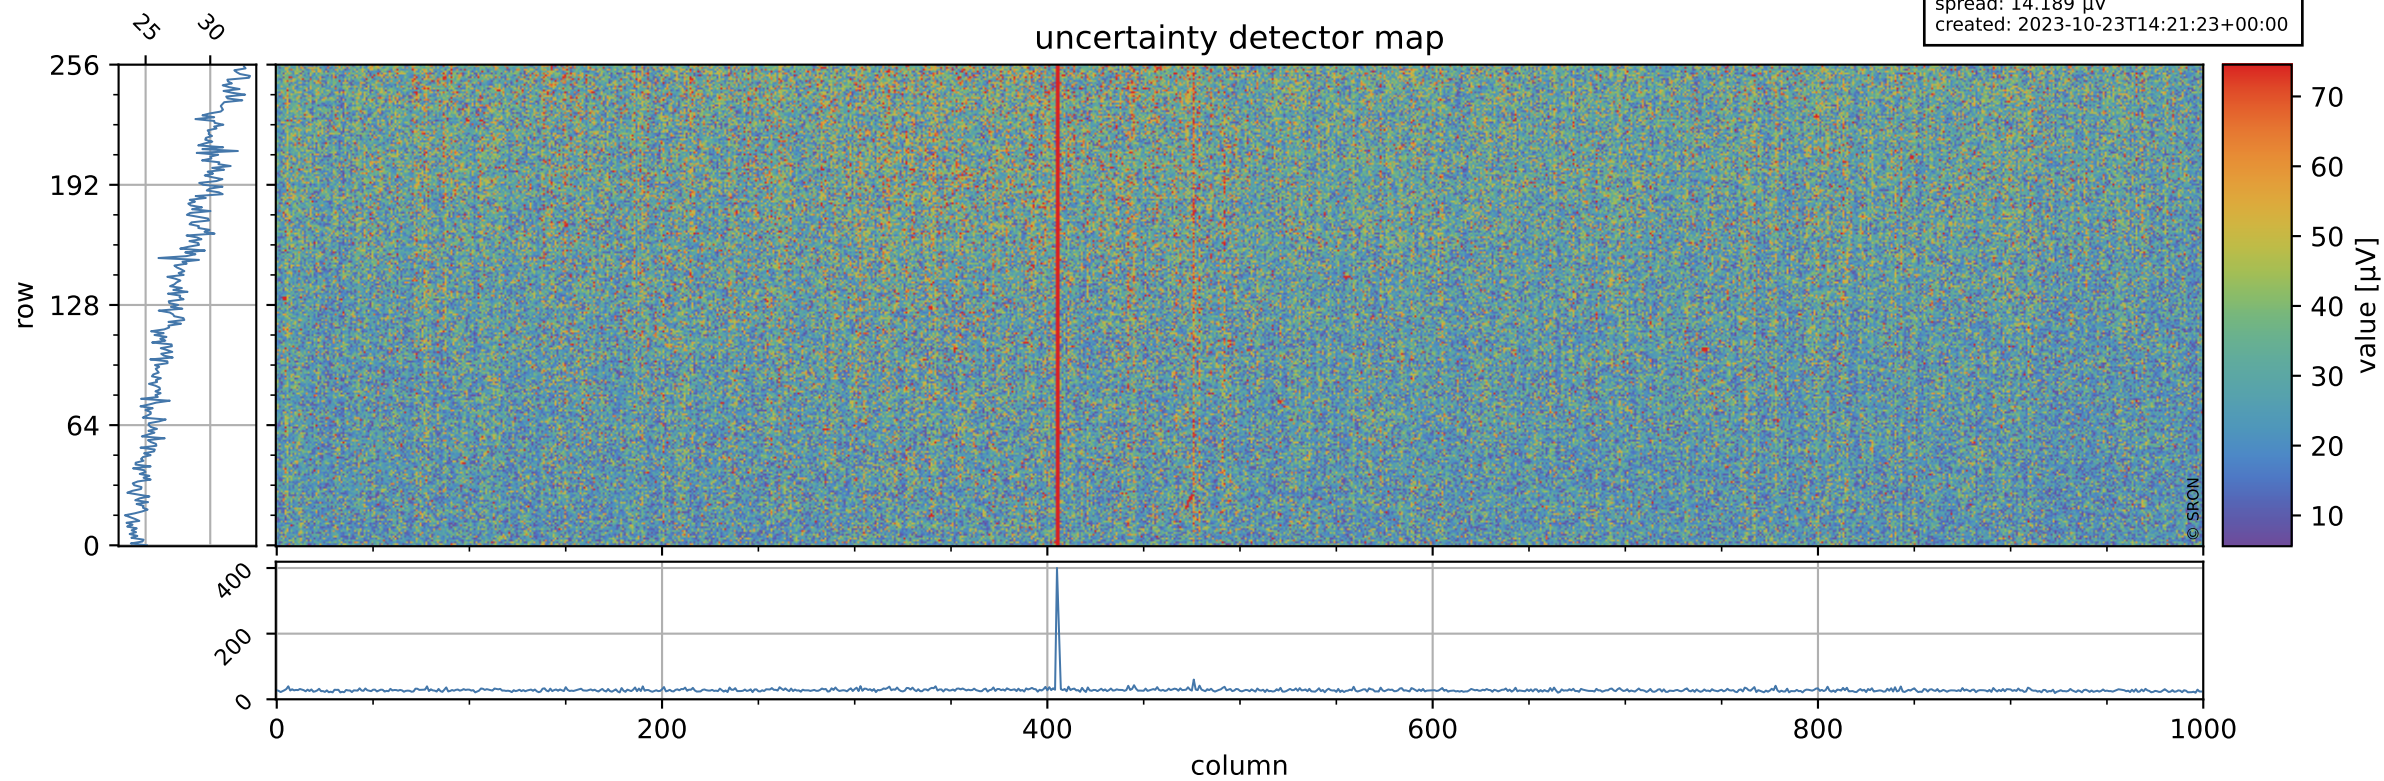

Tropomi SWIR offset (official)

orbits: 19 in [31177, 31222]
coverage: 2023-10-20 / 2023-10-23
median: 0.52606 V
spread: 0.035906 V
created: 2023-10-23T14:21:22+00:00

value detector map

Tropomi SWIR offset (official)

orbits: 19 in [31177, 31222]
coverage: 2023-10-20 / 2023-10-23
median: 27.869 μV
spread: 14.189 μV
created: 2023-10-23T14:21:23+00:00

Tropomi SWIR offset (official)

orbits: 19 in [31177, 31222]
coverage: 2023-10-20 / 2023-10-23
median: 0.045572 mV
spread: 0.41293 mV
created: 2023-10-23T14:21:23+00:00

value compared with SWIR offset CKD

Tropomi SWIR offset (official) ground-tracks of Sentinel-5P

orbits: 19 in [31177, 31222]
coverage: 2023-10-20 / 2023-10-23
created: 2023-10-23T14:21:23+00:00

Tropomi SWIR offset (official)

orbits: [2827, 31222]
coverage: 2018-04-30 / 2023-10-23
created: 2023-10-23T14:21:24+00:00

trend of detector median & temperatures