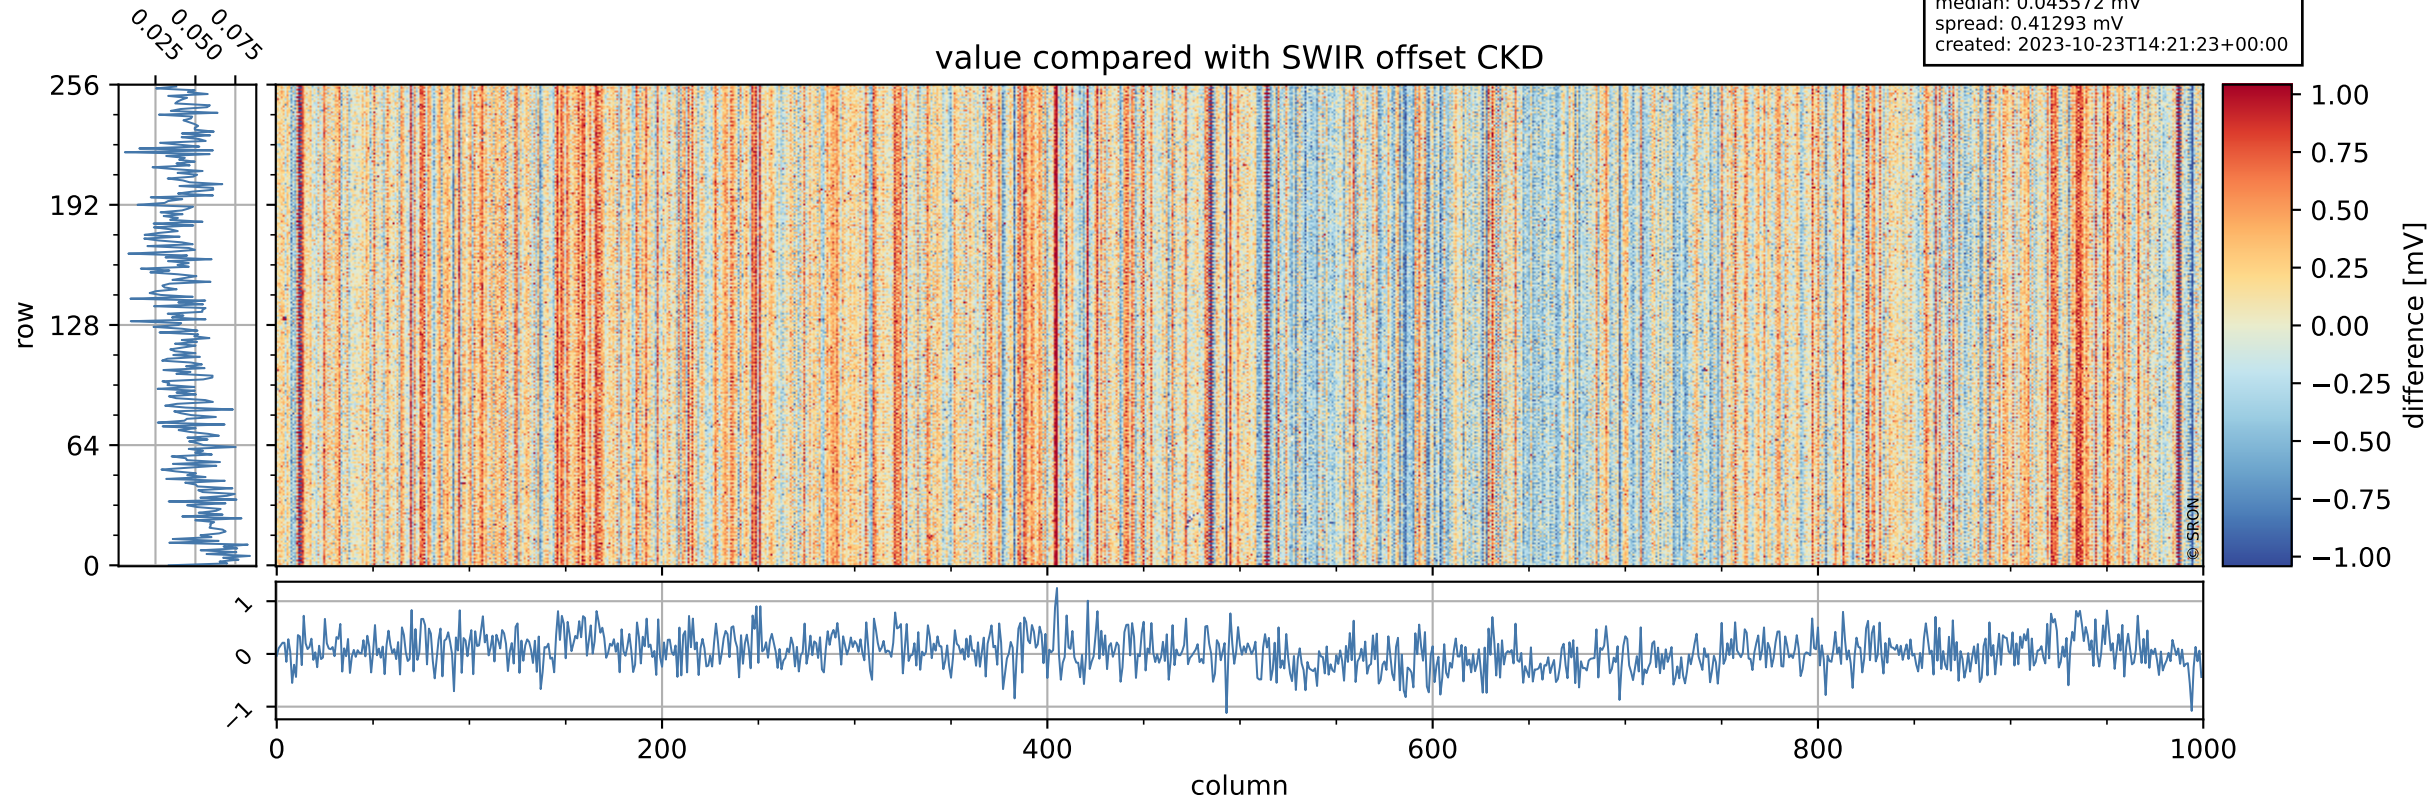

Tropomi SWIR offset (official)

orbits: 19 in [31177, 31222]
coverage: 2023-10-20 / 2023-10-23
median: 0.52606 V
spread: 0.035906 V
created: 2023-10-23T14:21:22+00:00

value detector map

Tropomi SWIR offset (official)

orbits: 19 in [31177, 31222]
coverage: 2023-10-20 / 2023-10-23
median: 27.869 μV
spread: 14.189 μV
created: 2023-10-23T14:21:23+00:00

Tropomi SWIR offset (official)

orbits: 19 in [31177, 31222]
coverage: 2023-10-20 / 2023-10-23
median: 0.045572 mV
spread: 0.41293 mV
created: 2023-10-23T14:21:23+00:00

value compared with SWIR offset CKD

Tropomi SWIR offset (official) ground-tracks of Sentinel-5P

orbits: 19 in [31177, 31222]
coverage: 2023-10-20 / 2023-10-23
created: 2023-10-23T14:21:23+00:00

Tropomi SWIR offset (official)

orbits: [2827, 31222]
coverage: 2018-04-30 / 2023-10-23
created: 2023-10-23T14:21:24+00:00

trend of detector median & temperatures