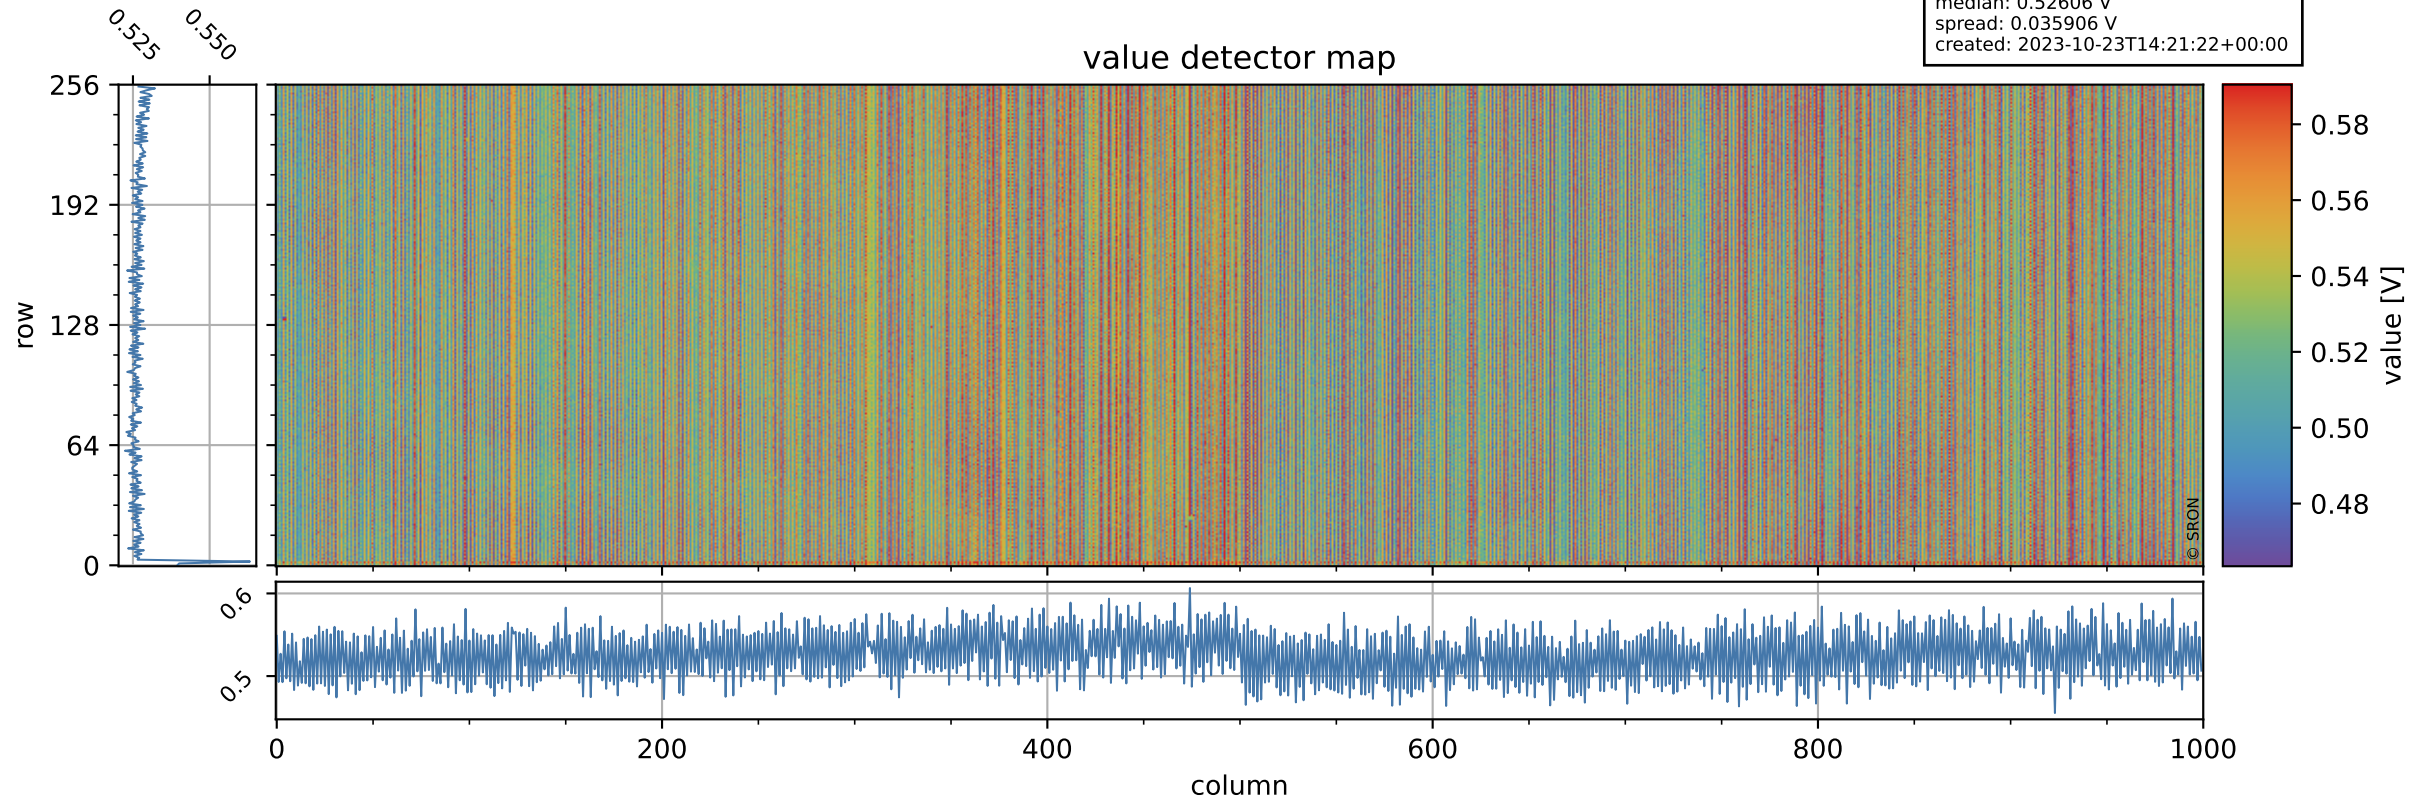

Tropomi SWIR offset (official)

orbits: 19 in [31177, 31222]
coverage: 2023-10-20 / 2023-10-23
median: 0.52606 V
spread: 0.035906 V
created: 2023-10-23T14:21:22+00:00

value detector map

Tropomi SWIR offset (official)

orbits: 19 in [31177, 31222]
coverage: 2023-10-20 / 2023-10-23
median: 27.869 μV
spread: 14.189 μV
created: 2023-10-23T14:21:23+00:00

Tropomi SWIR offset (official)

orbits: 19 in [31177, 31222]
coverage: 2023-10-20 / 2023-10-23
median: 0.045572 mV
spread: 0.41293 mV
created: 2023-10-23T14:21:23+00:00

value compared with SWIR offset CKD

Tropomi SWIR offset (official) ground-tracks of Sentinel-5P

orbits: 19 in [31177, 31222]
coverage: 2023-10-20 / 2023-10-23
created: 2023-10-23T14:21:23+00:00

Tropomi SWIR offset (official)

orbits: [2827, 31222]
coverage: 2018-04-30 / 2023-10-23
created: 2023-10-23T14:21:24+00:00

trend of detector median & temperatures