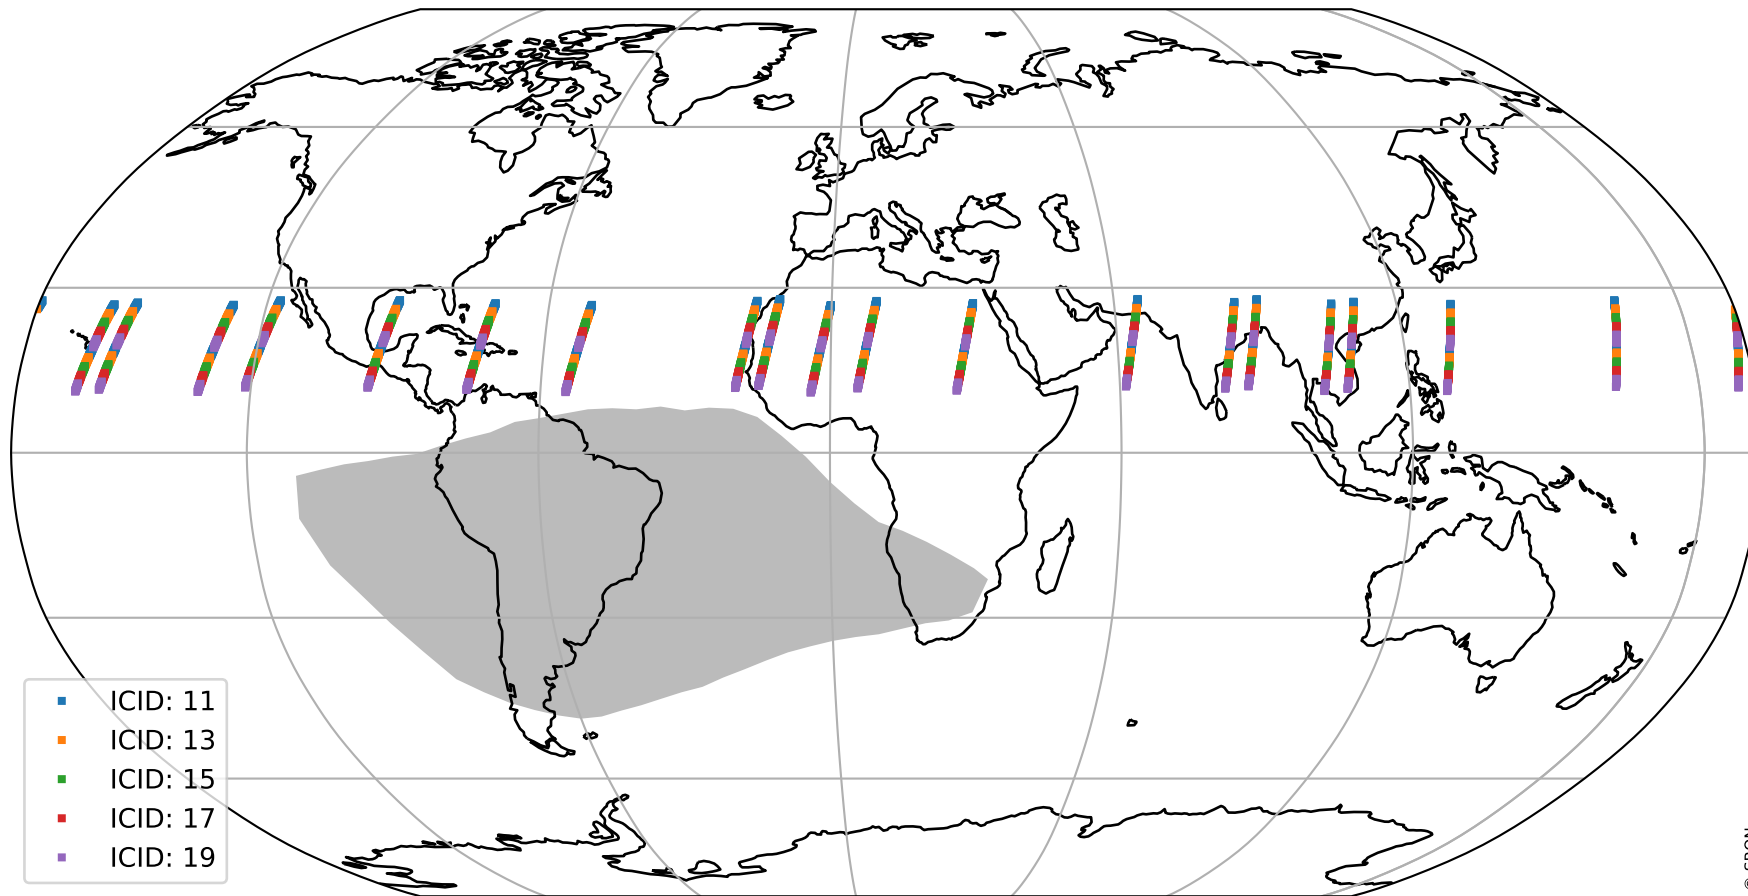

# Tropomi SWIR offset (official)

orbits: 20 in [31192, 31237]  
coverage: 2023-10-21 / 2023-10-24  
median: 28.183  $\mu\text{V}$   
spread: 14.34  $\mu\text{V}$   
created: 2023-10-24T14:21:18+00:00

# Tropomi SWIR offset (official)

value compared with SWIR offset CKD

orbits: 20 in [31192, 31237]  
coverage: 2023-10-21 / 2023-10-24  
median: 0.044745 mV  
spread: 0.41209 mV  
created: 2023-10-24T14:21:19+00:00

# Tropomi SWIR offset (official) ground-tracks of Sentinel-5P

orbits: 20 in [31192, 31237]  
coverage: 2023-10-21 / 2023-10-24  
created: 2023-10-24T14:21:19+00:00

# Tropomi SWIR offset (official)

orbits: [2827, 31237]  
coverage: 2018-04-30 / 2023-10-24  
created: 2023-10-24T14:21:23+00:00