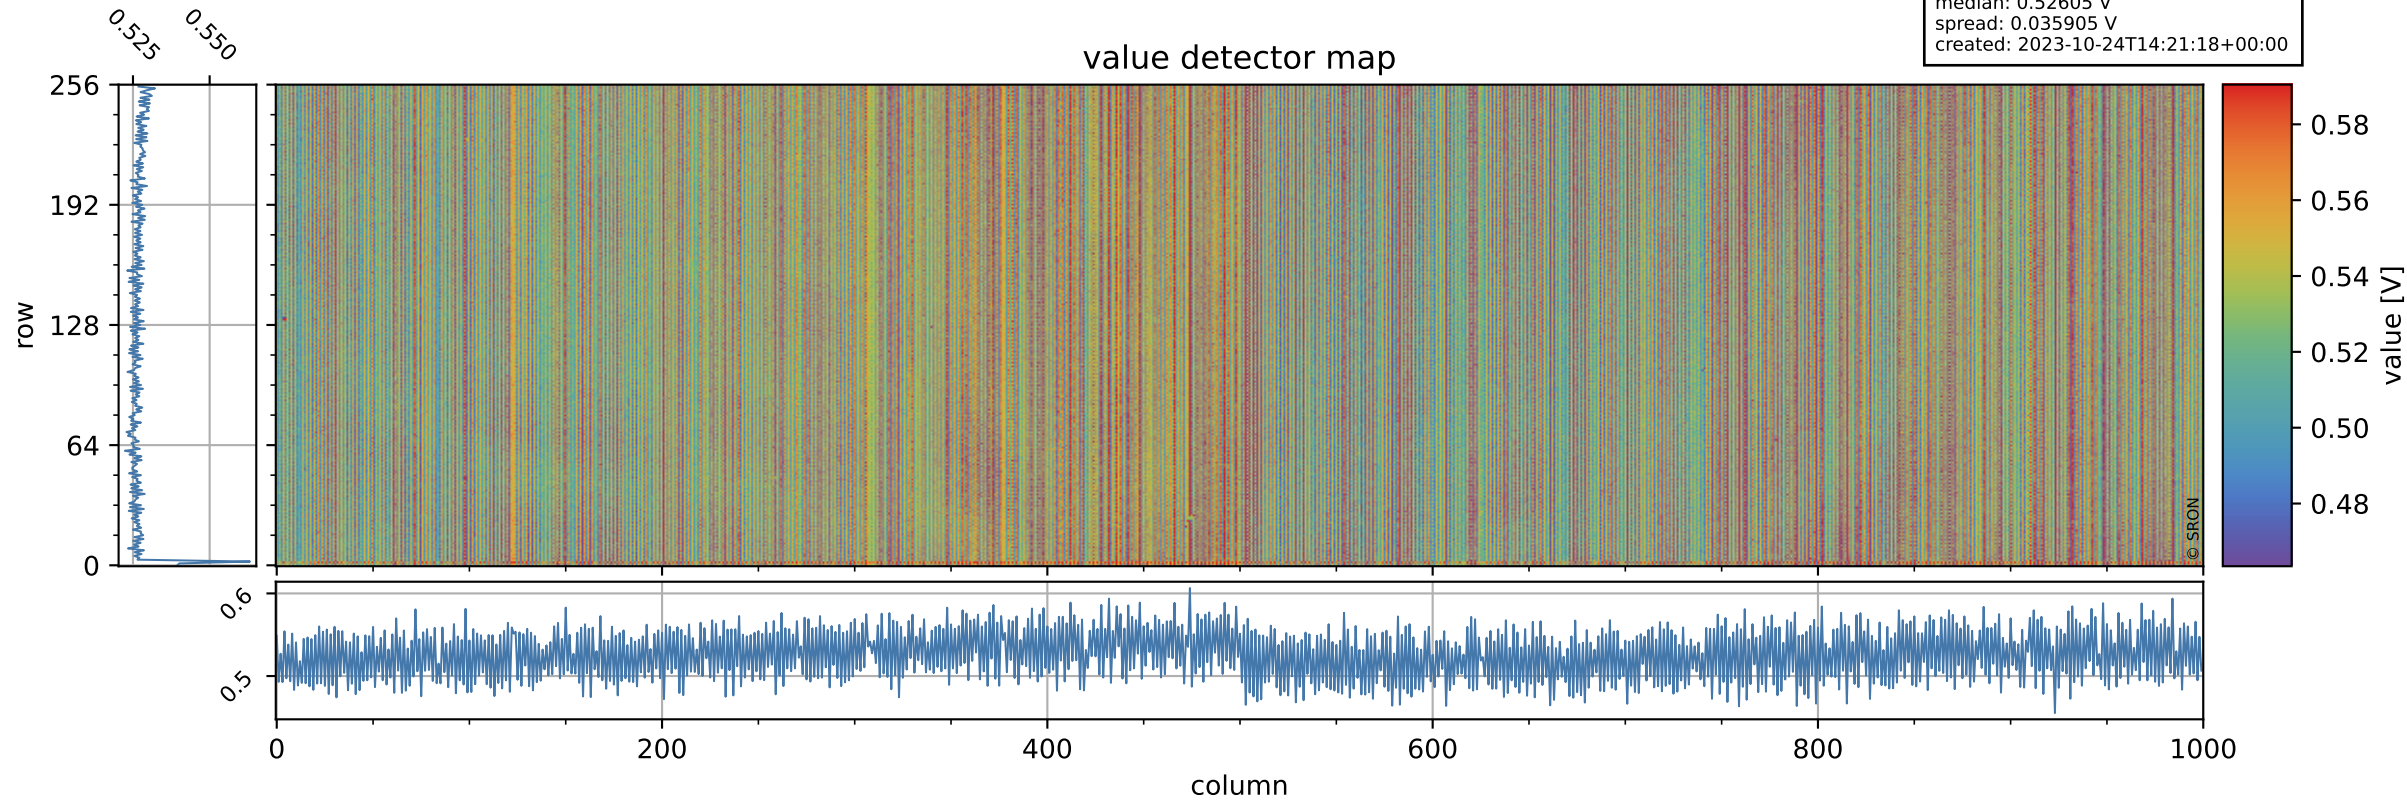

# Tropomi SWIR offset (official)

orbits: 20 in [31192, 31237]  
coverage: 2023-10-21 / 2023-10-24  
median: 0.52605 V  
spread: 0.035905 V  
created: 2023-10-24T14:21:18+00:00

## value detector map

# Tropomi SWIR offset (official)

orbits: 20 in [31192, 31237]  
coverage: 2023-10-21 / 2023-10-24  
median: 28.183  $\mu\text{V}$   
spread: 14.34  $\mu\text{V}$   
created: 2023-10-24T14:21:18+00:00

# Tropomi SWIR offset (official) ground-tracks of Sentinel-5P

orbits: 20 in [31192, 31237]  
coverage: 2023-10-21 / 2023-10-24  
created: 2023-10-24T14:21:19+00:00