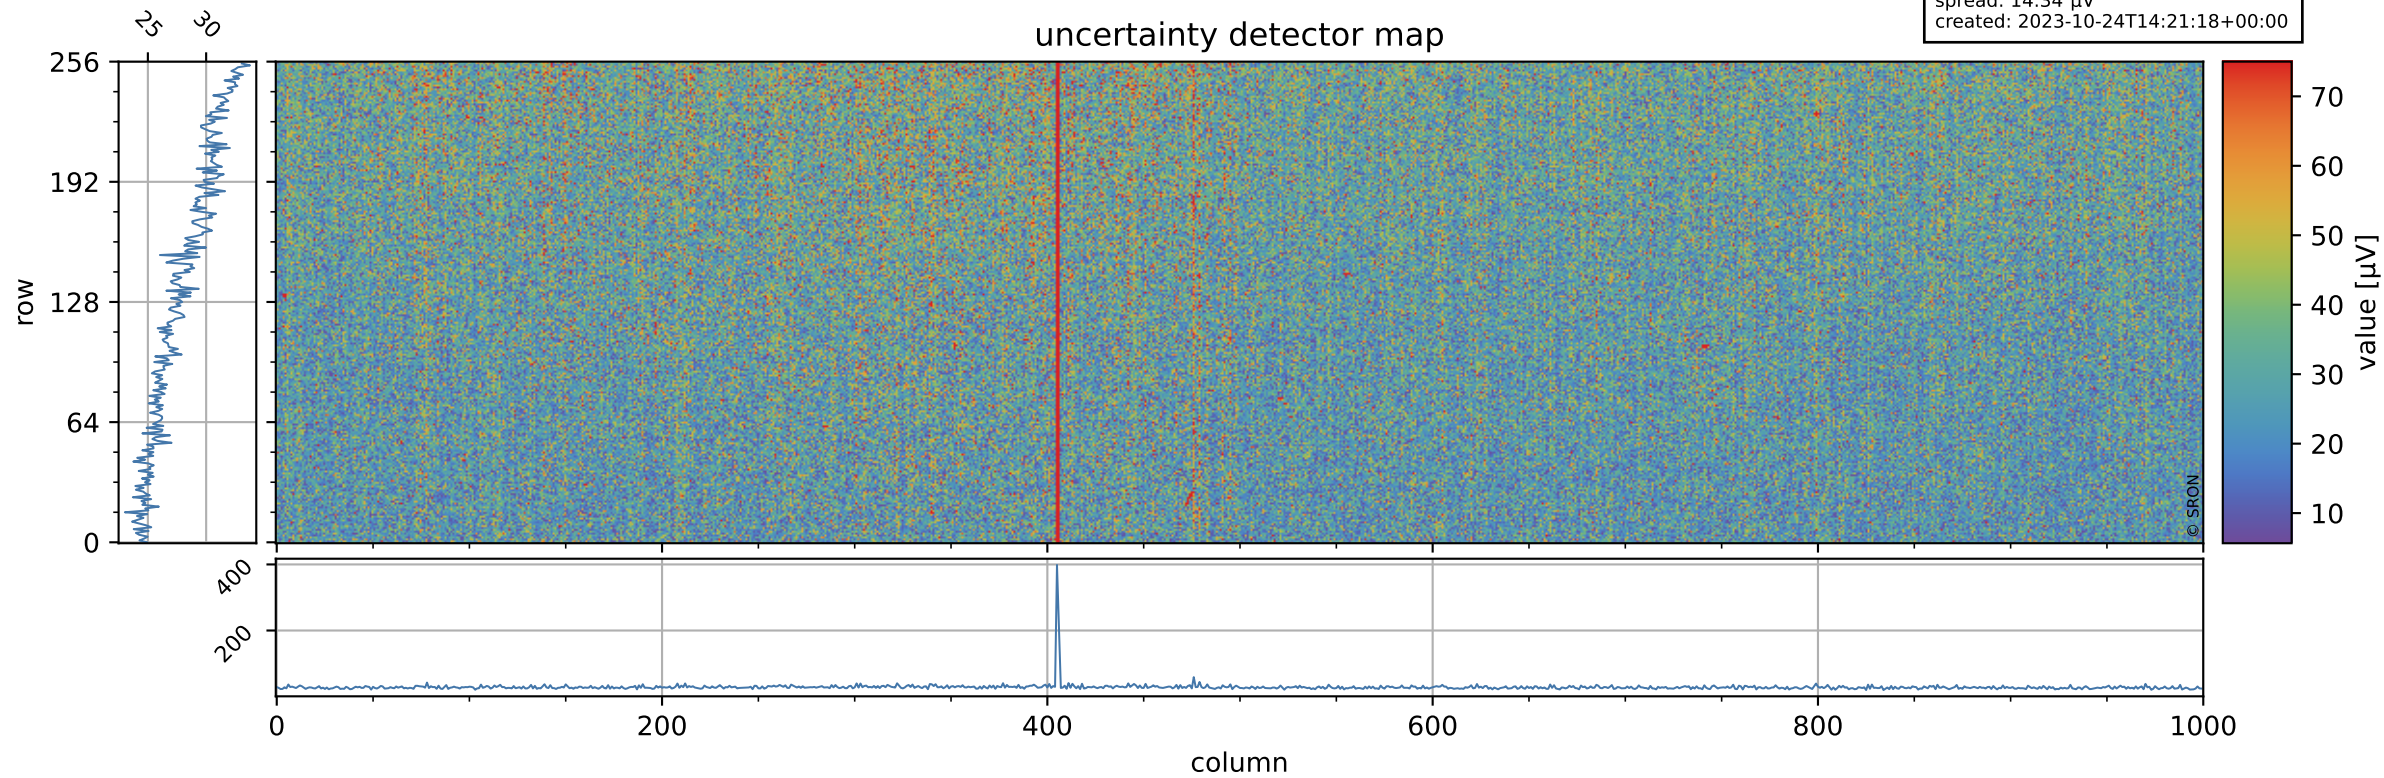

# Tropomi SWIR offset (official)

orbits: 20 in [31192, 31237]  
coverage: 2023-10-21 / 2023-10-24  
median: 0.52605 V  
spread: 0.035905 V  
created: 2023-10-24T14:21:18+00:00

## value detector map

# Tropomi SWIR offset (official)

orbits: 20 in [31192, 31237]  
coverage: 2023-10-21 / 2023-10-24  
median: 28.183  $\mu\text{V}$   
spread: 14.34  $\mu\text{V}$   
created: 2023-10-24T14:21:18+00:00

# Tropomi SWIR offset (official) ground-tracks of Sentinel-5P

orbits: 20 in [31192, 31237]  
coverage: 2023-10-21 / 2023-10-24  
created: 2023-10-24T14:21:19+00:00