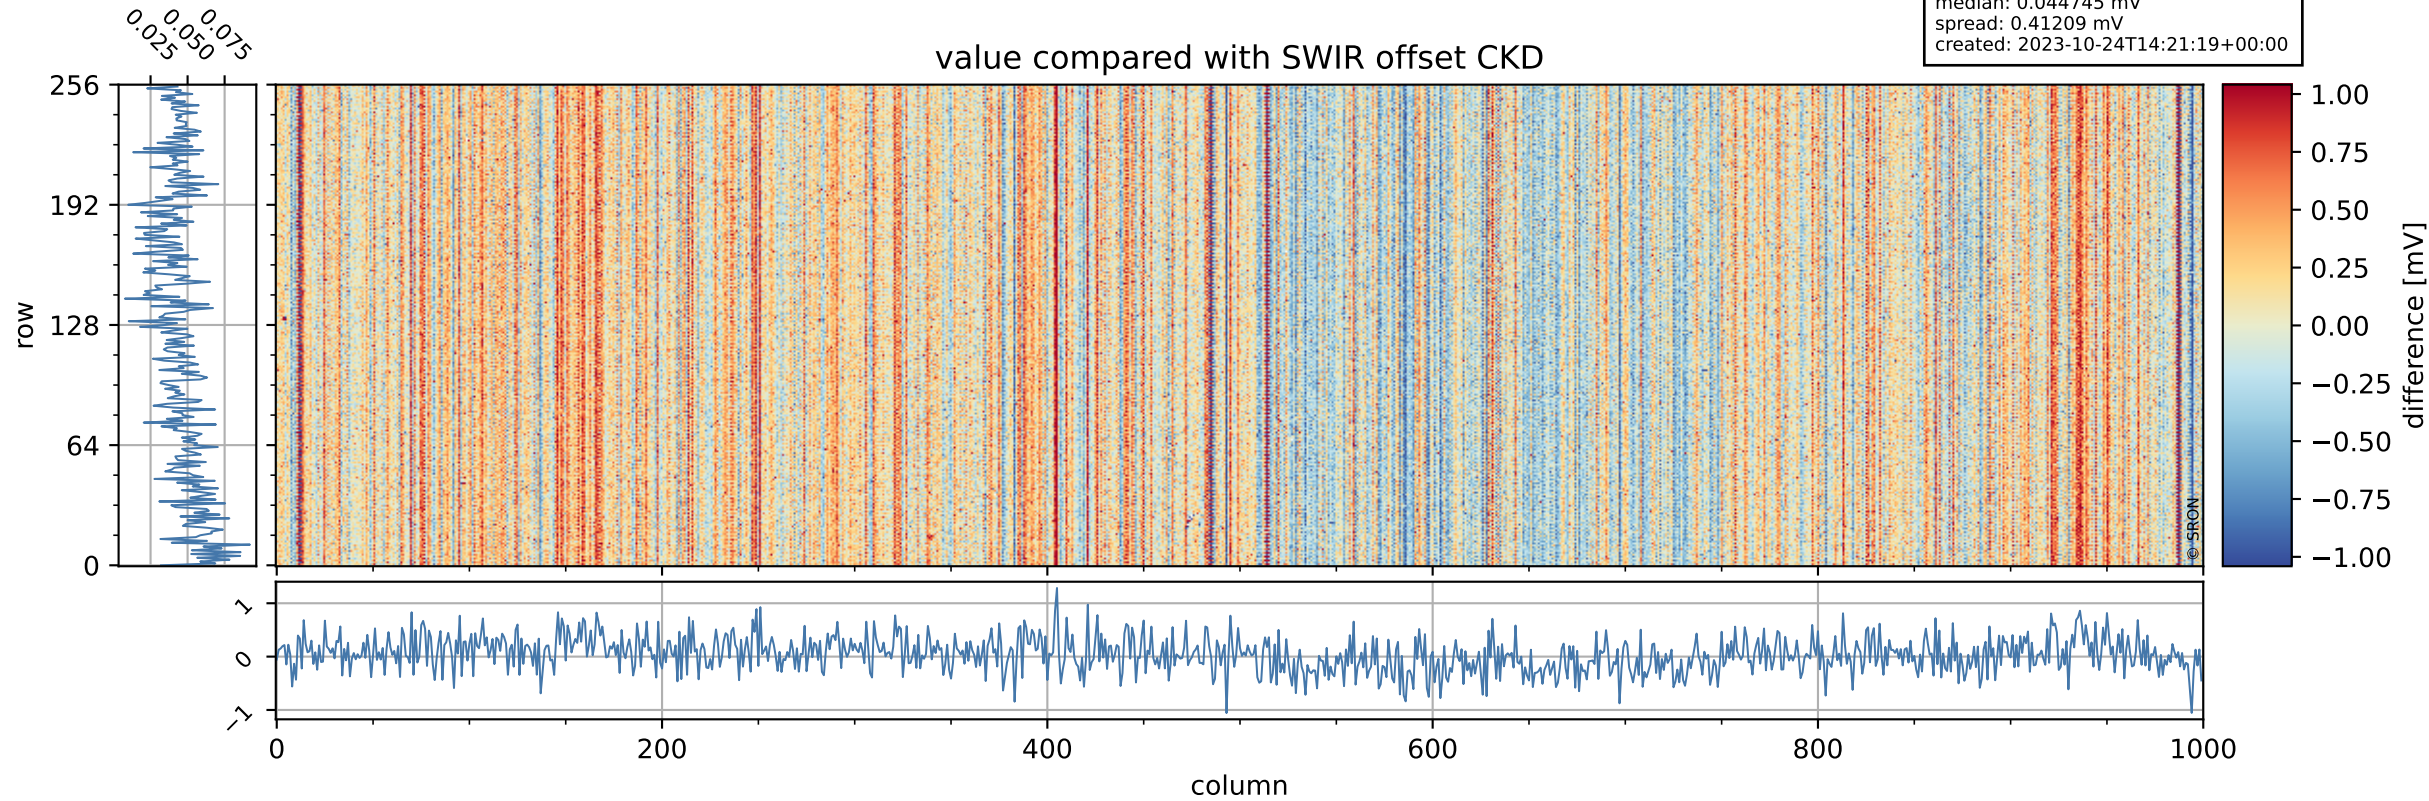

## value detector map

# Tropomi SWIR offset (official)

orbits: 20 in [31192, 31237]  
coverage: 2023-10-21 / 2023-10-24  
median: 28.183  $\mu\text{V}$   
spread: 14.34  $\mu\text{V}$   
created: 2023-10-24T14:21:18+00:00

# Tropomi SWIR offset (official) ground-tracks of Sentinel-5P

orbits: 20 in [31192, 31237]  
coverage: 2023-10-21 / 2023-10-24  
created: 2023-10-24T14:21:19+00:00

# Tropomi SWIR offset (official)

orbits: [2827, 31237]  
coverage: 2018-04-30 / 2023-10-24  
created: 2023-10-24T14:21:23+00:00